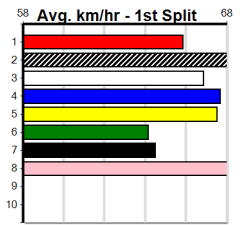

OUTER EAST FOOTBALL NETBALL COMP

Distance: 300m, Race Type: Mixed 4/5, Total Prizemoney: $3,360
1st: $2,250, 2nd: $690, 3rd: $345, 4th: $75

4

11:55AM

(VIC time)

HIDDEN STONES (1) has posted top wins in 2 of his last 3 starts and he looks hard to beat from the gun draw first up. MYALL SANDY (7) is blessed with a huge motor and is drawn to challenge from out wide. LET THEM TALK (4) has claims as well.

Watchdog Tips: **1** **7** **4** **8** **Bet:** **Quinella 1/7 ($10 for 1000%)**