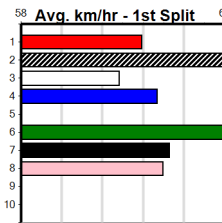

JVDM GREEN LIGHT ON PODCAST

Distance: 350m, Race Type: Grade 5, Total Prizemoney: $2,925

1st: $1,950, 2nd: $600, 3rd: $300, 4th: $75

5

12:12PM

(VIC time)

WAR TIME NOVELTY (4) can explode once into full stride and he may only need an ounce of luck to salute in this. ACID TEST (8) ran a fast placing here last start and could be right in the finish again. CHOP (2) mixes his form but has the talent.

Watchdog Tips: 4 8 2 7 **Bet:** Trifecta 4,8/2,4,7,8/2,4,7,8 ($10 - 83.33%)