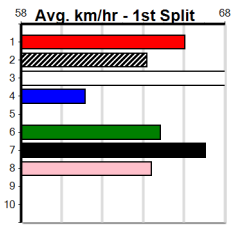

MR HUMMER LIMOS

Distance: 350m, Race Type: Grade 5, Total Prizemoney: $2,925
1st: $1,950, 2nd: $600, 3rd: $300, 4th: $75

9

1:30PM

(VIC time)

CRUSH YOUR RUSH (8) posted some explosive wins prior to his recent spell and he could be the one to beat first up here. CASHED OUT (7) was a lightning fast winner here 4 starts back and she looks like the main danger in this.

Watchdog Tips: **8** **7** **1** **6** **Bet:** **Quinella 7/8 ($10 for 1000%)**