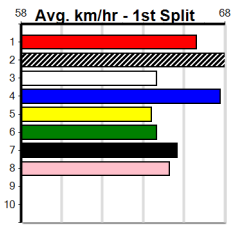

HEALESVILLE FOOTBALL NETBALL CLUB

Distance: 300m, Race Type: Grade 5, Total Prizemoney: $2,925
1st: $1,950, 2nd: $600, 3rd: $300, 4th: $75

11

2:08PM

(VIC time)

MINI STAR (6) has recorded solid all the way wins in 3 of her last 4 starts and she looks like the one to beat again here. BLUE CRISTALLE (4) can show a good turn of foot once balanced and she could be right in the finish in this.

Watchdog Tips: **6** **4** **2** **5** **Bet:** **Box Trifecta 2,4,5,6 ($10 for 41.67%)**