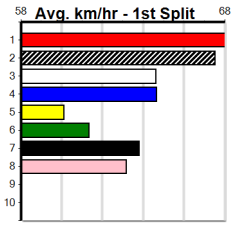

SPORTSBET NOBODY DOES IT EASIER

Distance: 300m, Race Type: Grade 5, Total Prizemoney: $2,925
1st: $1,950, 2nd: $600, 3rd: $300, 4th: $75

12

2:23PM
(VIC time)

ASTON ANGELO (4) has recorded explosive wins in his last 2 starts and he looks like the one to beat again. ASSUME KEALY (1) is drawn to race on the speed and could give a good sight out in front. SHE CAN TALK (2) can challenge as well.

Watchdog Tips: **4** **1** **2** **3** **Bet:** **Box Trifecta 1,2,3,4 ($10 for 41.67%)**

1 ASSUME KEALY [5] *Drawn to race on the speed in this, major player.* **$4.60**

BK B Jan-19 ZOLTINA'S LEGACY **ZOE**

Trainer: Dale Dawson (Preston)

Pos	Draw	Wt	Dist	Track	Date	Time	BON	Margin	1st/2nd (Time)	PIR	Checked	Comment	W/R	Split 1	S/P	Grade
3rd	(1)	30.6	300	HVL	R12	23-Feb-24	17.13	16.85	1.75LSWEET CHEVELLE (17.02)	M/4	.	.	.	4.00	$5.70	T3-5
5th	(3)	30.7	350	HVL	R6	01-Mar-24	19.80	19.32	2.25LSUPERIOR SHIRLEY (19.66)	M/4	.	.	.	6.70	$9.70	T3-5
1st	(4)	30.6	300	HVL	R11	08-Mar-24	16.71	16.71	2.75LICYCLONE SOPHIE (16.90)	M/3	.	.	.	3.91	$12.10	T3-5
2nd	(3)	29.7	300	HVL	R11	06-May-24	16.95	16.85	1.5LSPANISH BULLET (16.85)	M/1	.	.	.	3.94	$5.30	5

Owner(s): D Dawson

Winning Boxes

1	2	3	4	5	6	7	8
5	3	2	1	1	3	2	
Prize Best $29,315.00							
Starts 104-17-13-19							
Trk/Dst 45-11-7-8							
APM $2343							

2 SHE CAN TALK [5] *Resuming, good turn of foot once balanced, chance.* **$7.00**

BEF B May-20 FERNANDO BALE **IT'S ALL TALK**

Trainer: Martin Galea (Sunshine North)

Pos	Draw	Wt	Dist	Track	Date	Time	BON	Margin	1st/2nd (Time)	PIR	Checked	Comment	W/R	Split 1	S/P	Grade
1st	(3)	27.6	400	GEL	R11	16-Jan-24	22.54	22.30	4.25LDESTINI REBEL (22.83)	Q/11	.	.	.	8.37	$3.90	X45
8th	(7)	27.8	350	HVL	R5	21-Jan-24	20.12	19.22	9.00LCANNY LASS (19.50)	M/7	.	.	.	6.85	$6.70	5
8th	(4)	27.8	400	GEL	R11	06-Feb-24	23.19	22.65	7.50LPRUE EXCESS (22.69)	M/78	.	.	.	8.76	$10.50	5
6th	(7)	27.6	350	HVL	R7	25-Feb-24	19.66	19.12	5.50LMISTRESS OASIS (19.28)	M/3	.	.	.	6.57	$26.30	5

Owner(s): A Galea

Winning Boxes

1	2	3	4	5	6	7	8
2	1	1	2		2		1
Prize Best $17,305.00							
Starts FSTD							
Trk/Dst 51-9-7-3							
APM 0-0-0-0							
$2033							

3 PADDY ALMIGHTY [5] *Resuming, fast 350m win here last start, threat.* **$4.00**

BK D Jun-21 MEPUNGA BLAZER **VENUS ALLEN**

Trainer: Elaine Wood (Nambrok)

Pos	Draw	Wt	Dist	Track	Date	Time	BON	Margin	1st/2nd (Time)	PIR	Checked	Comment	W/R	Split 1	S/P	Grade
3rd	(1)	37.4	300	HVL	R10	14-Feb-24	17.20	17.01	2.00LINVICTUS GEORGE (17.06)	S/8	.	.	.	4.27	$2.50	5
3rd	(4)	37.1	300	HVL	R11	23-Feb-24	17.12	16.85	4.00LCOSMIC HOLIDAY (16.85)	M/7	.	.	.	3.98	$4.80	T3-5
3rd	(5)	37.2	350	HVL	R8	01-Mar-24	19.61	19.32	0.50LTRIPLE CROSS (19.59)	M/7	.	.	.	6.74	$10.30	T3-5
1st	(7)	37.1	350	HVL	R9	17-Mar-24	19.22	19.11	0.75LSTILSON (19.27)	M/4	.	SW	.	6.63	$38.60	5

Owner(s): G Mcmillan

Winning Boxes

1	2	3	4	5	6	7	8
			1			3	
Prize Best $6,740.00							
Starts 16.84							
Trk/Dst 12-4-0-4							
APM 7-3-0-3							
$3510