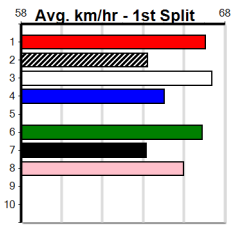

# MONTROSE IGA LIQUOR

Distance: 350m, Race Type: Grade 5, Total Prizemoney: \$2,925  
1st: \$1,950, 2nd: \$600, 3rd: \$300, 4th: \$75

**Watchdog Tips:** **7** **8** **3** **1** **Bet:** **Trifecta 7,8/7,8/1,3 (\$10 - 250%)**