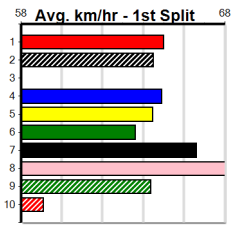

JASON McKEOWN PHOTOGRAPHY

Distance: 350m, Race Type: Mixed 6/7, Total Prizemoney: $2,925
1st: $1,950, 2nd: $600, 3rd: $300, 4th: $75

2

11:21AM

(VIC time)

CRUSOE MAGIC (2) showed talent prior to having a full year out but looks like the one to beat after a solid recent Bendigo trial. SUPERIOR MONIQUE (7) was a good debut winner before her spell and was also impressive in a recent trial.

Watchdog Tips:

2

7

1

3

Bet:

Win 2