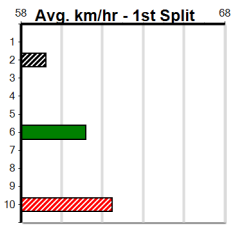

Healesville

GREYHOUND ADOPTION PROGRAM

Distance: 300m, Race Type: Maiden, Total Prizemoney: $2,535
1st: $1,680, 2nd: $520, 3rd: $260, 4th: $75

1

11:04AM
(VIC time)

WILD VENUS (3) is from a proven dam who has produced some talented types and she is sure to be well educated for her debut. GET ON GIZMO (1) is a littermate of Gold Gizmo who has shown talent and he could challenge from the gun draw.

Watchdog Tips: **3** **1** **4** **8** **Bet:** **Win 3**