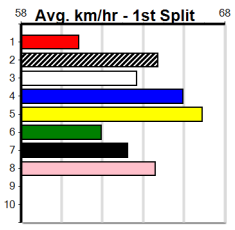

Healesville

STRAIGHT RACING...GREAT RACING

Distance: 350m, Race Type: Grade 5, Total Prizemoney: $2,925
1st: $1,950, 2nd: $600, 3rd: $300, 4th: $75

7

12:54PM
(VIC time)

KNEW THAT (2) can explode once into full stride and he may prove to be a bit too classy for his rivals in the run to the line. ROWDAN (4) will find this much easier than his last few outings and he can make his presence felt with an ounce of luck.

Watchdog Tips: **2** **4** **7** **3** **Bet:** **Quinella 2/4 ($10 for 1000%)**