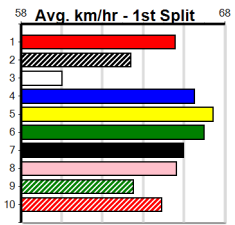

SPORTSBET FINAL

Distance: 350m, Race Type: Mixed 6/7 Final, Total Prizemoney: $3,360
1st: $2,250, 2nd: $690, 3rd: $345, 4th: $75

3

11:39AM

(VIC time)

SUMMER KOBIE (1) was easily the fastest heat runner last week and he looks like the one to beat again from the gun draw. CHAVERO (6) was a solid heat winner as well last week and looks like there is still some more improvement to come.

Watchdog Tips: **1** **6** **4** **3** **Bet:** **Box Trifecta 1,3,4,6 ($10 for 41.67%)**