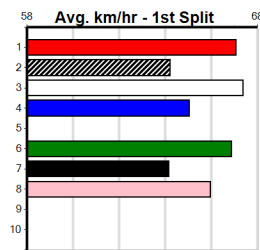

MONTRORSE IGA LIQUOR

Distance: 350m, Race Type: Grade 5, Total Prizemoney: $2,925
1st: $1,950, 2nd: $600, 3rd: $300, 4th: $75

SYDNEY SHOW (7) has posted fast wins in 2 of his last 3 starts and he looks awfully hard to beat again in this. BAMERA (8) can race on the speed throughout from his good draw and he looks like the danger. REAR VIEW MIRROR (3) looks next best.

Watchdog Tips: 7 8 3 1 Bet: Trifecta 7,8/7,8/1,3 ($10 - 250%)

MAJOR CHINA [5] Top effort here 4 starts back, can threaten. $8.50
BK Dog Oct-19 Sire: MEPUNGA BLAZER Dam: MAJOR SPOILS
Owner(s): B Dowler
Winning Distances: < 300m (0) 300 - 399m (2) 400 - 499m (9) 500 - 599m (0) 600 - 699m (0) > 700m (0)
Winning Weights: 32.7(1) 32.9(1) 33.1(1) 33.3(2) 33.9(3) 34.0(3)
6th (3) 34.6 300 HVL R11 31-Dec-23 16.89 16.65 2.50L ROLLIN' JACKPOT (16.72) M/7 . . . . 4.03 $138.10 FFA
1st (4) 34.0 350 HVL R9 14-Jan-24 19.43 19.16 0.75L NEIRBO (19.48) M/2 . . . . 6.56 $10.10 VET
4th (1) 33.8 450 SHP R12 22-Jan-24 25.87 25.39 6.00L DESMONDE (25.47) S/333 . . . . 6.89 $5.20 VET
2nd (3) 34.3 350 HVL R6 28-Jan-24 19.54 19.15 0.50L PLAY THE VICTIM (19.52) S/8 . . . . 6.72 $85.00 5H
5th (5) 34.4 350 HVL R6 04-Feb-24 19.40 18.76 6.00L SIR CAPULET (18.98) M/4 . . . . 6.63 $127.20 5F
4th (1) 33.2 350 MBS R8 23-Apr-24 19.30 19.12 2.50L ASTON GILLON (19.12) 7.07 $7.50 5
4th (2) 33.2 350 MBS R12 30-Apr-24 19.81 19.28 7.50L BEAST CUT LOOSE (19.28) 7.18 $11.00 5H
3rd (5) 33.1 350 MBS R9 07-May-24 19.46 19.27 0.75L BEAST CUT LOOSE (19.41) 6.99 $19.00 5F
Last 3 wins NOT included above
1st (7) 33.9 425 BEN R10 07-May-23 24.09 23.76 1.25L BAROOGA BANJO (24.17) M/111 . . SW . 6.64 $11.30 5
1st (2) 34.0 300 HVL R10 06-Aug-23 16.94 16.28 1.5L ROCKY HORROR (17.04) S/4 . . . . 4.04 $5.00 5
1st (5) 34.0 450 SHP R8 26-Oct-23 25.71 25.29 2.00L RADIANT BETTY (25.84) Q/111 . . . . 6.59 $3.60 5
Trainer: Brian Hodgson (Smythesdale)

HIS SPECIAL [5] May get shuffled back early in this, needs luck. $15.00
BD Dog Apr-22 Sire: OUT OF RANGE Dam: FREEDOM FIRE
Owner(s): J Carr
Winning Distances: < 300m (0) 300 - 399m (0) 400 - 499m (1) 500 - 599m (3) 600 - 699m (0) > 700m (0)
Winning Weights: 31.6(3) 31.9(1)
1st (8) 31.6 460 WGL R5 15-Mar-24 26.33 25.86 0.50L VIPER (26.35) M/311 . . . . 6.64 $7.70 5NP
3rd (3) 31.8 515 SAP R7 24-Mar-24 30.23 29.45 6.50L ETHANOL UNLEADED (29.81) Q/1333 . . . . 5.13 $9.90 5NP
2nd (1) 31.6 460 WGL R2 02-Apr-24 25.98 25.54 4.50L WHIPPING IT (25.67) Q/333 . . . . 6.57 $24.00 RWH
7th (4) 31.5 515 SAN R3 11-Apr-24 30.53 29.45 13.00L JEBRYNAH NITRO (29.63) M/3477 . . . . 5.17 $36.20 RWF
2nd (5) 31.8 460 WGL R4 16-Apr-24 26.26 25.63 1.75L DR. YANNICK (26.15) Q/112 . . SW . 6.58 $11.10 5
5th (3) 31.9 515 SAP R6 21-Apr-24 30.24 29.30 6.50L TAHONTA (29.80) Q/2344 . . . . 5.19 $5.60 5
5th (5) 31.7 460 WGL R5 26-Apr-24 26.32 25.55 3.00L DR. CHIEFTAIN (26.11) M/776 . . . . 6.77 $7.40 5
6th (8) 31.4 450 TRA R8 03-May-24 25.48 24.78 10.00 AUNT VIRGINIA (24.78) Q/556 . . . . 6.71 $41.30 5
Last 3 wins NOT included above
1st (1) 31.9 500 BEN R1 13-Dec-23 28.47 28.47 9.50L HAMMER TO FALL (29.13) Q/111 . . . . 6.65 $1.20 T3-M
1st (2) 31.6 500 BEN R7 03-Jan-24 28.33 28.31 0.50L ZIPPING GWEN (28.35) M/211 . . SW . 6.60 $2.30 X67
1st (8) 31.6 510 SLE R5 07-Mar-24 29.21 28.84 8.00L OUR BOY ROO (29.75) M/111 . . . . 9.21 $10.30 X67
Trainer: John Carr (Devon Meadows)