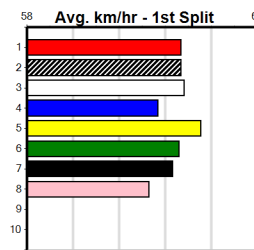

PITSTOP MOWER REPAIRS

Distance: 350m, Race Type: Grade 5, Total Prizemoney: $2,925
1st: $1,950, 2nd: $600, 3rd: $300, 4th: $75

CASH NOW (2) produced a solid Meadows placing 4 starts back and he may only need to step on even terms to salute in this. LEARNED LESSON (4) has recorded smart wins in her last 2 starts and she could be the main danger again here.

Watchdog Tips: **2** **4** **5** **1** **Bet:** **Win 2**

1

KENSINGTON FLYER [5] Gun draw, solid mid race pace, can threaten. **$8.00**

BK Dog Apr-22 Sire: MY REDEEMER Dam: LIVERPOOL FLYER
Owner(s): Bee Gee Mac (SYN), G Mcrae, B Mcrae
Trainer: Billy Mcrae (Smythes Creek)
Winning Distances: < 300m (0) 300 - 399m (0) 400 - 499m (4) 500 - 599m (0) 600 - 699m (0) > 700m (0)
Winning Weights: 26.3(1) 26.6(1) 26.9(1) 27.3(1)

Box	1st	2nd	3rd	4th	5th	6th	7th	8th
1								
2	1	1				1		
3		1					1	
4				1	1	1		
5								
6					1			2
7	2							
8	1			1				

Prize Best Starts Trk/Dts APM: $8365.00 NBT 16-4-2-1 1-0-1-0 6016

2

CASH NOW (NSW)[5] Plenty of talent, can race on the speed, go close. **$3.60**

BE Dog Dec-20 Sire: EL GRAND SENOR Dam: SPARE CASH
Owner(s): J AND J (SYN), M Barber, P Jones
Trainer: Maria Barber (Hoddles Creek)
Winning Distances: < 300m (0) 300 - 399m (3) 400 - 499m (4) 500 - 599m (0) 600 - 699m (0) > 700m (0)
Winning Weights: 36.0(1) 36.3(4) 36.5(1) 37.1(1)

Box	1st	2nd	3rd	4th	5th	6th	7th	8th
1	1	3	2	1	1	1	1	1
2	1	1	1	1	1	2	1	1
3	1	1	1	1				1
4	1	1	1	1	2	3	1	1
5	2			4	4	1	1	
6	1	1	1	1	2	1	1	
7	2	1	1	2	1			
8	1			2	2	3	2	2

Prize Best Starts Trk/Dts APM: $18208.57 19.64(5)-25/11/22 70-7-8-4 20-2-0-1 5018

3

DASHING JEFF [5] Can show early speed but place looks best. **$12.00**

BK Dog Jun-21 Sire: GET IT GIZMO Dam: ZIPPING LYRIC
Owner(s): T Pipczak
Trainer: Targ Pipczak (Melton South)
Winning Distances: < 300m (0) 300 - 399m (0) 400 - 499m (3) 500 - 599m (0) 600 - 699m (0) > 700m (0)
Winning Weights: 31.5(1) 31.9(1) 32.3(1)

Box	1st	2nd	3rd	4th	5th	6th	7th	8th
1								
2	1				1			
3	1	1						
4	1			2				1
5			2		1	1		
6								1
7					2			
8								1

Prize Best Starts Trk/Dts APM: $3935.00 FSH 18-3-1-2 0-0-0-0 2187

4

LEARNED LESSON [5] Smart wins in last 2, mid race pace, major player. **$5.00**

F Bitch Nov-20 Sire: MEPUNGA CRUZER Dam: MEPUNGA BELLA
Owner(s): J Shaw
Trainer: James Shaw (Seymour)
Winning Distances: < 300m (0) 300 - 399m (1) 400 - 499m (1) 500 - 599m (7) 600 - 699m (1) > 700m (0)
Winning Weights: 25.7(1) 25.8(1) 25.9(1) 26.4(1) 26.5(2) 26.6(1) 26.7(1) 26.8(2)

Box	1st	2nd	3rd	4th	5th	6th	7th	8th
1	4	1	1	1	2	1		1
2			1	2	1	2	1	
3	2	1	1	1	3	1	1	
4	2	1	1		3		2	1
5	1				2	2	1	
6		2		2	2	2	1	
7						2	3	
8	1	1	4	2	1	2		1

Prize Best Starts Trk/Dts APM: $39880.00 NBT 68-10-5-8 1-0-0-0 13691

5

CRACKERJACK JET [5] Can race on the speed from the outset, chance. **$4.20**

BK Dog Nov-20 Sire: BERNARDO Dam: MAXIMUM OAKS
Owner(s): G Hammerstein
Trainer: Grant Hammerstein (Kinglake We)
Winning Distances: < 300m (0) 300 - 399m (4) 400 - 499m (8) 500 - 599m (0) 600 - 699m (0) > 700m (0)
Winning Weights: 29.5(1) 29.6(1) 29.7(1) 29.8(1) 29.9(1) 30.0(1) 30.2(1) 30.4(2) 30.9(3)

Box	1st	2nd	3rd	4th	5th	6th	7th	8th
1	1	2	1	2	1	1		
2	2	2	5	1	1			1
3	1	1		1	3			1
4	1	1		1	1			1
5			1			3		1
6	4			1				2
7	1	1	2	2		2	3	
8	2	1	1					1

Prize Best Starts Trk/Dts APM: $34605.00 19.35(2)-5/3/24 61-12-8-10 4-1-0-0 8546