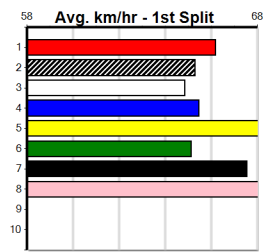

CROYDON HOMING PIGEON CLUB

Distance: 350m, Race Type: Free For All, Total Prizemoney: $3,360
1st: $2,250, 2nd: $690, 3rd: $345, 4th: $75

WILD ALICE (8) produced a top placing here last start first up after a few months out and she looks like the one they may need to beat today. GUNAI PRINCESS (2) can explode soon after box rise in her races and could be prominent throughout.

Watchdog Tips: 8 2 7 4 Bet: Win 8

Form Box Wgt Dist Track Date Time BON Margin 1st/2nd (Time) PIR Checked Comment W/R Split 1 S/P Grade

MY MATE MINA [4] Much better than form may suggest, keep safe. $10.00
Owner(s): R Di mauro
Sire: BARCIA BALE Dam: MISS GRACIE
Trainer: Greg Doyle (Mulgrave)
Winning Distances: < 300m (0) 300 - 399m (4) 400 - 499m (3) 500 - 599m (0) 600 - 699m (0) > 700m (0)
Winning Weights: 33.5(1) 34.0(1) 34.7(1) 34.9(1) 35.0(1) 35.1(1) 36.3(1)
7th (1) 34.8 400 GEL R11 25-Nov-23 23.57 22.40 13.00 ASTON CASSIDY (22.68) M/76 . . . . . 8.84 $3.00 5
5th (1) 36.3 300 HVL R10 05-Mar-24 16.66 16.48 2.50L QUINLAN BALE (16.48) M/7 . . . . . 3.97 $33.50 X45
1st (3) 36.3 300 HVL R10 10-Mar-24 16.48 16.33 1.00L CHOP (16.55) M/4 . . . . . 3.95 $4.50 5
3rd (1) 36.3 350 HVL R8 17-Mar-24 19.21 19.11 1.5L DEADLY CLASS (19.11) M/4 . . . . . 6.58 $17.20 FFA
8th (1) 36.1 395 TRA R5 29-Mar-24 22.79 22.06 11.00 POWER PAWS (22.08) M/64 . . . . . 3.84 $7.00 X45
5th (1) 35.4 395 TRA R6 12-Apr-24 22.71 22.16 8.00L TRICKSTER'S HALO (22.16) M/455 . . . . . 3.78 $17.60 X45
5th (3) 35.4 460 WGL R6 23-Apr-24 26.41 25.67 4.50L JIMMY THE PUMPER (26.10) S/535 . . . . . 6.62 $17.00 5
6th (3) 35.3 350 HVL R8 05-May-24 19.65 19.09 8.50L MYALL JACK (19.09) M/3 . . . . . 6.57 $9.20 FFA
Last 3 wins NOT included above
1st (8) 35.1 350 HVL R6 27-Oct-23 19.56 19.49 0.05L WILD REPUTATION (19.56) M/4 . . . . . 6.65 $6.70 T3-5
1st (4) 35.0 350 HVL R6 10-Nov-23 19.26 19.26 2.75L GET IT DONE (19.45) Q/1 . . . . . SW . 6.50 $2.20 T3-5
1st (1) 34.9 350 HVL R5 19-Nov-23 19.38 18.90 2.00L WILD REPUTATION (19.51) M/4 . . . . . SW . 6.56 $1.70 5

Box History
Bx 1st 2nd 3rd 4th 5th 6th 7th 8th
1 1 1 3 2 1 1
2 3 2 1 1 1
3 2 1 1 1
4 1 2 1 1 1
5 1 1 1 1
6 1 3 3
7 3 1
8 2 1 1
Prize Best $14815.00
Starts 19.26(4)-10/11/23
Trk/Dts 37-7-5-9
APM 6-3-0-2 3526