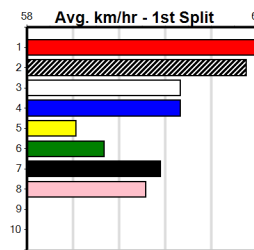

SPORTSBET NOBODY DOES IT EASIER

Distance: 300m, Race Type: Grade 5, Total Prizemoney: $2,925
1st: $1,950, 2nd: $600, 3rd: $300, 4th: $75

ASTON ANGELO (4) has recorded explosive wins in his last 2 starts and he looks like the one to beat again. ASSUME KEALY (1) is drawn to race on the speed and could give a good sight out in front. SHE CAN TALK (2) can challenge as well.

Watchdog Tips: 4 1 2 3 Bet: Box Trifecta 1,2,3,4 ($10 for 41.67%)

ASSUME KEALY [5] Drawn to race on the speed in this, major player. $4.60
BK Bitch Jan-19 Sire: ZOLTINA'S LEGACY Dam: ZOE
Owner(s): D Dawson
Trainer: Dale Dawson (Preston)
Winning Distances: < 300m (0) 300 - 399m (15) 400 - 499m (2) 500 - 599m (0) 600 - 699m (0) > 700m (0)
Winning Weights: 30.1(2) 30.2(1) 30.3(3) 30.4(1) 30.5(1) 30.6(1) 30.7(1) 30.8(3) 30.9(3) 31.0(1)
Box History table and Prize Best Starts table included.

SHE CAN TALK [5] Resuming, good turn of foot once balanced, chance. $7.00
BEF Bitch May-20 Sire: FERNANDO BALE Dam: IT'S ALL TALK
Owner(s): A Galea
Trainer: Martin Galea (Sunshine North)
Winning Distances: < 300m (0) 300 - 399m (0) 400 - 499m (9) 500 - 599m (0) 600 - 699m (0) > 700m (0)
Winning Weights: 27.3(3) 27.5(1) 27.6(4) 27.7(1)
Box History table and Prize Best Starts table included.

PADDY ALMIGHTY [5] Resuming, fast 350m win here last start, threat. $4.00
BK Dog Jun-21 Sire: MEPUNGA BLAZER Dam: VENUS ALLEN
Owner(s): G Mcmillan
Trainer: Elaine Wood (Nambrok)
Winning Distances: < 300m (0) 300 - 399m (4) 400 - 499m (0) 500 - 599m (0) 600 - 699m (0) > 700m (0)
Winning Weights: 37.1(1) 37.6(1) 37.7(1) 37.9(1)
Box History table and Prize Best Starts table included.

ASTON ANGELO [5] Explosive wins in his last 2 starts, one to beat. $2.60
BD Dog Apr-22 Sire: TOMMY SHELBY Dam: ASTON MEILLEUR
Owner(s): R Borda
Trainer: David Condon (Devon Meadows)
Winning Distances: < 300m (0) 300 - 399m (7) 400 - 499m (0) 500 - 599m (0) 600 - 699m (0) > 700m (0)
Winning Weights: 32.4(1) 32.6(1) 32.7(2) 32.8(2) 33.0(1)
Box History table and Prize Best Starts table included.

FIREBIRD FLYER [5] Likely to be out the back early, needs it easier. $41.00
RF Bitch Apr-21 Sire: ORSON ALLEN Dam: COME ON CHARLIZE
Owner(s): T Gottsche
Trainer: Trevor Gottsche (Healesville)
Winning Distances: < 300m (0) 300 - 399m (3) 400 - 499m (0) 500 - 599m (0) 600 - 699m (0) > 700m (0)
Winning Weights: 24.7(1) 25.1(1) 25.5(1)
Box History table and Prize Best Starts table included.