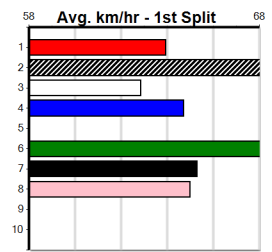

JVDM GREEN LIGHT ON PODCAST

Distance: 350m, Race Type: Grade 5, Total Prizemoney: $2,925
1st: $1,950, 2nd: $600, 3rd: $300, 4th: $75

WAR TIME NOVELTY (4) can explode once into full stride and he may only need an ounce of luck to salute in this. ACID TEST (8) ran a fast placing here last start and could be right in the finish again. CHOP (2) mixes his form but has the talent.

Watchdog Tips: 4 8 2 7 **Bet:** Trifecta 4,8/2,4,7,8/2,4,7,8 ($10 - 83.33%)

Form Box	Wgt	Dist	Track	Date	Time	BON	Margin	1st/2nd (Time)	PIR	Checked	Comment	W/R	Split 1	S/P	Grade

1

EVERGLADE [5] **$10.00**

F Dog Dec-20 Sire: KONOMI Dam: CALL ME BUBBLES

Owner(s): BEV AND DANIEL (SYN), B Pell, D Pell Trainer: Beverley Pell (Toolleen)

Winning Distances: < 300m (0) 300 - 399m (2) 400 - 499m (3) 500 - 599m (0) 600 - 699m (0) > 700m (0)

Winning Weights: 33.2(1) 33.3(2) 33.6(1) 34.2(1)

Bx	1st	2nd	3rd	4th	5th	6th	7th	8th
1		2	2	2	1	1	1	
2		1	6		2	1		
3	1	1	1	1	2	1		
4	1	1	2		2			
5		1	1					2
6	1	4	2	2				
7	1	2	3	1		1	1	
8	1	2		2	2	1		

Prize Best Starts Trk/Dts APM: $20670.00, 19.72(3)-12/4/23, 63-5-14-17, 2-1-0-1, 7104

2

CHOP [5] **$8.00**

BK Dog Jan-20 Sire: FEAR ZAFONIC Dam: MOTIVATE HER

Owner(s): G O'keeffe Trainer: Gerard O'keeffe (Neerim Junction)

Winning Distances: < 300m (0) 300 - 399m (16) 400 - 499m (0) 500 - 599m (0) 600 - 699m (0) > 700m (0)

Winning Weights: 32.0(1) 32.3(1) 32.4(1) 32.5(1) 32.7(2) 32.8(1) 32.9(2) 33.0(1) 33.1(1) 33.2(1) 33.3(2) 33.6(1) 34.4(1)

Bx	1st	2nd	3rd	4th	5th	6th	7th	8th
1	1	1	1	4	4	3	1	1
2	2	2	1	2	4	1	1	
3	2	1	3		3	1	1	
4	2	4	2	2	3	1	1	
5	2		5	3	1	1	1	
6	2	4	1	1	2	1		
7	1	1	1	1	1	1		
8	4	5	4	1	4	1	1	

Prize Best Starts Trk/Dts APM: $45406.43, 19.36(7)-12/11/23, 104-16-18-18, 42-9-10-6, 7848

3

ELSA JAY [5] **$15.00**

BD Bitch May-21 Sire: HOOKSY Dam: LEAVE ME OUT

Owner(s): D Jarvis Trainer: Donald Jarvis (Sydenham)

Winning Distances: < 300m (0) 300 - 399m (2) 400 - 499m (5) 500 - 599m (1) 600 - 699m (0) > 700m (0)

Winning Weights: 29.7(1) 29.9(1) 30.0(1) 30.1(1) 30.3(2) 31.0(1) 31.1(1)

Bx	1st	2nd	3rd	4th	5th	6th	7th	8th
1	1	1		2	1	1		1
2	1	1	2		3			
3	3			1	2			
4				1	1			
5	1	1	1	1	2			1
6	1						1	
7	1	1	1	2	1	2		
8		1	2				1	

Prize Best Starts Trk/Dts APM: $15994.29, NBT, 41-8-4-5, 3-0-1-1, 5576

4

WAR TIME NOVELTY [5] **$2.80**

BK Dog May-20 Sire: BELLA INFRARED Dam: AFIRE LOVE

Owner(s): M Crowe Trainer: Gavin Gledhill (Coomboona)

Winning Distances: < 300m (0) 300 - 399m (1) 400 - 499m (13) 500 - 599m (3) 600 - 699m (0) > 700m (0)

Winning Weights: 29.4(1) 30.0(3) 30.2(1) 30.3(1) 30.4(1) 30.5(1) 30.7(2) 30.8(3) 30.9(3) 31.0(1)

Bx	1st	2nd	3rd	4th	5th	6th	7th	8th
1	4	3	2	3	1		1	1
2	4	1	6		1	2	1	
3	1	2	3		1		1	
4	2	2	3	2	3		1	
5			1	2				
6	2	3		3	1			1
7	1	2	2	1	1	2	1	1
8	3	1	1	2	1	2	1	1

Prize Best Starts Trk/Dts APM: $64915.00, NBT, 86-17-14-18, 2-0-0-0, 9698

5

*** VACANT BOX ***

Owner(s): Sire: Dam: Trainer:

Winning Distances: < 300m (0) 300 - 399m (0) 400 - 499m (0) 500 - 599m (0) 600 - 699m (0) > 700m (0)

Winning Weights:

Box History