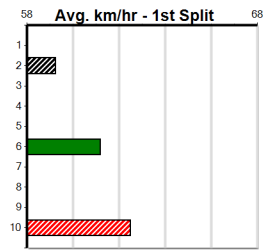

GREYHOUND ADOPTION PROGRAM

1

11:04AM

(VIC time)

Distance: 300m, Race Type: Maiden, Total Prizemoney: $2,535
1st: $1,680, 2nd: $520, 3rd: $260, 4th: $75

WILD VENUS (3) is from a proven dam who has produced some talented types and she is sure to be well educated for her debut. GET ON GIZMO (1) is a littermate of Gold Gizmo who has shown talent and he could challenge from the gun draw.

Watchdog Tips: 3 1 4 8 **Bet:** Win 3

	Form Box	Wgt Dist Track	Date	Time	BON	Margin	1st/2nd (Time)	PIR	Checked	Comment	W/R	Split 1	S/P	Grade	
1	GET ON GIZMO [M] $5.00														
	Littermate Gold Gizmo has shown talent.														
	BD Dog Jan-22 Sire: GET IT GIZMO Dam: LADY PROFIT Trainer: Richard Anchen (Girgarre)														
	Owner(s): R Anchen														
	Winning Distances: < 300m (0) 300 - 399m (0) 400 - 499m (0) 500 - 599m (0) 600 - 699m (0) > 700m (0)														
	Winning Weights:														
	<table border="1" style="width: 100%; border-collapse: collapse;"> <thead> <tr><th>Bx</th><th>1st</th><th>2nd</th><th>3rd</th><th>4th</th><th>5th</th><th>6th</th><th>7th</th><th>8th</th></tr> </thead> <tbody> <tr><td>1</td><td></td><td></td><td></td><td></td><td></td><td></td><td></td><td></td></tr> <tr><td>2</td><td></td><td></td><td></td><td></td><td></td><td></td><td></td><td></td></tr> <tr><td>3</td><td></td><td></td><td></td><td></td><td></td><td></td><td></td><td></td></tr> <tr><td>4</td><td></td><td></td><td></td><td></td><td></td><td></td><td></td><td></td></tr> <tr><td>5</td><td></td><td></td><td></td><td></td><td></td><td></td><td></td><td></td></tr> <tr><td>6</td><td></td><td></td><td></td><td></td><td></td><td></td><td></td><td></td></tr> <tr><td>7</td><td></td><td></td><td></td><td></td><td></td><td></td><td></td><td></td></tr> <tr><td>8</td><td></td><td></td><td></td><td></td><td></td><td></td><td></td><td></td></tr> </tbody> </table>														
	Last 3 wins NOT included above														
	<table border="1" style="width: 100%; border-collapse: collapse;"> <tr><td>Prize Best</td><td></td><td></td><td></td><td></td><td></td><td></td><td></td><td>$0</td></tr> <tr><td>Starts</td><td></td><td></td><td></td><td></td><td></td><td></td><td></td><td>FSH</td></tr> <tr><td>Trk/Dts</td><td></td><td></td><td></td><td></td><td></td><td></td><td></td><td>0-0-0-0</td></tr> <tr><td>APM</td><td></td><td></td><td></td><td></td><td></td><td></td><td></td><td>0-0-0-0</td></tr> <tr><td></td><td></td><td></td><td></td><td></td><td></td><td></td><td></td><td>0</td></tr> </table>														
	2	ORIENTAL OPAL [M] $7.00													
Well beaten in her debut, needs to step cleanly.															
BK Bitch Mar-22 Sire: ZIPPING GARTH Dam: ORIENTAL JEWEL Trainer: Gavin Gledhill (Coomboona)															
Owner(s): N Hebart															
Winning Distances: < 300m (0) 300 - 399m (0) 400 - 499m (0) 500 - 599m (0) 600 - 699m (0) > 700m (0)															
Winning Weights:															
7th (1) 28.7 390 SHP R3 29-Jan-24 23.50 22.03 12.00 MOE PATTY (22.66) M/57 9.13 $4.20 MH															
<table border="1" style="width: 100%; border-collapse: collapse;"> <thead> <tr><th>Bx</th><th>1st</th><th>2nd</th><th>3rd</th><th>4th</th><th>5th</th><th>6th</th><th>7th</th><th>8th</th></tr> </thead> <tbody> <tr><td>1</td><td></td><td></td><td></td><td></td><td></td><td></td><td>1</td><td></td></tr> <tr><td>2</td><td></td><td></td><td></td><td></td><td></td><td></td><td></td><td></td></tr> <tr><td>3</td><td></td><td></td><td></td><td></td><td></td><td></td><td></td><td></td></tr> <tr><td>4</td><td></td><td></td><td></td><td></td><td></td><td></td><td></td><td></td></tr> <tr><td>5</td><td></td><td></td><td></td><td></td><td></td><td></td><td></td><td></td></tr> <tr><td>6</td><td></td><td></td><td></td><td></td><td></td><td></td><td></td><td></td></tr> <tr><td>7</td><td></td><td></td><td></td><td></td><td></td><td></td><td></td><td></td></tr> <tr><td>8</td><td></td><td></td><td></td><td></td><td></td><td></td><td></td><td></td></tr> </tbody> </table>															
Last 3 wins NOT included above															
<table border="1" style="width: 100%; border-collapse: collapse;"> <tr><td>Prize Best</td><td></td><td></td><td></td><td></td><td></td><td></td><td></td><td>$0.00</td></tr> <tr><td>Starts</td><td></td><td></td><td></td><td></td><td></td><td></td><td></td><td>FSH</td></tr> <tr><td>Trk/Dts</td><td></td><td></td><td></td><td></td><td></td><td></td><td></td><td>1-0-0-0</td></tr> <tr><td>APM</td><td></td><td></td><td></td><td></td><td></td><td></td><td></td><td>0-0-0-0</td></tr> <tr><td></td><td></td><td></td><td></td><td></td><td></td><td></td><td></td><td>0</td></tr> </table>															
3	WILD VENUS [M] $4.60														
	Dam has produced some good talent, watch betting.														
	BK Bitch May-22 Sire: ASTON DEE BEE Dam: INVICTUS REIGN Trainer: David Bourke (The Basin)														
	Owner(s): BILVIS (SYN), A Gwynne, D Bourke														
	Winning Distances: < 300m (0) 300 - 399m (0) 400 - 499m (0) 500 - 599m (0) 600 - 699m (0) > 700m (0)														
	Winning Weights: