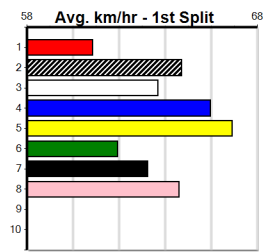

STRAIGHT RACING...GREAT RACING

Distance: 350m, Race Type: Grade 5, Total Prizemoney: $2,925
1st: $1,950, 2nd: $600, 3rd: $300, 4th: $75

KNEW THAT (2) can explode once into full stride and he may prove to be a bit too classy for his rivals in the run to the line. ROWDAN (4) will find this much easier than his last few outings and he can make his presence felt with an ounce of luck.

Watchdog Tips: 2 4 7 3 Bet: Quinella 2/4 ($10 for 1000%)

WINTER STORM [5] Not racing well enough of late, looks outclassed. $26.00
BEW Bitch Feb-20 Sire: RITZA LENNY Dam: FANCY MOJO
Owner(s): K Houlahan
Trainer: Kerry Houlahan (Lang Lang)

KNEW THAT [5] Can explode once into full stride, go close here. $4.20
WBK Dog Jul-21 Sire: STAGGER Dam: JILLY BE BRAVE
Owner(s): G Gledhill
Trainer: Gavin Gledhill (Coomboona)

QUENARA BALE (NSW)[5] Plenty of talent, racing well of late, threat here $5.50
RF Bitch Aug-20 Sire: ORSON ALLEN Dam: DYNNA HADRIA
Owner(s): S Northway
Trainer: Susan Northway (Heyfield)

ROWDAN [5] Find this much easier than his last few, danger. $2.80
BEF Dog May-21 Sire: ORSON ALLEN Dam: INVICTUS GLORY
Owner(s): G Provost
Trainer: Tony Salpigtidis (Plenty) ENG HVL 2024-05-10

PERFECT SAL [5] Can show early speed but place looks best. $10.00
BK Dog Nov-20 Sire: ASTON DEE BEE Dam: PERFECT MADISON
Owner(s): T Salpigtidis
Trainer: Tony Salpigtidis (Plenty) ENG HVL 2024-05-10

1

2

3

4

5