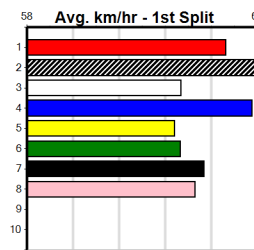

HEALESVILLE FOOTBALL NETBALL CLUB

Distance: 300m, Race Type: Grade 5, Total Prizemoney: $2,925
1st: $1,950, 2nd: $600, 3rd: $300, 4th: $75

MINI STAR (6) has recorded solid all the way wins in 3 of her last 4 starts and she looks like the one to beat again here. BLUE CRISTALLE (4) can show a good turn of foot once balanced and she could be right in the finish in this.

Watchdog Tips: 6 4 2 5 Bet: Box Trifecta 2,4,5,6 ($10 for 41.67%)

MYSTIC KID (QLD)[5] Can show early speed but place looks best. $12.00
WBEBD Dog Sep-20 Sire: FERNANDO BALE Dam: GIVE IT SOME
Trainer: Billy Galea (Rockbank)
Winning Distances: < 300m (0) 300 - 399m (4) 400 - 499m (0) 500 - 599m (0) 600 - 699m (0) > 700m (0)
Winning Weights: 27.9(1) 28.0(3)
2nd (7) 28.0 350 HVL R9 07-Feb-24 19.92 19.85 0.50L BOROUGH COOK (19.89) M/2 . . . . . 6.66 $6.30 6G
2nd (4) 28.1 300 HVL R9 09-Feb-24 16.91 16.75 2.25L DUSK TILL DAWN (16.75) S/8 . . . . . 4.11 $12.60 T3-6
1st (6) 27.9 350 HVL R5 14-Feb-24 19.74 19.74 1.00L DA VINCI (19.80) M/2 . . . . . 6.64 $13.60 6G
2nd (6) 28.2 350 HVL R9 16-Feb-24 19.78 19.44 0.50L MADAM MAGNUS (19.76) M/4 . . . . . 6.77 $3.70 T3-6
3rd (2) 27.9 350 HVL R7 23-Feb-24 19.90 19.73 1.25L BOROUGH COOK (19.83) M/2 . . . . . 6.65 $3.20 T3-5
1st (2) 28.0 300 HVL R5 01-Mar-24 16.85 16.78 1.25L SAINTLY SAL (16.93) M/5 . . . . . 3.98 $5.20 T3-5
6th (4) 27.7 300 HVL R10 10-Mar-24 16.86 16.33 5.50L MY MATE MINA (16.48) M/3 . . . . . 3.95 $30.40 5
7th (4) 27.3 300 HVL R12 05-May-24 17.09 16.69 6.00L NEVER ANY DOUBT (16.69) M/8 . . . . . 4.12 $74.20 5
Last 3 wins NOT included above
1st (7) 28.0 350 HVL R2 04-Aug-23 19.72 19.35 1.25L ASIA (19.79) M/1 . . . . . 6.67 $1.70 T3-M
1st (3) 28.0 300 HVL R3 13-Oct-23 17.16 16.99 1.00L SEE SPARKS FLY (17.22) M/4 . . . . . 4.00 $5.70 T3-7

DUSK TILL DAWN [5] Can race on the speed from the outset, chance. $9.00
BK Dog Nov-21 Sire: FERNANDO BALE Dam: UNTIL DAWN
Trainer: Michael Tharle (Devon Meadows)
Winning Distances: < 300m (0) 300 - 399m (3) 400 - 499m (0) 500 - 599m (0) 600 - 699m (0) > 700m (0)
Winning Weights: 30.3(1) 30.7(1) 30.8(1)
2nd (8) 29.8 350 TRA R12 28-Feb-24 19.91 19.68 1.00L ALPHY FERNANDO (19.85) M/22 . . . . . 6.51 $3.80 5
2nd (3) 28.9 350 TRA R11 08-Mar-24 19.92 19.71 3.25L TOOTSIE (19.71) M/12 . . . . . 6.56 $8.20 5
6th (7) 29.5 350 HVL R12 13-Mar-24 19.80 19.43 5.50L WINKING WILLIE (19.43) M/3 . . . . . 6.62 $19.20 5
2nd (6) 28.9 350 TRA R12 22-Mar-24 20.04 20.01 0.50L MAJOR MIKE (20.01) M/11 . . . . . 6.60 $5.10 5
2nd (3) 28.9 350 TRA R11 29-Mar-24 20.06 19.49 8.50L WINKING WILLIE (19.49) M/12 . . . . . 6.62 $16.50 5
5th (7) 29.4 350 TRA R4 03-Apr-24 20.39 19.82 2.50L AKINA LAD/ASTON M/21 . . . . . 6.59 $5.70 X45
3rd (1) 29.5 350 TRA R10 01-May-24 19.80 19.51 2.75L HANDSOME JACK (19.60) M/22 . . . . . 6.59 $4.20 X45
3rd (1) 29.5 300 HVL R12 05-May-24 16.88 16.69 3.00L NEVER ANY DOUBT (16.69) M/4 . . . . . 3.98 $10.70 5
Last 3 wins NOT included above
1st (5) 30.8 300 HVL R5 17-Jan-24 17.09 16.63 0.50L GLASS FLUTE (17.11) M/1 . . . . . 3.94 $1.40 M
1st (8) 30.7 300 HVL R3 02-Feb-24 17.10 16.90 1.75L TWO REASONS (17.22) M/6 . . . . . 4.00 $1.40 T3-7
1st (8) 30.3 300 HVL R9 09-Feb-24 16.75 16.75 2.25L MYSTIC KID (16.91) M/3 . . . . . 3.88 $1.70 T3-6