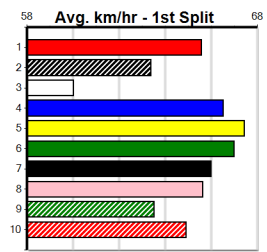

SPORTSBET FINAL

Distance: 350m, Race Type: Mixed 6/7 Final, Total Prizemoney: $3,360
1st: $2,250, 2nd: $690, 3rd: $345, 4th: $75

SUMMER KOBIE (1) was easily the fastest heat runner last week and he looks like the one to beat again from the gun draw. CHAVERO (6) was a solid heat winner as well last week and looks like there is still some more improvement to come.

Watchdog Tips: 1 6 4 3 Bet: Box Trifecta 1,3,4,6 ($10 for 41.67%)

Race card for SUMMER KOBIE [6]. Includes details on sire (KOBLENZ), dam (SUMMER NIGHTS), owner (THOR-PLUM (SYN)), and winning distances. Box history table shows performance across 8 boxes.

Race card for RAPIDFIRE JAYDA [6]. Includes details on sire (FABREGAS), dam (WYNBURN LUCIFER), owner (Just for us (SYN)), and winning distances. Box history table shows performance across 8 boxes.

Race card for HIGH END CASH [7]. Includes details on sire (AUSSIE INFRARED), dam (QUICK PAWS), owner (DODGE N BOOKS (SYN)), and winning distances. Box history table shows performance across 8 boxes.

Race card for SUN IN CUBA [6]. Includes details on sire (FERNANDO BALE), dam (TIME TO TALK), owner (A Galea), and winning distances. Box history table shows performance across 8 boxes.

Race card for LUXFORD [7] marked as *** SCRATCHED ***. Includes details on sire (SHIMA SHINE), dam (ITA LOUISA), owner (S Toner), and winning distances. Box history table shows performance across 8 boxes.