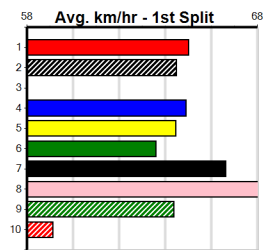

CRUSOE MAGIC (2) showed talent prior to having a full year out but looks like the one to beat after a solid recent Bendigo trial. SUPERIOR MONIQUE (7) was a good debut winner before her spell and was also impressive in a recent trial.

Watchdog Tips: 2 7 1 3 **Bet:** Win 2

Form Box	Wgt	Dist	Track	Date	Time	BON	Margin	1st/2nd (Time)	PIR	Checked	Comment	WR	Split 1	S/P	Grade	
1	SOLID GROUND [6] $3.60															
	Good placings in 2 of last 4, gun draw, big chance															
	BEW Dog Jul-22 Sire: OVER LIMIT Dam: EMERALD CITY															
	Owner(s): BEV AND DANIEL (SYN), B Pell, D Pell															
	Trainer: Daniel Pell (Toolleen)															
	Winning Distances: < 300m (0) 300 - 399m (1) 400 - 499m (1) 500 - 599m (0) 600 - 699m (0) > 700m (0)															
	Winning Weights: 31.0(1) 31.9(1)															
	3rd (7) 31.4 400 WGL R10 04-Apr-24 23.12 22.65 7.00L BLUE OPAL ROCKS (22.65) M/44 . . . . . 8.58 $4.70 T3-7															
	2nd (8) 31.4 390 SHP R3 11-Apr-24 22.63 21.83 1.25L GOLD GIZMO (22.56) S/64 . . . . . 8.65 $2.20 7															
	8th (7) 31.6 425 BEN R4 14-Apr-24 24.92 24.03 9.50L BUSHMAN'S ARCHIE (24.28) M/788 . . . . . 6.84 $5.00 T3-7															
2	CRUSOE MAGIC [7] $4.20															
	Resuming, solid recent trial, can go close here.															
	WBK Dog Apr-21 Sire: WHISKEY RIOT Dam: LEKTRA MISS															
	Owner(s): J Abela															
	Trainer: Jeffrey Abela (Echuca)															
	Winning Distances: < 300m (0) 300 - 399m (0) 400 - 499m (1) 500 - 599m (0) 600 - 699m (0) > 700m (0)															
	Winning Weights: 27.9(1)															
	2nd (3) 28.7 425 BEN R4 06-Apr-23 24.92 24.13 4.75L CONALI (24.60) M/222 . . . . . 6.97 $8.30 M															
	3rd (3) 28.4 410 HOR R1 15-Apr-23 24.13 22.93 3.00L WHIRLWIND FIRE (23.93) M/23 . . . . . 10.76 $16.60 M															
	2nd (3) 28.1 410 HOR R2 29-Apr-23 23.71 23.24 2.75L HUSTLE NINA (23.54) Q/11 . . . . . 10.38 $5.80 M															
3	WILD SERENA [7] $7.50															
	Impressive debut win, threat with some luck early.															
	BK Bitch May-22 Sire: ASTON DEE BEE Dam: INVICTUS REIGN															
	Owner(s): BILVIS (SYN), A Gwynne, D Bourke															
	Trainer: David Bourke (The Basin)															
	Winning Distances: < 300m (0) 300 - 399m (1) 400 - 499m (0) 500 - 599m (0) 600 - 699m (0) > 700m (0)															
	Winning Weights: 30.6(1)															
	1st (1) 30.6 300 HVL R1 05-May-24 17.01 16.69 4.75L ASTON MAPLE (17.34) M/2 . . . . . 4.03 $2.30 M															
	Last 3 wins NOT included above															
	Prize Best Starts Trk/Dts APM															
4	RAPIDFIRE LAYLA [7] $9.00															
	Draw is a worry but has talent, cannot dismiss.															
	BK Bitch Apr-22 Sire: FABREGAS Dam: WYNBURN LUCIFER															
	Owner(s): Just for us (SYN), B Hare, C Allen															
	Trainer: Claire Allen (Greendale)															
	Winning Distances: < 300m (0) 300 - 399m (1) 400 - 499m (0) 500 - 599m (0) 600 - 699m (0) > 700m (0)															
	Winning Weights: 30.0(1)															
	3rd (4) 29.6 300 HVL R1 05-Mar-24 16.90 16.48 3.00L TROPIC MAN (16.69) M/4 . . . . . 4.01 $5.80 X67															
	6th (5) 29.8 400 GEL R3 22-Mar-24 23.27 22.53 8.00L LET'S WIN OLLIE (22.72) M/35 . . . . . 8.54 $20.50 X67															
	7th (7) 29.7 400 GEL R12 09-Apr-24 23.49 22.46 9.00L ZIPPING ARCEE (22.88) S/87 . . . . . 9.06 $4.30 X67H															
5	SHE'S RELOADED [6] $15.00															
	Steady placings in 2 of last 3, place hopes again.															
	BK Bitch Apr-22 Sire: FERAL FRANKY Dam: MILITANT SPIRIT															
	Owner(s): SQUAD DOG (SYN), B Moss, L Roberts, H Mountjoy															
	Trainer: Billy Mcrae (Smythes Creek)															
	Winning Distances: < 300m (0) 300 - 399m (1) 400 - 499m (1) 500 - 599m (0) 600 - 699m (0) > 700m (0)															
	Winning Weights: 26.3(1) 26.5(1)															
	2nd (6) 26.6 390 BAL R2 13-Mar-24 22.41 22.09 2.00L LUKA MAGIC (22.28) Q/12 . . . . . 8.38 $4.20 7