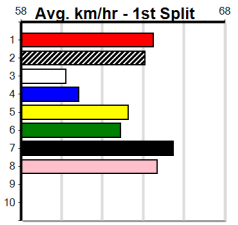

CHS GROUP

Distance: 485m, Race Type: Mixed 6/7, Total Prizemoney: $3,340
1st: $2,230, 2nd: $690, 3rd: $345, 4th: $75

5

3:37PM
(VIC time)

THUNDERBOLT ROSS (5) was never headed at Geelong and he should be in the top two throughout. PAW BRADLEY (4) is showing promise and he just needs to clear the wide runner in three early. GOOD INNINGS (6) has claims.

Watchdog Tips: **5** **4** **6** **1** **Bet:** **Win 5**