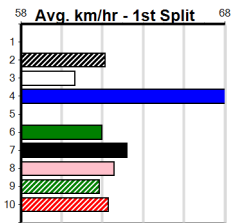

SPORTSBET WE LET THE DOGS OUT

Distance: 410m, Race Type: Maiden, Total Prizemoney: $2,535
1st: $1,680, 2nd: $520, 3rd: $260, 4th: $75

1
2:24PM
(VIC time)

LEAP OF FAITH (4) has been smartly placed in her two runs to date and she can light them up soon after box rise. PAW LOUIS (2) has been impressive in his two runs to date and he will be charging late. MISTY BLUE (8) is never too far away

Watchdog Tips: **4** **2** **8** **7** **Bet:** **Box Quinella 2,4,8 ($10 for 333.33%)**