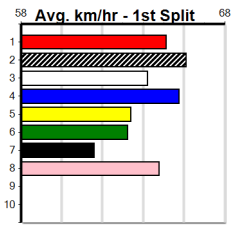

Horsham

8

4:36PM

(VIC time)

ON-SITE ENGINEERING

Distance: 485m, Race Type: Grade 5, Total Prizemoney: \$3,340
1st: \$2,230, 2nd: \$690, 3rd: \$345, 4th: \$75

Watchdog Tips:

8