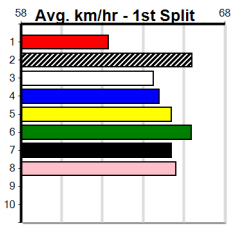

LOCKS CONSTRUCTIONS

Distance: 410m, Race Type: Grade 6, Total Prizemoney: $2,925
1st: $1,950, 2nd: $600, 3rd: $300, 4th: $75

9

4:55PM

(VIC time)

MISS ETIQUETTE(6) has raced well here to date and a clean getaway can see her settle in the first half. TRESPASSING (8) is ideally drawn out wide and will be suited by the smaller line-up. SHINY PISTOL (4) can fire fresh.

Watchdog Tips:

6

8

4

3

Bet:

Win 6