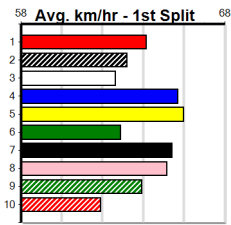

HORSHAM DOORS & GLASS

Distance: 410m, Race Type: Grade 5, Total Prizemoney: $2,925
1st: $1,950, 2nd: $600, 3rd: $300, 4th: $75

3

2:57PM
(VIC time)

SIDE OF ICE (4) showed good early burn here two runs back and a clean getaway can see her lead throughout. MORAIN ARNIE (5) has been placed in four of seven and he will get a nice cart across early. TADEN BALE (8) is better than his past few runs

Watchdog Tips:

4 **5** **8** **1**

Bet:

Win 4