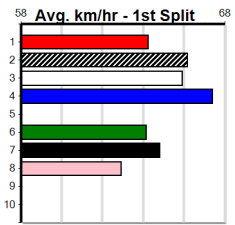

WEBB CON MARINE

Distance: 485m, Race Type: Mixed 4/5, Total Prizemoney: \$3,875
1st: \$2,600, 2nd: \$800, 3rd: \$400, 4th: \$75

6

3:57PM

(VIC time)

FLYING ZULU (4) is one of the best in the business and he is expected to light up the clock today.
MIGHTY QUINN (1) has a great record here and he will be charging at the business end.
BOROUGH BANKER (3) was brilliant at Warrnambool