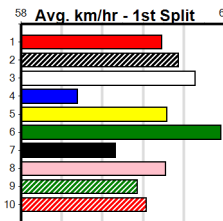

WARRACK BUTCHERY

Distance: 410m, Race Type: Grade 5, Total Prizemoney: $2,925
1st: $1,950, 2nd: $600, 3rd: $300, 4th: $75

11

5:30PM

(VIC time)

TIGGERLONG GAS (1) was a brilliant 22.52 Geelong winner last time and he looks very well graded again. LAMIA FAWN (8) is showing loads of potential and she just needs some luck through the bend. XYLYUS BALE (6) does his best racing here.

Watchdog Tips:

1

8

6

7

Bet:

Win 1