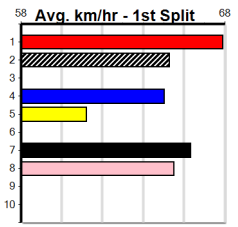

MONTROSE IGA LIQUOR

Distance: 350m, Race Type: Grade 5 T3, Total Prizemoney: \$1,530
1st: \$1,000, 2nd: \$320, 3rd: \$160, 4th: \$50

10

1:47PM

(VIC time)

ROWDAN (7) was a scorching winner here 3 starts back and he looks awfully hard to hold out in the reduced field here. DUCHESS SAL (1) can find the arm soon after box rise from her gun draw and she could be in front for a long way.