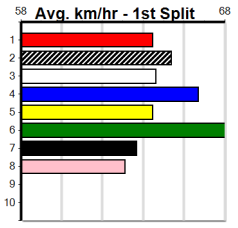

GREYHOUND ADOPTION PROGRAM

Distance: 300m, Race Type: Tier 3 - Grade 7, Total Prizemoney: $1,530
1st: $1,000, 2nd: $320, 3rd: $160, 4th: $50

2

11:05AM

(VIC time)

RAPIDFIRE LAYLA (2) will find this much easier than her recent outings and she could have a bit too much class for her rivals today. SODA GRENADIER (4) has produced smart placings in 2 of his last 4 starts and he could be right in the finish.

Watchdog Tips: **2** **4** **6** **3** **Bet:** **Box Trifecta 2,3,4,6 ($10 for 41.67%)**