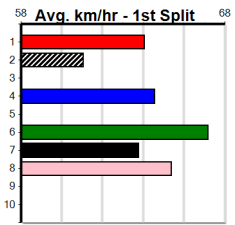

PITSTOP MOWER REPAIRS (1-2 WINS)

Distance: 300m, Race Type: Tier 3 - Restricted Win, Total Prizemoney: \$1,530
1st: \$1,000, 2nd: \$320, 3rd: \$160, 4th: \$50

9

1:22PM

(VIC time)

HERE'S TO LOUIE (4) has plenty of talent and he may only need to step cleanly to salute in this type of race. UTANA RHINO (6) showed good speed in her solid placing here 3 starts back and can challenge. ORIENTAL EMERALD (7) has claims as well here.