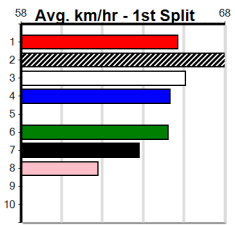

10 * NO RESERVE *****

Trainer:

Owner(s):

1	2	3	4	5	6	7	8
1	2	3	4	5	6	7	8
Prize							
Best							
Starts							
Trk/Dst							
APM							

JVDM GREEN LIGHT ON PODCAST

Distance: 300m, Race Type: Grade 5 T3, Total Prizemoney: \$1,530
1st: \$1,000, 2nd: \$320, 3rd: \$160, 4th: \$50