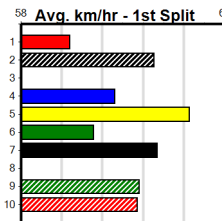

Healesville

SPORTSBET NOBODY DOES IT EASIER

Distance: 300m, Race Type: Tier 3 - Maiden, Total Prizemoney: $1,530
1st: $1,000, 2nd: $320, 3rd: $160, 4th: $50

1
10:44AM
(VIC time)

RIPPED MIKADO (4) has recorded handy placings in 2 of his last 4 starts and he may only need an ounce of luck early to salute in a race of this nature. DASH ABOUT (3) has plenty of talent and early speed but seems to find one better most times.

Watchdog Tips: **4** **3** **1** **8** **Bet:** **Box Trifecta 1,3,4,7,8 ($10 for 16.67%)**