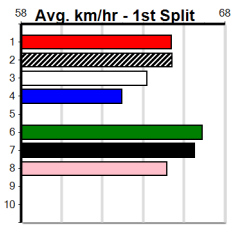

CROYDON HOMING PIGEON CLUB

Distance: 350m, Race Type: Grade 5 T3, Total Prizemoney: \$1,530
1st: \$1,000, 2nd: \$320, 3rd: \$160, 4th: \$50

8

12:58PM

(VIC time)

NEW WAVE WHINE (1) is much better than his recent form may suggest and he could be the one to beat from his gun draw. PERFECT SAL (6) can come out running in his races and he clearly does hid best racing up the straight here.