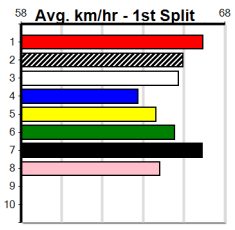

FRANK MURPHY MEMORIAL

Distance: 545m, Race Type: Special Event, Total Prizemoney: $10,075
1st: $7,000, 2nd: $2,000, 3rd: $1,000, 4th: $75

6

8:50PM

(VIC time)

CRACKERJACK BOOM (1) can be hard to follow but the red alley should see him hold the top early.
MULTI MATT (3) is as consistent as they come and he will keep the pressure on throughout.
AWESOME AVENGER (5) can carve out time when in the clear

Watchdog Tips: **1** **3** **5** **4** **Bet:** **Win 1**

Form	Box	Weight	Dist	Track	Date	Time	BON	Margin	1st/2nd (Time)	PIR	Checked	Comment	W/R	Split 1	S/P	Grade	Winning Boxes															
1 CRACKERJACK BOOM [4]																	<i>Drawn to lead, will get cover, hard to reel in</i>															
WBK D Feb-21 FERNANDO BALE																	MAXIMUM KACK								$4.20							
Trainer: Jordan Cooper (Lethbridge)																									<table border="1"> <tr><td>1</td><td>2</td><td>3</td><td>4</td><td>5</td><td>6</td><td>7</td><td>8</td></tr> <tr><td>1</td><td>2</td><td>4</td><td>3</td><td>5</td><td>6</td><td>1</td><td>1</td><td>3</td></tr> <tr><td colspan="8">Prize Best $99,180.00</td></tr> <tr><td colspan="8">Starts FSTD</td></tr> <tr><td colspan="8">Trk/Dst 61-15-11-8</td></tr> <tr><td colspan="8">APM 0-0-0-0</td></tr> <tr><td colspan="8">$29454</td></tr> </table>							
4th (3) 32.7 515 SAN R7 02-May-24 29.51 29.33 0.75LFUNNY OLD FELLOW (29.46) Q/2233 . . . . . 5.11 $5.20 5F																																
2nd (1) 32.7 600 MEA R7 11-May-24 34.45 34.45 0.10LFERNANDO DUKE (34.45) M/2222 . . . . . 9.12 $3.70 5H																																
2nd (4) 32.6 600 MEA R6 18-May-24 34.65 34.32 2.25LFERNANDO DUKE (34.49) M/2233 . . . . . 9.08 $3.90 5F																																
7th (6) 32.6 600 MEA R4 25-May-24 35.32 34.17 15.00LEXPLODED (34.32) M/7777 . . . . . 9.79 $4.50 5																																
Owner(s): J Cooper																																

2 BYE GEORGIE [5]																	<i>Front runner but will push up the track, risky</i>															
LTF B Nov-20 ANDO'S MAC																	MONICA TEE								$10.00							
Trainer: Rosalie Kerr (Caldermeade)																									<table border="1"> <tr><td>1</td><td>2</td><td>3</td><td>4</td><td>5</td><td>6</td><td>7</td><td>8</td></tr> <tr><td>1</td><td>1</td><td>2</td><td>1</td><td>2</td><td>1</td><td>2</td><td>1</td></tr> <tr><td colspan="8">Prize Best $42,540.00</td></tr> <tr><td colspan="8">Starts FSTD</td></tr> <tr><td colspan="8">Trk/Dst 55-8-5-7</td></tr> <tr><td colspan="8">APM 0-0-0-0</td></tr> <tr><td colspan="8">$15030</td></tr> </table>							
3rd (1) 28.8 660 BAL R4 08-May-24 38.43 37.98 6.50LPASS MARK (37.98) Q/3335 . . . . W 12.95 $14.40 S																																
8th (6) 28.9 715 SAN R5 16-May-24 42.65 41.62 9.50LFAST MINARDI (42.02) M/2578 . . . . . 6.18 $81.20 SH																																
1st (1) 28.9 595 SAP R9 20-May-24 34.20 34.20 2.50LMINISTER MENTOR (34.38) M/1111 . . . . . 9.17 $6.00 X45																																
4th (4) 29.2 595 SAN R10 24-May-24 34.74 34.11 6.00LDOTTY'S GIFT (34.33) M/4776 . . . . . 9.32 $4.20 5																																
Owner(s): G Connell																																

3 MULTI MATT [3]																	<i>Honest as they come, early speed, danger</i>															
WBK D Oct-20 MEPUNGA BLAZER																	MEPUNGA MOLLY								$4.60							
Trainer: Jeffrey Britton (Anakie)																									<table border="1"> <tr><td>1</td><td>2</td><td>3</td><td>4</td><td>5</td><td>6</td><td>7</td><td>8</td></tr> <tr><td>2</td><td>1</td><td>3</td><td>4</td><td>2</td><td>3</td><td>1</td><td></td></tr> <tr><td colspan="8">Prize Best $128,760.00</td></tr> <tr><td colspan="8">Starts 30.73</td></tr> <tr><td colspan="8">Trk/Dst 68-14-12-13</td></tr> <tr><td colspan="8">APM 1-1-0-0</td></tr> <tr><td colspan="8">$18878</td></tr> </table>							
3rd (3) 33.5 525 MEP R6 01-May-24 30.14 29.74 1.5LLAUNCH CODE (30.04) M/4454 . . . . . 5.21 $22.90 X45																																
2nd (5) 33.9 515 SAN R12 09-May-24 30.02 29.19 4.75LFAST MINARDI (29.69) M/3454 . . . . . 5.16 $7.40 X45																																
3rd (6) 34.0 515 SAN R9 16-May-24 29.55 29.21 5.00LIN THE HUB (29.21) M/4333 . . . . . 5.17 $16.10 X34																																
2nd (4) 34.2 460 GEL R6 25-May-24 25.87 25.62 0.50LDESTRUCTIVELY (25.84) M/222 . . . . . 6.61 $4.20 5																																
Owner(s): Hammy (SYN), G Farrugia, W Gallagher, M Field