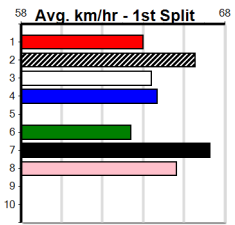

12

10:48PM
(VIC time)

BLACKPOOL DOZER (4) normally comes out running and he should be able to steal a break in the middle stages. NOCTILUCENT (7) has been consistent to date and she will pressure the blue throughout. MORaine ARNIE (8) may be the value runner.