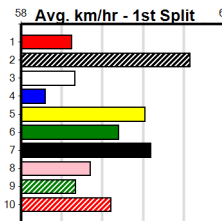

ENG WGL 2024-06-04

Ballarat

2

7:27PM

(VIC time)

SPORTSBET BET WITH MATES FINAL

Distance: 450m, Race Type: Maiden Final, Total Prizemoney: \$14,725

1st: \$10,000, 2nd: \$3,100, 3rd: \$1,550, 4th: \$75