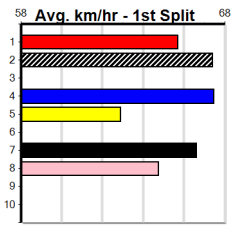

SOUTHERN SHEETMETAL

Distance: 390m, Race Type: Mixed 4/5, Total Prizemoney: $3,360
1st: $2,250, 2nd: $690, 3rd: $345, 4th: $75

11

10:33PM
(VIC time)

TIGER TIME (1) is a prolific winner and he should be primed to fire fresh and he can notch up career win number 50. ASTON PING (7) has a nice turn of foot and the small field suits, while ERUDITE BALE (8) is racing with great confidence.

Watchdog Tips: **1** **7** **8** **5** **Bet:** **Win 1**

Winning Boxes

Form	Box	Weight	Dist	Track	Date	Time	BON	Margin	1st/2nd (Time)	PIR	Checked	Comment	W/R	Split 1	S/P	Grade	
1 TIGER TIME [5] <i>Resuming, huge talent when fit, main danger</i>																	
BD	D				Nov-18												
										NOVA HEART		$1.90		<table border="1"> <caption>Winning Boxes</caption> <thead> <tr><th>1</th><th>2</th><th>3</th><th>4</th><th>5</th><th>6</th><th>7</th><th>8</th></tr> </thead> <tbody> <tr><td>6</td><td>3</td><td>7</td><td>8</td><td>7</td><td>1</td><td>6</td><td>11</td></tr> <tr><td>Prize Best</td><td colspan="7">$155,562.50</td></tr> <tr><td>Starts</td><td colspan="7">142-49-19-22</td></tr> <tr><td>Trk/Dst</td><td colspan="7">2-0-0-1</td></tr> <tr><td>APM</td><td colspan="7">$12110</td></tr> </tbody> </table>			
Trainer: Maureen Bloom (Mount Moriac)																	
3rd	(7)	33.8	400	GEL	R6	29-Dec-23	22.74	22.33	6.00	POWER OUT (22.33)	M/44	.	.	.	8.55	$1.70	FFA
4th	(8)	34.3	460	GEL	R12	19-Jan-24	26.14	25.69	6.00	BOSTON GARDEN (25.73)	M/533	.	.	.	6.82	$1.50	VET
4th	(8)	34.0	400	GEL	R5	12-Feb-24	23.15	22.62	8.00	SPRING AMMO (22.62)	M/47	.	.	.	8.57	$2.50	VET
3rd	(2)	33.0	390	BAL	R3	27-Feb-24	21.95	21.65	4.50	SILVER BRUTE (21.65)	M/33	.	.	.	8.47	$19.60	VET
Owner(s): A Croxford																	

Winning Boxes

2 TOP PAYER [4] <i>*** SCRATCHED ***</i>																	
BK	D				Jan-21												
										PUZZLES		$3.40		<table border="1"> <caption>Winning Boxes</caption> <thead> <tr><th>1</th><th>2</th><th>3</th><th>4</th><th>5</th><th>6</th><th>7</th><th>8</th></tr> </thead> <tbody> <tr><td>3</td><td>3</td><td>4</td><td>1</td><td>1</td><td>1</td><td>3</td><td>1</td></tr> <tr><td>Prize Best</td><td colspan="7">$67,309.29</td></tr> <tr><td>Starts</td><td colspan="7">59-17-14-7</td></tr> <tr><td>Trk/Dst</td><td colspan="7">5-1-2-1</td></tr> <tr><td>APM</td><td colspan="7">$12645</td></tr> </tbody> </table>			
Trainer: Deb Carr (Mininera)																	
5th	(6)	34.5	450	WBL	R11	25-Apr-24	25.61	24.87	4.25	SUPER SHANKS (25.32)	Q/223	.	.	.	6.57	$40.20	SH
4th	(1)	34.6	450	WBL	R8	01-May-24	25.32	24.99	1.25	QUINLAN BALE (25.23)	M/465	.	.	.	6.59	$6.30	S
2nd	(4)	34.7	390	BAL	R11	15-May-24	22.11	22.06	0.75	LEXPLOSIVE DEBT (22.06)	M/22	.	.	.	8.49	$2.20	X45
5th	(4)	35.0	450	BAL	R7	26-May-24	25.77	24.76	11.00	CHAMPAGNE CUDDLE	M/755	.	.	.	6.59	$20.10	SH
Owner(s): E Christian																	

3 *** VACANT BOX ***																
Trainer:																
Owner(s):																

Winning Boxes

4 JUDY'S REDEEMER [5] <i>Honest type but will cop too much pressure early</i>																	
BE	B				Feb-21												
										MADAM BUTTERFLY		$10.00		<table border="1"> <caption>Winning Boxes</caption> <thead> <tr><th>1</th><th>2</th><th>3</th><th>4</th><th>5</th><th>6</th><th>7</th><th>8</th></tr> </thead> <tbody> <tr><td>2</td><td>2</td><td>4</td><td>1</td><td>1</td><td>1</td><td>1</td><td>1</td></tr> <tr><td>Prize Best</td><td colspan="7">$30,320.00</td></tr> <tr><td>Starts</td><td colspan="7">60-11-10-6</td></tr> <tr><td>Trk/Dst</td><td colspan="7">21-4-4-2</td></tr> <tr><td>APM</td><td colspan="7">$9115</td></tr> </tbody> </table>			
Trainer: Keith Lloyd (Anakie)																	
7th	(2)	29.0	390	BAL	R7	10-Apr-24	23.08	21.89	14.00	LGUNAI PRINCE (22.11)	M/57	.	.	.	8.51	$5.70	X45
2nd	(6)	28.9	390	WBL	R10	18-Apr-24	22.59	22.32	4.00	TIGGERLONG GAS (22.32)	M/12	.	.	.	8.65	$4.30	FFA
5th	(5)	28.8	400	GEL	R11	26-Apr-24	23.09	22.29	12.00	LIRVING BALE (22.29)	M/45	.	.	.	8.68	$18.90	X45
F	(7)	28.8	400	GEL	R10	17-May-24	0.00	22.62	.	ALL TALENT (22.62)	M/6	.	.	V10	8.65	$38.40	X45
Owner(s): MILLIONAIRES (SYN), J Farrugia, A Farrugia																	

Winning Boxes

5 ASTON WESTERN (NSW)[4] <i>Talented but can be hard to follow, tough ask</i>																	
BK	D				Feb-22												
										FANTASTIC DOTTY		$6.00		<table border="1"> <caption>Winning Boxes</caption> <thead> <tr><th>1</th><th>2</th><th>3</th><th>4</th><th>5</th><th>6</th><th>7</th><th>8</th></tr> </thead> <tbody> <tr><td>1</td><td>1</td><td>2</td><td>1</td><td>1</td><td>1</td><td>1</td><td>1</td></tr> <tr><td>Prize Best</td><td colspan="7">$19,740.00</td></tr> <tr><td>Starts</td><td colspan="7">22-08</td></tr> <tr><td>Trk/Dst</td><td colspan="7">30-7-8-4</td></tr> <tr><td>APM</td><td colspan="7">3-1-0-1</td></tr> <tr><td>APM</td><td colspan="7">$8181</td></tr> </tbody> </table>			
Trainer: Wayne Gray (Wendouree)																	
3rd	(6)	33.4	390	BAL	R10	24-Apr-24	22.49	22.02	3.50	DAINTREE DAMAGE (22.25)	S/53	.	.	.	8.64	$25.20	X45
1st	(4)	33.8	390	BAL	R12	08-May-24	22.08	22.06	1.00	FAST LOVE (22.14)	Q/11	.	.	.	8.40	$5.60	5
5th	(4)	33.8	390	SHP	R3	13-May-24	22.82	21.99	8.00	CORTEZ BALE (22.29)	S/86	.	.	.	9.35	$2.30	5
5th	(2)	34.0	390	BAL	R4	27-May-24	22.64	22.20	4.00	WILD REPUTATION (22.37)	M/54	.	.	.	8.80	$1.40	X45
Owner(s): P Hammerstein