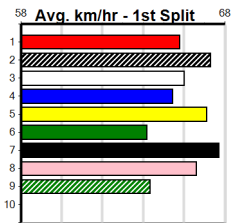

A1 SIGNAGE

Distance: 450m, Race Type: Mixed 4/5, Total Prizemoney: $3,360
1st: $2,250, 2nd: $690, 3rd: $345, 4th: $75

SHIMA CURRENT (5) can run the hands off the clock when in the clear and he just needs to time the start. TOMMY TEQUILA (2) is better than his past few runs and he can settle on the speed. ROYAL GYPSY (7) is always thereabouts and may be value

Watchdog Tips: **5** **2** **7** **3** **Bet:** Win 5

Form	Box	Weight	Dist	Track	Date	Time	BON	Margin	1st/2nd (Time)	PIR	Checked	Comment	W/R	Split 1	S/P	Grade	Winnings Boxes															
1	BK			B														SWIFT VODKA (NSW)[5] NORMAN'S GIRL $16.00 <i>Needs to lead, too much pace outside, tested</i>														
Trainer: Renee Kenyon (Lara)																	1	2	3	4	5	6	7	8								
6th (7) 29.2 500 BEN R8 26-Apr-24 28.55 28.11 6.50LLYRICAL LASSY (28.11) M/655 . . . 6.61 $5.10 X45																	Prize	$28,750.00														
5th (7) 28.6 515 SAP R6 05-May-24 30.63 29.71 13.00LLURE OF KILKENNY (29.79) M/4555 . . . 5.19 $7.10 X45																	Best	NBT														
3rd (1) 29.0 450 BAL R4 15-May-24 25.66 24.79 9.50LONE ROOSTER (25.03) M/223 . . . 6.65 $3.80 5																	Starts	41-9-9-4														
6th (6) 28.7 450 SHP R7 20-May-24 25.90 25.27 6.00LGOT A PRINCIPLE (25.50) M/445 . . . 6.81 $9.20 5																	Trk/Dst	1-0-0-1														
Owner(s): GLASWEGIAN ANGEL (SYN), A Kenyon, R Kenyon, A Kenyon																	APM	$12311														

2	RBD			D														TOMMY TEQUILA (NSW)[4] DAZZLING BLING $3.60 <i>No luck of late, can settle on the pace, danger</i>							
Trainer: Rebecca Gibbons (Avalon)																									
6th (7) 31.5 450 WBL R10 25-Apr-24 25.46 24.87 7.00FLYING ZULU (24.99) M/555 . . . 6.61 $30.00 SH																									
5th (3) 31.8 515 SAN R8 02-May-24 29.85 29.33 6.50SHIMA CURRENT (29.39) M/3345 . . . 5.14 $9.50 FFA																									
8th (6) 31.8 515 SAN R8 09-May-24 30.14 29.19 9.00LHERE COMES ARTIE (29.52) M/6778 . . . 5.23 $9.10 SH																									
6th (1) 31.7 450 BAL R6 26-May-24 25.44 24.76 10.00LXPLICIT (24.76) M/444 . . . 6.51 $10.40 SH																									
Owner(s): Evolution (SYN), T Fogarty, J Phillips																									

3	BD			B														CRIMSON KIT [5] CRIMSON VIXEN $10.00 <i>Great win last time but this is harder, place best</i>							
Trainer: John Hickey (Hopetoun Park)																									
ST (-) 25.6 390 BAL 24-Apr-24 23.48 5.50L Trial Cleared S/23 . . . 3of4 . . . 8.72 $. ST																									
5th (4) 25.1 390 BAL R9 15-May-24 22.79 22.06 6.00NO RIGHT TURNS (22.37) M/65 . . . 8.91 $6.30 X67																									
6th (6) 25.5 300 HVL R2 19-May-24 17.13 16.55 4.75LMISSES EASY (16.80) M/6 . . . 4.11 $24.60 X67																									
1st (6) 25.0 450 BAL R5 22-May-24 25.39 25.22 3.5LIM BOSSY (25.63) Q/111 . . . 6.52 $13.20 RW																									
Owner(s): J Hickey																									

4	BK			D														BLACK OMBRE [5] BLACK OPIUM $8.00 <i>Resuming, talented when fit but needs the run</i>							
Trainer: Jason Thompson (Pearcedale)																									
3rd (8) 33.0 460 GEL R9 16-Feb-24 26.20 25.63 5.00LJACK DISNEY (25.85) M/666 . . . 6.80 $13.70 5F																									
1st (7) 33.2 485 HOR R4 27-Feb-24 27.30 26.71 9.50LOCEAN BURN (27.95) M/111 . . . 6.69 $1.90 RWH																									
1st (8) 33.0 485 HOR R5 08-Mar-24 27.07 26.75 4.00LANOTHER HOUDINI (27.33) M/311 . . . SW . . . 6.62 $3.70 RWF																									
6th (1) 33.0 515 SAN R4 14-Mar-24 30.45 29.27 13.00LPEAKY JOE (29.57) M/7666 . . . 5.21 $5.50 SH																									
Owner(s): BLACK OPAL (SYN), S Thompson, S Buccilli, B Buccilli, J Thompson