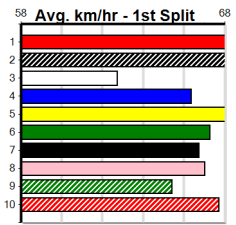

SPORTSBET BALLARAT CUP FINAL

8
9:30PM
(VIC time)

Distance: 450m, Race Type: S/E Group 2, Total Prizemoney: $83,000
1st: $55,000, 2nd: $16,000, 3rd: $8,000, 4th: $4,000

MATT LOCH (2) has been phenomenal since resuming from a spell and he may be able to clear the red before the bend. EXPLICIT (1) is a superstar but he can't afford to make any mistakes at box rise. PAT ABILITY (8) is ideally drawn and may be value

Watchdog Tips: **2** **1** **8** **3** Bet: **Box Trifecta 1,2,3,8 ($10 for 41.67%)**

Form	Box	Weight	Dist	Track	Date	Time	BON	Margin	1st/2nd (Time)	PIR	Checked	Comment	W/R	Split 1	S/P	Grade
1	EXPLICIT [2]	Superstar, five from five out of the red, danger														
BK	D	Jan-22	BERNARDO						BRUEGHELINO							
Trainer:	Jason Thompson (Pearcedale)	$2.40														
1st (1)	33.1	450	SHP	R10	23-Mar-24	24.66	24.66	2.75	LSMOOTH PLANE (24.84)	Q/111	.	SW	.	6.41	$1.70	GRP2
1st (7)	32.9	515	SAN	R6	04-Apr-24	29.37	29.15	0.25	LUSUCCEED (29.39)	M/1111	.	.	.	5.05	$1.40	X45
8th (8)	32.7	520	CAN	R5	18-Apr-24	30.41	29.42	14.00	HECTOR FAWLEY (29.42)	2388	M2c3cgxc88	V	.	5.40	$4.00	O
1st (3)	33.1	450	BAL	R6	26-May-24	24.76	24.76	7.50	LROYAL GYPSY (25.27)	M/111	.	SW	.	6.47	$1.70	SH
Owner(s):	A Tullio															

2	MATT LOCH [1]	Airborne at present, can clear the red early, yes														
BK	D	Dec-21	AUSSIE INFRARED						STEPPING							
Trainer:	Michelle Mallia (Avalon)	$2.60														
1st (4)	35.6	450	WBL	R10	01-May-24	24.99	24.99	2.75	L MORTON (25.17)	M/311	.	SW	.	6.53	$3.80	GRP2
1st (7)	35.6	450	BAL	R7	08-May-24	24.83	24.83	4.00	LMOCK FISH (25.10)	Q/111	.	.	.	6.40	$1.50	SH
1st (1)	36.2	450	BAL	R8	15-May-24	24.79	24.79	1.00	L VINCENT BALE (24.85)	M/111	.	SW	.	6.45	$1.50	GL
1st (7)	35.6	450	BAL	R4	26-May-24	24.96	24.76	3.5	LQUINLAN BALE (25.20)	M/311	.	SW	.	6.52	$1.20	SH
Owner(s):	M Mallia															

3	HE SHINES [3]	Continues to rise to the occasion, must keep safe														
BK	D	Jan-22	SHIMA SHINE						AMARA LUCY							
Trainer:	David Kerr (Caldermeade)	$10.00														
1st (6)	32.4	450	BAL	R10	08-May-24	25.29	24.83	6.50	RESCHEDULE (25.72)	M/411	.	SW	.	6.75	$2.00	X67
1st (7)	32.4	450	BAL	R10	15-May-24	25.16	24.79	4.75	L TINKER CONALL (25.49)	M/461	.	.	.	6.72	$1.70	5
1st (8)	32.8	460	WGL	R7	21-May-24	25.95	25.83	2.50	LFABS UDON (26.13)	M/322	.	.	.	6.57	$1.90	5
1st (7)	32.7	450	BAL	R8	26-May-24	24.84	24.76	6.00	L DUCATI ROY (25.26)	Q/221	.	SW	.	6.64	$12.50	SH
Owner(s):	G Connell															

4	CHAMPAGNE CUDDLE [3]	Great heat winner, draw is a worry, next time														
BK	D	Mar-22	BERNARDO						NO TALKING							
Trainer:	Graeme Jose (Catani)	$21.00														
2nd (3)	34.3	460	WGL	R8	23-Apr-24	26.07	25.67	6.00	L DIE HARD (25.67)	M/222	.	SW	.	6.54	$5.10	X45
8th (8)	34.0	450	BAL	R6	08-May-24	25.91	24.83	13.00	L PEAKY JOE (25.06)	M/578	.	.	.	6.62	$13.90	SH
1st (1)	33.9	450	BAL	R7	15-May-24	25.08	24.79	2.00	L CREATOR (25.20)	M/111	.	.	.	6.45	$3.30	X45
1st (2)	34.1	450	BAL	R7	26-May-24	25.02	24.76	3.00	L DESCRIPTION (25.21)	M/111	.	SW	.	6.46	$8.00	SH
Owner(s):	D Cumes															

5	KINGSLEY BALE (NSW)[4]	Explodes mid race, capable of causing an upset														
WBD	D	Mar-22	DROOPYS SYDNEY						DYNA UNI							
Trainer:	Thomas Daily (Anakie)	$12.00														
1st (6)	29.8	525	MEA	R9	04-May-24	30.03	29.61	1.00	L MICHALIS (30.09)	Q/1111	.	.	.	5.04	$2.80	5
1st (4)	29.9	450	BAL	R9	08-May-24	24.95	24.83	3.00	L JETSTREAM ICON (25.16)	Q/111	.	.	.	6.47	$2.00	SH
8th (4)	29.9	450	BAL	R8	15-May-24	25.54	24.79	11.00	L MATT LOCH (24.79)	Q/226	.	.	.	6.50	$7.50	GL
2nd (7)	29.8	450	BAL	R5	26-May-24	25.08	24.76	0.75	L PAT ABILITY (25.04)	Q/222	.	SW	.	6.41	$4.60	SH
Owner(s):	B Wheeler