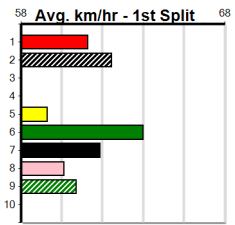

SPORTSBET EVERY DOG HAS ITS DAY

Distance: 390m, Race Type: Maiden, Total Prizemoney: $2,535
1st: $1,680, 2nd: $520, 3rd: $260, 4th: $75

1
7:08PM
(VIC time)

TEMPER TANTRUM (6) has shown slick early speed in her four runs to date and she should turn for home with a nice break. ALL DONE UP (1) was narrowly beaten here on debut and he will be ready to fire after a freshen up. STRAIGHT SPEED (4) has claims

Watchdog Tips: **6** **1** **4** **3** **Bet:** **Win 6**