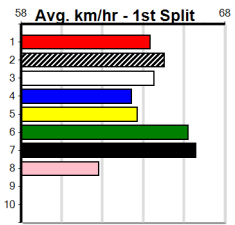

10 * NO RESERVE *****

Trainer:

Owner(s):

1	2	3	4	5	6	7	8
1	2	3	4	5	6	7	8

Distance: 390m, Race Type: Grade 5, Total Prizemoney: \$1,530
1st: \$1,000, 2nd: \$320, 3rd: \$160, 4th: \$50

11

6:18PM

(VIC time)