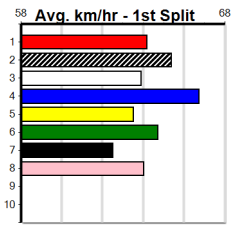

EDWARDS ELECTRICAL (275+ RANK)

Distance: 450m, Race Type: Grade 5, Total Prizemoney: \$1,530
1st: \$1,000, 2nd: \$320, 3rd: \$160, 4th: \$50

8

5:15PM

(VIC time)

DIVA DAVINA (6) was never headed in her handy 25.67 win here last time and a similar run tonight can see her score again. SMOKIN' ARROW (7) is better than his form indicates and he will be strong in the run home. INDY DELTA (8) won't be too far away