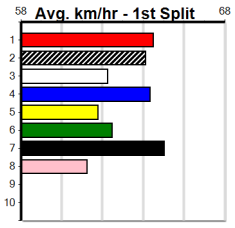

MATKO HIRE (275+ RANK)

Distance: 450m, Race Type: Grade 5, Total Prizemoney: $1,530
1st: $1,000, 2nd: $320, 3rd: $160, 4th: $50

6
4:37PM
(VIC time)

LOLLY SHOP GIRL (2) powered to the line in her top 22.34 win here and a similar run today will see her score again. MR. QUIRKY (6) has caught the eye in his past two and he will be very strong in the run home. TAPERING OFF (7) is more than capable.

Watchdog Tips: **2** **6** **7** **8** **Bet:** **Box Trifecta 2,6,7,8 ($10 for 41.67%)**

Form	Box	Weight	Dist	Track	Date	Time	BON	Margin	1st/2nd (Time)	PIR	Checked	Comment	W/R	Split 1	S/P	Grade	Winning Boxes								
1 JUST A BREW [5] <i>Struggling but goes well here, place claims</i>																	$6.00								
WBK	D	Feb-20	ORSON ALLEN				MEPUNGA FAME											1	2	3	4	5	6	7	8
Trainer: Raymond Brewer (Camperdown)																	3	1	1	1	1	1	1	1	
Prize Best $14,870.00																									
Starts 61-9-1-10																									
Trk/Dst 22-6-1-4																									
APM $2615																									
Owner(s): R Brewer																									
2 LOLLY SHOP GIRL [5] <i>Dominant winner here last time, hard to hold out</i>																	$3.40								
BK	B	Jan-21	BARCIA BALE				WYNBURN LUCIFER											1	2	3	4	5	6	7	8
Trainer: James Forbes (Ross Creek)																	3	1	1	1	1	1	1	2	
Prize Best $21,080.00																									
Starts 74-8-6-12																									
Trk/Dst 2-0-0-0																									
APM $3729																									
Owner(s): J Forbes																									
3 IVERSON [5] <i>Racing well below her best, likely to struggle</i>																	$21.00								
BE	B	Dec-19	MY REDEEMER				MIRACLES HAPPEN											1	2	3	4	5	6	7	8
Trainer: Narelle Byrne (Koroit)																	1	2					1		
Prize Best $9,325.00																									
Starts 66-4-7-6																									
Trk/Dst 40-4-3-4																									
APM $849																									
Owner(s): E Steel																									
4 LUCY DEEDS [5] <i>Poor record here but has talent, place hope</i>																	$10.00								
BK	B	Mar-21	BERNARDO				BEAUT DEEDS											1	2	3	4	5	6	7	8
Trainer: Vicki Anders (Koroit)																	3			1					
Prize Best $7,575.00																									
Starts 35-4-4-9																									
Trk/Dst 17-0-1-5																									
APM $2248																									
Owner(s): G Anders																									
5 THAI MOGWAI [5] <i>Strong winner two runs back, harder today</i>																	$7.50								
BK	D	Oct-21	BARCIA BALE				ZIPPING JAMIE											1	2	3	4	5	6	7	8
Trainer: Kathrynne Tabb (Lara)																	1	1	1	1	1				
Prize Best $6,033.57																									
Starts 37-4-2-2																									
Trk/Dst 0-0-0-0																									
APM $2984																									
Owner(s): S Randle																									
6 MR. QUIRKY [5] <i>Caught the eye in his past two, major player</i>																	$6.00								
BK	D	Jan-21	ZAMBORA BROCKIE				SISCO SIZZLE											1	2	3	4	5	6	7	8
Trainer: Allan Brookes (Koroit)																	1		1	1			1		
Prize Best $3,895.00																									
Starts 36-4-1-3																									
Trk/Dst 10-0-1-1																									
APM $1120																									
Owner(s): MANY WINNERS (SYN), A Brookes, P Keane, G Dix, G Thomson, B Keane																									
7 TAPERING OFF [5] <i>Drops in class, strong in the run home, threat</i>																	$4.80