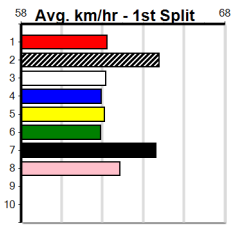

ENG HVL 2024-05-17

GREYHOUND ADOPTION PROGRAM (275)

Distance: 450m, Race Type: Grade 7, Total Prizemoney: \$1,530
1st: \$1,000, 2nd: \$320, 3rd: \$160, 4th: \$50

4

3:52PM

(VIC time)

Watchdog Tips: **0 0 0 0** Bet: **.**