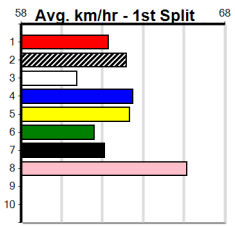

MACEY'S BISTRO (275+ RANK)

Distance: 390m, Race Type: Maiden, Total Prizemoney: $1,530
1st: $1,000, 2nd: $320, 3rd: $160, 4th: $50

2

3:07PM
(VIC time)

Watchdog Tips: **0 0 0 0** Bet: .