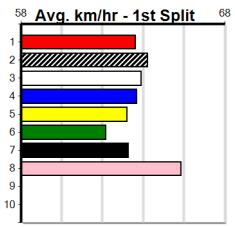

PADDY WANTS PATS (275+ RANK)

Distance: 390m, Race Type: Grade 6, Total Prizemoney: $1,530
1st: $1,000, 2nd: $320, 3rd: $160, 4th: $50

9

5:35PM
(VIC time)

Watchdog Tips: **0 0 0 0** Bet: **0**