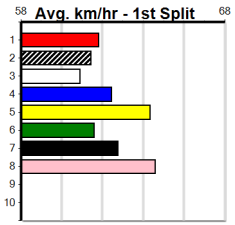

WANNON FUNCTION CENTRE (275+RANK)

Distance: 390m, Race Type: Grade 7, Total Prizemoney: $1,530
1st: $1,000, 2nd: $320, 3rd: $160, 4th: $50

3

3:32PM

(VIC time)

Watchdog Tips: **0 0 0 0** Bet: **.**