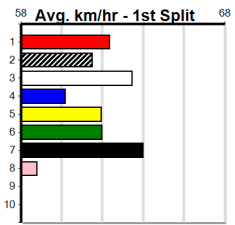

SPORTSBET BET WITH MATES (275+ RAN

Distance: 390m, Race Type: Maiden, Total Prizemoney: $1,530
1st: $1,000, 2nd: $320, 3rd: $160, 4th: $50

1

2:42PM
(VIC time)

Watchdog Tips: **0 0 0 0** Bet: **0**