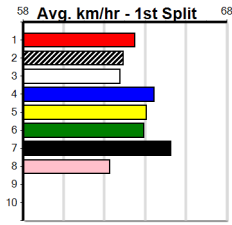

SPORTSBET SAME RACE MULTI (275+ RA

Distance: 390m, Race Type: Grade 5, Total Prizemoney: $1,530
1st: $1,000, 2nd: $320, 3rd: $160, 4th: $50

12

6:37PM
(VIC time)

HARRY HOTCAKES (8) returned to form with a strong 22.38 Ballarat win and he is ideally drawn out wide. DIMORA ASHLEY (7) has the speed to cross and lead and she will give a great sight in front.
BOURBON BULLET (5) has the engine

Watchdog Tips: 8 7 5 1 Bet: Win 8