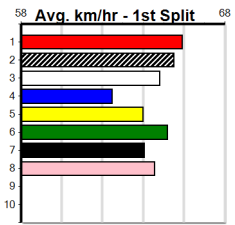

Warrnambool

BROAD TREE CARE (275+ RANK)

Distance: 390m, Race Type: Grade 5, Total Prizemoney: \$1,530
1st: \$1,000, 2nd: \$320, 3rd: \$160, 4th: \$50

10

5:59PM

(VIC time)

UDANI BALE (8) has the class edge over his rivals and he returned to form with a smart 23.41 Horsham win. THAT'S RARE (1) has a good record here and she will be on the pace from the outset. NAIPER BALE (7) just needs luck early on.