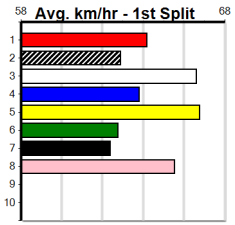

5

Distance: 390m, Race Type: Grade 5, Total Prizemoney: $1,530
1st: $1,000, 2nd: $320, 3rd: $160, 4th: $50

4:09PM

(VIC time)

Watchdog Tips: 0 0 0 0 Bet: .