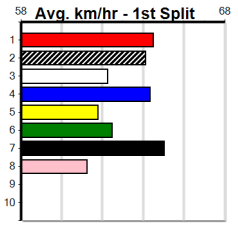

MATKO HIRE (275+ RANK)

Distance: 450m, Race Type: Grade 5, Total Prizemoney: $1,530
1st: $1,000, 2nd: $320, 3rd: $160, 4th: $50

6

4:37PM
(VIC time)

Watchdog Tips: **0 0 0 0** Bet: **0**