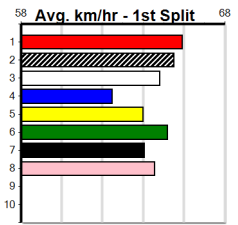

BROAD TREE CARE (275+ RANK)

Distance: 390m, Race Type: Grade 5, Total Prizemoney: \$1,530
1st: \$1,000, 2nd: \$320, 3rd: \$160, 4th: \$50

10

5:59PM

(VIC time)

Watchdog Tips:

0 0 0 0

Bet: