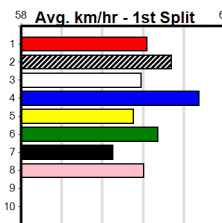

8

5:15PM

(VIC time)

Watchdog Tips:

0 0 0 0

Bet:

Form	Box	Weight	Dist	Track	Date	Time	BON	Margin	1st/2nd (Time)	PIR	Checked	Comment	W/R	Split 1	S/P	Grade

1 STRESS TEST [5]

BK D Dec-20 MY REDEEMER MISS ENERGISER

Trainer: Mary Inguanti (Camperdown)

5th (4)	31.5	460	GEL	R5	26-Apr-24	27.12	25.57	11.00	LORBIT BALE (26.40)	Q/145	.	.	.	6.63	$41.10	5
6th (1)	31.8	515	SAP	R7	05-May-24	30.82	29.71	7.50	LFORGIVE ME (30.30)	M/5557	.	.	.	5.27	$13.20	5
2nd (7)	31.9	450	BAL	R6	12-May-24	25.74	25.50	0.50	LRAPIDFIRE SERENA (25.71)	M/321	.	.	.	6.70	$10.80	T3-5
4th (3)	31.5	390	WBL	R11	16-May-24	22.68	21.89	7.50	LFRONT COVER (22.17)	M/78	.	.	.	9.10	$18.10	5

Owner(s): P Inguanti

Winning Boxes

1	2	3	4	5	6	7	8
4	4	1		1			1
Prize	$21,450.00						
Best	25.54						
Starts	73-11-11-8						
Trk/Dst	5-1-1-0						
APM	$4385						

2 MR. DEEDS [5]

BK D Sep-19 COSMIC RUMBLE MEPUNGA TIARA

Trainer: Vicki Anders (Koroit)

4th (1)	31.1	450	WBL	R9	18-Apr-24	26.21	25.51	1.5L	VALLETTA DASH (26.12)	M/675	.	.	.	6.94	$16.20	5
7th (6)	31.1	390	WBL	R3	25-Apr-24	22.75	22.14	5.50	LGAS MAN (22.39)	M/87	.	.	.	9.10	$55.30	5
5th (1)	30.9	450	WBL	R3	09-May-24	25.85	25.27	5.00	LSPRING AMMO (25.51)	M/676	.	.	.	6.79	$28.20	VET
8th (8)	31.3	450	WBL	R7	16-May-24	26.46	25.47	13.00	L GREAT VALUE (25.59)	M/677	.	.	.	6.85	$115.70	5H

Owner(s): G Anders

Winning Boxes

1	2	3	4	5	6	7	8
2	1		1	1	1	1	2
Prize	$33,215.00						
Best	25.77						
Starts	94-9-16-17						
Trk/Dst	46-4-6-8						
APM	$2965						

3 AEROPLANE LEXI (SA)[5]

BK B Jul-20 ZAMBORA BROCKIE AEROPLANE GRACE

Trainer: Kim Hollway (Sulky)

5th (3)	26.4	450	WBL	R6	08-Apr-24	26.06	25.51	8.00	LCRACKERJACK POT (25.51)	Q/335	.	SW	.	6.79	$3.90	5
7th (7)	26.3	450	WBL	R8	15-Apr-24	26.43	25.47	14.00	LASTON OPHELIA (25.50)	M/477	.	.	.	6.77	$7.90	5
6th (6)	26.4	425	BEN	R5	01-May-24	24.61	24.35	3.25	LHOLLYWOOD FRANKY	M/766	.	.	.	6.82	$15.50	5
2nd (7)	26.4	450	WBL	R6	13-May-24	25.75	25.66	1.25	L D'AVINA (25.67)	M/222	.	.	.	6.79	$9.10	5

Owner(s): Kim Hollway & Nathan Daniell (SYN), K Hollway, N Daniell

Winning Boxes

1	2	3	4	5	6	7	8
1	1						1
Prize	$5,240.00						
Best	25.60						
Starts	37-3-4-3						
Trk/Dst	7-1-3-0						
APM	$1119						

4 ZARA'S PRINCESS [5]

BK B Dec-19 MY REDEEMER MIRACLES HAPPEN

Trainer: Peter Byrne (Koroit)

2nd (3)	28.7	450	WBL	R9	04-Apr-24	25.94	24.72	1.75	LRABADA (25.82)	M/632	.	.	.	6.89	$8.60	5
5th (7)	28.5	450	WBL	R7	11-Apr-24	25.83	25.08	4.50	LBOROUGH BANKER (25.52)	M/576	.	.	.	6.78	$32.10	5
4th (5)	29.0	450	WBL	R4	25-Apr-24	25.93	24.87	7.50	LMYALL MATE (25.44)	M/454	.	V5	.	6.80	$12.50	5
7th (6)	28.7	450	WBL	R8	13-May-24	26.21	25.66	8.00	LSTORM KEY (25.66)	M/567	.	.	.	6.86	$3.00	5

Owner(s): T Steel

Winning Boxes

1	2	3	4	5	6	7	8
1	2	1	3	1	1	1	1
Prize	$31,332.50						
Best	25.54						
Starts	95-10-7-16						
Trk/Dst	51-3-5-12						
APM	$2580