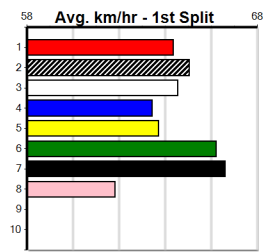

WOOD MOTORCYCLE & MOWER (275+)

Distance: 390m, Race Type: Grade 5, Total Prizemoney: \$1,530
1st: \$1,000, 2nd: \$320, 3rd: \$160, 4th: \$50

Watchdog Tips: [ ] [ ] [ ] [ ] Bet: [ ]

SUTTON'S SKY [5]
BK Dog Jan-21 Sire: MEPUNGA BLAZER Dam: EYES ADORABLE
Owner(s): A Gurry
Trainer: Andrea Gurry (Nhill)
Winning Distances: < 300m (0) 300 - 399m (2) 400 - 499m (5) 500 - 599m (0) 600 - 699m (0) > 700m (0)
Winning Weights: 32.3(1) 32.6(1) 33.1(1) 33.3(1) 33.4(1) 33.5(1) 34.0(1)
Box History table and Prize Best Starts table included.