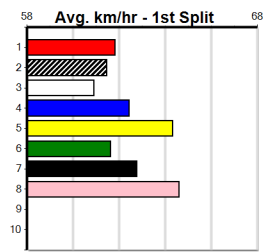

WANNON FUNCTION CENTRE (275+RANK)

3

3:32PM

(VIC time)

Distance: 390m, Race Type: Grade 7, Total Prizemoney: $1,530
1st: $1,000, 2nd: $320, 3rd: $160, 4th: $50

Watchdog Tips:

Bet:

Form Box	Wgt	Dist	Track	Date	Time	BON	Margin	1st/2nd (Time)	PIR	Checked	Comment	WR	Split 1	S/P	Grade

MAJESTIC MAX [7]

BKW Dog Nov-21 Sire: MY REDEEMER Dam: DARLEY PARK
Owner(s): M Drew Trainer: Michael Niele (Berringa)
Winning Distances: < 300m (0) 300 - 399m (1) 400 - 499m (0) 500 - 599m (0) 600 - 699m (0) > 700m (0)
Winning Weights: 27.0(1)

2nd (8)	27.2	305	MTG	R3	15-Feb-24	17.99	17.85	2.00L LEKTRA BOLT (17.85)					5.92	$8.00	M
6th (8)	27.1	390	WBL	R1	26-Mar-24	23.76	22.28	22.00 SLACK (22.28)	S/66				9.12	$18.60	M
4th (7)	27.1	305	MTG	R1	04-Apr-24	18.57	17.75	7.50L FAWN CADILLAC (18.05)					6.02	$6.50	M
4th (4)	27.0	305	MTG	R2	11-Apr-24	18.40	17.59	12.00 LAMIA LUCIA (17.59)					6.28	$7.50	M
7th (2)	26.9	410	HOR	R1	16-Apr-24	24.52	23.10	16.00 JED'S MEMORY (23.46)	S/65				11.03	$34.60	M
1st (8)	27.0	305	MTG	R1	02-May-24	18.18	17.98	1.5L ARCHER FIVE (18.29)	0	SAMP			6.00	$2.60	M
5th (8)	26.9	305	MTG	R3	09-May-24	18.12	17.56	8.00L TYPHOON THOMAS (17.56)					6.16	$5.50	RW
8th (3)	27.2	305	MTG	R3	16-May-24	18.68	17.96	11.00 FAMILY FRIEND (17.96)					6.27	$6.00	RW

Last 3 wins NOT included above

Box History

Bx	1st	2nd	3rd	4th	5th	6th	7th	8th
1								
2								
3								
4								
5								
6								
7								
8								

Prize Best $1750.00
Starts NBT
Trk/Dts 14-1-4-1
APM 1-0-0-0
1219

CAN GET THIRSTY [7]

BK Bitch Nov-21 Sire: SHIMA SHINE Dam: LULUMON
Owner(s): S O'keefe Trainer: Peter Keane (Koroit)
Winning Distances: < 300m (0) 300 - 399m (1) 400 - 499m (0) 500 - 599m (0) 600 - 699m (0) > 700m (0)
Winning Weights: 26.3(1)

5th (6)	25.8	390	BAL	R9	18-Mar-24	22.89	21.90	5.00L RAPIDFIRE DENZEL (22.55)	S/73				8.80	$35.40	T3-7
7th (8)	26.0	390	BAL	R3	01-Apr-24	23.51	22.14	14.00 HARTLAND PRINCE (22.55)	S/87				8.97	$26.60	T3-7
6th (6)	25.2	410	HOR	R3	05-Apr-24	24.29	23.32	12.00 MISS ETIQUETTE (23.49)	M/74				10.92	$53.20	7
3rd (6)	25.4	390	WBL	R4	08-Apr-24	23.15	22.23	4.50L SONIC SONNY (22.85)	S/73				9.09	$26.00	X67
7th (5)	25.1	410	HOR	R2	19-Apr-24	24.75	23.40	16.00 SPAGHETTI ARMS (23.69)	S/55				11.17	$25.30	7
7th (6)	25.1	305	MTG	R3	25-Apr-24	18.57	17.81	11.00 HERE FOR GLORY (17.81)					6.11	$18.00	RW
5= (1)	25.3	390	WBL	R9	06-May-24	23.24	22.36	4.00L KUMANI SAPPHIRE (22.97)	M/44				9.02	$11.90	X67
6th (7)	25.2	390	WBL	R4	13-May-24	23.17	22.34	6.00L SAINT TAY (22.78)	S/76				9.16	$73.80	7

Last 3 wins NOT included above

1st (2)	26.3	305	MTG	R1	01-Feb-24	17.91	17.91	1.5L ASTON JACK (18.02)	0	SAMP			5.98	$3.50	M

Box History

Bx	1st	2nd	3rd	4th	5th	6th	7th	8th
1								
2								
3								
4								
5								
6								
7								
8								

Prize Best $2085.00
Starts NBT
Trk/Dts 29-1-1-7
APM 10-0-0-2
894