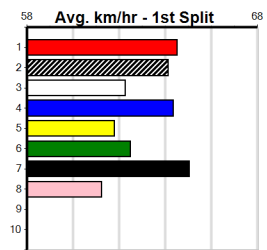

MATKO HIRE (275+ RANK)

Distance: 450m, Race Type: Grade 5, Total Prizemoney: $1,530
1st: $1,000, 2nd: $320, 3rd: $160, 4th: $50

Watchdog Tips:

Bet:

Table with columns: Form Box, Wgt, Dist, Track, Date, Time, BON, Margin, 1st/2nd (Time), PIR, Checked, Comment, W/R, Split 1, S/P, Grade

JUST A BREW [5]
WBK Dog Feb-20 Sire: ORSON ALLEN Dam: MEPUNGA FAME
Owner(s): R Brewer
Trainer: Raymond Brewer (Camperdown)
Winning Distances: < 300m (0) 300 - 399m (0) 400 - 499m (8) 500 - 599m (1) 600 - 699m (0) > 700m (0)
Winning Weights: 34.7(1) 34.8(2) 34.9(1) 35.0(3) 35.2(1) 35.9(1)
Box History table and Prize Best Starts table included.

LOLLY SHOP GIRL [5]
BK Bitch Jan-21 Sire: BARCIA BALE Dam: WYNBURN LUCIFER
Owner(s): J Forbes
Trainer: James Forbes (Ross Creek)
Winning Distances: < 300m (0) 300 - 399m (1) 400 - 499m (5) 500 - 599m (2) 600 - 699m (0) > 700m (0)
Winning Weights: 26.4(1) 26.6(2) 26.8(1) 26.9(1) 27.2(1) 27.5(1) 28.0(1)
Box History table and Prize Best Starts table included.

IVERSON [5]
BE Bitch Dec-19 Sire: MY REDEEMER Dam: MIRACLES HAPPEN
Owner(s): E Steel
Trainer: Narelle Byrne (Koroit)
Winning Distances: < 300m (0) 300 - 399m (0) 400 - 499m (4) 500 - 599m (0) 600 - 699m (0) > 700m (0)
Winning Weights: 27.1(1) 28.1(1) 28.3(1) 29.0(1)
Box History table and Prize Best Starts table included.

LUCY DEEDS [5]
BK Bitch Mar-21 Sire: BERNARDO Dam: BEAUT DEEDS
Owner(s): G Anders
Trainer: Vicki Anders (Koroit)
Winning Distances: < 300m (0) 300 - 399m (4) 400 - 499m (0) 500 - 599m (0) 600 - 699m (0) > 700m (0)
Winning Weights: 26.5(2) 27.0(2)
Box History table and Prize Best Starts table included.

THAI MOGWAI [5]
BK Dog Oct-21 Sire: BARCIA BALE Dam: ZIPPING JAMIE
Owner(s): S Randle
Trainer: Kathrynne Tabb (Lara)
Winning Distances: < 300m (0) 300 - 399m (3) 400 - 499m (1) 500 - 599m (0) 600 - 699m (0) > 700m (0)
Winning Weights: 31.6(1) 32.3(1) 32.4(1) 32.8(1)
Box History table and Prize Best Starts table included.