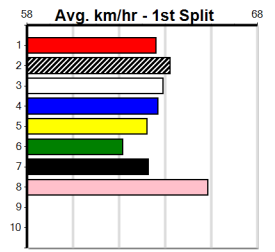

PADDY WANTS PATS (275+ RANK)

Distance: 390m, Race Type: Grade 6, Total Prizemoney: $1,530
1st: $1,000, 2nd: $320, 3rd: $160, 4th: $50

Watchdog Tips:

Bet:

Form Box Wgt Dist Track Date Time BON Margin 1st/2nd (Time) PIR Checked Comment W/R Split 1 S/P Grade

ASTON KEIKO [6]
BD Bitch Oct-21 Sire: ASTON DEE BEE Dam: ASTON GEISHA
Owner(s): R Borda
Trainer: Glenn Campbell (Anakie)
Winning Distances: < 300m (0) 300 - 399m (2) 400 - 499m (0) 500 - 599m (0) 600 - 699m (0) > 700m (0)
Winning Weights: 28.1(1) 28.8(1)
Race results table with columns for rank, weight, sex, track, date, time, odds, name, sire, dam, PIR, checked, comment, W/R, split, S/P, grade.

Box History table for ASTON KEIKO with columns Bx, 1st, 2nd, 3rd, 4th, 5th, 6th, 7th, 8th and Prize Best Starts Trk/Dts APM.

SUPER SORT [6]
F Bitch Jan-22 Sire: SUPERIOR PANAMA Dam: IT'S A SORT
Owner(s): G Black
Trainer: Anita Gibbons (Lara)
Winning Distances: < 300m (0) 300 - 399m (2) 400 - 499m (0) 500 - 599m (0) 600 - 699m (0) > 700m (0)
Winning Weights: 25.2(2)
Race results table with columns for rank, weight, sex, track, date, time, odds, name, sire, dam, PIR, checked, comment, W/R, split, S/P, grade.

Box History table for SUPER SORT with columns Bx, 1st, 2nd, 3rd, 4th, 5th, 6th, 7th, 8th and Prize Best Starts Trk/Dts APM.

KUMANI SAPPHIRE [6]
BE Bitch Jul-20 Sire: COSMIC RUMBLE Dam: DAISY LARA
Owner(s): K Quinn
Trainer: Kevin Quinn (Cundare North)
Winning Distances: < 300m (0) 300 - 399m (2) 400 - 499m (0) 500 - 599m (0) 600 - 699m (0) > 700m (0)
Winning Weights: 25.8(1) 27.2(1)
Race results table with columns for rank, weight, sex, track, date, time, odds, name, sire, dam, PIR, checked, comment, W/R, split, S/P, grade.

Box History table for KUMANI SAPPHIRE with columns Bx, 1st, 2nd, 3rd, 4th, 5th, 6th, 7th, 8th and Prize Best Starts Trk/Dts APM.

CROOKED SHADOWS [6]
F Bitch Sep-20 Sire: PURE OCTANE Dam: NANCY MAY
Owner(s): Gillandca (SYN), D Carr, T Anderson, D Gillman
Trainer: Deb Carr (Minirera)
Winning Distances: < 300m (0) 300 - 399m (2) 400 - 499m (0) 500 - 599m (0) 600 - 699m (0) > 700m (0)
Winning Weights: 27.1(1) 27.2(1)
Race results table with columns for rank, weight, sex, track, date, time, odds, name, sire, dam, PIR, checked, comment, W/R, split, S/P, grade.

Box History table for CROOKED SHADOWS with columns Bx, 1st, 2nd, 3rd, 4th, 5th, 6th, 7th, 8th and Prize Best Starts Trk/Dts APM.

SHOW OFF SARAH [6]
BD Bitch Sep-21 Sire: ORSON ALLEN Dam: CELEBRITY
Owner(s): D Keane
Trainer: Danielle Keane (Koroit)
Winning Distances: < 300m (0) 300 - 399m (2) 400 - 499m (0) 500 - 599m (0) 600 - 699m (0) > 700m (0)
Winning Weights: 27.4(1) 28.3(1)
Race results table with columns for rank, weight, sex, track, date, time, odds, name, sire, dam, PIR, checked, comment, W/R, split, S/P, grade.

Box History table for SHOW OFF SARAH with columns Bx, 1st, 2nd, 3rd, 4th, 5th, 6th, 7th, 8th and Prize Best Starts Trk/Dts APM.

1

2

3

4

5