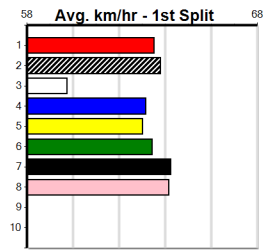

CASSIGN DESIGN (275+ RANK)

7

4:56PM

(VIC time)

Distance: 450m, Race Type: Grade 6, Total Prizemoney: $1,530
1st: $1,000, 2nd: $320, 3rd: $160, 4th: $50

Watchdog Tips:

Bet:

Table with columns: Form Box, Wgt, Dist, Track, Date, Time, BON, Margin, 1st/2nd (Time), PIR, Checked, Comment, WR, Split 1, S/P, Grade

AGGREGATE [6]
BK Dog Feb-22 Sire: SUPERIOR PANAMA Dam: IT'S A FLING
Owner(s): G Black
Trainer: Anita Gibbons (Lara)
Box History table and Prize Best Starts info.

CALL ME ARTIE [6]
BK Dog Apr-22 Sire: FERAL FRANKY Dam: PUZZLES
Owner(s): Three Trades (SYN), P Tomlinsek, J Hains
Trainer: Deb Carr (Minirera)
Box History table and Prize Best Starts info.

JACK'S REGRET [6]
BE Dog Oct-21 Sire: TOMMY SHELBY Dam: SNOOKY
Owner(s): S Donlon
Trainer: Paul Radstock (Burnbank)
Box History table and Prize Best Starts info.

SAINT MADIX [6]
BK Dog Jan-21 Sire: ASTON KIMETTO Dam: MISS LAVA
Owner(s): P Byrne
Trainer: Peter Byrne (Koroit)
Box History table and Prize Best Starts info.

ZIPPING CITINO (NSW)[6]
DKBD Bitch Dec-21 Sire: SUPERIOR PANAMA Dam: ZIPPING MITZY
Owner(s): G Black
Trainer: Michael Gibbons (Lara)
Box History table and Prize Best Starts info.