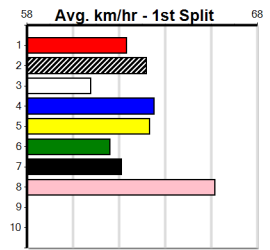

**\*\*\* NO RESERVE \*\*\***

Sire: Dam: Trainer:

Owner(s):  
 Winning Distances: < 300m (0) 300 - 399m (0) 400 - 499m (0) 500 - 599m (0) 600 - 699m (0) > 700m (0)

Winning Weights: Box History

**\*\*\* NO RESERVE \*\*\***

Sire: Dam: Trainer:

Owner(s):  
 Winning Distances: < 300m (0) 300 - 399m (0) 400 - 499m (0) 500 - 599m (0) 600 - 699m (0) > 700m (0)

Winning Weights: Box History

MACEY'S BISTRO (275+ RANK)

Distance: 390m, Race Type: Maiden, Total Prizemoney: \$1,530
1st: \$1,000, 2nd: \$320, 3rd: \$160, 4th: \$50