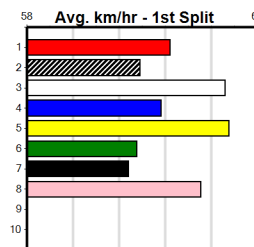

5

4:09PM

(VIC time)

Distance: 390m, Race Type: Grade 5, Total Prizemoney: $1,530
1st: $1,000, 2nd: $320, 3rd: $160, 4th: $50

Watchdog Tips: [ ] [ ] [ ] [ ] **Bet:** [ ]

1 STRIKING HOLLY [5]

BK Bitch May-20 Sire: ZAMBORA BROCKIE Dam: CRYMELON HOLLY
Owner(s): A Kampman Trainer: Annette Kampman (Purdeet)

Winning Distances: < 300m (0) 300 - 399m (7) 400 - 499m (4) 500 - 599m (0) 600 - 699m (0) > 700m (0)
Winning Weights: 25.2(1) 25.4(1) 26.2(1) 26.6(3) 26.8(1) 26.9(1) 27.1(1) 27.4(1) 27.6(1)

Box	1st	2nd	3rd	4th	5th	6th	7th	8th
1	1	1	2	1	1	1		
2	4	1					1	
3			2					1
4			1	2	1	1	2	1
5	2	1	1	1	1	1	1	2
6	3	3		1	1	4		
7		2	1	2	4	1		1
8		3		1	1	3	1	

Last 3 wins NOT included above

Box	1st	2nd	3rd	4th	5th	6th	7th	8th								
1	6	26.8	390	WBL	R12	07-Aug-23	22.57	22.19	1.25L JAGGER'S LADY (22.65)	M/78			W	8.66	$6.00	5
1	2	27.4	390	WBL	R12	15-Jan-24	22.71	22.30	1.75L STRESS TEST (22.82)	Q/11				8.54	$13.60	5
1	2	27.6	390	WBL	R8	26-Feb-24	22.91	21.94	6.00L PATRICE LASS (23.30)	Q/11			W	8.71	$52.00	5

Prize Best Starts Trk/Dts APM: $14949.38, 22.42(2)-6/3/23, 79-11-12-7, 40-6-5-2, 2989

2 BATTLE AXLE [5]

BK Dog Oct-19 Sire: AUSSIE INFRARED Dam: SALLY GARDENS
Owner(s): S Donlon Trainer: William Donlon (Burnbank)

Winning Distances: < 300m (0) 300 - 399m (1) 400 - 499m (6) 500 - 599m (1) 600 - 699m (0) > 700m (0)
Winning Weights: 29.7(1) 30.0(1) 30.3(1) 30.4(2) 30.6(1) 30.7(1) 30.9(1)

Box	1st	2nd	3rd	4th	5th	6th	7th	8th
1	1			2				
2		2	2	1	1	1		1
3	1		3		1	1	1	
4	2	1			1	2	2	
5	1	1	1	1			1	1
6	1			2	2	1	2	
7	1	2		4	3	2		
8	1	2		1	1	1	1	1

Last 3 wins NOT included above

Box	1st	2nd	3rd	4th	5th	6th	7th	8th								
1	4	30.7	450	SHF	R6	19-Oct-23	25.71	25.43	0.05L KID LUCK (25.71)	M/111			W	6.74	$4.50	T3-5
1	4	30.4	400	GEL	R12	30-Jan-24	22.87	22.70	1.00L JORGY (22.94)	M/32				8.53	$3.20	T3-5
1	7	30.0	425	BEN	R11	06-Mar-24	24.58	23.79	0.50L BEAUTY BUBBLES (24.60)	Q/111				6.64	$4.60	5

Prize Best Starts Trk/Dts APM: $13980.00, NBT, 60-8-8-6, 1-0-0-0, 2885

3 LEE LEE CABANG [5]

BE Bitch Feb-21 Sire: BERNARDO Dam: STARS AND LIGHTS
Owner(s): R Gavin Trainer: Kevin Gavin (Killarney)

Winning Distances: < 300m (0) 300 - 399m (6) 400 - 499m (1) 500 - 599m (0) 600 - 699m (0) > 700m (0)
Winning Weights: 28.3(1) 28.5(1) 28.8(1) 29.0(1) 29.1(1) 29.2(1) 30.2(1)

Box	1st	2nd	3rd	4th	5th	6th	7th	8th	
1	1				1	1	1		
2	2		1	2	1	1	1		
3	1				3	1	1	2	
4	1	1		1	1	1	2		
5			1		1	1			
6				1	1	3			
7	1	1	2					1	1
8	2	3	1	1		4	1	1	

Last 3 wins NOT included above

Box	1st	2nd	3rd	4th	5th	6th	7th	8th								
1	3	29.0	390	WBL	R6	12-Dec-23	22.29	22.27	5.50L MAJOR BOUNTY (22.67)	Q/11				8.44	$4.10	5
1	2	29.1	390	WBL	R11	21-Dec-23	22.34	22.12	0.50L FEND THEM OFF (22.38)	M/32			SW	8.63	$2.70	5
1	4	30.2	390	WBL	R11	29-Feb-24	22.37	22.07	1.00L ULTRA BALE (22.43)	Q/11				8.60	$6.10	5

Prize Best Starts Trk/Dts APM: $12980.00, 22.29(3)-12/12/23, 53-7-5-5, 28-5-3-2, 4360