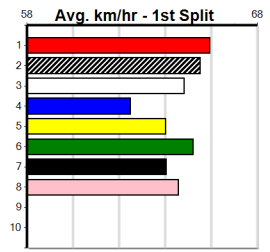

BROAD TREE CARE (275+ RANK)

Distance: 390m, Race Type: Grade 5, Total Prizemoney: $1,530
1st: $1,000, 2nd: $320, 3rd: $160, 4th: $50

Watchdog Tips:

Bet:

Table with columns: Form Box, Wgt, Dist, Track, Date, Time, BON, Margin, 1st/2nd (Time), PIR, Checked, Comment, W/R, Split 1, S/P, Grade

THAT'S RARE [5]
BK Bitch Mar-21 Sire: FABREGAS Dam: MEPUNGA DASHA
Owner(s): S Baulch
Trainer: Shaun Baulch (Mortlake)
Winning Distances: < 300m (0) 300 - 399m (3) 400 - 499m (1) 500 - 599m (0) 600 - 699m (0) > 700m (0)
Winning Weights: 28.9(1) 29.1(1) 29.3(1) 29.6(1)
Box History table and Prize Best Starts table included.

BLIND MAN (SA)[5]
BK Dog Dec-21 Sire: KEYBOW Dam: MENTAL LEE
Owner(s): S Baulch
Trainer: Shaun Baulch (Mortlake)
Winning Distances: < 300m (0) 300 - 399m (3) 400 - 499m (0) 500 - 599m (0) 600 - 699m (0) > 700m (0)
Winning Weights: 33.6(1) 34.2(1) 34.5(1)
Box History table and Prize Best Starts table included.

INGA SALLY [5]
BK Bitch Apr-21 Sire: HOOKED ON SCOTCH Dam: MISS SHIEKA
Owner(s): P Inguanti
Trainer: Peter Inguanti (Camperdown)
Winning Distances: < 300m (0) 300 - 399m (3) 400 - 499m (0) 500 - 599m (0) 600 - 699m (0) > 700m (0)
Winning Weights: 26.6(1) 26.9(1) 27.1(1)
Box History table and Prize Best Starts table included.

STORMIN' FRANK [5]
BE Dog Oct-20 Sire: MY REDEEMER Dam: MYSTIC MOON
Owner(s): L Parsons
Trainer: Michael Niele (Berringa)
Winning Distances: < 300m (0) 300 - 399m (0) 400 - 499m (5) 500 - 599m (0) 600 - 699m (0) > 700m (0)
Winning Weights: 31.0(1) 31.3(1) 31.5(2) 31.7(1)
Box History table and Prize Best Starts table included.

BLACKJACK TIGER (NSW)[5]
BK Dog May-20 Sire: ASTON DEE BEE Dam: TRIANNA
Owner(s): M Roberts
Trainer: Christian Roberts (Terang)
Winning Distances: < 300m (0) 300 - 399m (8) 400 - 499m (7) 500 - 599m (0) 600 - 699m (0) > 700m (0)
Winning Weights: 31.1(1) 31.3(2) 31.4(2) 31.5(1) 31.7(1) 31.9(3) 32.0(1) 32.1(1) 32.2(2) 32.3(1)
Box History table and Prize Best Starts table included.