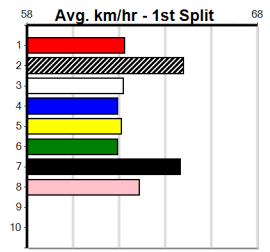

GREYHOUND ADOPTION PROGRAM (275+

4

3:52PM

(VIC time)

Distance: 450m, Race Type: Grade 7, Total Prizemoney: $1,530
1st: $1,000, 2nd: $320, 3rd: $160, 4th: $50

Watchdog Tips:

Bet:

Form Box	Wgt	Dist	Track	Date	Time	BON	Margin	1st/2nd (Time)	PIR	Checked	Comment	WR	Split 1	S/P	Grade

1

LARRY INTENTION [7]

BK Dog Mar-21 Sire: **HARD STYLE RICO** Dam: **SHAE'S INTENTION**

Owner(s): J Clarke
Winning Distances: < 300m (0) 300 - 399m (1) 400 - 499m (0) 500 - 599m (0) 600 - 699m (0) > 700m (0)
Winning Weights: 42.3(1)

7th (8)	40.2	485	HOR	R7	20-Feb-24	28.20	27.03	8.50L PENGUIN PAT (27.63)	S/888				7.00	$37.10	RW
6th (7)	40.7	450	BAL	R2	28-Feb-24	26.49	25.37	11.00 VALLETTA DIVA (25.75)	M/888				7.04	$66.50	RW
5th (7)	41.3	450	TRA	R7	11-Mar-24	25.96	25.37	8.50L KNIGHT CUDDLE (25.37)	S/775				6.92	$26.00	X67
6th (7)	41.9	450	BAL	R2	18-Mar-24	26.51	25.47	13.00 RUSTY FLYER (25.62)	M/888				7.03	$24.30	T3-7
7th (7)	41.3	350	HVL	R5	03-May-24	20.31	19.59	10.00 HOT SUMMER SKY (19.61)	S/7				6.87	$62.90	T3-7
4th (4)	40.8	350	HVL	R5	06-May-24	20.18	19.70	6.50L GET A GRIP (19.73)	S/4				6.85	$25.90	X67
5th (8)	40.6	500	BEN	R7	11-May-24	29.31	28.13	17.00 ARGYLE MAGGIE (28.16)	S/855				7.03	$127.90	X67
8th (8)	40.6	350	HVL	R9	17-May-24	20.26	19.45	6.00L LUNA BEAUTY (19.85)	M/7				6.93	$71.80	T3-7

Last 3 wins NOT included above

1st (7)	42.3	350	HVL	R3	03-Oct-23	20.23	19.70	0.75L WHO'S NANNA PAT (20.28)	S/6				7.00	$2.50	M

Trainer: Jack Clarke (Creswick)
ENG HVL 2024-05-17

Box History

Bx	1st	2nd	3rd	4th	5th	6th	7th	8th
1				1			1	
2								1
3						2		1
4				1		1	3	1
5					1			
6			2					
7	1				2	2	1	
8		1		2	3			1

Prize Best Starts Trk/Dts APM
$2425.00 NBT 30-1-1-2 1-0-0-0 653

2

OLLIE DEEDS [7]

BK Dog Feb-22 Sire: **SENNACHIE** Dam: **BEAUT DEEDS**

Owner(s): G Anders
Winning Distances: < 300m (0) 300 - 399m (0) 400 - 499m (1) 500 - 599m (0) 600 - 699m (0) > 700m (0)
Winning Weights: 29.5(1)

5th (5)	29.9	525	MEP	R1	27-Mar-24	30.83	29.96	8.50L SPIKE SPIEGEL (30.27)	M/4555				5.28	$39.00	M
4th (8)	29.4	450	WBL	R2	04-Apr-24	26.00	24.72	6.50L JAYA BALE (25.55)	Q/244				6.73	$11.00	M
4th (4)	29.5	525	MEP	R9	10-Apr-24	31.08	29.82	8.50L REV PENNY (30.49)	S/4444				5.47	$5.80	MH
2nd (6)	29.4	450	WBL	R1	15-Apr-24	25.94	25.47	3.75L SPAGHETTI ARMS (25.69)	M/322				6.80	$1.70	M
1st (8)	29.5	450	WBL	R1	09-May-24	25.94	25.27	0.50L PAW ALEXIS (25.96)	Q/311				6.67	$13.50	M
7th (3)	29.9	450	WBL	R5	16-May-24	25.96	25.47	2.75L SQUEAKY CARROLL (25.78)	S/867				6.96	$31.60	X67

Last 3 wins NOT included above

Trainer: Garry Anders (Koroit)

Box History

Bx	1st	2nd	3rd	4th	5th	6th	7th	8th
1								
2								
3								1
4				1				
5					1			
6		1						
7								
8	1			1				

Prize Best Starts Trk/Dts APM
$2150.00 25.94(6)-15/4/24 6-1-1-0 4-1-1-0 2056