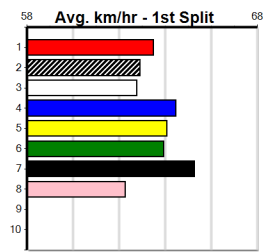

SPORTSBET SAME RACE MULTI (275+ RANK)

Distance: 390m, Race Type: Grade 5, Total Prizemoney: $1,530
1st: $1,000, 2nd: $320, 3rd: $160, 4th: $50

Watchdog Tips: [ ] [ ] [ ] [ ] Bet: [ ]

Form Box Wgt Dist Track Date Time BON Margin 1st/2nd (Time) PIR Checked Comment W/R Split 1 S/P Grade

CHASING JIMMY [5]
BE Dog Dec-19 Sire: MY REDEEMER Dam: MIRACLES HAPPEN
Owner(s): E Steel
Trainer: Connor Byrne (Koroit)
Winning Distances: < 300m (0) 300 - 399m (4) 400 - 499m (1) 500 - 599m (0) 600 - 699m (0) > 700m (0)
Winning Weights: 31.7(1) 32.3(1) 32.6(2) 32.7(1)
7th (4) 32.6 390 WBL R6 19-Mar-24 23.25 22.37 6.00L TWO HAT PAT (22.84) M/66 . . . 8.82 $57.20 5
2nd (2) 32.0 390 WBL R12 26-Mar-24 22.78 22.28 5.50L SUPINATOR (22.40) M/22 . . . 8.88 $22.80 5
5th (2) 31.8 390 WBL R6 01-Apr-24 22.91 22.07 12.00 REDEEM THIS (22.07) M/67 . . . 8.99 $22.10 5
6th (2) 31.6 390 WBL R10 08-Apr-24 22.79 22.23 6.50L JAMES'S ENTITY (22.34) M/68 . . . 9.09 $49.60 5
5th (1) 32.1 390 WBL R11 15-Apr-24 23.01 22.46 4.00L MORAIN CHLOE (22.75) M/77 . . . 9.35 $14.20 5
7th (1) 31.8 390 WBL R12 29-Apr-24 23.38 22.39 8.50L WHIRLWIND FIRE (22.81) Q/67 . VO . 9.04 $9.10 5
7th (6) 31.5 390 WBL R11 06-May-24 23.01 22.36 6.50L THAI MOGWAI (22.56) M/33 . . . 8.83 $34.80 5
3rd (2) 32.3 390 WBL R11 13-May-24 22.69 22.34 4.00L REGAL RHODE (22.41) Q/23 . . . 8.89 $51.20 5
Last 3 wins NOT included above
1st (2) 32.7 390 WBL R10 22-Aug-23 22.75 22.26 1.00L ZIPPING BOWIE (22.81) M/11 . . . 8.84 $20.50 6G
1st (7) 31.7 390 WBL R12 27-Nov-23 22.88 22.34 0.50L STORMIN' FRANK (22.92) M/32 . SW . 8.81 $12.50 5
1st (3) 32.6 390 WBL R11 22-Jan-24 22.96 22.34 0.25L DR. MATRIX (22.97) M/64 . . . 8.93 $30.90 5

Box History
Bx 1st 2nd 3rd 4th 5th 6th 7th 8th
1 1 2 2 1 2 1 1
2 1 1 3 2 3
3 2 1 2 3 1 1
4 1 1 1 2 2 1 1
5 1 1 1 2 3
6 1 3 1 1 2
7 1 1 2 1 1 1
8 2 1 2 1 1 1
Prize Best $12362.50
Starts 22.23(4)-14/10/21
Trk/Dts 66-5-8-13
APM 47-4-6-11 2086

BRINDLE BEC [5]
BD Bitch Sep-21 Sire: ORSON ALLEN Dam: CELEBRITY
Owner(s): D Keane
Trainer: Danielle Keane (Koroit)
Winning Distances: < 300m (0) 300 - 399m (3) 400 - 499m (0) 500 - 599m (0) 600 - 699m (0) > 700m (0)
Winning Weights: 26.9(1) 27.5(1) 28.1(1)
4th (2) 28.8 390 WBL R5 02-Mar-24 22.90 22.06 7.00L TWO HAT PAT (22.42) M/74 . . . 8.99 $5.50 5
5th (1) 29.1 390 WBL R10 11-Mar-24 22.87 22.17 5.00L WHO KNOWS CHLOE (22.52) M/44 . . . 9.12 $4.60 5
5th (4) 29.0 400 GEL R7 19-Mar-24 23.57 22.37 7.50L KING POP (23.06) M/66 . . . 8.84 $10.70 5
7th (5) 29.1 390 WBL R4 26-Mar-24 23.16 22.28 9.00L BEYOND BELIEF (22.55) M/57 . . . 9.15 $12.20 5
5th (3) 28.8 390 WBL R3 22-Apr-24 22.58 22.06 4.75L TINKER GOOSE (22.25) M/46 . . . 8.84 $48.90 SH
5th (3) 29.1 390 WBL R12 29-Apr-24 22.97 22.39 2.50L WHIRLWIND FIRE (22.81) M/76 . . . 9.06 $8.40 5
4th (8) 29.0 390 WBL R12 06-May-24 22.80 22.36 3.75L WHIRLWIND FIRE (22.55) M/34 . . . 9.18 $4.80 5
4th (4) 29.0 390 WBL R11 13-May-24 22.70 22.34 4.25L REGAL RHODE (22.41) M/44 . . . 9.07 $8.70 5
Last 3 wins NOT included above
1st (8) 26.9 390 WBL R1 13-Jul-23 22.70 21.99 3.25L MOTOR HEAD MAXIM (22.93) M/11 . . . 9.02 $19.40 M
1st (2) 27.5 390 WBL R9 12-Dec-23 22.39 22.27 1.75L JELLICENT BALE (22.50) Q/11 . SW . 8.64 $6.70 7
1st (8) 28.1 390 WBL R11 02-Jan-24 22.49 22.01 1.25L PENNY PINTO (22.56) M/33 . SW . 8.95 $2.40 X67