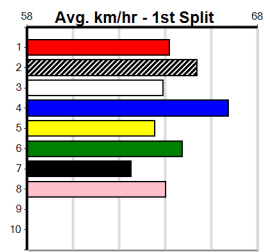

EDWARDS ELECTRICAL (275+ RANK)

Distance: 450m, Race Type: Grade 5, Total Prizemoney: $1,530
1st: $1,000, 2nd: $320, 3rd: $160, 4th: $50

Watchdog Tips:

Bet:

Table with columns: Form Box, Wgt, Dist, Track, Date, Time, BON, Margin, 1st/2nd (Time), PIR, Checked, Comment, WR, Split 1, S/P, Grade

STRESS TEST [5]
BK Dog Dec-20 Sire: MY REDEEMER Dam: MISS ENERGISER
Owner(s): P Inguanti
Trainer: Mary Inguanti (Camperdown)
Winning Distances: < 300m (0) 300 - 399m (6) 400 - 499m (5) 500 - 599m (0) 600 - 699m (0) > 700m (0)
Winning Weights: 30.9(1) 31.0(1) 31.4(2) 31.5(2) 31.7(1) 31.8(1) 31.9(1) 32.0(1) 32.2(1)

MR. DEEDS [5]
BK Dog Sep-19 Sire: COSMIC RUMBLE Dam: MEPUNGA TIARA
Owner(s): G Anders
Trainer: Vicki Anders (Koroit)
Winning Distances: < 300m (0) 300 - 399m (0) 400 - 499m (7) 500 - 599m (2) 600 - 699m (0) > 700m (0)
Winning Weights: 30.8(1) 31.3(1) 31.6(1) 31.7(2) 32.3(2) 32.4(1) 32.6(1)

AEROPLANE LEXI (SA)[5]
BK Bitch Jul-20 Sire: ZAMBORA BROCKIE Dam: AEROPLANE GRACE
Owner(s): Kim Hollway & Nathan Daniell (SYN), K Hollway, N Daniell
Trainer: Kim Hollway (Sulky)
Winning Distances: < 300m (0) 300 - 399m (1) 400 - 499m (2) 500 - 599m (0) 600 - 699m (0) > 700m (0)
Winning Weights: 26.4(1) 26.5(1) 27.0(1)

ZARA'S PRINCESS [5]
BK Bitch Dec-19 Sire: MY REDEEMER Dam: MIRACLES HAPPEN
Owner(s): T Steel
Trainer: Peter Byrne (Koroit)
Winning Distances: < 300m (0) 300 - 399m (3) 400 - 499m (5) 500 - 599m (2) 600 - 699m (0) > 700m (0)
Winning Weights: 27.4(2) 27.6(3) 27.7(2) 27.8(2) 28.6(1)

STORM KEY (NSW)[5]
BK Bitch Feb-20 Sire: KIOWA MON MANNY Dam: KEY NUCLEAR
Owner(s): G Black
Trainer: Michael Gibbons (Lara)
Winning Distances: < 300m (0) 300 - 399m (4) 400 - 499m (4) 500 - 599m (1) 600 - 699m (0) > 700m (0)
Winning Weights: 26.9(1) 27.0(1) 27.4(1) 27.8(2) 27.9(1) 28.2(2) 28.3(1)

1

2

3

4

5

Box History table for Stress Test [5]

Box History table for Mr. Deeds [5]

Box History table for Aeroplane Lexi (SA)[5]

Box History table for Zara's Princess [5]

Box History table for Storm Key (NSW)[5]