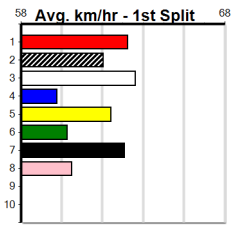

Distance	Time	Greyhound	Date Set
390m	21.616	AUSSIE INFRARED	14-Feb-17
450m	24.663	DUTCH RIOT	28-Dec-23
650m	36.816	WEBLEC HAZE	09-Jan-21

**Warrnambool**

**TRACK INFO**  
 Track Circumference: 421m  
 Inside Top Turn: 39m  
 Track Width: 67m  
 Inside Home Turn: 38m

# MACEY'S BISTRO (275+RANK)

Distance: 390m, Race Type: Maiden, Total Prizemoney: \$1,530  
1st: \$1,000, 2nd: \$320, 3rd: \$160, 4th: \$50