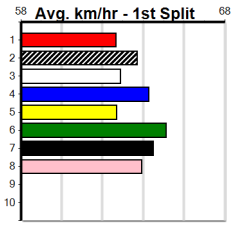

EDWARDS ELECTRICAL (275+RANK)

Distance: 450m, Race Type: Grade 5, Total Prizemoney: $1,530
1st: $1,000, 2nd: $320, 3rd: $160, 4th: $50

8

5:06PM

(VIC time)

MAN OF MAGIC (5) carved out a smart 28.13 when scoring at Bendigo recently and a similar run today can see him score again. ALFIE ABALONE (4) is better than his form reads and he can come out running. POISON SKY (2) has claims

Watchdog Tips: **5** **4** **2** **3** Bet: **Win 5**

Form	Box	Weight	Dist	Track	Date	Time	BON	Margin	1st/2nd (Time)	PIR	Checked	Comment	W/R	Split 1	S/P	Grade	Winning Boxes							
1	B				Jul-18												<table border="1"> <tr><td>1</td><td>2</td><td>3</td><td>4</td><td>5</td><td>6</td><td>7</td><td>8</td></tr> <tr><td>1</td><td>1</td><td>2</td><td>2</td><td>1</td><td>2</td><td>1</td><td>1</td></tr> <tr><td>Prize</td><td colspan="7"></td><td>$19,360.00</td><td colspan="7"></td></tr> <tr><td>Best</td><td colspan="7"></td><td>NBT</td><td colspan="7"></td></tr> <tr><td>Starts</td><td colspan="7"></td><td>54-11-5-5</td><td colspan="7"></td></tr> <tr><td>Trk/Dst</td><td colspan="7"></td><td>8-0-0-1</td><td colspan="7"></td></tr> <tr><td>APM</td><td colspan="7"></td><td>$449</td><td colspan="7"></td></tr> </table>							
BUTTERNUT [5]																								
<i>Resuming, steady trial run, place best</i>																								
PAH LEEZE $12.00																								
Trainer: Ian Bibby (Warracknabeal)																								
7th	(3)	26.4	512	MTG	R8	06-Aug-23	30.68	30.17	6.00L	HOOKEO ON LOVE (30.27)	Q/344	.	.	4.62	$34.00	X45								
5th	(1)	25.7	450	WBL	R6	02-Oct-23	26.01	25.37	7.00L	ZARA'S PRINCESS (25.54)	.	.	6.85	$7.90	5									
8th	(2)	25.9	410	HOR	R6	07-Oct-23	24.36	23.12	18.00L	SLIPPERY SHARK (23.13)	M/88	.	V0	11.13	$41.10	X45								
ST	(-)	26.2	410	HOR		21-May-24	23.83		0.01L	Trial Cleared	M	.	1of1	.	.	ST								
Owner(s): I Bibby																								

2	D				Aug-19												<table border="1"> <tr><td>1</td><td>2</td><td>3</td><td>4</td><td>5</td><td>6</td><td>7</td><td>8</td></tr> <tr><td>1</td><td>2</td><td>2</td><td>2</td><td>1</td><td>2</td><td>1</td><td>1</td></tr> <tr><td>Prize</td><td colspan="7"></td><td>$46,505.00</td><td colspan="7"></td></tr> <tr><td>Best</td><td colspan="7"></td><td>25.44</td><td colspan="7"></td></tr> <tr><td>Starts</td><td colspan="7"></td><td>110-13-20-11</td><td colspan="7"></td></tr> <tr><td>Trk/Dst</td><td colspan="7"></td><td>14-1-3-1</td><td colspan="7"></td></tr> <tr><td>APM</td><td colspan="7"></td><td>$3562</td><td colspan="7"></td></tr> </table>							
POISON SKY [5]																								
<i>No luck of late, this is easier, can make amends</i>																								
DIAMA BALE $7.50																								
Trainer: Simone Fisher (Lara)																								
6th	(4)	31.2	450	WBL	R8	08-Apr-24	25.91	25.51	5.50L	STRESS TEST (25.54)	M/356	.	.	6.83	$5.30	5								
6th	(4)	31.3	485	HOR	R8	19-Apr-24	28.12	27.52	9.00L	DIMORA CRUZ (27.52)	M/655	.	.	6.70	$26.60	5								
4th	(6)	30.7	450	WBL	R8	06-May-24	26.13	25.46	10.00L	WHITE BREW (25.46)	M/766	.	SW	6.79	$11.30	5								
3rd	(6)	30.5	425	BEN	R5	22-May-24	24.56	24.25	3.5L	PENNY BLUE DEMON (24.32)	M/654	.	.	6.79	$20.90	5								
Owner(s): FISHOUNDS (SYN), D Fisher, S Fisher																								

3	D				Dec-20												<table border="1"> <tr><td>1</td><td>2</td><td>3</td><td>4</td><td>5</td><td>6</td><td>7</td><td>8</td></tr> <tr><td>2</td><td>2</td><td>3</td><td></td><td></td><td></td><td></td><td>1</td><td>1</td></tr> <tr><td>Prize</td><td colspan="7"></td><td>$15,410.00</td><td colspan="7"></td></tr> <tr><td>Best</td><td colspan="7"></td><td>25.63</td><td colspan="7"></td></tr> <tr><td>Starts</td><td colspan="7"></td><td>49-7-4-7</td><td colspan="7"></td></tr> <tr><td>Trk/Dst</td><td colspan="7"></td><td>9-3-0-0</td><td colspan="7"></td></tr> <tr><td>APM</td><td colspan="7"></td><td>$3321</td><td colspan="7"></td></tr> </table>							
SMOKIN' ARROW [5]																								
<i>Can unwind a strong finish, must keep safe</i>																								
MOSSY GIRL $8.00																								
Trainer: Kevin Quinn (Cundare North)																								
7th	(8)	32.3	500	BEN	R6	28-Apr-24	29.11	27.81	12.00L	PUSH UP KING (28.32)	M/767	.	.	6.95	$4.50	5NP								
4th	(1)	32.4	515	SAP	R11	05-May-24	30.37	29.71	7.50L	SHOWGIRL SHIRLEY (29.87)	M/4444	.	.	5.25	$6.70	5NP								
5th	(5)	32.6	460	GEL	R8	14-May-24	26.87	25.61	6.00L	MAC CRUZ (26.47)	M/765	.	.	6.82	$23.10	5								
6th	(7)	32.6	450	WBL	R8	20-May-24	26.20	25.57	8.50L	STORM KEY (25.63)	M/557	.	.	6.87	$14.00	5								
Owner(s): WINDY PLAINS (SYN), K Quinn, C Gason																								

4	D				Feb-22												<table border="1"> <tr><td>1</td><td>2</td><td>3</td><td>4</td><td>5</td><td>6</td><td>7</td><td>8</td></tr> <tr><td></td><td></td><td></td><td></td><td></td><td>1</td><td>1</td><td>2</td></tr> <tr><td>Prize</td><td colspan="7"></td><td>$6,240.00</td><td colspan="7"></td></tr> <tr><td>Best</td><td colspan="7"></td><td>NBT</td><td colspan="7"></td></tr> <tr><td>Starts</td><td colspan="7"></td><td>30-4-3-5</td><td colspan="7"></td></tr> <tr><td>Trk/Dst</td><td colspan="7"></td><td>3-0-0-2</td><td colspan="7"></td></tr> <tr><td>APM</td><td colspan="7"></td><td>$2772</td><td colspan="7"></td></tr> </table>							
ALFIE ABALONE [5]																								
<i>Better than form, can ping the lids, danger</i>																								
MAJA MAHI MAHI $6.00																								
Trainer: Jordan Mcquillen (Lara)																								
5th	(8)	31.8	485	HOR	R8	19-Apr-24	28.08	27.52	8.00L	DIMORA CRUZ (27.52)	M/434	.	.	6.66	$17.40	5								
8th	(3)	31.1	435	SLE	R11	05-May-24	25.38	24.32	12.00L	LAYLA ROSE (24.59)	M/688	.	.	5.53	$34.10	5								
7th	(1)	31.2	425	BEN	R11	15-May-24	25.12	24.04	9.50L	MAGIC LIES (24.48)	M/678	.	SW	6.92	$6.00	T3-5								
4th	(2)	31.5	425	BEN	R7	22-May-24	24.70	24.25	6.00L	KABUTO BALE (24.30)	M/756	.	.	6.80	$7.80	X45								
Owner(s): MIDDLE TOTE (SYN), H Bailey, J Aitken