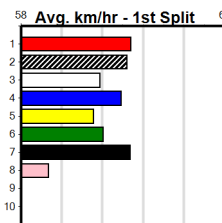

SPORTSBET BET WITH MATES (275+RAN)

Distance: 390m, Race Type: Maiden, Total Prizemoney: $1,530

1st: $1,000, 2nd: $320, 3rd: $160, 4th: $50

2

2:57PM

(VIC time)

EVEN CHANCE (1) showed improvement at Bendigo last time and he is drawn to get every chance. SOHO BUSTLIN' BY (2) can show early speed and he will continue to get stronger with more racing. HELLO BUDDY (5) can run a cheeky race

Watchdog Tips:

1

2

5

6

Bet:

Win 1