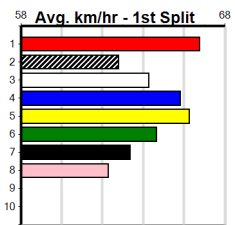

DOWNLOAD THE WATCHDOG APP (275+

Distance: 390m, Race Type: Grade 5, Total Prizemoney: $1,530
1st: $1,000, 2nd: $320, 3rd: $160, 4th: $50

Watchdog Tips:

4 7 8 6

Bet:

Win 4

Main table containing race details for 10 races, including horse names, trainers, odds, and winning boxes.