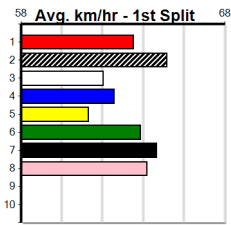

# MATKO HIRE (275+RANK)

Distance: 450m, Race Type: Grade 5, Total Prizemoney: \$1,530  
1st: \$1,000, 2nd: \$320, 3rd: \$160, 4th: \$50