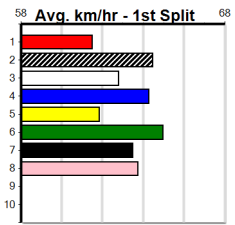

## 6:23PM

(VIC time)

Distance: 390m, Race Type: Grade 5, Total Prizemoney: \$1,530  
1st: \$1,000, 2nd: \$320, 3rd: \$160, 4th: \$50

PULL START PUMBA (2) will find this easier than his most recent racing and he can assume control soon after box rise. WINNIE'S WISH (4) showed improvement when placed here last time and she can come out running. INGA LEAH (3) has claims