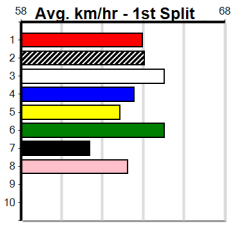

WANNON FUNCTION CENTRE (275+RANK)

Distance: 390m, Race Type: Mixed 6/7, Total Prizemoney: $1,530
1st: $1,000, 2nd: $320, 3rd: $160, 4th: $50

3

3:32PM

(VIC time)

Watchdog Tips:

0 0 0 0

Bet:

Form	Box	Weight	Dist	Track	Date	Time	BON	Margin	1st/2nd (Time)	PIR	Checked	Comment	W/R	Split 1	S/P	Grade

1 ASTON ACCORD [7]																	Winning Boxes								
BEED B Apr-22 TOMMY SHELBY ASTON FRAICHE																	1	2	3	4	5	6	7	8	
Trainer: Glenn Campbell (Anakie)																	1								
5th (1)	23.9	390	BAL	R10	25-Mar-24	23.01	22.25	8.00	L	CAR WASH CHAOS (22.47)	M/45	.	.	.	8.89	$3.60	T3-7	Prize Best	$1,420.00						
4th (8)	23.4	390	WBL	R9	08-Apr-24	22.76	22.23	5.50	L	SHE'S ON BOOST (22.38)	M/44	.	.	.	8.94	$9.50	X67	Starts	8-1-1-0						
8th (7)	23.3	390	WBL	R3	11-Apr-24	22.90	22.09	8.50	L	LEON'S ENTITY (22.31)	M/58	.	.	.	9.12	$25.00	7	Trk/Dst	5-1-0-0						
6th (8)	22.9	390	WBL	R3	29-Apr-24	23.38	22.39	11.00	L	XABRINA BALE (22.65)	Q/36	.	.	.	8.81	$7.00	7	APM	$1146						
Owner(s): R Borda																									

2 RONNY ALLSORTS [7]																	Winning Boxes								
WF D Nov-21 FERNANDO BALE SIXTEEN PEGS																	1	2	3	4	5	6	7	8	
Trainer: Peter Fulton (Ecklin South)																									
2nd (8)	29.8	390	WBL	R9	18-Dec-23	22.86	22.37	0.50	L	RUBY TUBES (22.82)	S/22	.	.	.	8.96	$1.80	7	Prize Best	$1,530.00						
6th (6)	29.8	400	GEL	R9	26-Dec-23	23.53	22.58	9.50	L	NORMAL LIFE (22.87)	M/77	.	.	V21	8.79	$14.00	7	Starts	22.69						
5th (7)	29.4	390	WBL	R3	29-Apr-24	23.11	22.39	7.00	L	XABRINA BALE (22.65)	M/45	.	.	.	8.82	$6.20	7	Trk/Dst	9-1-1-0						
6th (8)	29.3	390	WBL	R11	01-May-24	23.00	21.87	9.50	L	TRICKY DISCO (22.35)	M/77	.	.	.	9.12	$105.10	RWH	APM	7-1-1-0						
Owner(s): P Fulton																	APM	$586							

3 NARINGAL SALLY [7]																	Winning Boxes								
RBD B Jan-22 ALLEN DEED FLO LAVA																	1	2	3	4	5	6	7	8	
Trainer: Kurt Howard (Woolsthorpe)																									
6th (4)	27.1	450	WBL	R4	04-Apr-24	26.23	24.72	11.00	L	LEO BALE (25.53)	M/555	.	.	.	6.83	$47.30	X67H	Prize Best	$1,860.00						
6th (2)	27.2	512	MTG	R12	14-Apr-24	30.58	29.50	14.00	L	LLEKTRA CARRY (29.63)		.	.	.	4.57	$34.00	6	Starts	FSTD						
2nd (1)	27.3	512	MTG	R2	21-Apr-24	30.36	29.51	2.00	L	ZOMBIELAND (30.21)		.	.	.	4.52	$3.90	XM6	Trk/Dst	10-1-1-2						
7th (8)	27.2	450	WBL	R7	29-Apr-24	26.21	25.64	8.00	L	JELLICENT BALE (25.68)	M/667	.	.	.	6.94	$13.70	7	APM	0-0-0-0						
Owner(s): J Rea																	APM	$1291							

4 YAALA JUNIOR [7]																	Winning Boxes								
WF B Nov-21 FERNANDO BALE NATTY ALLEN																	1	2	3	4	5	6	7	8	
Trainer: Jason Wickham (Lara)																									
5th (6)	27.9	390	WBL	R1	11-Mar-24	23.40	22.17	9.00	L	KAT'S COMET (22.78)	M/46	.	.	.	9.16	$7.20	M	Prize Best	$1,605.00						
7th (4)	28.4	400	GEL	R3	18-Mar-24	23.35	22.63	6.50	L	FANCY KIAARN (22.92)	M/56	.	.	.	8.67	$39.10	M	Starts	22.39						
4th (4)	28.2	400	GEL	R1	25-Mar-24	23.56	22.68	3.25	L	JOHNNIE BLUE (23.35)	Q/33	.	.	.	8.91	$18.00	M	Trk/Dst	9-1-1-1						
1st (6)	28.9	390	WBL	R1	29-Apr-24	22.39	22.39	2.50	L	WHIPPING ALONG (22.56)	Q/11	.	.	.	8.54	$13.50	M	APM	3-1-0-0						
Owner(s): A Welsh																	APM	$1388