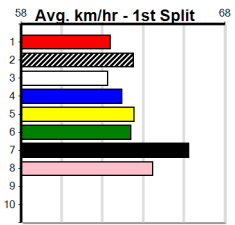

BROAD TREE CARE (275+ RANK)

Distance: 390m, Race Type: Grade 5, Total Prizemoney: $1,530
1st: $1,000, 2nd: $320, 3rd: $160, 4th: $50

11

6:14PM

(VIC time)

Watchdog Tips:

0 0 0 0

Bet: