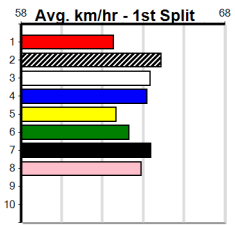

8

5:16PM

(VIC time)

Watchdog Tips: **0 0 0 0** Bet: .