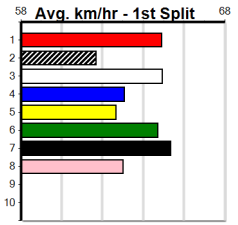

SPORTSBET SAME RACE MULTI (275+ RA

12

6:30PM

(VIC time)

Distance: 390m, Race Type: Grade 5, Total Prizemoney: $1,530
1st: $1,000, 2nd: $320, 3rd: $160, 4th: $50

Watchdog Tips: **0** **0** **0** **0** Bet: **0**