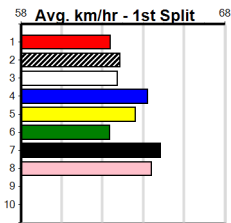

5

Distance: 390m, Race Type: Grade 5, Total Prizemoney: $1,530
1st: $1,000, 2nd: $320, 3rd: $160, 4th: $50

4:14PM

(VIC time)

Watchdog Tips: **0 0 0 0** Bet: .