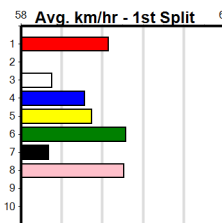

MACEY'S BISTRO (275+ RANK)

Distance: 390m, Race Type: Maiden, Total Prizemoney: $1,530
1st: $1,000, 2nd: $320, 3rd: $160, 4th: $50

2

3:12PM

(VIC time)

Watchdog Tips: **0 0 0 0** Bet: .