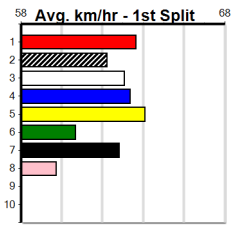

GREYHOUND ADOPTION PROGRAM (275)

Distance: 450m, Race Type: Grade 6, Total Prizemoney: $1,530
1st: $1,000, 2nd: $320, 3rd: $160, 4th: $50

4

3:57PM

(VIC time)

Watchdog Tips: **0 0 0 0** Bet: **.**