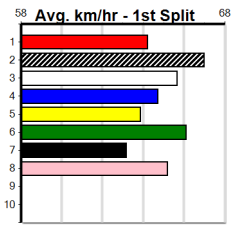

WOOD MOTORCYCLE & MOWER (275+ R

Distance: 390m, Race Type: Grade 5, Total Prizemoney: $1,530
1st: $1,000, 2nd: $320, 3rd: $160, 4th: $50

10

5:55PM

(VIC time)

Watchdog Tips: **0 0 0 0** Bet: **0**