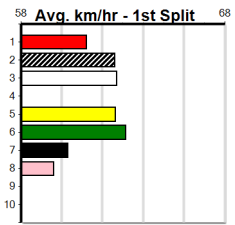

SPORTSBET BET WITH MATES (275+ RAN

Distance: 390m, Race Type: Maiden, Total Prizemoney: $1,530
1st: $1,000, 2nd: $320, 3rd: $160, 4th: $50

1

2:52PM

(VIC time)

Watchdog Tips:

0 0 0 0

Bet: