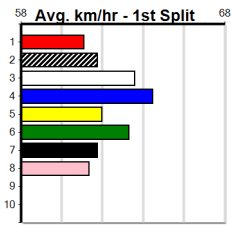

PADDY WANTS PATS (275+ RANK)

Distance: 390m, Race Type: Mixed 6/7, Total Prizemoney: $1,530
1st: $1,000, 2nd: $320, 3rd: $160, 4th: $50

9

5:33PM

(VIC time)

Watchdog Tips:

0 0 0 0

Bet: