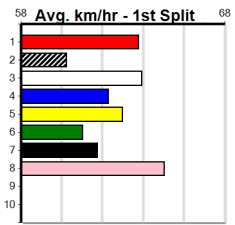

MATKO HIRE (275+ RANK)

Distance: 450m, Race Type: Grade 5, Total Prizemoney: $1,530
1st: $1,000, 2nd: $320, 3rd: $160, 4th: $50

6

4:39PM

(VIC time)

Watchdog Tips: 0 0 0 0 **Bet:** .