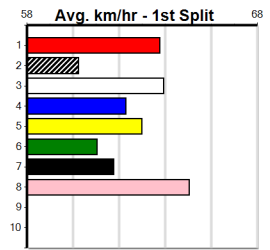

Owner(s):

Winning Distances: < 300m (0) 300 - 399m (0) 400 - 499m (0) 500 - 599m (0) 600 - 699m (0) > 700m (0)

Winning Weights:

Box History

MATKO HIRE (275+ RANK)

Distance: 450m, Race Type: Grade 5, Total Prizemoney: \$1,530
1st: \$1,000, 2nd: \$320, 3rd: \$160, 4th: \$50