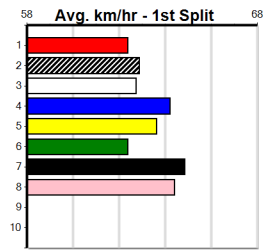

5

4:14PM

(VIC time)

Distance: 390m, Race Type: Grade 5, Total Prizemoney: $1,530
1st: $1,000, 2nd: $320, 3rd: $160, 4th: $50

Watchdog Tips:

Bet:

Table with columns: Form Box, Wgt, Dist, Track, Date, Time, BON, Margin, 1st/2nd (Time), PIR, Checked, Comment, WR, Split 1, S/P, Grade

OHANA PAW PATROL [5]
BKW Dog Dec-20 Sire: ZAMBORA BROCKIE Dam: OHANA SPARKLES
Owner(s): M Katsiris
Trainer: Michael Katsiris (Thomastown)
Winning Distances: < 300m (0) 300 - 399m (0) 400 - 499m (3) 500 - 599m (0) 600 - 699m (0) > 700m (0)
Winning Weights: 33.5(1) 33.7(1) 33.9(1)
Box History table and Prize Best Starts table included.

MAC CRUZ [5]
BD Bitch Oct-20 Sire: SULZANTI Dam: PANDORA'S PROOF
Owner(s): J Wickham
Trainer: Jason Wickham (Lara)
Winning Distances: < 300m (0) 300 - 399m (4) 400 - 499m (0) 500 - 599m (0) 600 - 699m (0) > 700m (0)
Winning Weights: 27.2(1) 27.4(1) 27.8(1) 27.9(1)
Box History table and Prize Best Starts table included.

HOT ROD CHARLIE [5]
BK Dog Aug-20 Sire: ORSON ALLEN Dam: MEPUNGA MIDGET
Owner(s): M Keane
Trainer: Danielle Keane (Koroit)
Winning Distances: < 300m (0) 300 - 399m (0) 400 - 499m (4) 500 - 599m (0) 600 - 699m (0) > 700m (0)
Winning Weights: 31.2(1) 32.1(1) 32.2(2)
Box History table and Prize Best Starts table included.

BEYOND BELIEF [5]
WBK Bitch Jul-20 Sire: FERNANDO BALE Dam: TEARS SOME
Owner(s): C Roberts
Trainer: Catherine Roberts (Terang)
Winning Distances: < 300m (0) 300 - 399m (8) 400 - 499m (2) 500 - 599m (1) 600 - 699m (0) > 700m (0)
Winning Weights: 27.4(1) 27.5(1) 27.6(1) 28.0(1) 28.2(1) 28.7(1) 28.8(2) 29.0(1) 29.1(1) 29.2(1)
Box History table and Prize Best Starts table included.

BORA BURST [5]
BK Bitch Nov-20 Sire: ZAMBORA BROCKIE Dam: SPECIAL KIRST
Owner(s): S Flynn
Trainer: Rosalie Kerr (Caldermeade)
Winning Distances: < 300m (0) 300 - 399m (1) 400 - 499m (4) 500 - 599m (1) 600 - 699m (0) > 700m (0)
Winning Weights: 29.7(2) 29.8(2) 30.0(1) 30.5(1)
Box History table and Prize Best Starts table included.

1

2

3

4

5