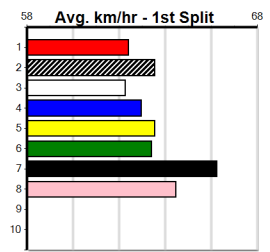

Sire: Dam: **Trainer:**

Owner(s):

Winning Distances: < 300m (0) 300 - 399m (0) 400 - 499m (0) 500 - 599m (0) 600 - 699m (0) > 700m (0)

Winning Weights: **Box History**

BROAD TREE CARE (275+ RANK)

Distance: 390m, Race Type: Grade 5, Total Prizemoney: \$1,530
1st: \$1,000, 2nd: \$320, 3rd: \$160, 4th: \$50