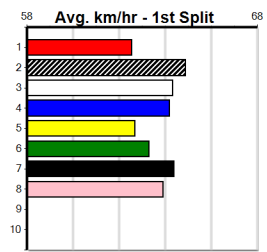

EDWARDS ELECTRICAL (275+ RANK)

Distance: 450m, Race Type: Grade 5, Total Prizemoney: $1,530
1st: $1,000, 2nd: $320, 3rd: $160, 4th: $50

Watchdog Tips: [ ] [ ] [ ] [ ] Bet: [ ]

SPICY SIREN [5]
WF Bitch Aug-21 Sire: FERNANDO BALE Dam: CAPTAIN JACKIE
Owner(s): D Kerr
Trainer: Belinda Connolly (Caldermeade)
Winning Distances: < 300m (0) 300 - 399m (0) 400 - 499m (3) 500 - 599m (0) 600 - 699m (0) > 700m (0)
Winning Weights: 23.3(1) 23.4(1) 23.5(1)
7th (2) 23.1 460 GEL R8 12-Mar-24 26.77 26.15 8.00L UNCONTESTED (26.21) Q/377 . . . 6.81 $15.60 5
6th (6) 23.1 400 GEL R6 19-Mar-24 23.24 22.37 6.00L TWO HAT PAT (22.84) M/77 . . . 8.91 $22.60 5
3rd (8) 22.6 390 BAL R12 25-Mar-24 22.61 22.25 2.25L PERFECT SAL (22.47) M/44 . . . SW . 8.83 $2.10 T3-5
7th (5) 22.9 400 WGL R5 28-Mar-24 23.45 22.84 6.50L ELSIE DREAMING (23.03) M/56 . . . . 8.77 $13.10 T3-5
2nd (4) 22.7 435 SLE R12 05-Apr-24 25.18 24.60 0.25L SPEED MERCHANT (25.16) M/755 . . . . 5.45 $6.20 5
2nd (2) 23.1 450 BAL R6 15-Apr-24 25.95 25.49 7.00L CLARETOWN SADIE (25.49) Q/222 . . . . 6.65 $17.10 T3-5
3rd (8) 23.4 450 BAL R6 22-Apr-24 26.13 25.46 4.00L ROTHWELL BOY (25.86) M/542 . . . . 6.87 $3.80 T3-5
8th (4) 23.6 450 BAL R7 29-Apr-24 26.23 25.50 8.00L JARROD'S BOY (25.68) Q/454 . . . . 6.74 $8.00 T3-5
Last 3 wins NOT included above
1st (6) 23.5 400 WGL R3 06-Apr-23 23.02 22.64 1.75L MALAIKA BALE (23.13) M/21 . . . SW . 8.55 $5.60 M
1st (4) 23.3 400 GEL R4 30-May-23 22.88 22.60 0.50L KABUTO BALE (22.90) M/22 . . . SW . 8.47 $8.00 7
1st (3) 23.4 460 GEL R5 13-Jun-23 26.17 26.16 1.25L LEENA BALE (26.24) Q/111 . . . SW . 6.74 $3.40 X67

TAPERING OFF [5]
BK Dog Feb-19 Sire: BARCIA BALE Dam: TEAR AWAY BABE
Owner(s): D Dalton
Trainer: Raymond Mahony (Southern Cro)
Winning Distances: < 300m (0) 300 - 399m (0) 400 - 499m (6) 500 - 599m (4) 600 - 699m (0) > 700m (0)
Winning Weights: 37.6(2) 38.0(2) 38.1(2) 38.2(2) 38.3(1) 38.4(1)
3rd (8) 38.1 450 WBL R6 26-Feb-24 25.90 25.80 1.5L VANS TURBO (25.80) M/643 . . . . 6.87 $7.30 5
4th (2) 38.0 450 WBL R6 04-Mar-24 26.40 25.57 5.00L IDYLLIC LUTHER (26.07) M/444 . . . . 6.83 $4.60 5
3rd (2) 38.3 450 WBL R8 11-Mar-24 25.64 25.48 2.50L FENTONS RISE (25.48) M/544 . . . . 6.82 $13.50 5
6th (2) 37.8 512 MTG R5 21-Mar-24 31.02 29.65 14.00 MENARI TOM (30.10) . . . . 4.76 $3.50 RW
3rd (3) 37.8 450 WBL R8 26-Mar-24 25.90 25.55 5.00L BEYOND BLESSED (25.55) M/433 . . . . 6.99 $16.00 5
7th (2) 37.8 450 WBL R8 08-Apr-24 25.96 25.51 6.00L STRESS TEST (25.54) M/777 . . . . 6.97 $22.60 5
8th (4) 37.9 450 WBL R8 15-Apr-24 26.60 25.47 16.00 ASTON OPHELIA (25.50) M/688 . . . . 6.79 $18.00 5
5th (3) 38.1 450 WBL R8 29-Apr-24 25.96 25.64 4.75L ELARA BALE (25.64) M/422 . . . . 6.89 $33.80 5
Last 3 wins NOT included above
1st (4) 37.6 450 WBL R5 15-Dec-22 25.70 25.07 0.25L CURLY FRIES (25.71) M/542 . . . . 6.82 $25.90 5
1st (1) 37.6 450 WBL R6 20-Jul-23 25.82 25.42 0.10L MR. DEEDS (25.82) M/321 . . . SW . 6.82 $8.40 5
1st (2) 38.0 450 WBL R8 15-Jan-24 25.82 25.56 0.75L VANS TURBO (25.86) M/431 . . . . 6.80 $3.80 5