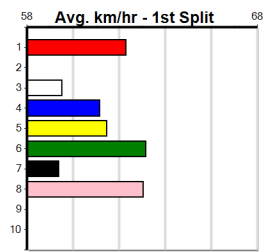

MACEY'S BISTRO (275+ RANK)

Distance: 390m, Race Type: Maiden, Total Prizemoney: $1,530
1st: $1,000, 2nd: $320, 3rd: $160, 4th: $50

2

3:12PM

(VIC time)

Watchdog Tips:

Bet:

Form	Box	Wgt	Dist	Track	Date	Time	BON	Margin	1st/2nd (Time)	PIR	Checked	Comment	WR	Split 1	S/P	Grade

1

ASTON SANUR [M]

BD Bitch Oct-21 Sire: HARD STYLE RICO Dam: ASTON SAVANNAH Trainer: Glenn Campbell (Anakie)

Owner(s): R Borda
Winning Distances: < 300m (0) 300 - 399m (0) 400 - 499m (0) 500 - 599m (0) 600 - 699m (0) > 700m (0)

Winning Weights:

Rank	Age	Wgt	Dist	Track	Date	Time	BON	Margin	1st/2nd (Time)	PIR	Checked	Comment	WR	Split 1	S/P	Grade
7th	(8)	30.0	300	HVL	R9	27-Feb-24	17.67	16.59	6.50L LITTLE TOGETHER (17.22)	M/6	.	.	.	4.15	$10.30	M
5th	(7)	29.7	350	TRA	R1	06-Mar-24	20.77	19.86	14.00 BLUE OPAL ROCKS (19.86)	M/34	.	.	.	6.87	$40.00	M
2nd	(7)	29.3	390	WBL	R1	11-Mar-24	22.84	22.17	0.75L KAT'S COMET (22.78)	Q/22	.	.	.	8.87	$11.90	M
7th	(6)	28.9	390	BAL	R1	18-Mar-24	23.37	21.90	16.00 ASTON WARRIOR (22.26)	S/87	.	.	.	8.83	$37.20	T3-M
5th	(6)	28.6	390	WBL	R2	26-Mar-24	22.93	22.28	4.75L SAINT JAYDEN (22.60)	M/55	.	.	.	9.11	$14.10	M
3rd	(8)	28.1	390	WBL	R2	08-Apr-24	23.26	22.23	3.5L ASTON HOMARE (23.02)	M/34	.	.	.	8.87	$3.80	M
6th	(4)	28.3	390	WBL	R2	11-Apr-24	23.07	22.09	12.00 OUR MATE BEAR (22.29)	M/65	.	.	.	9.12	$19.10	M
5th	(4)	27.9	425	BEN	R2	20-Apr-24	25.10	23.92	8.00L DARRA LAGO (24.56)	M/444	.	SW	.	6.88	$12.80	M

Last 3 wins NOT included above

Bx	1st	2nd	3rd	4th	5th	6th	7th	8th
1								
2								
3								
4					1	1		
5								
6					1		1	
7	1				1			
8		1					1	

Prize Best	$480.00
Starts	NBT
Trk/Dts	8-0-1-1
APM	4-0-1-1
	416

2

CHELSEA DAGGER [M]

WBK Bitch Oct-22 Sire: FERNANDO BALE Dam: SUB ROSA Trainer: Paul Radstock (Burnbank)

Owner(s): KRAMERICA (SYN), G Farrugia, W Gallagher
Winning Distances: < 300m (0) 300 - 399m (0) 400 - 499m (0) 500 - 599m (0) 600 - 699m (0) > 700m (0)

Winning Weights:

Rank	Age	Wgt	Dist	Track	Date	Time	BON	Margin	1st/2nd (Time)	PIR	Checked	Comment	WR	Split 1	S/P	Grade
8th	(7)	23.8	395	TRA	R1	01-May-24	23.38	21.88	15.00 LAKEVIEW DECEAH (22.37)	M/678	.	.	.	3.80	$23.20	M

Last 3 wins NOT included above

Bx	1st	2nd	3rd	4th	5th	6th	7th	8th
1								
2								
3								
4								
5								
6								
7								1
8								

Prize Best	$0.00
Starts	FSH
Trk/Dts	1-0-0-0
APM	0-0-0-0
	0

3

SHAKA BIG CHIEF [M]

RBD Dog Jul-22 Sire: FERAL FRANKY Dam: GAZER BALE Trainer: Michael Bewley (Pentland Hills)

Owner(s): M Bewley
Winning Distances: < 300m (0) 300 - 399m (0) 400 - 499m (0) 500 - 599m (0) 600 - 699m (0) > 700m (0)

Winning Weights:

Rank	Age	Wgt	Dist	Track	Date	Time	BON	Margin	1st/2nd (Time)	PIR	Checked	Comment	WR	Split 1	S/P	Grade
8th	(1)	29.5	390	SHP	R1	08-Apr-24	23.24	21.71	19.00 IF HE COULD (21.97)	S/78	.	.	.	9.09	$12.50	M
7th	(5)	30.2	390	BAL	R1	14-Apr-24	23.88	22.49	10.00 HERE HUGO (23.19)	M/54	.	.	.	8.86	$23.00	M
4th	(1)	30.4	390	BAL	R1	29-Apr-24	23.19	22.24	4.25L IT'S NOT MESSI (22.90)	M/23	.	.	.	8.65	$8.20	T3-M

Last 3 wins NOT included above

Bx	1st	2nd	3rd	4th	5th	6th	7th	8th
1								
2								
3								
4								
5							1	
6								
7								
8								

Prize Best	$50.00
Starts	FSH
Trk/Dts	3-0-0-0
APM	0-0-0-0
	50