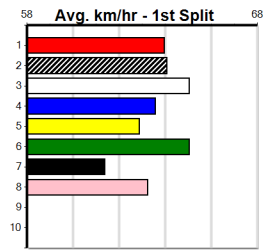

Owner(s):

Winning Distances: < 300m (0) 300 - 399m (0) 400 - 499m (0) 500 - 599m (0) 600 - 699m (0) > 700m (0)

Winning Weights:

Box History

WANNON FUNCTION CENTRE (275+RANK)

Distance: 390m, Race Type: Mixed 6/7, Total Prizemoney: \$1,530
1st: \$1,000, 2nd: \$320, 3rd: \$160, 4th: \$50