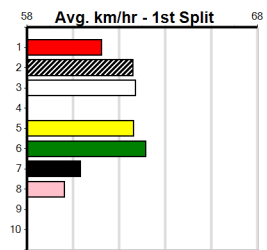

Warrnambool

TRACK INFO
 Track Circumference: 421m
 Inside Top Turn: 35m
 Track Width: 67m
 Inside Home Turn: 35m

1

2:52PM

(VIC time)

Distance: 390m, Race Type: Maiden, Total Prizemoney: \$1,530
1st: \$1,000, 2nd: \$320, 3rd: \$160, 4th: \$50