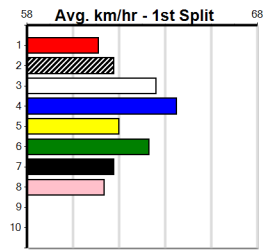

PADDY WANTS PATS (275+ RANK)

Distance: 390m, Race Type: Mixed 6/7, Total Prizemoney: $1,530
1st: $1,000, 2nd: $320, 3rd: $160, 4th: $50

Watchdog Tips:

Bet:

Table with columns: Form Box, Wgt, Dist, Track, Date, Time, BON, Margin, 1st/2nd (Time), PIR, Checked, Comment, WR, Split 1, S/P, Grade

Section 1: CAN GET THIRSTY [7]
BK Bitch Nov-21 Sire: SHIMA SHINE Dam: LULUMON
Owner(s): S O'keefe
Trainer: Peter Keane (Koroit)
Winning Distances: < 300m (0) 300 - 399m (1) 400 - 499m (0) 500 - 599m (0) 600 - 699m (0) > 700m (0)
Winning Weights: 26.3(1)
Race results table with columns: Rank, Wgt, Dist, Track, R#, Date, Time, BON, Margin, Name, Age, PIR, Checked, Comment, WR, Split 1, S/P, Grade

Section 2: LORELLE SOLDIER (NSW)[7]
BK Bitch Oct-20 Sire: ZIPPING GARTH Dam: SPECULATE
Owner(s): J Green
Trainer: Julie Green (Parwan)
Winning Distances: < 300m (0) 300 - 399m (0) 400 - 499m (1) 500 - 599m (0) 600 - 699m (0) > 700m (0)
Winning Weights: 28.5(1)
Race results table with columns: Rank, Wgt, Dist, Track, R#, Date, Time, BON, Margin, Name, Age, PIR, Checked, Comment, WR, Split 1, S/P, Grade

Section 3: KUMANI SAPPHIRE [7]
BE Bitch Jul-20 Sire: COSMIC RUMBLE Dam: DAISY LARA
Owner(s): K Quinn
Trainer: Kevin Quinn (Cundare North)
Winning Distances: < 300m (0) 300 - 399m (1) 400 - 499m (0) 500 - 599m (0) 600 - 699m (0) > 700m (0)
Winning Weights: 27.2(1)
Race results table with columns: Rank, Wgt, Dist, Track, R#, Date, Time, BON, Margin, Name, Age, PIR, Checked, Comment, WR, Split 1, S/P, Grade

Section 4: ARKA GLIMMER [7]
BK Bitch Aug-21 Sire: BARCIA BALE Dam: GOOD GIRL SANDY
Owner(s): S Baulch
Trainer: Rachel Baulch (Mortlake)
Winning Distances: < 300m (0) 300 - 399m (0) 400 - 499m (1) 500 - 599m (0) 600 - 699m (0) > 700m (0)
Winning Weights: 27.9(1)
Race results table with columns: Rank, Wgt, Dist, Track, R#, Date, Time, BON, Margin, Name, Age, PIR, Checked, Comment, WR, Split 1, S/P, Grade

Section 5: SPICY MACHETE [7]
BK Dog Mar-22 Sire: BERNARDO Dam: HOOK ALONG BOOK
Owner(s): D Kerr
Trainer: Belinda Connolly (Caldermeade)
Winning Distances: < 300m (0) 300 - 399m (0) 400 - 499m (1) 500 - 599m (0) 600 - 699m (0) > 700m (0)
Winning Weights: 29.7(1)
Race results table with columns: Rank, Wgt, Dist, Track, R#, Date, Time, BON, Margin, Name, Age, PIR, Checked, Comment, WR, Split 1, S/P, Grade