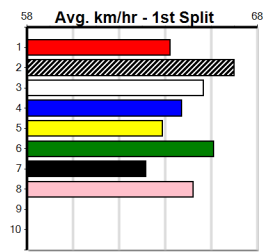

WOOD MOTORCYCLE & MOWER (275+ RANK)

Distance: 390m, Race Type: Grade 5, Total Prizemoney: $1,530
1st: $1,000, 2nd: $320, 3rd: $160, 4th: $50

Watchdog Tips: [ ] [ ] [ ] [ ] Bet: [ ]

Form Box Wgt Dist Track Date Time BON Margin 1st/2nd (Time) PIR Checked Comment W/R Split 1 S/P Grade

DR. CARLSON [5]
BEED Dog Jan-20 Sire: BERNARDO Dam: DR. HARLEE
Owner(s): S Hose
Winning Distances: < 300m (0) 300 - 399m (3) 400 - 499m (5) 500 - 599m (0) 600 - 699m (0) > 700m (0)
Winning Weights: 28.5(1) 28.6(1) 28.7(1) 29.0(1) 29.1(1) 30.4(2) 30.5(1)
6th (3) 28.8 390 WBL R11 04-Mar-24 22.90 22.36 4.75L SAINT MICK (22.58) M/57 . . . 8.79 $28.60 5
5th (6) 28.8 400 GEL R12 12-Mar-24 23.39 22.57 7.00L DESERT LION (22.94) M/45 . . . 8.73 $12.00 5
7th (8) 28.4 400 GEL R12 18-Mar-24 23.42 22.63 7.50L MY MATE MARTHA (22.91) M/66 . . . 8.76 $3.80 5
1st (7) 29.0 390 WBL R12 01-Apr-24 22.79 22.07 0.25L ZIPPING TANIA (22.80) M/22 . . . 8.87 $7.20 5
5th (6) 29.0 390 WBL R11 08-Apr-24 22.65 22.23 6.00L SOLITARY FLAME (22.23) M/55 . . . 8.96 $34.50 5
2nd (5) 29.2 390 WBL R11 15-Apr-24 22.86 22.46 1.75L MORAIN CHLOE (22.75) M/54 . . . 9.15 $7.60 5
1st (7) 29.1 400 GEL R7 23-Apr-24 22.88 22.56 6.50L ASTON BEAUFORT (23.30) M/11 . . . 8.49 $14.00 5
7th (8) 29.1 400 GEL R12 30-Apr-24 23.32 22.73 7.50L RUSHMORE RED (22.80) M/78 . . . 8.70 $22.00 5
Last 3 wins NOT included above
1st (2) 30.4 400 GEL R11 23-Aug-22 22.78 22.76 3.25L TINKER BLAINE (22.99) M/11 . . . 8.55 $3.20 RW
1st (7) 30.5 400 GEL R7 30-Aug-22 22.65 22.65 6.00L HEY VAIN ELAINE (23.06) M/11 . . SW 8.47 $2.40 X45
1st (1) 30.4 400 GEL R2 12-Dec-22 23.03 22.97 0.75L EARN THE FIZZ (23.07) Q/22 . . . 8.60 $2.00 5

Box History
Bx 1st 2nd 3rd 4th 5th 6th 7th 8th
1 1 5 1 2 1 1 2
2 1 2 3 1 4 2
3 1 2 3 1 1
4 1 1 1 1
5 1 1
6 1 1 2 2 1 1
7 3 1 2 2 1
8 1 1 1 1 2 3
Prize Best $15887.77
Starts 22.34(6)-18/4/22
Trk/Dts 57-8-9-7
APM 15-3-3-2 2673

SNOWY'S SISTER [5]
BK Bitch Mar-20 Sire: MEPUNGA BLAZER Dam: UNMID BALE
Owner(s): P Karalekas
Winning Distances: < 300m (0) 300 - 399m (6) 400 - 499m (8) 500 - 599m (0) 600 - 699m (0) > 700m (0)
Winning Weights: 30.3(1) 30.7(1) 30.8(2) 31.3(2) 31.5(1) 31.6(2) 31.7(2) 31.9(2) 32.3(1)
4th (4) 31.4 400 GEL R12 04-Nov-23 23.12 22.73 4.75L JUDY'S REDEEMER (22.80) M/75 . . V10 8.67 $4.70 5
3rd (8) 31.7 400 GEL R11 01-Dec-23 23.11 22.49 4.50L PAW SOME SLOANE (22.81) M/23 . . W 8.40 $2.70 5
7th (3) 32.0 400 GEL R5 09-Dec-23 23.48 22.67 12.00 WHAT HOPE (22.67) M/22 . . . 8.59 $8.90 5
7th (1) 31.8 390 WBL R10 14-Dec-23 22.54 22.01 8.00L ASTON ZOOM (22.01) Q/34 . . . 8.75 $47.50 X45
5th (8) 31.7 390 WBL R10 30-Dec-23 22.71 21.89 7.00L ANNA YOU PEST (22.26) S/46 . . . 8.76 $6.70 5
8th (2) 31.5 400 GEL R4 02-Feb-24 23.48 22.41 8.50L BUTTERFLIES LAD (22.91) M/88 . . . 8.73 $10.30 5
2nd (2) 31.7 400 GEL R6 16-Apr-24 22.94 22.64 1.25L DR. MATRIX (22.87) M/11 . . . 8.32 $10.80 5
6th (2) 31.3 390 SHP R4 29-Apr-24 22.79 21.97 5.50L OUR DREAMER (22.42) M/34 . . . 8.42 $4.80 VET
Last 3 wins NOT included above
1st (3) 31.6 390 BAL R10 12-Jul-23 22.23 21.97 2.50L OVERDRAWN (22.38) Q/11 . . . 8.37 $5.60 X45
1st (2) 31.6 390 BAL R9 16-Aug-23 22.19 21.96 0.50L STROMBOLI (22.22) M/11 . . . 8.36 $5.30 X45
1st (8) 31.7 390 WBL R11 12-Oct-23 22.36 21.99 2.00L LONGISSIMUS (22.49) M/11 . . . 8.61 $2.90 5