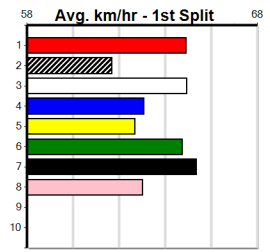

SPORTSBET SAME RACE MULTI (275+ RANK)

Distance: 390m, Race Type: Grade 5, Total Prizemoney: $1,530
1st: $1,000, 2nd: $320, 3rd: $160, 4th: $50

Watchdog Tips: [ ] [ ] [ ] [ ] Bet: [ ]

1 DIMORA ASHLEY (SA)[5]
BK Bitch Feb-20 Sire: ASTON DEE BEE Dam: DIMORA FLASH
Owner(s): K Bouchier
Trainer: Raymond Brewer (Camperdown)
Winning Distances: < 300m (0) 300 - 399m (3) 400 - 499m (1) 500 - 599m (0) 600 - 699m (0) > 700m (0)
Winning Weights: 27.2(1) 27.3(1) 27.5(2)
Box History table and Prize Best Starts table included.

2 CHASING BARBIE [5]
F Bitch Apr-20 Sire: ZINZAN BROOKE Dam: AVATAR SPARKLE
Owner(s): WINDY PLAINS (SYN), K Quinn, C Gason
Trainer: Cristina Gason (Cundare North)
Winning Distances: < 300m (0) 300 - 399m (1) 400 - 499m (2) 500 - 599m (0) 600 - 699m (0) > 700m (0)
Winning Weights: 24.7(1) 25.0(2)
Box History table and Prize Best Starts table included.

3 CAPTAIN BENDER (SA)[5]
BD Dog Sep-20 Sire: MY REDEEMER Dam: RAZ'S GIRL
Owner(s): CARISMA (SYN), R Gavin, K Gavin
Trainer: Raylene Gavin (Killarney)
Winning Distances: < 300m (0) 300 - 399m (1) 400 - 499m (5) 500 - 599m (0) 600 - 699m (0) > 700m (0)
Winning Weights: 30.7(1) 30.9(1) 31.1(2) 31.3(1) 32.1(1)
Box History table and Prize Best Starts table included.

4 WHIRLWIND FIRE [5]
F Dog Jul-21 Sire: SUPERIOR PANAMA Dam: CHUN LI
Owner(s): M Roberts
Trainer: Mark Roberts (Terang)
Winning Distances: < 300m (0) 300 - 399m (3) 400 - 499m (3) 500 - 599m (0) 600 - 699m (0) > 700m (0)
Winning Weights: 31.8(1) 32.0(1) 33.3(1) 33.7(1) 33.8(2)
Box History table and Prize Best Starts table included.

5 INGA SADIE [5]
BK Bitch Mar-20 Sire: SULZANTI Dam: MISS SHIEKA
Owner(s): M Inguanti
Trainer: Peter Inguanti (Camperdown)
Winning Distances: < 300m (0) 300 - 399m (2) 400 - 499m (2) 500 - 599m (0) 600 - 699m (0) > 700m (0)
Winning Weights: 24.6(1) 25.1(1) 25.2(1) 26.0(1)
Box History table and Prize Best Starts table included.