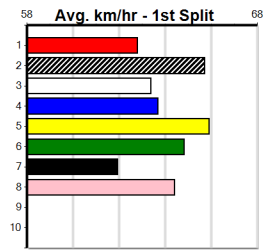

Distance: 450m, Race Type: Grade 7, Total Prizemoney: $1,530
1st: $1,000, 2nd: $320, 3rd: $160, 4th: $50

Watchdog Tips:

Bet:

Form Box	Wgt	Dist	Track	Date	Time	BON	Margin	1st/2nd (Time)	PIR	Checked	Comment	WR	Split 1	S/P	Grade

CLOSE COMBAT [7]

BK Dog Feb-22 Sire: FABREGAS Dam: GEORGIA KATE
Owner(s): CHAMPAGNE PTN (SYN), S Smith, A Langton
Trainer: Cameron Morris-flynn (Mitchell P)
Winning Distances: < 300m (0) 300 - 399m (0) 400 - 499m (1) 500 - 599m (0) 600 - 699m (0) > 700m (0)
Winning Weights: 33.6(1)

4th (1)	33.7	460	GEL	R4	06-Feb-24	26.12	25.59	2.50L OUR LAST SUMMER (25.94)	M/444	.	.	.	6.64	$1.80	7
7th (7)	33.5	460	GEL	R9	12-Feb-24	26.64	25.79	11.00 BUN VOLCANO (25.89)	M/677	.	.	.	6.88	$26.80	X67
3rd (6)	34.9	450	BAL	R2	18-Mar-24	25.70	25.47	1.25L RUSTY FLYER (25.62)	M/222	.	.	.	6.70	$3.00	T3-7
4th (3)	35.1	450	BAL	R3	03-Apr-24	25.90	25.18	6.50L HADWIN BALE (25.44)	M/762	.	.	.	6.77	$44.30	X67
5th (1)	34.9	450	BAL	R10	10-Apr-24	25.83	25.17	6.00L HADWIN BALE (25.44)	M/443	.	SW	.	6.71	$11.80	X67H
5th (5)	35.3	410	HOR	R4	16-Apr-24	24.12	23.10	10.00 ORIENTAL OPHELIA (23.44)	M/66	.	.	.	10.92	$8.40	X67
2nd (6)	35.6	450	BAL	R9	22-Apr-24	25.99	25.46	2.00L SERENITY GIRL (25.86)	Q/22	.	.	.	6.78	$2.40	T3-7
2nd (7)	35.5	390	SHP	R9	02-May-24	22.65	22.35	2.50L DARTS NIGHT (22.47)	M/22	.	.	.	8.59	$7.30	T3-7

Last 3 wins NOT included above

1st (6)	33.6	460	GEL	R1	16-Jan-24	26.08	25.80	3.75L CIRCLE THE GLOBE (26.33)	Q/211	.	.	.	6.70	$2.20	M

Box History

Bx	1st	2nd	3rd	4th	5th	6th	7th	8th
1			4	1	1			
2					1			
3					1			
4					1			
5						2		1
6	1	1	1					
7		1						1
8								

Prize Best						$3415.00		
Starts						F5H		
Trk/Dts						16-1-2-5		
APM						0-0-0-0		2297

POSIE YOU PEST [7]

BD Bitch Jan-22 Sire: ALLEN DEED Dam: RIXY YA PEST
Owner(s): M Wright
Trainer: Mathew Wright (Wangoom)
Winning Distances: < 300m (0) 300 - 399m (1) 400 - 499m (0) 500 - 599m (0) 600 - 699m (0) > 700m (0)
Winning Weights: 25.4(1)

3rd (5)	25.6	390	WBL	R1	29-Nov-23	22.88	21.96	6.50L CHARING CROSS (22.45)	M/53	.	.	.	8.86	$6.80	M
3rd (7)	25.6	460	GEL	R3	08-Dec-23	26.35	25.68	2.50L URANA JASMINE (26.18)	Q/223	.	.	.	6.72	$8.40	M
8th (3)	26.0	390	WBL	R2	21-Dec-23	24.25	22.12	26.00 SARAH STARFISH (22.47)	Q/88	.	V5	.	9.48	$5.00	M
6th (4)	25.7	450	WBL	R3	08-Jan-24	26.48	25.64	7.50L CALL ME ARTIE (25.97)	M/244	.	V0	.	6.74	$3.20	RW
5th (8)	25.5	390	WBL	R1	13-Jan-24	23.03	22.08	9.50L ELK (22.38)	Q/55	.	.	.	8.86	$15.00	M
1st (4)	25.4	390	WBL	R1	19-Feb-24	22.87	22.26	0.50L VALLETTA DIVA (22.90)	Q/11	.	SW	.	8.66	$3.50	M
2nd (2)	25.8	450	WBL	R5	26-Mar-24	25.91	25.55	0.50L SANDY'S LUNAR (25.88)	Q/222	.	.	.	6.67	$2.90	7
2nd (6)	25.2	450	WBL	R7	29-Apr-24	25.80	25.64	1.75L JELICENT BALE (25.68)	Q/111	.	.	.	6.54	$4.30	7

Last 3 wins NOT included above

Prize Best						$2160.00		
Starts						NBT		
Trk/Dts						8-1-2-2		
APM						3-0-2-0		1384