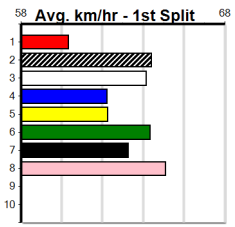

CASSIGN DESIGN (275+ RANK)

Distance: 450m, Race Type: Grade 5, Total Prizemoney: $1,530
1st: $1,000, 2nd: $320, 3rd: $160, 4th: $50

6

4:19PM

(VIC time)

Watchdog Tips: 0 0 0 0 **Bet:** .