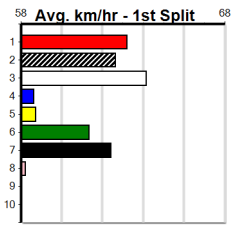

Download Now

Mobile Form Guide

Warrnambool

TRACK INFO
 Track Circumference: 421m
 Inside Top Turn: 39m
 Track Width: 67m
 Inside Home Turn: 35m

SPORTSBET BET WITH MATES (275+ RAN

Distance: 390m, Race Type: Maiden, Total Prizemoney: \$1,530
1st: \$1,000, 2nd: \$320, 3rd: \$160, 4th: \$50