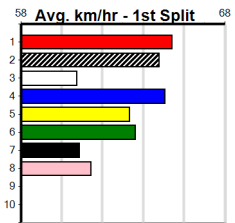

SPORTSBET SAME RACE MULTI (275+ RA

12

6:23PM

(VIC time)

Distance: 390m, Race Type: Grade 5, Total Prizemoney: $1,530
1st: $1,000, 2nd: $320, 3rd: $160, 4th: $50

Watchdog Tips:

0 0 0 0

Bet: