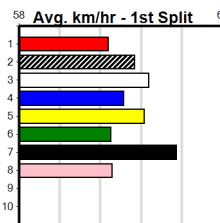

MATKO HIRE (275+ RANK)

Distance: 390m, Race Type: Grade 5, Total Prizemoney: $1,530
1st: $1,000, 2nd: $320, 3rd: $160, 4th: $50

5

3:52PM

(VIC time)

Watchdog Tips: 0 0 0 0 **Bet:** .