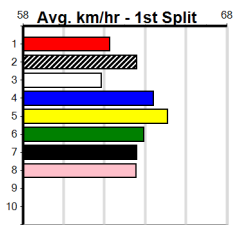

WOOD MOTORCYCLE & MOWER (275+ R)

10

5:37PM

(VIC time)

Distance: 390m, Race Type: Grade 6, Total Prizemoney: $1,530
1st: $1,000, 2nd: $320, 3rd: $160, 4th: $50

Watchdog Tips: 0 0 0 0 **Bet:** .