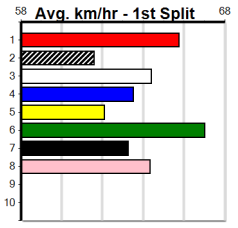

PADDY WANTS PATS (275+ RANK)

Distance: 450m, Race Type: Grade 5, Total Prizemoney: \$1,530
 1st: \$1,000, 2nd: \$320, 3rd: \$160, 4th: \$50

8
4:57PM
 (VIC time)

Watchdog Tips: **0** **0** **0** **0** **Bet:** .