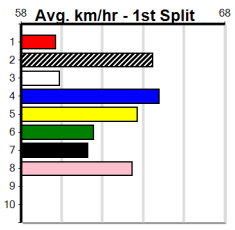

Distance: 390m, Race Type: Grade 7, Total Prizemoney: $1,530
1st: $1,000, 2nd: $320, 3rd: $160, 4th: $50

4

3:37PM

(VIC time)

Watchdog Tips:

0 0 0 0

Bet: