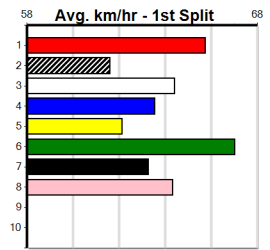

PADDY WANTS PATS (275+ RANK)

Distance: 450m, Race Type: Grade 5, Total Prizemoney: $1,530
1st: $1,000, 2nd: $320, 3rd: $160, 4th: $50

Watchdog Tips:

Bet:

Table with columns: Form Box, Wgt, Dist, Track, Date, Time, BON, Margin, 1st/2nd (Time), PIR, Checked, Comment, W/R, Split 1, S/P, Grade

Section 1: BELAIR BEE [5]. Includes owner G Wickham, sire TOMMY SHELBY, dam MEPUNGA PRUE, and a list of race results with details like date, time, and prize money.

Section 2: MIDORI SPLICE [5]. Includes owner R Weightman, sire BARCIA BALE, dam MEPUNGA ROSIE, and a list of race results.

Section 3: LUCY DEEDS [5]. Includes owner G Anders, sire BERNARDO, dam BEAUT DEEDS, and a list of race results.

Section 4: STORM KEY (NSW)[5]. Includes owner G Black, sire KIOWA MON MANNY, dam KEY NUCLEAR, and a list of race results.

Section 5: ELARA BALE (NSW)[5]. Includes owner B Wheeler, sire FERAL FRANKY, dam DYNA DANNA, and a list of race results.

1

2

3

4

5

Box History table for BELAIR BEE, showing performance across different boxes (1-8) and splits.

Box History table for MIDORI SPLICE, showing performance across different boxes (1-8) and splits.

Box History table for LUCY DEEDS, showing performance across different boxes (1-8) and splits.

Box History table for STORM KEY (NSW), showing performance across different boxes (1-8) and splits.

Box History table for ELARA BALE (NSW), showing performance across different boxes (1-8) and splits.