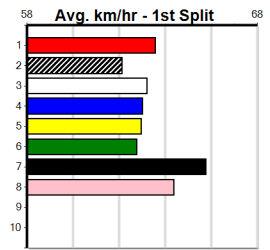

EDWARDS ELECTRICAL (275+RANK)

Distance: 450m, Race Type: Grade 6, Total Prizemoney: $1,530
1st: $1,000, 2nd: $320, 3rd: $160, 4th: $50

Watchdog Tips:

Bet:

Table with columns: Form Box, Wgt, Dist, Track, Date, Time, BON, Margin, 1st/2nd (Time), PIR, Checked, Comment, WR, Split 1, S/P, Grade

RUBY WREN [6]
BEED Bitch Mar-22 Sire: TOMMY SHELBY Dam: IVY WREN
Owner(s): B Fulton
Trainer: Peter Fulton (Ecklin South)
Winning Distances: < 300m (0) 300 - 399m (2) 400 - 499m (0) 500 - 599m (0) 600 - 699m (0) > 700m (0)
Winning Weights: 25.2(1) 25.5(1)
Race results table with columns: Rank, Pos, Wgt, Dist, Track, Date, Time, BON, Margin, 1st/2nd (Time), PIR, Checked, Comment, WR, Split 1, S/P, Grade, Prize, Best, Starts, Trk/Dts, APM

BELAIR RIC [6]
BK Dog Oct-21 Sire: FLYING RICCIARDO Dam: MEPUNGA BELLA
Owner(s): G Wickham
Trainer: Connor Byrne (Koroit)
Winning Distances: < 300m (0) 300 - 399m (0) 400 - 499m (2) 500 - 599m (0) 600 - 699m (0) > 700m (0)
Winning Weights: 30.6(1) 31.0(1)
Race results table with columns: Rank, Pos, Wgt, Dist, Track, Date, Time, BON, Margin, 1st/2nd (Time), PIR, Checked, Comment, WR, Split 1, S/P, Grade, Prize, Best, Starts, Trk/Dts, APM

SAINT MADIX [6]
BK Dog Jan-21 Sire: ASTON KIMETTO Dam: MISS LAVA
Owner(s): P Byrne
Trainer: Peter Byrne (Koroit)
Winning Distances: < 300m (0) 300 - 399m (0) 400 - 499m (2) 500 - 599m (0) 600 - 699m (0) > 700m (0)
Winning Weights: 35.5(1) 35.8(1)
Race results table with columns: Rank, Pos, Wgt, Dist, Track, Date, Time, BON, Margin, 1st/2nd (Time), PIR, Checked, Comment, WR, Split 1, S/P, Grade, Prize, Best, Starts, Trk/Dts, APM

JUDICIARY (SA)[6]
BK Dog Nov-21 Sire: JURY Dam: VELOCITY BOTTINO
Owner(s): C Cameron
Trainer: Peter Crawley (Mortlake)
Winning Distances: < 300m (0) 300 - 399m (0) 400 - 499m (1) 500 - 599m (1) 600 - 699m (0) > 700m (0)
Winning Weights: 32.1(1) 32.9(1)
Race results table with columns: Rank, Pos, Wgt, Dist, Track, Date, Time, BON, Margin, 1st/2nd (Time), PIR, Checked, Comment, WR, Split 1, S/P, Grade, Prize, Best, Starts, Trk/Dts, APM

CANYA DREAM (NSW)[6]
RF Bitch Feb-22 Sire: FERNANDO BALE Dam: JUST TERMS
Owner(s): K Heinrich
Trainer: Jye Formosa (Heathcote)
Winning Distances: < 300m (0) 300 - 399m (0) 400 - 499m (2) 500 - 599m (0) 600 - 699m (0) > 700m (0)
Winning Weights: 26.0(1) 26.2(1)
Race results table with columns: Rank, Pos, Wgt, Dist, Track, Date, Time, BON, Margin, 1st/2nd (Time), PIR, Checked, Comment, WR, Split 1, S/P, Grade, Prize, Best, Starts, Trk/Dts, APM

1

2

3

4

5