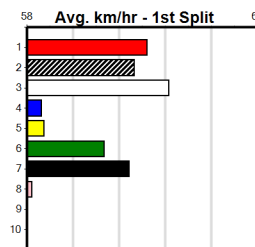

SPORTSBET BET WITH MATES (275+ RANK)

1

2:22PM

(VIC time)

Distance: 390m, Race Type: Maiden, Total Prizemoney: $1,530
1st: $1,000, 2nd: $320, 3rd: $160, 4th: $50

Watchdog Tips: ☐ ☐ ☐ ☐ ☐ Bet:

Form Box	Wgt	Dist	Track	Date	Time	BON	Margin	1st/2nd (Time)	PIR	Checked	Comment	WR	Split 1	S/P	Grade

1

FINISH THE ARENA [M]

F Bitch Jan-22 Sire: ALLEN DEED Dam: RIXY YA PEST Trainer: Mathew Wright (Wangoom)

Owner(s): M Wright
Winning Distances: < 300m (0) 300 - 399m (0) 400 - 499m (0) 500 - 599m (0) 600 - 699m (0) > 700m (0)
Winning Weights:

6th (7)	25.9	390	WBL	R1	11-Apr-24	23.13	22.09	11.00	GRACE'S ENTITY (22.43)	M/66	.	.	.	9.09	$17.70	M
5th (2)	26.2	390	WBL	R2	29-Apr-24	22.87	22.39	6.50L	WHIZBANG JAZZY (22.43)	M/75	.	.	.	9.06	$2.90	M
2nd (3)	26.3	390	WBL	R1	06-May-24	23.00	22.36	1.00L	ADAM'S CHOICE (22.94)	M/43	.	.	.	8.95	$1.80	M

Last 3 wins NOT included above

Box History

Bx	1st	2nd	3rd	4th	5th	6th	7th	8th
1								
2					1			
3		1						
4								
5								
6								
7						1		
8								

Prize Best	$320.00
Starts	NBT
Trk/Dts	3-0-1-0
APM	3-0-1-0
	320

2

REPAYMENT [M]

WBK Bitch Jan-22 Sire: NEED MY MONEYNOW Dam: GRANDANA QUALI Trainer: Margery Quick (Haddon)

Owner(s): G Collins
Winning Distances: < 300m (0) 300 - 399m (0) 400 - 499m (0) 500 - 599m (0) 600 - 699m (0) > 700m (0)
Winning Weights:

8th (6)	24.3	390	WBL	R1	11-Apr-24	23.98	22.09	23.00	GRACE'S ENTITY (22.43)	M/58	.	V7	.	9.08	$16.30	M

Last 3 wins NOT included above

Box History

Bx	1st	2nd	3rd	4th	5th	6th	7th	8th
1								
2								
3								
4								
5								
6								1
7								
8								

Prize Best	$0.00
Starts	NBT
Trk/Dts	1-0-0-0
APM	1-0-0-0
	0

3

MOONLIGHT COMET [M]

BK Bitch Aug-22 Sire: FLYING RICCIARDO Dam: MOSSY GIRL Trainer: Robert Gore (Warrnambool)

Owner(s): L Gore
Winning Distances: < 300m (0) 300 - 399m (0) 400 - 499m (0) 500 - 599m (0) 600 - 699m (0) > 700m (0)
Winning Weights:

8th (6)	26.7	390	WBL	R3	18-Apr-24	24.09	22.32	19.00	ASTON TESSA (22.81)	M/88	.	.	.	9.87	$27.00	MH
3rd (2)	27.2	400	MTG	R1	25-Apr-24	23.77	23.19	3.5L	MOONLIGHT ANNIE (23.52)		.	.	.	11.24	$16.00	M
6th (3)	26.9	390	WBL	R2	29-Apr-24	22.92	22.39	7.00L	WHIZBANG JAZZY (22.43)	M/56	.	.	.	8.96	$16.60	M

Last 3 wins NOT included above

Box History

Bx	1st	2nd	3rd	4th	5th	6th	7th	8th
1								
2			1					
3						1		
4								
5								
6								1
7								
8								

Prize Best	$145.00
Starts	NBT
Trk/Dts	3-0-0-1
APM	2-0-0-0
	145

4

SLICK WHISPER [M]

BK Dog Apr-22 Sire: FLYNN Dam: VELOCITY WHISPER Trainer: Donna Robertson (Bald Hills)

Owner(s): J Caruana
Winning Distances: < 300m (0) 300 - 399m (0) 400 - 499m (0) 500 - 599m (0) 600 - 699m (0) > 700m (0)
Winning Weights:

5th (3)	32.8	390	BAL	R2	24-Apr-24	23.09	22.02	6.50L	ZOOM BOOM (22.65)	M/55	.	.	.	8.84	$22.40	MH
7th (6)	32.9	390	BAL	R1	04-May-24	22.98	22.27	9.50L	ROCKHAMPTON EMMA	S/67	.	.	.	8.80	$8.50	M

Last 3 wins NOT included above

Box History

Bx	1st	2nd	3rd	4th	5th	6th	7th	8th
1								
2								
3					1			
4								
5								
6								1
7								
8								

Prize Best	$0.00
Starts	FSH
Trk/Dts	2-0-0-0
APM	0-0-0-0
	0

5

DALVUI ROSE [M]

BK Bitch Oct-21 Sire: HOUDINI BOY Dam: MOTHER HANNAH Trainer: Paul Herry (Terang)

Owner(s): P Herry
Winning Distances: < 300m (0) 300 - 399m (0) 400 - 499m (0) 500 - 599m (0) 600 - 699m (0) > 700m (0)
Winning Weights:

6th (3)	28.3	390	WBL	R1	18-Apr-24	23.67	22.32	19.00	OFFENSIVE LADY (22.40)	M/88	.	.	W	9.43	$37.90	MH

Last 3 wins NOT included above

Box History

Bx	1st	2nd	3rd	4th	5th	6th	7th	8th
1								
2								
3						1		
4								
5								
6								
7								
8								

Prize Best	$0.00
Starts	NBT
Trk/Dts	1-0-0-0
APM	1-0-0-0
	0