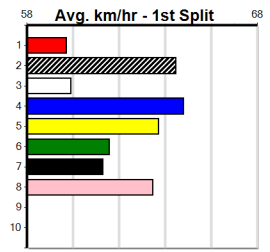

4

3:37PM

(VIC time)

Distance: 390m, Race Type: Grade 7, Total Prizemoney: $1,530
1st: $1,000, 2nd: $320, 3rd: $160, 4th: $50

Watchdog Tips: [ ] [ ] [ ] [ ]

Bet: [ ]

Form Box Wgt Dist Track Date Time BON Margin 1st/2nd (Time) PIR Checked Comment WR Split 1 S/P Grade

1

KAHU [7] BK Dog Dec-21 Sire: ALLEN DEED Dam: LITTLE QUEENY
Owner(s): J Cameron
Winning Distances: < 300m (0) 300 - 399m (1) 400 - 499m (0) 500 - 599m (0) 600 - 699m (0) > 700m (0)
Winning Weights: 31.1(1)
6th (1) 31.7 400 MTG R2 15-Oct-23 24.29 23.07 15.00 WILD MILLY (23.29) 11.55 $9.50 M
5th (4) 31.5 305 MTG R3 26-Oct-23 19.05 17.64 15.00 DUTCH RAMBO (18.00) 6.16 $8.00 M
8th (3) 31.1 390 WBL R2 06-Nov-23 23.21 22.31 8.50L OUT PACE (22.62) M/87 . . . 9.34 $30.10 M
2nd (5) 30.7 305 MTG R2 25-Apr-24 18.12 17.81 2.00L FLYING PANAMA (17.98) 5.97 $8.00 M
1st (2) 31.1 305 MTG R1 05-May-24 17.88 17.88 1.5L AMERICAN BOY (17.99) 0 SAMP 5.85 $6.50 M
Last 3 wins NOT included above

Box History
Bx 1st 2nd 3rd 4th 5th 6th 7th 8th
1 . . . . . 1 . . . .
2 1 . . . .
3 1
4 . . . . . 1 . . . . .
5 . . 1 . . . .
6 . . . .
7 . . . .
8 . . . .
Prize Best $1180.00
Starts NBT
Trk/Dts 5-1-1-0
APM 1-0-0-0 1180

2

NURSE ROSIE [7] BK Bitch Apr-21 Sire: FABREGAS Dam: CARELESS COOKIE
Owner(s): J Clarke
Winning Distances: < 300m (0) 300 - 399m (1) 400 - 499m (0) 500 - 599m (0) 600 - 699m (0) > 700m (0)
Winning Weights: 23.3(1)
4th (2) 23.4 390 WBL R9 12-Feb-24 23.42 22.41 7.50L IDYLLIC MEYER (22.90) M/33 . . . 9.04 $9.70 7
5th (7) 23.5 300 HVL R3 16-Feb-24 17.24 16.72 4.25L MAKE IT THUNDER (16.95) M/6 . . . 4.07 $0.00 T3-7
7th (8) 23.3 300 HVL R4 21-Feb-24 17.39 16.71 10.00 CONSPIRED (16.71) M/6 . . . 3.99 $12.60 7
7th (4) 23.3 390 BAL R4 28-Feb-24 23.00 22.00 10.00 DAISY MAY (22.33) M/44 . . . 8.65 $36.40 7
4th (1) 24.0 350 TRA R11 11-Mar-24 20.57 19.79 5.50L PENDLEBURY PIE (20.21) M/54 . . . 6.95 $6.30 X67
5th (5) 24.6 400 GEL R11 23-Apr-24 23.32 22.56 9.00L OH CRIKEY (22.71) M/24 . . . 8.52 $123.70 X67
4th (5) 24.6 300 HVL R4 03-May-24 17.37 16.90 3.75L BLUE CHINCHILLA (17.12) M/3 . . . 3.96 $43.10 T3-7
5th (4) 24.6 300 HVL R4 06-May-24 17.46 16.85 6.00L QUEEN MAGGIE (17.05) M/3 . . . 4.01 $12.30 7
Last 3 wins NOT included above
1st (5) 23.3 390 WBL R2 05-Feb-24 23.07 22.29 0.05L ALICE FROM VENUS (23.07) Q/11 . . . 8.77 $4.40 M

Box History
Bx 1st 2nd 3rd 4th 5th 6th 7th 8th
1 . . . . . 3 1 . . . .
2 . . 1 . 2 . . . .
3 . . 1 1
4 . . . . . 2 1
5 1 . . 1 1 1 1
6 . . . . . 1 1 1 1
7 . . 1 . 1 1 . . . .
8 . . . . . 1 2 1
Prize Best $2900.00
Starts 23.07(5)-5/2/24
Trk/Dts 31-1-3-1
APM 15-1-3-1 1102

3