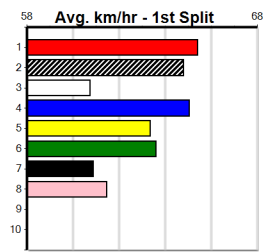

SPORTSBET SAME RACE MULTI (275+ RANK)

Distance: 390m, Race Type: Grade 5, Total Prizemoney: $1,530
1st: $1,000, 2nd: $320, 3rd: $160, 4th: $50

Watchdog Tips:

Bet:

Form Box Wgt Dist Track Date Time BON Margin 1st/2nd (Time) PIR Checked Comment WR Split 1 S/P Grade

DIMORA ASHLEY (SA)[5]
BK Bitch Feb-20
Sire: ASTON DEE BEE Dam: DIMORA FLASH
Trainer: Raymond Brewer (Camperdown)
Winning Distances: < 300m (0) 300 - 399m (3) 400 - 499m (1) 500 - 599m (0) 600 - 699m (0) > 700m (0)
Winning Weights: 27.2(1) 27.3(1) 27.5(2)
Box History table and Prize Best Starts table included.

LITTLE BREW [5]
BK Bitch Mar-21
Sire: COSMIC RUMBLE Dam: MEPUNGA REMI
Trainer: Raymond Brewer (Camperdown)
Winning Distances: < 300m (0) 300 - 399m (3) 400 - 499m (0) 500 - 599m (0) 600 - 699m (0) > 700m (0)
Winning Weights: 26.5(1) 26.9(1) 27.1(1)
Box History table and Prize Best Starts table included.

I'M INDIGO [5]
BK Bitch Nov-19
Sire: FERNANDO BALE Dam: DIM SIM
Trainer: Jason Formosa (Heathcote)
Winning Distances: < 300m (0) 300 - 399m (6) 400 - 499m (3) 500 - 599m (1) 600 - 699m (0) > 700m (0)
Winning Weights: 27.2(1) 27.3(1) 27.5(1) 27.6(2) 27.9(2) 28.0(2) 28.1(1)
Box History table and Prize Best Starts table included.

VANS TURBO [5]
BD Dog Dec-19
Sire: MY REDEEMER Dam: MIRACLES HAPPEN
Trainer: Narelle Byrne (Koroit)
Winning Distances: < 300m (0) 300 - 399m (1) 400 - 499m (6) 500 - 599m (0) 600 - 699m (0) > 700m (0)
Winning Weights: 31.7(1) 32.0(1) 32.3(1) 32.6(2) 32.9(2)
Box History table and Prize Best Starts table included.

MIDNIGHT MARILYN (NSW)[5]
RBD Dog May-20
Sire: MOREIRA Dam: SPOOKY SENSATION
Trainer: Donna Robertson (Bald Hills)
Winning Distances: < 300m (0) 300 - 399m (0) 400 - 499m (2) 500 - 599m (1) 600 - 699m (0) > 700m (0)
Winning Weights: 32.6(1) 33.7(1) 34.2(1)
Box History table and Prize Best Starts table included.

1

2

3

4

5