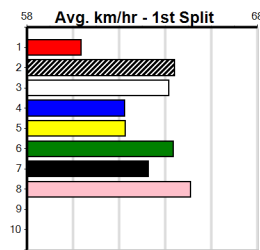

CASSIGN DESIGN (275+ RANK)

Distance: 450m, Race Type: Grade 5, Total Prizemoney: $1,530
1st: $1,000, 2nd: $320, 3rd: $160, 4th: $50

Watchdog Tips:

Bet:

Table with columns: Form Box, Wgt, Dist, Track, Date, Time, BON, Margin, 1st/2nd (Time), PIR, Checked, Comment, WR, Split 1, S/P, Grade

DOG CARD: BIG BOY ANDRE [5]. Includes dog details, owner (M Filomeno), sire (DELIVER), dam (UNQUESTIONABLY), trainer (Jason Formosa), winning distances, and a box history table.

DOG CARD: DIVA DAVINA [5]. Includes dog details, owner (MORAINE (SYN), G Judd, S Judd), sire (KINLOCH BRAE), dam (UP HILL JILL), trainer (Briana Robertson), winning distances, and a box history table.

DOG CARD: MIGHTY THANOS [5]. Includes dog details, owner (SAMPIERI (SYN), F Sampieri, C Sampieri, M Sampieri), sire (MY REDEEMER), dam (ANGEL DASH), trainer (Ronald Fisher), winning distances, and a box history table.

DOG CARD: IVERSON [5]. Includes dog details, owner (E Steel), sire (MY REDEEMER), dam (MIRACLES HAPPEN), trainer (Narelle Byrne), winning distances, and a box history table.

DOG CARD: MR. QUIRKY [5]. Includes dog details, owner (MANY WINNERS (SYN), A Brookes, P Keane, G Dix, G Thomson, B Keane), sire (ZAMBORA BROCKIE), dam (SISCO SIZZLE), trainer (Allan Brookes), winning distances, and a box history table.

1

2

3

4

5