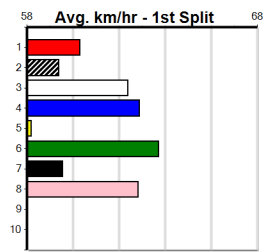

MACEY'S BISTRO (275+RANK)

Distance: 390m, Race Type: Maiden, Total Prizemoney: $1,530
1st: $1,000, 2nd: $320, 3rd: $160, 4th: $50

2

2:42PM

(VIC time)

Watchdog Tips: ☐ ☐ ☐ ☐

Bet:

Form Box	Wgt	Dist	Track	Date	Time	BON	Margin	1st/2nd (Time)	PIR	Checked	Comment	WR	Split 1	S/P	Grade

1

HARTLAND DUKE [M]

BK Dog Mar-22 Sire: ASTON DUKE Dam: TREY SMIDGE Trainer: Jason Formosa (Heathcote)

Owner(s): B Evans
Winning Distances: < 300m (0) 300 - 399m (0) 400 - 499m (0) 500 - 599m (0) 600 - 699m (0) > 700m (0)

Winning Weights:

5th (7)	35.2	390	SHP	R1	05-Feb-24	23.89	21.91	18.00	PUZZLE AVENUE (22.66)	M/64	.	.	.	8.90	$33.40 M
7th (1)	35.0	390	SHP	R1	12-Feb-24	23.65	22.01	18.00	GUNAI LILLY (22.46)	M/66	.	.	VO	9.10	$89.10 M
8th (6)	35.5	390	SHP	R2	19-Feb-24	23.46	22.13	13.00	OUR FLYING DREAM (22.60)	S/48	.	.	.	8.98	$105.10 M
8th (1)	35.5	390	SHP	R1	22-Feb-24	24.14	22.29	23.00	SPIRIT OF PANAMA (22.59)	M/68	.	.	V10	9.18	$39.40 T3-M

Last 3 wins NOT included above

Box History

Bx	1st	2nd	3rd	4th	5th	6th	7th	8th	
1								1	1
2									
3									
4									
5									
6								1	
7					1				
8									

Prize						$0.00	
Best						FSH	
Starts						4-0-0-0	
Trk/Dts						0-0-0-0	
APM						0	

2

PINEAPPLE JUICE [M]

F Dog Jan-22 Sire: ALLEN DEED Dam: RIXY YA PEST Trainer: Mathew Wright (Wangoom)

Owner(s): M Wright
Winning Distances: < 300m (0) 300 - 399m (0) 400 - 499m (0) 500 - 599m (0) 600 - 699m (0) > 700m (0)

Winning Weights:

8th (8)	32.9	390	WBL	R2	11-Apr-24	23.27	22.09	14.00	OUR MATE BEAR (22.29)	S/88	.	.	.	9.37	$8.00 M
F (7)	33.0	390	WBL	R2	06-May-24	0.00	22.36	.	CHELSEA DAGGER (22.73)	M/88	.	.	SW	9.84	$2.90 M

Last 3 wins NOT included above

Box History

Bx	1st	2nd	3rd	4th	5th	6th	7th	8th
1								
2								
3								
4								
5								
6								
7								
8								1

Prize						$0.00	
Best						NBT	
Starts						2-0-0-0	
Trk/Dts						1-0-0-0	
APM						0	

3

SETH SONIC [M]

WBK Dog Apr-22 Sire: KEYBOW Dam: ALVIRA Trainer: Marcus Lloyd (Anakie)

Owner(s): J Farrugia
Winning Distances: < 300m (0) 300 - 399m (0) 400 - 499m (0) 500 - 599m (0) 600 - 699m (0) > 700m (0)

Winning Weights:

3rd (6)	34.3	400	GEL	R2	09-Jan-24	23.45	22.58	7.00L	JUST WANT PIZZA (22.99)	M/74	.	.	.	8.85	$8.40 M
4th (7)	34.1	400	GEL	R4	16-Jan-24	22.98	22.30	10.00	SILVER MACK (22.30)	M/44	.	.	.	8.70	$34.40 M
7th (2)	33.9	400	GEL	R10	22-Jan-24	23.49	22.63	7.50L	MUSIC LESSON (22.99)	M/45	.	.	.	8.70	$15.10 M
7th (2)	32.9	400	GEL	R1	19-Feb-24	23.64	22.55	11.00	ASTON LUTON (22.93)	Q/76	.	.	.	8.89	$11.90 M
5th (7)	32.4	410	HOR	R2	05-Mar-24	24.61	22.89	17.00	BLACKPOOL SLADE (23.45)	M/55	.	.	V14	11.03	$13.50 M
5th (8)	32.3	450	BAL	R3	21-Mar-24	26.70	25.43	9.00L	TORNADO JACK (26.08)	M/434	.	.	.	6.96	$6.20 M
6th (2)	32.4	390	WBL	R3	15-Apr-24	23.16	22.46	8.00L	QUEEN SHAKA (22.60)	M/54	.	.	.	9.14	$8.90 M
4th (8)	32.6	400	GEL	R9	23-Apr-24	23.30	22.56	4.50L	RIVERDALE TURBO (23.00)	M/34	.	.	W	8.67	$8.20 M

Last 3 wins NOT included above

Box History

Bx	1st	2nd	3rd	4th	5th	6th	7th	8th
1								
2								
3								
4								
5								
6								
7					1			
8						1	1	

Prize						$260.00	
Best						NBT	
Starts						9-0-0-1	
Trk/Dts						1-0-0-0	
APM						144