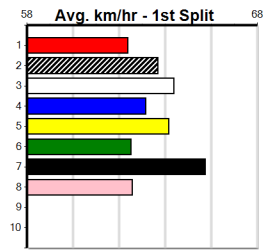

MATKO HIRE (275+ RANK)

Distance: 390m, Race Type: Grade 5, Total Prizemoney: $1,530
1st: $1,000, 2nd: $320, 3rd: $160, 4th: $50

Watchdog Tips:

Bet:

Table with columns: Form Box, Wgt, Dist, Track, Date, Time, BON, Margin, 1st/2nd (Time), PIR, Checked, Comment, WR, Split 1, S/P, Grade

SO SUDDEN [5]
BK Dog Apr-20 Sire: FABREGAS Dam: VOLKEY
Owner(s): Kim Hollway & Nathan Daniell (SYN), K Hollway, N Daniell
Trainer: Cameron Hudson (Creswick)

Box History table for SO SUDDEN [5]
Bx 1st 2nd 3rd 4th 5th 6th 7th 8th
Prize Best $15710.00
Starts FSTD

BOCCONCINI [5]
BD Bitch Jan-21 Sire: BERNARDO Dam: GAMMA BALE
Owner(s): B Wilson
Trainer: Jayden Cassar (Ballarat East)

Box History table for BOCCONCINI [5]
Bx 1st 2nd 3rd 4th 5th 6th 7th 8th
Prize Best $11640.00
Starts FSH

LOLLY SHOP GIRL [5]
BK Bitch Jan-21 Sire: BARCIA BALE Dam: WYNBURN LUCIFER
Owner(s): J Forbes
Trainer: James Forbes (Ross Creek)

Box History table for LOLLY SHOP GIRL [5]
Bx 1st 2nd 3rd 4th 5th 6th 7th 8th
Prize Best $20080.00
Starts FSTD

WHIRLWIND FIRE [5]
F Dog Jul-21 Sire: SUPERIOR PANAMA Dam: CHUN LI
Owner(s): M Roberts
Trainer: Mark Roberts (Terang)

Box History table for WHIRLWIND FIRE [5]
Bx 1st 2nd 3rd 4th 5th 6th 7th 8th
Prize Best $12620.00
Starts 22.55(4)-6/5/24

KOUTAKI [5]
BE Dog Dec-20 Sire: BERNARDO Dam: SOMEDAY LADY
Owner(s): M Roberts
Trainer: Christian Roberts (Terang)

Box History table for KOUTAKI [5]
Bx 1st 2nd 3rd 4th 5th 6th 7th 8th
Prize Best $9800.00
Starts 22.39(8)-27/11/23

1

2

3

4

5