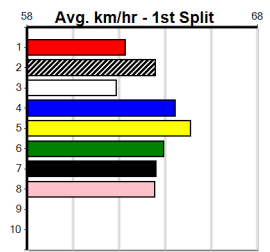

WOOD MOTORCYCLE & MOWER (275+ RANK)

Distance: 390m, Race Type: Grade 6, Total Prizemoney: \$1,530
1st: \$1,000, 2nd: \$320, 3rd: \$160, 4th: \$50

Watchdog Tips: [] [] [] [] Bet: []

HARTLAND PRINCE [6]
BK Dog Mar-22 Sire: ASTON DUKE Dam: TREY SMIDGE
Owner(s): B Evans
Trainer: Jason Formosa (Heathcote)
Winning Distances: < 300m (0) 300 - 399m (1) 400 - 499m (1) 500 - 599m (0) 600 - 699m (0) > 700m (0)
Winning Weights: 29.8(1) 31.6(1)
Box History table and Prize Best Starts table included.