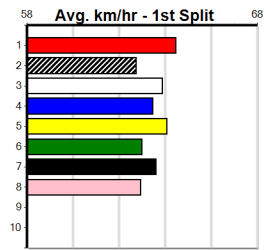

WANNON FUNCTION CENTRE (275+RANK)

Distance: 390m, Race Type: Grade 7, Total Prizemoney: $1,530
1st: $1,000, 2nd: $320, 3rd: $160, 4th: $50

Watchdog Tips:

Bet:

Table with columns: Form Box, Wgt, Dist, Track, Date, Time, BON, Margin, 1st/2nd (Time), PIR, Checked, Comment, WR, Split 1, S/P, Grade

CAUSING RUBBLE [7]
BEW Dog Apr-22 Sire: AUSSIE INFRARED Dam: SPEEDY BOSS
Owner(s): Barney Rubble syndicate (SYN), J Gordon, G Rudd, J Markham, W Telford, D Erdman
Trainer: Gary Hunt (Cudgee)
Box History table and Prize Best Starts Trk/Dts APM

ASTON FARRELL [7]
WF Dog Jan-22 Sire: FERNANDO BALE Dam: ASTON ULTRA
Owner(s): R Borda
Trainer: Glenn Campbell (Anakie)
Box History table and Prize Best Starts Trk/Dts APM

LITTLE MISS ENVY [7]
BK Bitch Nov-21 Sire: SHIMA SHINE Dam: IT'S A DIVA
Owner(s): N Johnston
Trainer: Nicholas Johnston (Tooborac)
Box History table and Prize Best Starts Trk/Dts APM

DOWN SOUTH QUEEN [7]
BK Bitch Mar-22 Sire: TOMMY SHELBY Dam: LITTLE ZOE
Owner(s): S Negrello
Trainer: Peter Crawley (Mortlake)
Box History table and Prize Best Starts Trk/Dts APM

YAALA JUNIOR [7]
WF Bitch Nov-21 Sire: FERNANDO BALE Dam: NATTY ALLEN
Owner(s): A Welsh
Trainer: Jason Wickham (Lara)
Box History table and Prize Best Starts Trk/Dts APM

1

2

3

4

5