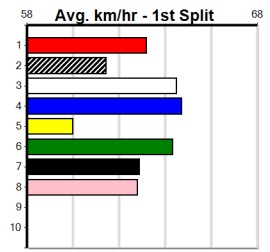

BROAD TREE CARE (275+ RANK)

Distance: 450m, Race Type: Grade 7, Total Prizemoney: $1,530
1st: $1,000, 2nd: $320, 3rd: $160, 4th: $50

Watchdog Tips:

Bet:

Table with columns: Form Box, Wgt, Dist, Track, Date, Time, BON, Margin, 1st/2nd (Time), PIR, Checked, Comment, WR, Split 1, S/P, Grade

SAINT JAYDEN [7]
BE Dog Mar-22 Sire: BERNARDO Dam: SAINT MADDIE
Owner(s): P Byrne
Trainer: Connor Byrne (Koroit)
Winning Distances: < 300m (0) 300 - 399m (1) 400 - 499m (0) 500 - 599m (0) 600 - 699m (0) > 700m (0)
Winning Weights: 30.5(1)
Race results table with columns: Rank, Dog, Wgt, Dist, Track, Date, Time, BON, Margin, 1st/2nd (Time), PIR, Checked, Comment, WR, Split 1, S/P, Grade

Box History table for SAINT JAYDEN [7]
Prize Best Starts Trk/Dts APM

MR. BOOT BOOT [7]
WBK Dog Apr-22 Sire: KEYBOW Dam: ALVIRA
Owner(s): J Farrugia
Trainer: John Frewin (Anakie)
Winning Distances: < 300m (0) 300 - 399m (0) 400 - 499m (1) 500 - 599m (0) 600 - 699m (0) > 700m (0)
Winning Weights: 32.0(1)
Race results table with columns: Rank, Dog, Wgt, Dist, Track, Date, Time, BON, Margin, 1st/2nd (Time), PIR, Checked, Comment, WR, Split 1, S/P, Grade

Box History table for MR. BOOT BOOT [7]
Prize Best Starts Trk/Dts APM

DROP FIFTY (NSW)[7]
BK Dog Nov-20 Sire: MY BRO FABIO Dam: TIMTAMS FOR BAMS
Owner(s): P Herry
Trainer: Paul Herry (Terang)
Winning Distances: < 300m (0) 300 - 399m (1) 400 - 499m (0) 500 - 599m (0) 600 - 699m (0) > 700m (0)
Winning Weights: 34.6(1)
Race results table with columns: Rank, Dog, Wgt, Dist, Track, Date, Time, BON, Margin, 1st/2nd (Time), PIR, Checked, Comment, WR, Split 1, S/P, Grade

Box History table for DROP FIFTY (NSW)[7]
Prize Best Starts Trk/Dts APM

LUCY JANE [7]
BK Bitch Mar-22 Sire: TOMMY SHELBY Dam: IVY WREN
Owner(s): S Bruce
Trainer: Gary Hunt (Cudjee)
Winning Distances: < 300m (0) 300 - 399m (0) 400 - 499m (1) 500 - 599m (0) 600 - 699m (0) > 700m (0)
Winning Weights: 26.1(1)
Race results table with columns: Rank, Dog, Wgt, Dist, Track, Date, Time, BON, Margin, 1st/2nd (Time), PIR, Checked, Comment, WR, Split 1, S/P, Grade

Box History table for LUCY JANE [7]
Prize Best Starts Trk/Dts APM

HIS CRACKIN' (QLD)[7]
BK Dog Mar-21 Sire: HARD STYLE RICO Dam: ISLA'S STYLE
Owner(s): A Rumble
Trainer: Steven Chircop (Smythesdale)
Winning Distances: < 300m (0) 300 - 399m (1) 400 - 499m (0) 500 - 599m (0) 600 - 699m (0) > 700m (0)
Winning Weights: 32.6(1)
Race results table with columns: Rank, Dog, Wgt, Dist, Track, Date, Time, BON, Margin, 1st/2nd (Time), PIR, Checked, Comment, WR, Split 1, S/P, Grade

Box History table for HIS CRACKIN' (QLD)[7]
Prize Best Starts Trk/Dts APM