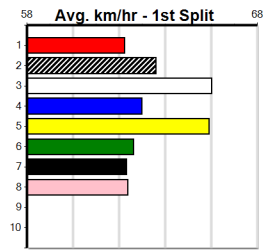

GREYHOUND ADOPTION PROGRAM (275+

Distance: 390m, Race Type: Grade 5, Total Prizemoney: $1,530
1st: $1,000, 2nd: $320, 3rd: $160, 4th: $50

Watchdog Tips:

Bet:

Table with columns: Form Box, Wgt, Dist, Track, Date, Time, BON, Margin, 1st/2nd (Time), PIR, Checked, Comment, WR, Split 1, S/P, Grade

REDEMPTION ROCK [5]
BK Dog Oct-21 Sire: BARCIA BALE Dam: ZIPPING JAMIE
Owner(s): S Randle
Trainer: Stephen Tabb (Lara)
ENG BEN 2024-05-11
Box History table and Prize Best Starts Trk/Dts APM

CHASING JIMMY [5]
BE Dog Dec-19 Sire: MY REDEEMER Dam: MIRACLES HAPPEN
Owner(s): E Steel
Trainer: Connor Byrne (Koroit)
Box History table and Prize Best Starts Trk/Dts APM

REGAL RHODE [5]
BEED Dog Jul-21 Sire: FERNANDO BALE Dam: DELTA RHODE
Owner(s): M Roberts
Trainer: Christian Roberts (Terang)
Box History table and Prize Best Starts Trk/Dts APM

BRINDLE BEC [5]
BD Bitch Sep-21 Sire: ORSON ALLEN Dam: CELEBRITY
Owner(s): D Keane
Trainer: Danielle Keane (Koroit)
Box History table and Prize Best Starts Trk/Dts APM

MAJOR BOUNTY [5]
BD Dog Feb-21 Sire: AMERICAN MONSTER Dam: AVATAR MINTY
Owner(s): B Dowler
Trainer: Brian Hodgson (Smythesdale)
Box History table and Prize Best Starts Trk/Dts APM

1

2

3

4

5