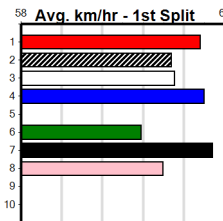

SPORTSBET HT4

Distance: 525m, Race Type: Grade 5 Heat, Total Prizemoney: $8,785
1st: $5,900, 2nd: $1,820, 3rd: $915, 4th: $150

11

10:05PM
(VIC time)

Plenty of early speed in this race could set up the race for the fast finishing ORLI BALE (3) who holds a class advantage. MACKINAW PEACH (1) is drawn to lead and could take some catching. SILKY SAUCE (4) is armed with early speed.

Watchdog Tips: **3** **1** **4** **2** **Bet:** **Win 3**