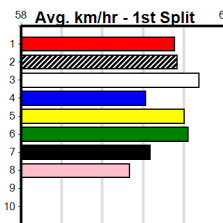

SPORTSBET HT1

Distance: 525m, Race Type: Grade 5 Heat, Total Prizemoney: \$8,785
1st: \$5,900, 2nd: \$1,820, 3rd: \$915, 4th: \$150

7

8:37PM

(VIC time)

MICHALIS (3) can settle top 2 here and prove hard to catch. VINCENT BALE (7) looks a serious talent and can wind up mid-race. REV ROSE (4) boasts a big finish and a top 3 finish looks very likely if she can secure a clear run.

Watchdog Tips: 3 7 4 5 Bet: Win 3

Main table listing race details for 10 horses, including names, trainers, owners, performance stats, and winning boxes. Each entry includes a brief description of the horse's characteristics.