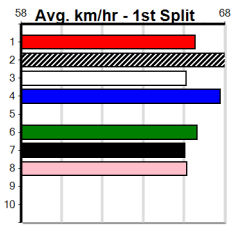

WESTLINK CONTAINER SALES

Distance: 600m, Race Type: Grade 5, Total Prizemoney: $10,095
1st: $6,800, 2nd: $2,095, 3rd: $1,050, 4th: $150

4

7:41PM

(VIC time)

PEPPER RUSH (2) is expected to lead and push wide through the first bend which should allow AMERICAN QUEEN (1) to get a clear passage and she can prove too strong in the run home. BLACK SILENCER (7) has an elite motor and can charge late.

Watchdog Tips: 1 7 2 8 **Bet:** Win 1