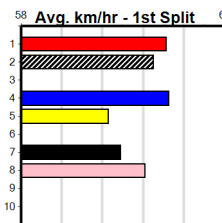

Suggested Quaddie:

- 1st Leg: 1,2 2nd Leg: 1,2,3,7
- 3rd Leg: 3,4,7 4th Leg: 1,2,3,8
- Cost: \$50 for 52.08%

Mobile Form Guide

Average Winning Time:

Distance	Grade	Avg. Time
525m	Grade 5 Final	30.01
525m	Grade 5 Heat	30.03
525m	Mixed 3/4	30.05
525m	Mixed 6/7	30.09
525m	Grade 6	30.17
600m	Mixed 3/4	34.41
600m	Grade 5	34.69

Track Record:

Distance	Time	Greyhound	Date Set
525m	29.376	ALLEN DEED	03-Jan-15
600m	33.911	DYNA DOUBLE ONE	06-Feb-16
730m	41.933	SPACE STAR	28-Feb-15

The Meadows

CITY VIEW BISTRO

Distance: 525m, Race Type: Grade 6, Total Prizemoney: \$8,785
 1st: \$5,900, 2nd: \$1,820, 3rd: \$915, 4th: \$150

2

6:57PM

(VIC time)

BLUE KERMARO (4) can land on the arm here and will be a tough proposition to run down. KIPTUM (1) is a dog on the improve and is suited to the reduced line-up. PAW GRADY (7) ran an eye-catching placing here last week.