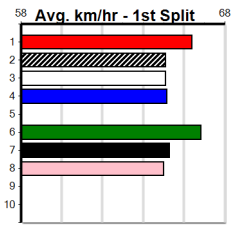

SPORTSBET HT3

Distance: 525m, Race Type: Grade 5 Heat, Total Prizemoney: $8,785
1st: $5,900, 2nd: $1,820, 3rd: $915, 4th: $150

10
9:43PM
(VIC time)

Loads of early speed in this race could set up AMRON TIGER (8) who will have a few in front of him going into the first turn but is clearly the strongest finisher in this race. PICCOLO BALE (2) can settle mid field and work home into a top 3 finish.

Watchdog Tips: **8** **2** **6** **1** **Bet:** **Win 8**