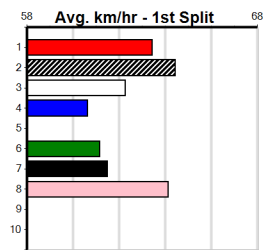

THE WATCHDOG APP

1
6:40PM

(VIC time)

Distance: 525m, Race Type: Mixed 6/7, Total Prizemoney: $8,785
1st: $5,900, 2nd: $1,820, 3rd: $915, 4th: $150

ECO BALE (1) has gone to another level and from the good draw looks mighty hard to beat.
LANFRANCO (3) is still learning how to race but he is in the top bracket of sprinters in the state talent wise.

Watchdog Tips: **1** **3** **8** **7** **Bet:** **Win 1**

1

ECO BALE (NSW)[6] **Gone to another level, gun draw, hard to beat.** **$1.80**

BD Dog Mar-22 **Sire: JS FLAMIN ACE Dam: FAITHY BALE** **Trainer: Correy Grenfell (Anakie)**

Owner(s): B Wheeler

Winning Distances: < 300m (0) 300 - 399m (1) 400 - 499m (1) 500 - 599m (0) 600 - 699m (0) > 700m (0)

Winning Weights: 32.2(1) 32.7(1)

Box	1st	2nd	3rd	4th	5th	6th	7th	8th
1	1	1						
2								
3								
4								
5								
6								
7								
8								

Box History

Box	1st	2nd	3rd	4th	5th	6th	7th	8th
1	1	1						
2								
3								
4								
5								
6								
7								
8								

Prize Best Starts Trk/Dts APM

Prize: $3815.00
Best: NBT
Starts: 11-2-4-1
Trk/Dts: 2-0-1-0
APM: 3247

2

SHE'S IDEAL [6] **New here, rising in class, place best.** **$18.00**

BEED Bitch Sep-22 **Sire: BERNARDO Dam: LORENZA** **Trainer: Tess Galea (Brookfield)**

Owner(s): ALL INN (SYN), A Ghirxi, J Ghirxi, C Adamson, L Bustos

Winning Distances: < 300m (0) 300 - 399m (2) 400 - 499m (0) 500 - 599m (0) 600 - 699m (0) > 700m (0)

Winning Weights: 27.8(1) 27.9(1)

Box	1st	2nd	3rd	4th	5th	6th	7th	8th
1								
2	1							
3								
4								
5								
6								
7								
8								

Box History

Box	1st	2nd	3rd	4th	5th	6th	7th	8th
1								
2	1							
3								
4								
5								
6								
7								
8								

Prize Best Starts Trk/Dts APM

Prize: $2555.00
Best: NBT
Starts: 10-2-1-1
Trk/Dts: 1-0-0-0
APM: 2540

3

LANFRANCO [7] **Unlimited ability but is very awkward in a field.** **$4.00**

BK Dog May-22 **Sire: FERAL FRANKY Dam: MIAMI FERNANDO** **Trainer: Brooke Ennis (Avalon)**

Owner(s): M Sheahan

Winning Distances: < 300m (0) 300 - 399m (0) 400 - 499m (0) 500 - 599m (2) 600 - 699m (0) > 700m (0)

Winning Weights: 31.0(2)

Box	1st	2nd	3rd	4th	5th	6th	7th	8th
1								
2								
3	1							
4								
5								
6								
7								
8								

Box History

Box	1st	2nd	3rd	4th	5th	6th	7th	8th
1								
2								
3	1							
4								
5								
6								
7								
8								

Prize Best Starts Trk/Dts APM

Prize: $2720.00
Best: 29.74(1)-1/5/24
Starts: 10-2-0-2
Trk/Dts: 5-2-0-0
APM: 2608

4

IN THE RIOT [6] **New here, tough draw, needs a jam up.** **$41.00**

BK Dog Nov-21 **Sire: AUSSIE INFRARED Dam: START A RIOT** **Trainer: Peter Mckenzie (Tinamba)**

Owner(s): P Mckenzie

Winning Distances: < 300m (0) 300 - 399m (1) 400 - 499m (1) 500 - 599m (0) 600 - 699m (0) > 700m (0)

Winning Weights: 34.2(1) 34.3(1)

Box	1st	2nd	3rd	4th	5th	6th	7th	8th
1								
2								
3								
4								
5								
6								
7								
8								

Box History

Box	1st	2nd	3rd	4th	5th	6th	7th	8th
1								
2								
3								
4								
5								
6								
7								
8								

Prize Best Starts Trk/Dts APM

Prize: $6720.71
Best: NBT
Starts: 35-2-3-1
Trk/Dts: 1-0-0-0
APM: 2631

5

*** VACANT BOX ***

Sire: Dam: **Trainer:**

Owner(s):

Winning Distances: < 300m (0) 300 - 399m (0) 400 - 499m (0) 500 - 599m (0) 600 - 699m (0) > 700m (0)

Winning Weights: **Box History**