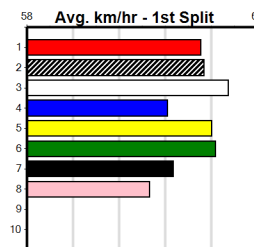

7

8:37PM

(VIC time)

Distance: 525m, Race Type: Grade 5 Heat, Total Prizemoney: $8,785
1st: $5,900, 2nd: $1,820, 3rd: $915, 4th: $150

MICHALIS (3) can settle top 2 here and prove hard to catch. VINCENT BALE (7) looks a serious talent and can wind up mid-race. REV ROSE (4) boasts a big finish and a top 3 finish looks very likely if she can secure a clear run.

Watchdog Tips: **3** **7** **4** **5** **Bet:** **Win 3**

1

Form Box	Wgt	Dist	Track	Date	Time	BON	Margin	1st/2nd (Time)	PIR	Checked	Comment	WR	Split 1	S/P	Grade
NIMBLE TOMMY [5]															
On speed runner, does get tired, place best. $13.00															
BE Dog Apr-22 Sire: TOMMY SHELBY Dam: MEPUNGA REMI Trainer: Debbie Goudge (Terang)															
Owner(s): M Bloom															
Winning Distances: < 300m (0) 300 - 399m (1) 400 - 499m (5) 500 - 599m (0) 600 - 699m (0) > 700m (0)															
Winning Weights: 29.5(1) 29.6(1) 30.1(1) 30.3(1) 30.6(2)															
5th (2)	30.4	460	GEL	R5	22-Mar-24	26.38	25.54	9.50L BERNIE BURROW (25.74)	M/777				6.77	$4.90	5
1st (5)	30.6	460	GEL	R7	29-Mar-24	25.97	25.69	2.75L LOCHINVAR HAWK (26.16)	Q/111				6.66	$2.70	5
8th (5)	30.5	460	GEL	R7	05-Apr-24	26.42	25.51	11.00 MISTER EASY (25.72)	S/888				7.08	$21.30	X45
3rd (8)	30.5	450	BAL	R6	14-Apr-24	25.90	25.59	2.75L CASINO DON (25.72)	M/546				6.69	$8.70	5
3rd (7)	30.3	515	SAP	R5	28-Apr-24	30.03	29.50	4.25L CASINO DON (29.74)	M/2234				5.11	$3.60	5
3rd (1)	30.2	515	SAP	R6	05-May-24	30.41	29.71	9.00L LURE OF KILKENNY (29.79)	M/6444				5.26	$3.40	X45
4th (7)	30.5	525	MEA	R10	25-May-24	30.52	29.89	7.50L SAVANNAH RIOT (30.02)	M/2234				5.11	$15.50	5
8th (1)	31.1	525	MEA	R7	01-Jun-24	30.72	29.79	9.50L MICHALIS (30.06)	Q/2468				5.11	$24.90	5H
Last 3 wins NOT included above															
1st (8)	29.5	390	WBL	R3	01-Feb-24	22.21	22.03	5.00L PATRICK BALE (22.55)	M/11				8.67	$2.60	6G
1st (7)	30.3	450	WBL	R8	04-Mar-24	25.57	25.57	1.25L FIERY DUEL (25.65)	S/533		SW		6.82	$1.90	5
1st (4)	30.6	460	GEL	R8	09-Mar-24	25.89	25.89	6.50L LOCHINVAR HAWK (26.31)	Q/111				6.54	$1.50	5

2

2

Form Box	Wgt	Dist	Track	Date	Time	BON	Margin	1st/2nd (Time)	PIR	Checked	Comment	WR	Split 1	S/P	Grade
ORSON FURY [5]															
Rising in class and distance, needs it easier. $18.00															
BD Dog Apr-21 Sire: ORSON ALLEN Dam: COME ON CHARLIZE Trainer: Ian Bibby (Warracknabeal)															
Owner(s): I Bibby															
Winning Distances: < 300m (0) 300 - 399m (0) 400 - 499m (6) 500 - 599m (0) 600 - 699m (0) > 700m (0)															
Winning Weights: 29.7(1) 29.8(1) 30.0(1) 30.2(1) 30.6(2)															
T (8)	30.8	485	HOR	R6	23-Jan-24	0.00	26.90	. SOFIA RIOT (27.26)	S/665		V7		7.59	$11.00	5H
5th (6)	30.5	410	HOR	R5	23-Apr-24	23.66	23.26	3.5L BRIGHT MOON (23.41)	M/33				10.66	$33.50	5
3rd (8)	30.3	410	HOR	R11	30-Apr-24	23.61	23.20	2.25L GRAY ELLIOT (23.46)	M/43				10.49	$11.10	5
6th (7)	30.4	485	HOR	R6	07-May-24	27.68	27.15	7.50L MISTER EASY (27.17)	S/766				5.95	$64.00	5H
2nd (4)	30.4	410	HOR	R12	14-May-24	23.54	23.14	2.00L UDANI BALE (23.41)	M/44				10.65	$3.20	5
1st (5)	30.6	410	HOR	R9	21-May-24	23.47	23.21	2.00L FIERY DUEL (23.60)	M/32		SW		10.59	$3.40	5
2nd (4)	30.3	485	HOR	R8	28-May-24	27.39	26.95	3.5L NIZHONI (27.16)	M/632				6.74	$4.90	5
7th (2)	30.4	525	MEA	R7	01-Jun-24	30.64	29.79	8.50L MICHALIS (30.06)	M/8677				5.25	$40.70	5H
Last 3 wins NOT included above															
1st (1)	29.7	485	HOR	R5	05-Sep-23	27.32	27.32	2.50L MAXIMUM LYN (27.49)	M/221				6.56	$3.40	X67
1st (1)	29.8	410	HOR	R4	10-Oct-23	23.10	23.05	1.25L NAYELI (23.17)	Q/22		SW		10.44	$17.20	RWH
1st (8)	30.0	485	HOR	R7	05-Nov-23	27.35	27.02	2.50L REMEMBER WHAT (27.52)	S/844				6.89	$1.70	5

3