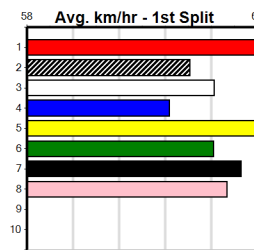

TOTAL CONTAINER SOLUTIONS

Distance: 600m, Race Type: Mixed 3/4, Total Prizemoney: $10,375
1st: $7,000, 2nd: $2,150, 3rd: $1,075, 4th: $150

FERNANDO DUKE (7) is a well established middle distance performer who can atone for his luckless run here last week. HELLO PA (1) is drawn to settle top 2 and is a must for top 3 SRM players. CONTAINER (3) just needs an ounce of luck.

Watchdog Tips: **7** **1** **3** **2** **Bet:** **Box Trifecta 1,2,3,7 ($10 for 41.67%)**

Form Box	Wgt	Dist	Track	Date	Time	BON	Margin	1st/2nd (Time)	PIR	Checked	Comment	WR	Split 1	S/P	Grade
1															
HELLO PA [4]															
BE Bitch Sep-21 Sire: SUPERIOR PRODUCT Dam: MA'S PLUM JAM Trainer: David Burnett (Little River)															
Owner(s): D Burnett															
Winning Distances: < 300m (0) 300 - 399m (0) 400 - 499m (0) 500 - 599m (3) 600 - 699m (2) > 700m (0)															
Winning Weights: 28.1(1) 28.4(1) 28.8(1) 29.0(1) 29.1(1)															
2nd (8)	28.6	600	MEA	R3	30-Mar-24	34.51	34.35	2.50L PREMIUM EQUITY (34.35)	M/2222	.	.	.	9.07	$6.90	RWF
1st (4)	28.4	600	MEA	R10	06-Apr-24	34.61	34.61	0.50L DOTTY'S GIFT (34.63)	Q/2222	.	SW	.	9.17	$1.50	5
2nd (4)	29.1	715	SAN	R6	11-Apr-24	42.61	42.35	4.00L PASS MARK (42.35)	M/3332	.	.	.	6.13	$3.30	5
4th (2)	28.7	715	SAN	R7	25-Apr-24	42.31	41.90	6.00L PASS MARK (41.90)	M/3333	.	.	.	6.20	$4.10	X45
3rd (2)	28.8	680	GEL	R6	03-May-24	39.46	39.33	2.00L RIPTIDE RUSLIE (39.33)	M/1111	.	.	.	18.39	$2.20	5
4th (7)	28.6	600	MEP	R10	15-May-24	34.97	34.42	5.50L FERGUS ZULU (34.61)	M/3344	.	.	.	9.28	$2.00	RWH
4th (6)	29.5	600	MEA	R5	25-May-24	34.85	34.17	3.75L BEACH BOURBSKI (34.59)	M/4333	.	.	.	9.36	$7.10	RWF
6th (1)	29.3	600	MEA	R6	01-Jun-24	35.00	34.26	8.50L FERNANDO DUKE (34.40)	M/3345	.	.	.	9.17	$5.20	X34
Last 3 wins NOT included above															
1st (3)	29.1	545	BAL	R5	20-Sep-23	31.19	30.73	1.25L SCARLETT'S WISH (31.27)	M/2111	.	.	.	6.72	$3.90	RWF
1st (6)	28.8	515	SAN	R2	28-Sep-23	29.56	29.31	2.00L WILLA BALE (29.69)	M/2111	.	SW	.	5.06	$4.50	6G
1st (3)	28.1	600	MEP	R5	29-Nov-23	34.74	34.44	0.75L ONE TRICK PONY (34.78)	M/3222	.	SW	.	9.10	$2.20	RWH

Box History								
Bx	1st	2nd	3rd	4th	5th	6th	7th	8th
1	1	1	1	1	1	1	1	1
2	1	1	1	1	1	1	1	1
3	2	1	1	2	1	1	1	1
4	2	2	1	1	1	1	1	1
5	1	1	1	1	1	1	1	1
6	1	1	1	1	1	1	1	1
7	1	2	1	1	1	1	2	1
8	1	1	1	1	1	1	1	1

Prize Best	$42081.88
Starts	34.61(4)-6/4/24
Trk/Dts	32-5-7-5
APM	11-2-5-0
	18585