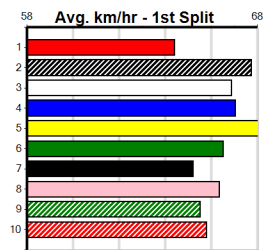

AMRON BOY AT STUD

Distance: 525m, Race Type: Mixed 3/4, Total Prizemoney: $9,055
1st: $6,100, 2nd: $1,870, 3rd: $935, 4th: $150

AFIRE (2) has returned this preparation with some sizzling wins and just needs to step on even terms here. MAGIC MUFFIN (3) is an elite performer that can either lead or come off the speed to win. SMOOTH PLANE (8) can run the hands off the clock.

Watchdog Tips:

2

3

8

1

Bet:

Win 2

Form Box	Wgt	Dist	Track	Date	Time	BON	Margin	1st/2nd (Time)	PIR	Checked	Comment	WR	Split 1	S/P	Grade	
1	YOGEN BALE (NSW)[4]															
BK Dog		Oct-21		Dog on the rise, mid race engine, can threaten.											$7.50	
Owner(s): B Wheeler		Sire: FERAL FRANKY		Dam: FANTA BALE		Trainer: Mark Delbridge (Balliang)										
Winning Distances: < 300m (0) 300 - 399m (1) 400 - 499m (4) 500 - 599m (3) 600 - 699m (0) > 700m (0)																
Winning Weights: 35.3(1) 35.4(1) 35.9(1) 36.0(3) 36.1(1) 36.3(1)																
8th (8)	36.2	525	MEA	R8	13-Apr-24	30.62	29.78	9.00L ICE BATH FORTH (30.00)	S/8888	.	.	.	5.28	$10.10	5	
8th (3)	36.2	460	GEL	R5	19-Apr-24	26.21	25.58	7.00L AMRON TIGER (25.73)	M/6777	.	.	.	6.79	$10.30	5	
2nd (5)	36.2	460	GEL	R7	03-May-24	25.98	25.71	0.75L BACK TO SCRATCH (25.94)	S/632	.	.	.	6.78	$1.90	5	
1st (2)	36.3	450	BAL	R8	08-May-24	25.00	24.83	1.00L NANGAR JIM (25.07)	M/332	.	.	.	6.62	$14.20	SH	
3rd (3)	35.9	450	BAL	R8	15-May-24	25.00	24.79	3.25L MATT LOCH (24.79)	S/863	.	.	.	6.69	$23.80	GL	
1st (5)	36.0	525	MEA	R12	18-May-24	30.09	29.96	2.75L COMBO COL (30.27)	M/2111	.	.	.	5.09	$1.90	5	
4th (2)	36.0	450	BAL	R8	26-May-24	25.42	24.76	8.50L HE SHINES (24.84)	M/554	.	.	.	6.76	$5.30	SH	
2nd (1)	35.9	525	MEA	R8	01-Jun-24	30.46	29.79	6.00L MAGIC MUFFIN (30.05)	M/3222	.	.	.	5.09	$14.30	X34	
Last 3 wins NOT included above																
1st (5)	35.9	450	BAL	R4	30-Nov-23	25.18	25.18	1.00L ORSON LEIGH (25.24)	M/221	.	SW	.	6.62	$7.20	5H	
1st (3)	35.4	525	MEA	R12	16-Dec-23	30.09	29.55	0.10L RUNNIN' DYNASTY (30.10)	M/2111	.	.	.	5.10	$2.20	5	
1st (1)	35.3	515	SAN	R12	11-Jan-24	29.68	29.30	2.00L TIGGERLONG FLYER (29.82)	M/3111	.	.	.	5.15	$2.70	5	

Box History									
Bx	1st	2nd	3rd	4th	5th	6th	7th	8th	
1	1	1						1	
2	1			1	1				
3	1		2					1	
4									
5	2	1							
6	1								
7				2	1			1	
8	2	1		1	1			1	
Prize Best Starts								$33180.00	30.09(3)-16/12/23
Trk/Dts APM									26-8-3-2 10-2-1-0 18673