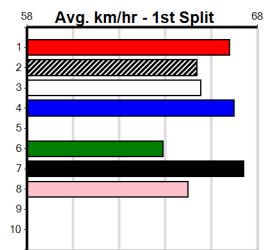

11
10:05PM

(VIC time)

Distance: 525m, Race Type: Grade 5 Heat, Total Prizemoney: $8,785
1st: $5,900, 2nd: $1,820, 3rd: $915, 4th: $150

Plenty of early speed in this race could set up the race for the fast finishing ORLI BALE (3) who holds a class advantage. MACKINAW PEACH (1) is drawn to lead and could take some catching. SILKY SAUCE (4) is armed with early speed.

Watchdog Tips: 3 1 4 2 **Bet:** Win 3

Form Box	Wgt	Dist	Track	Date	Time	BON	Margin	1st/2nd (Time)	PIR	Checked	Comment	WR	Split 1	S/P	Grade	
1	MACKINAW PEACH [5] $5.50															
	Drawn to challenge for the lead, key player.															
	Trainer: Jeffrey Britton (Anakie)															
	Owner(s): KRAMERICA (SYN), G Farrugia, W Gallagher															
	Sire: SHIMA SHINE Dam: MEPUNGA MOLLY															
	Winning Distances: < 300m (0) 300 - 399m (0) 400 - 499m (3) 500 - 599m (3) 600 - 699m (0) > 700m (0)															
	Winning Weights: 30.1(1) 30.2(1) 30.3(1) 30.4(1) 30.5(1) 30.7(1)															
	3rd (2) 30.4 525 MEA R10 16-Mar-24 30.47 29.65 1.75L ASTON NERO (30.35) M/2223 . . . 5.06 $9.60 5															
	6th (5) 30.3 525 MEA R10 23-Mar-24 30.47 29.64 12.00 IN THE HUB (29.64) M/3445 . . . 5.10 $34.50 5															
	4th (7) 30.3 525 MEP R7 27-Mar-24 30.49 29.96 2.50L DR. FALKOR (30.32) M/2345 . . . 5.17 $9.40 5H															
	6th (2) 30.4 515 SAN R6 04-Apr-24 30.02 29.15 9.50L EXPLICIT (29.37) M/4666 . . . 5.13 $52.30 X45															
	2nd (6) 30.3 525 MEA R7 13-Apr-24 29.93 29.78 2.25L SHREWD STICKER (29.78) Q/1222 . . . 5.02 $26.10 5															
	5th (2) 30.4 460 GEL R4 19-Apr-24 26.04 25.58 4.75L PAT ABILITY (25.72) M/865 . . . 6.86 $5.90 5															
	4th (5) 30.5 525 MEA R6 27-Apr-24 30.20 29.69 4.00L SWINDLED (29.93) M/1122 . . . SW 5.10 $4.10 5H															
	1st (4) 30.7 515 SAN R3 09-May-24 29.63 29.19 1.00L LAKEVIEW EMILY (29.69) Q/1111 . . . SW 5.05 $62.10 SH															
Last 3 wins NOT included above																
1st (8) 30.3 460 GEL R6 22-Jan-24 25.93 25.90 5.50L FOREVER NED (26.32) M/1111 . . . 6.64 $3.40 6G																
1st (1) 30.1 515 SAN R9 01-Feb-24 29.93 29.36 2.25L NEED YOU NOW (30.08) M/4111 . . . 5.19 $5.70 5																
1st (2) 30.4 515 SAP R9 11-Feb-24 29.91 29.43 0.75L NEVER BE ALONE (29.95) S/6544 . . . 5.17 $3.30 5																
<table border="1" style="width: 100%; border-collapse: collapse;"> <thead> <tr> <th>Box</th> <th>1st</th> <th>2nd</th> <th>3rd</th> <th>4th</th> <th>5th</th> <th>6th</th> <th>7th</th> <th>8th</th> </tr> </thead> <tbody> <tr><td>1</td><td>1</td><td>3</td><td>1</td><td></td><td>1</td><td>1</td><td></td><td></td></tr> <tr><td>2</td><td>2</td><td>1</td><td>2</td><td></td><td>1</td><td>1</td><td></td><td></td></tr> <tr><td>3</td><td></td><td>1</td><td></td><td></td><td></td><td>1</td><td></td><td></td></tr> <tr><td>4</td><td>1</td><td></td><td>1</td><td>1</td><td></td><td></td><td></td><td></td></tr> <tr><td>5</td><td>1</td><td></td><td></td><td>1</td><td></td><td>1</td><td></td><td></td></tr> <tr><td>6</td><td></td><td>1</td><td></td><td></td><td>1</td><td></td><td></td><td></td></tr> <tr><td>7</td><td></td><td></td><td>1</td><td>1</td><td></td><td>1</td><td></td><td></td></tr> <tr><td>8</td><td>1</td><td>1</td><td></td><td></td><td></td><td></td><td></td><td>1</td></tr> </tbody> </table>																
<table border="1" style="width: 100%; border-collapse: collapse;"> <thead> <tr> <th>Prize</th> <th>Best Starts</th> <th>Trk/Dts</th> <th>APM</th> </tr> </thead> <tbody> <tr> <td>$36485.00</td> <td>NBT</td> <td>30-6-7-5</td> <td>12-0-2-4</td> </tr> <tr> <td></td> <td></td> <td>22417</td> <td></td> </tr> </tbody> </table>																
2	SIT AND STEER [5] $4.00															
	Boasts brilliant mid race speed, must respect.															
	Trainer: David Bourke (The Basin)															
	Owner(s): D Bourke															
	Sire: FERNANDO BALE Dam: HOT CHARMOLA															
	Winning Distances: < 300m (0) 300 - 399m (2) 400 - 499m (3) 500 - 599m (1) 600 - 699m (0) > 700m (0)															
	Winning Weights: 33.9(1) 34.1(1) 34.3(2) 34.4(1) 34.6(1)															
	6th (2) 34.1 460 GEL R7 29-Mar-24 26.70 25.69 11.00 NIMBLE TOMMY (25.97) M/886 . . . 6.84 $2.10 5															
	7th (8) 34.1 460 WGL R8 16-Apr-24 26.28 25.63 9.00L MOTION SENSOR (25.66) M/488 . . . 6.59 $8.10 X45															
	3rd (8) 34.5 400 WGL R9 26-Apr-24 22.83 22.35 7.00L MILE A MINUTE (22.35) M/55 . . . 8.49 $10.20 X45															
	3rd (5) 34.1 425 BEN R2 03-May-24 24.18 23.69 4.50L INTEX BALE (23.87) M/233 . . . 6.56 $2.30 5															
	1st (2) 34.4 425 BEN R11 10-May-24 24.21 23.72 4.50L GOLDEN LADY (24.51) M/321 . . . 6.58 $2.10 5															
	2nd (7) 34.3 450 BAL R4 15-May-24 25.39 24.79 5.50L LONE ROOSTER (25.03) S/632 . . . 6.76 $7.50 5