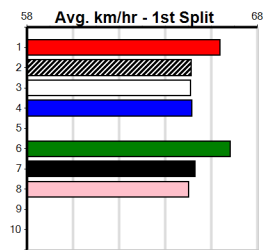

SPORTSBET HT3

Distance: 525m, Race Type: Grade 5 Heat, Total Prizemoney: $8,785
1st: $5,900, 2nd: $1,820, 3rd: $915, 4th: $150

Loads of early speed in this race could set up AMRON TIGER (8) who will have a few in front of him going into the first turn but is clearly the strongest finisher in this race. PICCOLO BALE (2) can settle mid field and work home into a top 3 finish.

Watchdog Tips: 8 2 6 1 Bet: Win 8

CRIMSON CANNON [5] Drawn to challenge for the lead, respect. $5.50
BD Dog May-21 Sire: FERNANDO BALE Dam: CRIMSON VIXEN
Owner(s): Mingo's Mates (SYN), J Rhode, S Hickey, M Hickey, P Hickey, G Castledine, B Hickey
Trainer: Jason Sharp (Lara)

PICCOLO BALE (NSW)[5] Can make a mid race move, each way all day. $5.00
FBD Dog Mar-22 Sire: KONOMI Dam: WENDALIN BALE
Owner(s): B Wheeler
Trainer: Thomas Dailly (Anakie)

ASTON FIGARO [5] Never challenged last start, early speed, chance $5.00
BK Dog Jan-21 Sire: FLYING PENSKE Dam: ASTON TARA
Owner(s): R Borda
Trainer: Craig Treherne (Lara)

UTRILLO BALE (NSW)[5] *** SCRATCHED *** $14.00
BD Bitch May-22 Sire: CHRISTO BALE Dam: HELGA BALE
Owner(s): B Wheeler
Trainer: Samantha Grenfell (Anakie)

*** VACANT BOX ***
Owner(s):
Trainer:
Box History

1

2

3

4

5