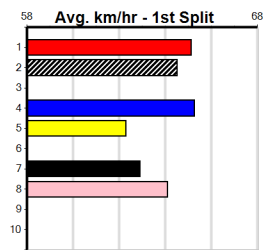

CITY VIEW BISTRO

Distance: 525m, Race Type: Grade 6, Total Prizemoney: $8,785
1st: $5,900, 2nd: $1,820, 3rd: $915, 4th: $150

BLUE KERMARO (4) can land on the arm here and will be a tough proposition to run down.
KIPTUM (1) is a dog on the improve and is suited to the reduced line-up. PAW GRADY (7) ran an eye-catching placing here last week.

Watchdog Tips: 4 1 7 5 Bet: Win 4

KIPTUM [6] Dog on the improve, draw and small field suits. $4.00
BK Dog Mar-22 Sire: MY BRO FABIO Dam: ELLA ENCHANTED
Owner(s): M Alati
Winning Distances: < 300m (0) 300 - 399m (0) 400 - 499m (0) 500 - 599m (2) 600 - 699m (0) > 700m (0)
Winning Weights: 35.0(1) 35.6(1)
3rd (2) 35.6 525 MEA R1 17-Feb-24 30.50 29.53 4.75L EXCAVATION (30.17) M/6653 . . . 5.31 $3.60 MSF
3rd (4) 35.4 525 MEA R2 24-Feb-24 30.19 29.71 3.75L WARM COCKLES (29.94) M/4544 . . . 5.28 $15.10 MF
1st (2) 35.6 515 SAP R2 03-Mar-24 30.09 29.28 0.25L THUNDERBOLT ROSS Q/3443 . . . 5.17 $1.70 MH
3rd (7) 36.3 515 SAP R6 24-Mar-24 30.51 29.45 2.50L CYCLONE POPPY (30.33) S/5555 . . . 5.34 $2.80 X67
2nd (6) 35.7 600 MEA R1 06-Apr-24 34.75 34.61 1.75L WINDSOR GIRL (34.63) M/4564 . . . 9.17 $3.00 X67
1st (1) 35.0 595 SAN R1 18-Apr-24 34.56 34.47 1.5L HENRY INTENTION (34.67) Q/1111 . . . SW 9.28 $1.30 X67
5th (8) 35.5 650 WBL R5 09-May-24 38.47 37.62 9.00L WINDSOR GIRL (37.86) Q/655 . . . 18.30 $3.90 RWH
2nd (1) 35.8 525 MEA R2 01-Jun-24 30.27 29.79 6.50L BLUE KERMARO (29.83) Q/3333 . . . 5.26 $4.50 6G
Last 3 wins NOT included above
Prize Best $16850.00 NBT
Starts 9-2-2-4
Trk/Dts 4-0-1-3
APM 10389

CANYA VANQUISH (NSW)[6] Better than past two runs, can cause an upset. $11.00
BK Dog Jun-21 Sire: SUPERIOR PANAMA Dam: ZIPPING CIA
Owner(s): Lalli Cremona (SYN), F Cremona, T Maynard, N Lalli
Winning Distances: < 300m (0) 300 - 399m (0) 400 - 499m (2) 500 - 599m (0) 600 - 699m (0) > 700m (0)
Winning Weights: 32.4(1) 33.0(1)
3rd (4) 33.8 525 MEA R4 20-Apr-24 30.38 29.87 3.75L CABAO JASPER (30.12) M/5543 . . . 5.19 $9.60 6G
3rd (2) 33.3 525 MEA R3 27-Apr-24 30.28 29.69 3.75L SHARP THIEF (30.03) M/7433 . . . SW 5.29 $3.30 6G
2nd (7) 33.6 450 BAL R4 02-May-24 25.54 25.09 2.00L ASTON AURELIA (25.42) M/642 . . . 6.76 $5.10 RWH
3rd (6) 33.8 460 WGL R9 07-May-24 26.23 26.07 2.00L BLUEBELLE COLOUR (26.10) M/453 . . . 6.74 $3.00 6G
2nd (7) 33.4 525 MEA R4 11-May-24 30.60 29.86 9.00L EXCAVATION (29.99) M/4443 . . . 5.17 $5.10 RWF
8th (3) 33.3 525 MEA R9 18-May-24 31.47 29.96 19.00 THIS TRAIN (30.16) M/5788 . . . 5.21 $13.40 X67
F (4) 33.2 515 SAN R1 24-May-24 0.00 29.17 . WILD SERENA (29.92) M/5 . . . VO 5.21 $5.90 RW
3rd (2) 33.4 525 MEA R2 01-Jun-24 30.27 29.79 6.50L BLUE KERMARO (29.83) Q/2222 . . . 5.24 $15.20 6G
Last 3 wins NOT included above
1st (8) 32.4 450 BAL R1 15-Mar-23 25.56 24.90 0.10L KANJI ROME (25.56) S/321 . . . 6.71 $2.00 M
1st (7) 33.0 460 GEL R4 01-Sep-23 25.92 25.71 2.50L BODHICITTA (26.09) M/322 . . . SW 6.67 $3.30 X67
Prize Best $10705.00 NBT
Starts 19-2-5-6
Trk/Dts 5-0-1-3
APM 5543

*** VACANT BOX ***
Sire: Dam:
Owner(s):
Winning Distances: < 300m (0) 300 - 399m (0) 400 - 499m (0) 500 - 599m (0) 600 - 699m (0) > 700m (0)
Winning Weights:
Trainer:
Box History