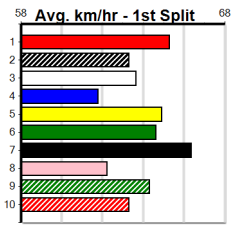

Sale

10
7:57PM
(VIC time)

TOONGABBIE LODGE

Distance: 435m, Race Type: Grade 5, Total Prizemoney: $2,925
1st: $1,950, 2nd: $600, 3rd: $300, 4th: $75

ROCKET BALE (1) is drawn to hold the early lead and he is a different chaser when on the arm.
BLACK VIPER (6) has been placed in four of seven here and he can come out running at times.
RIBERO (5) shows promise.

Watchdog Tips: 1 6 5 4 **Bet:** Win 1

Form	Box	Weight	Dist	Track	Date	Time	BON	Margin	1st/2nd (Time)	PIR	Checked	Comment	W/R	Split 1	S/P	Grade	Winning Boxes								
1																		1 ROCKET BALE (NSW)[5] <i>Drawn to lead, class edge, hard to reel in</i> RF D Apr-21 FERAL FRANKY DYNÁ CARMEN $2.60 Trainer: Robert Camilleri (Lara) 4th (5) 31.9 390 WBL R9 01-May-24 22.38 21.87 4.75LSAVANNAH RIOT (22.06) S/54 . . . 8.89 $3.10 X45 3rd (6) 32.4 435 SLE R7 08-May-24 25.00 24.32 8.00LVOLKANOVSKI (24.45) M/333 . . . 5.36 $3.10 5 4th (6) 33.0 450 SHP R8 13-May-24 25.60 25.06 6.00LDOCHERTY (25.19) M/775 . . . 6.82 $19.80 X45 3rd (3) 33.1 500 BEN R6 17-May-24 28.30 28.08 3.25LPEPPER RUSH (28.08) M/333 . . . 6.52 $9.10 X45 Owner(s): B Wheeler							

Form	Box	Weight	Dist	Track	Date	Time	BON	Margin	1st/2nd (Time)	PIR	Checked	Comment	W/R	Split 1	S/P	Grade	Winning Boxes								
2																		2 MAYBE EVEN YOU [5] <i>Got all the breaks last time, this is harder</i> F D May-22 FERAL FRANKY ELVISA BALE $12.00 Trainer: Wendy Fasoli (Heyfield) 3rd (3) 31.7 510 SLE R9 21-Apr-24 29.29 28.83 4.25LENGELKE ROAD (29.00) M/333 . . . 9.32 $3.00 RW 4th (8) 31.6 460 WGL R9 30-Apr-24 26.21 25.78 5.00RUMOUR NOT FACT (25.87) M/344 . . . 6.70 $6.30 6G 3rd (2) 31.5 510 SLE R5 05-May-24 29.08 28.76 4.25LENGELKE ROAD (28.79) M/333 . . . 9.40 $5.30 RW 1st (8) 31.8 510 SLE R5 08-May-24 29.36 28.97 1.25LMADALIA TIPPER (29.44) Q/111 . . . 9.44 $2.20 X67 Owner(s): W Fasoli							

Form	Box	Weight	Dist	Track	Date	Time	BON	Margin	1st/2nd (Time)	PIR	Checked	Comment	W/R	Split 1	S/P	Grade	Winning Boxes								
3																		3 JAYVILLE MOLLY [5] <i>Placed in two of her past three, place again</i> F B Jul-21 SENNACHIE AGENT PIPER $7.50 Trainer: Davide Fasoli (Heyfield) 7th (6) 27.1 460 WGL R8 07-May-24 26.66 26.07 8.50LNAVARINO (26.07) M/388 . . . 6.66 $68.60 X45 2nd (3) 27.0 435 SLE R3 12-May-24 24.60 24.08 1.5LSURF'S UP (24.51) M/344 . . . 5.32 $16.40 RWH 2nd (4) 26.6 435 SLE R3 19-May-24 24.69 24.45 2.25LSURF'S UP (24.54) Q/332 . . . 5.30 $16.00 RWF 4th (4) 26.8 435 SLE R4 26-May-24 25.13 24.46 8.00LDR. ERICA (24.60) M/455 . . . 5.40 $3.70 RW Owner(s): W Wood							

Form	Box	Weight	Dist	Track	Date	Time	BON	Margin	1st/2nd (Time)	PIR	Checked	Comment	W/R	Split 1	S/P	Grade	Winning Boxes								
4																		4 BIG LEX [5] <i>Never far away in this company, keep safe</i> BE D Sep-21 SENNACHIE WON'T STOP HER $9.00 Trainer: Justin Bowman (Kilmany) 2nd (5) 32.9 460 WGL R5 07-May-24 26.51 26.07 1.00LDAZZLER (26.44) M/132 . . . 6.62 $9.80 5 5th (2) 32.9 435 SLE R3 12-May-24 24.72 24.08 3.25LSURF'S UP (24.51) M/555 . . . 5.42 $25.30 RWH 3rd (4) 32.8 435 SLE R10 19-May-24 24.66 24.45 1.00LDR. ERICA (24.60) M/422 . . . 5.38 $13.90 5 7th (6) 32.6 460 WGL R6 28-May-24 26.39 25.54 9.00LONE'S OBSESSION (25.79) M/334 . . . 6.60 $16.90 5 Owner(s): J Bowman