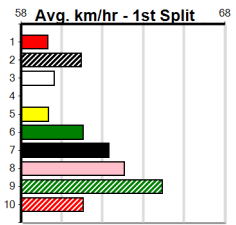

Sale

1
5:05PM
(VIC time)

VALE TERRY PROCTOR

Distance: 435m, Race Type: Maiden, Total Prizemoney: $2,535
1st: $1,680, 2nd: $520, 3rd: $260, 4th: $75

LOUIE THE LEGEND (6) was far from disgraced when placed on debut and he will be much better for the run. MANTRA DE GOEY (4) is a well bred type and he is sure to be well educated, while ELITE DARA (1) is drawn to get all the breaks.

Watchdog Tips: **6** **4** **1** **3** Bet: Win 6