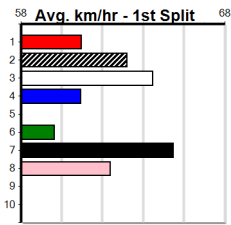

# GIPPSLANDS GOLD 98.3

Distance: 510m, Race Type: Mixed 6/7, Total Prizemoney: \$3,340  
1st: \$2,230, 2nd: \$690, 3rd: \$345, 4th: \$75