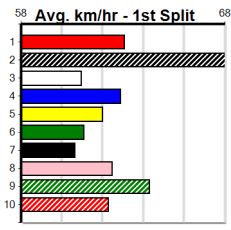

Sale

12

8:38PM

(VIC time)

SPORTSBET WE LET THE DOGS OUT

Distance: 435m, Race Type: Grade 5, Total Prizemoney: $2,925
1st: $1,950, 2nd: $600, 3rd: $300, 4th: $75

Watchdog Tips: **8** **3** **6** **7** **Bet:** **Box Quinella 3,6,8 ($10 for 333.33%)**

1 CRUISING THROUGH [5] *Good record here but prefer out wide*
BON: VELOCITY SUNRISE **$9.00**

Form	Box	Weight	Dist	Track	Date	Time	BON	Margin	1st/2nd (Time)	PIR	Checked	Comment	W/R	Split 1	S/P	Grade	Winning Boxes																
1	D				Apr-20	FULLY LOADED												1	2	3	4	5	6	7	8								
																		1	2	3	4	5	6	7	8								
																		1	2	2	1	2	1	2									
																		Prize								$48,236.07							
																		Best								24.56							
																		Starts								81-11-16-11							
																		Trk/Dst								10-2-3-1							
																		APM								$5021							

2 GET A GRIP [5] *Likely to get crowded early on, next time*
BON: COSMIC KATIE **$10.00**

Form	Box	Weight	Dist	Track	Date	Time	BON	Margin	1st/2nd (Time)	PIR	Checked	Comment	W/R	Split 1	S/P	Grade	Winning Boxes																
2nd	7	35.2	350	HVL	R7	03-May-24	19.78	19.59	1.75	LELSIE DREAMING (19.66)	M/2						6.63	$3.40	T3-RW	1	2	3	4	5	6	7	8						
																		1	1														
																		Prize								$6,495.00							
																		Best								NBT							
																		Starts								21-3-6-2							
																		Trk/Dst								1-0-0-0							
																		APM								$4049							

3 DR. ANGELO [5] *Solidly placed in his past two, main danger*
BON: DR. KLAAS **$4.60**

Form	Box	Weight	Dist	Track	Date	Time	BON	Margin	1st/2nd (Time)	PIR	Checked	Comment	W/R	Split 1	S/P	Grade	Winning Boxes																
5th	7	33.3	435	SLE	R4	28-Apr-24	24.99	24.19	7.50	LONE'S OBSESSION (24.48)	S/555						5.47	$10.80	VET	1	2	3	4	5	6	7	8						
																		1	2	1	1	1	3	3									
																		Prize								$46,614.38							
																		Best								NBT							
																		Starts								89-11-17-18							
																		Trk/Dst								10-0-4-2							
																		APM								$3297							

4 LAKEVIEW DOZER [5] *Tough draw but can ping the lids, place hope*
BON: LAKEVIEW GRACE **$8.00**

Form	Box	Weight	Dist	Track	Date	Time	BON	Margin	1st/2nd (Time)	PIR	Checked	Comment	W/R	Split 1	S/P	Grade	Winning Boxes																
2nd	1	33.9	350	TRA	R4	01-May-24	19.64	19.51	1.00	FAIRTRADE MARJEN (19.57)	M/22						6.55	$2.80	5	1	2	3	4	5	6	7	8						
																		3	2	1	1	1	1	3									
																		Prize								$29,900.00							
																		Best								24.70							
																		Starts								53-12-4-7							
																		Trk/Dst								4-1-0-0							
																		APM								$5681							

5 AUSSIE CAN FLY [5] *Back in form but this is harder, next time*
BON: SHE WIGGLES **$12.00**

Form	Box	Weight	Dist	Track	Date	Time	BON	Margin	1st/2nd (Time)	PIR	Checked	Comment	W/R	Split 1	S/P	Grade	Winning Boxes																
7th	4	30.5	400	WGL	R11	30-Apr-24	23.55	22.27	7.50	PANAMA STORM (23.03)	S/55						8.72	$11.10	5	1	2	3	4	5	6	7	8						
																		3	2	1	1	1	1	1									
																		Prize								$19,635.00							
																		Best								24.66							
																		Starts								37-6-6-3							
																		Trk/Dst								13-1-2-3							
																		APM								$6709							

6 DASHER BALE (NSW)[5] *Dominant display last time, threat with luck*
BON: IDRIA BALE **$4.80**

Form	Box	Weight	Dist	Track	Date	Time	BON	Margin	1st/2nd (Time)	PIR	Checked	Comment	W/R	Split 1	S/P	Grade	Winning Boxes																
5th	6	32.8	460	WGL	R5	14-May-24	26.34	25.86	5.50	NEED A PILOT (25.97)	S/765						6.83	$22.20	RW	1	2	3	4	5	6	7	8						
																		1	2	1	1	1	1	2									
																		Prize								$4,060.00							
																		Best								24.56							
																		Starts								17-3-2-2							
																		Trk/Dst								2-1-0-0							
																		APM								$3562							

7 DR. SPOKES [5] *Far from disgraced last time, keep safe*
BON: MIRIAM **$7.00**

Form	Box	Weight	Dist	Track	Date	Time	BON	Margin	1st/2nd (Time)	PIR	Checked	Comment	W/R	Split 1	S/P	Grade	Winning Boxes																
4th	6	34.9	435	SLE	R11	05-May-24	24.91	24.32	4.75	LAYLA ROSE (24.59)	S/765						5.56	$12.70	5	1	2	3	4	5	6	7	8						
																		3	1	1	1	3	1										
																		Prize								$33,674.25							
																		Best								24.60							
																		Starts								67-9-13-8							
																		Trk/Dst								13-2-2-2							
																		APM								$7416