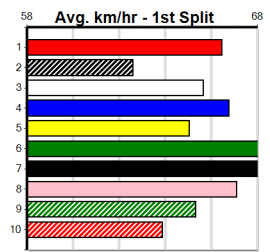

SPORTSBET HT2 (1-4 WINS)

4

11:54AM

(VIC time)

Distance: 350m, Race Type: Restricted Win Heat, Total Prizemoney: $2,925
1st: $1,950, 2nd: $600, 3rd: $300, 4th: $75

CHAVERO (8) was a fast all the way Warragul winner 2 starts back and if he can step cleanly here he will be hard to hold out. BLAZING DINO (6) has recorded explosive wins in 2 of his last 4 starts and he looks like the danger again.

Watchdog Tips: 8 6 5 4 **Bet:** Quinella 6/8 ($10 for 1000%)

1

Form Box	Wgt	Dist	Track	Date	Time	BON	Margin	1st/2nd (Time)	PIR	Checked	Comment	W/R	Split 1	S/P	Grade
POSIE YOU PEST [6] Comes into calculations from this draw. $12.00															
BD Bitch Jan-22 Sire: ALLEN DEED Dam: RIXY YA PEST Trainer: Madison Hunt (Cudgee)															
Owner(s): M Wright															
Winning Distances: < 300m (0) 300 - 399m (1) 400 - 499m (1) 500 - 599m (0) 600 - 699m (0) > 700m (0)															
Winning Weights: 25.4(1) 25.5(1)															
6th (4)	25.7	450	WBL	R3	08-Jan-24	26.48	25.64	7.50L CALL ME ARTIE (25.97)	M/244	.	VO	.	6.74	$3.20	RW
5th (8)	25.5	390	WBL	R1	13-Jan-24	23.03	22.08	9.50L ELK (22.38)	Q/55	.	.	.	8.86	$15.00	M
1st (4)	25.4	390	WBL	R1	19-Feb-24	22.87	22.26	0.50L VALLETTA DIVA (22.90)	Q/11	.	SW	.	8.66	$3.50	M
2nd (2)	25.8	450	WBL	R5	26-Mar-24	25.91	25.55	0.50L SANDY'S LUNAR (25.88)	Q/222	.	.	.	6.67	$2.90	7
2nd (6)	25.2	450	WBL	R7	29-Apr-24	25.80	25.64	1.75L JELLICENT BALE (25.68)	Q/111	.	.	.	6.54	$4.30	7
1st (2)	25.5	450	WBL	R7	06-May-24	25.74	25.46	5.00L CLOSE COMBAT (26.08)	Q/111	.	.	.	6.56	$2.30	7
7th (1)	25.3	390	WBL	R9	09-May-24	22.89	21.77	6.50L BLACKPOOL SLADE (22.45)	Q/25	.	.	.	8.68	$6.90	X67
3rd (2)	25.2	410	HOR	R9	28-May-24	23.73	22.94	6.50L TRESPASSING (23.30)	Q/23	.	.	.	10.60	$15.30	6G
Last 3 wins NOT included above															
Prize Best Starts Trk/Dts APM															

2

Form Box	Wgt	Dist	Track	Date	Time	BON	Margin	1st/2nd (Time)	PIR	Checked	Comment	W/R	Split 1	S/P	Grade
KEL OF KINTYRE [5] Resuming, has ability but this looks too tough. $26.00															
LTF Dog Oct-21 Sire: HARD STYLE RICO Dam: BROOKE'S WINGS Trainer: Hugh Taylor (Langwarrin)															
Owner(s): H Taylor															
Winning Distances: < 300m (0) 300 - 399m (0) 400 - 499m (4) 500 - 599m (0) 600 - 699m (0) > 700m (0)															
Winning Weights: 34.3(1) 34.5(2) 34.7(1)															
2nd (1)	34.6	460	WGL	R6	08-Feb-24	26.20	25.87	2.75L FLYING RYKER (26.02)	M/122	.	.	.	6.54	$9.60	T3-RW
7th (7)	34.3	510	SLE	R2	18-Feb-24	29.91	28.90	8.00L VICTORY CHAD (29.37)	M/677	.	.	.	9.67	$50.90	X67H
1st (8)	34.7	460	WGL	R5	24-Feb-24	26.28	25.80	1.25L BIG STACKS (26.35)	M/211	.	.	.	6.74	$8.30	6G
2nd (2)	34.3	450	WBL	R4	02-Mar-24	25.89	25.46	6.50L GRAY ELLIOT (25.46)	M/322	.	.	.	6.83	$8.50	RW
6th (1)	34.7	460	GEL	R7	15-Mar-24	26.64	25.73	12.00 SWIFT VODKA (25.85)	S/766	.	.	.	6.87	$61.60	5H
1st (8)	34.3	450	BAL	R5	25-Mar-24	25.70	25.34	0.50L FRANKLY FEVER (25.72)	M/522	.	.	.	6.84	$5.50	T3-RW
4th (1)	34.3	460	WGL	R3	02-Apr-24	26.22	25.54	7.00L WARM COCKLES (25.73)	M/344	.	.	.	6.72	$97.10	RWH
2nd (8)	34.2	435	SLE	R9	10-Apr-24	25.19	24.59	4.75L DAWNY BY NAME (24.87)	S/722	.	.	.	5.47	$17.20	5NP
Last 3 wins NOT included above															
Prize Best Starts Trk/Dts APM