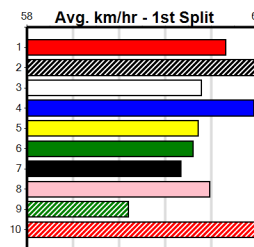

OUTER EAST FOOTBALL NETBALL COMP

Distance: 300m, Race Type: Grade 5, Total Prizemoney: $2,925
1st: $1,950, 2nd: $600, 3rd: $300, 4th: $75

MAJOR PHANTOM (4) can explode soon after box rise in his races and he will be hard to reel in if he can find the arm early. ASTON MASSIMO (3) showed good early speed in his smart win 3 starts back and he could be right in the finish again here.

Watchdog Tips: 4 3 8 5 Bet: Win 4

Form Box Wgt Dist Track Date Time BON Margin 1st/2nd (Time) PIR Checked Comment W/R Split 1 S/P Grade

DO THAT EASY [5] Steady placings in last 3 but harder here. $12.00
BKW Dog Aug-21 Sire: MEPUNGA CRUZER Dam: BIG BREBLER
Owner(s): M Wright
Winning Distances: < 300m (0) 300 - 399m (1) 400 - 499m (5) 500 - 599m (0) 600 - 699m (0) > 700m (0)
Winning Weights: 32.7(2) 33.4(1) 33.5(2) 33.8(1)
1st (8) 33.5 450 WBL R4 16-Nov-23 25.39 25.18 0.50L SPIRITED AVENGER (25.43) M/11 . . . . 6.50 $1.20 RWH
2nd (3) 33.3 525 MEA R2 24-Nov-23 30.35 30.06 3.00L AMRON TIGER (30.15) Q/1122 . . . . 5.12 $5.90 RWF
2nd (3) 33.7 390 WBL R10 18-Jan-24 22.17 22.09 1.25L FEDERAL OUTLAW (22.09) M/43 . . . . 8.69 $4.80 S
1st (2) 33.8 390 WBL R9 25-Jan-24 22.15 22.02 2.25L MR. BARTENDER (22.30) M/21 . . . . 8.57 $2.30 X45
8th (6) 34.2 390 WBL R9 01-Feb-24 22.82 22.03 9.50L PALTROW BALE (22.19) M/88 . . . . 9.22 $4.10 X45
2nd (1) 32.6 300 MBS R10 07-May-24 16.86 16.72 0.75L MAJOR CURRENCY (16.80) . . . . 4.50 $1.55 S
3rd (8) 32.5 300 MBS R7 14-May-24 16.92 16.80 0.75L IBJOX GORAM (16.86) . . . . 4.54 $1.25 S
2nd (1) 32.3 300 MBS R5 21-May-24 17.03 16.81 3.00L MYALL JACK (16.81) . . . . 4.54 $3.60 S
Last 3 wins NOT included above
1st (8) 33.5 450 WBL R9 25-May-23 25.68 25.48 0.50L LEENA BALE (25.72) M/111 . . . . 6.65 $2.60 X67
1st (5) 32.7 425 BEN R3 23-Jun-23 23.91 23.50 2.00L ICE BATH FORTH (24.04) M/321 . . . . 6.56 $8.90 6G
1st (8) 33.4 450 WBL R8 13-Jul-23 25.14 25.14 1.75L SPONGE KISSES (25.26) Q/111 . . . . SW . 6.56 $1.80 X45
Trainer: Bert Vandemaat (Healesville)

Box History table for DO THAT EASY [5]

MAJOR CYCLONE [5] Can show early speed but place looks best. $10.00
WBK Dog Oct-19 Sire: MEPUNGA BLAZER Dam: MAJOR SPOILS
Owner(s): B Dowler
Winning Distances: < 300m (0) 300 - 399m (18) 400 - 499m (0) 500 - 599m (0) 600 - 699m (0) > 700m (0)
Winning Weights: 33.3(1) 33.5(1) 33.7(1) 33.8(2) 33.9(2) 34.0(1) 34.1(2) 34.2(2) 34.3(1) 34.6(4) 35.7(1)
4th (3) 34.8 300 HVL R9 10-Mar-24 16.70 16.33 5.50L SAINT PARR (16.33) S/5 . . . . 4.03 $9.60 5
6th (7) 34.3 300 HVL R4 17-Mar-24 16.95 16.24 4.50L QUILLA REEF (16.64) M/7 . . . . 4.02 $3.60 S
1st (7) 33.8 300 MBS R7 23-Apr-24 16.44 16.05 0.75L DAZZLING CRUISER (16.48) 0 SAMP 4.46 $2.90 X45
1st (8) 33.9 300 MBS R6 30-Apr-24 17.07 16.84 0.10L MAJOR CURRENCY (17.08) . . . . 4.59 $2.20 MA
1st (8) 33.7 300 MBS R6 07-May-24 16.72 16.72 2.00L DRIVE THE JACK (16.86) 4.46 $3.00 X45
4th (8) 34.2 300 HVL R4 12-May-24 16.91 16.66 3.75L HIDDEN STONES (16.66) $9.80 X45
4th (8) 34.1 300 HVL R4 19-May-24 16.96 16.55 2.00L SMART TALK (16.84) M/3 . . . . 4.07 $4.40 X45
3rd (3) 33.8 300 HVL R11 26-May-24 16.91 16.71 3.00L CYBERTRUCK (16.71) Q/7 . . . . 4.01 $12.50 S
Last 3 wins NOT included above
1st (3) 34.6 300 HVL R11 18-Sep-22 16.57 16.57 1.00L SANDY CAMP ROAD (16.63) S/6 . . . . 3.97 $3.40 S
1st (4) 34.6 300 HVL R12 20-Aug-23 16.64 16.46 4.00L SOLACE (16.91) M/2 . . . . 3.86 $3.50 S
1st (3) 35.7 300 HVL R12 01-Oct-23 16.85 16.62 1.00L BLACK REDEEMER (16.92) M/3 . . . . V14 . 3.94 $9.80 S
Trainer: Brian Hodgson (Smythesdale)