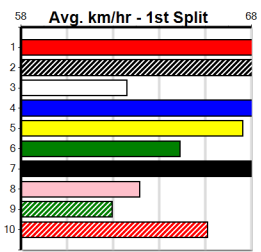

JASON McKEOWN PHOTOGRAPHY

Distance: 300m, Race Type: Grade 5, Total Prizemoney: $2,925
1st: $1,950, 2nd: $600, 3rd: $300, 4th: $75

WILL VANSON (5) has recorded fast wins in 2 of his last 4 starts and he looks like the one to beat again with an ounce of luck early. MILLIE (6) has produced smart efforts behind some jets in her last 2 and she could challenge after a fresher up.

Watchdog Tips: 5 6 2 4 Bet: Box Trifecta 2,4,5,6 ($10 for 41.67%)

MR. DAZZLING [5] Comes into calculations from this draw. $7.00
Owner(s): Ryino Racing (SYN), M Ryan, D Ryan
Sire: ZIPPING GARTH Dam: ROSE MAGIC
Trainer: Darren Ryan (Boronia)
Winning Distances: < 300m (0) 300 - 399m (13) 400 - 499m (0) 500 - 599m (0) 600 - 699m (0) > 700m (0)
Winning Weights: 32.3(1) 32.4(1) 32.9(2) 33.2(1) 33.4(1) 33.5(2) 33.7(1) 33.8(2) 34.0(1) 34.2(1)
Last 3 wins NOT included above

TWO WAY GLASS [5] Solid win here 3 starts back when led, chance. $8.50
Owner(s): C Over
Sire: TALK'S CHEAP Dam: ROPED IN
Trainer: Gordon Yates (Wangaratta)
Winning Distances: < 300m (0) 300 - 399m (8) 400 - 499m (0) 500 - 599m (0) 600 - 699m (0) > 700m (0)
Winning Weights: 29.4(1) 29.7(2) 30.0(1) 30.1(2) 30.6(1) 30.7(1)
Last 3 wins NOT included above

BIG PISTOL [5] Handy mid race pace but place hopes look best. $10.00
Owner(s): A Carr
Sire: BANJO BOY Dam: PISTOL
Trainer: Anne Carr (Devon Meadows)
Winning Distances: < 300m (0) 300 - 399m (6) 400 - 499m (2) 500 - 599m (0) 600 - 699m (0) > 700m (0)
Winning Weights: 31.8(1) 32.1(1) 32.4(2) 32.5(1) 33.0(1) 33.4(1) 33.7(1)
Last 3 wins NOT included above

ASSUME KEALY [5] Plenty of talent, good early speed, can threaten. $5.50
Owner(s): D Dawson
Sire: ZOLTINA'S LEGACY Dam: ZOE
Trainer: Dale Dawson (Preston)
Winning Distances: < 300m (0) 300 - 399m (15) 400 - 499m (2) 500 - 599m (0) 600 - 699m (0) > 700m (0)
Winning Weights: 30.1(2) 30.2(1) 30.3(3) 30.4(1) 30.5(1) 30.6(1) 30.7(1) 30.8(3) 30.9(3) 31.0(1)
Last 3 wins NOT included above

WILL VANSON [5] Fast wins in 2 of his last 4 starts, one to beat. $2.80
Owner(s): J Vandemaat
Sire: BERNARDO Dam: VAN EVIE
Trainer: Chloe Van de maat (Healesville)
Winning Distances: < 300m (0) 300 - 399m (3) 400 - 499m (4) 500 - 599m (0) 600 - 699m (0) > 700m (0)
Winning Weights: 35.0(1) 35.1(1) 35.2(1) 35.5(1) 35.6(1) 35.7(1) 35.9(1)
Last 3 wins NOT included above

1

2

3

4

5