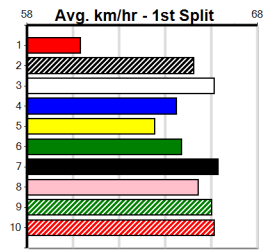

PITSTOP MOWER REPAIRS

Distance: 350m, Race Type: Mixed 4/5, Total Prizemoney: $3,360
1st: $2,250, 2nd: $690, 3rd: $345, 4th: $75

IMPERIAL SASH (1) was a fast all the way winner 3 starts back and he may be hard to beat from the gun draw after a freshen up. SUPER SHANKS (4) is much better than his last few starts and he could make his presence felt here.

Watchdog Tips: 1 4 7 3 Bet: Box Trifecta 1,3,4,7 ($10 for 41.67%)

Race 1: IMPERIAL SASH (SA)[5] Resuming, fast win 3 back when led, can go close. $3.00
Owner(s): Fluffy Duck (SYN), B Finn, S Scott
Sire: BARCIA BALE Dam: IT'S A MAYBE
Trainer: Rebecca Romyn (Moe)

Race 2: LOOK I'M FLYING [4] *** SCRATCHED *** $5.00
Owner(s): C Tilley
Sire: AUSSIE INFRARED Dam: OKAWA IN BLACK
Trainer: Christopher Tilley (Sale)

Race 3: MAJOR CURRENCY [5] Can show early speed but place looks best. $8.50
Owner(s): B Dowler
Sire: MEPUNGA BLAZER Dam: MAJOR SPOILS
Trainer: Brian Hodgson (Smythesdale)

Race 4: SUPER SHANKS (QLD)[5] Much better than his last few starts, major player $4.00
Owner(s): D Shanks
Sire: KEYBOW Dam: BOGIE PRINCESS
Trainer: Carl Haas (Tynong)

Race 5: FLYING REDEEMER [5] Resuming, may get shuffled back early, tested. $12.00
Owner(s): Redemption (SYN), M Weaver, N Fisher, M Howe
Sire: MY REDEEMER Dam: FLYING SMOOTH
Trainer: Kim Erenshaw (Junction Village)

1

2

3

4

5