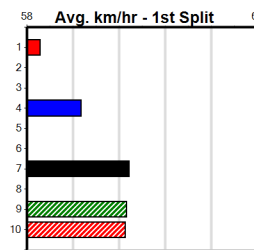

LIKE Healesville Greys ON FACEBOOK

1
10:56AM

(VIC time)

Distance: 300m, Race Type: Maiden, Total Prizemoney: $2,535
1st: $1,680, 2nd: $520, 3rd: $260, 4th: $75

FLAMING FOX (7) exploded mid race in his handy last start placing and he could be hard to hold out in this. FROM ABOVE US (5) showed plenty of talent in her handy debut placing here last start and she may only need some luck to challenge here.

Watchdog Tips: 7 5 8 6 **Bet:** Quinella 5/7 ($10 for 1000%)

Form Box	Wgt	Dist	Track	Date	Time	BON	Margin	1st/2nd (Time)	PIR	Checked	Comment	W/R	Split 1	S/P	Grade	
1	DOWN SOUTH GIRL [M] $10.00															
	Never fired on debut, better draw, can improve.															
	BD Bitch Mar-22 Sire: TOMMY SHELBY Dam: LITTLE ZOE Trainer: Jack Clarke (Creswick)															
	Owner(s): S Negrello															
	Winning Distances: < 300m (0) 300 - 399m (0) 400 - 499m (0) 500 - 599m (0) 600 - 699m (0) > 700m (0)															
	Winning Weights:															
	8th (7) 25.6 390 BAL R1 26-May-24 23.10 21.59 6.50L BLAZING RIOT (22.64) M/57 8.83 $11.50 M															
	4th (1) 25.9 300 HVL R1 02-Jun-24 17.44 17.10 5.00L FLAMING FOX (17.10) S/7 4.14 $14.70 M															
	Last 3 wins NOT included above															
	<table border="1" style="width: 100%; border-collapse: collapse;"> <thead> <tr> <th colspan="9">Box History</th> </tr> <tr> <th>Bx</th> <th>1st</th> <th>2nd</th> <th>3rd</th> <th>4th</th> <th>5th</th> <th>6th</th> <th>7th</th> <th>8th</th> </tr> </thead> <tbody> <tr><td>1</td><td></td><td></td><td></td><td></td><td></td><td></td><td></td><td></td></tr> <tr><td>2</td><td></td><td></td><td></td><td></td><td></td><td></td><td></td><td></td></tr> <tr><td>3</td><td></td><td></td><td></td><td></td><td></td><td></td><td></td><td></td></tr> <tr><td>4</td><td></td><td></td><td></td><td></td><td></td><td></td><td></td><td></td></tr> <tr><td>5</td><td></td><td></td><td></td><td></td><td></td><td></td><td></td><td></td></tr> <tr><td>6</td><td></td><td></td><td></td><td></td><td></td><td></td><td></td><td></td></tr> <tr><td>7</td><td></td><td></td><td></td><td></td><td></td><td></td><td></td><td>1</td></tr> <tr><td>8</td><td></td><td></td><td></td><td></td><td></td><td></td><td></td><td></td></tr> <tr> <td>Prize Best</td> <td></td> <td></td> <td></td> <td></td> <td></td> <td></td> <td></td> <td>$0.00</td> </tr> <tr> <td>Starts</td> <td></td> <td></td> <td></td> <td></td> <td></td> <td></td> <td></td> <td>NBT</td> </tr> <tr> <td>Trk/Dts</td> <td></td> <td></td> <td></td> <td></td> <td></td> <td></td> <td></td> <td>2-0-0-0</td> </tr> <tr> <td>APM</td> <td></td> <td></td> <td></td> <td></td> <td></td> <td></td> <td></td> <td>1-0-0-0</td> </tr> </tbody> </table>															
2	GLASS OF GOLD [M] $12.00															
	Always well back in debut last start, tested here.															
	BK Bitch Mar-22 Sire: ASTON DUKE Dam: STARLIGHT JILL Trainer: Meredith Prentice (Wangaratta)															
	Owner(s): Glass Door (SYN), G Yates, M Prentice															
	Winning Distances: < 300m (0) 300 - 399m (0) 400 - 499m (0) 500 - 599m (0) 600 - 699m (0) > 700m (0)															
	Winning Weights:															
	7th (1) 29.4 300 HVL R1 26-May-24 17.63 16.71 12.00 SWIFTY GIRL (16.83) M/8 4.19 $12.80 M															
	3rd (2) 29.4 300 HVL R1 02-Jun-24 17.36 17.10 3.75L FLAMING FOX (17.10) M/4 4.05 $23.40 M															
	Last 3 wins NOT included above															
	<table border="1" style="width: 100%; border-collapse: collapse;"> <thead> <tr> <th colspan="9">Box History</th> </tr> <tr> <th>Bx</th> <th>1st</th> <th>2nd</th> <th>3rd</th> <th>4th</th> <th>5th</th> <th>6th</th> <th>7th</th> <th>8th</th> </tr> </thead> <tbody> <tr><td>1</td><td></td><td></td><td></td><td></td><td></td><td></td><td></td><td></td></tr> <tr><td>2</td><td></td><td></td><td></td><td></td><td></td><td></td><td></td><td></td></tr> <tr><td>3</td><td></td><td></td><td></td><td></td><td></td><td></td><td></td><td></td></tr> <tr><td>4</td><td></td><td></td><td></td><td></td><td></td><td></td><td></td><td></td></tr> <tr><td>5</td><td></td><td></td><td></td><td></td><td></td><td></td><td></td><td></td></tr> <tr><td>6</td><td></td><td></td><td></td><td></td><td></td><td></td><td></td><td></td></tr> <tr><td>7</td><td></td><td></td><td></td><td></td><td></td><td></td><td></td><td>1</td></tr> <tr><td>8</td><td></td><td></td><td></td><td></td><td></td><td></td><td></td><td></td></tr> <tr> <td>Prize Best</td> <td></td> <td></td> <td></td> <td></td> <td></td> <td></td> <td></td> <td>$0.00</td> </tr> <tr> <td>Starts</td> <td></td> <td></td> <td></td> <td></td> <td></td> <td></td> <td></td> <td>NBT</td> </tr> <tr> <td>Trk/Dts</td> <td></td> <td></td> <td></td> <td></td> <td></td> <td></td> <td></td> <td>2-0-0-1</td> </tr> <tr> <td>APM</td> <td></td> <td></td> <td></td> <td></td> <td></td> <td></td> <td></td> <td>2-0-0-1</td> </tr> </tbody> </table>															
3	GLASS BUTTONS [M] $8.00															
	Handy debut effort last start, must be respected.															
	BK Bitch Mar-22 Sire: ASTON DUKE Dam: STARLIGHT JILL Trainer: Meredith Prentice (Wangaratta)															
	Owner(s): M Prentice