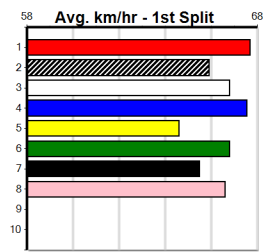

BLACK NOISE (4) looks set to race on the speed from the outset in this and he will be hard to reel in if he can find the arm. SPOT FOX (5) is an explosive chaser when fully fit and he could be the danger after his recent freshen up.

Watchdog Tips: 4 5 1 8 Bet: Win 4

Table header with columns: Form Box, Wgt Dist Track, Date, Time, BON, Margin, 1st/2nd (Time), PIR, Checked, Comment, W/R, Split 1, S/P, Grade.

Race card for LET THEM TALK [4]. Includes details on sire (FERNANDO BALE), dam (IT'S ALL TALK), trainer (Martin Galea), winning distances, winning weights, and a box history table. A large number '1' is written vertically on the left.

Race card for WHY I'M BROKE [4]. Includes details on sire (FERNANDO BALE), dam (TIME TO TALK), trainer (Angela Galea), winning distances, winning weights, and a box history table. A large number '2' is written vertically on the left.

Race card for ROLLIN' JACKPOT [3]. Includes details on sire (ASTON DEE BEE), dam (ROLLIN' WITH IT), trainer (Cameron Bahen), winning distances, winning weights, and a box history table. A large number '3' is written vertically on the left.

Race card for BLACK NOISE [4]. Includes details on sire (SHIMA SHINE), dam (LILLY FOX), trainer (Kylie Norton), winning distances, winning weights, and a box history table. A large number '4' is written vertically on the left.

Race card for SPOT FOX [4]. Includes details on sire (BERNARDO), dam (TIDELINA), trainer (Chloe Van de maat), winning distances, winning weights, and a box history table. A large number '5' is written vertically on the left.

Box History table for LET THEM TALK [4]. Columns: Bx, 1st, 2nd, 3rd, 4th, 5th, 6th, 7th, 8th. Includes prize best starts and APM details.

Box History table for WHY I'M BROKE [4]. Columns: Bx, 1st, 2nd, 3rd, 4th, 5th, 6th, 7th, 8th. Includes prize best starts and APM details.

Box History table for ROLLIN' JACKPOT [3]. Columns: Bx, 1st, 2nd, 3rd, 4th, 5th, 6th, 7th, 8th. Includes prize best starts and APM details.

Box History table for BLACK NOISE [4]. Columns: Bx, 1st, 2nd, 3rd, 4th, 5th, 6th, 7th, 8th. Includes prize best starts and APM details.

Box History table for SPOT FOX [4]. Columns: Bx, 1st, 2nd, 3rd, 4th, 5th, 6th, 7th, 8th. Includes prize best starts and APM details.