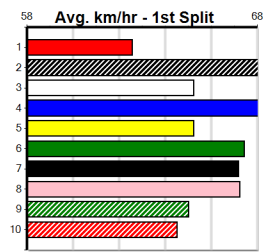

SPORTSBET HT1 (1-4 WINS)

Distance: 350m, Race Type: Restricted Win Heat, Total Prizemoney: $2,925
1st: $1,950, 2nd: $600, 3rd: $300, 4th: $75

CASHED OUT (7) can race in a forward position in this and after some solid efforts here in recent times she may be the one to beat. SICK AND TIRED (5) has recorded top wins in 2 of his last 3 starts and he could be right in the mix again.

Watchdog Tips: 7 5 2 4 Bet: Win 7

ASIA (NSW)[5] Returned to form with a top win last time, respect $12.00
W Bitch Jun-21 Sire: ORSON ALLEN Dam: MAGIC GYPSY Trainer: Steve Kaltis (Shady Creek)
Winning Distances: < 300m (0) 300 - 399m (3) 400 - 499m (0) 500 - 599m (0) 600 - 699m (0) > 700m (0)
Winning Weights: 25.8(1) 26.2(1) 26.5(1)
5th (6) 26.5 400 WGL R9 28-Mar-24 23.25 22.84 6.00L FLY CHIC (22.85) M/66 . . . . 8.64 $96.80 T3-6
7th (1) 26.5 395 TRA R9 01-Apr-24 23.40 22.27 11.00 TEASER'S BEAUTY (22.66) M/324 . . . . V10 . . . . 3.86 $29.40 T3-6
8th (1) 25.9 400 WGL R9 11-Apr-24 23.48 22.60 5.50L SHINY NEW TOY (23.10) M/47 . . . . 8.67 $46.70 T3-6
6th (8) 25.9 395 TRA R10 15-Apr-24 23.17 22.38 7.00L XARN BALE (22.70) M/457 . . . . 3.87 $17.00 X67
8th (2) 26.5 400 WGL R11 25-Apr-24 23.93 22.52 12.00 WHO'S NANNA PAT (23.14) M/47 . . . . 8.69 $77.40 6G
3rd (3) 26.4 350 TRA R11 13-May-24 20.39 19.97 4.25L DR. KAI (20.10) M/13 . . . . 6.74 $62.10 6G
6th (4) 26.4 350 TRA R3 20-May-24 20.54 19.98 7.50L SPEEDY PAM (20.02) M/36 . . . . 6.82 $95.40 T3-RW
1st (6) 26.5 300 HVL R11 29-May-24 16.76 16.76 0.50L WHISPER PIE (16.79) M/3 . . . . 4.03 $6.10 6G
Last 3 wins NOT included above
1st (3) 25.8 350 HVL R2 11-Aug-23 19.68 19.43 6.00L DARWIN CANDY (20.08) Q/2 . . . . 6.66 $1.50 T3-M
1st (6) 26.2 395 TRA R3 21-Aug-23 22.93 22.49 0.50L MARINO (22.95) M/111 . . . . 3.79 $6.70 T3-7

HARA'S POH (QLD)[7] Resuming, shown top early speed, chance here. $8.50
BKW Dog Feb-22 Sire: EQUALIZER Dam: HARA'S PENNY Trainer: William Rudd (Cranbourne)
Winning Distances: < 300m (0) 300 - 399m (0) 400 - 499m (0) 500 - 599m (1) 600 - 699m (0) > 700m (0)
Winning Weights: 30.8(1)
1st (8) 30.8 520 IPS R1 02-Dec-23 30.69 30.33 3.00L NEED A MOMENT (30.91) 11 11 5.28 $1.22 MH
T (6) 30.8 520 IPS R2 09-Dec-23 0.00 30.34 . CELTIC GODDESS (30.49) 22 22 . $1.70 MF
Last 3 wins NOT included above