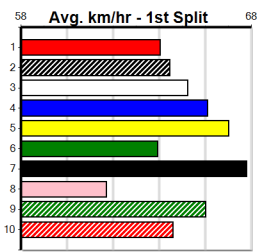

MONTROSE IGA LIQUOR

Distance: 350m, Race Type: Grade 5, Total Prizemoney: $2,925
1st: $1,950, 2nd: $600, 3rd: $300, 4th: $75

SYDNEY SHOW (3) can explode soon after box rise and he looks like the one to beat after some top recent placings here. HARD ON ME (7) can come out running in her races and she can challenge. RAGING CABLE (2) was a solid 300m winner last start.

Watchdog Tips: 3 7 2 5 Bet: Trifecta 3/2,7/2,5,6,7 ($10 - 166.67%)

DOG CARD 1: JEREMY SPOKE [5] May get buried back early in this, needs luck. $41.00. BK Dog Aug-21 Sire: NEED MY MONEYNOW Dam: LITTLE BIT SLICK. Trainer: Rowan Wagenaar (Langwarrin). Includes winning distances, weights, and a box history table.

DOG CARD 2: RAGING CABLE [5] Solid 300m win here last start, chance if steps. $5.00. BK Bitch Apr-22 Sire: MEPUNGA BLAZER Dam: SO SAY. Trainer: Jason Whybrow (Wangaratta). Includes winning distances, weights, and a box history table.

DOG CARD 3: SYDNEY SHOW [5] Can explode soon after box rise, hard to hold out. $2.00. LTFW Dog Sep-21 Sire: FERNANDO BALE Dam: SUPER TORA. Trainer: Ronald Rogers (Long Gully). Includes winning distances, weights, and a box history table.

DOG CARD 4: SPOTTY CAN RUN [5] *** SCRATCHED *** $99.00. WF Dog Aug-21 Sire: ORSON ALLEN Dam: SHE WILL BLOOM. Trainer: Jack Clarke (Creswick). Includes winning distances, weights, and a box history table.

DOG CARD 5: ELSIE DREAMING [5] Showed speed in smart recent wins here, threat. $12.00. WBK Bitch Oct-21 Sire: FERNANDO BALE Dam: JEBRYNAH GREEN. Trainer: Gail Saunders (Somerville). Includes winning distances, weights, and a box history table.