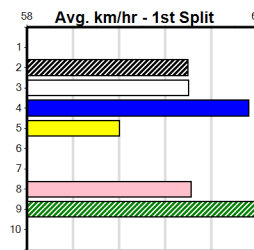

HEALESVILLE FOOTBALL NETBALL CLUB

2

11:13AM

(VIC time)

Distance: 350m, Race Type: Maiden, Total Prizemoney: $2,535
1st: $1,680, 2nd: $520, 3rd: $260, 4th: $75

GETTING ON (4) showed some early speed in his good debut placing here last start and he may only need to step on terms to salute today. FLYING GENERAL (1) is a littermate of Flying Hellcat who was an impressive debut winner and is drawn to feature.

Watchdog Tips: **4** **1** **3** **8** **Bet:** Box Trifecta 1,3,4,8 ($10 for 41.67%)

1

FLYING GENERAL [M] **Littermate Flying Hellcat impressed on debut.** **$4.00**
BK Dog Oct-22 Sire: MY REDEEMER Dam: FLYING UNICORN Trainer: Kim Erenshaw (Junction Village)
Owner(s): T Erenshaw
Winning Distances: < 300m (0) 300 - 399m (0) 400 - 499m (0) 500 - 599m (0) 600 - 699m (0) > 700m (0)
Winning Weights:

Bx	1st	2nd	3rd	4th	5th	6th	7th	8th
1								
2								
3								
4								
5								
6								
7								
8								

Prize Best $0
Starts 0-0-0-0
Trk/Dts 0-0-0-0
APM 0

Last 3 wins NOT included above

2

HEYFIELD HONEY [M] ***** SCRATCHED ***** **$99.00**
F Bitch Feb-22 Sire: BERNARDO Dam: SILVER SALUTE Trainer: Donald Rhodes (Heyfield)
Owner(s): D Rhodes
Winning Distances: < 300m (0) 300 - 399m (0) 400 - 499m (0) 500 - 599m (0) 600 - 699m (0) > 700m (0)
Winning Weights:

Bx	1st	2nd	3rd	4th	5th	6th	7th	8th
1								
2								
3								
4								
5								
6								
7								
8					1			

Prize Best $0.00
Starts 1-0-0-0
Trk/Dts 1-0-0-0
APM 0

Last 3 wins NOT included above

3

C'EST NOIR [M] **Smart placings in 3 of his last 4, chance if steps** **$5.00**
BK Dog Apr-22 Sire: HOOKED ON SCOTCH Dam: CASH NO CREDIT Trainer: Shara Quinlan (Rushworth)
Owner(s): NUMBER ONE (SYN), S Quinlan, J Accurso
Winning Distances: < 300m (0) 300 - 399m (0) 400 - 499m (0) 500 - 599m (0) 600 - 699m (0) > 700m (0)
Winning Weights:

Bx	1st	2nd	3rd	4th	5th	6th	7th	8th
1								
2								
3								
4								
5								1
6								
7		1						
8		2		1				

Prize Best $1210.00
Starts 5-0-3-0
Trk/Dts 2-0-1-0
APM 1210

Last 3 wins NOT included above

4

GETTING ON [M] **Showed speed in good debut placing, go close.** **$3.60**
F Dog Aug-22 Sire: SH AVATAR Dam: ROCKIN' ROSIE Trainer: Grant Masterson (Tyabb)
Owner(s): G Masterson
Winning Distances: < 300m (0) 300 - 399m (0) 400 - 499m (0) 500 - 599m (0) 600 - 699m (0) > 700m (0)
Winning Weights:

Bx	1st	2nd	3rd	4th	5th	6th	7th	8th
1								
2								
3								
4								
5								
6			1					
7								
8								

Prize Best $260.00
Starts 1-0-0-1
Trk/Dts 1-0-0-1
APM 260

Last 3 wins NOT included above

5

BLUE FLAME [M] **May get shuffled back from this draw, tough ask.** **$7.00**
BE Bitch Mar-22 Sire: SENNACHIE Dam: LIGHT VIEW Trainer: Cameron Morris-flynn (Mitchell P)
Owner(s): N Dewhurst
Winning Distances: < 300m (0) 300 - 399m (0) 400 - 499m (0) 500 - 599m (0) 600 - 699m (0) > 700m (0)
Winning Weights:

Bx	1st	2nd	3rd	4th	5th	6th	7th	8th
1		1		1				
2						1	1	
3					1	1		
4				1	1	1		
5								
6		1	1	2				
7								
8								

Prize Best $1040.00
Starts 14-0-2-1
Trk/Dts 0-0-0-0
APM 862

Last 3 wins NOT included above