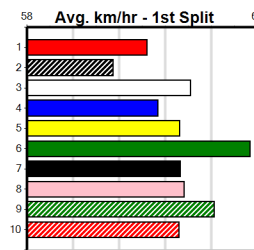

CROYDON HOMING PIGEON CLUB

Distance: 350m, Race Type: Grade 5, Total Prizemoney: $2,925
1st: $1,950, 2nd: $600, 3rd: $300, 4th: $75

REAR VIEW MORROR (6) can explode once into full stride and he could assume control mid race and prove hard to reel in. INTER BUZZ ALONG (1) has recorded smart all the way wins in 3 of his last 4 starts and he could be right in the mix again.

Watchdog Tips: 6 1 2 3 Bet: Win 6

INTER BUZZ ALONG [5] Smart all the way wins in 3 of his last 4, danger. $4.20
Owner(s): Interthor (SYN), J Thorpe, T Interligi
Sire: ASTON DEE BEE Dam: INTER ELESHA
Trainer: Jennifer Thorpe (Arthurs Creek)

ZIPPING PHOENIX (NSW)[5] Talented but hit or miss early, chance if hits. $5.00
Owner(s): D Webber
Sire: ZIPPING GARTH Dam: ZIPPING WILLOW
Trainer: Daniel Webber (Harkness)

MISS JAZZ [5] Good early, solid win 4 starts back, can threaten. $7.00
Owner(s): Franstail (SYN), R Burns, G Mills, J Mills, M Hummel, A Corrone
Sire: FERNANDO BALE Dam: SMOKIN' CINDY
Trainer: Gregory Mills (Frankston)

RUMOUR CONFIRMED [5] Resuming, drawn to find trouble, needs luck. $12.00
Owner(s): TWENTY YEARS (SYN), G Howell, M Carlstrom, G Beattie, B Melbourne
Sire: HOOKED ON SCOTCH Dam: SPARKY GIRL
Trainer: Geoffrey Howell (Pearcedale)

WANDANA LAD [5] Been well beaten in recent times, unlikely here. $26.00
Owner(s): D Fraser
Sire: ASTON DEE BEE Dam: MISS MORRISSET
Trainer: Garry Johnson (Chum Creek)