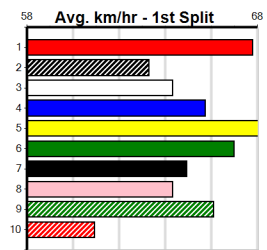

MR HUMMER LINES VETERANS (250+RANK)

Distance: 350m, Race Type: S/E Veteran, Total Prizemoney: $2,925
1st: $1,950, 2nd: $600, 3rd: $300, 4th: $75

BEAR LEE BANDIT (5) can explode soon after box rise in his races and he looks very hard to hold out in this. HANDSOME JACK (4) can race on the speed from the outset in this and he looks set to be prominent throughout here.

Watchdog Tips: 5 4 1 3 Bet: Quinella 4/5 ($10 for 1000%)

MAJOR CHINA [5] Comes into calculations from this draw. $10.00
BK Dog Oct-19 Sire: MEPUNGA BLAZER Dam: MAJOR SPOILS
Owner(s): B Dowler
Winning Distances: < 300m (0) 300 - 399m (2) 400 - 499m (9) 500 - 599m (0) 600 - 699m (0) > 700m (0)
Winning Weights: 32.7(1) 32.9(1) 33.1(1) 33.3(2) 33.9(3) 34.0(3)
Box History table and Prize Best Starts table included.

AUBAMEYANG [5] Been well beaten in recent times, tested here. $21.00
BK Dog Feb-19 Sire: KINDA CRUEL RED Dam: STUNNING VIEW
Owner(s): BACHELOR CLUB (SYN), P Martinovic, J Martinovic, J Martinovic
Winning Distances: < 300m (0) 300 - 399m (17) 400 - 499m (12) 500 - 599m (0) 600 - 699m (0) > 700m (0)
Winning Weights: 31.7(1) 31.9(1) 32.0(3) 32.1(1) 32.2(5) 32.3(5) 32.4(6) 32.5(1) 32.6(3) 32.8(1) 32.9(1) 33.2(1)
Box History table and Prize Best Starts table included.

LOCKED AND READY [5] Smart placings in his last 2 starts, must respect. $8.50
BK Dog Jun-19 Sire: FULLY LOADED Dam: PRINCESS GEMINI
Owner(s): J Carr
Winning Distances: < 300m (0) 300 - 399m (15) 400 - 499m (6) 500 - 599m (0) 600 - 699m (0) > 700m (0)
Winning Weights: 29.7(1) 30.0(1) 30.2(1) 30.4(2) 30.5(1) 30.6(3) 30.7(1) 30.9(2) 31.0(2) 31.1(2) 31.2(1) 31.3(1) 31.6(1)
Box History table and Prize Best Starts table included.

HANDSOME JACK [5] Can race on the speed from the outset, danger. $3.60
BD Dog Dec-18 Sire: BELLA INFRARED Dam: EMILY JANE
Owner(s): P Bushell
Winning Distances: < 300m (0) 300 - 399m (12) 400 - 499m (17) 500 - 599m (4) 600 - 699m (0) > 700m (0)
Winning Weights: 34.8(1) 35.3(1) 35.5(1) 35.6(2) 35.8(3) 35.9(2) 36.0(2) 36.1(4) 36.2(6) 36.3(3) 36.4(1) 36.5(3) 36.7(2)
Box History table and Prize Best Starts table included.

BEAR LEE BANDIT [4] Explodes soon after box rise, hard to hold out. $2.30
BK Dog Feb-20 Sire: BLACK BEAR LEE Dam: INMATE
Owner(s): A Powell
Winning Distances: < 300m (0) 300 - 399m (13) 400 - 499m (3) 500 - 599m (0) 600 - 699m (0) > 700m (0)
Winning Weights: 34.4(1) 34.5(1) 34.6(1) 34.9(1) 35.0(3) 35.3(1) 35.5(3) 35.6(2) 35.8(1) 36.0(1) 36.1(1)
Box History table and Prize Best Starts table included.