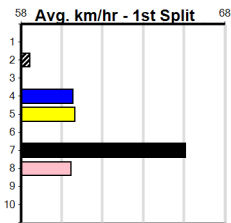

Bendigo

SPORTSBET BS RESPONSIBLY

Distance: 425m, Race Type: Maiden, Total Prizemoney: $2,535
1st: $1,680, 2nd: $520, 3rd: $260, 4th: $75

1

10:49AM
(VIC time)

DARRA RUBY (7) was solidly placed in her debut 2 starts back before being injured last time out and she looks like the one to beat here if fully fit. DERNANCOURT (1) is out of a litter that has shown enough talent and he could be the danger on debut.

Watchdog Tips: **7** **1** **4** **5** **Bet:** **Trifecta 7/1,4/1,4,5 ($10 - 250%)**

Form	Box	Weight	Dist	Track	Date	Time	BON	Margin	1st/2nd (Time)	PIR	Checked	Comment	W/R	Split 1	S/P	Grade
1																
DERNANCOURT [M] <i>Litter has shown talent so far, watch betting.</i>																
RF	D				Jun-22											
Trainer: Desmond Dooley (Harcourt North) $4.20																
Owner(s): D Dooley																
<table border="1"> <thead> <tr><th colspan="8">Winning Boxes</th></tr> <tr><th>1</th><th>2</th><th>3</th><th>4</th><th>5</th><th>6</th><th>7</th><th>8</th></tr> </thead> <tbody> <tr><td>Prize</td><td></td><td></td><td></td><td></td><td></td><td></td><td></td></tr> <tr><td>Best</td><td></td><td></td><td></td><td></td><td></td><td></td><td></td></tr> <tr><td>Starts</td><td></td><td></td><td></td><td></td><td></td><td></td><td></td></tr> <tr><td>Trk/Dst</td><td></td><td></td><td></td><td></td><td></td><td></td><td></td></tr> <tr><td>APM</td><td></td><td></td><td></td><td></td><td></td><td></td><td></td></tr> </tbody> </table>																
2																
TWILIGHT SLEUTH [M] <i>Never fired a shot in debut, may need more time.</i>																
BK	B				Sep-22											
Trainer: Fay Vantaarling (Tallygaroopna) $12.00																
Owner(s): T Van taarling																
<table border="1"> <thead> <tr><th colspan="8">Winning Boxes</th></tr> <tr><th>1</th><th>2</th><th>3</th><th>4</th><th>5</th><th>6</th><th>7</th><th>8</th></tr> </thead> <tbody> <tr><td>Prize</td><td></td><td></td><td></td><td></td><td></td><td></td><td></td></tr> <tr><td>Best</td><td></td><td></td><td></td><td></td><td></td><td></td><td></td></tr> <tr><td>Starts</td><td></td><td></td><td></td><td></td><td></td><td></td><td></td></tr> <tr><td>Trk/Dst</td><td></td><td></td><td></td><td></td><td></td><td></td><td></td></tr> <tr><td>APM</td><td></td><td></td><td></td><td></td><td></td><td></td><td></td></tr> </tbody> </table>																
3																
*** VACANT BOX ***																
Trainer:																
Owner(s):																
4																
CITY LIMIT [M] <i>Far from disgraced in his debut last start, threat</i>																
BKW	D				Jul-22											
Trainer: Brian Lock (Eaglehawk) $6.50																
Owner(s): B Lock																
<table border="1"> <thead> <tr><th colspan="8">Winning Boxes</th></tr> <tr><th>1</th><th>2</th><th>3</th><th>4</th><th>5</th><th>6</th><th>7</th><th>8</th></tr> </thead> <tbody> <tr><td>Prize</td><td></td><td></td><td></td><td></td><td></td><td></td><td></td></tr> <tr><td>Best</td><td></td><td></td><td></td><td></td><td></td><td></td><td></td></tr> <tr><td>Starts</td><td></td><td></td><td></td><td></td><td></td><td></td><td></td></tr> <tr><td>Trk/Dst</td><td></td><td></td><td></td><td></td><td></td><td></td><td></td></tr> <tr><td>APM</td><td></td><td></td><td></td><td></td><td></td><td></td><td></td></tr> </tbody> </table>																
5																
CATCH A COD [M] <i>Been well beaten in recent times, place looks best</i>																
BKW	B				Sep-22											
Trainer: Steven Vantaarling (Tallygaroopna) $10.00																
Owner(s): T Van taarling																
<table border="1"> <thead> <tr><th colspan="8">Winning Boxes</th></tr> <tr><th>1</th><th>2</th><th>3</th><th>4</th><th>5</th><th>6</th><th>7</th><th>8</th></tr> </thead> <tbody> <tr><td>Prize</td><td></td><td></td><td></td><td></td><td></td><td></td><td></td></tr> <tr><td>Best</td><td></td><td></td><td></td><td></td><td></td><td></td><td></td></tr> <tr><td>Starts</td><td></td><td></td><td></td><td></td><td></td><td></td><td></td></tr> <tr><td>Trk/Dst</td><td></td><td></td><td></td><td></td><td></td><td></td><td></td></tr> <tr><td>APM</td><td></td><td></td><td></td><td></td><td></td><td></td><td></td></tr> </tbody> </table>																
6																
*** VACANT BOX ***																
Trainer:																
Owner(s):																
7																
DARRA RUBY [M] <i>Resuming, solid debut placing 2 back, one to beat.</i>																
BK	B				Dec-21											
Trainer: Jenny Weber (Darraweit Guim) $1.60																
Owner(s): A George