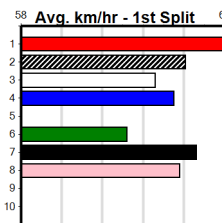

Bendigo

BENDIGO ROSES HT2

Distance: 425m, Race Type: S/E Heat, Total Prizemoney: $3,360

1st: $2,250, 2nd: $690, 3rd: $345, 4th: $75

8

12:54PM

(VIC time)

POWER PAWS (8) has posted fast wins in her last 3 starts and she looks awfully hard to hold out again in this. NORTH CAROLINA (6) has explosive wins in 4 of her 5 starts to date and she looks like the main danger with an ounce of luck early.

Watchdog Tips:

8

6

3

7

Bet:

Win 8