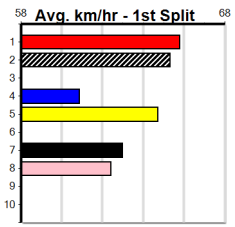

HANRAHAN PLUMBING

Distance: 425m, Race Type: Mixed 6/7, Total Prizemoney: $2,925
1st: $1,950, 2nd: $600, 3rd: $300, 4th: $75

2

11:05AM

(VIC time)

PEGLEG PETE (1) can race on the speed from box rise from his gun draw and he will be hard to reel in if he can find the arm. LETHAL AVENGER (8) can explode once into full stride and he looks set to make his presence felt mid race here.

Watchdog Tips: **1** **8** **5** **2** **Bet:** **Trifecta 1,8/1,8/2,5 ($10 - 250%)**

Form	Box	Weight	Dist	Track	Date	Time	BON	Margin	1st/2nd (Time)	PIR	Checked	Comment	W/R	Split 1	S/P	Grade

1 PEGLEG PETE [6] *Talented, can race on the speed, one to beat.* **$2.60**

F D Oct-21 **ASTON DEE BEE** **RUBY GIRL**

Trainer: Billy Cowcher (Broadford)

3rd (2)	32.4	500	BEN	R5	10-May-24	28.41	27.90	6.50	RECYCLED (27.97)	Q/123	.	.	W	6.56	$15.10	X67H
2nd (6)	32.2	500	BEN	R5	17-May-24	28.31	28.08	0.50	LICK AND TIRED (28.28)	Q/111	.	.	.	6.47	$14.80	X67F
2nd (7)	32.4	450	SHP	R3	27-May-24	25.65	24.90	2.50	LGO GO JEFF (25.48)	M/322	.	.	W	6.75	$1.60	RW
4th (3)	32.8	425	BEN	R7	07-Jun-24	24.40	23.85	7.00	LMR. BEETS (23.94)	M/444	.	.	.	6.86	$33.60	SH

Owner(s): G Cowcher

Winning Boxes

1	2	3	4	5	6	7	8
1	1						
Prize Best				$11,005.00			
Starts				24-2-7-8			
Trk/Dst				7-2-2-2			
APM				$4847			

2 LEROY'S GIRL [7] *Racing well, good early speed, must respect.* **$5.50**

BK B Jan-22 **MY REDEEMER** **ZERO COOL**

Trainer: Sean Van taarling (Tallygaroopna)

4th (6)	25.4	450	SHP	R5	29-Apr-24	25.71	25.15	4.75	LYUM CHA JACK (25.38)	M/666	.	.	.	6.88	$8.40	RW
4th (4)	25.7	450	SHP	R9	13-May-24	25.91	25.06	3.25	LCPALA (25.69)	M/433	.	.	.	6.69	$3.70	X67
4th (8)	25.3	350	HVL	R3	23-Jun-24	19.94	19.02	8.00	LIM WHAT'S NEXT (19.38)	M/3	.	.	.	6.69	$14.30	X67
4th (8)	25.2	450	SHP	R9	27-Jun-24	26.11	25.71	3.25	LUP IN ARMS (25.89)	Q/555	.	.	.	6.88	$3.10	RW

Owner(s): R Jack

Winning Boxes

1	2	3	4	5	6	7	8
			1				
Prize Best				$6,295.00			
Starts				23-1-3-6			
Trk/Dst				2-1-0-1			
APM				$3008			

3 *** VACANT BOX ***

Trainer:

Owner(s):

4 KID GEORGE [7] *Steady maiden win 3 back, much harder here.* **$8.50**

BEBD D Sep-21 **RAW ABILITY** **PAT ME AGAIN**

Trainer: Donald Jarvis (Heathcote)

4th (3)	32.6	425	BEN	R1	29-May-24	24.66	24.04	1.25	HAVANA BLUEBIRD (24.57)	M/554	.	.	.	6.87	$3.40	T3-M
1st (2)	32.2	425	BEN	R1	05-Jun-24	25.06	24.06	0.10	REBEL THINKER (25.06)	M/213	.	.	SW	6.72	$3.30	M
6th (3)	32.7	450	SHP	R7	13-Jun-24	26.23	25.54	7.50	LUN WILDFIRE (25.73)	M/666	.	.	.	7.05	$28.10	T3-RW
5th (8)	32.4	425	BEN	R2	26-Jun-24	24.76	23.91	7.00	LCRUSOE MAGIC (24.28)	M/776	.	.	.	6.89	$8.20	T3-7

Owner(s): D Jarvis

Winning Boxes

1	2	3	4	5	6	7	8
1							
Prize Best				$4,280.00			
Starts				20-1-7-4			
Trk/Dst				8-1-3-0			
APM				$3054			

5 GUNAI GEM [6] *Resuming, solid win 3 starts back, can threaten.* **$4.60**

BK B Feb-21 **MY REDEEMER** **GUNAI GOSSIP**

Trainer: John Martin (Wunghnu)

2nd (6)	25.8	390	SHP	R4	09-Nov-23	22.50	22.19	4.25	JETSON EXPRESS (22.22)	M/32	.	.	.	8.97	$1.50	7
1st (7)	25.6	390	SHP	R3	30-Nov-23	22.32	22.14	2.75	LOCEAN BURN (22.50)	M/11	.	.	.	8.39	$3.90	7
7th (5)	26.0	390	SHP	R11	23-Dec-23	22.82	21.70	6.00	LIZMO'S GIRL (22.42)	M/87	.	.	.	8.95	$11.00	6G
ST (-)	25.8	390	SHP		24-Jun-24	22.19		0.01	Trial Cleared	M	.	.	1of1	.	$.	ST

Owner(s): J Martin

Winning Boxes

1	2	3	4	5	6	7	8
			1				1
Prize Best				$3,590.00			
Starts				FSH			
Trk/Dst				9-2-1-2			
APM				0-0-0-0			
				$718			

6 *** VACANT BOX ***

Trainer:

Owner(s):