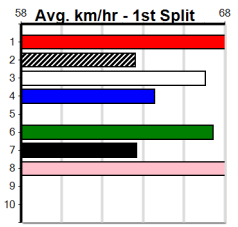

Bendigo

BENDIGO ROSES HT1

Distance: 425m, Race Type: S/E Heat, Total Prizemoney: $3,360
1st: $2,250, 2nd: $690, 3rd: $345, 4th: $75

7
12:32PM
(VIC time)

GO GO EVIE (1) is drawn to race on the speed from the outset in this and she could prove to be a bit too classy for her rivals. LULU'S RIDE (8) has recorded top wins in 2 of her last 3 starts and she looks set to be right in the finish again.

Watchdog Tips: **1** **8** **7** **3** **Bet:** **Win 1**