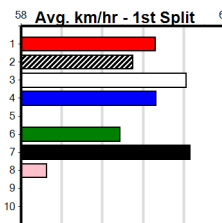

Bendigo

THE PROSPECTOR HT3

Distance: 425m, Race Type: S/E Heat, Total Prizemoney: $3,360
1st: $2,250, 2nd: $690, 3rd: $345, 4th: $75

6

12:14PM
(VIC time)

SEAGULL ROCK (4) has posted lightning wins in his last 2 starts and he looks like the one to beat again in this. MOCK FISH (3) is resuming from a fresher up today and he looks like the main danger if he is fully fit here.

Watchdog Tips: **4** **3** **1** **7** **Bet:** **Trifecta 3,4/1,3,4,7/1,3,4,7 ($10 - 83.33%)**