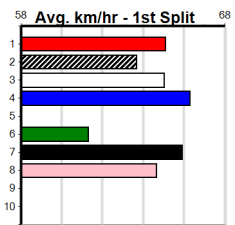

SPORTSBET GREEN TICKS

Distance: 425m, Race Type: Grade 5, Total Prizemoney: $2,925
1st: $1,950, 2nd: $600, 3rd: $300, 4th: $75

Watchdog Tips:

1

7

8

2

Bet:

Trifecta 1/7,8/2,7,8 ($10 - 250%)

BLACK COMPASS (1) recorded a solid all the way win 3 starts back and he will take a power of beating from the gun draw today. RED SHIRAZ (7) posted a good win from a wide draw 2 starts back and he looks like the danger here.