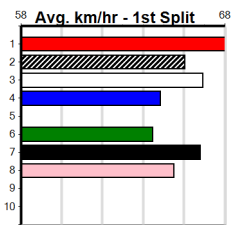

BENDIGO ROSES HT3

Distance: 425m, Race Type: S/E Heat, Total Prizemoney: $3,360
1st: $2,250, 2nd: $690, 3rd: $345, 4th: $75

9
1:12PM
(VIC time)

FLAMING WHEELS (1) has recorded top all the way wins in her last 2 starts and she is drawn to repeat the feat in this. GO FOR GOLD (8) posted a fast 23.87 win here 2 starts back and she looks like the main danger from her good draw.

Watchdog Tips: **1** **8** **7** **3** **Bet:** **Trifecta 1/3,7,8/3,7,8 ($10 - 166.67%)**