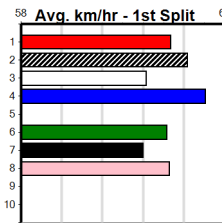

Bendigo

GRAY'S BENDIGO

Distance: 425m, Race Type: Grade 5, Total Prizemoney: $2,925
1st: $1,950, 2nd: $600, 3rd: $300, 4th: $75

3

11:24AM

(VIC time)

OBSTROPALOUS (3) will find this much easier than his last few starts and he could be the one to beat in a race of this nature. TURBO GEORGE (1) was a smart winner here 3 starts back and he could be right in the finish from his gun draw.

Watchdog Tips:

3

1

6

4

Bet:

Win 3