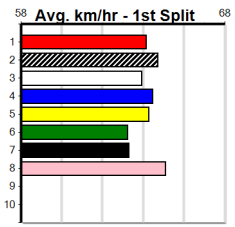

BENDIGO ADVERTISER

Distance: 500m, Race Type: Mixed 4/5, Total Prizemoney: $3,875
1st: $2,600, 2nd: $800, 3rd: $400, 4th: $75

Watchdog Tips: 4 3 1 5 Bet: Box Quinella 1,3,4 ($10 for 333.33%)

APACHE SHOUT (4) can explode through the middle stages in his races and he could prove hard to hold out with any luck in running here. OUR GIRLS SHOUT (3) has bumped into some speedy types in recent times and could be right in the finish in this.

Main table containing race details for 10 races, including race numbers, names, trainers, horses, times, odds, and winning boxes.