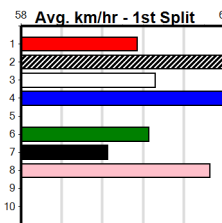

Bendigo

THE PROSPECTOR HT2

Distance: 425m, Race Type: S/E Heat, Total Prizemoney: $3,360

1st: $2,250, 2nd: $690, 3rd: $345, 4th: $75

5

11:58AM

(VIC time)

UNLEASH IN MIAMI (4) is a potential star of the sport having recorded super wins in 7 of his 8 starts to date and he looks hard to beat again here. FOR PETE'S SAKE (6) has recorded fast wins in 3 of his last 4 starts and looks like the main danger.

Watchdog Tips: **4** **6** **2** **8** **Bet:** **Trifecta 4/6/2,8 ($10 - 500%)**