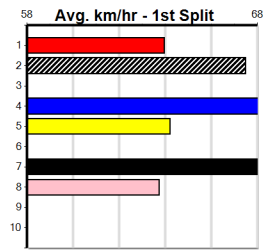

THE PROSPECTOR HT1

Distance: 425m, Race Type: S/E Heat, Total Prizemoney: $3,360
1st: $2,250, 2nd: $690, 3rd: $345, 4th: $75

DESCRIPTION (2) was placed at Group 2 level 4 starts back before posting top wins in 2 of his last 3 starts and he looks like the one to beat here. ZEUS THUNDERBOLT (7) has recorded explosive wins in 2 of his 3 starts to date and can challenge.

Watchdog Tips: 2 7 5 4 Bet: Trifecta 2,7/2,5,7/2,4,5,7 ($10 - 125%)

LENAGHAN [5] Good last start win but this looks much harder. $15.00
Owner(s): A Rademaker
Winning Distances: < 300m (0) 300 - 399m (0) 400 - 499m (5) 500 - 599m (0) 600 - 699m (0) > 700m (0)
Winning Weights: 34.4(1) 35.1(1) 35.3(1) 35.5(1) 35.7(1)
Last 3 wins NOT included above

DESCRIPTION [5] Huge talent, top wins in 2 of his last 3, go close $2.40
Owner(s): A Tullio
Winning Distances: < 300m (0) 300 - 399m (2) 400 - 499m (7) 500 - 599m (1) 600 - 699m (0) > 700m (0)
Winning Weights: 33.5(1) 33.9(3) 34.1(1) 34.3(2) 34.7(1) 34.9(1) 35.2(1)
Last 3 wins NOT included above

*** VACANT BOX ***
Owner(s):
Winning Distances: < 300m (0) 300 - 399m (0) 400 - 499m (0) 500 - 599m (0) 600 - 699m (0) > 700m (0)
Winning Weights:

BLAZING DINO [5] Fast winner 2 starts back, can threaten with luck. $6.50
Owner(s): BRO'S IN ARMS (SYN), S Jarvis, R Jarvis, M Jarvis
Winning Distances: < 300m (0) 300 - 399m (2) 400 - 499m (1) 500 - 599m (0) 600 - 699m (0) > 700m (0)
Winning Weights: 35.0(1) 35.4(1) 35.7(1)
Last 3 wins NOT included above

DEADLY AVENGER [6] Scorching all the way wins in 2 of last 3, chance. $4.60
Owner(s): R Oppenhuus
Winning Distances: < 300m (0) 300 - 399m (0) 400 - 499m (2) 500 - 599m (0) 600 - 699m (0) > 700m (0)
Winning Weights: 31.7(1) 32.2(1)
Last 3 wins NOT included above

1

2

3

4

5