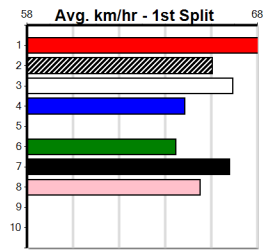

BENDIGO ROSES HT3

Distance: 425m, Race Type: S/E Heat, Total Prizemoney: $3,360
1st: $2,250, 2nd: $690, 3rd: $345, 4th: $75

FLAMING WHEELS (1) has recorded top all the way wins in her last 2 starts and she is drawn to repeat the feat in this. GO FOR GOLD (8) posted a fast 23.87 win here 2 starts back and she looks like the main danger from her good draw.

Watchdog Tips: 1 8 7 3 Bet: Trifecta 1/3,7,8/3,7,8 ($10 - 166.67%)

Main table containing race details for 5 horses: FLAMING WHEELS, OCEAN BURN, REANNA'S PRIDE, ASTON SPRITZ, and VACANT BOX. Includes columns for Form Box, Wgt, Dist, Track, Date, Time, BON, Margin, 1st/2nd (Time), PIR, Checked, Comment, W/R, Split 1, S/P, Grade, and various statistics like winning distances and weights.