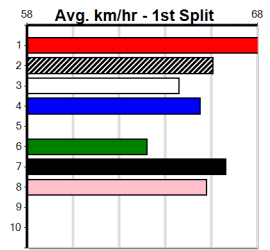

Bendigo

8

12:54PM

(VIC time)

BENDIGO ROSES HT2

Distance: 425m, Race Type: S/E Heat, Total Prizemoney: $3,360
1st: $2,250, 2nd: $690, 3rd: $345, 4th: $75

POWER PAWS (8) has posted fast wins in her last 3 starts and she looks awfully hard to hold out again in this. NORTH CAROLINA (6) has explosive wins in 4 of her 5 starts to date and she looks like the main danger with an ounce of luck early.

Watchdog Tips: 8 6 3 7 Bet: Win 8

Main race card table with columns: Form Box, Wgt, Dist, Track, Date, Time, BON, Margin, 1st/2nd (Time), PIR, Checked, Comment, W/R, Split 1, S/P, Grade. Includes race details for Little Minnie, Queen Avenger, Tammy McIvor, Oriental Ophelia, and a vacant box.