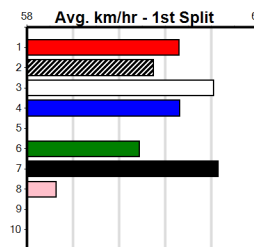

THE PROSPECTOR HT3

Distance: 425m, Race Type: S/E Heat, Total Prizemoney: $3,360
1st: $2,250, 2nd: $690, 3rd: $345, 4th: $75

SEAGULL ROCK (4) has posted lightning wins in his last 2 starts and he looks like the one to beat again in this. MOCK FISH (3) is resuming from a freshen up today and he looks like the main danger if he is fully fit here.

Watchdog Tips: 4 3 1 7 Bet: Trifecta 3,4/1,3,4,7/1,3,4,7 ($10 - 83.33%)

Form Box Wgt Dist Track Date Time BON Margin 1st/2nd (Time) PIR Checked Comment W/R Split 1 S/P Grade

HARTNEY [4] Drawn to race on the speed in this, big chance. $4.20
Owner(s): M Carruthers
Sire: FERAL FRANKY Dam: ALL INN AVA
Trainer: Michelle Carruthers (Bagshot)
Box History table and race details.

ROCK BALBOA [5] Talented, good early speed but place looks best. $41.00
Owner(s): FOUR FROTHYS (SYN), G Pask, J Baxter, G Pask
Sire: ASTON DEE BEE Dam: CLASSY BLAZE
Trainer: Graeme Jose (Catani)
Box History table and race details.

MOCK FISH [5] Resuming, scorching all the way win 4 back, danger $3.20
Owner(s): Sunny Saints (SYN), M Crowe, P Crowe
Sire: KOBLENZ Dam: SUMMER NIGHTS
Trainer: George Borg (Maryborough)
Box History table and race details.

SEAGULL ROCK [4] Lightning wins in his last 2 starts, can go close. $2.80
Owner(s): T Sinnott
Sire: BERNARDO Dam: SHORE'S GIRL
Trainer: Rebecca Gibbons (Avalon)
Box History table and race details.

*** VACANT BOX ***
Owner(s):
Sire: Dam:
Trainer:
Box History