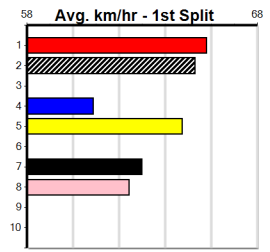

Watchdog Tips: 1 8 5 2 Bet: Trifecta 1,8/1,8/2,5 (\$10 - 250%)

Table with columns: Form Box, Wgt, Dist, Track, Date, Time, BON, Margin, 1st/2nd (Time), PIR, Checked, Comment, WR, Split 1, S/P, Grade

PEGLEG PETE [6] Talented, can race on the speed, one to beat. \$2.60
Owner(s): G Cowcher
Sire: ASTON DEE BEE Dam: RUBY GIRL
Trainer: Billy Cowcher (Broadford)
Box History table and Prize Best Starts table included.