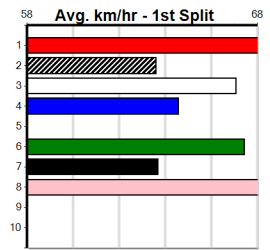

BENDIGO ROSES HT1

Distance: 425m, Race Type: S/E Heat, Total Prizemoney: $3,360
1st: $2,250, 2nd: $690, 3rd: $345, 4th: $75

GO GO EVIE (1) is drawn to race on the speed from the outset in this and she could prove to be a bit too classy for her rivals. LULU'S RIDE (8) has recorded top wins in 2 of her last 3 starts and she looks set to be right in the finish again.

Watchdog Tips: 1 8 7 3 Bet: Win 1

GO GO EVIE [5] Drawn to race on the speed throughout, go close. $3.60
DKBD Bitch Jun-22 Sire: TOMMY SHELBY Dam: GOLD VEIN
Owner(s): R Le sueur Trainer: Robert Le sueur (Mulwala)
Winning Distances: < 300m (0) 300 - 399m (1) 400 - 499m (2) 500 - 599m (0) 600 - 699m (0) > 700m (0)
Winning Weights: 25.8(1) 26.0(1) 26.3(1)
1st (6) 25.8 450 SHP R5 05-Apr-24 25.44 25.14 0.50L LEROY'S GIRL (25.46) Q/111 . . . SW . 6.52 $3.20 X67
4th (7) 25.6 425 BEN R9 12-Apr-24 24.08 23.73 5.00L ONE MORE BURN (23.73) M/234 . . . . . 6.57 $7.60 5
4th (3) 25.6 525 MEA R5 20-Apr-24 30.38 29.87 2.00L MIGHTY QUINN (30.25) Q/1111 . . . . . 5.08 $4.90 5
3rd (7) 25.5 525 MEA R7 27-Apr-24 30.42 29.69 4.50L UNREAL MISS (30.11) M/1222 . . . . . 5.07 $8.60 5H
2nd (3) 25.4 525 MEA R11 04-May-24 30.42 29.61 3.75L TIGGERLONG FLYER (30.17) Q/1122 . . . . . 5.07 $3.30 5
2nd (6) 26.0 425 BEN R5 07-Jun-24 23.91 23.85 1.00L SUMMER KOBIE (23.85) Q/222 . . . . . 6.40 $4.20 SH
3rd (6) 25.8 450 SHP R6 17-Jun-24 25.41 25.17 3.5L SHINY INK (25.17) Q/433 . . . . . 6.57 $5.00 RWH
7th (3) 25.8 525 MEA R2 22-Jun-24 30.96 29.65 9.50L ASTON GAGA (30.30) Q/1247 . . . . . 5.10 $4.40 RWF
Last 3 wins NOT included above
1st (1) 26.3 390 SHP R4 23-Dec-23 22.23 21.70 3.00L HERE'S TO LOUIE (22.43) Q/11 . . . . SW . 8.38 $3.10 M
1st (5) 26.0 450 SHP R5 01-Apr-24 25.25 25.11 1.75L DELATITE BEAST (25.36) Q/111 . . . . . 6.47 $2.30 X67

MCIVOR JEWELS [5] Good wins in 2 of her last 3 starts, must respect. $7.50
RBD Bitch May-22 Sire: FERAL FRANKY Dam: MCIVOR VERNA
Owner(s): J Priest Trainer: Julie Priest (Junortoun)
Winning Distances: < 300m (0) 300 - 399m (0) 400 - 499m (2) 500 - 599m (1) 600 - 699m (0) > 700m (0)
Winning Weights: 26.9(1) 27.2(1) 27.4(1)
1st (5) 26.9 425 BEN R2 15-May-24 24.78 24.04 0.50L KID GEORGE (24.80) M/665 . . . . . 6.89 $2.80 T3-M
6th (6) 26.8 450 BAL R9 19-May-24 26.71 25.88 12.00 SILVER MACHINE (25.88) M/886 . . . . . 6.94 $3.80 T3-T
2nd (3) 27.0 500 BEN R3 22-May-24 28.95 28.35 0.50L HILLBILLY LEXI (28.91) M/221 . . . . . 6.66 $3.50 X67
6th (4) 27.3 500 BEN R5 29-May-24 28.69 28.33 5.50L ZELDA FAROS (28.33) Q/246 . . . . . 6.71 $7.80 T3-RW
2nd (4) 27.2 500 BEN R5 05-Jun-24 29.03 28.23 8.50L MCIVOR ALFY (28.47) M/433 . . . . . 6.86 $3.00 X67
1st (8) 27.2 450 BAL R9 16-Jun-24 26.09 25.67 1.75L REIKO DUSTY (26.21) M/455 . . . . . 6.86 $7.70 T3-T
3rd (5) 27.4 500 BEN R7 19-Jun-24 28.93 28.21 6.50L HIBIKI BLUE (28.47) M/355 . . . . . 6.69 $5.90 T3-RW
1st (5) 27.4 500 BEN R7 26-Jun-24 28.33 28.23 3.75L SPIN AND BURN (28.57) Q/111 . . . . SW . 6.64 $3.10 T3-RW
Last 3 wins NOT included above