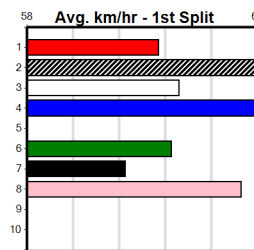

THE PROSPECTOR HT2

Distance: 425m, Race Type: S/E Heat, Total Prizemoney: $3,360
1st: $2,250, 2nd: $690, 3rd: $345, 4th: $75

UNLEASH IN MIAMI (4) is a potential star of the sport having recorded super wins in 7 of his 8 starts to date and he looks hard to beat again here. FOR PETE'S SAKE (6) has recorded fast wins in 3 of his last 4 starts and looks like the main danger.

Watchdog Tips: 4 6 2 8 Bet: Trifecta 4/6/2,8 ($10 - 500%)

Form Box Wgt Dist Track Date Time BON Margin 1st/2nd (Time) PIR Checked Comment W/R Split 1 S/P Grade

ASTON CORLEONE [5] Placed in last 3 but may find this too tough. $26.00
Owner(s): R Borda
Sire: ASTON DEE BEE Dam: ASTON LIGHTS
Trainer: Graeme Jose (Catani)
Box History table and Prize Best Starts Trk/Dts APM

BALA ACE [6] Top all the way wins in 2 of his last 4, threat. $10.00
Owner(s): I Garland
Sire: FERNANDO BALE Dam: AEROPLANE ANNIE
Trainer: Ian Garland (Longlea)
Box History table and Prize Best Starts Trk/Dts APM

GO GO JEFF [5] Solid win 3 starts back but looks much harder here $41.00
Owner(s): G Cowcher
Sire: BEAST UNLEASHED Dam: RUBY GIRL
Trainer: Billy Cowcher (Broadford)
Box History table and Prize Best Starts Trk/Dts APM

UNLEASH IN MIAMI [5] Star potential, won 7 from 8 so far, one to beat. $1.70
Owner(s): G Sprad
Sire: KC AND ALL Dam: SHE'S GOT WHEELS
Trainer: Bradley Greenough (Pearcedale)
Box History table and Prize Best Starts Trk/Dts APM

*** VACANT BOX ***
Owner(s):
Sire: Dam:
Trainer:
Winning Distances: < 300m (0) 300 - 399m (0) 400 - 499m (0) 500 - 599m (0) 600 - 699m (0) > 700m (0)
Winning Weights: