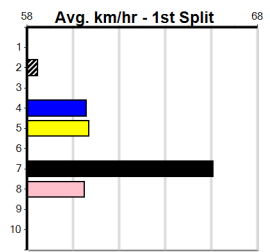

1
10:49AM

(VIC time)

Distance: 425m, Race Type: Maiden, Total Prizemoney: $2,535
1st: $1,680, 2nd: $520, 3rd: $260, 4th: $75

DARRA RUBY (7) was solidly placed in her debut 2 starts back before being injured last time out and she looks like the one to beat here if fully fit. DERNANCOURT (1) is out of a litter that has shown enough talent and he could be the danger on debut.

Watchdog Tips: **7** **1** **4** **5** **Bet:** Trifecta 7/1,4/1,4,5 ($10 - 250%)

Form Box	Wgt	Dist	Track	Date	Time	BON	Margin	1st/2nd (Time)	PIR	Checked	Comment	WR	Split 1	S/P	Grade	
1	DERNANCOURT [M] Litter has shown talent so far, watch betting. $4.20															
	RF	Dog	Jun-22	Sire: FERAL FRANKY		Dam: SPEEDY BELLA		Trainer: Desmond Dooley (Harcourt North)								
	Owner(s): D Dooley															
	Winning Distances: < 300m (0) 300 - 399m (0) 400 - 499m (0) 500 - 599m (0) 600 - 699m (0) > 700m (0)															
	Winning Weights:															
	Box History															
	Last 3 wins NOT included above															
	Prize Best Starts Trk/Dts APM															
	Box History															
	Prize Best Starts Trk/Dts APM															
2	TWILIGHT SLEUTH [M] Never fired a shot in debut, may need more time. $12.00															
	BK	Bitch	Sep-22	Sire: BEAST UNLEASHED		Dam: TWILIGHT FLAME		Trainer: Fay Vantaarling (Tallygaroopna)								
	Owner(s): T Van taarling															
	Winning Distances: < 300m (0) 300 - 399m (0) 400 - 499m (0) 500 - 599m (0) 600 - 699m (0) > 700m (0)															
	Winning Weights:															
	Box History															
	Last 3 wins NOT included above															
	Prize Best Starts Trk/Dts APM															
	Box History															
	Prize Best Starts Trk/Dts APM															
3	*** VACANT BOX ***															
	Sire: Dam: Trainer:															
	Owner(s):															
	Winning Distances: < 300m (0) 300 - 399m (0) 400 - 499m (0) 500 - 599m (0) 600 - 699m (0) > 700m (0)															
	Winning Weights:															
	Box History															
	Last 3 wins NOT included above															
	Prize Best Starts Trk/Dts APM															
	Box History															
	Prize Best Starts Trk/Dts APM															
4	CITY LIMIT [M] Far from disgraced in his debut last start, threat $6.50															
	BKW	Dog	Jul-22	Sire: OVER LIMIT		Dam: EMERALD CITY		Trainer: Brian Lock (Eaglehawk)								
	Owner(s): B Lock															
	Winning Distances: < 300m (0) 300 - 399m (0) 400 - 499m (0) 500 - 599m (0) 600 - 699m (0) > 700m (0)															
	Winning Weights:															
	Box History															
	Last 3 wins NOT included above															
	Prize Best Starts Trk/Dts APM															
	Box History															
	Prize Best Starts Trk/Dts APM															
5	CATCH A COD [M] Been well beaten in recent times, place looks best $10.00															
	BKW	Bitch	Sep-22	Sire: BEAST UNLEASHED		Dam: TWILIGHT FLAME		Trainer: Steven Vantaarling (Tallygaroopna)								
	Owner(s): T Van taarling															
	Winning Distances: < 300m (0) 300 - 399m (0) 400 - 499m (0) 500 - 599m (0) 600 - 699m (0) > 700m (0)															
	Winning Weights:															
	Box History															
	Last 3 wins NOT included above															
	Prize Best Starts Trk/Dts APM															
	Box History															
	Prize Best Starts Trk/Dts APM