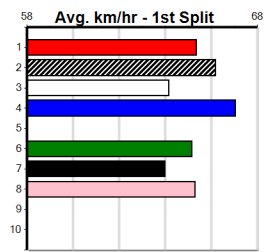

GRAY'S BENDIGO

Distance: 425m, Race Type: Grade 5, Total Prizemoney: $2,925
1st: $1,950, 2nd: $600, 3rd: $300, 4th: $75

OBSTROPALOUS (3) will find this much easier than his last few starts and he could be the one to beat in a race of this nature. TURBO GEORGE (1) was a smart winner here 3 starts back and he could be right in the finish from his gun draw.

Watchdog Tips: 3 1 6 4 Bet: Win 3

TURBO GEORGE [5] Gun draw, smart win here 3 back, major player. $4.20
BK Dog Sep-21 Sire: FERNANDO BALE Dam: BRYLEE
Owner(s): M Morrissey
Trainer: Mark Morrissey (Junortoun)
Winning Distances: < 300m (0) 300 - 399m (0) 400 - 499m (3) 500 - 599m (0) 600 - 699m (0) > 700m (0)
Winning Weights: 33.1(1) 33.8(1) 34.0(1)
Box History table and Prize Best Starts table included.

SPLIT REEF [5] Can show early speed but place looks best. $12.00
BK Dog Feb-21 Sire: FERNANDO BALE Dam: BOQUILLA
Owner(s): R Colquhoun
Trainer: Michael Meyer (Bromley)
Winning Distances: < 300m (0) 300 - 399m (0) 400 - 499m (3) 500 - 599m (0) 600 - 699m (0) > 700m (0)
Winning Weights: 30.4(1) 30.7(1) 30.8(1)
Box History table and Prize Best Starts table included.

OBSTROPALOUS (WA)[5] Find this easier than his last few, go close. $3.20
BK Dog Sep-20 Sire: AUSSIE INFRARED Dam: MISS AMERICA
Owner(s): D Bewley
Trainer: Michael Bewley (Pentland Hills)
Winning Distances: < 300m (0) 300 - 399m (0) 400 - 499m (1) 500 - 599m (14) 600 - 699m (1) > 700m (0)
Winning Weights: 36.5(1) 36.6(1) 36.7(1) 36.9(1) 37.0(1) 37.1(1) 37.2(3) 37.3(3) 37.4(2) 37.5(1) 38.3(1)
Box History table and Prize Best Starts table included.

MILLS FOR THREE [5] Has ability, can show good early speed, threat. $5.00
BK Dog Oct-21 Sire: TOMMY SHELBY Dam: SNOOKY
Owner(s): SPOTTY DRAGON (SYN), J Holt, K Evans, J Knight, J Wheeler, D Schuppan, D Allen, M Allen, B V
Trainer: Jimmy Holt (Kyneton)
Winning Distances: < 300m (0) 300 - 399m (5) 400 - 499m (2) 500 - 599m (0) 600 - 699m (0) > 700m (0)
Winning Weights: 31.3(1) 31.7(1) 32.0(1) 32.1(1) 32.2(1) 32.5(1) 32.8(1)
Box History table and Prize Best Starts table included.

*** VACANT BOX ***
Sire: Dam:
Owner(s):
Trainer:
Winning Distances: < 300m (0) 300 - 399m (0) 400 - 499m (0) 500 - 599m (0) 600 - 699m (0) > 700m (0)
Winning Weights:
Box History