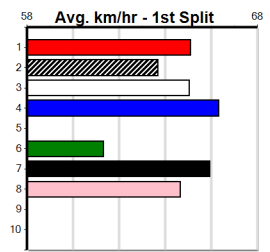

SPORTSBET GREEN TICKS

Distance: 425m, Race Type: Grade 5, Total Prizemoney: $2,925
1st: $1,950, 2nd: $600, 3rd: $300, 4th: $75

BLACK COMPASS (1) recorded a solid all the way win 3 starts back and he will take a power of beating from the gun draw today. RED SHIRAZ (7) posted a good win from a wide draw 2 starts back and he looks like the danger here.

Watchdog Tips: **1** **7** **8** **2** **Bet:** Trifecta 1/7,8/2,7,8 ($10 - 250%)

1

BLACK COMPASS [5] **Solid all the way win 3 starts back, one to beat.** **$2.20**

BK Dog Aug-20 **Sire: MY REDEEMER Dam: SHOUT OUT LOUD**

Owner(s): BULLET (SYN), L Brown, B Brown
Trainer: Brian Brown (Axdedale)

Winning Distances: < 300m (0) 300 - 399m (4) 400 - 499m (8) 500 - 599m (7) 600 - 699m (0) > 700m (0)

Winning Weights: 31.4(1) 32.0(1) 32.2(1) 32.3(1) 32.5(1) 32.6(6) 32.7(2) 32.9(2) 33.0(1) 33.1(1) 33.2(2)

Box	1st	2nd	3rd	4th	5th	6th	7th	8th
1	4	1	1	2	2	3		
2	3	4	3	2	1	2		2
3	2	1					3	
4	2	4	1	1	1			
5	1	3	1			4	1	
6	1	2	1					
7	3	3	1	3	2	1		
8	3	1	2	2	3			

Prize Best Starts Trk/Dts APM: $77167.50, 23.77(6)-30/12/22, 85-19-19-10, 17-2-3-1, 6974

2

SPOILER ALERT [5] **Has mid race pace, smart placing last time, threat** **$5.50**

BD Dog Nov-21 **Sire: FERAL FRANKY Dam: NICKO DANCER**

Owner(s): J Hall
Trainer: Barry Hall (Dingee)

Winning Distances: < 300m (0) 300 - 399m (5) 400 - 499m (0) 500 - 599m (0) 600 - 699m (0) > 700m (0)

Winning Weights: 28.8(1) 29.0(2) 29.1(1) 29.2(1)

Box	1st	2nd	3rd	4th	5th	6th	7th	8th
1		1		1		1	2	
2								1
3		1		1				1
4					1	1	1	1
5	1				1		1	2
6	1							
7	2		1			2	1	1
8	1	1			1	1	1	1

Prize Best Starts Trk/Dts APM: $10230.00, NBT, 30-5-3-1, 7-0-0-0, 4342

3

HAGIBIS [5] **May find these a bit too quick, looks unlikely.** **$26.00**

BK Bitch Apr-20 **Sire: FERNANDO BALE Dam: WEST ON JILL**

Owner(s): K Doidge
Trainer: Kenneth Doidge (Murchison)

Winning Distances: < 300m (0) 300 - 399m (0) 400 - 499m (3) 500 - 599m (0) 600 - 699m (0) > 700m (0)

Winning Weights: 25.8(2) 25.9(1)

Box	1st	2nd	3rd	4th	5th	6th	7th	8th
1	1	1	5	2	3	4	2	1
2	1	2	2	2	1	2		
3	2	5	4	1	1	2	2	
4	1	1	1	2	1	1		
5	1	2	1	1			2	2
6		3	4		2	2	1	
7		1	4	5	2	1	2	2
8	1	1	4	2	2			4

Prize Best Starts Trk/Dts APM: $13605.00, 24.63(1)-20/10/22, 103-3-16-19, 15-1-1-4, 1278

4

NELLIE ZOOM [5] **Far from disgraced of late but place looks best.** **$10.00**

BD Bitch Jan-22 **Sire: AUSSIE INFRARED Dam: PERFECT PIPER**

Owner(s): D Dooley
Trainer: Desmond Dooley (Harcourt North)

Winning Distances: < 300m (0) 300 - 399m (0) 400 - 499m (3) 500 - 599m (1) 600 - 699m (0) > 700m (0)

Winning Weights: 28.8(2) 29.2(1) 29.3(1)

Box	1st	2nd	3rd	4th	5th	6th	7th	8th
1	1	1	1	1	2	1	1	
2		1	1	1		1		
3	1				1			
4				2		1		1
5	1			3				
6		2				3		
7	1				1			
8	1	1						1

Prize Best Starts Trk/Dts APM: $8900.00, NBT, 30-4-5-1, 4-0-1-0, 3649

5

*** VACANT BOX ***

Sire: Dam: Trainer:

Owner(s):
Winning Distances: < 300m (0) 300 - 399m (0) 400 - 499m (0) 500 - 599m (0) 600 - 699m (0) > 700m (0)

Winning Weights: Box History