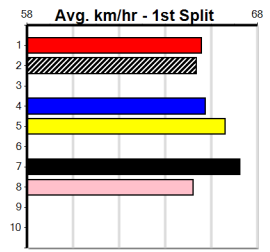

AG TYRES & WHEELS

Distance: 425m, Race Type: Mixed 4/5, Total Prizemoney: $3,360
1st: $2,250, 2nd: $690, 3rd: $345, 4th: $75

CHAMPAGNE CUDDLE (5) has posted explosive wins in 4 of his last 5 starts and he looks like the one they have to beat again here. IMANI (1) can race on the speed from the outset in this and she looks set to be prominent throughout.

Watchdog Tips: 5 1 7 2 Bet: Trifecta 5/1,7/1,2,7 ($10 - 250%)

Form Box Wgt Dist Track Date Time BON Margin 1st/2nd (Time) PIR Checked Comment W/R Split 1 S/P Grade

IMANI [4] Can race on the speed throughout in this, danger. $3.50
Owner(s): L Moore
Winning Distances: < 300m (0) 300 - 399m (7) 400 - 499m (2) 500 - 599m (0) 600 - 699m (0) > 700m (0)
Box History table

FIREWORKS [5] Racing well, super win 2 starts back, can threaten $12.00
Owner(s): G Pulham
Winning Distances: < 300m (0) 300 - 399m (3) 400 - 499m (5) 500 - 599m (0) 600 - 699m (0) > 700m (0)
Box History table

*** VACANT BOX ***
Owner(s):
Winning Distances: < 300m (0) 300 - 399m (0) 400 - 499m (0) 500 - 599m (0) 600 - 699m (0) > 700m (0)
Box History table

AVIANNA [4] Good placings in her last 3 starts, keep safe. $16.00
Owner(s): C Gorgioski
Winning Distances: < 300m (0) 300 - 399m (10) 400 - 499m (12) 500 - 599m (0) 600 - 699m (0) > 700m (0)
Box History table

CHAMPAGNE CUDDLE [5] Explosive wins in 4 of his last 5, one to beat. $2.20
Owner(s): D Cumes
Winning Distances: < 300m (0) 300 - 399m (2) 400 - 499m (7) 500 - 599m (1) 600 - 699m (0) > 700m (0)
Box History table