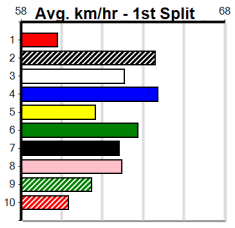

SPORTSBET BET WITH MATES (300+ RAN

Distance: 400m, Race Type: Maiden, Total Prizemoney: $1,530
1st: $1,000, 2nd: $320, 3rd: $160, 4th: $50

DUPLICITOUS (6) has been placed in four of seven to date and she has the speed to cross and lead throughout. SALEENA BALE (1) has run into a couple of good ones and she will find this easier. JUNGLE ON FIRE (8) can show some improvement.

Watchdog Tips: 6 1 8 4 Bet: Box Quinella 1,6,8 ($10 for 333.33%)

Main table containing race details for 10 horses, including names, trainers, times, odds, and winning boxes.