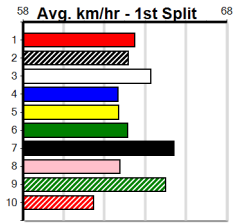

Geelong

NP ELECTRICAL (300+ RANK)

Distance: 460m, Race Type: Mixed 4/5, Total Prizemoney: \$1,530
1st: \$1,000, 2nd: \$320, 3rd: \$160, 4th: \$50

8

5:25PM

(VIC time)

DEEP FEVER (7) was dominant when scoring at Ballarat two runs back and he has a good record here. VALLETTA DIVA (6) has recorded back to back wins of late and she will keep the pressure on throughout. MY GIRL RISSA (8) is well drawn out wide.