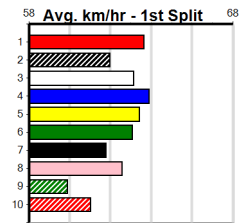

FREE ADMISSION TO ALL RACE MEETS (

Distance: 400m, Race Type: Grade 5, Total Prizemoney: $1,530
1st: $1,000, 2nd: $320, 3rd: $160, 4th: $50

THAT'S A BOODIE (5) owns a smart 22.71 PB here and he will appreciate the drop in class. AUSSIE BRONZE (6) is better than her form reads and she can stay wide in her races. BROOKE'S GIRL (2) has a good record here.

Watchdog Tips:

5

6

2

1

Bet:

Win 5

Main table containing race details for 11 races, including horse names, trainers, owners, and winning boxes.