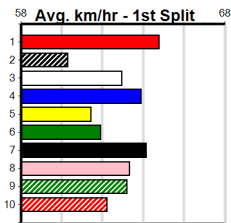

GEELONG PRINTING (300+ RANK)

Distance: 400m, Race Type: Grade 7, Total Prizemoney: $1,530

1st: $1,000, 2nd: $320, 3rd: $160, 4th: $50

9

5:47PM

(VIC time)

ZIPPING KUTCHER (1) has raced well here to date and he is drawn to get all the breaks. URANO BALE (2) is better than his past few runs and he can follow the red through early on. PAW CARDAN (5) can atone for his luckless past two runs.

Watchdog Tips:

1

2

5

7

Bet:

Win 1