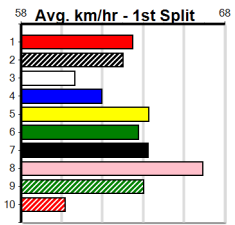

MILLERS MUZZLES (300+ RANK)

Distance: 400m, Race Type: Grade 7, Total Prizemoney: $1,530
1st: $1,000, 2nd: $320, 3rd: $160, 4th: $50

4

4:07PM

(VIC time)

JEFF THE MAN (2) is racing with great confidence and he should be able to hold the lead through the bend. PAW LARRY (5) has been luckless since his debut win and he can make amends today. INTREPID BALE (3) will be charging to the line.

Watchdog Tips: 2 5 3 4 Bet: Box Quinella 2,3,5 ($10 for 333.33%)

Table containing 10 race entries (1-10) with details such as horse name, trainer, owner, race date, and winning boxes. Includes a 'SCRATCHED' status for entries 9 and 10.