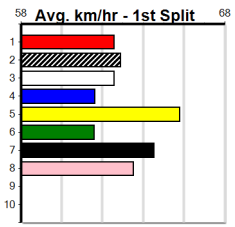

DOWNLOAD THE WATCHDOG APP (300+

Distance: 400m, Race Type: Grade 6, Total Prizemoney: \$1,530
1st: \$1,000, 2nd: \$320, 3rd: \$160, 4th: \$50

Watchdog Tips:

5

8

7

4

Bet: