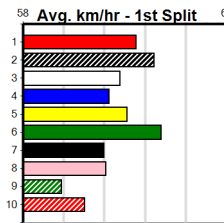

SPORTSBET NOBODY DOES IT EASIER (3)

Distance: 400m, Race Type: Grade 5, Total Prizemoney: $1,530
1st: $1,000, 2nd: $320, 3rd: $160, 4th: $50

OLIVIA EXPRESS (2) has a good record here and she can atone for some luckless runs of late. EXOTIC BEAUTY (3) can show early speed and will keep the pressure on from the outset, while HOOKED ON RED (8) will get plenty of room early on.

Watchdog Tips:

2

3

8

6

Bet:

Win 2

Table with 10 race entries. Each entry includes horse name, trainer, odds, and a 'Winning Boxes' table. Race 1: QUANTUM'S DREAM (SA) [5] - $99.00. Race 2: OLIVIA EXPRESS [5] - $3.40. Race 3: EXOTIC BEAUTY [5] - $4.20. Race 4: BRENDEN [5] - $10.00. Race 5: LITTLE POPPET [5] - $21.00. Race 6: MIKADO ECLIPSE [5] - $6.00. Race 7: CHERRY RED [5] - $8.00. Race 8: HOOKED ON RED [5] - $6.00. Race 9: REALITY MASK [5] Res. - $99.00. Race 10: ZIPPING MORK (NSW) [5] Res. - $99.00.