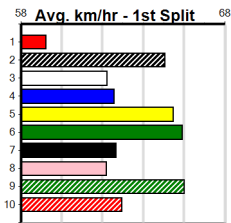

PARKER PUMPS (300+ RANK)

Distance: 460m, Race Type: Mixed 6/7, Total Prizemoney: \$1,530
1st: \$1,000, 2nd: \$320, 3rd: \$160, 4th: \$50

MAGIC MILO (8) showed plenty of promise in his 1st prep and he should be primed to fire fresh.
FLAWS AND SINS (6) trialled well here recently and she too is expected to race well 1st up, while
SCOTT AQUAPHOBIA (5) is a good anchor for top 4 in a SRM.