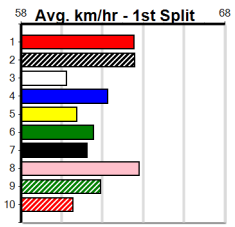

Geelong

3

3:47PM

(VIC time)

MERV JENNINGS SIGNS (300+ RANK)

Distance: 460m, Race Type: Maiden, Total Prizemoney: $1,530
1st: $1,000, 2nd: $320, 3rd: $160, 4th: $50

ASTON TYPHOON (5) has been placed in two of three to date and he is expected to fire fresh.
VANESSA BALE (3) trialed well here in May and she should be in the firing line for most of the journey. WARREGO STORM (1) is nearing a win.

Watchdog Tips: 5 3 1 2 **Bet:** Box Quinella 1,3,5 ($10 for 333.33%)