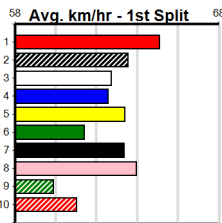

TTS ELECTRICS (300+ RANK)

Distance: 400m, Race Type: Mixed 4/5, Total Prizemoney: \$1,530
 1st: \$1,000, 2nd: \$320, 3rd: \$160, 4th: \$50

6

4:47PM

(VIC time)

MR. BLUE (1) has won two of his past three and a clean getaway can see him lead throughout. MR. FLASH (2) is racing with confidence at present and he can follow the red through early on.
 GLORIOUS GLORY (7) was brilliant last time out.