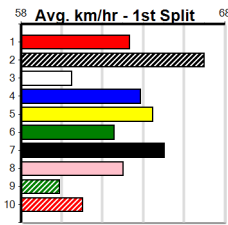

TOPCAT VIDEO PRODUCTIONS (300+ RA

Distance: 400m, Race Type: Grade 5, Total Prizemoney: $1,530
1st: $1,000, 2nd: $320, 3rd: $160, 4th: $50

5
4:22PM
(VIC time)

HUMMOCK (1) resumes from a spell and he should be able to sprint well fresh. KEN MASTERS (8) is racing with confidence and he will keep the pressure on from the outset. HELLO JETT (5) has a good record here and can settle on the speed.

Watchdog Tips: **1 8 5 9** Bet: **Box Quinella 1,5,8 ($10 for 333.33%)**

Form	Box	Weight	Dist	Track	Date	Time	BON	Margin	1st/2nd (Time)	PIR	Checked	Comment	W/R	Split 1	S/P	Grade
1					HUMMOCK [5]											
BD	D				Mar-20											
Trainer: Clint Capuano (Anakie) INVICTUS GLORY $3.40																
6th (2) 32.0 390 WBL R5 08-Apr-24 23.05 22.23 11.00SLINGSHOT BRUNO (22.30) Q/56 . . . . . 9.23 $4.20 5																
1st (4) 32.2 450 WBL R6 15-Apr-24 25.47 25.47 5.50LFREDDY DEEDS (25.85) Q/111 . . . . . 6.69 $5.30 5																
1st (1) 32.6 545 BAL R6 21-Apr-24 31.57 31.57 0.75LARMAGH (31.62) M/1121 . . . . . SW . . . 6.78 $1.50 5																
5th (5) 32.0 460 GEL R5 27-Apr-24 26.29 25.51 8.00LNO COMMENT (25.75) M/876 . . . . 6.95 $6.90 5																
Owner(s): C Capuano																

2					FOXZAMI FOUR (NSW)[5]											
BK	D				Oct-21											
Trainer: Nathan Mckay (Tooleen) CHEVY LADY $16.00																
5th (3) 34.4 400 MAT R9 15-Apr-24 22.94 22.44 7.00LTAKE ON WILL (22.44) 224 224 5.37 $18.00 5																
6th (3) 34.1 400 MTG R12 16-May-24 23.97 22.84 13.00LSTARLIGHT JEWEL (23.12) . . . . . 11.14 $2.10 RW																
6th (5) 34.1 390 SHP R9 30-May-24 22.96 22.15 11.00LSELYNYA BLUE (22.24) M/86 . . . . 8.90 $17.80 5																
6th (6) 34.1 400 GEL R7 04-Jun-24 23.29 22.69 5.50LTKINKER MIKE (22.92) M/76 . . . . 8.88 $8.60 5																
Owner(s): K Catford																

3					QUANTUM LEAP (SA)[5]											
BK	D				Feb-22											
Trainer: Paul Cusack (Mount Cottrell) SPRINGVALE DIVA $99.00																
5th (6) 31.7 400 MTG R11 25-Apr-24 23.89 23.19 9.00LLAMIA LOUISE (23.28) . . . . . 10.96 $71.00 RW																
8th (6) 31.5 512 MTG R7 02-May-24 31.26 29.76 22.00LLAMIA FAWN (29.76) . . . . . 4.51 $71.00 RW																
6th (4) 31.2 400 MTG R12 06-Jun-24 23.94 23.11 5.50LASTON FIONA (23.56) . . . . . 11.09 $14.00 RW																
5th (2) 31.7 400 MTG R11 13-Jun-24 24.28 22.99 11.00LHOTFOOT SWIZZLE (23.55) . . . . . 11.66 $8.00 RW																
Owner(s): P Cusack																

4					SLEEK MONIQUE [5]											
BK	B				May-21											
Trainer: Marcus Lloyd (Anakie) MIMSTAR $12.00																
1st (4) 26.3 390 WBL R12 20-May-24 22.65 22.43 1.00LHARRY HOTCAKES (22.71) M/22 . . . . . 8.77 $10.50 5																
2nd (3) 26.1 390 WBL R11 27-May-24 22.61 22.17 0.50LTHAI MOGWAI (22.59) M/22 . . . . . 8.74 $9.60 5																
3rd (8) 26.3 390 BAL R11 02-Jun-24 22.63 22.08 8.00LBLACKPOOL BLADE (22.08) S/22 . . . . 8.59 $9.40 T3-5																
4th (6) 26.3 390 BAL R11 09-Jun-24 22.62 22.34 4.00LGRANDPA (22.34) M/33 . . . . 8.57 $14.20 T3-5																
Owner(s): K Lloyd																

5					HELLO JETT [5]											
BK	D				Jan-21											
Trainer: Wendy Hughes (Lara) MACEY BLUE $3.60																
ST (-) 30.6 400 GEL 23-Apr-24 22.97 0.01L Trial Cleared S . . . 1of1 . $. ST																
7th (1) 30.2 400 GEL R8 21-May-24 23.35 22.48 13.00LTKINKER DOT (22.48) M/44 . . . . . 8.65 $10.00 X45																
3rd (1) 30.2 400 GEL R7 04-Jun-24 23.16 22.69 3.5LTKINKER MIKE (22.92) Q/11 . . . . . 8.54 $2.70 5																
5th (8) 30.8 390 BAL R11 09-Jun-24 22.73 22.34 6.00LGRANDPA (22.34) S/57 . . . . . 8.69 $5.30 T3-5																
Owner(s): C Hughes