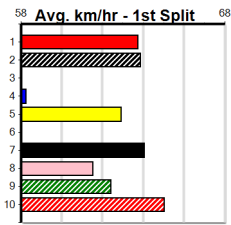

Horsham

CRYMELON KENNELS

Distance: 410m, Race Type: Maiden, Total Prizemoney: $2,535
1st: $1,680, 2nd: $520, 3rd: $260, 4th: $75

1

2:09PM
(VIC time)

ROSCOE BALE (7) has been solidly placed in his two runs to date and he has the speed to cross and lead throughout. CHARLIE ASH (1) showed improvement last time and he is drawn to get all the breaks. ASTON SEAN (3) is a well bred type

Watchdog Tips: **7** **1** **3** **5** **Bet:** **Win 7**