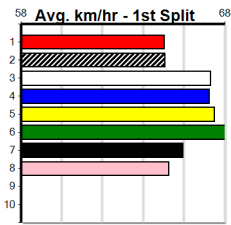

Watchdog Tips:

4 5 6 8

Bet:

Win 4

Table with 10 rows, each representing a horse's race details including name, trainer, owner, performance history, and winning boxes.

LOCKS CONSTRUCTIONS

Distance: 410m, Race Type: Mixed 3/4, Total Prizemoney: \$3,360
1st: \$2,250, 2nd: \$690, 3rd: \$345, 4th: \$75