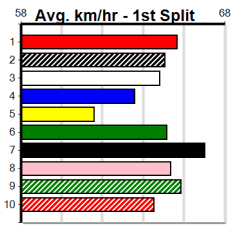

Horsham

ON-SITE ENGINEERING

Distance: 485m, Race Type: Mixed 4/5, Total Prizemoney: \$3,875
1st: \$2,600, 2nd: \$800, 3rd: \$400, 4th: \$75

5

3:24PM

(VIC time)

ASTON NERO (7) lit up the clock when scoring here over 410m and he should appreciate the slight rise in distance. MIGHTY QUINN (4) is a powerful type and he has a great record over this track/distance. GRAY ELLIOT (3) is more than capable