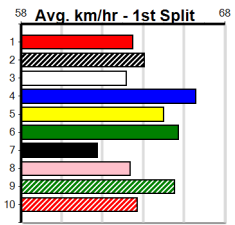

3
2:44PM
(VIC time)

MISS ETIQUETTE (4) has a good record here and she can assume control soon after box rise.
HENRY BALE (5) was dominant here last time and he just needs a little room early on. MOONLIGHT GRAND (6) is showing promise

Watchdog Tips: 4 5 6 8 Bet: Win 4