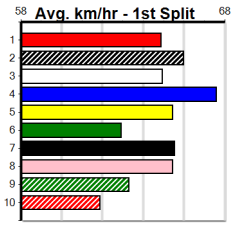

10

5:09PM

(VIC time)

IMANI (7) is ideally drawn out wide and she can run the hands off the clock when in the clear. ESKIMO LARRY (4) has a great strike rate and he will be in the firing line from the outset, while DASH OF SALLY (8) can stay wide in her races.