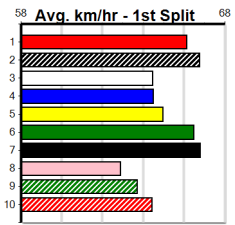

SPORTSBET HT4

12

5:52PM

(VIC time)

Distance: 410m, Race Type: Grade 5 Heat, Total Prizemoney: \$2,925
1st: \$1,950, 2nd: \$600, 3rd: \$300, 4th: \$75

QILIN BALE (8) continues to improve with every run and she is armed with a terrific turn of foot.
PAPER SHREDDER (3) is racing with confidence and he will be in the firing line throughout. KRIS
BAR PADDY (6) is showing plenty of promise