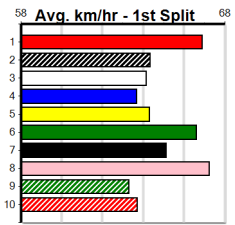

1	2	3	4	5	6	7	8	
1	1	1	1	1				
Prize								\$14,

SPORTSBET HT1

Distance: 410m, Race Type: Grade 5 Heat, Total Prizemoney: \$2,925
1st: \$1,950, 2nd: \$600, 3rd: \$300, 4th: \$75

9

4:44PM

(VIC time)

ASPERITAS (6) has been spearing the lids of late and she has the speed to lead from go to whoa.
LIGHTNING ZIGGY (4) has a good record here and she should hold a forward spot early on.
BELSAR (2) just needs some luck in running.