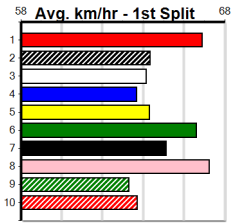

SPORTSBET HT1

Distance: 410m, Race Type: Grade 5 Heat, Total Prizemoney: $2,925
1st: $1,950, 2nd: $600, 3rd: $300, 4th: $75

Watchdog Tips: **6** **4** **2** **8** **Bet:** **Win 6**

1 KRAKEN TURBO [5] *Capable but needs to lead and will push wide, no*
BK D Jul-21 BERNARDO **KRAKEN ROSE** **$7.50**
Trainer: Jane Hooke (Huntly)
6th (3) 30.3 410 HOR R8 27-Feb-24 23.75 23.07 8.00LYANIC BALE (23.20) M/35 10.46 $21.20 X45
2nd (4) 30.3 390 SHP R4 13-May-24 22.27 21.99 1.25LGOT A PRINCIPLE (22.20) M/11 8.40 $9.50 X34
5th (7) 30.2 390 SHP R9 20-May-24 22.81 22.02 11.00LGUNAI PRINCE (22.07) M/55 8.45 $25.80 X34
8th (4) 29.9 410 HOR R9 11-Jun-24 24.34 23.42 11.00LRUXTON SPICE (23.61) M/56 10.67 $14.70 5

Winning Boxes							
1	2	3	4	5	6	7	8
1		2	2			2	1
Prize Best				$30,740.00			
Starts				NBT 48-8-11-8			
Trk/Dst				8-0-2-1			
APM				$5396			

2 BELSAR [5] *Powerful type, gets the gun run, can threaten*
BK B Apr-22 FERAL FRANKY **ALL INN AVA** **$4.00**
Trainer: Lee Moore (Bagshot)
3rd (1) 30.5 525 MEA R12 18-May-24 30.51 29.96 6.50LYOGEN BALE (30.09) S/7543 5.29 $5.80 5
5th (3) 30.9 500 BEN R6 24-May-24 29.36 27.83 15.00PASSING (28.37) M/655 7.40 $2.70 5
8th (5) 30.9 500 BEN R8 31-May-24 28.88 28.17 11.00LJETSTREAM ICON (28.17) M/788 6.75 $25.30 X45
2nd (7) 30.9 500 BEN R2 07-Jun-24 28.47 27.68 2.50LIM HONEY (28.31) S/322 6.64 $5.30 SH

Winning Boxes							
1	2	3	4	5	6	7	8
2				1	1		1
Prize Best				$17,085.00			
Starts				FSTD 25-5-5-5			
Trk/Dst				0-0-0-0			
APM				$10812			

3 MOTOR HEAD MAXIM [5] *Front runner, too much pace in this event*
BK D Feb-21 AZKABAN **STYLISH BREE** **$12.00**
Trainer: Danielle Keane (Koroit)
6th (8) 32.3 410 HOR R7 21-May-24 24.05 23.21 7.50LPRESSURE RISING (23.56) M/66 10.95 $14.70 5
5th (7) 32.8 390 WBL R12 30-May-24 22.89 21.92 7.50LRAGIN' ABLETT (22.40) M/88 9.22 $9.60 5
7th (5) 32.5 390 WBL R3 05-Jun-24 23.11 21.96 16.00LRAPIDFIRE GIRL (22.03) Q/68 9.03 $28.90 5
2nd (7) 32.6 390 WBL R11 10-Jun-24 22.51 22.18 1.5LJUICE (22.40) Q/22 8.90 $3.80 5

Winning Boxes							
1	2	3	4	5	6	7	8
1			1		2		
Prize Best				$14,750.00			
Starts				NBT 60-5-14-4			
Trk/Dst				9-0-2-0			
APM				$3199			

4 LIGHTNING ZIGGY [5] *No luck in her past two, can atone, danger*
BK B Dec-21 RAW ABILITY **KRAKEN BAM BAM** **$6.00**
Trainer: Helen Hartigan (Horsham)
2nd (6) 27.5 410 HOR R9 30-Apr-24 23.59 23.20 4.75LIDYLLIC TOBY (23.26) Q/44 0.72 $9.20 6G
1st (1) 27.7 410 HOR R3 07-May-24 23.33 23.12 0.50LSOLID GROUND (23.35) Q/22 10.43 $4.20 RW
6th (5) 27.6 410 HOR R4 14-May-24 24.38 23.14 12.00LZENI BALE (23.55) M/86 11.29 $9.50 5
8th (4) 27.5 410 HOR R4 21-May-24 23.93 23.21 8.00LGREEN FLASH (23.40) M/88 10.98 $11.20 RWH

Winning Boxes							
1	2	3	4	5	6	7	8
2	1						
Prize Best				$6,016.25			
Starts				23.23 14-3-2-0			
Trk/Dst				13-3-2-0			
APM				$3416			

5 YANIC BALE (NSW)[5] *Likely to get too far back early, tough ask*
BK D Dec-20 BARCIA BALE **HADEEL BALE** **$16.00**
Trainer: Andrea Gurry (Nhill)
3rd (7) 34.5 410 HOR R5 07-May-24 23.61 23.12 6.50LWHERE'S WALTER (23.17) M/74 10.90 $18.40 X45
7th (4) 34.7 410 HOR R6 14-May-24 24.02 23.14 9.50LCIRCLE THE STARS (23.36) M/77 10.96 $18.30 FFA
4th (2) 34.8 410 HOR R10 04-Jun-24 23.50 22.97 6.50LUNCLE ROSCO (23.07) M/44 10.68 $15.70 X45
4th (7) 35.1 410 HOR R4 11-Jun-24 24.35 23.42 4.25LLALA TURBO (24.06) M/45 10.98 $10.50 5