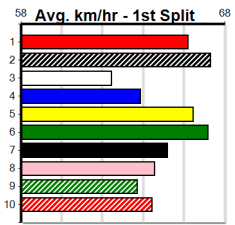

WATTS PRICE ACCOUNTANTS

Distance: 410m, Race Type: Mixed 4/5, Total Prizemoney: \$3,360
1st: \$2,250, 2nd: \$690, 3rd: \$345, 4th: \$75

8

4:19PM

(VIC time)

CIRCLE THE STARS (6) was a cracking 23.36 winner here recently and she can atone for her luckless runs since. SEATS TWO (1) was never headed at Warrnambool and she is drawn to be prominent throughout. LEKTRA TONY (2) is better than his past few runs