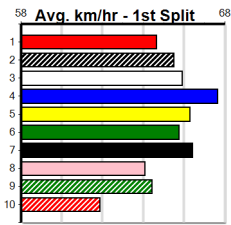

SPORTSBET HT3

Distance: 410m, Race Type: Grade 5 Heat, Total Prizemoney: \$2,925
1st: \$1,950, 2nd: \$600, 3rd: \$300, 4th: \$75

11

5:29PM
(VIC time)

GAS LANTERN (3) is armed with blistering early speed and she can break up the field through the bend. KEISHA (1) would prefer a wider draw but she is a gifted chaser and she will sprint well fresh. GIFTED BLAZER (4) can come out running