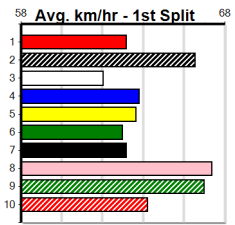

Horsham

HORSHAM DOORS & GLASS

Distance: 410m, Race Type: Grade 7, Total Prizemoney: $2,925
1st: $1,950, 2nd: $600, 3rd: $300, 4th: $75

2

2:24PM

(VIC time)

BALA ACE (8) has been luckless since his brilliant debut win here and he is drawn to make amends.
HOME TOWN (1) was dominant at Warrnambool last time and he is drawn to lead them up.
KETCHIKAN KID (2) is showing some promise.

Watchdog Tips:

8

1

2

4

Bet:

Win 8