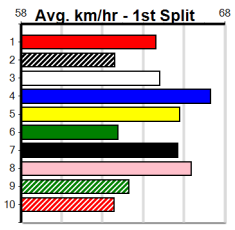

Horsham

WEBB CON MARINE

Distance: 410m, Race Type: Grade 5, Total Prizemoney: $2,925
1st: $1,950, 2nd: $600, 3rd: $300, 4th: $75

4

3:01PM
(VIC time)

BRUTAL POWER (5) can be very hard to follow but he has a massive motor and he wins if he steps evenly. FIFI BALE (7) has a good record here and she can pressure the yellow for most of the journey. NICE ONE TOM (1) is drawn to get the breaks

Watchdog Tips:

5

7

1

2

Bet:

Win 5