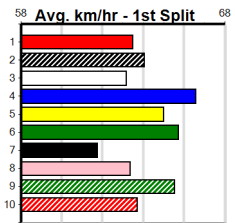

Watchdog Tips:

4 5 6 8

Bet:

Win 4

Table with 10 rows, each representing a horse's race details including name, trainer, owner, performance history, and winning boxes.

LOCKS CONSTRUCTIONS

Distance: 410m, Race Type: Mixed 3/4, Total Prizemoney: \$3,360
1st: \$2,250, 2nd: \$690, 3rd: \$345, 4th: \$75