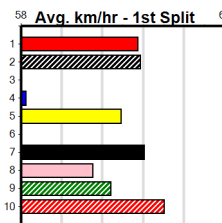

Horsham

CRYMELON KENNELS

Distance: 410m, Race Type: Maiden, Total Prizemoney: $2,535
1st: $1,680, 2nd: $520, 3rd: $260, 4th: $75

1

2:09PM
(VIC time)

ROSCOE BALE (7) has been solidly placed in his two runs to date and he has the speed to cross and lead throughout. CHARLIE ASH (1) showed improvement last time and he is drawn to get all the breaks. ASTON SEAN (3) is a well bred type

Watchdog Tips: 7 1 3 5 **Bet:** Win 7