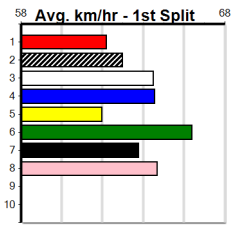

Horsham

WARRACK BUTCHERY (1-3 WINS)

Distance: 485m, Race Type: Restricted Win, Total Prizemoney: $3,340
1st: $2,230, 2nd: $690, 3rd: $345, 4th: $75

7
4:02PM
(VIC time)

JED'S MEMORY (4) has been ultra consistent to date and he should be able to find the lead before the first bend. PAW LOUIS (5) was a strong 23.50 winner here and he will appreciate the rise in distance. BETSY ROSE (6) won't be too far away

Watchdog Tips: **4** **5** **6** **2** **Bet:** **Box Quinella 4,5,6 ($10 for 333.33%)**