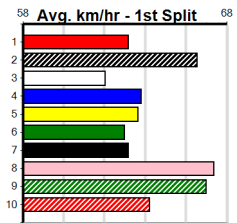

ENG BAL 2024-06-19

Horsham

2

2:24PM

(VIC time)

HORSHAM DOORS & GLASS

Distance: 410m, Race Type: Grade 7, Total Prizemoney: \$2,925

1st: \$1,950, 2nd: \$600, 3rd: \$300, 4th: \$75