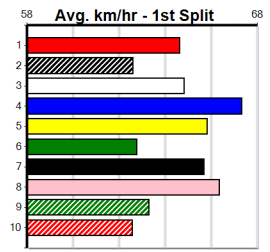

WEBBICON MARINE

Distance: 410m, Race Type: Grade 5, Total Prizemoney: $2,925
1st: $1,950, 2nd: $600, 3rd: $300, 4th: $75

BRUTAL POWER (5) can be very hard to follow but he has a massive motor and he wins if he steps evenly. FIFI BALE (7) has a good record here and she can pressure the yellow for most of the journey. NICE ONE TOM (1) is drawn to get the breaks

Watchdog Tips: 5 7 1 2 Bet: Win 5

NICE ONE TOM [5] Drawn to be on the pace throughout, threat $7.50
Owner(s): B Fulton
Winning Distances: < 300m (0) 300 - 399m (2) 400 - 499m (3) 500 - 599m (0) 600 - 699m (0) > 700m (0)
Box History table and Prize Best Starts Trk/Dts APM

ARTORIAS BALE (NSW)[5] Returned to form at Traralgon, must respect $8.00
Owner(s): B Wheeler
Winning Distances: < 300m (0) 300 - 399m (3) 400 - 499m (0) 500 - 599m (0) 600 - 699m (0) > 700m (0)
Box History table and Prize Best Starts Trk/Dts APM

TWO HAT PAT [5] Hit or miss early, tends to struggle here $16.00
Owner(s): P Keane
Winning Distances: < 300m (0) 300 - 399m (7) 400 - 499m (1) 500 - 599m (0) 600 - 699m (0) > 700m (0)
Box History table and Prize Best Starts Trk/Dts APM

ASTON BAHT [5] Impressive Geelong winner, harder here, place $8.00
Owner(s): R Borda
Winning Distances: < 300m (0) 300 - 399m (1) 400 - 499m (2) 500 - 599m (0) 600 - 699m (0) > 700m (0)
Box History table and Prize Best Starts Trk/Dts APM

BRUTAL POWER (SA)[5] Hard to follow but has a big engine, go close $4.20
Owner(s): M Roberts
Winning Distances: < 300m (0) 300 - 399m (1) 400 - 499m (1) 500 - 599m (1) 600 - 699m (0) > 700m (0)
Box History table and Prize Best Starts Trk/Dts APM