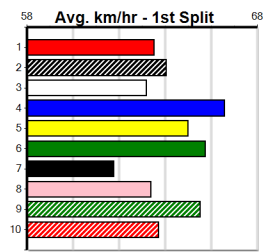

CHS GROUP

Distance: 410m, Race Type: Grade 6, Total Prizemoney: $2,925
1st: $1,950, 2nd: $600, 3rd: $300, 4th: $75

MISS ETIQUETTE (4) has a good record here and she can assume control soon after box rise.
HENRY BALE (5) was dominant here last time and he just needs a little room early on.
MOONLIGHT GRAND (6) is showing promise

Watchdog Tips: 4 5 6 8 Bet: Win 4

LEGGETT BALE (NSW)[6] Talented but can push up the track, place $4.60
Owner(s): B Wheeler
Winning Distances: < 300m (0) 300 - 399m (0) 400 - 499m (2) 500 - 599m (0) 600 - 699m (0) > 700m (0)
Winning Weights: 29.0(1) 29.5(1)
8th (3) 29.0 515 SAP R6 03-Mar-24 30.83 29.28 16.00 MILE A MINUTE (29.72) M/8778 . . . . 5.30 $46.00 RWH
1st (3) 29.5 460 GEL R5 09-Mar-24 26.49 25.89 1.75L LUKIALI (26.60) M/344 . . . . 6.80 $3.20 X67
3rd (2) 28.5 525 MEP R11 13-Mar-24 30.78 30.03 4.00L COMBO COL (30.52) S/7553 . . . . 5.30 $13.00 X67
2nd (6) 29.0 425 BEN R9 22-Mar-24 24.14 23.47 4.75L TENSION HEAD (23.82) M/742 . . . . 6.85 $17.00 RWH
5th (5) 28.9 425 BEN R9 31-Mar-24 24.27 23.46 7.50L BOURKE (23.77) M/876 . . . . 6.71 $33.80 RWF
3rd (3) 28.6 450 WBL R6 04-Apr-24 25.91 24.72 6.00L PASSING (25.52) M/533 . . . . 6.78 $2.50 X67H
5th (5) 29.6 410 HOR R10 23-Apr-24 23.99 23.26 10.00 CHEAP RED WINE (23.32) M/68 . . . . 10.69 $20.50 6G
4th (2) 31.1 390 BAL R3 12-Jun-24 22.50 22.07 2.75L LOCHINVAR RUBY (22.31) S/78 . . . . 8.67 $6.30 X67
Last 3 wins NOT included above
1st (1) 29.0 450 WBL R2 22-Feb-24 25.69 25.25 4.50L VARSITY BALE (25.99) S/111 . . . . 6.81 $3.10 MH

CIRCLE THE SPACE [6] Likely to get crowded early on, next time $10.00
Owner(s): A Gurry
Winning Distances: < 300m (0) 300 - 399m (2) 400 - 499m (0) 500 - 599m (0) 600 - 699m (0) > 700m (0)
Winning Weights: 34.4(1) 34.6(1)
4th (8) 34.4 395 BGC R3 03-Apr-24 23.55 22.54 13.00 DAYSEA'S SHELLY (22.66) 4 4 10.83 $34.00 NNP
2nd (7) 34.2 395 BGC R2 10-Apr-24 23.23 22.67 3.00L SAGAI MISS (23.01) 3 3 10.89 $12.00 NNP
7th (7) 33.9 395 BGC R2 17-Apr-24 23.88 22.58 11.00 LENNY'S MATE (23.11) 7 7 11.35 $10.00 NNP
2nd (4) 34.4 395 BGC R3 24-Apr-24 23.23 22.70 1.00L LOVELY LEO (23.16) 2 2 10.85 $9.00 NNP
1st (2) 34.4 395 BGC R4 08-May-24 23.19 22.58 1.5L SLACK (23.29) 2 2 10.66 $4.80 NNP
4th (3) 34.4 410 HOR R9 28-May-24 23.81 22.94 7.50L TRESPASSING (23.30) M/44 . . . . 10.69 $10.90 6G
3rd (6) 34.3 410 HOR R3 04-Jun-24 23.73 22.97 6.50L MOONLIGHT GRAND (23.28) M/22 . . . . 10.74 $13.00 X67H
2nd (1) 34.5 410 HOR R3 11-Jun-24 23.96 23.42 4.00L MAGNET MOVER (23.69) M/43 . . . . 10.63 $11.50 X67F
Last 3 wins NOT included above
1st (2) 34.6 395 BGC R2 20-Mar-24 23.22 22.66 2.00L DAYSEA'S TIM (23.36) 1 1 2.60 MH