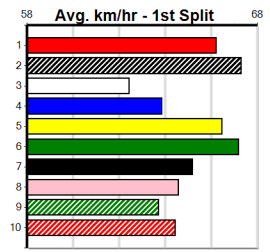

WATTS PRICE ACCOUNTANTS

Distance: 410m, Race Type: Mixed 4/5, Total Prizemoney: $3,360
1st: $2,250, 2nd: $690, 3rd: $345, 4th: $75

CIRCLE THE STARS (6) was a cracking 23.36 winner here recently and she can atone for her luckless runs since. SEATS TWO (1) was never headed at Warrambool and she is drawn to be prominent throughout. LEKTRA TONY (2) is better than his past few runs

Watchdog Tips: 6 1 2 5 Bet: Win 6

Table header with columns: Form Box, Wgt, Dist, Track, Date, Time, BON, Margin, 1st/2nd (Time), PIR, Checked, Comment, W/R, Split 1, S/P, Grade

SEATS TWO [5]
Returned to form, has the right draw, danger
Owner(s): D Mckenna
Winning Distances: < 300m (0) 300 - 399m (4) 400 - 499m (1) 500 - 599m (0) 600 - 699m (0) > 700m (0)
Winning Weights: 27.2(1) 27.3(1) 27.6(1) 27.8(1) 28.0(1)
Last 3 wins NOT included above

Box History table for SEATS TWO and Prize Best Starts APM summary.

LEKTRA TONY [5]
No luck of late, can make amends, big threat
Owner(s): M Roberts
Winning Distances: < 300m (0) 300 - 399m (2) 400 - 499m (4) 500 - 599m (0) 600 - 699m (0) > 700m (0)
Winning Weights: 30.0(1) 30.1(1) 30.4(1) 30.5(1) 30.8(2)
Last 3 wins NOT included above

Box History table for LEKTRA TONY and Prize Best Starts APM summary.

ELARA BALE (NSW)[5]
Never headed at Shep, harder here, place best
Owner(s): B Wheeler
Winning Distances: < 300m (0) 300 - 399m (1) 400 - 499m (4) 500 - 599m (0) 600 - 699m (0) > 700m (0)
Winning Weights: 26.2(3) 26.3(1) 26.7(1)
Last 3 wins NOT included above

Box History table for ELARA BALE and Prize Best Starts APM summary.

VINNY DEWALT (NSW)[4]
Just not racing well enough, out of his depth
Owner(s): A King
Winning Distances: < 300m (0) 300 - 399m (6) 400 - 499m (7) 500 - 599m (0) 600 - 699m (0) > 700m (0)
Winning Weights: 28.0(1) 28.3(1) 29.5(1) 29.6(2) 29.8(1) 29.9(1) 30.3(1) 30.4(1) 30.6(1) 30.8(1) 30.9(1) 31.1(1)
Last 3 wins NOT included above

Box History table for VINNY DEWALT and Prize Best Starts APM summary.

KRAKEN ACE [5]
Can come out running at times, must respect
Owner(s): EYLES (SYN), K Eyles, H Eyles, D Eyles
Winning Distances: < 300m (0) 300 - 399m (3) 400 - 499m (3) 500 - 599m (0) 600 - 699m (0) > 700m (0)
Winning Weights: 29.6(2) 29.8(1) 30.5(2) 30.6(1)
Last 3 wins NOT included above

Box History table for KRAKEN ACE and Prize Best Starts APM summary.

1

2

3

4

5