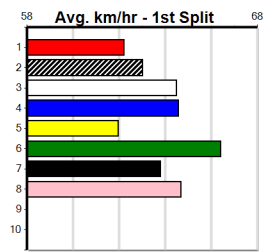

WARRACK BUTCHERY (1-3 WINS)

Distance: 485m, Race Type: Restricted Win, Total Prizemoney: $3,340
1st: $2,230, 2nd: $690, 3rd: $345, 4th: $75

JED'S MEMORY (4) has been ultra consistent to date and he should be able to find the lead before the first bend. PAW LOUIS (5) was a strong 23.50 winner here and he will appreciate the rise in distance. BETSY ROSE (6) won't be too far away

Watchdog Tips: 4 5 6 2 Bet: Box Quinella 4,5,6 ($10 for 333.33%)

Form	Box	Wgt	Dist	Track	Date	Time	BON	Margin	1st/2nd (Time)	PIR	Checked	Comment	WR	Split 1	S/P	Grade

1	PATRIOT BRADLEY [7] Strong Ballarat winner, harder here, place $7.50																			
	RBD	Dog	Apr-22													Sire: FERNANDO BALE	Dam: PATRIOT TUBMAN		Trainer: Garry George (Beulah)	
Owner(s): B Keel																				
Winning Distances: < 300m (0) 300 - 399m (0) 400 - 499m (1) 500 - 599m (0) 600 - 699m (0) > 700m (0)																				
Winning Weights: 31.0(1)																				
2nd (7)	30.8	410	HOR	R1	30-Apr-24	24.16	23.20	1.25L	SAM'S GIRL (24.09)	S/46	.	.	.	10.72	$2.30	M				
6th (5)	30.9	410	HOR	R1	07-May-24	24.12	23.12	6.00L	PAW LARRY (23.70)	S/76	.	.	.	11.24	$7.50	M				
4th (6)	30.9	410	HOR	R2	14-May-24	24.14	23.14	3.5L	ASTON CORTES (23.90)	S/77	.	.	.	11.05	$4.40	M				
3rd (4)	30.8	425	BEN	R1	24-May-24	24.77	23.90	3.75L	SURE SLINKY (24.52)	M/776	.	.	.	7.14	$5.90	M				
1st (1)	31.0	450	BAL	R2	09-Jun-24	25.55	25.55	6.50L	HARD ROTOR (25.98)	M/311	.	.	.	6.82	$2.40	T3-M				
4th (5)	30.9	450	WBL	R4	13-Jun-24	25.77	25.20	8.00L	SEAGULL ROCK (25.24)	S/655	.	.	.	6.94	$21.80	X67				
Last 3 wins NOT included above																				
Prize Best $1930.00 Starts FSTD Trk/Dts 6-1-1-1 APM 0-0-0-0 1811																				

2	GOOD INNINGS [6] Risky early but has the talent, must keep safe $4.00																			
	BD	Dog	Sep-21													Sire: BARCIA BALE	Dam: MISS INNINGS		Trainer: Melissa Fullerton (Red Cliffs)	
Owner(s): Quill Langton (SYN), A Langton, J Quill																				
Winning Distances: < 300m (0) 300 - 399m (0) 400 - 499m (2) 500 - 599m (0) 600 - 699m (0) > 700m (0)																				
Winning Weights: 35.0(1) 35.4(1)																				
5th (3)	35.0	485	HOR	R3	23-Apr-24	27.96	27.27	8.00L	ON SONG ICE (27.40)	S/556	.	.	.	6.87	$13.40	X67H				
3rd (8)	35.2	485	HOR	R5	30-Apr-24	27.84	27.42	6.50L	PASSING (27.42)	M/533	.	.	.	6.69	$46.60	X67F				
4th (3)	34.9	485	HOR	R4	07-May-24	27.73	27.15	8.50L	TAMMY MCIVOR (27.15)	M/476	.	.	.	6.84	$33.80	X67				
3rd (2)	35.1	485	HOR	R10	14-May-24	28.07	27.09	7.50L	ON SONG ICE (27.56)	M/423	.	.	.	6.88	$6.90	RW				
3rd (1)	35.5	410	HOR	R2	21-May-24	23.56	23.21	1.75L	TRESPASSING (23.45)	S/33	.	.	.	10.63	$3.20	T				
5th (6)	35.5	485	HOR	R5	28-May-24	28.00	26.95	8.00L	WEBLEC WHISTLER (27.47)	M/566	.	.	.	6.96	$10.00	X67				
1st (2)	35.4	485	HOR	R4	04-Jun-24	27.37	27.37	1.25L	PAW BRADLEY (27.45)	Q/111	.	.	.	6.64	$7.60	RW				
4th (6)	35.7	410	HOR	R2	11-Jun-24	24.14	23.42	8.00L	TALKIN' BLUEY (23.60)	M/84	.	.	.	10.85	$8.20	X67				
Last 3 wins NOT included above																				
1st (7)	35.0	460	GEL	R2	02-Jun-23	26.20	25.82	0.25L	SUNTORY GRACE (26.21)	M/333	.	.	.	6.88	$4.50	M				
Prize Best $7380.00 Starts 27.37(2)-4/6/24 Trk/Dts 24-2-1-8 APM 6-1-0-2 3959