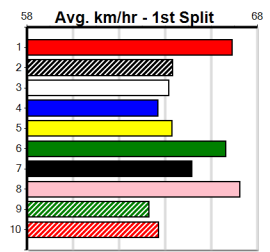

SPORTSBET HT1

Distance: 410m, Race Type: Grade 5 Heat, Total Prizemoney: $2,925
1st: $1,950, 2nd: $600, 3rd: $300, 4th: $75

ASPERITAS (6) has been spearing the lids of late and she has the speed to lead from go to whoa.
LIGHTNING ZIGGY (4) has a good record here and she should hold a forward spot early on.
BELSAR (2) just needs some luck in running.

Watchdog Tips: 6 4 2 8 Bet: Win 6

Form Box Wgt Dist Track Date Time BON Margin 1st/2nd (Time) PIR Checked Comment W/R Split 1 S/P Grade

KRAKEN TURBO [5] Capable but needs to lead and will push wide, no $7.50
Owner(s): EYLES (SYN), K Eyles, H Eyles, D Eyles
Sire: BERNARDO Dam: KRAKEN ROSE
Trainer: Jane Hooke (Huntly)

Box History table and Prize Best Starts Trk/Dts APM for KRAKEN TURBO

BELSAR [5] Powerful type, gets the gun run, can threaten $4.00
Owner(s): L Moore
Sire: FERAL FRANKY Dam: ALL INN AVA
Trainer: Lee Moore (Bagshot)

Box History table and Prize Best Starts Trk/Dts APM for BELSAR

MOTOR HEAD MAXIM [5] Front runner, too much pace in this event $12.00
Owner(s): M Keane
Sire: AZKABAN Dam: STYLISH BREE
Trainer: Danielle Keane (Koroit)

Box History table and Prize Best Starts Trk/Dts APM for MOTOR HEAD MAXIM

LIGHTNING ZIGGY [5] No luck in her past two, can atone, danger $6.00
Owner(s): W Hartigan
Sire: RAW ABILITY Dam: KRAKEN BAM BAM
Trainer: Helen Hartigan (Horsham)

Box History table and Prize Best Starts Trk/Dts APM for LIGHTNING ZIGGY

YANIC BALE (NSW)[5] Likely to get too far back early, tough ask $16.00
Owner(s): A Gurry
Sire: BARCIA BALE Dam: HADEEL BALE
Trainer: Andrea Gurry (Nhili)

Box History table and Prize Best Starts Trk/Dts APM for YANIC BALE

1

2

3

4

5