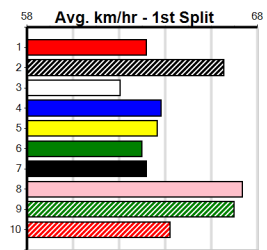

Horsham

2

2:24PM

(VIC time)

HORSHAM DOORS & GLASS

Distance: 410m, Race Type: Grade 7, Total Prizemoney: $2,925
1st: $1,950, 2nd: $600, 3rd: $300, 4th: $75

BALA ACE (8) has been luckless since his brilliant debut win here and he is drawn to make amends.
HOME TOWN (1) was dominant at Warrnambool last time and he is drawn to lead them up.
KETCHIKAN KID (2) is showing some promise.

Watchdog Tips: **8** **1** **2** **4** **Bet:** **Win 8**

Form Box	Wgt	Dist	Track	Date	Time	BON	Margin	1st/2nd (Time)	PIR	Checked	Comment	W/R	Split 1	S/P	Grade	
1	HOME TOWN (NSW)[7] Dominant last time, drawn to lead, main danger $3.40															
	BK	Dog	Jun-22		Sire: JUNGLE DEUCE		Dam: NANGAR FREEDOM		Trainer: Daryl Brennan (Napoleons)							
	Owner(s): Silver Galahs (SYN), G Harriden, B Gibson															
	Winning Distances: < 300m (0) 300 - 399m (1) 400 - 499m (0) 500 - 599m (0) 600 - 699m (0) > 700m (0)															
	Winning Weights: 33.0(1)															
	4th (5)	32.8	390	WBL	R1	30-May-24	22.72	21.92	8.50L VILMA BALE (22.15)	M/55				9.17	$8.90	M
	3rd (6)	33.1	390	WBL	R1	05-Jun-24	22.66	21.96	1.75L XENI BALE (22.54)	M/44				8.91	$9.90	M
	1st (3)	33.0	390	BAL	R2	12-Jun-24	22.18	22.07	10.00 CHARLIE ASH (22.88)	Q/11				8.45	$3.60	M
	Last 3 wins NOT included above															
	Box History															
2	KETCHIKAN KID [7] Shows promise, good turn of foot, threat $7.50															
	BK	Dog	Aug-22		Sire: FLYING RICCIARDO		Dam: MISS MORRISSET		Trainer: David Geall (Lara)							
	Owner(s): R Geall															
	Winning Distances: < 300m (0) 300 - 399m (0) 400 - 499m (1) 500 - 599m (0) 600 - 699m (0) > 700m (0)															
	Winning Weights: 32.3(1)															
	1st (4)	32.3	400	GEL	R9	03-May-24	22.84	22.45	4.00L HAVANA MAGIC (23.12)	Q/11				8.39	$6.70	MH
	F (3)	32.5	400	GEL	R5	10-May-24	0.00	22.76	SERIAL STICKER (22.90)		V7				$13.10	MF
	4th (4)	32.7	410	HOR	R3	04-Jun-24	24.17	22.97	13.00 MOONLIGHT GRAND (23.28)	M/44				10.83	$4.80	X67H
	4th (2)	33.6	410	HOR	R3	11-Jun-24	24.10	23.42	6.00L MAGNET MOVER (23.69)	M/22				10.48	$8.10	X67F
	Last 3 wins NOT included above															
Box History																
3	XENI BALE (NSW)[7] Consistent to date, toughest test, place $10.00															
	BK	Dog	Jul-22		Sire: JARVIS BALE		Dam: ETHLA ALLEN		Trainer: Daniel Gibbons (Avalon)							
	Owner(s): B Wheeler															
	Winning Distances: < 300m (0) 300 - 399m (1) 400 - 499m (0) 500 - 599m (0) 600 - 699m (0) > 700m (0)															
	Winning Weights: 31.5(1)															
	4th (2)	32.1	435	SLE	R1	14-Apr-24	25.20	24.32	8.50L JOROGUMO (24.63)	M/644				5.50	$3.40	M
	3rd (6)	31.5	425	BEN	R1	26-Apr-24	24.47	23.85	4.25L CANYA LIBBY (24.19)	M/633				6.86	$5.50	M
	3rd (2)	31.4	425	BEN	R1	03-May-24	24.55	23.69	5.50L PHIL'S NO ANGEL (24.19)	S/453				6.80	$2.80	M
	2nd (7)	31.5	390	WBL	R1	30-May-24	22.53	21.92	5.50L VILMA BALE (22.15)	M/32				9.06	$3.60	M
	1st (2)	31.5	390	WBL	R1	05-Jun-24	22.54	21.96	0.25L ROSCOE BALE (22.55)	M/53				8.91	$2.50	M
3rd (7)	31.8	410	HOR	R2	11-Jun-24	24.11	23.42	7.50L TALKIN' BLUEY (23.60)	M/73				10.80	$5.30	X67	
Last 3 wins NOT included above																
Box History																
4	PAW VARNER (NSW)[7] Cracking Traralgon winner, must keep safe $8.00															
	RF	Dog	Jul-22		Sire: DYNA TRON		Dam: HADEEL BALE		Trainer: Robert Camilleri (Lara)							
	Owner(s): B Wheeler															
	Winning Distances: < 300m (0) 300 - 399m (1) 400 - 499m (0) 500 - 599m (0) 600 - 699m (0) > 700m (0)															
	Winning Weights: 33.8(1)															
	2nd (6)	34.0	425	BEN	R1	17-May-24	25.12	23.88	0.50L LITTLE TIC (25.09)	M/621				6.79	$5.20	M
	1st (1)	33.8	350	TRA	R1	29-May-24	19.84	19.62	4.50L DOOKIE GIBLET (20.14)	Q/11				6.63	$3.00	M
	6th (2)	33.5	450	WBL	R4	05-Jun-24	26.24	25.47	10.00 HAD A MISCHIEF (25.57)	S/544		SW		6.79	$5.90	RW
	Last 3 wins NOT included above															
	Box History															
5	INGA JOHNNY [7] Has talent but can miss the kick, place best $10.00															
	BK	Dog	Sep-22		Sire: BEAST UNLEASHED		Dam: INGA MIA		Trainer: Peter Inguanti (Camperdown)							
	Owner(s): P Inguanti															
	Winning Distances: < 300m (0) 300 - 399m (1) 400 - 499m (0) 500 - 599m (0) 600 - 699m (0) > 700m (0)															
	Winning Weights: 30.8(1)															
	1st (2)	30.8	390	WBL	R2	16-May-24	22.42	21.89	2.25L LEAP OF FAITH (22.58)	S/62				8.88	$12.70	M