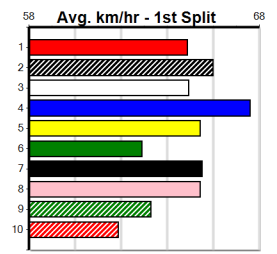

Distance: 410m, Race Type: Grade 5 Heat, Total Prizemoney: $2,925
1st: $1,950, 2nd: $600, 3rd: $300, 4th: $75

IMANI (7) is ideally drawn out wide and she can run the hands off the clock when in the clear.
ESKIMO LARRY (4) has a great strike rate and he will be in the firing line from the outset, while
DASH OF SALLY (8) can stay wide in her races.

Watchdog Tips: **7** **4** **8** **1** Bet: Win 7

MORaine sofia [5] Wide runner but can show early speed, respect **$6.00**
WBD Bitch Jul-21 Sire: FULLY LOADED Dam: MORaine ROSIE Trainer: Glenn Judd (Noorat)
Owner(s): MORaine (SYN), G Judd, S Judd
Winning Distances: < 300m (0) 300 - 399m (2) 400 - 499m (2) 500 - 599m (0) 600 - 699m (0) > 700m (0)
Winning Weights: 27.9(1) 28.3(1) 29.4(2)

Pos	Draw	Wgt	Dist	Track	Date	Time	BON	Margin	1st/2nd (Time)	PIR	Checked	Comment	WR	Split 1	S/P	Grade
6th	(4)	28.0	450	WBL	R5	01-May-24	26.06	24.99	13.00 REEMA BALE (25.19)	Q/256	.	.	.	6.68	$54.70	5
6th	(8)	27.9	400	GEL	R11	10-May-24	23.32	22.76	8.00L ARANDT'S GIRL (22.79)	M/77	.	.	.	8.80	$53.50	5
5th	(8)	27.6	450	WBL	R8	16-May-24	25.79	25.47	4.50L WEBLEC WOLF (25.47)	Q/466	.	.	.	6.73	$42.90	5H
6th	(5)	27.5	450	WBL	R7	23-May-24	26.24	25.15	13.00 RESPECT ADVOCACY	Q/477	.	.	W	6.80	$29.20	5
6th	(7)	27.9	390	WBL	R2	30-May-24	22.96	21.92	14.00 DEROGATIVE (21.99)	Q/58	.	SW	.	8.94	$98.70	RWH
2nd	(6)	28.1	450	WBL	R8	03-Jun-24	25.86	25.86	0.10L BEBOP GIBLET (25.86)	Q/121	.	VO	W	6.67	$6.80	5
3rd	(1)	27.9	460	GEL	R2	07-Jun-24	26.30	25.62	7.50L BARTY CROUCH (25.79)	M/333	.	.	.	6.70	$23.80	5H
2nd	(2)	27.5	390	BAL	R12	12-Jun-24	22.46	22.07	1.75L FIERY DUEL (22.35)	M/44	.	.	.	8.67	$2.80	5NP

Last 3 wins NOT included above

1st	(2)	27.9	410	HOR	R9	04-Jul-23	23.50	23.04	1.00L REMEMBER WHAT (23.57)	Q/33	.	.	.	10.59	$3.70	X67
1st	(8)	29.4	390	WBL	R10	12-Feb-24	22.41	22.41	2.00L THAI MOGWAI (22.54)	Q/11	.	.	.	8.61	$1.80	6G
1st	(5)	29.4	390	WBL	R12	15-Feb-24	22.32	21.95	1.75L FENTONS RISE (22.43)	Q/11	.	.	.	8.60	$22.80	5

ORIENTAL OPHELIA [5] Wide runner inside is a slight concern, risky **$10.00**
BK Bitch Apr-22 Sire: ORSON ALLEN Dam: ORIENTAL JADE Trainer: Rodney Clark (Echuca Village)
Owner(s): N Hebart
Winning Distances: < 300m (0) 300 - 399m (1) 400 - 499m (3) 500 - 599m (0) 600 - 699m (0) > 700m (0)
Winning Weights: 25.9(1) 26.1(2) 26.6(1)

Pos	Draw	Wgt	Dist	Track	Date	Time	BON	Margin	1st/2nd (Time)	PIR	Checked	Comment	WR	Split 1	S/P	Grade
1st	(1)	25.9	410	HOR	R4	16-Apr-24	23.44	23.10	0.50L FIFI BALE (23.46)	Q/11	.	.	.	10.25	$3.30	X67
1st	(3)	26.1	410	HOR	R12	23-Apr-24	23.37	23.26	3.5L HE'S GOT SWAG (23.61)	Q/11	.	.	.	10.34	$2.10	5
7th	(6)	26.4	425	BEN	R11	28-Apr-24	24.93	23.58	10.00 PROPERTY MOGUL (24.27)	S/768	.	SW	.	6.77	$6.10	5
2nd	(1)	25.7	390	SHP	R9	16-May-24	22.23	22.11	1.75L GUNAI LILLY (22.11)	M/22	.	.	.	8.42	$3.40	X45
3rd	(1)	25.4	410	HOR	R5	21-May-24	23.50	23.21	1.75L CHASING HEARTS (23.39)	Q/22	.	.	.	10.47	$4.60	RWH
F	(3)	25.6	410	HOR	R4	28-May-24	0.00	22.94	. CHASING HEARTS (23.03)	M/77	.	VO	.	13.98	$11.40	RWF
3rd	(7)	25.8	425	BEN	R7	05-Jun-24	24.62	24.06	5.50L JARROD'S BOY (24.25)	M/224	.	.	.	6.60	$6.50	X45
8th	(7)	25.7	410	HOR	R5	11-Jun-24	24.49	23.42	15.00 MISTRESS OASIS (23.46)	M/88	.	.	.	10.82	$58.10	4

Last 3 wins NOT included above

1st	(3)	26.1	390	SHP	R1	16-Nov-23	22.46	22.20	1.25L INTERCEPT QUEEN (22.54)	M/11	.	.	.	8.55	$2.40	T3-M
1st	(1)	26.6	410	HOR	R3	05-Dec-23	23.39	23.05	2.25L BARRA BANJO (23.54)	Q/11	.	.	.	10.19	$7.00	7