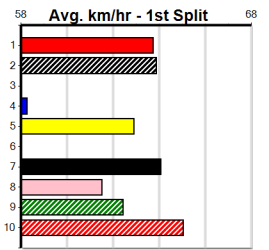

CRYMELON KENNELS

1

2:09PM

(VIC time)

Distance: 410m, Race Type: Maiden, Total Prizemoney: $2,535
1st: $1,680, 2nd: $520, 3rd: $260, 4th: $75

ROSCOE BALE (7) has been solidly placed in his two runs to date and he has the speed to cross and lead throughout. CHARLIE ASH (1) showed improvement last time and he is drawn to get all the breaks. ASTON SEAN (3) is a well bred type

Watchdog Tips: **7** **1** **3** **5** **Bet:** **Win 7**

Form Box	Wgt	Dist	Track	Date	Time	BON	Margin	1st/2nd (Time)	PIR	Checked	Comment	WR	Split 1	S/P	Grade		
1	CHARLIE ASH [M] $3.60																
	F Dog Jan-22 Sire: ASTON DEE BEE Dam: ZARA'S ENTITY Trainer: Jordan Cooper (Lethbridge)																
	Owner(s): T Hines																
	Winning Distances: < 300m (0) 300 - 399m (0) 400 - 499m (0) 500 - 599m (0) 600 - 699m (0) > 700m (0)																
	Winning Weights:																
	6th (7) 32.4 390 WBL R1 05-Jun-24 22.84 21.96 4.50L XENI BALE (22.54) M/35 8.84 $4.60 M																
	2nd (4) 32.0 390 BAL R2 12-Jun-24 22.88 22.07 10.00 HOME TOWN (22.18) M/42 8.56 $4.40 M																
	Last 3 wins NOT included above																
	Box History																
	Prize Best $520.00 FSH Starts 2-0-1-0 Trk/Dts 0-0-0-0 APM 520																
2	INGA AMY [M] $10.00																
	BK Bitch Sep-22 Sire: BEAST UNLEASHED Dam: INGA MIA Trainer: Vito Inguanti (Gnotuk)																
	Owner(s): P Inguanti																
	Winning Distances: < 300m (0) 300 - 399m (0) 400 - 499m (0) 500 - 599m (0) 600 - 699m (0) > 700m (0)																
	Winning Weights:																
	4th (2) 25.3 400 GEL R2 23-May-24 23.61 22.37 17.00 NATALIE BALE (22.43) M/44 8.83 $15.40 M																
	3rd (2) 25.3 410 HOR R1 04-Jun-24 23.88 22.97 5.50L PAW LOUIS (23.50) Q/23 10.58 $29.80 M																
	2nd (6) 25.5 410 HOR R1 11-Jun-24 24.56 23.42 6.50L TANAYA (24.13) Q/42 10.91 $19.30 M																
	Last 3 wins NOT included above																
	Box History																
Prize Best $855.00 NBT Starts 3-0-1-1 Trk/Dts 2-0-1-1 APM 855																	
3	ASTON SEAN [M] $5.00																
	BK Dog Sep-22 Sire: ASTON RUPEE Dam: ASTON YOKO Trainer: Benjamin Magri (Avalon)																
	Owner(s): R Borda																
	Winning Distances: < 300m (0) 300 - 399m (0) 400 - 499m (0) 500 - 599m (0) 600 - 699m (0) > 700m (0)																
	Winning Weights:																
	Last 3 wins NOT included above																
	Box History																
	Prize Best $0 FSH Starts 0-0-0-0 Trk/Dts 0-0-0-0 APM 0																
	4	KURRACA KID [M] $12.00															
		BK Dog May-22 Sire: LOCHINVAR MARLOW Dam: ROCK SINGER Trainer: Dale Plier (Fentons Creek)															
Owner(s): D Plier																	
Winning Distances: < 300m (0) 300 - 399m (0) 400 - 499m (0) 500 - 599m (0) 600 - 699m (0) > 700m (0)																	
Winning Weights:																	
7th (3) 31.5 410 HOR R1 11-Jun-24 24.92 23.42 12.00 TANAYA (24.13) M/77 11.38 $19.30 M																	
Last 3 wins NOT included above																	
Box History																	
Prize Best $0.00 NBT Starts 1-0-0-0 Trk/Dts 1-0-0-0 APM 0																	
5		TUBMAN'S LEGACY [M] $8.00															
	BK Dog Apr-22 Sire: FERNANDO BALE Dam: PATRIOT TUBMAN Trainer: Colin Brennan (Napoleons)																
	Owner(s): C Brennan																
	Winning Distances: < 300m (0) 300 - 399m (0) 400 - 499m (0) 500 - 599m (0) 600 - 699m (0) > 700m (0)																
	Winning Weights:																
	3rd (2) 31.3 410 HOR R1 11-Jun-24 24.64 23.42 7.50L TANAYA (24.13) M/24 10.89 $7.90 M																
	Last 3 wins NOT included above																
	Box History																
	Prize Best $260.00 NBT Starts 1-0-0-1 Trk/Dts 1-0-0-1 APM 260