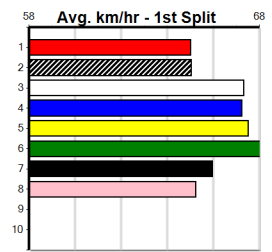

LOCKS CONSTRUCTIONS

Distance: 410m, Race Type: Mixed 3/4, Total Prizemoney: $3,360
1st: $2,250, 2nd: $690, 3rd: $345, 4th: $75

TOMMY TEQUILA (4) is a lightning beginner and he will find this a lot easier than his most recent racing. SHARE MY ORBIT (3) has been impressive since returning to Victoria and he can settle on the speed. TIGGERLONG GAS (2) is all class

Watchdog Tips: [4] [3] [2] [8] Bet: Win 4

Race card for DISGUISE [4]. Includes details like Dog, Date, Sire, Dam, and a Box History table.

Race card for TIGGERLONG GAS (NSW)[4]. Includes details like Dog, Date, Sire, Dam, and a Box History table.

Race card for SHARE MY ORBIT [4]. Includes details like Dog, Date, Sire, Dam, and a Box History table.

Race card for TOMMY TEQUILA (NSW)[4]. Includes details like Dog, Date, Sire, Dam, and a Box History table.

Race card for MAXIMUM AVA [4]. Includes details like Dog, Date, Sire, Dam, and a Box History table.