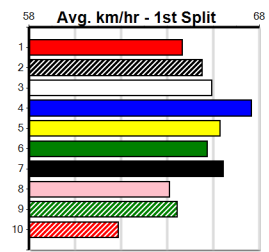

SPORTSBET HT3

Distance: 410m, Race Type: Grade 5 Heat, Total Prizemoney: $2,925
1st: $1,950, 2nd: $600, 3rd: $300, 4th: $75

GAS LANTERN (3) is armed with blistering early speed and she can break up the field through the bend. KEISHA (1) would prefer a wider draw but she is a gifted chaser and she will sprint well fresh. GIFTED BLAZER (4) can come out running

Watchdog Tips: 3 1 4 6 Bet: Box Trifecta 1,3,4,6 ($10 for 41.67%)

Race card for KEISHA [5]. Includes horse details, sire/dam, winning distances, and a box history table.

Race card for DANE MULLANE [5]. Includes horse details, sire/dam, winning distances, and a box history table.

Race card for GAS LANTERN [5]. Includes horse details, sire/dam, winning distances, and a box history table.

Race card for GIFTED BLAZER [5]. Includes horse details, sire/dam, winning distances, and a box history table.

Race card for SIDE OF ICE [5]. Includes horse details, sire/dam, winning distances, and a box history table.