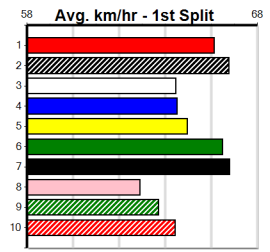

Horsham

12

5:52PM

(VIC time)

SPORTSBET HT4

Distance: 410m, Race Type: Grade 5 Heat, Total Prizemoney: $2,925
1st: $1,950, 2nd: $600, 3rd: $300, 4th: $75

QILIN BALE (8) continues to improve with every run and she is armed with a terrific turn of foot.
PAPER SHREDDER (3) is racing with confidence and he will be in the firing line throughout. KRIS
BAR PADDY (6) is showing plenty of promise

Watchdog Tips: 8 3 6 1 Bet: Win 8

ASTON PING [5] Racing well, nice turn of foot, keep safe $4.00
BD Bitch Jan-22 Sire: FERNANDO BALE Dam: ZOOM OUT
Owner(s): R Borda
Trainer: Benjamin Magri (Avalon)
Winning Distances: < 300m (0) 300 - 399m (2) 400 - 499m (3) 500 - 599m (0) 600 - 699m (0) > 700m (0)
Winning Weights: 25.6(2) 25.9(1) 26.0(1) 26.2(1)
Box History table and Prize Best Starts table included.

DETRIMENTAL [5] Resuming, may need a run or two, next time $12.00
BK Bitch Nov-21 Sire: FLYING RICCIARDO Dam: FLOWING
Owner(s): A Tullio
Trainer: Garry George (Beulah)
Winning Distances: < 300m (0) 300 - 399m (0) 400 - 499m (2) 500 - 599m (1) 600 - 699m (0) > 700m (0)
Winning Weights: 26.3(2) 27.2(1)
Box History table and Prize Best Starts table included.

PAPER SHREDDER [5] Shows promise, can cross and lead, main danger $3.50
BK Dog Dec-21 Sire: TIGGERLONG TONK Dam: FURTADO
Owner(s): C Brennan
Trainer: Daryl Brennan (Napoleons)
Winning Distances: < 300m (0) 300 - 399m (3) 400 - 499m (0) 500 - 599m (0) 600 - 699m (0) > 700m (0)
Winning Weights: 31.2(1) 31.4(1) 31.5(1)
Box History table and Prize Best Starts table included.

STRESS TEST [5] Capable but needs to lead to win, next time $10.00
BK Dog Dec-20 Sire: MY REDEEMER Dam: MISS ENERGISER
Owner(s): P Inguanti
Trainer: Mary Inguanti (Camperdown)
Winning Distances: < 300m (0) 300 - 399m (7) 400 - 499m (5) 500 - 599m (0) 600 - 699m (0) > 700m (0)
Winning Weights: 30.9(1) 31.0(1) 31.4(2) 31.5(2) 31.7(1) 31.8(1) 31.9(1) 32.0(1) 32.2(2)
Box History table and Prize Best Starts table included.

MORAIN MARVEL [5] Every chance last time, may need it easier $14.00
WBK Dog Nov-20 Sire: MY REDEEMER Dam: RADIO SILENT
Owner(s): MORAIN (SYN), G Judd, S Judd
Trainer: Glenn Judd (Noorat)
Winning Distances: < 300m (0) 300 - 399m (3) 400 - 499m (1) 500 - 599m (1) 600 - 699m (0) > 700m (0)
Winning Weights: 31.2(1) 31.7(1) 31.8(1) 31.9(2)
Box History table and Prize Best Starts table included.