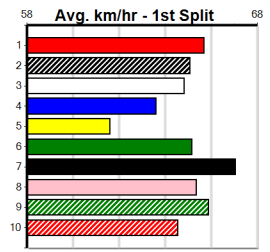

Horsham

5

3:24PM

(VIC time)

ON-SITE ENGINEERING

Distance: 485m, Race Type: Mixed 4/5, Total Prizemoney: $3,875
1st: $2,600, 2nd: $800, 3rd: $400, 4th: $75

ASTON NERO (7) lit up the clock when scoring here over 410m and he should appreciate the slight rise in distance. MIGHTY QUINN (4) is a powerful type and he has a great record over this track/distance. GRAY ELLIOT (3) is more than capable

Watchdog Tips: 7 4 3 8 Bet: Win 7

ORSON FURY [5] Talented but can be very hit or miss early, place $10.00
Owner(s): I Bibby
Sire: ORSON ALLEN Dam: COME ON CHARLIZE
Trainer: Ian Bibby (Warracknabeal)

BUN UNDERCURRENT [5] Rises in class but can show early pace, place $10.00
Owner(s): M Mitchell
Sire: DROOPYS SYDNEY Dam: GYPSY BUN
Trainer: Michael Mitchell (Gnotuk)

GRAY ELLIOT [5] Terrific muster, getting stronger, big threat $9.00
Owner(s): S Bruce
Sire: TOMMY SHELBY Dam: IVY WREN
Trainer: Gary Hunt (Cudgee)

MIGHTY QUINN [4] Powerful type, loves this circuit, main danger $3.40
Owner(s): SMSK Racing (SYN), S Gunnell, K O'brien, M Crowe, S Crowe
Sire: SHIMA SHINE Dam: SWIFT CURRENT
Trainer: Rodney Clark (Echuca Village)

LALA RAPID [5] Can take a while to wind up, prefer to watch $21.00
Owner(s): W Hartigan
Sire: KC AND ALL Dam: LALA SHIM
Trainer: William Hartigan (Horsham)