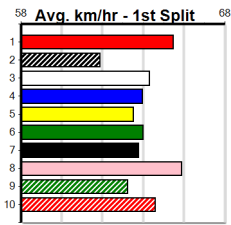

Warragul

3

7:25PM

(VIC time)

OAKS SUPER BOX FOR HIRE

Distance: 400m, Race Type: Mixed 6/7, Total Prizemoney: $2,925
1st: $1,950, 2nd: $600, 3rd: $300, 4th: $75

Race jam packed with a bunch of front runners and not a lot of run on types so edge goes with HARAJUKU LASS (3) who is near faultless at box rise and can lead throughout. ASTON IMAGE (1) two race wins have been this track and distance.

Watchdog Tips:

3

1

6

8

Bet:

Win 3

Form Box Weight Dist Track Date Time BON Margin 1st/2nd (Time) PIR Checked Comment W/R Split 1 S/P Grade

1 ASTON IMAGE [6] *Both race wins have been here, gun draw, danger.*

BD D Oct-21 ASTON DEE BEE ASTON GEISHA **$5.50**

Trainer: Nicole Lund (Longwarry)

4th (2)	34.1	350	TRA	R3	15-May-24	20.52	19.69	11.00	POSH PAWS (19.76)	S/65	.	.	6.81	$13.50	X67
7th (5)	34.3	300	HVL	R2	19-May-24	17.14	16.55	5.00	MISSES EASY (16.80)	S/8	.	.	4.30	$78.50	X67
2nd (2)	34.1	400	WGL	R3	23-May-24	22.94	22.75	2.75	LASTON SPRITZ (22.75)	M/32	.	.	8.49	$6.40	7
1st (6)	33.9	400	WGL	R9	28-May-24	23.08	22.34	2.75	LBANG ON BLUE (23.27)	S/11	.	SW	8.56	$12.90	X67

Owner(s): R Borda

Winning Boxes

1	2	3	4	5	6	7	8
1						1	
Prize	$4,185.00						
Best	22.92						
Starts	8-2-3-0						
Trk/Dst	4-2-2-0						
APM	$3713						

2 VALENCIA TILLY [7] *Only race win was here in steady time, tested.*

BD B Oct-21 FERNANDO BALE COURTING **$12.00**

Trainer: Jennifer Gieschen (Valencia Creek)

6th (1)	24.2	435	SLE	R2	12-May-24	25.19	24.08	9.00	LELITE DOM (24.58)	Q/144	.	.	5.32	$25.40	7
2nd (7)	23.9	435	SLE	R3	22-May-24	25.15	24.63	4.25	RIO BORIS (24.86)	M/133	.	.	5.32	$9.20	7
6th (8)	24.7	400	WGL	R9	28-May-24	23.55	22.34	7.00	LASTON IMAGE (23.08)	S/77	.	.	8.83	$25.90	X67
4th (4)	24.5	435	SLE	R3	09-Jun-24	25.11	24.34	7.00	SECRET WITHIN (24.63)	Q/455	.	.	5.41	$12.60	7

Owner(s): J Gieschen

Winning Boxes

1	2	3	4	5	6	7	8
1							
Prize	$1,790.00						
Best	23.29						
Starts	13-1-2-0						
Trk/Dst	7-1-0-0						
APM	$1296						

3 HARAJUKU LASS [7] *Near faultless early, can lead throughout.*

BK B Jul-22 FERAL FRANKY MIYAZAKI **$5.00**

Trainer: Jason Sharp (Lara)

6th (2)	23.2	390	SHP	R2	22-Apr-24	23.24	21.96	13.00	RAGING STORM (22.34)	Q/26	.	.	8.53	$10.50	7
8th (5)	23.1	390	SHP	R9	29-Apr-24	22.90	21.97	8.50	LIFE'S A PARTY (22.33)	M/88	.	.	9.03	$5.10	X67
2nd (6)	23.4	390	BAL	R4	06-May-24	22.28	21.89	3.5L	NO RIGHT TURNS (22.04)	M/22	.	.	8.53	$9.30	T3-7
4th (3)	23.8	400	GEL	R3	11-Jun-24	22.89	22.65	1.75	PURPLE SAPPHIRE (22.77)	Q/12	.	.	8.45	$4.70	7

Owner(s): A Lie

Winning Boxes

1	2	3	4	5	6	7	8
						1	
Prize	$2,230.00						
Best	23.04						
Starts	8-1-2-1						
Trk/Dst	1-1-0-0						
APM	$1422						

4 SPICY MADAM [7] *Can settle on the speed, here, each way value.*

BK B Mar-22 BERNARDO HOOK ALONG BOOK **$12.00**

Trainer: Belinda Connolly (Caldermeade)

2nd (2)	25.4	425	BEN	R4	06-Mar-24	24.48	23.79	0.05	BLACK SPANIARD (24.48)	M/111	.	.	6.61	$8.20	7
7th (1)	25.4	450	BAL	R6	11-Mar-24	26.47	25.69	11.00	POWER INNINGS (25.72)	M/126	.	.	6.73	$8.10	T3-RW
3rd (4)	26.3	400	WGL	R9	30-May-24	23.10	22.96	0.50	LSKY BLAZER (23.08)	M/11	.	.	8.31	$4.00	T3-7
5th (1)	26.2	400	WGL	R9	11-Jun-24	23.52	22.72	6.50	LUNSURPASSED (23.09)	M/23	.	.	8.39	$13.10	X67

Owner(s): D Kerr

Winning Boxes

1	2	3	4	5	6	7	8
						1	
Prize	$2,250.00						
Best	NBT						
Starts	12-1-2-3						
Trk/Dst	3-0-0-1						
APM	$1060