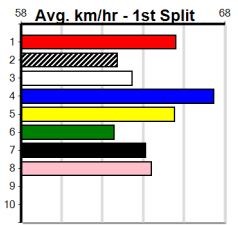

VIATEK

12

10:27PM
(VIC time)

Distance: 400m, Race Type: Grade 5, Total Prizemoney: $2,925
1st: $1,950, 2nd: $600, 3rd: $300, 4th: $75

HARD ON ME (4) can break up the field early and although she does get tired she could turn for home with a healthy enough advantage. ROSE OF SATURN (1) finds herself with the best draw she has had for a while and looks a big chance.

Watchdog Tips: **4** **1** **6** **7** **Bet:** **Win 4**