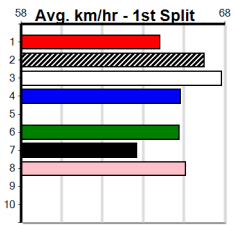

Warragul

SHIMA SHINE AT STUD

Distance: 400m, Race Type: Free For All, Total Prizemoney: $3,360
1st: $2,250, 2nd: $690, 3rd: $345, 4th: $75

8

9:05PM

(VIC time)

VICTA TARA (3) is one of the best performed speedsters on the country circuit and can justify her short price here with career win number 28. CURRY CLASSIFIED (4) was a gutsy winner here last week and can fill the exacta spot.

Watchdog Tips: **3** **4** **6** **1** **Bet:** **Trifecta 3/4/1,6,7 ($10 - 333.33%)**