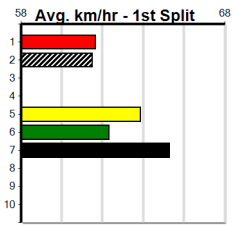

KHANS HOSPITALITY SERVICES

Distance: 400m, Race Type: Maiden, Total Prizemoney: $2,535
1st: $1,680, 2nd: $520, 3rd: $260, 4th: $75

1
6:43PM
(VIC time)

HARVINGTON (5) is the best of the exposed runners and with an ounce of luck looks hard to beat. SECRETS WITHOUT (3) is in capable hands and is bred to have talent. CONCRETE EGAN (8) is another well bred type making his debut.

Watchdog Tips: **5** **3** **8** **1** **Bet:** **Win 5**