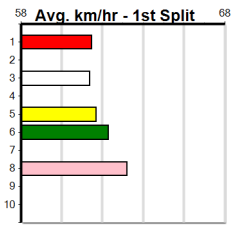

MC GRAFIX & SIGNS

Distance: 460m, Race Type: Maiden, Total Prizemoney: $2,535
1st: $1,680, 2nd: $520, 3rd: $260, 4th: $75

2

7:00PM
(VIC time)

FARSIGHT (4) is bred to be fast and is sure to be well educated on debut. REALITY IS (1) is the best of the exposed runners and from the gun draw a top 3 finish looks very likely. PRETTY TREASURE (3) could represent nice each way value.

Watchdog Tips: **4** **1** **3** **7** **Bet:** **Box Quinella 1,3,4 ($10 for 333.33%)**