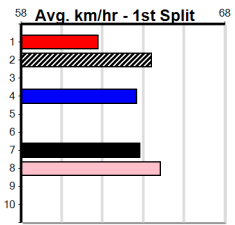

BARN BAR FUNCTION ROOM

Distance: 460m, Race Type: Mixed 6/7, Total Prizemoney: $2,925
1st: $1,950, 2nd: $600, 3rd: $300, 4th: $75

4

7:45PM

(VIC time)

SHIV ROY (8) posted her explosive 25.83 PB win here off this exact box and looks suited to a race of this nature. POT OF GOLD (7) should settle near the speed and is rarely far away in this class. SECRET WITHIN (4) continues to impress.

Watchdog Tips:

8

7

4

1

Bet:

Win 8