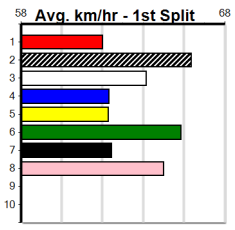

5

8:05PM

(VIC time)

SPORTSBET HT1 (1-4 WINS)

Distance: 460m, Race Type: Restricted Win Heat, Total Prizemoney: $2,925
1st: $1,950, 2nd: $600, 3rd: $300, 4th: $75

Watchdog Tips: 4 6 2 3 **Bet:** Box Trifecta 2,3,4,6 ($10 for 41.67%)

PLAY THE MINUTES (4) is coming off two brilliant wins and with a clear run in the initial stages he will take some beating. IRISH LUCY (6) is city class material and at her best she would be right in this. AUSSIE SUPREME (2) can set the early tempo.