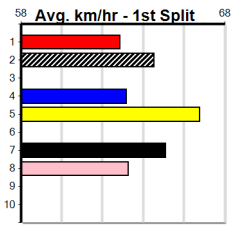

HOOKED ON SCOTCH AT STUD

Distance: 460m, Race Type: Mixed 4/5, Total Prizemoney: $3,360
1st: $2,250, 2nd: $690, 3rd: $345, 4th: $75

9

9:28PM

(VIC time)

FUNNY OLD FELLOW (5) defeated a good line up in town last start and excels around this circuit. SHADOW RIOT (7) should settle top 2 early and looks a big chance. NEED YOU KNOW (2) is racing in career best form.

Watchdog Tips: **5** **7** **2** **8** **Bet:** **Win 5**

1 OUR PURPLE HAZE [4] ***** SCRATCHED *****
BE D Feb-21 BERNARDO **KELSOS TENDERLEE** **$99.00**

Form	Box	Weight	Dist	Track	Date	Time	BON	Margin	1st/2nd (Time)	PIR	Checked	Comment	W/R	Split 1	S/P	Grade
1st	(1)	33.2	400	WGL	R11	23-Apr-24	22.74	22.71	0.05LDARNUM DIESEL (22.75)	M/44	.	.	.	8.49	$8.70	5
6th	(4)	33.3	450	BAL	R7	02-May-24	25.66	25.09	8.50LVINCENT BALE (25.09)	S/778	.	.	W	6.93	$12.90	5
3rd	(8)	34.0	460	WGL	R8	07-May-24	26.12	26.07	0.75LNAVARINO (26.07)	S/633	.	.	.	6.69	$53.50	X45
7th	(7)	33.7	510	SLE	R7	12-May-24	29.39	28.82	5.00LMADALIA ZOOM (29.05)	S/667	.	.	.	9.45	$4.10	5

Owner(s): OUR FAMILY (SYN), B Selleck, D Selleck, J Selleck, H Selleck, J Lindsay, B Lindsay

Winning Boxes

1	2	3	4	5	6	7	8
1	1					1	1
Prize				$15,395.00			
Best				26.22			
Starts				27-5-7-4			
Trk/Dst				7-1-0-2			
APM				$3529			

2 NEED YOU NOW [5] *Racing in career best form, key player.*
BK D Dec-21 JS FLAMIN ACE **LITTLE BIT SWEET** **$6.00**

Form	Box	Weight	Dist	Track	Date	Time	BON	Margin	1st/2nd (Time)	PIR	Checked	Comment	W/R	Split 1	S/P	Grade
1st	(6)	33.3	435	SLE	R6	27-May-24	24.27	24.27	2.25LDR. ANGELO (24.43)	Q/111	.	.	.	5.21	$1.80	X45
3rd	(3)	33.2	435	SLE	R8	05-Jun-24	24.70	24.37	2.00BLACK VIPER (24.57)	M/743	.	.	.	5.44	$7.40	FFA
2nd	(7)	33.3	350	HVL	R5	09-Jun-24	19.68	19.29	1.00MILLS FOR THREE (19.61)	M/3	.	.	.	6.67	$2.70	5
1st	(6)	33.2	515	SAN	R12	13-Jun-24	29.86	29.38	1.5LWILD JAZZ (29.96)	M/2111	.	.	.	5.13	$7.00	5

Owner(s): Flight Facilities (SYN), R Wagenaar, A Wagenaar

Winning Boxes

1	2	3	4	5	6	7	8
1	1	1			1	3	1
Prize				$27,415.00			
Best				26.87			
Starts				34-8-6-3			
Trk/Dst				5-1-2-1			
APM				$14546			

3 *** VACANT BOX ***
Trainer:
Owner(s):

4 ALWAYS A THRILL [5] *Likes it here, mid race engine, place hope.*
BK D Aug-20 AUSSIE INFRARED **OKAWA IN BLACK** **$6.00**

Form	Box	Weight	Dist	Track	Date	Time	BON	Margin	1st/2nd (Time)	PIR	Checked	Comment	W/R	Split 1	S/P	Grade
1st	(1)	36.1	435	SLE	R8	10-Apr-24	24.65	24.59	1.00ROYAL MINT (24.71)	M/521	.	.	.	5.38	$2.90	X34
3rd	(8)	35.8	435	SLE	R8	21-Apr-24	24.79	24.40	3.00LMARCO ROSE (24.59)	M/322	.	.	.	5.42	$1.90	FFA
5th	(4)	35.5	460	WGL	R6	26-Apr-24	26.28	25.55	11.00LZARA MARNIE (25.55)	M/455	.	.	.	6.84	$20.10	X45
4th	(1)	35.2	435	SLE	R8	05-Jun-24	24.94	24.37	5.50BLACK VIPER (24.57)	M/574	.	.	.	5.38	$3.10	FFA

Owner(s): OKAWAPARK (SYN), C Tilley, K Markham

Winning Boxes

1	2	3	4	5	6	7	8
6	5	3	2			2	
Prize				$99,110.00			
Best				25.89			
Starts				67-18-14-13			
Trk/Dst				13-2-4-2			
APM				$11786