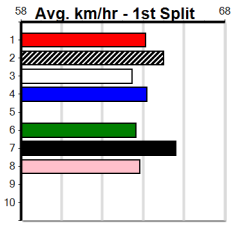

SENNACHIE AT STUD

Distance: 460m, Race Type: Grade 5, Total Prizemoney: $2,925
1st: $1,950, 2nd: $600, 3rd: $300, 4th: $75

7
8:45PM
(VIC time)

ART THE CLOWN (3) drops in class and can explode soon after box rise. WHERE IS HE (6) boasts a top mid-race motor and is a must for top3 SRM players. ASTON BEAUFORT (1) ran a big race here 2 runs back off this draw.

Watchdog Tips: **3** **6** **1** **7** **Bet:** **Win 3**