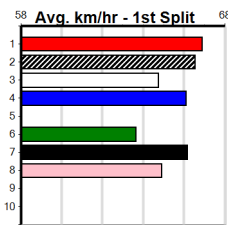

Warragul

10

9:50PM

(VIC time)

HARD STYLE RICO AT STUD

Distance: 400m, Race Type: Grade 5, Total Prizemoney: $2,925

1st: $1,950, 2nd: $600, 3rd: $300, 4th: $75

Watchdog Tips: **3** **4** **6** **2** **Bet:** **Box Quinella 3,4,6 ($10 for 333.33%)**

FIRE HOSE (3) holds a class edge and can either lead or come off the speed to win in his races. READ THE ROOM (4) can post fast early sectionals and likes racing here. BLACK VIPER (6) has returned to his brilliant best and just needs an ounce of luck