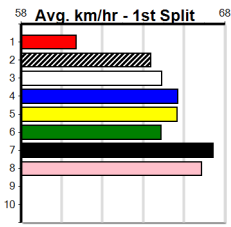

Warragul

PAUA OF BUDDY AT STUD

Distance: 400m, Race Type: Grade 5, Total Prizemoney: $2,925
1st: $1,950, 2nd: $600, 3rd: $300, 4th: $75

11

10:05PM

(VIC time)

Both COMMANDER TOMMY (2) and LET'S WIN OLLIE (7) are much better than their recent form suggest and looks s strong quinella option. GALLOPING SUZIE (3) knows this circuit well and is rarely far away in this class.

Watchdog Tips:

2

7

3

6

Bet:

Box Quinella 2,7 ($10 for 1000%)