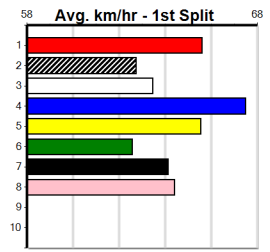

Distance: 400m, Race Type: Grade 5, Total Prizemoney: $2,925
1st: $1,950, 2nd: $600, 3rd: $300, 4th: $75

HARD ON ME (4) can break up the field early and although she does get tired she could turn for home with a healthy enough advantage. ROSE OF SATURN (1) finds herself with the best draw she has had for a while and looks a big chance.

Watchdog Tips: 4 1 6 7 Bet: Win 4

Race card for ROSE OF SATURN [5]. Includes horse details, owner, sire, dam, winning distances, and a box history table.

Race card for FIRST MATE [5]. Includes horse details, owner, sire, dam, winning distances, and a box history table.

Race card for BLUE BAYOU [5]. Includes horse details, owner, sire, dam, winning distances, and a box history table.

Race card for HARD ON ME [5]. Includes horse details, owner, sire, dam, winning distances, and a box history table.

Race card for CUBAN CIGAR [5]. Includes horse details, owner, sire, dam, winning distances, and a box history table.