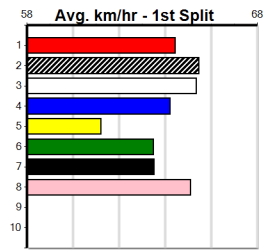

SPORTSBET HT2 (1-4 WINS)

Distance: 460m, Race Type: Restricted Win Heat, Total Prizemoney: $2,925
1st: $1,950, 2nd: $600, 3rd: $300, 4th: $75

FOR PETE'S SAKE (7) has superior speed once he reaches full speed and he can notch up his hat-trick of wins. WILD SERENA (2) can settle top 2 and should be in the finish. WHATEVER TESS (1) is drawn to be prominent throughout.

Watchdog Tips: 7 2 1 3 Bet: Trifecta 7/1,2/1,2,3,6 ($10 - 166.67%)

WHATEVER TESS [5] Should settle near the speed, major player. $8.00
BK Bitch Feb-22 Sire: MY REDEEMER Dam: WHATEVER I WANT
Owner(s): A Hellenen
Trainer: Adam Hellenen (Blind Bight)
Winning Distances: < 300m (0) 300 - 399m (0) 400 - 499m (0) 500 - 599m (3) 600 - 699m (0) > 700m (0)
Winning Weights: 26.0(2) 26.3(1)
6th (5) 26.0 515 SAN R10 15-Feb-24 30.88 29.46 14.00 PATCH YOU LATER (29.92) Q/4776 . . . . 5.17 $6.90 5
5th (2) 26.3 515 SAN R12 22-Feb-24 30.53 29.48 10.00 BIG BRAIN (29.85) M/7555 . . . . 5.29 $2.30 5
4th (8) 26.2 460 WGL R4 16-Apr-24 26.34 25.63 2.75L DR. YANNICK (26.15) M/785 . . . . 6.85 $3.70 5
2nd (6) 26.0 460 WGL R4 23-Apr-24 26.34 25.67 7.00L MY MARGOT (25.87) M/332 . . . . 6.82 $10.30 RWH
4th (5) 26.1 460 WGL R5 30-Apr-24 26.48 25.78 8.00L AERO RICCARTON (25.93) M/745 . . . . 6.83 $15.60 RWF
6th (3) 26.2 515 SAN R11 09-May-24 30.03 29.19 5.50L INVICTUS HARRY (29.66) M/4455 . . . . 5.19 $11.10 5
2nd (7) 25.7 460 WGL R1 06-Jun-24 26.10 25.66 1.75L POWER PAWS (25.98) M/333 . . . . 6.64 $11.20 SH
4th (1) 25.8 515 SAN R12 13-Jun-24 30.16 29.38 4.50L NEED YOU NOW (29.86) Q/1344 . . . . 5.11 $5.10 5
Last 3 wins NOT included above
1st (1) 26.0 515 SAP R1 24-Dec-23 29.96 29.39 1.5L SWEET CANNELLONI (30.06) Q/1111 . . . . 5.11 $1.90 M
1st (5) 26.0 515 SAP R9 28-Jan-24 29.71 29.61 4.25L AVISWOOD (29.99) Q/1111 . . . . 5.11 $1.50 X67
1st (2) 26.3 515 SAP R3 11-Feb-24 29.67 29.43 2.50L TWILIGHT HUGO/DUNDEE M/1111 . . . . 5.08 $2.60 X67

WILD SERENA [5] Drops in distance and class, early speed, danger. $6.00
BK Bitch May-22 Sire: ASTON DEE BEE Dam: INVICTUS REIGN
Owner(s): BILVIS (SYN), A Gwynne, D Bourke
Trainer: David Bourke (The Basin)
Winning Distances: < 300m (0) 300 - 399m (1) 400 - 499m (0) 500 - 599m (2) 600 - 699m (0) > 700m (0)
Winning Weights: 30.2(2) 30.6(1)
1st (1) 30.6 300 HVL R1 05-May-24 17.01 16.69 4.75L ASTON MAPLE (17.34) M/2 . . . . 4.03 $2.30 M
4th (3) 30.4 350 HVL R2 12-May-24 19.86 19.33 2.75L BOUNDING CHIEF (19.67) M/3 . . . . 6.64 $2.90 X67
1st (5) 30.2 515 SAP R4 20-May-24 29.95 29.40 1.25L GENESIS BALE (30.04) Q/1111 . . . . SW 5.10 $8.70 7
1st (1) 30.2 515 SAN R1 24-May-24 29.92 29.17 0.75L FLYING DINAR (29.97) M/3111 . . . . SW 5.20 $5.40 RW
7th (4) 30.7 515 SAN R5 30-May-24 30.80 29.95 8.50L DESIRED PATH (30.24) M/7555 . . . . 5.39 $29.90 5
8th (5) 30.5 525 MEA R10 08-Jun-24 30.73 29.80 12.00 BLUE KERMARO (29.95) M/8567 . . . . 5.31 $23.60 5
Last 3 wins NOT included above