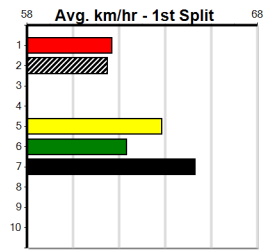

KHANS HOSPITALITY SERVICES

Distance: 400m, Race Type: Maiden, Total Prizemoney: $2,535
1st: $1,680, 2nd: $520, 3rd: $260, 4th: $75

HARVINGTON (5) is the best of the exposed runners and with an ounce of luck looks hard to beat.
SECRETS WITHOUT (3) is in capable hands and is bred to have talent. CONCRETE EGAN (8) is another well bred type making his debut.

Watchdog Tips: **5** **3** **8** **1** **Bet:** **Win 5**

Form Box	Wgt	Dist	Track	Date	Time	BON	Margin	1st/2nd (Time)	PIR	Checked	Comment	WR	Split 1	S/P	Grade		
1	DARNUM DAZZLER [M] Injured on debut, look for improvement. $6.00																
	BK	Bitch		Oct-21													
	Sire: BERNARDO Dam: DARNUM DASHER Trainer: Peter Handley (Darnum)																
	Owner(s): P Handley																
	Winning Distances: < 300m (0) 300 - 399m (0) 400 - 499m (0) 500 - 599m (0) 600 - 699m (0) > 700m (0)																
	Winning Weights:																
	8th (2)	28.5	400	WGL	R1	26-Apr-24	24.27	22.35	17.00	HIGHLAND WARRIOR (23.15)	M/77			V10	8.81	$7.40 M	
	Last 3 wins NOT included above																
	<table border="1"> <thead> <tr><th>Bx</th><th>1st</th><th>2nd</th><th>3rd</th><th>4th</th><th>5th</th><th>6th</th><th>7th</th><th>8th</th></tr> </thead> <tbody> <tr><td>1</td><td></td><td></td><td></td><td></td><td></td><td></td><td></td><td></td></tr> <tr><td>2</td><td></td><td></td><td></td><td></td><td></td><td></td><td></td><td>1</td></tr> <tr><td>3</td><td></td><td></td><td></td><td></td><td></td><td></td><td></td><td></td></tr> <tr><td>4</td><td></td><td></td><td></td><td></td><td></td><td></td><td></td><td></td></tr> <tr><td>5</td><td></td><td></td><td></td><td></td><td></td><td></td><td></td><td></td></tr> <tr><td>6</td><td></td><td></td><td></td><td></td><td></td><td></td><td></td><td></td></tr> <tr><td>7</td><td></td><td></td><td></td><td></td><td></td><td></td><td></td><td></td></tr> <tr><td>8</td><td></td><td></td><td></td><td></td><td></td><td></td><td></td><td></td></tr> <tr><td>Prize Best</td><td></td><td></td><td></td><td></td><td></td><td>$0.00</td><td></td><td></td></tr> <tr><td>Starts</td><td></td><td></td><td></td><td></td><td></td><td>NBT</td><td></td><td></td></tr> <tr><td>Trk/Dts</td><td></td><td></td><td></td><td></td><td></td><td>1-0-0-0</td><td></td><td></td></tr> <tr><td>APM</td><td></td><td></td><td></td><td></td><td></td><td>1-0-0-0</td><td></td><td>0</td></tr> </tbody> </table>																
	2	SORCERESS [M] Well beaten on debut, may need more time. $15.00															
BD		Bitch		Sep-22													
Sire: FERNANDO BALE Dam: MERCEDES DIOR Trainer: Jason Sharp (Lara)																	
Owner(s): Notorious Syndicate (SYN), J Gordon, G Rudd, D Erdman, W Telford																	
Winning Distances: < 300m (0) 300 - 399m (0) 400 - 499m (0) 500 - 599m (0) 600 - 699m (0) > 700m (0)																	
Winning Weights:																	
8th (2)		23.3	400	GEL	R1	01-Jun-24	24.32	22.41	19.00	WINTER BALE (23.05)	Q/78				8.94	$22.70 M	
Last 3 wins NOT included above																	
<table border="1"> <thead> <tr><th>Bx</th><th>1st</th><th>2nd</th><th>3rd</th><th>4th</th><th>5th</th><th>6th</th><th>7th</th><th>8th</th></tr> </thead> <tbody> <tr><td>1</td><td></td><td></td><td></td><td></td><td></td><td></td><td></td><td></td></tr> <tr><td>2</td><td></td><td></td><td></td><td></td><td></td><td></td><td></td><td>1</td></tr> <tr><td>3</td><td></td><td></td><td></td><td></td><td></td><td></td><td></td><td></td></tr> <tr><td>4</td><td></td><td></td><td></td><td></td><td></td><td></td><td></td><td></td></tr> <tr><td>5</td><td></td><td></td><td></td><td></td><td></td><td></td><td></td><td></td></tr> <tr><td>6</td><td></td><td></td><td></td><td></td><td></td><td></td><td></td><td></td></tr> <tr><td>7</td><td></td><td></td><td></td><td></td><td></td><td></td><td></td><td></td></tr> <tr><td>8</td><td></td><td></td><td></td><td></td><td></td><td></td><td></td><td></td></tr> <tr><td>Prize Best</td><td></td><td></td><td></td><td></td><td></td><td>$0.00</td><td></td><td></td></tr> <tr><td>Starts</td><td></td><td></td><td></td><td></td><td></td><td>FSH</td><td></td><td></td></tr> <tr><td>Trk/Dts</td><td></td><td></td><td></td><td></td><td></td><td>1-0-0-0</td><td></td><td></td></tr> <tr><td>APM</td><td></td><td></td><td></td><td></td><td></td><td>0-0-0-0</td><td></td><td>0</td></tr> </tbody> </table>																	
3		SECRETS WITHOUT [M] Litter Sister to the promising Kenzie Kid. $4.00															
	BK	Bitch		Apr-22													
	Sire: HARD STYLE RICO Dam: POPPY TALK Trainer: Peter Schofield (Hazelwood)																
	Owner(s): P Schofield																
	Winning Distances: < 300m (0) 300 - 399m (0) 400 - 499m (0) 500 - 599m (0) 600 - 699m (0) > 700m (0)																
	Winning Weights:																
	Last 3 wins NOT included above