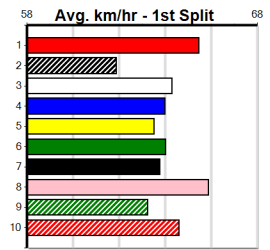

OAKS SUPER BOX FOR HIRE

Distance: 400m, Race Type: Mixed 6/7, Total Prizemoney: $2,925
1st: $1,950, 2nd: $600, 3rd: $300, 4th: $75

Race jam packed with a bunch of front runners and not a lot of run on types so edge goes with HARAJUKU LASS (3) who is near faultless at box rise and can lead throughout. ASTON IMAGE (1) two race wins have been this track and distance.

Watchdog Tips: 3 1 6 8 Bet: Win 3

ASTON IMAGE [6] Both race wins have been here, gun draw, danger. $5.50
BD Dog Oct-21 Sire: ASTON DEE BEE Dam: ASTON GEISHA Trainer: Nicole Lund (Longwarry)
Winning Distances: < 300m (0) 300 - 399m (0) 400 - 499m (2) 500 - 599m (0) 600 - 699m (0) > 700m (0)
Winning Weights: 33.9(1) 34.4(1)
2nd (8) 33.8 300 HVL R1 10-Mar-24 17.21 16.33 0.75L NOVEMBER RAIN (17.17) M/5 . . . . 4.05 $11.00 M
6th (6) 34.9 350 TRA R3 17-Apr-24 20.40 19.73 5.00L OMEGA ROSITA (20.06) M/77 . . . . 7.01 $8.90 M
1st (1) 34.4 400 WGL R1 02-May-24 22.92 22.84 2.50L WEEONA BORIS (23.08) Q/11 . . . SW . 8.44 $4.30 T3-M
2nd (2) 34.4 400 WGL R9 09-May-24 23.32 23.16 0.75L HOT HAILEY (23.28) M/21 . . . . 8.57 $2.50 7
4th (2) 34.1 350 TRA R3 15-May-24 20.52 19.69 11.00 POSH PAWS (19.76) S/65 . . . . 6.81 $13.50 X67
7th (5) 34.3 300 HVL R2 19-May-24 17.14 16.55 5.00L MISSES EASY (16.80) S/8 . . . . 4.30 $78.50 X67
2nd (2) 34.1 400 WGL R3 23-May-24 22.94 22.75 2.75L ASTON SPRITZ (22.75) M/32 . . . . 8.49 $6.40 7
1st (6) 33.9 400 WGL R9 28-May-24 23.08 22.34 2.75L BANG ON BLUE (23.27) S/11 . . . SW . 8.56 $12.90 X67
Last 3 wins NOT included above
Prize Best $4185.00
Starts 22.92(1)-2/5/24
Trk/Dts 8-2-3-0
APM 4-2-2-0 3713

VALENCIA TILLY [7] Only race win was here in steady time, tested. $12.00
BD Bitch Oct-21 Sire: FERNANDO BALE Dam: COURTING Trainer: Jennifer Gieschen (Valencia Cree)
Winning Distances: < 300m (0) 300 - 399m (0) 400 - 499m (1) 500 - 599m (0) 600 - 699m (0) > 700m (0)
Winning Weights: 24.9(1)
1st (2) 24.9 400 WGL R3 04-Apr-24 23.29 22.65 1.75L RICO'S MOUSE (23.41) S/32 . . . . 8.82 $2.60 T3-M
6th (2) 24.5 400 WGL R4 11-Apr-24 23.30 22.60 10.00 MISS BLAZE (22.60) M/76 . . . . 8.59 $4.40 T3-7
2nd (3) 24.6 435 SLE R12 24-Apr-24 25.45 24.60 5.50L RUSTY PIE (25.07) M/442 . . . . 5.41 $7.40 X67
5th (3) 24.4 400 WGL R4 02-May-24 23.46 22.84 8.50L SKY HIGH DREAMS (22.89) M/67 . . . . 8.88 $8.90 T3-7
6th (1) 24.2 435 SLE R2 12-May-24 25.19 24.08 9.00L ELITE DOM (24.58) Q/144 . . . . 5.32 $25.40 7
2nd (7) 23.9 435 SLE R3 22-May-24 25.15 24.63 4.25L RIO BORIS (24.86) M/133 . . . . 5.32 $9.20 7
6th (8) 24.7 400 WGL R9 28-May-24 23.55 22.34 7.00L ASTON IMAGE (23.08) S/77 . . . . 8.83 $25.90 X67
4th (4) 24.5 435 SLE R3 09-Jun-24 25.11 24.34 7.00L SECRET WITHIN (24.63) Q/455 . . . . 5.41 $12.60 7
Last 3 wins NOT included above
Prize Best $1790.00
Starts 23.29(2)-4/4/24
Trk/Dts 13-1-2-0
APM 7-1-0-0 1296