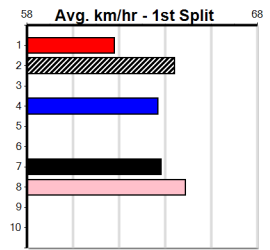

# BARN BAR FUNCTION ROOM

Distance: 460m, Race Type: Mixed 6/7, Total Prizemoney: \$2,925  
1st: \$1,950, 2nd: \$600, 3rd: \$300, 4th: \$75

SHIV ROY (8) posted her explosive 25.83 PB win here off this exact box and looks suited to a race of this nature. POT OF GOLD (7) should settle near the speed and is rarely far away in this class. SECRET WITHIN (4) continues to impress.