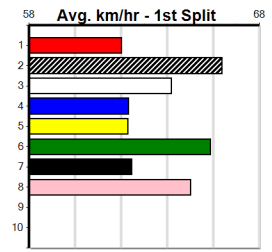

SPORTSBET HT1 (1-4 WINS)

Distance: 460m, Race Type: Restricted Win Heat, Total Prizemoney: $2,925
1st: $1,950, 2nd: $600, 3rd: $300, 4th: $75

PLAY THE MINUTES (4) is coming off two brilliant wins and with a clear run in the initial stages he will take some beating. IRISH LUCY (6) is city class material and at her best she would be right in this. AUSSIE SUPREME (2) can set the early tempo.

Watchdog Tips: 4 6 2 3 Bet: Box Trifecta 2,3,4,6 ($10 for 41.67%)

North Carolina [5] New here, shows plenty of promise, keep safe. $3.50
RBD Bitch Apr-22 Sire: FERNANDO BALE Dam: MY AMERICAN GIRL
Owner(s): SPARKLE AND FADE (SYN), J Paraskevas, A Paraskevas
Trainer: John Paraskevas (Pearcedale)
Winning Distances: < 300m (0) 300 - 399m (0) 400 - 499m (3) 500 - 599m (0) 600 - 699m (0) > 700m (0)
Winning Weights: 29.5(1) 29.7(1) 30.0(1)
1st (6) 29.5 425 BEN R1 08-Feb-24 24.29 23.61 2.50L DUCHESS GEORGIA (24.46) M/443 . . . . . 6.91 $1.70 MH
1st (4) 30.0 425 BEN R1 16-Feb-24 24.16 23.57 6.50L GAS LANTERN (24.60) M/231 . . . . . 6.60 $1.50 MF
1st (1) 29.7 485 HOR R4 27-Mar-24 27.31 26.95 0.75L KENSINGTON FLYER (27.36) Q/111 . . . . . 6.49 $2.30 RWH
8th (3) 29.8 485 HOR R5 02-Apr-24 28.27 27.16 15.00L UNDERWAY (27.28) M/187 . . . . . 6.56 $9.60 RWF
Last 3 wins NOT included above
Box History
Prize Best $6860.00 FSH
Starts 4-3-0-0
Trk/Dts 0-0-0-0
APM 3180

Aussie Supreme [5] Can set a cracking speed early, each way. $9.00
RF Dog Oct-21 Sire: AUSSIE INFRARED Dam: DOUBLE SUPREME
Owner(s): T Tufo
Trainer: Tony Tufo (Labetouche)
Winning Distances: < 300m (0) 300 - 399m (4) 400 - 499m (0) 500 - 599m (0) 600 - 699m (0) > 700m (0)
Winning Weights: 32.6(1) 32.8(1) 33.0(1) 33.1(1)
5th (5) 33.6 400 WGL R3 05-Jan-24 23.22 22.56 8.00L GREMLIN (22.67) M/55 . . . . . 8.68 $4.80 RWH
7th (3) 33.6 515 SAN R7 18-Jan-24 30.15 29.27 9.50L WILLA BALE (29.52) M/4457 . . . . . 5.19 $9.30 5
2nd (6) 33.2 400 WGL R10 12-Mar-24 23.11 22.55 2.25L SEARCH HISTORY (22.97) S/63 . . . . . 8.60 $14.50 5
3rd (1) 32.7 460 WGL R6 25-Mar-24 25.84 25.40 0.50L METEOR MONELLI (25.81) M/111 . . . . . 6.42 $18.10 5
3rd (7) 32.7 460 WGL R3 02-Apr-24 26.12 25.54 6.00L WARM COCKLES (25.73) S/433 . . . . . 6.79 $2.10 RWH
2nd (5) 32.8 350 HVL R4 02-Jun-24 19.45 19.24 0.25L CHAVERO (19.43) Q/2 . . . . . 6.54 $5.40 RWH
5th (2) 32.8 350 HVL R3 09-Jun-24 19.60 19.29 4.50L SICK AND TIRED (19.29) S/6 . . . . . 6.72 $19.90 RWF
1st (1) 32.8 395 TRA R6 14-Jun-24 22.04 21.79 1.75L BLUE BLOOD (22.16) M/411 . . . . . SW . 3.76 $13.90 SH
Last 3 wins NOT included above
1st (2) 32.6 395 TRA R3 18-Oct-23 22.19 21.89 6.00L AKASHIC (22.61) M/111 . . . . . SW . 3.82 $1.60 M
1st (6) 33.0 395 TRA R2 24-Nov-23 22.29 21.89 2.00L DR. LETTIE (22.42) S/731 . . . . . 4.11 $5.40 X67
1st (4) 33.1 300 HVL R3 24-Dec-23 16.67 16.46 2.00L AYIA NEIGHBOUR (16.80) Q/1 . . . . . 3.85 $11.00 RWF
Box History
Prize Best $18910.00 NBT
Starts 25-4-8-5
Trk/Dts 5-0-0-4
APM 4852