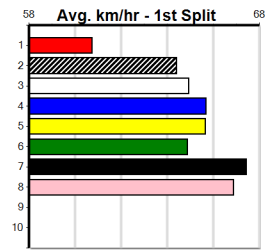

PAUA OF BUDDY AT STUD

Distance: 400m, Race Type: Grade 5, Total Prizemoney: $2,925
1st: $1,950, 2nd: $600, 3rd: $300, 4th: $75

Both COMMANDER TOMMY (2) and LET'S WIN OLLIE (7) are much better than their recent form suggest and looks s strong quinella option. GALLOPING SUZIE (3) knows this circuit well and is rarely far away in this class.

Watchdog Tips: **2** **7** **3** **6** **Bet:** **Box Quinella 2,7 ($10 for 1000%)**

1

DASHER BALE (NSW)[5] **Slow early, mid race motor, keep safe.** **$5.00**
F Dog Mar-22 Sire: FERNANDO BALE Dam: IDRIA BALE Trainer: Luke Harris (Deavon Meadows)
Winning Distances: < 300m (0) 300 - 399m (1) 400 - 499m (3) 500 - 599m (0) 600 - 699m (0) > 700m (0)
Winning Weights: 32.8(1) 33.0(1) 33.2(2)

Pl	Box	Wgt	Dist	Track	Date	Time	BOB	Margin	1st/2nd (Time)	PIR	Checked	Comment	WR	Split 1	S/P	Grade
4th	(4)	33.2	460	WGL	R7	09-May-24	26.88	26.35	4.25L VELOX BALE (26.58)	M/545	.	.	.	6.96	$5.30	X67
5th	(6)	32.8	460	WGL	R5	14-May-24	26.34	25.86	5.50L NEED A PILOT (25.97)	S/765	.	.	.	6.83	$22.20	RW
1st	(5)	33.0	460	WGL	R5	18-May-24	26.59	26.24	0.25L ABLETT FLYER (26.60)	S/754	.	SW	.	6.82	$7.90	X67
7th	(7)	33.2	435	SLE	R5	22-May-24	25.27	24.63	5.50L JOY RIDE (24.89)	S/768	.	.	.	5.51	$5.60	X67
1st	(8)	33.2	435	SLE	R10	27-May-24	24.56	24.27	8.50L NO MANNERS (25.13)	S/311	.	.	.	5.41	$1.90	6G
1st	(6)	33.2	435	SLE	R12	02-Jun-24	24.74	24.37	1.75L DR. ANGELO (24.85)	S/811	.	.	.	5.55	$8.10	5
5th	(4)	33.6	450	WBL	R5	05-Jun-24	25.76	25.47	3.5L ASTON IGGY (25.52)	S/855	.	.	.	6.98	$19.80	5
5th	(4)	33.1	450	BAL	R5	12-Jun-24	26.14	25.31	8.50L STORM KEY (25.58)	S/846	.	.	.	6.88	$11.00	5

Last 3 wins NOT included above

1st	(8)	32.8	350	TRA	R1	15-Apr-24	20.12	19.87	1.5L REMO ADALLI (20.22)	S/43	.	.	.	7.00	$2.70	M

Prize Best Starts Trk/Dts APM: $6010.00 NBT 20-4-2-2 2-0-0-1 5470

2

COMMANDER TOMMY [5] **Class edge, suited this class, tough to beat.** **$3.00**
BK Dog Jul-20 Sire: FERNANDO BALE Dam: NAUGHTY CAZZA Trainer: Thomas Currie (Drouin)
Winning Distances: < 300m (0) 300 - 399m (0) 400 - 499m (1) 500 - 599m (5) 600 - 699m (0) > 700m (0)
Winning Weights: 32.9(2) 33.3(1) 33.5(3)

Pl	Box	Wgt	Dist	Track	Date	Time	BOB	Margin	1st/2nd (Time)	PIR	Checked	Comment	WR	Split 1	S/P	Grade
5th	(8)	33.4	460	WGL	R7	28-May-23	26.48	25.84	4.00L HOT SCOTCH (26.21)	S/654	.	.	.	6.80	$2.60	X45
ST (-)	33.3	300	HVL		29-Dec-23	16.93			0.01L Trial Cleared	M/11	.	1of4	.	3.94		ST
1st	(8)	33.5	515	SAP	R8	21-Jan-24	30.15	29.40	0.50L COMMISSION (30.18)	M/3433	.	.	.	5.17	$2.60	5H
4th	(8)	33.6	515	SAN	R2	25-Jan-24	29.88	29.10	6.50L BLACK SILENCER (29.45)	M/4544	.	.	.	5.18	$11.60	5F
4th	(1)	33.3	525	MEP	R10	31-Jan-24	30.45	29.78	3.25L PEPPER RUSH (30.24)	M/5333	.	.	.	5.21	$15.40	X45
4th	(8)	33.8	460	WGL	R8	06-Feb-24	26.05	25.63	5.50L GOT THE LOT (25.69)	M/444	.	.	.	6.66	$6.40	X45
4th	(6)	33.5	525	MEP	R8	15-May-24	30.52	30.12	3.00L CAMP FIRE (30.31)	M/3344	.	.	.	5.22	$21.60	X34
6th	(6)	33.3	525	MEP	R6	22-May-24	30.66	29.92	7.50L WHODAT SHANLYN (30.16)	S/5556	.	.	.	5.28	$26.80	5H

Last 3 wins NOT included above

1st	(4)	33.3	525	MEP	R5	24-Aug-22	30.25	29.90	2.00L OLD MATE (30.39)	M/4421	.	.	.	5.31	$2.30	X67H
1st	(4)	33.5	525	MEA	R1	03-Sep-22	29.70	29.70	7.00L WIDDICOMBE BALE (30.19)	Q/1111	.	SW	.	5.10	$4.80	X67F
1st	(8)	33.5	525	MEP	R6	05-Oct-22	30.43	30.21	1.00L ROCK ME ROCCO (30.50)	M/3111	.	SW	.	5.24	$2.00	S

Prize Best Starts Trk/Dts APM: $40125.00 FSTD 31-6-7-4 0-0-0-0 1572