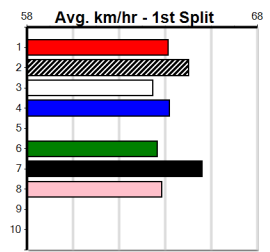

SENNACHIE AT STUD

Distance: 460m, Race Type: Grade 5, Total Prizemoney: $2,925
1st: $1,950, 2nd: $600, 3rd: $300, 4th: $75

ART THE CLOWN (3) drops in class and can explode soon after box rise. WHERE IS HE (6) boasts a top mid-race motor and is a must for top3 SRM players. ASTON BEAUFORT (1) ran a big race here 2 runs back off this draw.

Watchdog Tips: 3 6 1 7 Bet: Win 3

ASTON BEAUFORT [5] Ran a top race here 2 runs back, threat. $8.00
BK Dog Jan-21 Sire: FLYING PENSKE Dam: ASTON TARA
Owner(s): T Whitford
Trainer: Trevor Whitford (Willow Grove)
Winning Distances: < 300m (0) 300 - 399m (1) 400 - 499m (6) 500 - 599m (0) 600 - 699m (0) > 700m (0)
Winning Weights: 32.3(1) 32.5(1) 32.7(1) 33.2(1) 33.3(1) 33.5(1) 34.2(1)
Box History table and Prize Best Starts table included.

TRIPLE CROSS [5] *** SCRATCHED *** $99.00
BE Bitch Jun-20 Sire: AUSSIE INFRARED Dam: MISS ELOISE
Owner(s): R Ferris
Trainer: Robert Ferris (Tyabb)
Winning Distances: < 300m (0) 300 - 399m (3) 400 - 499m (7) 500 - 599m (0) 600 - 699m (0) > 700m (0)
Winning Weights: 28.2(1) 28.3(2) 28.4(1) 28.5(3) 28.7(1) 28.8(1) 28.9(1)
Box History table and Prize Best Starts table included.

ART THE CLOWN [5] Has superior speed once fully balanced, go close. $3.00
BK Dog Apr-22 Sire: BEAST UNLEASHED Dam: SLINGSHOT ANGEL
Owner(s): B Sargent
Trainer: Rosalie Kerr (Caldermeade)
Winning Distances: < 300m (0) 300 - 399m (4) 400 - 499m (3) 500 - 599m (0) 600 - 699m (0) > 700m (0)
Winning Weights: 35.0(1) 35.1(1) 35.4(1) 35.5(1) 35.6(1) 35.7(1) 35.9(1)
Box History table and Prize Best Starts table included.

QUIET LAKES [5] Box 1 aided in solid last start win. Harder here. $5.50
BK Bitch Feb-21 Sire: BERNARDO Dam: KELSOS TENDERLEE
Owner(s): OUR FAMILY (SYN), B Selleck, D Selleck, J Selleck, H Selleck, J Lindsay, B Lindsay
Trainer: Debbie Selleck (Tooradin)
Winning Distances: < 300m (0) 300 - 399m (0) 400 - 499m (5) 500 - 599m (0) 600 - 699m (0) > 700m (0)
Winning Weights: 27.3(1) 27.6(1) 27.8(1) 28.1(1) 29.2(1)
Box History table and Prize Best Starts table included.

*** VACANT BOX ***
Sire: Dam:
Owner(s):
Trainer:
Winning Distances: < 300m (0) 300 - 399m (0) 400 - 499m (0) 500 - 599m (0) 600 - 699m (0) > 700m (0)
Winning Weights:
Box History

1

2

3

4

5