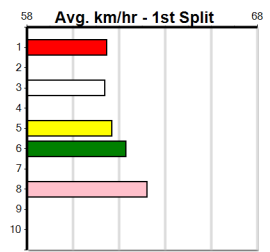

MC GRAFIX & SIGNS

Distance: 460m, Race Type: Maiden, Total Prizemoney: $2,535
1st: $1,680, 2nd: $520, 3rd: $260, 4th: $75

FARSIGHT (4) is bred to be fast and is sure to be well educated on debut. REALITY IS (1) is the best of the exposed runners and from the gun draw a top 3 finish looks very likely. PRETTY TREASURE (3) could represent nice each way value.

Watchdog Tips: **4** **1** **3** **7** **Bet:** Box Quinella 1,3,4 ($10 for 333.33%)

Form	Box	Wgt	Dist	Track	Date	Time	BON	Margin	1st/2nd (Time)	PIR	Checked	Comment	WR	Split 1	S/P	Grade
1	REALITY IS [M] Shows some promise, draw helps, key player. $2.80															
	BK Dog Jul-22 Sire: ASTON RUPEE Dam: WHAT A SURPRISE Trainer: Michael Tharle (Devon Meadows)															
	Owner(s): realitylodge (SYN), M Tharle, P Hartley, M Tharle															
	Winning Distances: < 300m (0) 300 - 399m (0) 400 - 499m (0) 500 - 599m (0) 600 - 699m (0) > 700m (0)															
	Winning Weights:															
	3rd (2) 32.3 460 WGL R2 09-Apr-24 26.47 25.60 4.00L I'M BOSSY (26.21) M/465 6.77 $3.10 M															
	3rd (2) 32.4 460 WGL R2 13-Apr-24 26.26 25.95 4.50L EMPTY YOUR MIND (25.95) M/333 6.72 $3.80 M															
	4th (4) 32.8 515 SAP R1 21-Apr-24 31.41 29.30 17.00 DAINTREE TIGER (30.28) M/3466 5.45 $3.50 M															
	2nd (5) 32.7 400 WGL R2 25-Apr-24 23.07 22.52 0.75L ARKA RIVER (23.03) M/76 8.88 $2.70 M															
	4th (3) 32.4 515 SAP R1 05-May-24 30.45 29.71 4.25L STAR BRIE (30.16) M/4655 5.38 $3.40 M															
Last 3 wins NOT included above																
Box History																
<table border="1"> <thead> <tr> <th>Bx</th> <th>1st</th> <th>2nd</th> <th>3rd</th> <th>4th</th> <th>5th</th> <th>6th</th> <th>7th</th> <th>8th</th> </tr> </thead> <tbody> <tr><td>1</td><td></td><td></td><td></td><td></td><td></td><td></td><td></td><td></td></tr> <tr><td>2</td><td></td><td></td><td>2</td><td></td><td></td><td></td><td></td><td></td></tr> <tr><td>3</td><td></td><td></td><td></td><td>1</td><td></td><td></td><td></td><td></td></tr> <tr><td>4</td><td></td><td></td><td></td><td></td><td>1</td><td></td><td></td><td></td></tr> <tr><td>5</td><td></td><td>1</td><td></td><td></td><td></td><td></td><td></td><td></td></tr> <tr><td>6</td><td></td><td></td><td></td><td></td><td></td><td></td><td></td><td></td></tr> <tr><td>7</td><td></td><td></td><td></td><td></td><td></td><td></td><td></td><td></td></tr> <tr><td>8</td><td></td><td></td><td></td><td></td><td></td><td></td><td></td><td></td></tr> </tbody> </table>																
Prize Best $890.00 NBT																
Starts 5-0-1-2																
Trk/Dts 2-0-0-2																
APM 628																
2	CANYA SIYAN (NSW)[M] Litter shows some promise, watch betting moves. $7.00															
	BE Bitch Mar-22 Sire: SHIMA SHINE Dam: ZULU SUCCESS Trainer: Donna Sadler (Koo Wee Rup Nth)															
	Owner(s): D Sadler															
	Winning Distances: < 300m (0) 300 - 399m (0) 400 - 499m (0) 500 - 599m (0) 600 - 699m (0) > 700m (0)															
	Winning Weights:															
	Last 3 wins NOT included above															
	Box History															
	<table border="1"> <thead> <tr> <th>Bx</th> <th>1st</th> <th>2nd</th> <th>3rd</th> <th>4th</th> <th>5th</th> <th>6th</th> <th>7th</th> <th>8th</th> </tr> </thead> <tbody> <tr><td>1</td><td></td><td></td><td></td><td></td><td></td><td></td><td></td><td></td></tr> <tr><td>2</td><td></td><td></td><td></td><td></td><td></td><td></td><td></td><td></td></tr> <tr><td>3</td><td></td><td></td><td></td><td></td><td></td><td></td><td></td><td></td></tr> <tr><td>4</td><td></td><td></td><td></td><td></td><td></td><td></td><td></td><td></td></tr> <tr><td>5</td><td></td><td></td><td></td><td></td><td></td><td></td><td></td><td></td></tr> <tr><td>6</td><td></td><td></td><td></td><td></td><td></td><td></td><td></td><td></td></tr> <tr><td>7</td><td></td><td></td><td></td><td></td><td></td><td></td><td></td><td></td></tr> <tr><td>8</td><td></td><td></td><td></td><td></td><td></td><td></td><td></td><td></td></tr> </tbody> </table>															
	Prize Best $0 FSH															
	Starts 0-0-0-0															
Trk/Dts 0-0-0-0																
APM 0																
3	PRETTY TREASURE [M] Slowly on the improve, each way chance. $12.00															
	BK Bitch Mar-22 Sire: SHIMA SHINE Dam: MEPUNGA GAL Trainer: Craig Treasure (Moe)															
	Owner(s): C Treasure															
	Winning Distances: < 300m (0) 300 - 399m (0) 400 - 499m (0) 500 - 599m (0) 600 - 699m (0) > 700m (0)															
	Winning Weights:															
	5th (5) 29.0 400 WGL R1 28-May-24 23.37 22.34 4.25L SECRET WITHIN (23.08) S/33 8.69 $36.60 M															
	4th (8) 29.2 435 SLE R1 02-Jun-24 25.64 24.37 11.00 ELITE DARA (24.89) M/234 5.44 $10.40 M															
	4th (5) 29.2 435 SLE R1 09-Jun-24 25.49 24.34 9.00L DAINTREE KIMBA (24.86) M/444 5.42 $18.80 M