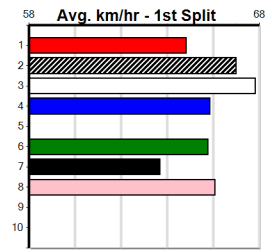

Watchdog Tips: 3 4 6 1 Bet: Trifecta 3/4/1,6,7 (\$10 - 333.33%)

Table with columns: Form Box, Wgt, Dist, Track, Date, Time, BON, Margin, 1st/2nd (Time), PIR, Checked, Comment, W/R, Split 1, S/P, Grade

VALENCIA JIM [4] Front runner, likes this circuit, place chance. \$14.00
Owner(s): J Gieschen
Sire: FERNANDO BALE Dam: COURTING
Trainer: Jennifer Gieschen (Valencia Cree)