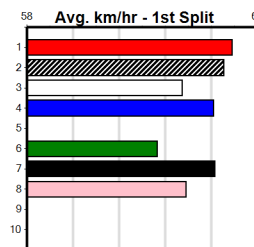

HARD STYLE RICO AT STUD

Distance: 400m, Race Type: Grade 5, Total Prizemoney: $2,925
1st: $1,950, 2nd: $600, 3rd: $300, 4th: $75

FIRE HOSE (3) holds a class edge and can either lead or come off the speed to win in his races.
READ THE ROOM (4) can post fast early sectionals and likes racing here. BLACK VIPER (6) has returned to his brilliant best and just needs an ounce of luck

Watchdog Tips: **3** **4** **6** **2** **Bet:** Box Quinella 3,4,6 ($10 for 333.33%)

1

ROCKIN' RHINO (NSW)[5] **Recent 2 placings were full of merit, respect.** **$7.50**

BK Dog Jun-21 Sire: BARCIA BALE Dam: KINGSBRAE CAROL
Owner(s): Forshaw Hobbs (SYN), C Forshaw, S Hobbs Trainer: Rosalie Kerr (Caldermeade)

Winning Distances: < 300m (0) 300 - 399m (4) 400 - 499m (4) 500 - 599m (3) 600 - 699m (0) > 700m (0)

Winning Weights: 34.0(1) 34.2(1) 34.6(1) 34.7(1) 34.8(1) 35.2(1) 35.7(1) 35.8(1) 36.2(1) 36.4(1) 36.5(1)

1st	2nd	3rd	4th	5th	6th	7th	8th
1st (7) 34.8 460 WGL R9 16-Apr-24 25.88 25.63 6.00L OUTSMART (26.30) M/1111 . . . . . 6.48 $3.40 5							
1st (4) 34.6 515 SAP R7 21-Apr-24 29.81 29.30 0.75L LEKTRA CARRY (29.86) M/1111 . . . SW . . . 5.04 $6.00 5							
4th (5) 34.3 450 WBL R11 25-Apr-24 25.55 24.87 3.5L SUPER SHANKS (25.32) M/455 . . . . . 6.62 $48.30 SH							
3rd (7) 34.9 460 WGL R8 30-Apr-24 25.89 25.78 1.75L WEST ON STROBE (25.78) Q/1111 . . . . . 6.46 $6.00 X45							
5th (1) 34.5 545 BAL R3 08-May-24 31.24 30.69 8.00L OSPREY ATHENA (30.69) M/1112 . . . . . 6.63 $4.60 X45							
3rd (6) 34.7 515 SAP R8 20-May-24 29.96 29.40 8.50L PEAKY JOE (29.40) M/3322 . . . . . 5.10 $20.70 X45							
2nd (4) 34.9 515 SAN R3 24-May-24 29.94 29.17 5.50L ONE MORE BURN (29.59) M/2322 . . . . . 5.06 $9.80 SH							
P (7) 35.0 515 SAN R6 30-May-24 0.00 29.95 . FLYING CURRENCY (30.58) M/2 . . . V14 . . . 5.16 $18.30 SF							

Last 3 wins NOT included above

1st	2nd	3rd	4th	5th	6th	7th	8th
1st (2) 34.2 530 APK R12 19-Oct-23 30.94 30.42 0.75L PETINA (30.98) 22111 22111 . . . . . 5.31 $1.70 6							
1st (8) 34.0 400 WGL R5 21-Nov-23 22.84 22.46 3.00L INFRA LADY (23.04) S/21 . . . . . 8.48 $2.00 5							
1st (1) 34.7 400 WGL R7 30-Jan-24 22.71 22.39 2.50L MY COOL JACK (22.87) M/11 . . . . . 8.28 $3.70 5							

Box History

Box	1st	2nd	3rd	4th	5th	6th	7th	8th
1	5	1	1	1	1			
2	3	1	1	2				
3		1		1	1			2
4	1	2						1
5		2		1	1			
6			1			1		1
7	1	1	1	1	1	1		1
8	1	1				1	1	1

Prize Best Starts Trk/Dts APM $25975.00 22.71(1)-30/1/24 43-11-9-4 6-2-0-0 10194