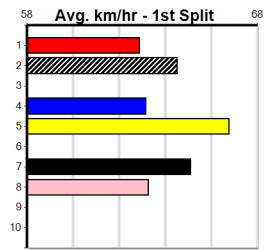

HOOKED ON SCOTCH AT STUD

Distance: 460m, Race Type: Mixed 4/5, Total Prizemoney: $3,360
1st: $2,250, 2nd: $690, 3rd: $345, 4th: $75

FUNNY OLD FELLOW (5) defeated a good line up in town last start and excels around this circuit.
SHADOW RIOT (7) should settle top 2 early and looks a big chance. NEED YOU KNOW (2) is racing in career best form.

Watchdog Tips: **5** **7** **2** **8** **Bet:** Win 5

1

OUR PURPLE HAZE [4] *** **SCRATCHED** *** **$99.00**

BE Dog Feb-21 Sire: BERNARDO Dam: KELSOS TENDERLEE
Owner(s): OUR FAMILY (SYN), B Selleck, D Selleck, J Selleck, H Selleck, J Lindsay, B Lindsay
Winning Distances: < 300m (0) 300 - 399m (0) 400 - 499m (5) 500 - 599m (0) 600 - 699m (0) > 700m (0)
Winning Weights: 31.4(1) 32.5(1) 32.8(1) 32.9(1) 33.2(1)

Bx	1st	2nd	3rd	4th	5th	6th	7th	8th
1	1	1	1					
2	1	1			1			
3		1						
4		1	1			1		
5		1						
6	1	1		1		1		
7	1	1	1	1	2	1	1	
8	1	1	1	1			1	

Prize Best Starts Trk/Dts APM: $15395.00, 26.22(6)-31/10/23, 27-5-7-4, 7-1-0-2, 3529

5th (7) 32.8 515 SAP R4 01-Oct-23 30.03 29.46 5.00L PEAKY JOE (29.70) M/5655 . . . . . 5.29 $23.40 S
4th (6) 32.8 460 WGL R5 05-Oct-23 26.11 25.69 5.50L EXTREMELY POTENT (25.74) M/677 . . . . . 6.68 $12.70 5
1st (6) 32.9 460 WGL R9 31-Oct-23 26.22 25.86 0.75L MAJESTIC JAY (26.27) S/633 . . . . . 6.73 $2.30 5
2= (6) 33.5 400 WGL R12 16-Apr-24 22.85 22.24 2.75L STARLIGHT MINI (22.66) S/74 . . . . . 8.60 $43.60 5
1st (1) 33.2 400 WGL R11 23-Apr-24 22.74 22.71 0.05L DARNUM DIESEL (22.75) M/44 . . . . . 8.49 $8.70 5
6th (4) 33.3 450 BAL R7 02-May-24 25.66 25.09 8.50L VINCENT BALE (25.09) S/778 . . . . W 6.93 $12.90 5
3rd (8) 34.0 460 WGL R8 07-May-24 26.12 26.07 0.75L NAVARINO (26.07) S/633 . . . . . 6.69 $53.50 X45
7th (7) 33.7 510 SLE R7 12-May-24 29.39 28.82 5.00L MADALIA ZOOM (29.05) S/667 . . . . . 9.45 $4.10 5

Last 3 wins NOT included above

1st (2) 32.8 450 BAL R3 25-Feb-23 25.69 25.54 6.00L ULFUR BALE (26.10) M/111 . . . . . 6.80 $5.40 M
1st (8) 31.4 450 BAL R2 14-Apr-23 25.22 25.22 3.00L JALPA BALE (25.41) Q/111 . . . . . 6.57 $4.80 X67
1st (7) 32.5 460 GEL R9 19-Aug-23 25.89 25.82 3.75L WHITE CREST (26.15) M/111 . . . . . 6.68 $3.50 RW