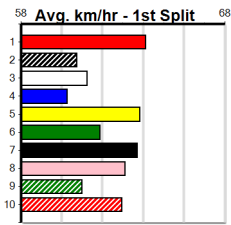

PETER BROWN CUSTOM HOMES

Distance: 500m, Race Type: Grade 5 T3, Total Prizemoney: $1,740
1st: $1,150, 2nd: $360, 3rd: $180, 4th: $50

6

4:17PM

(VIC time)

BUY DIRT (2) has turned in some eye catching performances of late and he will be suited to this distance range. JUNKYARD PRINCE (6) will find this easier than his most recent racing and he can settle on the speed. WHITE SHIRAZ (8) has claims

Watchdog Tips: 2 6 8 3 **Bet:** Box Quinella 2,6,8 ($10 for 333.33%)