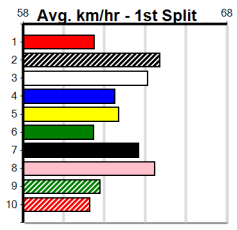

Bendigo

HIP POCKET BENDIGO (1-2 WINS)

Distance: 500m, Race Type: Tier 3 - Restricted Win, Total Prizemoney: $1,740
1st: $1,150, 2nd: $360, 3rd: $180, 4th: $50

7
4:42PM
(VIC time)

HIBIKI BLUE (8) has raced well in stronger company of late and she can burn them off in the middle stages. MCIVOR JEWELS (5) is an improving type and she just needs some luck through the first bend. MCIVOR MORGAN (4) has claims

Watchdog Tips: **8** **5** **4** **3** Bet: **Win 8**