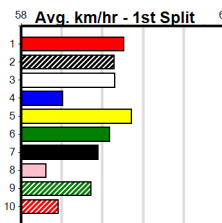

SPORTSBET GO THE BLUE DOG

Distance: 425m, Race Type: Grade 5 T3, Total Prizemoney: $1,530
1st: $1,000, 2nd: $320, 3rd: $160, 4th: $50

Watchdog Tips:

1

5

6

4

Bet:

Win 1

Main table containing race details for 10 races, including horse names, trainers, odds, and winning boxes.