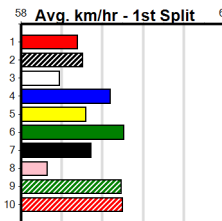

Suggested Quaddie:

- 1st Leg: 1,3,6 2nd Leg: 2,6,8
- 3rd Leg: 4,5,8 4th Leg: 1,2,7
- Cost: \$50 for 61.73%

Mobile Form Guide

Average Winning Time:

Distance	Grade	Avg. Time
425m	Grade 5 T3	24.31
425m	Tier 3 - Grade 6	24.33
425m	Tier 3 - Grade 7	24.37
425m	Tier 3 - Maiden	24.45
500m	Grade 5 T3	28.53
500m	Tier 3 - Restricted Win	28.55

Track Record:

Distance	Time	Greyhound	Date Set
425m	23.281	TYPHOON SAMMY	09-Oct-21
500m	27.518	MIDNIGHT RIDE	27-Feb-15
660m	37.358	NO DONUTS (late POWDERED DONUT)	27-Mar-16

Bendigo

BENDIGO ADVERTISER

Distance: 425m, Race Type: Tier 3 - Maiden, Total Prizemoney: \$1,530
1st: \$1,000, 2nd: \$320, 3rd: \$160, 4th: \$50