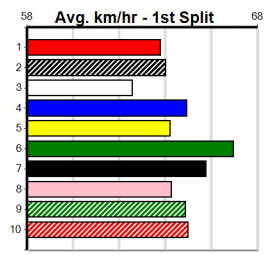

AVARD CIVIL

Distance: 500m, Race Type: Grade 5 T3, Total Prizemoney: $1,740
1st: $1,150, 2nd: $360, 3rd: $180, 4th: $50

ROLLIN' FREE (7) is very hard to follow but if at her best she will make light work of this line-up. SIR VALENTINO (1) has a great record here and he just needs to step on terms, while DASHING CLAUDIA (2) is racing with confidence at present.

Watchdog Tips: **7** **1** **2** **4** **Bet:** **Win 7**

1

SIR VALENTINO [5] **Good record here, ideally drawn, main danger** **$3.60**
RF Dog Apr-21 Sire: ORSON ALLEN Dam: COME ON CHARLIZE Trainer: Charlie Guillou (Bet Bet)
Winning Distances: < 300m (0) 300 - 399m (0) 400 - 499m (2) 500 - 599m (3) 600 - 699m (0) > 700m (0)
Winning Weights: 32.3(2) 32.4(1) 32.8(2)

3rd	4th	5th	6th	7th	8th		
(8) 32.6 450 BAL R7 20-Dec-23	26.02	25.04	4.75L CLARETOWN ANN (25.69)	M/767	W	6.76	$40.60 5
1st (5) 32.8 500 BEN R7 29-Dec-23	27.98	27.91	4.50L CLARETOWN RYAN (28.28)	M/311	SW	6.56	$20.00 5
6th (2) 32.5 545 BAL R8 03-Jan-24	31.44	30.70	11.00 SMOOTH PLANE (30.70)	M/6666		7.05	$30.90 X45
4th (1) 32.7 500 BEN R8 26-Jan-24	28.33	27.91	6.00L BOOMBURST (27.91)	M/444		6.68	$7.10 X45
4th (2) 32.9 525 MEP R6 07-Feb-24	30.73	30.10	6.00L SAILPLANE (30.33)	S/6555		5.30	$8.10 5
6th (4) 32.6 500 BEN R8 16-Mar-24	28.60	27.83	11.00 LORNETT EXPRESS (27.83)	S/555		6.88	$11.90 X45
8th (5) 31.7 450 BAL R7 24-Apr-24	26.04	25.24	7.50L BAY TUDOR (25.51)	M/778		6.89	$20.70 5
3rd (2) 32.7 450 BAL R8 16-Jun-24	25.93	25.67	0.50L BOOT A DREAM (25.90)	M/445		6.83	$3.10 T3-5

Last 3 wins NOT included above

1st (5) 32.3 500 BEN R5 14-Jun-23	28.57	28.47	1.25L ASTON ARIELLE (28.65)	M/432		6.90	$1.40 7
1st (1) 32.8 450 BAL R5 05-Aug-23	25.55	25.55	2.75L QUEST FOR CHAOS (25.73)	Q/111		6.67	$1.80 X67
1st (7) 32.4 450 BAL R8 16-Oct-23	26.03	25.99	0.025 CREDITOR (26.03)	S/831		6.83	$3.00 T3-5

Box History

Bx	1st	2nd	3rd	4th	5th	6th	7th	8th
1	2	1	1	1	1	1	1	1
2	3	1	1	3	1	1	1	1
3								
4		3						
5	2				1	1	1	1
6					1			
7	1	1	1	1	1			
8			1	1	1	1		

Prize Best Starts Trk/Dts APM: $12860.00, 27.98(5)-29/12/23, 34-5-5-4, 6-3-1-0, 2274