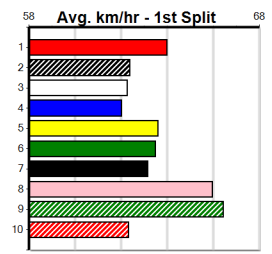

Bendigo
10
5:48PM
(VIC time)

SHIMA SHINE AT STUD

Distance: 425m, Race Type: Grade 5 T3, Total Prizemoney: $1,530
1st: $1,000, 2nd: $320, 3rd: $160, 4th: $50

LEGAL BUD (8) has a good record from this draw and he will find this easier than his most recent racing. DESMONDE (5) can come out running and he has a good record here, while JETSON EXPRESS (1) is drawn to be prominent throughout.

Watchdog Tips: **8** **5** **1** **2** **Bet:** **Win 8**

1

JETSON EXPRESS [5] **Drawn to be on the pace throughout, threat** **$4.60**

BK Bitch Oct-21 Sire: BARCIA BALE Dam: JETSON PRINCESS
Owner(s): ASHFORDS (SYN), M Di Genova, A Brown, R Vaughan
Winning Distances: < 300m (0) 300 - 399m (2) 400 - 499m (1) 500 - 599m (0) 600 - 699m (0) > 700m (0)
Winning Weights: 29.0(1) 29.1(1) 29.6(1)

1st	2nd	3rd	4th	5th	6th	7th	8th
1st (5) 29.1 390 SHP R4 09-Nov-23 22.22 22.19 4.25L GUNAI GEM (22.50) Q/11 . . . . . 8.55 $5.20 7							
4th (5) 29.5 425 BEN R9 15-Nov-23 24.54 24.11 6.50L ISHMY BELLE (24.11) M/334 . . . . . 6.66 $2.90 6G							
1st (8) 29.6 425 BEN R4 18-Nov-23 24.31 24.05 1.25L BLAME SPENCER (24.39) Q/122 . . . SW . . . 6.56 $3.00 6G							
8th (1) 29.5 390 SHP R11 27-Nov-23 23.07 21.86 9.00L LET'S EMBRACE (22.45) M/68 . . . . . 8.72 $6.70 5							
2nd (5) 27.8 390 BAL R11 12-May-24 22.51 22.15 0.50L SILLIEST SALMON (22.47) M/23 . . . . . 8.55 $6.00 T3-5							
7th (8) 27.7 390 BAL R5 19-May-24 23.47 22.47 14.00 IDYLLIC POINT (22.54) S/47 . . . . . 8.72 $4.40 T3-5							
6th (5) 27.5 390 WBL R7 27-May-24 22.85 22.17 6.50L TWO HAT PAT (22.41) M/77 . . . . . 8.88 $16.00 5							
F (8) 28.0 390 WBL R10 03-Jun-24 0.00 22.23 . . . . . MORAINÉ NADIA (22.56) M/88 . . . V5 . . . 9.93 $7.10 5							

Last 3 wins NOT included above

1st	2nd	3rd	4th	5th	6th	7th	8th
1st (2) 29.0 390 SHP R3 19-Oct-23 22.43 22.23 2.00L BOROUGH SALTS (22.56) Q/12 . . . . . 8.53 $8.70 T3-M							

Trainer: Olivia Cartechini (Dandenong Nor)

Box History

Bx	1st	2nd	3rd	4th	5th	6th	7th	8th
1								
2	1							
3								
4								
5	1	1		1				
6		1						
7								
8	1							2

Prize Best Starts Trk/Dts APM: $3720.00, 24.31(8)-18/11/23, 15-3-2-0, 2-1-0-0, 936

2

SHINY NEW TOY [5] **Led for a long way last time, must keep safe** **$8.00**

BE Dog Apr-22 Sire: SHIMA SHINE Dam: CHUN LI
Owner(s): Vi Alskar Hundar (SYN), A Lie, J Sharp
Winning Distances: < 300m (0) 300 - 399m (0) 400 - 499m (3) 500 - 599m (0) 600 - 699m (0) > 700m (0)
Winning Weights: 28.6(1) 29.1(1) 29.3(1)

1st	2nd	3rd	4th	5th	6th	7th	8th
1st (5) 29.3 400 GEL R11 25-Mar-24 23.17 22.68 0.75L XISCO BALE (23.21) M/11 . . . . . 8.59 $12.80 7							
5th (5) 28.8 400 WGL R11 04-Apr-24 23.44 22.65 8.50L CHARLIE CALAMARI (22.85) S/86 . . . . . 8.82 $4.70 T3-6							
1st (4) 29.1 400 WGL R9 11-Apr-24 23.10 22.60 0.50L HAY RILEY (23.13) M/54 . . . . . 8.79 $3.10 T3-6							
4th (3) 29.7 390 BAL R10 15-Apr-24 22.86 22.28 5.00L CAR WASH CHAOS (22.52) M/66 . . . . . 8.86 $5.50 T3-6							
5th (6) 29.7 390 BAL R5 22-Apr-24 22.78 22.24 3.5L SNAP SECOND (22.54) M/76 . . . . . 8.88 $13.30 T3-5							
6th (6) 29.4 450 BAL R8 06-May-24 25.83 25.55 4.00L BROOMBRAE FRITZ (25.55) M/667 . . . . . 6.77 $17.60 T3-5							
7th (5) 29.1 400 GEL R11 14-May-24 23.28 22.84 4.25L IRISH BREW (23.00) S/76 . . . . . 8.87 $7.10 5							
2nd (8) 29.8 390 SHP R12 13-Jun-24 22.65 22.17 1.25L HE MAN (22.56) M/11 . . . . . 8.51 $3.20 T3-5							

Last 3 wins NOT included above

1st	2nd	3rd	4th	5th	6th	7th	8th
1st (7) 28.6 400 GEL R1 30-Jan-24 22.98 22.70 2.75L SMILING ASSASSIN (23.17) S/22 . . . . . 8.57 $5.60 T3-M							

Trainer: Dylan Sharp (Lara)

Box History

Bx	1st	2nd	3rd	4th	5th	6th	7th	8th
1								
2								
3			1	1	1	2		
4	1							
5	1			1	1		1	
6			1		1	1		
7	1							
8		2						

Prize Best Starts Trk/Dts APM: $5360.00, FSH, 18-3-2-2, 0-0-0-0, 3028