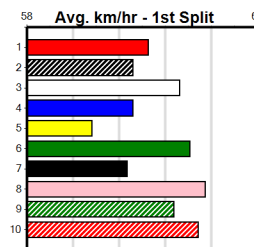

MANNINGS GREYHOUND COMPLEX

Distance: 425m, Race Type: Tier 3 - Grade 7, Total Prizemoney: $1,530
1st: $1,000, 2nd: $320, 3rd: $160, 4th: $50

CRUSOE MAGIC (3) has been luckless since resuming from a spell and he should find this a lot easier. BREE CABANG (2) owns a handy 24.32 PB here and she can work into the mix mid race. PERFECT LIAM (5) can run a cheeky race

Watchdog Tips:	3	2	5	7	Bet:	Win 3

Form Box	Wgt	Dist	Track	Date	Time	BON	Margin	1st/2nd (Time)	PIR	Checked	Comment	WR	Split 1	S/P	Grade
1	REMO ADALLI [7] Struggled since his maiden win, outclassed $16.00														
BK	Bitch		May-21		Sire: FEAR ZAFONIC		Dam: REMO GULLY		Trainer: Donna Knight (Talbot)						
Owner(s): A Brown															
Winning Distances: < 300m (0) 300 - 399m (1) 400 - 499m (0) 500 - 599m (0) 600 - 699m (0) > 700m (0)															
Winning Weights: 26.6(1)															
2nd (3)	26.0	390	BAL	R2	15-Mar-24	22.92	22.08	2.00L MUMMA MOO SHAKA (22.80)	Q/11	.	.	.	8.67	$2.20	M
6th (4)	25.9	390	BAL	R1	25-Mar-24	23.13	22.25	6.00L REIKO DUSTY (22.71)	Q/56	.	.	.	8.82	$12.80	T3-M
3rd (1)	26.6	400	WGL	R9	04-Apr-24	23.39	22.65	5.50L HARAJUKU LASS (23.04)	Q/33	.	.	.	8.70	$5.50	T3-RW
3rd (2)	26.8	395	TRA	R2	08-Apr-24	22.79	22.05	11.00 DR. KENNETH (22.05)	Q/233	.	.	.	3.83	$21.60	T3-M
2nd (2)	26.8	350	TRA	R1	15-Apr-24	20.22	19.87	1.5L DASHER BALE (20.12)	M/11	.	.	.	6.71	$3.30	M
1st (5)	26.6	390	BAL	R2	22-Apr-24	22.79	22.24	1.75L MARAIS BALE (22.91)	Q/11	.	SW	.	8.50	$28.70	T3-M
8th (2)	26.5	390	BAL	R10	29-Apr-24	23.81	22.24	21.00 ASTON MONARCHY (22.35)	M/58	.	V14	.	8.79	$13.30	T3-RW
4th (2)	26.8	390	BAL	R10	09-Jun-24	23.01	22.34	6.50L SALMON SPRAY (22.56)	M/34	.	.	.	8.61	$26.30	T3-7
Last 3 wins NOT included above															
Prize Best $5260.00															
Starts FSH 35-1-8-6															
Trk/Dts 0-0-0-0															
APM 1894															

2	BREE CABANG [7] Handy PB here, gets the gun run, danger $4.80														
BK	Bitch		Mar-22		Sire: BEAST UNLEASHED		Dam: STARS AND LIGHTS		Trainer: Preeyaporn Mcvay (Toolleen)						
Owner(s): G Berry															
Winning Distances: < 300m (0) 300 - 399m (0) 400 - 499m (1) 500 - 599m (0) 600 - 699m (0) > 700m (0)															
Winning Weights: 28.3(1)															
1st (5)	28.3	425	BEN	R1	20-Mar-24	24.32	24.11	7.00L MORAINÉ SALLY (24.78)	M/111	.	.	.	6.67	$2.10	M
6th (8)	28.0	400	GEL	R12	25-Mar-24	23.60	22.68	12.00 FANCY KIAARN (22.79)	S/76	.	.	.	8.97	$8.40	7
2nd (4)	27.6	390	SHP	R3	09-May-24	22.82	22.22	2.00L MOVE OF MAGNUS (22.68)	M/75	.	.	.	8.86	$2.60	7
7th (5)	27.7	425	BEN	R3	15-May-24	25.45	24.04	17.00 BLUE RISE (24.26)	M/488	.	.	.	6.66	$14.40	T3-7
4th (1)	27.7	450	SHP	R5	23-May-24	25.96	25.47	7.00L RESCHEDULE (25.47)	M/334	.	.	.	6.83	$10.40	T3-7
6th (1)	27.4	425	BEN	R3	29-May-24	24.67	24.04	6.00L URANA EXPRESS (24.28)	S/646	.	.	.	6.80	$2.60	T3-7
2nd (8)	27.4	390	SHP	R10	06-Jun-24	22.62	22.12	1.5L HEART OF DARTS (22.52)	M/33	.	.	.	8.58	$5.10	T3-7
5th (6)	27.5	450	SHP	R7	13-Jun-24	25.96	25.54	3.5L BUN WILDFIRE (25.73)	M/555	.	.	.	7.00	$9.10	T3-RW
Last 3 wins NOT included above															
Prize Best $1970.00															
Starts 24.32(5)-20/3/24															
Trk/Dts 10-1-2-0															
APM 3-1-0-0															
1506