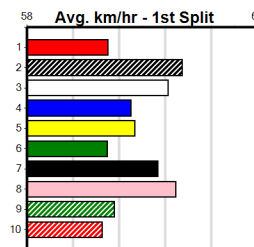

HIP POCKET BENDIGO (1-2 WINS)

Distance: 500m, Race Type: Tier 3 - Restricted Win, Total Prizemoney: $1,740
1st: $1,150, 2nd: $360, 3rd: $180, 4th: $50

HIBIKI BLUE (8) has raced well in stronger company of late and she can burn them off in the middle stages. MCIVOR JEWELS (5) is an improving type and she just needs some luck through the first bend. MCIVOR MORGAN (4) has claims

Watchdog Tips: **8** **5** **4** **3** **Bet:** **Win 8**

1

SHIMA HARLEY [7] Can miss the kick, gets buried back, tested **$14.00**
BD Dog May-22 Sire: FERNANDO BALE Dam: SHIMA CLASSIC Trainer: Donna Knight (Talbot)
Owner(s): G Mitchell
Winning Distances: < 300m (0) 300 - 399m (0) 400 - 499m (1) 500 - 599m (0) 600 - 699m (0) > 700m (0)
Winning Weights: 30.3(1)

Box	1st	2nd	3rd	4th	5th	6th	7th	8th
1								
2								
3								
4	1					1		
5		1	1					
6					1	1		1
7		1				1		
8								

Prize Best Starts Trk/Dts APM: $2480.00 FSTD 12-1-2-1 0-0-0-0 1184

2

SMOKIN' GRACIE [7] Can lead but will get very tired, place best **$9.00**
WF Bitch Feb-22 Sire: FERNANDO BALE Dam: MY DEWANA PENNY Trainer: David Kerr (Caldermeade)
Owner(s): Grace and Isai (SYN), S Grace, A Isai
Winning Distances: < 300m (0) 300 - 399m (0) 400 - 499m (1) 500 - 599m (0) 600 - 699m (0) > 700m (0)
Winning Weights: 26.8(1)

Box	1st	2nd	3rd	4th	5th	6th	7th	8th
1								
2								
3			1	1				
4					1			
5								
6	1			1				
7		1						
8								1

Prize Best Starts Trk/Dts APM: $1605.00 FSH 7-1-1-1 0-0-0-0 1575

3

HELLO LUNA [6] Settles on the speed, getting stronger, respect **$6.00**
BD Bitch Feb-22 Sire: WORM BURNER Dam: KICK NOW Trainer: Kate Jackson (Kamarooka)
Owner(s): H Savage
Winning Distances: < 300m (0) 300 - 399m (0) 400 - 499m (2) 500 - 599m (0) 600 - 699m (0) > 700m (0)
Winning Weights: 24.1(1) 24.3(1)

Box	1st	2nd	3rd	4th	5th	6th	7th	8th
1	1	2	1		1	1		
2		1	1					3
3		1				1		
4								
5			1					
6	1	1		1	1			1
7			1	1				
8		1	1	1				2

Prize Best Starts Trk/Dts APM: $5470.00 NBT 26-2-6-4 1-0-0-0 3836

4

MCIVOR MORGAN [7] Improving type, strong in the run home, threat **$9.00**
F Dog May-22 Sire: FERAL FRANKY Dam: MCIVOR VERNA Trainer: Julie Priest (Junortoun)
Owner(s): B Priest
Winning Distances: < 300m (0) 300 - 399m (0) 400 - 499m (1) 500 - 599m (0) 600 - 699m (0) > 700m (0)
Winning Weights: 34.8(1)

Box	1st	2nd	3rd	4th	5th	6th	7th	8th
1								
2								1
3		1						
4								
5	1	1	1					2
6								
7								2
8							1	

Prize Best Starts Trk/Dts APM: $1900.00 NBT 10-1-2-1 8-0-2-1 1428

5

MCIVOR JEWELS [6] Gutsy effort to score last time, main danger **$4.00**
RBD Bitch May-22 Sire: FERAL FRANKY Dam: MCIVOR VERNA Trainer: Julie Priest (Junortoun)
Owner(s): J Priest
Winning Distances: < 300m (0) 300 - 399m (0) 400 - 499m (2) 500 - 599m (0) 600 - 699m (0) > 700m (0)
Winning Weights: 26.9(1) 27.2(1)

Box	1st	2nd	3rd	4th	5th	6th	7th	8th
1								
2			1					
3								
4		1	1					
5	1	1				2		
6				1		1		
7								
8	1						1	

Prize Best Starts Trk/Dts APM: $4710.00 NBT 14-2-5-2 3-0-2-0 3885