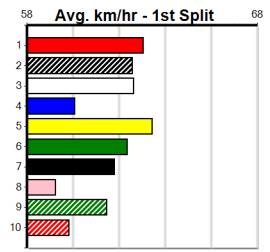

Bendigo
12
6:27PM
(VIC time)

SPORTSBET GO THE BLUE DOG

Distance: 425m, Race Type: Grade 5 T3, Total Prizemoney: $1,530
1st: $1,000, 2nd: $320, 3rd: $160, 4th: $50

MORAINÉ BELLA (1) returned to form with a strong win here last time and she is drawn to lead throughout again. CLASSY SHIFTER (5) regained some confidence last time and he can settle on the speed. BURNING LIQUOR (6) has solid claims

Watchdog Tips: **1** **5** **6** **4** **Bet:** **Win 1**

1

MORAINÉ BELLA [5] **Returned to form last time, well graded, yes** **$2.60**
BE Bitch Jul-21 Sire: FULLY LOADED Dam: MORAINÉ ROSIE Trainer: Briana Robertson -leech (Smeato)
Owner(s): MORAINÉ (SYN), G Judd, S Judd
Winning Distances: < 300m (0) 300 - 399m (4) 400 - 499m (2) 500 - 599m (0) 600 - 699m (0) > 700m (0)
Winning Weights: 26.5(1) 26.9(1) 27.0(1) 27.1(1) 28.0(1) 28.1(1)

Box	1st	2nd	3rd	4th	5th	6th	7th	8th
1								
2								
3	2							
4	1							
5				1				
6								
7	1							
8	2							

Prize Best Starts Trk/Dts APM: $6730.00, 24.35(8)-14/2/24, 28-6-0-2, 8-2-0-1, 3168

2

CRYMELON IVY [5] **Struggled for some time now, prefer others** **$21.00**
BD Bitch Apr-19 Sire: HAWK ALONE Dam: CRYMELON HOLLY Trainer: Ian Bibby (Warracknabeal)
Owner(s): BMBB (SYN), I Bibby, P Borradale, O MCGovern, J Bibby
Winning Distances: < 300m (0) 300 - 399m (0) 400 - 499m (3) 500 - 599m (0) 600 - 699m (0) > 700m (0)
Winning Weights: 26.5(1) 26.8(1) 27.0(1)

Box	1st	2nd	3rd	4th	5th	6th	7th	8th
1	1	1			2	1		
2	1	2	4	8	3	2	1	1
3	3	1	3	3	4	1		
4	1	2	1	2	5	2	1	
5	2	2	2	1	2			
6	2	1	3				1	1
7	1	3	5	2	4	2	1	
8	2	6	6	3	2	1	1	

Prize Best Starts Trk/Dts APM: $21053.57, NBT, 117-3-13-20, 4-0-0-1, 846

3

SHE'S ICONIC [5] **Front runner, down on confidence, place best** **$6.00**
BK Bitch May-21 Sire: SH AVATAR Dam: LA BAMBA ICON Trainer: Susan Trim (Campbells Forest)
Owner(s): G Nicoll
Winning Distances: < 300m (0) 300 - 399m (0) 400 - 499m (3) 500 - 599m (0) 600 - 699m (0) > 700m (0)
Winning Weights: 28.3(1) 28.6(2)

Box	1st	2nd	3rd	4th	5th	6th	7th	8th
1	3					1		
2							1	1
3								
4					1			
5								1
6						1	1	1
7								1
8								

Prize Best Starts Trk/Dts APM: $3000.00, 24.26(1)-15/11/23, 11-3-0-0, 9-3-0-0, 600

4

LALA SPEED [5] **Strong type, can find the rail early, keep safe** **$7.50**
RBD Dog May-21 Sire: KC AND ALL Dam: LALA SHIM Trainer: Donna Knight (Talbot)
Owner(s): G Mitchell
Winning Distances: < 300m (0) 300 - 399m (3) 400 - 499m (0) 500 - 599m (0) 600 - 699m (0) > 700m (0)
Winning Weights: 34.9(1) 35.1(1) 35.4(1)

Box	1st	2nd	3rd	4th	5th	6th	7th	8th
1	1	2	2	1	2	3	2	
2		3	3		1			
3	3	1	1					1
4	1	3	2	1	2	2	1	1
5			2	1	1	3	3	
6		1		1	1	1	1	
7	1		1	1	1	1	1	2
8			2	3		2	1	

Prize Best Starts Trk/Dts APM: $13130.00, NBT, 67-3-10-13, 10-0-2-0, 1708

5

CLASSY SHIFTER [5] **Regained some confidence last time, danger** **$4.00**
BK Dog Jun-20 Sire: ASTON DEE BEE Dam: SUMMER SKYE Trainer: Kevin Ashton (Charlton)
Owner(s): K Ashton
Winning Distances: < 300m (0) 300 - 399m (2) 400 - 499m (11) 500 - 599m (0) 600 - 699m (0) > 700m (0)
Winning Weights: 31.9(1) 32.0(1) 32.3(1) 32.4(2) 32.5(3) 32.6(1) 32.7(2) 33.0(1) 33.2(1)

Box	1st	2nd	3rd	4th	5th	6th	7th	8th
1	3	2	1	3	1	2	4	
2	4	1	2	1	3	2	1	2
3	3	2	1	1	1	1	1	
4	1	1	2	1	2	1	3	
5	1	2	1	4			2	3
6	2			1		1	3	3
7	2	1	3	2	1	1	2	1
8		3	3			2		1

Prize Best Starts Trk/Dts APM: $30283.39, 23.97(6)-27/1/23, 91-13-11-9, 50-8-8-4, 4125