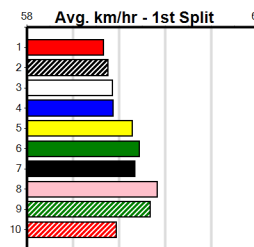

JARROD LARKIN CONCRETING

Distance: 425m, Race Type: Tier 3 - Grade 7, Total Prizemoney: $1,530
1st: $1,000, 2nd: $320, 3rd: $160, 4th: $50

ORSON AS (8) has raced well in stronger company to date and he should be primed to fire fresh.
HAVANA BLUEBIRD (7) was a gutsy 24.57 winner here and she is suitably drawn out wide. BLUE
NITROGEN (3) is an improving type.

Watchdog Tips: 8 7 3 4 **Bet:** Box Quinella 3,4,7,8 ($10 for 166.67%)

1

AMAZING STELLAR [7] **Strong maiden winner, this is harder, place hope** **$4.60**
BEBD Bitch **Nov-22** Sire: FERAL FRANKY Dam: HOT JEAN
Owner(s): M Davis Trainer: Tracy Elliot (Greenhill)
Winning Distances: < 300m (0) 300 - 399m (0) 400 - 499m (1) 500 - 599m (0) 600 - 699m (0) > 700m (0)
Winning Weights: 25.3(1)

Box	1st	2nd	3rd	4th	5th	6th	7th	8th
1	1							
2								
3					1	1		1
4								
5								
6								
7								
8								

Prize Best $1000.00
Starts 24.77(1)-8/6/24
Trk/Dts 4-1-0-0
APM 4-1-0-0
1000

2

SLINGER [7] **Needs room early, may get crowded, tough ask** **$16.00**
WBD Dog **Feb-22** Sire: FERNANDO BALE Dam: COSMIC SPARKLE
Owner(s): B Jacobs Trainer: Bruce Jacobs (Carisbrook)
Winning Distances: < 300m (0) 300 - 399m (0) 400 - 499m (1) 500 - 599m (0) 600 - 699m (0) > 700m (0)
Winning Weights: 30.9(1)

Box	1st	2nd	3rd	4th	5th	6th	7th	8th
1								
2	1		1	1				
3								
4					1			
5		1			1		2	
6			1	1	1	1	1	
7				1				
8								

Prize Best $2205.00
Starts FSH
Trk/Dts 13-1-1-2
APM 0-0-0-0
1182

3

BLUE NITROGEN [7] **Improving type, has early speed, threat** **$3.60**
BE Dog **Jun-22** Sire: FERNANDO BALE Dam: PALACE LADY
Owner(s): H Taylor Trainer: David Kerr (Caldermeade)
Winning Distances: < 300m (0) 300 - 399m (0) 400 - 499m (1) 500 - 599m (0) 600 - 699m (0) > 700m (0)
Winning Weights: 28.6(1)

Box	1st	2nd	3rd	4th	5th	6th	7th	8th
1	1			1				
2					1	1		
3								
4								
5			1					
6								
7								
8							1	

Prize Best $1235.00
Starts FSH
Trk/Dts 6-1-0-1
APM 0-0-0-0
1220

4

HERE COMES SHAKA [7] **Strong effort to score last time, must respect** **$8.00**
RBD Dog **Jul-22** Sire: FERAL FRANKY Dam: GAZER BALE
Owner(s): M Bewley Trainer: Debbie Bewley (Pentland Hills)
Winning Distances: < 300m (0) 300 - 399m (0) 400 - 499m (1) 500 - 599m (0) 600 - 699m (0) > 700m (0)
Winning Weights: 33.1(1)

Box	1st	2nd	3rd	4th	5th	6th	7th	8th
1								
2								
3								2
4	1							
5								
6								
7								
8				1				

Prize Best $1050.00
Starts NBT
Trk/Dts 4-1-0-0
APM 1-0-0-0
1050

5

TWO REASONS [7] **Poor strike rate, drawn to find bother, tested** **$21.00**
WF Dog **Dec-20** Sire: SENNACHIE Dam: WHAT FEELING
Owner(s): UGLIETTA (SYN), J Uglietta, M Uglietta Trainer: Joe Uglietta (Yan Yean)
Winning Distances: < 300m (0) 300 - 399m (1) 400 - 499m (0) 500 - 599m (0) 600 - 699m (0) > 700m (0)
Winning Weights: 33.2(1)

Box	1st	2nd	3rd	4th	5th	6th	7th	8th
1		1	1		2	1	1	
2	2	1	1	3				
3	2	2	1	3	1	1		
4	1	4	1	2	1			
5	1	1	2				1	
6		1						2
7	1		2			3		
8					4	1		

Prize Best $6470.00
Starts NBT
Trk/Dts 52-1-8-11
APM 1-0-0-0
1456