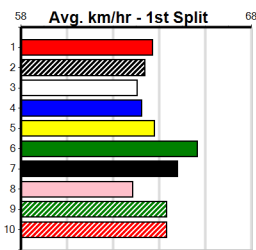

AG TYRES & WHEELS

Distance: 425m, Race Type: Grade 5 T3, Total Prizemoney: $1,530
1st: $1,000, 2nd: $320, 3rd: $160, 4th: $50

SUGAR BOWL ROSE (1) should pounce on the arm and she will get plenty of cover from the two early on. UNCONTESTED (3) is in career best form and she is capable of leading or coming from off the pace. VALLETTA DASH (6) can show early speed.

Watchdog Tips: **1** **3** **6** **5** **Bet:** Box Quinella 1,3,6 ($10 for 333.33%)

1

SUGAR BOWL ROSE [5] **Drawn to lead, gets cover early on, go close** **$3.40**

BK Bitch Nov-21 Sire: FERAL FRANKY Dam: LITTLE TUBBSY Trainer: Aroha Hemingway (Rochester)

Owner(s): A Hemingway
Winning Distances: < 300m (0) 300 - 399m (4) 400 - 499m (2) 500 - 599m (0) 600 - 699m (0) > 700m (0)
Winning Weights: 28.7(2) 28.8(1) 28.9(2) 29.0(1)

Rank	Dist	Wgt	Track	Date	Time	BOB	Margin	1st/2nd (Time)	PIR	Checked	Comment	WR	Split 1	S/P	Grade
2nd	(1)	29.3	410	HOR	R12	16-Apr-24	23.71	23.10	1.00L	MIRACLE BELLE (23.65)	Q/32		10.98	$1.60	5
5th	(3)	29.5	350	TRA	R12	19-Apr-24	20.17	19.44	5.50L	VICTORY CHAD (19.81)	M/65		6.91	$23.90	5
5th	(6)	29.4	395	MBR	R7	12-May-24	23.36	22.08	13.00	STREET BEAST (22.45)			5.39	$18.00	6
1st	(8)	28.9	390	SHP	R12	16-May-24	22.41	22.11	1.5L	THUNDER PIE (22.50)	M/22		8.67	$2.80	5
5th	(8)	29.2	410	HOR	R9	21-May-24	23.77	23.21	4.50L	ORSON FURY (23.47)	M/26		10.54	$9.80	5
1st	(2)	28.9	390	SHP	R10	30-May-24	22.33	22.15	3.25L	TWILIGHT SOFIA (22.54)	Q/11		8.55	$4.10	5
8th	(6)	29.1	410	HOR	R11	11-Jun-24	24.22	23.42	12.00	MORAINNE ARNIE (23.42)	M/87		10.82	$19.80	5
4th	(7)	28.6	400	GEL	R12	14-Jun-24	23.03	22.54	4.50L	TIME TO PROPHET (22.73)	M/46	SW	8.63	$17.70	5

Last 3 wins NOT included above

1st	(4)	28.7	410	HOR	R3	08-Aug-23	23.29	22.76	1.5L	CRUSH YOUR RUSH (23.39)	Q/11	SW	10.36	$24.20	7
1st	(6)	28.8	410	HOR	R9	03-Dec-23	23.15	23.15	0.10L	ASTON WESTERN (23.15)	Q/11		10.27	$5.40	6G
1st	(2)	29.0	390	SHP	R5	15-Feb-24	22.34	22.34	9.50L	SUNTANNED (22.99)	M/11	SW	8.49	$1.90	5

Box History

Bx	1st	2nd	3rd	4th	5th	6th	7th	8th
1	1	5			1			1
2	2	2			1			2
3	3	2	2	4	3	1		
4	1	1		3		1		
5	5				1			2
6	1	2			3			1
7	1	2	1	3	1	1	2	
8	1	1			1			1

Prize Best Starts Trk/Dts APM $19410.00 NBT 60-6-13-7 3-0-0-0 6277