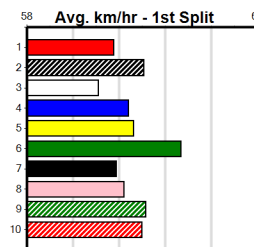

CAMPBELL'S COMMENTS

Distance: 425m, Race Type: Grade 5 T3, Total Prizemoney: $1,530
1st: $1,000, 2nd: $320, 3rd: $160, 4th: $50

DEMONESS (6) led for a long way here two runs back and she will find this a lot easier. URANA FERNANDO (7) has a good record here and he will get a nice cart across early on. SENNA FOREVER (4) is more than capable.

Watchdog Tips: 6 7 4 5 **Bet:** Win 6

1

ACE REDEEMER [5] **$8.00**

Good record from this draw, can run a drum

BK Bitch Aug-21 Sire: MY REDEEMER Dam: SCOTTISH PRIDE

Owner(s): M Perry **Trainer: Jordan Formosa (Heathcote)**

Winning Distances: < 300m (0) 300 - 399m (3) 400 - 499m (0) 500 - 599m (0) 600 - 699m (0) > 700m (0)

Winning Weights: 27.0(1) 28.1(2)

Run	Box	Wgt	Dist	Track	Date	Time	BON	Margin	1st/2nd (Time)	PIR	Checked	Comment	WR	Split 1	S/P	Grade
5th (3)	28.3	425	BEN	R9	14-Apr-24	24.82	24.03	10.00	COCONUT MIA (24.15)	M/877	.	.	.	7.17	$18.90	T3-6
3rd (3)	28.3	425	BEN	R10	17-Apr-24	24.89	24.30	1.00L	SANDY'S LARA (24.82)	M/644	.	.	.	6.87	$4.80	6G
1st (8)	28.1	390	SHP	R9	25-Apr-24	22.65	22.31	1.00L	RUNNING RIVER (22.71)	S/43	.	.	.	8.80	$4.40	6G
4th (7)	28.0	390	SHP	R12	02-May-24	23.08	22.35	1.25L	FEATHERS (23.00)	M/54	.	.	.	8.80	$20.30	T3-5
5th (8)	28.1	390	SHP	R10	09-May-24	22.86	22.22	9.00L	KINGSVILLE COMET (22.23)	S/87	.	.	.	9.05	$20.90	5
4th (2)	27.8	425	BEN	R10	29-May-24	24.59	24.04	1.00L	SMILING SPANIARD (24.53)	M/344	.	.	.	6.72	$5.10	T3-5
5th (1)	27.8	425	BEN	R6	08-Jun-24	24.84	24.27	8.50L	GEORGE'S BEST (24.27)	Q/125	.	.	.	6.68	$44.90	5
3rd (4)	28.0	425	BEN	R7	12-Jun-24	24.56	23.95	2.75L	LUCKY FERNANDO (24.38)	M/443	.	.	.	6.72	$8.80	5

Last 3 wins NOT included above

1st (5)	27.0	385	SHP	R2	25-May-23	22.37	22.02	1.75L	MARKET MAGIC (22.48)	M/33	.	.	.	8.51	$2.50	M
1st (1)	28.1	385	SHP	R10	17-Aug-23	22.21	22.02	1.5L	MYSTICAL SKYE (22.31)	Q/11	.	.	SW	8.34	$3.40	T3-7

Box History

Bx	1st	2nd	3rd	4th	5th	6th	7th	8th
1	1	1	3		1			
2				2	1			
3		1	4	3	1	1		1
4	1	1	2		3	1		1
5	1	1	1	3				1
6			1		1	1	2	
7				1	4	1	1	
8	1	1	1	1	1			

Prize Best Starts Trk/Dts APM

$8816.25
NBT
54-3-5-14
19-0-2-5
2710