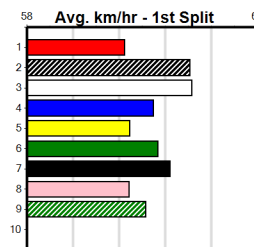

MADE SOLUTIONS ELECTRICAL AND DATA

Distance: 425m, Race Type: Tier 3 - Grade 6, Total Prizemoney: $1,530
1st: $1,000, 2nd: $320, 3rd: $160, 4th: $50

HEART OF DARTS (2) has been ultra impressive in her past three and she will prove hard to reel in.
SPIT THE CHIPS (6) has a nice turn of foot and he likes to stay wide in his races. MALA ANGEL (3) will be prominent throughout.

Watchdog Tips: 2 6 3 7 Bet: Win 2

ALVIN DELIGHT [6] Long time since his last win, prefer to watch $26.00
BK Dog Nov-19 Sire: ORSON ALLEN Dam: RUNAROUND SUSAN
Owner(s): S Trim
Trainer: Peter Trim (Campbells Forest)
Winning Distances: < 300m (0) 300 - 399m (0) 400 - 499m (2) 500 - 599m (0) 600 - 699m (0) > 700m (0)
Winning Weights: 31.1(1) 31.3(1)
Box History table and Prize Best Starts table included.

HEART OF DARTS [6] Shows promise, can pounce on the arm, yes $2.60
BKW Bitch Jan-22 Sire: FARLEY TURBO Dam: PRINCESS MARJEN
Owner(s): BELLE ZAC AND CHARLIE (SYN), M Tabb, S Tabb
Trainer: Mathew Tabb (Lara)
Winning Distances: < 300m (0) 300 - 399m (2) 400 - 499m (0) 500 - 599m (0) 600 - 699m (0) > 700m (0)
Winning Weights: 28.8(1) 29.2(1)
Box History table and Prize Best Starts table included.

MALA ANGEL [6] Consistent type, settles on the pace, threat $7.00
BK Bitch Apr-22 Sire: FERNANDO BALE Dam: ANGEL DASH
Owner(s): Noble men racing (SYN), T Dray, R Mayes
Trainer: Jason Sharp (Lara)
Winning Distances: < 300m (0) 300 - 399m (1) 400 - 499m (1) 500 - 599m (0) 600 - 699m (0) > 700m (0)
Winning Weights: 25.8(1) 26.2(1)
Box History table and Prize Best Starts table included.

ORIENTAL EMERALD [6] Tough draw but has some talent, place hope $9.00
BK Bitch Mar-22 Sire: ZIPPING GARTH Dam: ORIENTAL JEWEL
Owner(s): N Hebart
Trainer: Paula Boots (Merrigum)
Winning Distances: < 300m (0) 300 - 399m (2) 400 - 499m (0) 500 - 599m (0) 600 - 699m (0) > 700m (0)
Winning Weights: 27.8(1) 28.4(1)
Box History table and Prize Best Starts table included.

DAINTY FOLLY [6] Well down the track in her past eight, tested $16.00
BK Bitch Sep-21 Sire: ASTON KIMETTO Dam: SHANAKEE
Owner(s): Reynolds Cram (SYN), C Reynolds, B Cram
Trainer: Chris Reynolds (Little River)
Winning Distances: < 300m (0) 300 - 399m (0) 400 - 499m (2) 500 - 599m (0) 600 - 699m (0) > 700m (0)
Winning Weights: 28.8(1) 29.1(1)
Box History table and Prize Best Starts table included.