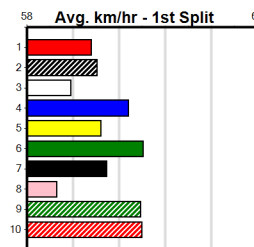

BENDIGO ADVERTISER

Distance: 425m, Race Type: Tier 3 - Maiden, Total Prizemoney: $1,530
1st: $1,000, 2nd: $320, 3rd: $160, 4th: $50

READY TO STAGGER (6) should have enough pace to cross and lead and she gets her chance to break through. PARNASSUS (5) has been placed in three of six here and he can settle near the speed. JUNIOR RUSLIE (1) is getting stronger all the time

Watchdog Tips: 6 5 1 8 Bet: Win 6

Horse card for JUNIOR RUSLIE [M], Led for a long way last time, can threaten $6.50. Includes details on sire, dam, owner, and winning weights.

Horse card for BARELLEN SILK [M], Steadily placed at Horsham, needs it easier $12.00. Includes details on sire, dam, owner, and winning weights.

Horse card for IT'S ALL SHOW [M], Yet to impress, needs more time, tough ask $16.00. Includes details on sire, dam, owner, and winning weights.

Horse card for MY GIRL KELLIE [M], Can show early speed at times, place claims $8.00. Includes details on sire, dam, owner, and winning weights.

Horse card for PARNASSUS [M] Biks, Had a few chances but has talent, danger $4.80. Includes details on sire, dam, owner, and winning weights.