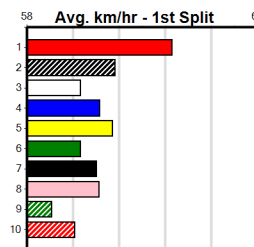

SPORTSBET NOBODY DOES IT EASIER

Distance: 425m, Race Type: Tier 3 - Maiden, Total Prizemoney: $1,530
1st: $1,000, 2nd: $320, 3rd: $160, 4th: $50

TEAM FARRIER (4) has been placed in three of four and he should burn them off in the middle stages. KRAKEN TILLY (1) resumes from a spell and she showed plenty of talent in her first prep. SOHO JILL (6) can show some improvement.

Watchdog Tips: 4 1 6 5 **Bet:** Win 4

	Form Box	Wgt Dist Track	Date	Time	BON	Margin	1st/2nd (Time)	PIR	Checked	Comment	W/R	Split 1	S/P	Grade
1	KRAKEN TILLY [M] $3.60													
	Resuming, showed promise last prep, danger													
	BK Bitch Dec-21 Sire: RAW ABILITY Dam: KRAKEN BAM BAM													
	Owner(s): EYLES (SYN), K Eyles, H Eyles, D Eyles													
	Trainer: Helen Eyles (Murchison)													
	Winning Distances: < 300m (0) 300 - 399m (0) 400 - 499m (0) 500 - 599m (0) 600 - 699m (0) > 700m (0)													
	Winning Weights:													
	5th (1) 29.9 390 SHP R2 21-Oct-23 23.04 22.11 13.00 TOKYO HEIST (22.19) M/55 . . . . . 8.95 $9.70 M													
	2nd (2) 29.9 390 SHP R2 09-Nov-23 22.63 22.19 1.75L SPOILER ALERT (22.50) M/22 . . . . . 8.94 $3.40 M													
	2nd (8) 29.9 390 SHP R3 16-Nov-23 22.48 22.20 1.75L MORAIN BELLA (22.37) M/22 . . . . . 8.50 $2.20 T3-M													
2	BARELLEN MOON [M] $16.00													
	One paced to date, will need to find plenty													
	BD Bitch Apr-22 Sire: FERAL FRANKY Dam: BARELLEN PEARL													
	Owner(s): A King													
	Trainer: Alfred King (Sulky)													
	Winning Distances: < 300m (0) 300 - 399m (0) 400 - 499m (0) 500 - 599m (0) 600 - 699m (0) > 700m (0)													
	Winning Weights:													
	5th (1) 29.1 410 HOR R1 09-Apr-24 24.10 23.26 10.00 YASH BALE (23.42) M/65 . . . . . 10.74 $33.10 MH													
	8th (2) 29.2 410 HOR R3 16-Apr-24 24.02 23.10 13.00 YASH BALE (23.17) M/66 . . . . . 10.74 $55.20 MF													
	7th (6) 29.3 425 BEN R2 26-Apr-24 24.86 23.85 12.00 BIT COOL (24.08) S/777 . . . . . 6.86 $20.90 M													
3	RHYME DUST [M] $10.00													
	Steady trial effort at Shepparton, place best													
	BK Dog Mar-22 Sire: ASTON DUKE Dam: TIBIALIS													
	Owner(s): J Duncan													
	Trainer: Josh Duncan (Heathcote)													
	Winning Distances: < 300m (0) 300 - 399m (0) 400 - 499m (0) 500 - 599m (0) 600 - 699m (0) > 700m (0)													
	Winning Weights:													
	4th (1) 30.7 400 MTG R2 28-Apr-24 23.96 22.87 6.00L ASTON BOEING (23.53) . . . . . 11.30 $23.00 M													
	4th (2) 30.5 512 MTG R3 05-May-24 31.29 29.86 18.00 MAGIC TOM (30.02) 4.65 $21.00 XM6													
	6th (6) 31.0 425 BEN R1 11-May-24 25.51 24.05 14.00 MAX TANGO (24.59) M/656 . . . . . 6.86 $16.30 M													
4	TEAM FARRIER [M] $2.80													
	Impressive to date, good mid race pace, yes													
	DKBD Dog Dec-21 Sire: HARD STYLE RICO Dam: AYIA SOPHIA													
	Owner(s): C Gorgioski													
	Trainer: Jeff Gorgioski (Stanhope)													
	Winning Distances: < 300m (0) 300 - 399m (0) 400 - 499m (0) 500 - 599m (0) 600 - 699m (0) > 700m (0)													
	Winning Weights:													
	2nd (2) 34.5 390 BAL R1 22-May-24 22.52 21.85 1.75L LETHAL AVENGER (22.41) M/22 . . . . . 8.62 $9.60 M													
	6th (1) 34.7 390 SHP R1 27-May-24 23.15 21.84 14.00 FINANCIAL NEWS (22.20) S/56 . . . . . 8.80 $6.00 M													
	2nd (8) 35.1 425 BEN R1 08-Jun-24 24.79 24.27 3.25L BRIAN'S WORLD (24.58) M/542 . . . . . 6.89 $1.90 M													
5	WHERE'S MY MOJO [M] $6.00													
	Luckless since his debut placing, can atone													
	BK Dog Jun-21 Sire: FERAL FRANKY Dam: SO MUCH MOJO													
	Owner(s): K Houlahan													
	Trainer: Kerry Houlahan (Lang Lang)													
	Winning Distances: < 300m (0) 300 - 399m (0) 400 - 499m (0) 500 - 599m (0) 600 - 699m (0) > 700m (0)													
	Winning Weights:													
	2nd (1) 31.4 400 WGL R3 14-May-24 23.42 22.61 0.05L ODIN BALE (23.42) Q/21 . . . . . 8.51 $12.60 M													
	4th (2) 31.4 400 WGL R1 21-May-24 24.04 22.56 14.00 RED ED (23.06) Q/44 . . . . . 8.82 $5.10 M													
	8th (1) 31.2 390 BAL R1 12-Jun-24 23.76 22.07 19.00 FLYING PETAL (22.48) M/88 . . . . . W 8.87 $31.80 M