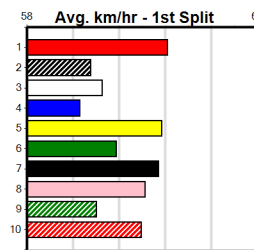

PETER BROWN CUSTOM HOMES

Distance: 500m, Race Type: Grade 5 T3, Total Prizemoney: $1,740
1st: $1,150, 2nd: $360, 3rd: $180, 4th: $50

BUY DIRT (2) has turned in some eye catching performances of late and he will be suited to this distance range. JUNKYARD PRINCE (6) will find this easier than his most recent racing and he can settle on the speed. WHITE SHIRAZ (8) has claims

Watchdog Tips: 2 6 8 3 Bet: Box Quinella 2,6,8 ($10 for 333.33%)

TANTANGARA GIRL [5] Talented but can push up the track, finds bother $7.50
WBK Bitch Aug-21 Sire: FERNANDO BALE Dam: CAPTAIN JACKIE
Owner(s): D Shovan
Trainer: David Shovan (Powlett Planes)
Winning Distances: < 300m (0) 300 - 399m (1) 400 - 499m (3) 500 - 599m (1) 600 - 699m (0) > 700m (0)
Winning Weights: 24.2(1) 24.3(1) 24.4(1) 24.6(1) 25.2(1)
Box History table and Prizemoney details.

BUY DIRT [5] Racing well, looking for this journey, yes $4.60
DKBD Dog Apr-21 Sire: BARCIA BALE Dam: AMY'S FIREWORK
Owner(s): Belinda Connolly and Shane Connolly (SYN), S Connolly, B Connolly
Trainer: Belinda Connolly (Caldermeade)
Winning Distances: < 300m (0) 300 - 399m (0) 400 - 499m (6) 500 - 599m (0) 600 - 699m (0) > 700m (0)
Winning Weights: 36.1(1) 36.7(1) 37.6(3) 38.0(1)
Box History table and Prizemoney details.

SUNSHINE GOLD [5] Handily placed in his past three, respect $6.00
RBD Dog Feb-21 Sire: BERNARDO Dam: CRUISY'S ROSE
Owner(s): D Sheridan
Trainer: Douglas Sheridan (Talbot)
Winning Distances: < 300m (0) 300 - 399m (3) 400 - 499m (1) 500 - 599m (0) 600 - 699m (0) > 700m (0)
Winning Weights: 29.9(1) 30.0(2) 30.1(1)
Box History table and Prizemoney details.

ZIPPING THOR (NSW)[5] Racing many lengths below his best, tough ask $21.00
BD Dog Feb-20 Sire: GOODESY Dam: ZIPPING ABBY
Owner(s): R Tolson
Trainer: Robert Tolson (Maryborough)
Winning Distances: < 300m (0) 300 - 399m (0) 400 - 499m (9) 500 - 599m (4) 600 - 699m (0) > 700m (0)
Winning Weights: 31.6(2) 31.8(1) 31.9(3) 32.0(3) 32.2(2) 32.3(2)
Box History table and Prizemoney details.

CAB FARE HOME (NSW)[5] Can show early speed at times, place hope $8.00
BK Dog Jan-20 Sire: COLLISION Dam: FIERY CRASH
Owner(s): THE RAT PACK (SYN), B Bertschik, T Cerra, C Woodruff
Trainer: Cameron Taylor (Neilborough)
Winning Distances: < 300m (0) 300 - 399m (1) 400 - 499m (3) 500 - 599m (2) 600 - 699m (0) > 700m (0)
Winning Weights: 29.7(1) 30.2(1) 30.3(1) 30.4(1) 30.6(1) 30.7(1)
Box History table and Prizemoney details.