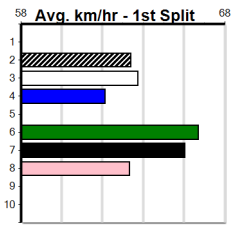

SWEET NETTY'S CATERING

Distance: 390m, Race Type: Mixed 6/7, Total Prizemoney: $2,925
1st: $1,950, 2nd: $600, 3rd: $300, 4th: $75

9

9:45PM

(VIC time)

NATALIE BALE (6) is armed with a dynamic turn of foot and she may be off and gone through the bend. ASTON RECORD (3) showed plenty of promise in his first prep and he should be primed to fire fresh. FLYING PETAL (2) can show early speed.

Watchdog Tips:

6

3

2

8

Bet:

Win 6