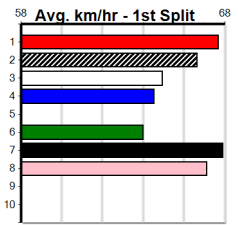

PAUA OF BUDDY AT STUD

Distance: 450m, Race Type: Mixed 4/5, Total Prizemoney: $3,360
1st: $2,250, 2nd: $690, 3rd: $345, 4th: $75

Watchdog Tips:

7

8

6

1

Bet:

Win 7

1 GRAND TOURER [5]	<i>Big engine but prefer out wide, place best</i>											Winning Boxes							
BDW D Jan-22 TOMMY SHELBY	MEPUNGA PRUE											$4.60							
Trainer: Stephen Bruce (Warrnambool)																			
5th (6) 33.6 450 WBL R8 01-May-24 25.34 24.99	1.75LQUINLAN BALE (25.23) M/322 . . . . 6.53 $6.60 S											Prize Best $34,993.13							
4th (8) 33.6 450 BAL R5 08-May-24 25.22 24.83	3.25LFERNANDO PHIL (24.99) M/436 . . . . 6.64 $7.60 SH											NBT							
1st (2) 33.8 410 HOR R11 14-May-24 23.14 23.14	0.50LGAS LANTERN (23.17) Q/22 . . . . 10.34 $1.50 X45											Starts 34-12-5-2							
1st (7) 32.1 390 WBL R9 13-Jun-24 21.84 21.84	5.50LBELLA SUGAR (22.20) M/11 . . . . 8.45 $1.90 X45											Trk/Dst 3-0-1-0							
APM $17610																			
Owner(s): C Smith																			

2 UNCLE ROSCO [5]	<i>Wide runner underneath is a worry, risky</i>											Winning Boxes							
WBE D Feb-21 FERNANDO BALE	ROSE PETAL ZARR											$18.00							
Trainer: Ross Lyons (Longlea)																			
3rd (2) 33.9 390 SHP R6 13-May-24 22.15 21.99	2.50LRIENDO (21.99) M/53 . . . . 8.67 $28.90 S											Prize Best $34,030.00							
3rd (8) 33.8 350 HVL R7 19-May-24 19.75 19.28	0.75LSODA HELEN (19.70) M/2 . . . . 6.57 $5.60 5H											FSTD							
1st (4) 33.6 410 HOR R10 04-Jun-24 23.07 22.97	5.00LSHOW THE MAGIC (23.42) Q/11 . . . . 10.19 $1.80 X45											Starts 42-12-9-7							
1st (1) 33.4 410 HOR R6 11-Jun-24 23.98 23.42	0.50LTOMMY TEQUILA (24.01) Q/11 . . . . 10.51 $1.90 X34											Trk/Dst 0-0-0-0							
APM $12838																			
Owner(s): K Mcglone																			

3 BORACAY STORM [4]	<i>Rises in class, may need to lead, place best</i>											Winning Boxes							
BD D May-22 FERAL FRANKY	MIAMI FERNANDO											$10.00							
Trainer: David Geall (Lara)																			
3rd (2) 31.3 460 GEL R8 17-May-24 26.32 25.87	6.50LGUNAI BOLD (25.87) S/433 . . . . 6.68 $17.10 X45											Prize Best $19,405.00							
1st (3) 31.2 400 GEL R5 01-Jun-24 22.49 22.41	1.25LSO CERTAIN (22.57) M/21 . . . . 8.48 $9.30 X34											25.23							
3rd (1) 31.6 400 GEL R4 07-Jun-24 22.77 22.31	4.00LDESCRIPTION (22.49) S/32 . . . . 8.50 $4.10 SH											Starts 22-7-4-5							
7th (2) 31.2 395 TRA R6 14-Jun-24 22.49 21.79	6.50LAUSSIE SUPREME (22.04) M/555 . . . . 3.76 $4.20 SH											Trk/Dst 3-1-1-0							
APM $12108																			
Owner(s): William & Judd (SYN), J Ahern, J Ahern																			

4 DOLLAR BUCKS [4]	<i>Down on confidence, may need it a tad easier</i>											Winning Boxes							
BK D Sep-21 ZAMBORA BROCKIE	CAWBOURNE DOLLY											$10.00							
Trainer: Troy Deglaitis (Moolap)																			
7th (6) 33.7 460 GEL R8 12-Feb-24 26.56 25.79	12.00LSODA FRANK (25.79) M/456 . . V21 . 6.68 $8.10 X45											Prize Best $12,605.00							
1st (8) 33.8 400 GEL R11 27-Apr-24 22.42 22.35	1.00LMAXIMUM SHANAE (22.48) M/32 . . . . 8.46 $3.50 5											25.18							
5th (6) 33.7 450 WBL R8 09-May-24 25.95 25.27	7.50LNAVY BLUE BUZZ (25.44) Q/555 . . . . 6.85 $5.30 X45											Starts 18-6-1-1							
5th (8) 33.8 460 GEL R6 25-May-24 26.32 25.62	7.00LDESTRUCTIVELY (25.84) S/755 . . . . 6.76 $5.30 5											Trk/Dst 3-1-1-0							
APM $4531																			
Owner(s): T Deglaitis																			

5 *** VACANT BOX ***												Winning Boxes							
Trainer:																			
Owner(s):