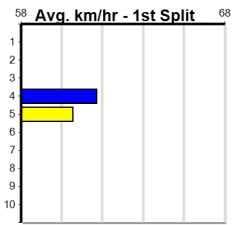

Ballarat

BALLARAT FUNCTION CENTRE

Distance: 390m, Race Type: Maiden, Total Prizemoney: $2,535
1st: $1,680, 2nd: $520, 3rd: $260, 4th: $75

1
7:00PM
(VIC time)

MY GIRL MONA (5) was far from disgraced when placed on debut and she looks suited in this event.
SAILAWAY BUDDY (6) is a well bred type and he is sure to have plenty of support on debut. ASTON WASHINGTON (7) must be respected on debut

Watchdog Tips: **5** **6** **7** **8** **Bet:** **Box Quinella 5,6,7 ($10 for 333.33%)**

Form	Box	Weight	Dist	Track	Date	Time	BON	Margin	1st/2nd (Time)	PIR	Checked	Comment	W/R	Split 1	S/P	Grade	
1	TONKA BALE (NSW)[M]											<i>Resuming, may need a run or two, tested</i>					
BK	D				Jul-22		ALLEN DEED					QUIP ALLEN					
Trainer: Donna Pace (Scarsdale) $10.00																	
8th (7) 30.9 375 BHL R1 21-Apr-24 23.01 21.47 15.00TIME SPENT (21.95) $7.50 M																	
Owner(s): D Pace																	
<table border="1"> <thead> <tr><th colspan="8">Winning Boxes</th></tr> <tr><th>1</th><th>2</th><th>3</th><th>4</th><th>5</th><th>6</th><th>7</th><th>8</th></tr> </thead> <tbody> <tr><td>Prize</td><td></td><td></td><td></td><td></td><td></td><td></td><td></td></tr> <tr><td>Best</td><td></td><td></td><td></td><td></td><td></td><td></td><td></td></tr> <tr><td>Starts</td><td></td><td></td><td></td><td></td><td></td><td></td><td></td></tr> <tr><td>Trk/Dst</td><td></td><td></td><td></td><td></td><td></td><td></td><td></td></tr> <tr><td>APM</td><td></td><td></td><td></td><td></td><td></td><td></td><td></td></tr> </tbody> </table>																	
2	HEY ELLA [M]											<i>Dam line has produced some classy types</i>					
RF	B				Mar-22		FERNANDO BALE					AMELIA ELLA					
Trainer: Ross Boag (Smythes Creek) $8.00																	
Owner(s): M Alexander																	
<table border="1"> <thead> <tr><th colspan="8">Winning Boxes</th></tr> <tr><th>1</th><th>2</th><th>3</th><th>4</th><th>5</th><th>6</th><th>7</th><th>8</th></tr> </thead> <tbody> <tr><td>Prize</td><td></td><td></td><td></td><td></td><td></td><td></td><td></td></tr> <tr><td>Best</td><td></td><td></td><td></td><td></td><td></td><td></td><td></td></tr> <tr><td>Starts</td><td></td><td></td><td></td><td></td><td></td><td></td><td></td></tr> <tr><td>Trk/Dst</td><td></td><td></td><td></td><td></td><td></td><td></td><td></td></tr> <tr><td>APM</td><td></td><td></td><td></td><td></td><td></td><td></td><td></td></tr> </tbody> </table>																	
3	PAW YONDER (NSW)[M]											<i>Better for the run on debut, place claims</i>					
RBD	D				Jul-22		DYNA TRON					HADEEL BALE					
Trainer: Deborah Coleman (Lara) $6.50																	
4th (4) 35.7 395 TRA R2 17-May-24 23.03 21.87 4.75LSNOWFEST (22.70) M/322 . . . . . 3.81 $4.70 M																	
Owner(s): B Wheeler																	
<table border="1"> <thead> <tr><th colspan="8">Winning Boxes</th></tr> <tr><th>1</th><th>2</th><th>3</th><th>4</th><th>5</th><th>6</th><th>7</th><th>8</th></tr> </thead> <tbody> <tr><td>Prize</td><td></td><td></td><td></td><td></td><td></td><td></td><td></td></tr> <tr><td>Best</td><td></td><td></td><td></td><td></td><td></td><td></td><td></td></tr> <tr><td>Starts</td><td></td><td></td><td></td><td></td><td></td><td></td><td></td></tr> <tr><td>Trk/Dst</td><td></td><td></td><td></td><td></td><td></td><td></td><td></td></tr> <tr><td>APM</td><td></td><td></td><td></td><td></td><td></td><td></td><td></td></tr> </tbody> </table>																	
4	CONNOR'S FLYER [M]											<i>Well down the track on debut, prefer to watch</i>					
BE	B				Apr-22		MY REDEEMER					LIVERPOOL FLYER					
Trainer: Gregory Mcrae (Smythes Creek) $16.00																	
5th (2) 25.9 390 BAL R2 12-Jun-24 23.16 22.07 15.00LHOME TOWN (22.18) M/54 . . . . . 8.56 $20.60 M																	
Owner(s): Bee Gee Mac (SYN), G Mcrae, B Mcrae																	
<table border="1"> <thead> <tr><th colspan="8">Winning Boxes</th></tr> <tr><th>1</th><th>2</th><th>3</th><th>4</th><th>5</th><th>6</th><th>7</th><th>8</th></tr> </thead> <tbody> <tr><td>Prize</td><td></td><td></td><td></td><td></td><td></td><td></td><td></td></tr> <tr><td>Best</td><td></td><td></td><td></td><td></td><td></td><td></td><td></td></tr> <tr><td>Starts</td><td></td><td></td><td></td><td></td><td></td><td></td><td></td></tr> <tr><td>Trk/Dst</td><td></td><td></td><td></td><td></td><td></td><td></td><td></td></tr> <tr><td>APM</td><td></td><td></td><td></td><td></td><td></td><td></td><td></td></tr> </tbody> </table>																	
5	MY GIRL MONA (NSW)[M]											<i>Far from disgraced on debut, hard to hold out</i>					
BK	B				Oct-22		FERNANDO BALE					ZAMBORA LULU					
Trainer: Trent Blacker (Mitchell Park) $3.40																	
3rd (7) 24.3 390 BAL R1 12-Jun-24 22.82 22.07 5.00FLYING PETAL (22.48) M/33 . . . . . 8.66 $19.30 M																	
Owner(s): C Azzopardi