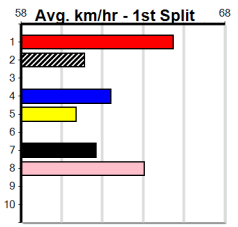

Ballarat

SPORTSBET FINAL

Distance: 450m, Race Type: Maiden, Total Prizemoney: $2,925
1st: $1,950, 2nd: $600, 3rd: $300, 4th: $75

2

7:18PM
(VIC time)

FABIO GIBLET (1) led for a long way on debut and he can go one better tonight. MERL'S LAD (4) was well supported in his luckless debut run and he can make amends this time around. ASTON BREEZE (7) can run a cheeky race.

Watchdog Tips: **1** **4** **7** **2** **Bet:** **Win 1**

Form	Box	Weight	Dist	Track	Date	Time	BON	Margin	1st/2nd (Time)	PIR	Checked	Comment	W/R	Split 1	S/P	Grade
1																
FABIO GIBLET [M] <i>Impressive on debut, well drawn, go close</i>																
F	D				Oct-22		FERAL FRANKY					HAPPY RUBY			$2.40	
Trainer: Rebecca Gibbons (Avalon)																
2nd (5) 32.7 400 GEL R2 14-Jun-24 22.82 22.54 0.50LBEND YOUR EAR (22.79) M/41 . . . . . 8.62 $6.10 M																
Owner(s): R Gibbons																
<table border="1"> <thead> <tr><th colspan="8">Winning Boxes</th></tr> <tr><th>1</th><th>2</th><th>3</th><th>4</th><th>5</th><th>6</th><th>7</th><th>8</th></tr> </thead> <tbody> <tr><td>Prize</td><td></td><td></td><td></td><td></td><td></td><td></td><td></td></tr> <tr><td>Best</td><td></td><td></td><td></td><td></td><td></td><td></td><td></td></tr> <tr><td>Starts</td><td></td><td></td><td></td><td></td><td></td><td></td><td></td></tr> <tr><td>Trk/Dst</td><td></td><td></td><td></td><td></td><td></td><td></td><td></td></tr> <tr><td>APM</td><td></td><td></td><td></td><td></td><td></td><td></td><td></td></tr> </tbody> </table>																
2																
ASTON FLURRY [M] <i>Well supported on debut, can atone, respect</i>																
BE	B				Aug-22		ASTON RUPEE					ASTON ZEPHYR			$6.00	
Trainer: Benjamin Magri (Avalon)																
6th (4) 30.6 410 HOR R1 11-Jun-24 24.83 23.42 10.00LTANAYA (24.13) M/66 . . . . . 11.07 $3.60 M																
Owner(s): R Borda																
<table border="1"> <thead> <tr><th colspan="8">Winning Boxes</th></tr> <tr><th>1</th><th>2</th><th>3</th><th>4</th><th>5</th><th>6</th><th>7</th><th>8</th></tr> </thead> <tbody> <tr><td>Prize</td><td></td><td></td><td></td><td></td><td></td><td></td><td></td></tr> <tr><td>Best</td><td></td><td></td><td></td><td></td><td></td><td></td><td></td></tr> <tr><td>Starts</td><td></td><td></td><td></td><td></td><td></td><td></td><td></td></tr> <tr><td>Trk/Dst</td><td></td><td></td><td></td><td></td><td></td><td></td><td></td></tr> <tr><td>APM</td><td></td><td></td><td></td><td></td><td></td><td></td><td></td></tr> </tbody> </table>																
3																
*** VACANT BOX ***																
Trainer:																
Owner(s):																
4																
MERL'S LAD [M] <i>Luckless on debut, better for the run, danger</i>																
BK	D				Aug-22		FLYING RICCIARDO					MISS MORRISSET			$4.00	
Trainer: David Geall (Lara)																
5th (3) 31.5 425 BEN R1 17-May-24 25.26 23.88 2.75LLITTLE TIC (25.09) M/245 . . . . . 6.72 $2.10 M																
Owner(s): SPARKIES (SYN), M Evans, R Lia																
<table border="1"> <thead> <tr><th colspan="8">Winning Boxes</th></tr> <tr><th>1</th><th>2</th><th>3</th><th>4</th><th>5</th><th>6</th><th>7</th><th>8</th></tr> </thead> <tbody> <tr><td>Prize</td><td></td><td></td><td></td><td></td><td></td><td></td><td></td></tr> <tr><td>Best</td><td></td><td></td><td></td><td></td><td></td><td></td><td></td></tr> <tr><td>Starts</td><td></td><td></td><td></td><td></td><td></td><td></td><td></td></tr> <tr><td>Trk/Dst</td><td></td><td></td><td></td><td></td><td></td><td></td><td></td></tr> <tr><td>APM</td><td></td><td></td><td></td><td></td><td></td><td></td><td></td></tr> </tbody> </table>																
5																
RIVIA OROCHI [M] <i>One paced to date, drawn to find bother, no</i>																
BK	B				Jul-22		ALLEN DEED					RIVIA BALE			$16.00	
Trainer: Thomas Dailly (Anakie)																
5th (8) 28.8 460 GEL R4 10-May-24 26.94 25.63 11.00LPAW LOU LOU (26.20) M/344 . . . . . 6.89 $13.60 M																
4th (3) 28.7 460 GEL R4 21-May-24 26.69 25.73 5.50LRIVIA ROBIN (26.34) M/554 . . . . . 6.94 $5.10 M																
8th (6) 28.9 450 BAL R2 26-May-24 26.34 24.76 10.00LAKELA JUDO (25.64) M/888 . . . . . 7.22 $48.30 M																
5th (3) 29.1 450 BAL R9 31-May-24 26.20 24.81 7.00LRIVIA ZORO (25.72) M/565 . . . . . 6.95 $44.10 M																
Owner(s): DAILLY GREYHOUND FARMS (SYN), G Dailly, T Dailly