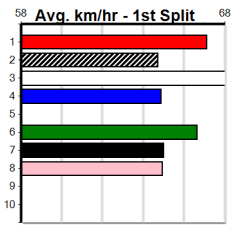

TOWN & COUNTRY LINE MARKING

10

10:05PM

(VIC time)

Distance: 390m, Race Type: Grade 5, Total Prizemoney: \$2,925
1st: \$1,950, 2nd: \$600, 3rd: \$300, 4th: \$75

MATCHING MOTORS (4) returned to form with a commanding 22.55 Geelong win and he look very well graded again. BELLA LA VITA (8) is ideally drawn out wide and she will be strong in the closing stages. ASTON KENNEDY (7) has a nice turn of foot.