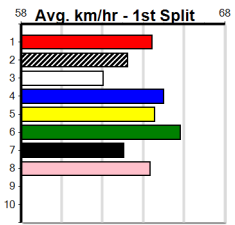

SPORTSBET WE LET THE DOGS OUT

Distance: 390m, Race Type: Grade 5, Total Prizemoney: $2,925
1st: $1,950, 2nd: $600, 3rd: $300, 4th: $75

Watchdog Tips:

5

2

6

4

Bet:

Win 5

Main table containing race details for 10 races. Each race entry includes horse name, trainer, jockey, odds, and a 'Winning Boxes' table. Race 8 is marked as 'SCRATCHED'.