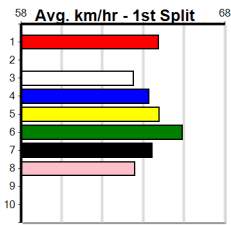

TUDOR ELECTRICAL

Distance: 390m, Race Type: Grade 5, Total Prizemoney: $2,925
1st: $1,950, 2nd: $600, 3rd: $300, 4th: $75

Watchdog Tips:

6

5

8

1

Bet:

Box Quinella 5,6,8 ($10 for 333.33%)

1 SOLID GROUND [5] Consistent type, has the good draw, respect

Table with columns: BEW, D, Date, OVER LIMIT, EMERALD CITY. Includes race details for Solid Ground (7/22) and previous performances.

Table with columns: Margin, 1st/2nd (Time), PIR, Checked, Comment, W/R, Split 1, S/P, Grade. Includes performance data for Emerald City.

Winning Boxes table for race 1, showing prize money and starting odds for various combinations.

2 QUANTUM MASTER (SA)[5] Find this harder than his recent racing, risky

Table with columns: BD, D, Date, SPRING BRIDGE, SPRING BELLA. Includes race details for Quantum Master (Feb 22) and previous performances.

Table with columns: Margin, 1st/2nd (Time), PIR, Checked, Comment, W/R, Split 1, S/P, Grade. Includes performance data for Spring Bella.

Winning Boxes table for race 2, showing prize money and starting odds.

3 RAPIDFIRE JAYDA [5] Impressive type but prefer out wide, place

Table with columns: BK, B, Date, FABREGAS, WYNBURN LUCIFER. Includes race details for Rapidfire Jayda (Apr 22) and previous performances.

Table with columns: Margin, 1st/2nd (Time), PIR, Checked, Comment, W/R, Split 1, S/P, Grade. Includes performance data for Wynnburn Lucifer.

Winning Boxes table for race 3, showing prize money and starting odds.

4 ZIPPING CLOONEY (NSW)[5] Shows promise, draw is a worry, place claims

Table with columns: BK, D, Date, MY REDEEMER, ZIPPING IVY. Includes race details for Zipping Clooney (Feb 22) and previous performances.

Table with columns: Margin, 1st/2nd (Time), PIR, Checked, Comment, W/R, Split 1, S/P, Grade. Includes performance data for Zipping Ivy.

Winning Boxes table for race 4, showing prize money and starting odds.

5 NO RIGHT TURNS (QLD)[5] Drops in class, can ping the lids, danger

Table with columns: BK, D, Date, FERNANDO BALE, HOW NOT TOO. Includes race details for No Right Turns (Mar 22) and previous performances.

Table with columns: Margin, 1st/2nd (Time), PIR, Checked, Comment, W/R, Split 1, S/P, Grade. Includes performance data for How Not Too.

Winning Boxes table for race 5, showing prize money and starting odds.

6 RAPIDFIRE GIRL [5] Slashing win two runs back, wide runner, yes

Table with columns: BK, B, Date, BARCIA BALE, WYNBURN LUCIFER. Includes race details for Rapidfire Girl (Jan 21) and previous performances.

Table with columns: Margin, 1st/2nd (Time), PIR, Checked, Comment, W/R, Split 1, S/P, Grade. Includes performance data for Wynnburn Lucifer.

Winning Boxes table for race 6, showing prize money and starting odds.

7 ZAP [5] Wide runner inside is a worry, prefer others

Table with columns: BD, D, Date, ZAMBORA BROCKIE, KUNG FU HUSTLE. Includes race details for Zap (Jan 20) and previous performances.

Table with columns: Margin, 1st/2nd (Time), PIR, Checked, Comment, W/R, Split 1, S/P, Grade. Includes performance data for Kung Fu Hustle.