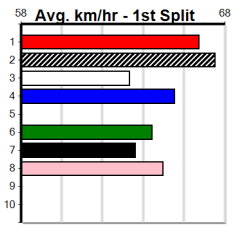

9 *** NO RESERVE ***

Trainer: Owner(s):

Winning Boxes

10 *** NO RESERVE ***

Trainer: Owner(s):

Winning Boxes

EUREKA CONCRETE

Distance: 390m, Race Type: Mixed 4/5, Total Prizemoney: \$3,360
1st: \$2,250, 2nd: \$690, 3rd: \$345, 4th: \$75