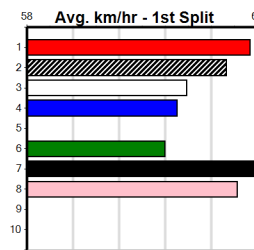

PAUA OF BUDDY AT STUD

Distance: 450m, Race Type: Mixed 4/5, Total Prizemoney: $3,360
1st: $2,250, 2nd: $690, 3rd: $345, 4th: $75

HUMIDITY (7) returned to his brilliant best at Healesville and he will prove hard to hold out again.
OREGON DURANT (8) is better than his past few runs and he will get a nice cart across early.
LONE ROOSTER (6) is a jet and just needs to step

Watchdog Tips:	7	8	6	1	Bet:	Win 7

Form Box	Wgt	Dist	Track	Date	Time	BON	Margin	1st/2nd (Time)	PIR	Checked	Comment	WR	Split 1	S/P	Grade	
1	GRAND TOURER [5] Big engine but prefer out wide, place best $4.60															
	BDW Dog Jan-22 Sire: TOMMY SHELBY Dam: MEPUNGA PRUE Trainer: Stephen Bruce (Warrnambool)															
	Owner(s): C Smith															
	Winning Distances: < 300m (0) 300 - 399m (2) 400 - 499m (8) 500 - 599m (2) 600 - 699m (0) > 700m (0)															
	Winning Weights: 32.1(1) 33.2(1) 33.3(2) 33.5(2) 33.7(2) 33.8(2) 34.0(1) 34.2(1)															
	8th (1)	33.6	450	BAL	R6	03-Apr-24	25.84	25.18	9.00L BERNIE BURROW (25.24)	M/588	.	.	.	6.67	$5.50	5F
	1st (6)	33.7	515	SAP	R7	07-Apr-24	29.60	29.34	12.00 SON OF CINDY (30.43)	M/1111	.	.	.	5.11	$2.50	5H
	6th (1)	33.6	515	SAN	R4	11-Apr-24	30.26	29.45	9.00L AMRON TIGER (29.65)	M/5457	.	.	.	5.18	$4.30	5F
	2nd (7)	33.3	450	WBL	R8	25-Apr-24	25.24	24.87	5.50L MORTON (24.87)	M/753	.	SW	.	6.65	$13.10	SH
	5th (6)	33.6	450	WBL	R8	01-May-24	25.34	24.99	1.75L QUINLAN BALE (25.23)	M/322	.	.	.	6.53	$6.60	S
	4th (8)	33.6	450	BAL	R5	08-May-24	25.22	24.83	3.25L FERNANDO PHIL (24.99)	M/436	.	.	.	6.64	$7.60	SH
	1st (2)	33.8	410	HOR	R11	14-May-24	23.14	23.14	0.50L GAS LANTERN (23.17)	Q/22	.	.	.	10.34	$1.50	X45
	1st (7)	32.1	390	WBL	R9	13-Jun-24	21.84	21.84	5.50L BELLA SUGAR (22.20)	M/11	.	.	.	8.45	$1.90	X45
	Last 3 wins NOT included above															
	1st (3)	33.7	450	WBL	R8	15-Feb-24	25.36	25.14	1.25L GREAT VALUE (25.44)	Q/111	.	.	.	6.52	$4.60	SH
1st (2)	33.5	485	HOR	R5	01-Mar-24	27.32	26.75	0.05L FUNNY OLD FELLOW (27.33)	M/111	.	SW	.	6.51	$9.70	SH	
1st (2)	33.5	460	GEL	R8	15-Mar-24	25.73	25.73	5.50L SPOT MULLANE (26.10)	M/111	.	.	.	6.50	$1.60	5H	
2	UNCLE ROSCO [5] Wide runner underneath is a worry, risky $18.00															
	WBE Dog Feb-21 Sire: FERNANDO BALE Dam: ROSE PETAL ZARR Trainer: Ross Lyons (Longlea)															
	Owner(s): K Mcglone															
	Winning Distances: < 300m (0) 300 - 399m (5) 400 - 499m (7) 500 - 599m (0) 600 - 699m (0) > 700m (0)															
	Winning Weights: 32.6(2) 32.7(4) 32.8(1) 33.2(1) 33.4(1) 33.6(1) 33.7(2)															
	1st (1)	33.7	390	BAL	R10	03-Apr-24	22.14	21.97	0.75L CHASING HEARTS (22.18)	M/11	.	SW	.	8.40	$7.00	5
	4th (7)	33.6	390	BAL	R7	10-Apr-24	22.67	21.89	8.00L GUNAI PRINCE (22.11)	S/45	.	.	.	8.51	$5.30	X45
	2nd (8)	33.6	425	BEN	R7	19-Apr-24	23.96	23.70	3.75L CANYA CHARISMA (23.70)	M/522	.	.	.	6.58	$6.60	4
	1st (1)	33.7	425	BEN	R10	26-Apr-24	24.00	23.85	0.50L COSMIC JOURNEY (24.03)	M/111	.	.	.	6.55	$1.80	X45
	3rd (2)	33.9	390	SHP	R6	13-May-24	22.15	21.99	2.50L RIENDO (21.99)	M/53	.	.	.	8.67	$28.90	S
	3rd (8)	33.8	350	HVL	R7	19-May-24	19.75	19.28	0.75L SODA HELEN (19.70)	M/2	.	.	.	6.57	$5.60	5H
	1st (4)	33.6	410	HOR	R10	04-Jun-24	23.07	22.97	5.00L SHOW THE MAGIC (23.42)	Q/11	.	.	.	10.19	$1.80	X45
	1st (1)	33.4	410	HOR	R6	11-Jun-24	23.98	23.42	0.50L TOMMY TEQUILA (24.01)	Q/11	.	.	.	10.51	$1.90	X34
	Last 3 wins NOT included above															
	1st (4)	32.7	450	SHP	R10	02-Sep-23	25.37	25.24	0.75L ASTON SADIO (25.42)	Q/211	.	.	.	6.64	$4.00	5
1st (8)	32.7	425	BEN	R10	22-Sep-23	23.82	23.75	6.50L KRAKEN ROVER (24.26)	M/111	.	.	.	6.53	$7.60	5	
1st (3)	33.2	390	SHP	R10	30-Oct-23	22.23	21.97	0.25L VICTA TARA (22.24)	Q/21	.	SW	.	8.42	$9.40	X45	
3	BORACAY STORM [4] Rises in class, may need to lead, place best $10.00															
	BD Dog May-22 Sire: FERAL FRANKY Dam: MIAMI FERNANDO Trainer: David Geall (Lara)															
	Owner(s): William & Judd (SYN), J Ahern, J Ahern															
	Winning Distances: < 300m (0) 300 - 399m (1) 400 - 499m (6) 500 - 599m (0) 600 - 699m (0) > 700m (0)															
	Winning Weights: 29.7(1) 29.8(1) 30.0(1) 30.1(1) 30.4(1) 30.6(1) 31.2(1)															
	3rd (2)	29.6	425	BEN	R4	19-Apr-24	24.18	23.70	2.75L TAT LIBBY (24.00)	M/333	.	.	.	6.52	$3.70	RWH
	1st (7)	29.7	425	BEN	R7	26-Apr-24	23.85	23.85	6.50L ASTON KENNEDY (24.29)	M/111	.	.	.	6.56	$9.00	RWF
	1st (7)	30.6	400	GEL	R5	03-May-24	22.61	22.45	0.50L MISS HAZEL (22.64)	M/22	.	.	.	8.43	$6.20	X45
	5th (6)	30.9	460	GEL	R8	10-May-24	26.25	25.63	2.00L BUN VOLCANO (26.11)	M/222	.	.	.	6.57	$3.60	X45