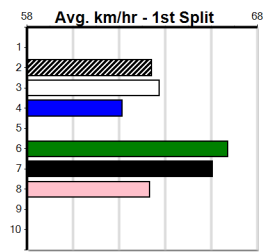

SWEET NETTY'S CATERING

Distance: 390m, Race Type: Mixed 6/7, Total Prizemoney: $2,925
1st: $1,950, 2nd: $600, 3rd: $300, 4th: $75

NATALIE BALE (6) is armed with a dynamic turn of foot and she may be off and gone through the bend. ASTON RECORD (3) showed plenty of promise in his first prep and he should be primed to fire fresh. FLYING PETAL (2) can show early speed.

Watchdog Tips:	6	3	2	8	Bet:	Win 6

1	PAW USAMI (NSW)[7]	Impressive to date, toughest test, next time										$8.00					
	RF Bitch Jul-22	Sire: DYNA TRON Dam: HADEEL BALE										Trainer: Robert Camilleri (Lara)					
	Owner(s): B Wheeler																
	Winning Distances: < 300m (0) 300 - 399m (1) 400 - 499m (0) 500 - 599m (0) 600 - 699m (0) > 700m (0)																
	Winning Weights: 26.9(1)																
	1st (7)	26.9	395	TRA	R2	10-May-24	22.28	21.62	2.50L	ZULU WOLF (22.45)	M/111	.	.	.	3.84	$4.80	M
	2nd (1)	27.0	395	TRA	R2	07-Jun-24	22.54	22.20	0.50L	IF HE COULD (22.50)	M/221	.	.	W	3.85	$2.50	7
	Last 3 wins NOT included above																
	<table border="1" style="width: 100%; border-collapse: collapse;"> <tr><th colspan="8">Box History</th></tr> <tr><th>Bx</th><th>1st</th><th>2nd</th><th>3rd</th><th>4th</th><th>5th</th><th>6th</th><th>7th</th><th>8th</th></tr> <tr><td>1</td><td></td><td>1</td><td></td><td></td><td></td><td></td><td></td><td></td></tr> <tr><td>2</td><td></td><td></td><td></td><td></td><td></td><td></td><td></td><td></td></tr> <tr><td>3</td><td></td><td></td><td></td><td></td><td></td><td></td><td></td><td></td></tr> <tr><td>4</td><td></td><td></td><td></td><td></td><td></td><td></td><td></td><td></td></tr> <tr><td>5</td><td></td><td></td><td></td><td></td><td></td><td></td><td></td><td></td></tr> <tr><td>6</td><td></td><td></td><td></td><td></td><td></td><td></td><td></td><td></td></tr> <tr><td>7</td><td>1</td><td></td><td></td><td></td><td></td><td></td><td></td><td></td></tr> <tr><td>8</td><td></td><td></td><td></td><td></td><td></td><td></td><td></td><td></td></tr> <tr><td>Prize</td><td colspan="7"></td><td>$2280.00</td></tr> <tr><td>Best</td><td colspan="7"></td><td>FSH</td></tr> <tr><td>Starts</td><td colspan="7"></td><td>2-1-1-0</td></tr> <tr><td>Trk/Dts</td><td colspan="7"></td><td>0-0-0-0</td></tr> <tr><td>APM</td><td colspan="7"></td><td>1944</td></tr> </table>																

2	FLYING PETAL [7]	Good early burn, getting stronger, threat										$6.00					
	BK Bitch Oct-22	Sire: MY REDEEMER Dam: FLYING UNICORN										Trainer: Kim Erenshaw (Junction Village)					
	Owner(s): T Erenshaw																
	Winning Distances: < 300m (0) 300 - 399m (1) 400 - 499m (0) 500 - 599m (0) 600 - 699m (0) > 700m (0)																
	Winning Weights: 25.0(1)																
	5th (2)	25.0	450	BAL	R2	22-May-24	26.75	25.22	15.00	EXTREME AVENGER (25.72)	M/486	.	.	.	6.78	$8.70	MH
	2nd (2)	25.0	450	BAL	R9	31-May-24	25.86	24.81	2.25L	RIVIA ZORO (25.72)	Q/111	.	.	.	6.57	$5.80	M
	1st (4)	25.0	390	BAL	R1	12-Jun-24	22.48	22.07	2.50L	SAILAWAY GIN (22.64)	M/21	.	.	.	8.55	$3.80	M
	Last 3 wins NOT included above																
	<table border="1" style="width: 100%; border-collapse: collapse;"> <tr><th colspan="8">Box History</th></tr> <tr><th>Bx</th><th>1st</th><th>2nd</th><th>3rd</th><th>4th</th><th>5th</th><th>6th</th><th>7th</th><th>8th</th></tr> <tr><td>1</td><td></td><td></td><td></td><td></td><td></td><td></td><td></td><td></td></tr> <tr><td>2</td><td></td><td>1</td><td></td><td></td><td>1</td><td></td><td></td><td></td></tr> <tr><td>3</td><td></td><td></td><td></td><td></td><td></td><td></td><td></td><td></td></tr> <tr><td>4</td><td>1</td><td></td><td></td><td></td><td></td><td></td><td></td><td></td></tr> <tr><td>5</td><td></td><td></td><td></td><td></td><td></td><td></td><td></td><td></td></tr> <tr><td>6</td><td></td><td></td><td></td><td></td><td></td><td></td><td></td><td></td></tr> <tr><td>7</td><td></td><td></td><td></td><td></td><td></td><td></td><td></td><td></td></tr> <tr><td>8</td><td></td><td></td><td></td><td></td><td></td><td></td><td></td><td></td></tr> <tr><td>Prize</td><td colspan="7"></td><td>$2200.00</td></tr> <tr><td>Best</td><td colspan="7"></td><td>22.48(4)-12/6/24</td></tr> <tr><td>Starts</td><td colspan="7"></td><td>3-1-1-0</td></tr> <tr><td>Trk/Dts</td><td colspan="7"></td><td>1-1-0-0</td></tr> <tr><td>APM</td><td colspan="7"></td><td>2200</td></tr> </table>																

3	ASTON RECORD [7]	Resuming, brilliant on debut, danger if fit										$3.40					
	BK Dog Jun-22	Sire: ASTON RUPEE Dam: ASTON OPAL										Trainer: Benjamin Magri (Avalon)					
	Owner(s): R Borda																
	Winning Distances: < 300m (0) 300 - 399m (0) 400 - 499m (1) 500 - 599m (0) 600 - 699m (0) > 700m (0)																
	Winning Weights: 33.3(1)																
	1st (4)	33.3	400	GEL	R3	05-Feb-24	22.66	22.66	5.00L	ABLETT FLYER (23.00)	M/11	.	.	.	8.46	$8.40	M
	6th (4)	33.2	400	GEL	R2	16-Feb-24	24.06	22.44	14.00	BOROUGH BANKER (23.11)	M/78	.	V14	.	9.08	$3.10	X67H
	Last 3 wins NOT included above																
	<table border="1" style="width: 100%; border-collapse: collapse;"> <tr><th colspan="8">Box History</th></tr> <tr><th>Bx</th><th>1st</th><th>2nd</th><th>3rd</th><th>4th</th><th>5th</th><th>6th</th><th>7th</th><th>8th</th></tr> <tr><td>1</td><td></td><td></td><td></td><td></td><td></td><td></td><td></td><td></td></tr> <tr><td>2</td><td></td><td></td><td></td><td></td><td></td><td></td><td></td><td></td></tr> <tr><td>3</td><td></td><td></td><td></td><td></td><td></td><td></td><td></td><td></td></tr> <tr><td>4</td><td>1</td><td></td><td></td><td></td><td></td><td>1</td><td></td><td></td></tr> <tr><td>5</td><td></td><td></td><td></td><td></td><td></td><td></td><td></td><td></td></tr> <tr><td>6</td><td></td><td></td><td></td><td></td><td></td><td></td><td></td><td></td></tr> <tr><td>7</td><td></td><td></td><td></td><td></td><td></td><td></td><td></td><td></td></tr> <tr><td>8</td><td></td><td></td><td></td><td></td><td></td><td></td><td></td><td></td></tr> <tr><td>Prize</td><td colspan="7"></td><td>$1680.00</td></tr> <tr><td>Best</td><td colspan="7"></td><td>FSH</td></tr> <tr><td>Starts</td><td colspan="7"></td><td>2-1-0-0</td></tr> <tr><td>Trk/Dts</td><td colspan="7"></td><td>0-0-0-0</td></tr> <tr><td>APM</td><td colspan="7"></td><td>672</td></tr> </table>