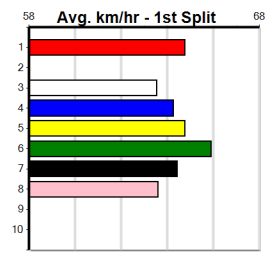

TUDOR ELECTRICAL

Distance: 390m, Race Type: Grade 5, Total Prizemoney: $2,925
1st: $1,950, 2nd: $600, 3rd: $300, 4th: $75

RAPIDFIRE GIRL (6) is racing with great confidence and she will dial up the pressure in the middle stages. NO RIGHT TURNS (5) has won two of four here and he can come out running at times. BLACKPOOL DOZER (8) has the class edge

Watchdog Tips: **6** **5** **8** **1** **Bet:** Box Quinella 5,6,8 ($10 for 333.33%)

1

SOLID GROUND [5] Consistent type, has the good draw, respect **$9.00**
BEW Dog Jul-22 Sire: OVER LIMIT Dam: EMERALD CITY Trainer: Paul Hammerstein (Ararat)

Owner(s): P Hammerstein
Winning Distances: < 300m (0) 300 - 399m (2) 400 - 499m (1) 500 - 599m (0) 600 - 699m (0) > 700m (0)
Winning Weights: 31.0(1) 31.6(1) 31.9(1)

Rank	Dist	Wgt	Trk	Date	Time	BOB	Margin	1st/2nd (Time)	PIR	Checked	Comment	WR	Split 1	S/P	Grade
2nd	(7)	31.5	410	HOR	R3	07-May-24	23.35	23.12	0.50L	LIGHTNING ZIGGY (23.33)	M/11	.	10.32	$15.00	RW
3rd	(1)	31.2	350	HVL	R2	12-May-24	19.86	19.33	2.75L	BOUNDING CHIEF (19.67)	M/4	.	6.66	$3.70	X67
2nd	(2)	31.2	390	SHP	R4	16-May-24	22.46	22.11	0.75L	HIGHWAY (22.42)	M/65	.	8.71	$1.90	6G
5th	(3)	30.8	425	BEN	R9	24-May-24	24.77	23.90	8.00L	SHOW CAUSE (24.24)	Q/134	.	6.61	$5.00	X67
2nd	(7)	30.9	390	SHP	R4	30-May-24	22.49	22.15	5.00L	VERSNELLEN (22.15)	S/43	.	8.92	$2.80	6G
2nd	(8)	31.2	425	BEN	R3	05-Jun-24	24.59	24.06	1.75L	ZIPPING LIZZO (24.48)	Q/221	.	6.64	$1.70	6G
4th	(5)	31.3	400	GEL	R9	11-Jun-24	23.06	22.65	5.50L	BIG BUCKETS (22.69)	M/43	.	8.69	$8.60	6G
1st	(1)	31.6	390	BAL	R4	16-Jun-24	22.46	22.46	8.00L	CRUISING AMY (22.99)	M/11	.	8.44	$2.20	T3-6

Last 3 wins NOT included above

Rank	Dist	Wgt	Trk	Date	Time	BOB	Margin	1st/2nd (Time)	PIR	Checked	Comment	WR	Split 1	S/P	Grade
1st	(2)	31.0	425	BEN	R2	08-Mar-24	24.50	23.69	2.50L	GUNAI MAVERICK (24.67)	M/211	.	6.76	$5.70	M
1st	(7)	31.9	390	SHP	R9	18-Apr-24	22.19	22.09	3.75L	HIGHWAY (22.45)	M/11	.	8.38	$4.30	T3-7

Box History

Bx	1st	2nd	3rd	4th	5th	6th	7th	8th
1	1	1	1				1	
2	1	1	1					
3		2			1			
4								
5				1		1		
6								
7	1	2	1					1
8		2		1	1			

Prize Best Starts Trk/Dts APM: $7085.00, 22.46(1)-16/6/24, 20-3-7-3, 1-1-0-1, 5431