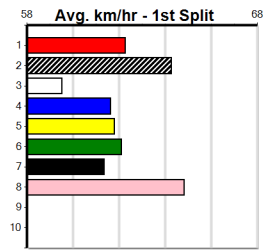

SJC CONCRETING (1-3 WINS)

Distance: 450m, Race Type: Restricted Win, Total Prizemoney: $2,925
1st: $1,950, 2nd: $600, 3rd: $300, 4th: $75

JENNY BALE (8) has been ultra consistent to date and she has the speed to cross and lead throughout. PAW BRADLEY (7) was impressive at Warrnambool last time and he just needs a clear crack mid race. RIVIA ZORO (5) is showing promise

Watchdog Tips: **8** **7** **5** **6** **Bet:** **Win 8**

1

ABLETT FLYER [6] **Placed in four of eight here, place hope again** **$8.00**

BK Dog Apr-22 Sire: MY REDEEMER Dam: LIVERPOOL FLYER
Owner(s): Bee Gee Mac (SYN), G Mcrae, B Mcrae
Winning Distances: < 300m (0) 300 - 399m (0) 400 - 499m (2) 500 - 599m (0) 600 - 699m (0) > 700m (0)
Winning Weights: 29.5(1) 30.8(1)

2nd	8	30.4	450	BAL	R5	21-Apr-24	25.98	25.70	2.75L MAX PEARL (25.79)	M/533	6.81	$7.90	X67
2nd	(8)	30.2	450	BAL	R9	29-Apr-24	25.76	25.50	1.5L ZORBAS BALE (25.65)	M/122	6.69	$2.80	T3-RW
8th	(7)	30.0	485	HOR	R4	07-May-24	28.03	27.15	13.00 TAMMY MCIVOR (27.15)	M/548	6.86	$35.40	X67
2nd	(8)	29.9	450	BAL	R5	12-May-24	25.77	25.50	2.25L DARRA TOPAZ (25.62)	S/333	6.87	$2.70	T3-RW
2nd	(7)	30.0	460	WGL	R5	18-May-24	26.60	26.24	0.25L DASHER BALE (26.59)	M/322	6.70	$3.10	X67
4th	(7)	29.8	450	BAL	R5	27-May-24	25.82	25.38	5.00L FINANCIER (25.48)	S/636	6.78	$20.40	SH
1st	(2)	29.5	460	GEL	R5	04-Jun-24	26.14	26.09	0.50L BOMB NEAVE (26.17)	M/111	6.72	$1.50	X67
5th	(4)	29.5	450	BAL	R4	12-Jun-24	26.00	25.31	10.00 XISAN BALE (25.31)	M/356	6.65	$24.10	X67

Last 3 wins NOT included above

1st	7	30.8	450	WBL	R3	02-Mar-24	25.83	25.46	9.50L JUNIOR RUSLIE (26.48)	M/411	6.79	$1.80	RW
.	.	.	.	.	.	.	.	.	.	.	.	.	.
.	.	.	.	.	.	.	.	.	.	.	.	.	.

Box History

Bx	1st	2nd	3rd	4th	5th	6th	7th	8th
1								
2	1	2	1		1			
3								
4						1	1	2
5								
6								
7	1	1		1	1			1
8		5		1				

Prize Best Starts Trk/Dts APM: $5560.00 NBT 20-2-8-1 8-0-4-0 3764

2

CALL ME ARTIE [5] **Racing well but this is harder, prefer to watch** **$12.00**

BK Dog Apr-22 Sire: FERAL FRANKY Dam: PUZZLES
Owner(s): Three Trades (SYN), P Tomlinsek, J Hains
Winning Distances: < 300m (0) 300 - 399m (0) 400 - 499m (3) 500 - 599m (0) 600 - 699m (0) > 700m (0)
Winning Weights: 34.6(1) 34.9(1) 35.7(1)

5th	3	35.1	500	BEN	R3	26-Mar-24	28.59	28.24	5.50L CORNHILL PRINCE (28.24)	M/644	6.79	$7.00	X67
2nd	(1)	34.5	450	WBL	R5	04-Apr-24	25.80	24.72	2.50L MAX PEARL (25.63)	M/332	6.80	$10.60	X67H
8th	(3)	34.6	450	WBL	R5	11-Apr-24	26.14	25.08	9.50L ASTON IGGY (25.51)	S/777	6.86	$61.00	X67F
3rd	(6)	35.0	485	HOR	R5	16-Apr-24	27.94	27.48	3.5L BELSAR (27.70)	M/524	6.80	$19.40	X67
6th	(6)	34.7	485	HOR	R3	23-Apr-24	27.97	27.27	8.50L ON SONG ICE (27.40)	M/344	6.80	$25.60	X67H
1st	(6)	34.6	450	WBL	R9	13-May-24	25.81	25.66	1.25L HIS CRACKIN' (25.89)	S/632	6.91	$2.80	7
1st	(2)	34.9	450	WBL	R7	20-May-24	25.60	25.57	5.50L SAINT MADIX (25.96)	Q/111	6.67	$2.20	6G
7th	(2)	34.9	410	HOR	R12	28-May-24	23.91	22.94	7.50L CUBAN CIGAR (23.40)	M/77	11.01	$11.10	5

Last 3 wins NOT included above

1st	8	35.7	450	WBL	R3	08-Jan-24	25.97	25.64	4.00L MIDNIGHT PRESS (26.25)	Q/111	6.60	$2.00	RW
.	.	.	.	.	.	.	.	.	.	.	.	.	.
.	.	.	.	.	.	.	.	.	.	.	.	.	.

Box History

Bx	1st	2nd	3rd	4th	5th	6th	7th	8th
1		1				1		
2	1		1				1	
3			1		1			2
4		1						
5						1		
6	1		1		1			
7				1	1			
8	1							

Prize Best Starts Trk/Dts APM: $4955.00 NBT 18-3-2-3 2-0-0-0 3113