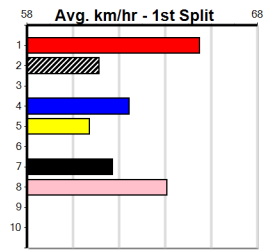

SPORTSBET FINAL

Distance: 450m, Race Type: Maiden, Total Prizemoney: $2,925
1st: $1,950, 2nd: $600, 3rd: $300, 4th: $75

FABIO GIBLET (1) led for a long way on debut and he can go one better tonight. MERL'S LAD (4) was well supported in his luckless debut run and he can make amends this time around. ASTON BREEZE (7) can run a cheeky race.

Watchdog Tips: 1 4 7 2 **Bet:** Win 1

1

FABIO GIBLET [M] **Impressive on debut, well drawn, go close** **$2.40**
F Dog Oct-22 Sire: FERAL FRANKY Dam: HAPPY RUBY
Owner(s): R Gibbons Trainer: Rebecca Gibbons (Avalon)
Winning Distances: < 300m (0) 300 - 399m (0) 400 - 499m (0) 500 - 599m (0) 600 - 699m (0) > 700m (0)
Winning Weights:
2nd (5) 32.7 400 GEL R2 14-Jun-24 22.82 22.54 0.50L BEND YOUR EAR (22.79) M/41 8.62 $6.10 M

Box History

Bx	1st	2nd	3rd	4th	5th	6th	7th	8th
1								
2								
3								
4								
5		1						
6								
7								
8								

Prize Best $520.00 FSH
Starts 1-0-1-0
Trk/Dts 0-0-0-0
APM 520

Last 3 wins NOT included above

2

ASTON FLURRY [M] **Well supported on debut, can atone, respect** **$6.00**
BE Bitch Aug-22 Sire: ASTON RUPEE Dam: ASTON ZEPHYR
Owner(s): R Borda Trainer: Benjamin Magri (Avalon)
Winning Distances: < 300m (0) 300 - 399m (0) 400 - 499m (0) 500 - 599m (0) 600 - 699m (0) > 700m (0)
Winning Weights:
6th (4) 30.6 410 HOR R1 11-Jun-24 24.83 23.42 10.00 TANAYA (24.13) M/66 11.07 $3.60 M

Box History

Bx	1st	2nd	3rd	4th	5th	6th	7th	8th
1								
2								
3								
4						1		
5								
6								
7								
8								

Prize Best $0.00 FSH
Starts 1-0-0-0
Trk/Dts 0-0-0-0
APM 0

Last 3 wins NOT included above

3

*** VACANT BOX ***
Sire: Dam: Trainer:
Owner(s):
Winning Distances: < 300m (0) 300 - 399m (0) 400 - 499m (0) 500 - 599m (0) 600 - 699m (0) > 700m (0)
Winning Weights:
Box History

4

MERL'S LAD [M] **Luckless on debut, better for the run, danger** **$4.00**
BK Dog Aug-22 Sire: FLYING RICCIARDO Dam: MISS MORRISSET
Owner(s): SPARKIES (SYN), M Evans, R Lia Trainer: David Geall (Lara)
Winning Distances: < 300m (0) 300 - 399m (0) 400 - 499m (0) 500 - 599m (0) 600 - 699m (0) > 700m (0)
Winning Weights:
5th (3) 31.5 425 BEN R1 17-May-24 25.26 23.88 2.75L LITTLE TIC (25.09) M/245 6.72 $2.10 M

Box History

Bx	1st	2nd	3rd	4th	5th	6th	7th	8th
1								
2								
3					1			
4								
5								
6								
7								
8								

Prize Best $0.00 FSH
Starts 1-0-0-0
Trk/Dts 0-0-0-0
APM 0

Last 3 wins NOT included above

5

RIVIA OROCHI [M] **One paced to date, drawn to find bother, no** **$16.00**
BK Bitch Jul-22 Sire: ALLEN DEED Dam: RIVIA BALE
Owner(s): DAILLY GREYHOUND FARMS (SYN), G Dailly, T Dailly Trainer: Thomas Dailly (Anakie)
Winning Distances: < 300m (0) 300 - 399m (0) 400 - 499m (0) 500 - 599m (0) 600 - 699m (0) > 700m (0)
Winning Weights:
7th (5) 28.8 460 GEL R3 19-Apr-24 26.73 25.58 12.00 ELLIOTT (25.89) M/877 7.06 $130.40 MH
4th (1) 29.0 390 BAL R1 24-Apr-24 23.22 22.02 12.00 FROG MARCH (22.44) Q/36 8.63 $13.90 MH
4th (2) 28.8 400 GEL R9 03-May-24 23.16 22.45 4.75L KETCHIKAN KID (22.84) M/43 8.67 $21.20 MH
5th (8) 28.8 460 GEL R4 10-May-24 26.94 25.63 11.00 PAW LOU LOU (26.20) M/344 6.89 $13.60 M
4th (3) 28.7 460 GEL R4 21-May-24 26.69 25.73 5.50L RIVIA ROBIN (26.34) M/554 6.94 $5.10 M
8th (6) 28.9 450 BAL R2 26-May-24 26.34 24.76 10.00 AKELA JUDO (25.64) M/888 7.22 $48.30 M
5th (3) 29.1 450 BAL R9 31-May-24 26.20 24.81 7.00L RIVIA ZORO (25.72) M/565 6.95 $44.10 M

Box History

Bx	1st	2nd	3rd	4th	5th	6th	7th	8th
1					1			
2								
3								
4								
5								1
6								
7								
8					1			

Prize Best $200.00 NBT
Starts 7-0-0-0
Trk/Dts 2-0-0-0
APM 170

Last 3 wins NOT included above