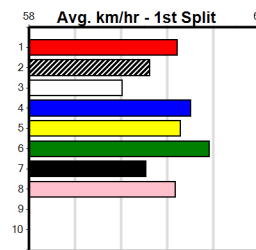

SPORTSBET WE LET THE DOGS OUT

Distance: 390m, Race Type: Grade 5, Total Prizemoney: $2,925
1st: $1,950, 2nd: $600, 3rd: $300, 4th: $75

CAILAH'S CREW (5) has a solid record here and she will find this easier than her most recent racing. HUGGY WUGGY (2) has been placed in three of four here and he can settle on the speed. CHANGE OF HABIT (6) is well drawn out wide.

Watchdog Tips: 5 2 6 4 **Bet:** Win 5

1

ULNA [5] **$12.00**

BK Bitch Dec-19 Sire: AUSSIE INFRARED Dam: TEMPORALIS

Owner(s): TABB FAMILY (SYN), M Tabb, S Tabb, K Tabb
Trainer: Mathew Tabb (Lara)

Winning Distances: < 300m (0) 300 - 399m (7) 400 - 499m (1) 500 - 599m (0) 600 - 699m (0) > 700m (0)

Winning Weights: 26.7(1) 27.4(1) 28.2(1) 28.3(2) 28.7(2) 29.2(1)

Run	Time	Dist	Track	Date	Time	Margin	1st/2nd (Time)	PIR	Checked	Comment	WR	Split 1	S/P	Grade
3rd (1)	29.0	390	SHP	R12	01-Feb-24	22.98	22.17	2.00L ARGYLE EMMA (22.85)	M/22	.	.	.	8.64	$7.20 T3-5
3rd (1)	28.9	390	WBL	R6	12-Feb-24	22.84	22.41	2.25L GUNAI JEDI (22.69)	Q/22	.	SW	.	8.73	$3.30 5
5th (1)	28.8	400	WGL	R11	24-Feb-24	23.21	22.38	6.00L VIPER (22.80)	M/66	.	.	.	8.71	$6.00 5
4th (2)	28.6	390	WBL	R11	29-Feb-24	22.71	22.07	5.00L LEE LEE CABANG (22.37)	M/55	.	.	.	9.14	$18.60 5
4th (1)	28.3	390	SHP	R6	05-Mar-24	22.52	22.11	3.25L SMART ROSE (22.30)	M/54	.	V21	.	8.78	$14.40 5
5th (6)	28.5	390	SHP	R11	02-May-24	22.76	22.35	6.00L BAMERA (22.35)	M/45	.	.	.	8.67	$70.80 T3-5
8th (6)	28.6	400	GEL	R7	14-May-24	23.71	22.84	11.00L HOSEY SIDEKICK (22.94)	M/78	.	W	.	8.85	$35.90 5
1st (4)	29.2	390	BAL	R4	19-May-24	22.75	22.47	2.00L SPANISH BULLET (22.88)	S/11	.	.	.	8.51	$18.10 T3-5

Last 3 wins NOT included above

1st (2)	27.4	390	BAL	R10	15-Jul-23	22.36	22.26	4.25L WILD REPUTATION (22.65)	M/11	.	.	.	8.44	$6.10 5
1st (7)	28.3	390	BAL	R12	03-Sep-23	22.36	22.26	0.75L AUSSIE SHOWGIRL (22.39)	M/22	.	.	.	8.68	$13.50 T3-5
1st (1)	28.3	390	WBL	R11	09-Oct-23	22.26	22.26	6.00L BREAKWALL (22.68)	M/11	.	.	.	8.70	$2.50 5

Box History

Bx	1st	2nd	3rd	4th	5th	6th	7th	8th
1	3	3	1	1	1	2	1	
2	2			4	3	1	1	
3	1			1	1	1	1	
4	1	3	2	1	1	3	1	
5	1			1	1	1	1	2
6	1	2		1	1	1	1	1
7	2	1				1	1	1
8		2	1	1				

Prize Best Starts Trk/Dts APM

$14510.63
22.36(2)-15/7/23
59-8-9-8
12-4-2-1
2969