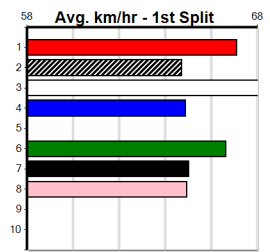

TOWN & COUNTRY LINE MARKING

Distance: 390m, Race Type: Grade 5, Total Prizemoney: $2,925
1st: $1,950, 2nd: $600, 3rd: $300, 4th: $75

MATCHING MOTORS (4) returned to form with a commanding 22.55 Geelong win and he look very well graded again. BELLA LA VITA (8) is ideally drawn out wide and she will be strong in the closing stages. ASTON KENNEDY (7) has a nice turn of foot.

Watchdog Tips: **4** **8** **7** **3** **Bet:** Box Quinella 4,7,8 ($10 for 333.33%)

1

TINKER DOT [5] Needs to lead, too much pace in the middle, risky **$4.60**

WBK Bitch Jan-22 Sire: FERNANDO BALE Dam: TINKER MARY Trainer: Jennifer Burns (Balliang)

Owner(s): Burns Racing (SYN), C Burns, J Burns
Winning Distances: < 300m (0) 300 - 399m (2) 400 - 499m (4) 500 - 599m (0) 600 - 699m (0) > 700m (0)
Winning Weights: 26.9(1) 27.0(1) 27.2(2) 27.3(1) 27.4(1)

Box	1st	2nd	3rd	4th	5th	6th	7th	8th
1								
2								
3	1				1			
4	2	1	1				1	
5				1				
6	1		1	1		1		
7	1		2				1	
8	1	1			1			

Prize Best Starts Trk/Dts APM: $13210.00 NBT 20-6-2-4 5-0-0-2 8902

2

VELUZA BALE (NSW)[5] Handy PB here but may need it easier, next time **$10.00**

BK Dog Apr-21 Sire: DYNA VILLA Dam: QUAIL BALE Trainer: Robert Camilleri (Lara)

Owner(s): B Wheeler
Winning Distances: < 300m (0) 300 - 399m (2) 400 - 499m (6) 500 - 599m (0) 600 - 699m (0) > 700m (0)
Winning Weights: 30.2(1) 30.4(1) 30.5(1) 30.7(1) 30.9(1) 31.1(1) 31.3(1) 32.0(1)

Box	1st	2nd	3rd	4th	5th	6th	7th	8th
1	2	2	2					
2	1	1	1	2		1		
3	2	2	1	1		1		1
4	2				1	1	1	
5	1	1		1	1			
6	2			1	2	1	1	
7	1							
8	1	1	1	1	1	1	1	1

Prize Best Starts Trk/Dts APM: $20040.00 22.17(1)-18/9/23 45-8-10-5 3-1-0-1 7331

3

FRONT COVER [5] Never headed two runs back, must keep safe **$6.00**

BK Bitch Dec-21 Sire: TOMMY SHELBY Dam: CHLOE LOUISE Trainer: Margery Quick (Haddon)

Owner(s): Wat Gor Pow (SYN), S Watson, B Power, I Arshad
Winning Distances: < 300m (0) 300 - 399m (4) 400 - 499m (1) 500 - 599m (0) 600 - 699m (0) > 700m (0)
Winning Weights: 24.0(1) 24.3(1) 24.4(1) 24.7(1) 25.0(1)

Box	1st	2nd	3rd	4th	5th	6th	7th	8th
1								
2								
3				1				
4	2	1						
5		1		1				
6	1			1	1		1	
7	1				1	1		
8	1	1		2			2	

Prize Best Starts Trk/Dts APM: $9430.00 22.14(4)-15/3/24 20-5-3-1 5-2-1-1 5881

4

MATCHING MOTORS [5] Explodes soon after box rise, hard to hold out **$3.20**

BD Dog Mar-22 Sire: FERNANDO BALE Dam: ANASTASIA Trainer: Anthony Azzopardi (Rowsley)

Owner(s): K Osborne
Winning Distances: < 300m (0) 300 - 399m (0) 400 - 499m (4) 500 - 599m (0) 600 - 699m (0) > 700m (0)
Winning Weights: 29.7(2) 29.8(1) 30.6(1)

Box	1st	2nd	3rd	4th	5th	6th	7th	8th
1								
2	1						1	
3								
4				1				
5								
6								
7	1		1					
8	2	1						

Prize Best Starts Trk/Dts APM: $10405.00 FSH 10-4-1-3 0-0-0-0 4140

5

*** VACANT BOX ***

Sire: Dam: Trainer:

Owner(s):
Winning Distances: < 300m (0) 300 - 399m (0) 400 - 499m (0) 500 - 599m (0) 600 - 699m (0) > 700m (0)
Winning Weights:

Box History