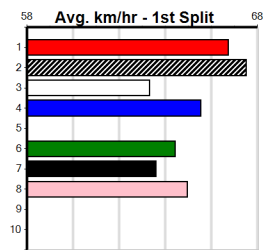

EUREKA CONCRETE

Distance: 390m, Race Type: Mixed 4/5, Total Prizemoney: $3,360
1st: $2,250, 2nd: $690, 3rd: $345, 4th: $75

TALCOTT BALE (2) went to another level at Warrnambool last time and he should prove hard to reel in again. BOBBY (8) has broken the 22 seconds barrier here and he will turn up the pressure mid race. CALL ME MARLEY (1) is a powerful chaser.

Watchdog Tips: **2** **8** **1** **6** **Bet:** **Win 2**

Form Box	Wgt	Dist	Track	Date	Time	BON	Margin	1st/2nd (Time)	PIR	Checked	Comment	WR	Split 1	S/P	Grade	
1	CALL ME MARLEY [5] Prefer out wide but is a powerful type, threat $3.60															
	BK Dog Dec-20			Sire: KONOMI			Dam: CALL ME BUBBLES			Trainer: Robert Douglas (Heathcote)						
	Owner(s): R Douglas															
	Winning Distances: < 300m (0) 300 - 399m (0) 400 - 499m (14) 500 - 599m (6) 600 - 699m (0) > 700m (0)															
	Winning Weights: 34.0(2) 34.1(1) 34.2(1) 34.3(2) 34.4(1) 34.5(1) 34.6(1) 34.8(1) 35.1(3) 35.2(3) 35.3(1) 35.5(2) 35.7(1)															
	3rd (3)	34.0	410	HOR	R6	16-Dec-23	23.17	22.84	5.00L SILVER BRUTE (22.84)	M/44	.	.	.	10.46	$3.60	S
	2nd (3)	34.3	525	MEA	R3	30-Dec-23	30.42	29.95	1.75L MISSILE DANI (30.30)	M/2222	.	.	.	5.17	$3.60	X45
	2nd (3)	34.6	525	MEA	R5	06-Jan-24	30.08	29.84	0.75L SILKY SAUCE (30.04)	M/2222	.	.	.	5.07	$5.10	5
	1st (6)	34.4	525	MEA	R10	13-Jan-24	30.03	29.67	2.25L RAVEN PARROT (30.18)	M/1111	.	.	.	5.10	$3.40	5H
	3rd (1)	34.2	525	MEA	R5	20-Jan-24	29.95	29.69	1.75L MEPUNGA REWARD (29.84)	Q/3222	.	.	.	5.11	$7.50	5F
	3rd (1)	34.6	450	SHP	R8	29-Jan-24	25.22	25.10	1.75L TRANSPONDER (25.10)	M/233	.	.	W	6.72	$5.50	X45
	T (1)	34.3	525	MEA	R8	03-Feb-24	0.00	29.70	NATURE STRIP (30.01)	M/1488	.	.	SW	5.07	$5.40	FFA
	3rd (2)	34.5	390	BAL	R6	12-Jun-24	22.19	22.07	1.75L GAS LANTERN (22.07)	M/63	.	.	.	8.56	$5.70	X45
	Last 3 wins NOT included above															
	1st (2)	34.6	460	WGL	R8	28-Nov-23	25.81	25.81	1.00L KISAUNI (25.87)	M/321	.	.	.	6.66	$1.80	X45
1st (3)	34.2	485	HOR	R8	03-Dec-23	27.24	27.24	0.50L PANAMA RIOT (27.26)	Q/222	.	.	.	6.46	$1.60	X45	
1st (7)	34.0	485	HOR	R8	11-Dec-23	27.30	27.30	4.75L ZARUDE BALE (27.63)	M/211	.	.	SW	6.63	$1.60	X45	
2	TALCOTT BALE (NSW)[5] Slashing winner at The Bool, hard to hold out $2.20															
	BK Dog May-22			Sire: ALLEN DEED			Dam: WANNA ALLEN			Trainer: Rebecca Gibbons (Avalon)						
	Owner(s): B Wheeler															
	Winning Distances: < 300m (0) 300 - 399m (2) 400 - 499m (2) 500 - 599m (0) 600 - 699m (0) > 700m (0)															
	Winning Weights: 31.4(1) 31.5(1) 32.0(2)															
	2nd (4)	31.3	400	GEL	R9	26-Apr-24	22.70	22.29	2.00L COMBO COL (22.57)	M/22	.	.	.	8.47	$2.20	X67
	1st (4)	31.5	400	GEL	R11	03-May-24	22.45	22.45	1.00L NO RIGHT TURNS (22.52)	M/11	.	.	.	8.27	$2.50	X67
	3rd (1)	31.3	450	WBL	R7	09-May-24	25.61	25.27	5.00L RESPECT ADVOCACY	Q/222	.	.	.	6.54	$2.70	X67
	2nd (1)	31.8	400	WGL	R9	14-May-24	22.68	22.61	1.25L KEONI (22.61)	M/21	.	.	.	8.37	$2.60	6G
	1st (7)	32.0	400	GEL	R4	23-May-24	22.37	22.37	2.75L NO RIGHT TURNS (22.56)	Q/11	.	.	.	8.26	$2.20	RW
	5th (1)	32.4	390	WBL	R2	30-May-24	22.94	21.92	14.00 DEROGATIVE (21.99)	S/43	.	.	V5	8.93	$1.30	RWH
	3rd (7)	32.0	390	WBL	R3	05-Jun-24	22.65	21.96	9.00L RAPIDFIRE GIRL (22.03)	S/33	.	.	SW	8.87	$5.90	5
	1st (4)	32.0	390	WBL	R10	13-Jun-24	21.93	21.84	3.25L EXPLOSIVE DEBT (22.15)	Q/11	.	.	.	8.49	$4.10	5
	Last 3 wins NOT included above															
	1st (2)	31.4	390	BAL	R1	10-Apr-24	22.13	21.89	3.75L SUDOKU CARMELLO (22.38)	Q/11	.	.	.	8.39	$7.00	M
3	PEREGRINE FLYER [4] Well down on his best form, needs to lift $16.00															
	WBK Dog Dec-20			Sire: MEPUNGA BLAZER			Dam: ZOOM OUT			Trainer: Billy Mcrae (Smythes Creek)						
	Owner(s): The Flyers (SYN), B Mcrae, G Mcrae, S Martyn															
	Winning Distances: < 300m (0) 300 - 399m (7) 400 - 499m (1) 500 - 599m (0) 600 - 699m (0) > 700m (0)															
	Winning Weights: 32.7(1) 32.8(2) 32.9(2) 33.2(1) 33.4(2)															
	3rd (6)	33.0	390	BAL	R10	07-Apr-24	22.24	21.82	6.50L PACKHAM SILK (21.82)	M/33	.	.	.	8.45	$23.40	FFA
	6th (8)	32.7	390	BAL	R4	14-Apr-24	23.01	22.49	7.50L POWER OUT (22.51)	M/46	.	.	.	8.60	$23.30	4
	6th (8)	32.6	390	BAL	R10	24-Apr-24	22.92	22.02	10.00 DAINTREE DAMAGE (22.25)	M/35	.	.	.	8.55	$19.10	X45
	1st (4)	32.8	390	BAL	R11	02-May-24	22.51	21.93	1.5L WHERE'S WALTER (22.61)	M/11	.	.	.	8.43	$4.40	5
	7th (5)	32.7	390	WBL	R10	16-May-24	23.10	21.89	13.00 IRON ATLAS (22.26)	M/66	.	.	.	9.04	$6.10	5
	5th (6)	32.4	390	BAL	R10	22-May-24	22.59	21.85	11.00 SHORT AND STUMPY (21.85)	S/55	.	.	.	8.76	$117.10	X34