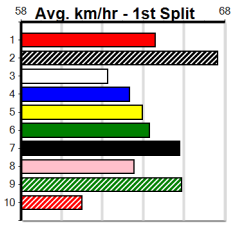

PAUA OF BUDDY AT STUD

Distance: 400m, Race Type: Grade 5 T3, Total Prizemoney: $1,530
1st: $1,000, 2nd: $320, 3rd: $160, 4th: $50

3

3:27PM

(VIC time)

SPECIAL SIAN (8) has raced well here to date and she should be able to burn them off in the early stages. INTER TRIGON (7) owns a solid 23.13 PB here and he is armed with handy early speed. ASTON CAMEO (2) is more than capable.

Watchdog Tips: **8** **7** **2** **6** **Bet:** **Box Quinella 2,7,8 ($10 for 333.33%)**