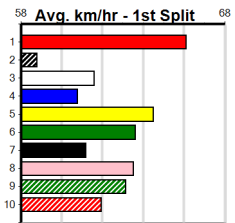

OAKS SUPER BOX FOR HIRE

Distance: 400m, Race Type: Tier 3 - Grade 6, Total Prizemoney: $1,530
1st: $1,000, 2nd: $320, 3rd: $160, 4th: $50

Watchdog Tips:

5

6

1

2

Bet:

Win 5

Form Box Weight Dist Track Date Time BON Margin 1st/2nd (Time) PIR Checked Comment W/R Split 1 S/P Grade

1 INTER TERRA [6] *Racing well, settles on the speed, big threat* **$4.20**

BK B Sep-21 AUSSIE INFRARED INTER SANTINA

Trainer: Joe Interligi (Dandenong North)

6th (6)	27.5	300	HVL	R10	24-May-24	17.33	16.86	4.00	HEAD HUNTER (17.06)	M/2	.	.	.	3.98	$28.00	T3-7
4th (3)	27.1	300	HVL	R3	29-May-24	17.52	16.76	4.00	DONEGAL EXPRESS (17.25)	M/2	.	.	.	3.99	$7.40	7
1st (8)	27.3	350	TRA	R9	03-Jun-24	20.44	20.25	2.75	CASH FOR KOTA (20.62)	M/11	.	.	.	6.76	$5.60	X67
2nd (5)	27.3	395	TRA	R9	10-Jun-24	22.77	22.29	4.75	LARTORIAS BALE (22.44)	M/122	.	.	.	3.77	$25.70	T3-6

Owner(s): TONY AND JOE (SYN), T Interligi, J Interligi

Winning Boxes

1	2	3	4	5	6	7	8
						1	1
Prize	$3,090.00						
Best	NBT						
Starts	20-2-1-4						
Trk/Dst	1-0-0-0						
APM	$2442						

2 VALVE BOUNCE [6] *Placed in three of seven here, may be value* **$8.00**

BK D Oct-21 SHIMA SHINE ZIPPING EMMA

Trainer: Bianca Clark (Briarolong)

5th (4)	33.2	435	SLE	R10	12-May-24	25.04	24.08	8.00	DEWEY NEWS (24.48)	S/775	.	.	.	5.62	$42.40	RW
7th (3)	33.2	435	SLE	R10	26-May-24	25.47	24.46	9.00	SOUTHERN LAW (24.86)	M/877	.	.	.	5.51	$6.10	6G
4th (7)	33.4	400	WGL	R10	30-May-24	23.49	22.96	3.00	LOUR MABEL (23.29)	S/65	.	.	.	8.77	$6.10	T3-6
6th (8)	33.4	435	SLE	R10	05-Jun-24	25.19	24.37	5.50	LALLY BOY (24.82)	S/876	.	.	.	5.64	$12.00	6G

Owner(s): Barking dogs syndicate (SYN), M Clark, C Morris

Winning Boxes

1	2	3	4	5	6	7	8
		1					1
Prize	$5,195.00						
Best	NBT						
Starts	28-2-4-3						
Trk/Dst	7-0-2-1						
APM	$1781						

3 CERTAIN MAGIC [6] *Steady winner last time, this is harder, tested* **$16.00**

WBK B Aug-22 AUSSIE INFRARED SWEET WATERLOO

Trainer: Kristin Tucker (Tanjil South)

1st (2)	24.7	300	HVL	R1	29-May-24	17.21	16.76	1.25	FLAMING FOX (17.29)	Q/1	.	.	.	4.08	$2.90	M
3rd (3)	24.8	350	TRA	R9	03-Jun-24	20.64	20.25	3.00	INTER TERRA (20.44)	M/32	.	.	.	6.88	$7.40	X67
6th (5)	24.9	300	HVL	R10	07-Jun-24	17.66	16.73	4.50	PIE HARD (17.36)	M/5	.	.	.	4.07	$5.50	T3-7
1st (2)	25.3	400	WGL	R4	13-Jun-24	23.84	22.90	1.00	SMOOTH FIRE (23.90)	M/11	.	SW	.	8.86	$11.10	7

Owner(s): Eye Candy (SYN), C Wilk, K Gorman

Winning Boxes

1	2	3	4	5	6	7	8
	2						
Prize	$2,690.00						
Best	23.84						
Starts	15-2-1-2						
Trk/Dst	4-1-0-0						
APM	$2552						

4 XARN BALE [6] Biks *Struggles here, down on confidence, tough ask* **$16.00**

F D Nov-21 RT'S BO JANGLES DYNA YAMI

Trainer: Tammy Kennedy - harris (Deavon Meadows)

3rd (2)	37.6	435	SLE	R10	27-May-24	25.30	24.27	11.00	DASHER BALE (24.56)	Q/443	.	.	.	5.48	$10.00	6G
6th (2)	37.9	400	WGL	R10	30-May-24	23.66	22.96	5.50	LOUR MABEL (23.29)	M/77	.	.	.	8.98	$13.30	T3-6
6th (4)	38.1	400	WGL	R11	04-Jun-24	23.29	22.82	4.75	INTER ROUGE (22.96)	M/76	.	.	.	8.84	$19.00	T3-6
5th (7)	38.3	350	TRA	R2	10-Jun-24	20.69	19.88	6.50	SANDY BALE (20.24)	M/66	.	.	.	6.94	$6.10	T3-RW

Owner(s): L Harris

Winning Boxes

1	2	3	4	5	6	7	8
1			1				
Prize	$4,735.00						
Best	NBT						
Starts	28-2-2-3						
Trk/Dst	9-0-0-1						
APM	$2404						

ENG BAL 2024-06-23