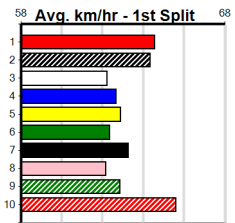

VIATEK

Distance: 400m, Race Type: Grade 5 T3, Total Prizemoney: $1,530
1st: $1,000, 2nd: $320, 3rd: $160, 4th: $50

4

3:49PM

(VIC time)

JUST WANT PIZZA (1) has won two of four here and she looks very well graded in this event. LYLEA BEAR (2) is another with a good record here and she will be in the firing line from the outset. WHY NOT EMILY (4) is better than her past few runs

Watchdog Tips:

1

2

4

3

Bet:

Win 1