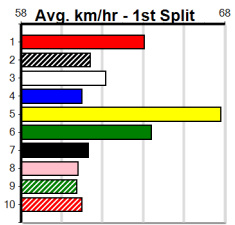

SENNACHIE AT STUD

Distance: 460m, Race Type: Tier 3 - Grade 7, Total Prizemoney: $1,530
1st: $1,000, 2nd: $320, 3rd: $160, 4th: $50

5

4:09PM
(VIC time)

CIRCLE THE GLOBE (8) has been racing well in stronger company of late and he should have enough pace to cross early on. BOURNE SID (7) has been placed in six of his past eight and he has good mid race pace. OPRAH BALE (6) has solid claims

Watchdog Tips:

8

7

6

2

Bet:

Win 8