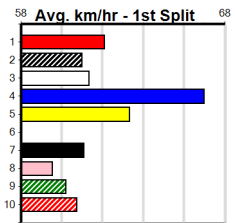

SPORTSBET NOBODY DOES IT EASIER

Distance: 400m, Race Type: Tier 3 - Maiden, Total Prizemoney: $1,530
1st: $1,000, 2nd: $320, 3rd: $160, 4th: $50

2

3:07PM
(VIC time)

IZAKAYA LAD (3) has been placed in seven of 12 to date and he gets his chance to score.
HUNTING GIRL (5) has raced well here to date and she will be in the firing line from the outset.
SMOKIN' BLASTER (7) has solid claims.

Watchdog Tips:

3

5

7

1

Bet:

Win 3