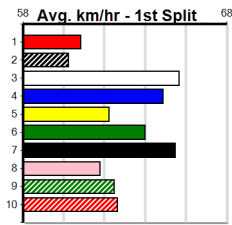

MC GRAFIX & SIGNS

Distance: 460m, Race Type: Grade 5 T3, Total Prizemoney: $1,530
1st: $1,000, 2nd: $320, 3rd: $160, 4th: $50

Watchdog Tips:

4 6 5 7 Bet:

Win 4

Table containing 10 race entries with columns for race number, horse name, trainer, jockey, and race details. Includes 'Winning Boxes' and 'Prize Best Starts' information for each race.