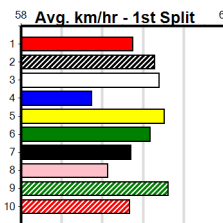

HARD STYLE RICO AT STUD

Distance: 400m, Race Type: Grade 5 T3, Total Prizemoney: $1,530
1st: $1,000, 2nd: $320, 3rd: $160, 4th: $50

11

6:19PM
(VIC time)

AVON SWAN (3) has a good record here and he has the speed to make every post a winner. OUR LULU (2) settles on the speed and she will find this easier than her most recent racing. MADALIA SNOOPY (1) can charge to the line.

Watchdog Tips: **3** **2** **1** **6** **Bet:** **Win 3**

Form	Box	Weight	Dist	Track	Date	Time	BON	Margin	1st/2nd (Time)	PIR	Checked	Comment	W/R	Split 1	S/P	Grade	Winning Boxes							
1 MADALIA SNOOPY [5] <i>Strong type, drawn to settle close, threat</i>																	1	2	3	4	5	6	7	8
BK	D	Jun-21		ASTON DEE BEE		MADALIA MAGGIE											$9.00							
Trainer: Peter Mckenzie (Tinamba)																	Prize Best $24,470.00							
3rd (2) 34.1 435 SLE R6 05-May-24 24.88 24.32 1.5LMAN OF COURAGE (24.78) M/344 . . . . . 5.33 $17.60 5																	FSTD							
8th (8) 33.8 435 SLE R7 08-May-24 25.94 24.32 22.00LVOLKANOVSKI (24.45) M/278 . . . . V3 5.30 $21.90 5																	Starts 51-7-5-9							
8th (8) 33.7 450 TRA R8 12-Jun-24 26.11 25.02 16.00HERE COMES BLUE (25.02) S/888 . . . . . 6.88 $58.60 X45																	Trk/Dst 0-0-0-0							
3rd (4) 33.5 435 SLE R12 16-Jun-24 24.92 24.37 1.75LMMASTER OF DREAMS (24.81) M/333 . . . . . 5.39 $16.80 5																	APM $5326							
Owner(s): P Mckenzie																								

2 OUR LULU [5] <i>Drops in class, good early burn, danger</i>																	1	2	3	4	5	6	7	8
BK	B	Nov-20		BARCIA BALE		COURTING											$3.60							
Trainer: Jennifer Gieschen (Valencia Creek)																	Prize Best $12,258.96							
F (7) 27.6 435 SLE R5 10-Apr-24 0.00 24.59 .WHO (24.96) M/4 . . . . V0 5.35 $11.40 5																	Starts 22.94							
1st (5) 27.2 435 SLE R12 05-May-24 24.74 24.32 2.00LDR. EVERGREEN (24.88) M/111 . . . . . 5.23 $10.00 5																	Trk/Dst 37-4-6-5							
7th (2) 27.4 400 WGL R12 14-May-24 23.24 22.61 2.50LPANAMA PARADE (23.08) M/22 . . . . V10 8.39 $4.90 5																	APM 18-1-4-2							
6th (4) 26.3 400 WGL R8 15-Jun-24 23.31 22.97 2.75LLOCKED AND READY (23.13) M/14 . . . . . 8.48 $4.90 5																	APM $3113							
Owner(s): J Gieschen																								

3 AVON SWAN [5] <i>Good record here, well graded, hard to hold out</i>																	1	2	3	4	5	6	7	8
BD	D	Jun-21		FERNANDO BALE		FEARLESS SWAN											$3.50							
Trainer: Elaine Wood (Nambrok)																	Prize Best $12,010.63							
7th (3) 31.1 450 SHP R12 05-Apr-24 26.26 25.14 7.00LWEDLOCK (25.80) M/778 . . . . . 6.86 $7.40 5NP																	Starts 23.06							
4th (3) 31.3 425 BEN R8 10-Apr-24 24.81 24.18 6.00LALL DAMIRO (24.39) M/645 . . . . . 6.76 $4.60 T3-5																	Trk/Dst 28-5-3-5							
4th (1) 29.7 395 TRA R6 20-May-24 23.05 22.21 5.50LWHISKEY TALKIN' (22.67) S/523 . . . . SW 3.88 $5.20 T3-5																	APM 4-2-1-0							
2nd (1) 30.4 350 TRA R12 10-Jun-24 20.11 19.88 0.10LCHARLOTTE'S HAND (20.11) M/11 . . . . . 6.55 $3.80 T3-5																	APM $3931							
Owner(s): TEN SWANS (SYN), C Gartung, R Marsden, S Jones, M Gunn, B Richardson, L Clohesy, L Goddard, W Marsden, J Clohesy																	ENG HVL 2024-06-23							

4 WHO'S NANNA PAT [5] <i>Struggled for a while now, needs to show more</i>																	1	2	3	4	5	6	7	8
BK	B	Apr-21		MY BRO FABIO		LASER BLUE											$21.00							
Trainer: Robert Johnson (Lang Lang)																	Prize Best $6,855.00							
4th (3) 26.8 395 TRA R5 31-May-24 22.72 22.06 9.50LIRISH NIKKI (22.06) M/443 . . . . . 3.86 $18.00 5																	Starts 23.10							
6th (2) 26.6 460 WGL R1 06-Jun-24 26.73 25.66 11.00LPOWER PAWS (25.98) M/666 . . . . . 6.83 $19.10 SH																	Trk/Dst 69-3-5-5							
7th (5) 26.7 390 BAL R10 12-Jun-24 22.89 22.07 8.50LSPANISH BULLET (22.30) Q/57 . . . . W 8.75 $87.70 5																	APM 6-2-0-1							
5th (4) 26.5 400 WGL R6 15-Jun-24 23.30 22.97 3.5LPERFECT WILLOW (23.06) S/76 . . . . . 8.69 $23.50 X45																	APM $2957							
Owner(s): R Johnson