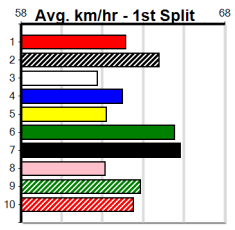

SPORTSBET BS RESPONSIBLY

Distance: 400m, Race Type: Grade 5 T3, Total Prizemoney: \$1,530
1st: \$1,000, 2nd: \$320, 3rd: \$160, 4th: \$50

12

6:41PM

(VIC time)

BUDDY BLUE (7) returned to form at Healesville last time and he has the speed to cross and lead throughout. QUEST FOR DREAMS (6) is another who regained some confidence last time and she looks the danger. SUPER FLIRT (3) has solid claims