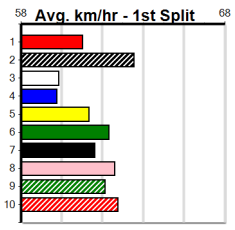

SHIMA SHINE AT STUD

Distance: 460m, Race Type: Tier 3 - Grade 6, Total Prizemoney: $1,530
1st: $1,000, 2nd: $320, 3rd: $160, 4th: $50

7

4:51PM
(VIC time)

ANOKE (2) has been handily placed in his past four and he can go one better today. SOMETHING CLEVER (3) resumes from a spell and he is more than capable when fully wound up. BRAEMAR CORA (6) can run a cheeky race

Watchdog Tips:

2

3

6

5

Bet:

Box Quinella 2,3,5,6 ($10 for 166.67%)