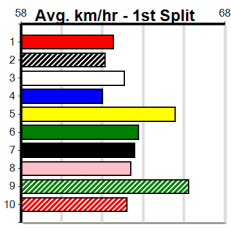

8

5:15PM

(VIC time)

BOURNE SUPREMACY (7) has a good record here and he will appreciate the drop in class today.
INTERNAL AFFAIRS (8) is a powerful type and he will get plenty of room early on. AUSSIE CAN FLY (4) is a more than capable type

Watchdog Tips:

7

8

4

6

Bet:

Win 7