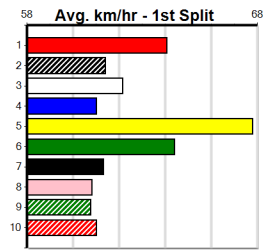

SENNACHIE AT STUD

Distance: 460m, Race Type: Tier 3 - Grade 7, Total Prizemoney: $1,530
1st: $1,000, 2nd: $320, 3rd: $160, 4th: $50

CIRCLE THE GLOBE (8) has been racing well in stronger company of late and he should have enough pace to cross early on. BOURNE SID (7) has been placed in six of his past eight and he has good mid race pace. OPRAH BALE (6) has solid claims

Watchdog Tips: **8** **7** **6** **2** **Bet:** **Win 8**

1

SIR COLEMAN [7] **Steady since resuming, wide runner, tough ask** **$7.50**

BK Dog **Oct-21** Sire: HOUDINI BOY Dam: IT'S A WINK Trainer: John Delaroche (Cranbourne Nort)

Owner(s): P Delaroche
Winning Distances: < 300m (0) 300 - 399m (1) 400 - 499m (0) 500 - 599m (0) 600 - 699m (0) > 700m (0)
Winning Weights: 35.3(1)

2nd	1st	Wgt	Dist	Track	Date	Time	BO	N	Margin	1st/2nd (Time)	PIR	Checked	Comment	WR	Split 1	S/P	Grade
2nd (1)	35.0	460	WGL	R7	30-Nov-23	26.08	25.94	2.00L	ZIPPING HOPKINS (25.94)	M/223	.	.	.	.	6.67	$3.60	RW
2nd (6)	35.1	450	TRA	R4	06-Dec-23	25.15	24.74	2.75L	MARCO ROSE (24.97)	M/422	.	.	.	.	6.74	$5.30	X67
T (7)	35.2	460	WGL	R5	12-Dec-23	0.00	25.67	.	RUAPUKE ROCKS (25.67)	M/888	.	.	V5	.	7.34	$20.80	X67
4th (6)	34.9	460	WGL	R4	16-Jan-24	26.75	25.42	17.00	ON HIGH ALERT (25.63)	S/556	.	.	.	.	6.73	$11.20	7
8th (5)	35.4	350	HVL	R2	28-Jan-24	20.17	19.15	14.00	FIFTY SHORT (19.21)	M/8	.	.	V10	.	6.86	$35.00	X67
8th (2)	34.8	460	WGL	R7	15-Feb-24	27.32	26.03	14.00	CATCH A RAINBOW (26.36)	M/558	.	.	V5	.	6.89	$2.30	T3-RW
7th (4)	34.5	350	HVL	R4	05-May-24	20.12	19.09	8.00L	CHAVERO (19.58)	M/5	.	.	V0	.	6.73	$30.10	X67H
4th (5)	33.9	460	WGL	R9	04-Jun-24	26.71	26.11	2.50L	GARY ON STILTS (26.54)	M/446	.	.	.	.	6.78	$6.10	T3-7

Last 3 wins NOT included above

1st	Wgt	Dist	Track	Date	Time	BO	N	Margin	1st/2nd (Time)	PIR	Checked	Comment	WR	Split 1	S/P	Grade	
1st (6)	35.3	350	HVL	R3	15-Oct-23	19.90	19.21	1.25L	FRITSCH (19.98)	M/1	.	.	.	.	6.71	$4.90	M

Prize Best Starts Trk/Dts APM: $3025.00 NBT 11-1-2-1 5-0-1-0 660

2

IT'S A HOUDINI [7] **Showed improvement last time, must respect** **$6.00**

WBK Dog **Oct-21** Sire: HOUDINI BOY Dam: IT'S A WINK Trainer: John Delaroche (Cranbourne Nort)

Owner(s): M Delaroche
Winning Distances: < 300m (0) 300 - 399m (1) 400 - 499m (0) 500 - 599m (0) 600 - 699m (0) > 700m (0)
Winning Weights: 34.0(1)

6th	Wgt	Dist	Track	Date	Time	BO	N	Margin	1st/2nd (Time)	PIR	Checked	Comment	WR	Split 1	S/P	Grade	
6th (8)	34.6	400	WGL	R1	14-Oct-23	23.63	22.55	9.50L	TORPEDO TUOHY (22.98)	M/67	.	.	.	.	8.90	$3.20	M
1st (8)	34.0	300	HVL	R1	25-Feb-24	16.92	16.27	1.00L	HOT SUMMER SKY (16.99)	Q/5	.	.	.	.	4.00	$13.80	MH
7th (6)	33.9	300	HVL	R2	03-Mar-24	17.21	16.66	7.00L	FAST LOVE (16.74)	S/8	.	.	.	.	4.16	$28.30	MF
5th (6)	33.8	400	WGL	R3	28-Mar-24	23.47	22.84	9.50L	MISS JAZZ (22.84)	M/77	.	.	.	.	8.88	$4.30	T3-7
6th (8)	33.4	435	SLE	R2	07-Apr-24	25.12	24.50	8.50L	MINH TEDDY (24.55)	S/666	.	.	.	.	5.57	$20.70	7
6th (8)	33.8	350	HVL	R9	05-May-24	19.99	19.09	9.00L	SUMMER KOBIE (19.39)	M/6	.	.	.	.	6.79	$30.20	X67H
2nd (4)	33.6	460	WGL	R9	04-Jun-24	26.63	26.11	1.5L	GARY ON STILTS (26.54)	M/635	.	.	.	.	6.85	$14.00	T3-7

Last 3 wins NOT included above

Prize Best Starts Trk/Dts APM: $2000.00 NBT 7-1-1-0 1-0-1-0 1328