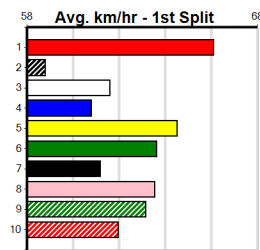

OAKS SUPER BOX FOR HIRE

Distance: 400m, Race Type: Tier 3 - Grade 6, Total Prizemoney: $1,530
1st: $1,000, 2nd: $320, 3rd: $160, 4th: $50

OUT OF CHARGE (5) has been impressive in his past two and he looks very well graded in this event. RUNWAY (6) is better than her past few runs and she can settle on the speed. INTER TERRA (1) has the right draw.

Watchdog Tips: 5 6 1 2 Bet: Win 5

INTER TERRA [6] Racing well, settles on the speed, big threat $4.20
BK Bitch Sep-21 Sire: AUSSIE INFRARED Dam: INTER SANTINA
Owner(s): TONY AND JOE (SYN), T Interligi, J Interligi
Trainer: Joe Interligi (Dandenong North)
Winning Distances: < 300m (0) 300 - 399m (2) 400 - 499m (0) 500 - 599m (0) 600 - 699m (0) > 700m (0)
Winning Weights: 27.1(1) 27.3(1)
7th (5) 27.8 350 TRA R1 15-Jan-24 22.02 19.70 18.00 BALKAN WARRIOR (20.79) Q/27 . . . V5 . . . 6.65 $16.10 M
1st (7) 27.1 300 HVL R1 06-May-24 17.18 16.85 1.5L C'EST NOIR (17.28) Q/1 . . . . . 3.93 $5.60 M
3rd (6) 27.5 300 HVL R3 10-May-24 17.38 16.89 1.25L EVIL EDNA (17.30) M/3 . . . SW . . . 3.97 $23.30 T3-7
8th (7) 27.6 350 TRA R3 13-May-24 20.97 19.97 13.00 SPEEDY PAM (20.08) M/34 . . . . . 6.82 $8.80 7
6th (6) 27.5 300 HVL R10 24-May-24 17.33 16.86 4.00L HEAD HUNTER (17.06) M/2 . . . . . 3.98 $28.00 T3-7
4th (3) 27.1 300 HVL R3 29-May-24 17.52 16.76 4.00L DONEGAL EXPRESS (17.25) M/2 . . . . . 3.99 $7.40 7
1st (8) 27.3 350 TRA R9 03-Jun-24 20.44 20.25 2.75L CASH FOR KOTA (20.62) M/11 . . . . . 6.76 $5.60 X67
2nd (5) 27.3 395 TRA R9 10-Jun-24 22.77 22.29 4.75L ARTORIAS BALE (22.44) M/122 . . . . . 3.77 $25.70 T3-6
Last 3 wins NOT included above
Prize Best $3090.00 NBT
Starts 20-2-1-4
Trk/Dts 1-0-0-0
APM 2442

VALVE BOUNCE [6] Placed in three of seven here, may be value $8.00
BK Dog Oct-21 Sire: SHIMA SHINE Dam: ZIPPING EMMA
Owner(s): Barking dogs syndicate (SYN), M Clark, C Morris
Trainer: Bianca Clark (Briagolong)
Winning Distances: < 300m (0) 300 - 399m (0) 400 - 499m (2) 500 - 599m (0) 600 - 699m (0) > 700m (0)
Winning Weights: 33.0(1) 33.3(1)
5th (5) 33.6 435 SLE R3 14-Apr-24 25.38 24.32 12.00 PONTING (24.57) Q/366 . . . . . 5.42 $30.50 X67H
4th (3) 33.7 460 WGL R4 18-Apr-24 26.61 26.19 6.00L MAY SO DREAMING (26.22) M/874 . . . . . 7.03 $27.20 T3-7
1st (3) 33.3 435 SLE R11 24-Apr-24 25.07 24.60 1.00L JUST LIKE AUDREY (25.13) M/742 . . . . . 5.50 $7.50 X67
4th (5) 33.2 435 SLE R9 05-May-24 25.04 24.32 4.00L STITCH AND SHOUT (24.77) M/744 . . . . . 5.63 $14.90 6G
5th (4) 33.2 435 SLE R10 12-May-24 25.04 24.08 8.00L DEWY NEWS (24.48) S/775 . . . . . 5.62 $42.40 RW
7th (3) 33.2 435 SLE R10 26-May-24 25.47 24.46 9.00L SOUTHERN LAW (24.86) M/877 . . . . . 5.51 $16.10 6G
4th (7) 33.4 400 WGL R10 30-May-24 23.49 22.96 3.00L OUR MABEL (23.29) S/65 . . . . . 8.77 $6.10 T3-6
6th (8) 33.4 435 SLE R10 05-Jun-24 25.19 24.37 5.50L MALLY BOY (24.82) S/876 . . . . . 5.64 $12.00 6G
Last 3 wins NOT included above
1st (8) 33.0 435 SLE R2 15-Dec-23 24.88 24.23 2.00L DR. IVOR (25.01) M/322 . . . . . 5.42 $4.70 M
Prize Best $5195.00 NBT
Starts 28-2-4-3
Trk/Dts 7-0-2-1
APM 1781