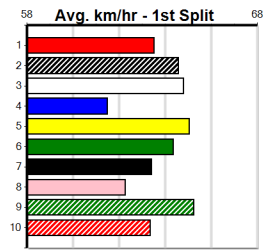

HARD STYLE RICO AT STUD

Distance: 400m, Race Type: Grade 5 T3, Total Prizemoney: $1,530
1st: $1,000, 2nd: $320, 3rd: $160, 4th: $50

AVON SWAN (3) has a good record here and he has the speed to make every post a winner. OUR LULU (2) settles on the speed and she will find this easier than her most recent racing. MADALIA SNOOPY (1) can charge to the line.

Watchdog Tips: 3 2 1 6 Bet: Win 3

Form Box for MADALIA SNOOPY [5]. Includes race details, owner (P Mckenzie), sire (ASTON DEE BEE), dam (MADALIA MAGGIE), and a box history table.

Form Box for OUR LULU [5]. Includes race details, owner (J Gieschen), sire (BARCIA BALE), dam (COURTING), and a box history table.

Form Box for AVON SWAN [5]. Includes race details, owner (TEN SWANS), sire (FERNANDO BALE), dam (FEARLESS SWAN), and a box history table.

Form Box for WHO'S NANNA PAT [5]. Includes race details, owner (R Johnson), sire (MY BRO FABIO), dam (LASER BLUE), and a box history table.

Form Box for LOCHINVAR KEWELL [5]. Includes race details, owner (Thats Racing), sire (FERNANDO BALE), dam (TEARS SOME), and a box history table.