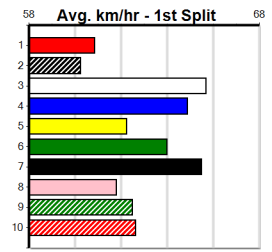

MC GRAFIX & SIGNS

Distance: 460m, Race Type: Grade 5 T3, Total Prizemoney: $1,530
1st: $1,000, 2nd: $320, 3rd: $160, 4th: $50

LINDENOW PATCH (4) trialed well around Sale recently and he has the class edge over his rivals.
POWER INNINGS (6) has a good turn of foot and he just needs a little room in the middle stages.
FREE FALLING (5) is racing with confidence.

Watchdog Tips: 4 6 5 7 Bet: Win 4

WHY NOT LILAH [5] Lacking confidence, flat patch mid race, tough ask $12.00
BK Bitch Mar-18 Sire: DUNDEE OSPREY Dam: WHY NOT JOJO
Trainer: Leigh Carter (Devon Meadows)
Winning Distances: < 300m (0) 300 - 399m (3) 400 - 499m (10) 500 - 599m (7) 600 - 699m (0) > 700m (0)
Box History table and Prize Best Starts table included.

TRICKY KELVIN [5] Racing many lengths below his best, tested $16.00
BK Dog Jul-20 Sire: AUSSIE INFRARED Dam: VALENCIA GEM
Trainer: Jennifer Gieschen (Valencia Cree)
Winning Distances: < 300m (0) 300 - 399m (0) 400 - 499m (5) 500 - 599m (0) 600 - 699m (0) > 700m (0)
Box History table and Prize Best Starts table included.

ZIPPING PATTY (NSW)[5] Struggled since his win here, place preferred $7.50
BE Dog Sep-21 Sire: ZIPPING GARTH Dam: ZIPPING LENA
Trainer: Darrell Saunders (Somerville)
Winning Distances: < 300m (0) 300 - 399m (2) 400 - 499m (2) 500 - 599m (0) 600 - 699m (0) > 700m (0)
Box History table and Prize Best Starts table included.

LINDENOW PATCH (NSW)[5] Drops in class, can cross and lead, go close $2.60
WBK Dog Jun-21 Sire: ORSON ALLEN Dam: MAGIC GYPSY
Trainer: Lesley Russell (Sale)
Winning Distances: < 300m (0) 300 - 399m (4) 400 - 499m (4) 500 - 599m (0) 600 - 699m (0) > 700m (0)
Box History table and Prize Best Starts table included.

FREE FALLING [5] Impressive in his past three, can threaten $8.00
RF Dog Feb-21 Sire: BERNARDO Dam: RADIANT ANGEL
Trainer: Leon Lacy (Noble Park)
Winning Distances: < 300m (0) 300 - 399m (2) 400 - 499m (3) 500 - 599m (0) 600 - 699m (0) > 700m (0)
Box History table and Prize Best Starts table included.