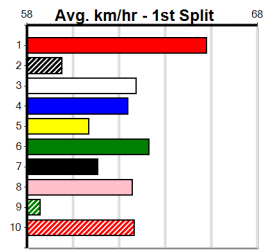

Watchdog Tips: 6 1 3 8 Bet: Win 6

Table with columns: Form Box, Wgt, Dist, Track, Date, Time, BON, Margin, 1st/2nd (Time), PIR, Checked, Comment, W/R, Split 1, S/P, Grade

CRYPTO ROYALTY [M] \$3.40
Showed improvement last time, clear danger
Owner(s): Crypto Syndicate (SYN), B De rozario, M Brigham
Trainer: Robert Colpoys (Bass)