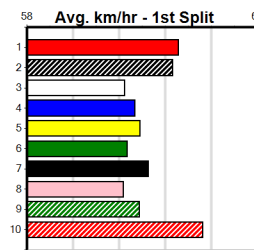

VIATEK

Distance: 400m, Race Type: Grade 5 T3, Total Prizemoney: $1,530
1st: $1,000, 2nd: $320, 3rd: $160, 4th: $50

JUST WANT PIZZA (1) has won two of four here and she looks very well graded in this event. LYLA BEAR (2) is another with a good record here and she will be in the firing line from the outset. WHY NOT EMILY (4) is better than her past few runs

Watchdog Tips: 1 2 4 3 Bet: Win 1

JUST WANT PIZZA [5] Well graded, can hold the early lead, go close $2.40
Owner(s): A Lie
Sire: SUPERIOR PANAMA Dam: JUNK FOOD JUNKIE
Trainer: Jason Sharp (Lara)
Box History table and Prize Best Starts Trk/Dts APM

LYLA BEAR [5] Far from disgraced here last time, main danger $4.60
Owner(s): HUNTER RACING (SYN), A Hunter, B Hunter, C Hunter
Sire: FERNANDO BALE Dam: NAUGHTY CAZZA
Trainer: Graeme Campbell (Drouin South)
Box History table and Prize Best Starts Trk/Dts APM

RAISED RIGHT [5] Regained confidence in his past two, respect $10.00
Owner(s): J Belsham
Sire: WHISKEY RIOT Dam: LEKTRA MISS
Trainer: Julie Belsham (Longwarry)
Box History table and Prize Best Starts Trk/Dts APM

WHY NOT EMILY [5] Can come out running, may be the value runner $7.50
Owner(s): G Carter
Sire: BERNARDO Dam: WHY NOT GINGER
Trainer: Leigh Carter (Devon Meadows)
Box History table and Prize Best Starts Trk/Dts APM

BOMBER'S REWARD [5] Steady record here, drawn to find bother, tested $12.00
Owner(s): G Green
Sire: BOMBER JACK Dam: ROZEHILL BETH
Trainer: Geoffrey Green (Woodside)
Box History table and Prize Best Starts Trk/Dts APM