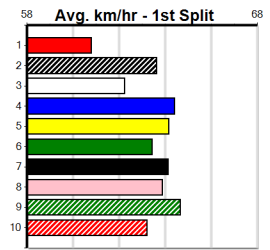

SHIMA SHINE AT STUD

Distance: 400m, Race Type: Tier 3 - Grade 7, Total Prizemoney: $1,530
1st: $1,000, 2nd: $320, 3rd: $160, 4th: $50

SIN CITY MARV (5) has been racing well in better company of late and he has the speed to cross and lead throughout. KENZIE KID (3) is better than her past two runs and she can make amends today. NOTORIOUS BLAZE (2) is an improving type

Watchdog Tips: 5 3 2 7 **Bet:** Win 5

Form Box	Wgt	Dist	Track	Date	Time	BON	Margin	1st/2nd (Time)	PIR	Checked	Comment	WR	Split 1	S/P	Grade	
1	BACKDROP (SA)[7] $16.00															
	Beaten in all four runs here, prefer to watch															
	BK Dog May-21 Sire: ZAMBORA BROCKIE Dam: EMERLEY EXPRESS															
	Owner(s): L Russell															
	Trainer: Kym Russell (Sale)															
	Winning Distances: < 300m (0) 300 - 399m (1) 400 - 499m (0) 500 - 599m (0) 600 - 699m (0) > 700m (0)															
	Winning Weights: 30.5(1)															
	7th (1) 28.8 400 WGL R1 16-May-23 24.76 22.56 25.00 REMO RODMAN (23.05) M/77 V21 8.92 $14.90 M															
	WG (-) 31.4 350 TRA 22-Jan-24 20.24 0.01L Trial Cleared M 1of1 . . . . . WGT															
	6th (2) 31.4 350 TRA R1 26-Jan-24 20.66 19.71 11.00 POWER PAWS (19.91) M/56 . . . . . 6.91 $15.50 M															
1st (3) 30.5 350 TRA R1 05-Feb-24 20.64 19.88 4.25L ZIVA BALE (20.92) M/76 . . . . . 6.96 $9.90 M																
8th (1) 31.0 400 WGL R2 24-Feb-24 24.00 22.38 15.00 VONNIE LEE (22.97) Q/78 . . . . . V10 8.82 $7.50 7																
7th (5) 30.5 400 WGL R3 16-May-24 23.78 22.71 11.00 BANDARI (23.03) M/86 . . . . . 8.81 $29.50 T3-7																
4th (1) 32.4 400 WGL R4 13-Jun-24 24.20 22.90 5.50L CERTAIN MAGIC (23.84) M/44 . . . . . 8.97 $22.60 7																
Last 3 wins NOT included above																
Prize Best $1050.00 NBT																
Starts 6-1-0-0																
Trk/Dts 4-0-0-0																
APM 450																

2	NOTORIOUS BLAZE [7] $7.50															
	Improving with each run, good muster, threat															
	BD Dog Sep-22 Sire: FERNANDO BALE Dam: MERCEDES DIOR															
	Owner(s): Notorious Syndicate (SYN), J Gordon, G Rudd, D Erdman, W Telford															
	Trainer: Jason Sharp (Lara)															
	Winning Distances: < 300m (0) 300 - 399m (1) 400 - 499m (0) 500 - 599m (0) 600 - 699m (0) > 700m (0)															
	Winning Weights: 30.3(1)															
	8th (4) 30.5 400 GEL R3 03-May-24 23.60 22.45 13.00 MARAIS BALE (22.70) M/68 . . . . . 8.87 $14.70 MH															
	4th (4) 30.0 400 GEL R1 10-May-24 23.69 22.76 6.50L QUEEN KATE (23.26) Q/24 . . . . . 8.76 $26.30 M															
	2nd (7) 30.1 390 SHP R1 23-May-24 22.71 22.21 4.25L HARBOUR LIGHTS (22.42) M/22 . . . . . 8.68 $8.20 T3-M															
2nd (3) 29.8 400 WGL R2 04-Jun-24 23.20 22.82 2.25L CRYPTO PRINCE (23.05) Q/22 . . . . . 8.63 $8.00 T3-M																
1st (8) 30.3 300 HVL R1 14-Jun-24 17.16 16.83 1.5L CHEWBACCA (17.27) Q/1 . . . . . SW 3.99 $1.80 T3-M																
Last 3 wins NOT included above																
Prize Best $1715.00 NBT																
Starts 5-1-2-0																
Trk/Dts 1-0-1-0																
APM 1700																

3	KENZIE KID [7] $3.60															
	No luck in his past two, can atone, danger															
	BK Bitch Apr-22 Sire: HARD STYLE RICO Dam: POPPY TALK															
	Owner(s): A Gringhuis															
	Trainer: Arend Gringhuis (Ripplebrook)															
	Winning Distances: < 300m (0) 300 - 399m (0) 400 - 499m (1) 500 - 599m (0) 600 - 699m (0) > 700m (0)															
	Winning Weights: 26.0(1)															
	6th (4) 26.4 400 WGL R1 28-May-24 23.43 22.34 5.50L SECRET WITHIN (23.08) M/56 . . . . . 8.72 $31.30 M															
	1st (4) 26.0 435 SLE R2 02-Jun-24 24.64 24.37 2.25L SAND DUNES (24.78) Q/111 . . . . . SW 5.20 $21.30 M															
	8th (4) 25.9 510 SLE R6 09-Jun-24 30.24 28.73 13.00 ELITE DARA (29.39) M/688 . . . . . 9.67 $4.30 X67H															
8th (7) 26.1 400 WGL R4 13-Jun-24 24.41 22.90 8.50L CERTAIN MAGIC (23.84) M/77 . . . . . 9.07 $1.60 7																
Last 3 wins NOT included above																
Prize Best $1680.00 NBT																
Starts 4-1-0-0																
Trk/Dts 2-0-0-0																
APM 1680