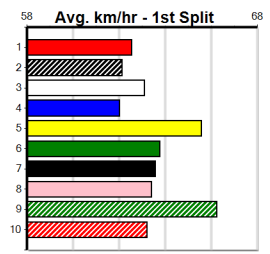

KHANS HOSPITALITY SERVICES

Distance: 460m, Race Type: Grade 5 T3, Total Prizemoney: $1,530
1st: $1,000, 2nd: $320, 3rd: $160, 4th: $50

BOURNE SUPREMACY (7) has a good record here and he will appreciate the drop in class today.
INTERNAL AFFAIRS (8) is a powerful type and he will get plenty of room early on. AUSSIE CAN FLY (4) is a more than capable type

Watchdog Tips: 7 8 4 6 Bet: Win 7

STARLIGHT TYSON [5] Needs everything his own way, prefer others $12.00
BK Dog Jul-19 Sire: KINLOCH BRAE Dam: STARLIGHT LUCY
Owner(s): C Fulford
Winning Distances: < 300m (0) 300 - 399m (1) 400 - 499m (5) 500 - 599m (9) 600 - 699m (2) > 700m (0)
Winning Weights: 32.7(1) 32.9(1) 33.1(2) 33.2(2) 33.3(2) 33.4(2) 33.5(1) 33.6(1) 33.7(1) 33.8(1) 34.2(1) 35.1(1) 35.2(1)
7th (2) 33.3 460 WGL R8 25-Apr-24 26.74 26.05 7.50L MIGHTY HERCULES (26.24) M/336 . . . . . 6.66 $18.70 5
3rd (1) 33.3 350 TRA R11 29-Apr-24 20.31 19.92 6.00L OUR FLASH (19.92) M/33 . . . . . 7.03 $5.20 T3-5
2nd (3) 33.6 400 WGL R5 02-May-24 22.97 22.84 1.25L EMOLGA BALE (22.89) Q/11 . . . . . 8.52 $3.90 T3-5
2nd (3) 33.3 435 SLE R11 22-May-24 24.97 24.63 5.00L CARTEL GLAMOUR (24.64) M/433 . . . . . 5.31 $3.80 5
3rd (7) 32.9 435 SLE R5 27-May-24 24.97 24.27 5.50L PROJECTOR (24.61) M/133 . . . . . 5.27 $9.50 5
4th (8) 32.5 350 TRA R12 29-May-24 20.17 19.62 5.50L FIBULARIS (19.79) M/23 . . . . . 6.85 $23.30 VET
5th (4) 33.4 460 WGL R10 06-Jun-24 26.48 25.66 6.50L JONATHAN'S DREAM (26.03) Q/333 . . . . . 6.61 $16.70 5H
6th (6) 32.8 395 TRA R10 17-Jun-24 22.53 21.97 4.00L HIERARCHY (22.26) M/487 . . . . . 3.80 $11.90 SH
Last 3 wins NOT included above
1st (1) 33.6 435 SLE R4 17-Sep-23 24.85 24.39 0.50L SHAKA BIG TONKS (24.88) M/111 . . SW . 5.28 $2.40 VET
1st (5) 32.7 435 SLE R11 05-Nov-23 24.86 24.16 0.10L KAYDE (24.87) M/222 . . . . . 5.24 $5.00 5
1st (3) 35.1 435 SLE R5 03-Jan-24 24.73 24.42 0.25L BIG TIMBER (24.74) M/222 . . . . . 5.29 $30.30 5
Trainer: Cindy Fulford (Maffra)

MALAIKA BALE [5] Biks Good record here but may need it easier, place $7.00
BD Bitch Sep-20 Sire: KONOMI Dam: LILA BALE
Owner(s): D Bickerton
Winning Distances: < 300m (0) 300 - 399m (1) 400 - 499m (4) 500 - 599m (0) 600 - 699m (0) > 700m (0)
Winning Weights: 28.0(1) 28.1(2) 28.4(1) 28.8(1)
1st (4) 28.1 460 WGL R8 28-Dec-23 26.50 26.27 0.50L TANTANGARA GIRL (26.52) M/542 . . . . . 6.77 $6.60 5
2nd (6) 28.1 460 WGL R8 09-Jan-24 26.49 26.14 3.75L TOOTSIE (26.23) M/332 . . . . . 6.74 $26.60 T3-5
2nd (4) 28.4 460 WGL R8 18-Jan-24 26.03 25.93 0.10L AUDACIOUS LIVVY (26.03) Q/322 . . . . . 6.64 $6.50 T3-5
8th (4) 28.6 450 TRA R7 26-Jan-24 25.69 24.71 11.00L SMOOTH CRIMINAL (24.98) M/888 . . . . . 6.93 $62.40 X45
1st (1) 28.8 395 TRA R12 31-Jan-24 22.31 21.84 1.25L FREE FALLING (22.39) M/433 . . . . . 3.80 $16.80 5NP
7th (6) 28.2 395 TRA R2 19-Apr-24 22.78 21.84 7.00L SUMMER WINGS (22.30) M/468 . . . . . 3.81 $27.60 5
5th (3) 27.6 460 WGL R7 28-May-24 26.58 25.54 5.50L LADY REPLICAS (26.22) M/755 . . . . . 6.82 $40.40 5
7th (1) 27.0 435 SLE R5 05-Jun-24 25.16 24.37 8.50L BLUEY LA LA (24.60) M/766 . . . . . 5.41 $28.20 5
Last 3 wins NOT included above
1st (5) 28.4 400 WGL R1 03-Aug-23 23.19 22.60 2.25L TANTANGARA GIRL (23.33) M/51 . . . . . 8.63 $3.10 T3-M
1st (1) 28.0 460 WGL R7 31-Aug-23 26.53 26.53 4.50L FANCY RYKER (26.85) Q/111 . . . . . 6.62 $11.20 T3-7
1st (4) 28.1 460 WGL R5 14-Sep-23 26.46 26.03 2.00L STARTER'S KING (26.59) S/561 . . . . . 6.85 $3.70 T3-RW
Trainer: David Bickerton (Pearcedale)