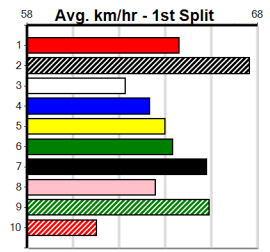

PAUA OF BUDDY AT STUD

Distance: 400m, Race Type: Grade 5 T3, Total Prizemoney: $1,530
1st: $1,000, 2nd: $320, 3rd: $160, 4th: $50

SPECIAL SIAN (8) has raced well here to date and she should be able to burn them off in the early stages. INTER TRIGON (7) owns a solid 23.13 PB here and he is armed with handy early speed. ASTON CAMEO (2) is more than capable.

Watchdog Tips: 8 7 2 6 Bet: Box Quinella 2,7,8 ($10 for 333.33%)

REDGUM FLYER [5] Goes well here but needs to lead, place best $4.60
Owner(s): C Mcmillan
Winning Distances: < 300m (0) 300 - 399m (7) 400 - 499m (5) 500 - 599m (0) 600 - 699m (0) > 700m (0)
Winning Weights: 29.7(1) 30.0(1) 30.5(1) 30.6(1) 30.7(1) 31.3(1) 31.5(1) 31.6(1) 31.9(2) 32.0(1) 32.1(1)

ASTON CAMEO [5] Risky early but has the most talent, threat $4.80
Owner(s): R Borda
Winning Distances: < 300m (0) 300 - 399m (3) 400 - 499m (1) 500 - 599m (0) 600 - 699m (0) > 700m (0)
Winning Weights: 26.7(1) 26.8(1) 27.0(1) 27.5(1)

DUSTY OLD ROAD [5] Wide runner inside is a worry, may find bother $10.00
Owner(s): C Fulford
Winning Distances: < 300m (0) 300 - 399m (2) 400 - 499m (5) 500 - 599m (2) 600 - 699m (0) > 700m (0)
Winning Weights: 32.7(1) 33.0(1) 33.1(1) 33.5(2) 33.7(1) 34.2(1) 34.6(1) 35.5(1)

COSMIC HOLIDAY [5] Every chance last time, may need it easier $21.00
Owner(s): K Browney
Winning Distances: < 300m (0) 300 - 399m (7) 400 - 499m (1) 500 - 599m (0) 600 - 699m (0) > 700m (0)
Winning Weights: 31.2(1) 31.7(2) 32.0(1) 32.1(1) 32.2(1) 32.4(1) 32.5(1)

BEFORE NOON [5] Likely to get crowded in the early stages $12.00
Owner(s): D Williamson
Winning Distances: < 300m (0) 300 - 399m (3) 400 - 499m (2) 500 - 599m (0) 600 - 699m (0) > 700m (0)
Winning Weights: 25.7(1) 26.0(1) 26.1(1) 26.4(1) 26.5(1)

1

2

3

4

5