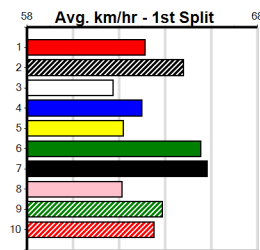

SPORTSBET BS RESPONSIBLY

Distance: 400m, Race Type: Grade 5 T3, Total Prizemoney: $1,530
1st: $1,000, 2nd: $320, 3rd: $160, 4th: $50

BUDDY BLUE (7) returned to form at Healesville last time and he has the speed to cross and lead throughout. QUEST FOR DREAMS (6) is another who regained some confidence last time and she looks the danger. SUPER FLIRT (3) has solid claims

Watchdog Tips: **7** **6** **3** **1** **Bet:** Box Quinella 3,6,7 ($10 for 333.33%)

1

AUBAMEYANG [5] Former star chaser, draw helps, keep safe **$4.60**

BK Dog Feb-19 Sire: KINDA CRUEL RED Dam: STUNNING VIEW
Owner(s): BACHELOR CLUB (SYN), P Martinovic, J Martinovic, J Martinovic
Trainer: Peter Martinovic (Koo Wee Rup)

Winning Distances: < 300m (0) 300 - 399m (17) 400 - 499m (12) 500 - 599m (0) 600 - 699m (0) > 700m (0)

Winning Weights: 31.7(1) 31.9(1) 32.0(3) 32.1(1) 32.2(5) 32.3(5) 32.4(6) 32.5(1) 32.6(3) 32.8(1) 32.9(1) 33.2(1)

Box	1st	2nd	3rd	4th	5th	6th	7th	8th
1	4	3	3	4	4	1	1	
2	4	4		3	3	1	1	
3	4	3	2	2	3	2		1
4	1	2	3	3	2			2
5	1	3	2	3	1	1	5	1
6	8	6	2	2	2			
7	3		3	2	2	3		1
8	4	4		2	1			1

Prize Best Starts Trk/Dts APM: $89166.07, 22.57(2)-14/6/22, 131-29-25-15, 27-2-6-4, 2137

2

BERMUDA BEN [5] Far from disgraced last time, place claims **$8.00**

BE Dog Nov-20 Sire: BARCIA BALE Dam: JUNIPER PEARL
Owner(s): B Mackie
Trainer: Leon Lacy (Noble Park)

Winning Distances: < 300m (0) 300 - 399m (4) 400 - 499m (1) 500 - 599m (0) 600 - 699m (0) > 700m (0)

Winning Weights: 31.9(1) 32.4(2) 33.0(1) 33.1(1)

Box	1st	2nd	3rd	4th	5th	6th	7th	8th
1	1	2	3	1	1	2		1
2		2	3	1			1	1
3				1		2		
4	1	2		1		1	1	
5	2			1	2	1	1	1
6	1		3	1	1	1	1	
7		2		2	3	2		
8		1	1		2			

Prize Best Starts Trk/Dts APM: $14195.00, NBT, 55-5-9-10, 9-0-1-2, 2653

3

SUPER FLIRT [5] Can show early speed at times, threat **$6.00**

BD Bitch Jun-21 Sire: SUPERIOR PANAMA Dam: IT'S A FLIRT
Owner(s): T Kennedy - harris
Trainer: Tammy Kennedy - harris (Deavon ENG BAL 2024-06-23)

Winning Distances: < 300m (0) 300 - 399m (2) 400 - 499m (2) 500 - 599m (0) 600 - 699m (0) > 700m (0)

Winning Weights: 25.6(1) 25.7(1) 25.8(1) 25.9(1)

Box	1st	2nd	3rd	4th	5th	6th	7th	8th
1	1	1	1	1	1			
2				2	1			
3				1				1
4			1		1	1	3	
5			1			1	1	
6	2							1
7	1				1	1	2	1
8		1	1	1	1			

Prize Best Starts Trk/Dts APM: $6690.00, FSTD, 32-4-1-4, 0-0-0-0, 1646

4

SNOWY ALFORD (NSW)[5] Tough draw, tends to miss away, tough ask **$16.00**

WBK Dog Mar-21 Sire: BEWILDERING Dam: SPOTTED PANTHER
Owner(s): I Dann
Trainer: Ian Dann (Whitelaw)

Winning Distances: < 300m (0) 300 - 399m (0) 400 - 499m (3) 500 - 599m (0) 600 - 699m (0) > 700m (0)

Winning Weights: 28.5(1) 28.6(1) 28.7(1)

Box	1st	2nd	3rd	4th	5th	6th	7th	8th
1	1	1	1	1	1			
2	1	1	4	2		1		1
3		2		1	1	1	1	
4				1	1			1
5	1		2	1		1	1	
6			1	1	1	1		
7						1	1	1
8			1	3		1		1

Prize Best Starts Trk/Dts APM: $6830.00, 23.11(2)-22/6/23, 41-3-3-9, 34-3-2-8, 1107

5

HURRICANE MAX [5] Every chance last time, place claims best **$10.00**

BK Dog Oct-19 Sire: STAGGER Dam: MIGNON
Owner(s): V Sultana
Trainer: Victoria Sultana (Trafalgar East)

Winning Distances: < 300m (0) 300 - 399m (5) 400 - 499m (3) 500 - 599m (0) 600 - 699m (0) > 700m (0)

Winning Weights: 29.7(1) 29.9(3) 30.0(1) 30.6(1) 30.8(1) 31.1(1)

Box	1st	2nd	3rd	4th	5th	6th	7th	8th
1	1	4	5	2	1	1	1	1
2	1	3	4	2	1	1	2	
3		2	3	7	4	2	5	1
4	1	2	4		3	1		
5	2	3	1	2	5	2	1	
6	2	3	3	3	3	4	2	
7	2	2	2	2	2	5	1	2
8	2	2	1	2	2	3	3	1

Prize Best Starts Trk/Dts APM: $21929.38, 22.98(7)-30/6/22, 134-8-20-25, 65-3-10-16, 3288