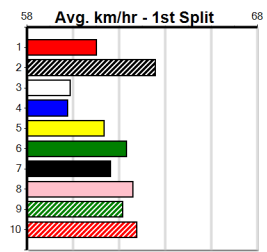

SHIMA SHINE AT STUD

Distance: 460m, Race Type: Tier 3 - Grade 6, Total Prizemoney: $1,530
1st: $1,000, 2nd: $320, 3rd: $160, 4th: $50

ANOKE (2) has been handily placed in his past four and he can go one better today. SOMETHING CLEVER (3) resumes from a spell and he is more than capable when fully wound up. BRAEMAR CORA (6) can run a cheeky race

Watchdog Tips: 2 3 6 5 Bet: Box Quinella 2,3,5,6 ($10 for 166.67%)

IN THE RIOT [6] Struggled for a while, gets buried back early, no $16.00
BK Dog Nov-21 Sire: AUSSIE INFRARED Dam: START A RIOT
Trainer: Peter Mckenzie (Tinamba) ENG SLE 2024-06-23
Winning Distances: < 300m (0) 300 - 399m (1) 400 - 499m (1) 500 - 599m (0) 600 - 699m (0) > 700m (0)
Winning Weights: 34.2(1) 34.3(1)
4th (1) 34.1 510 SLE R5 24-Apr-24 29.68 29.28 5.50L ELLE GEM (29.32) Q/244 . . . . 9.44 $13.60 X67
6th (6) 34.0 450 TRA R5 03-May-24 25.82 24.78 12.00 MR. PRESIDENT (25.01) M/655 . . . . 6.85 $27.00 RW
6th (8) 34.0 510 SLE R9 12-May-24 29.74 28.82 12.00 DAINTREE TIGER (28.92) M/655 . . . W 9.54 $70.00 RW
6th (2) 34.0 510 SLE R4 19-May-24 29.84 28.53 13.00 BLUEY LA LA (28.96) M/535 . . . . 9.84 $31.60 X67
3rd (1) 33.6 510 SLE R7 22-May-24 29.48 29.10 5.50L LAKEVIEW JAN (29.10) Q/333 . . . . 9.50 $21.30 X67
6th (5) 34.1 510 SLE R7 26-May-24 29.53 28.85 7.00L PEG (29.04) M/556 . . . . 9.41 $40.70 X67
7th (4) 33.6 525 MEA R1 01-Jun-24 31.21 29.79 21.00 LANFRANCO (29.79) Q/5777 . . . . 5.28 $53.00 X67
8th (5) 33.6 525 MEA R1 08-Jun-24 31.01 29.80 14.00 FLY ALI (30.10) M/7888 . . . . 5.33 $97.00 X67
Last 3 wins NOT included above
1st (2) 34.3 300 HVL R3 06-Sep-23 17.12 16.63 0.75L BUSTER'S DREAM (17.16) M/4 . . . SW . 4.06 $1.30 M
1st (8) 34.2 435 SLE R4 03-Jan-24 25.20 24.42 1.00L DAINTREE DARIUS (25.25) M/535 . . . . 5.46 $4.20 7

ANOKE [6] Racing well, nearing a win, gets his chance $3.40
BD Dog Sep-21 Sire: BARCIA BALE Dam: MARLEY SPRITE
Trainer: Vincent Daffy (Eumemmerring)
Winning Distances: < 300m (0) 300 - 399m (0) 400 - 499m (1) 500 - 599m (1) 600 - 699m (0) > 700m (0)
Winning Weights: 31.9(1) 32.3(1)
5th (1) 33.2 460 WGL R11 13-Apr-24 26.47 25.95 3.75L BOURBON BULLET (26.21) M/333 . . . . 6.66 $3.90 RW
3rd (3) 32.9 460 WGL R7 18-Apr-24 26.37 26.19 0.75L BRENDEN (26.32) M/312 . . . . 6.65 $3.60 T3-6
4th (4) 33.2 460 WGL R10 25-Apr-24 26.47 26.05 3.5L CAPTURE MY SOUL (26.24) M/344 . . . . 6.74 $7.70 X67
6th (2) 32.9 515 SAP R10 28-Apr-24 30.21 29.50 9.00L RAYA STAR (29.59) M/4345 . . . . 5.25 $21.30 6G
2nd (3) 32.5 460 WGL R7 09-May-24 26.59 26.35 0.25L VELOX BALE (26.58) Q/111 . . . . 6.68 $4.90 X67
2nd (2) 31.9 450 TRA R7 13-May-24 25.57 25.42 2.25L FASCINATE DEBRA (25.43) M/222 . . . . 6.84 $2.30 X67
2nd (8) 32.4 350 HVL R7 31-May-24 19.53 19.01 3.25L WILD ROVER (19.30) M/4 . . . . 6.66 $3.90 T3-RW
2nd (3) 33.0 395 TRA R2 17-Jun-24 22.63 21.97 2.00L UNACCEPTABLE PEN (22.50) M/122 . . . . 3.80 $4.00 X67
Last 3 wins NOT included above
1st (5) 31.9 525 MEP R2 22-Nov-23 30.85 30.08 2.25L VIDEO REFEREE (31.00) M/1111 . . . . 5.24 $2.20 MH
1st (7) 32.3 450 SHP R7 14-Dec-23 25.66 25.59 2.75L LET'S PLAY TIP (25.85) M/11 . . . . 6.74 $2.50 X67