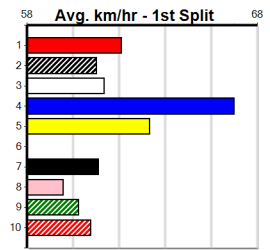

SPORTSBET NOBODY DOES IT EASIER

Distance: 400m, Race Type: Tier 3 - Maiden, Total Prizemoney: $1,530
1st: $1,000, 2nd: $320, 3rd: $160, 4th: $50

IZAKAYA LAD (3) has been placed in seven of 12 to date and he gets his chance to score.
HUNTING GIRL (5) has raced well here to date and she will be in the firing line from the outset.
SMOKIN' BLASTER (7) has solid claims.

Watchdog Tips: 3 5 7 1 Bet: Win 3

MARS BALE (NSW)[M] Can miss the kick, may get crowded, place best $8.00
Owner(s): L Harris
Sire: FERNANDO BALE Dam: HOUSTON BALE
Trainer: Luke Harris (Deavon Meadows)
Winning Distances: < 300m (0) 300 - 399m (0) 400 - 499m (0) 500 - 599m (0) 600 - 699m (0) > 700m (0)
Winning Weights:
2nd (8) 32.1 400 WGL R1 25-Apr-24 23.35 22.52 2.25L COLLINDA PEARL (23.21) M/32 . . . . 8.67 $7.70 M
4th (1) 32.0 395 TRA R2 29-Apr-24 22.94 22.39 2.75L INDESTRUCT (22.76) M/322 . . . . 3.95 $3.70 T3-M
4th (8) 31.9 350 TRA R1 03-May-24 20.16 19.33 4.75L TARGET TIME (19.84) M/44 . . . . 6.84 $14.00 M
3rd (5) 31.8 390 BAL R1 06-May-24 22.69 21.89 12.00 ECO BALE (21.89) M/46 . . . V10 W 8.72 $22.10 T3-M
ST (-) 31.5 400 WGL 30-May-24 23.74 . . . . 4.00L Trial Cleared M/23 . . . 4of4 . . . ST . . . .
6th (2) 31.5 400 WGL R1 04-Jun-24 23.45 22.82 4.50L PARUMBA RUMBA (23.14) M/56 . . . . 8.83 $8.20 T3-M
5th (8) 31.4 400 WGL R2 11-Jun-24 23.46 22.72 7.00L SAXON KELTON (23.00) S/66 . . . . 8.67 $38.30 M
3rd (7) 31.6 400 WGL R1 15-Jun-24 23.43 22.97 4.00L GALLOPING JESSIE (23.16) M/34 . . . . 8.72 $8.40 M
Last 3 wins NOT included above
Prize Best $1447.14
Starts NBT
Trk/Dts 14-0-2-2
APM 5-0-1-1 1053

TERRORISING TOM [M] Well down the track to date, must find plenty $12.00
Owner(s): C Fulford
Sire: TOMMY SHELBY Dam: CHLOE LOUISE
Trainer: Corey Fulford (Maffra)
Winning Distances: < 300m (0) 300 - 399m (0) 400 - 499m (0) 500 - 599m (0) 600 - 699m (0) > 700m (0)
Winning Weights:
7th (5) 28.7 435 SLE R2 08-May-24 25.64 24.32 15.00 LITTLE MEG (24.65) M/456 . . . . 5.46 $11.80 M
4th (6) 28.7 350 TRA R1 13-May-24 20.95 19.97 3.25L SMOOTH FIRE (20.74) M/32 . . . . 6.82 $5.40 M
4th (7) 28.7 350 TRA R1 20-May-24 20.65 19.98 4.25L WINCKIE BALE (20.36) M/24 . . . . 6.89 $10.80 T3-M
5th (7) 28.5 400 WGL R1 30-May-24 23.74 22.96 7.50L DANCING DARCIE (23.23) M/22 . . . SW . . . 8.79 $9.90 T3-M
Last 3 wins NOT included above
Prize Best $100.00
Starts NBT
Trk/Dts 4-0-0-0
APM 1-0-0-0 90