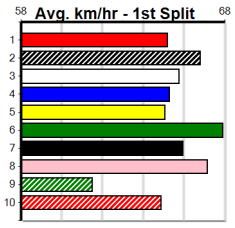

GOLF SIMULATOR COMING SOON

Distance: 515m, Race Type: Grade 5, Total Prizemoney: $8,785
1st: $5,900, 2nd: $1,820, 3rd: $915, 4th: $150

7

8:25PM
(VIC time)

BERNIE BURROW (6) was breathtaking when scoring at Geelong last time and he should make every post a winner again. ROYAL GYPSY (8) has a great record here and she will pressure the six throughout. IRMA PRINCE (1) can cause a minor upset.

Watchdog Tips: **6** **8** **1** **5** **Bet:** **Win 6**