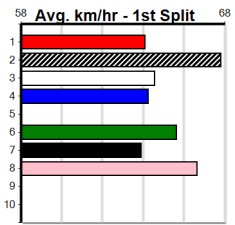

GREYHOUND ADOPTION PROGRAM

Distance: 595m, Race Type: Grade 5, Total Prizemoney: \$10,095
1st: \$6,800, 2nd: \$2,095, 3rd: \$1,050, 4th: \$150

4

7:19PM

(VIC time)

GO SEEK REECE (8) has been placed in two of four here and he has the speed to cross and lead throughout. SHANLYN SCOUT (6) is better than his form reads and he is suited to this distance range. WINDSOR GIRL (1) is drawn to settle close