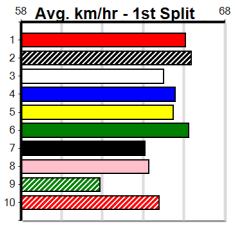

WARRAGUL TO SANDOWN FINAL

Distance: 515m, Race Type: Grade 5 Final, Total Prizemoney: \$9,055
1st: \$6,100, 2nd: \$1,870, 3rd: \$935, 4th: \$150

5

7:40PM

(VIC time)

RUAPUKE ROCKS (5) is a nice prospect and he will be prominent throughout. The scratching of the six is a huge advantage. FABS UDON (3) is racing with confidence at present and he can pounce on the arm, while EL CRIMP ADORE (8) has solid claims