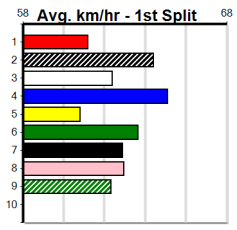

SPORTSBET NOBODY DOES IT EASIER

Distance: 515m, Race Type: Mixed 6/7, Total Prizemoney: $8,785
1st: $5,900, 2nd: $1,820, 3rd: $915, 4th: $150

1
6:15PM
(VIC time)

PAW TIKKA (2) led for a long way when placed here last week and she can go one better tonight.
THESTRAL (1) was third in the same race last week and he should be in the mix again. PAW
GRADY (7) just needs luck in the run to the first bend.

Watchdog Tips: **2** **1** **7** **6** **Bet:** **Box Quinella 1,2,7 ($10 for 333.33%)**