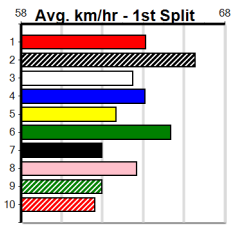

GRV VICBRED SERIES FINAL

Distance: 515m, Race Type: Mixed 6/7 Final, Total Prizemoney: \$11,100
1st: \$7,500, 2nd: \$2,300, 3rd: \$1,150, 4th: \$150

2

6:37PM

(VIC time)

CELESTIAL DAWN (2) led for a long way in her heat and she can hit the line better tonight. MAYAN CHIEF (7) is better than his form indicates and he will be strong in the closing stages. DUNDEE COOPER (1) has the good draw.