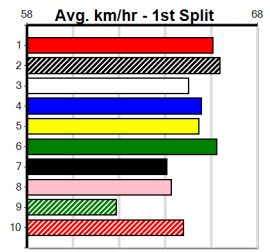

WARRAGUL TO SANDOWN FINAL

Distance: 515m, Race Type: Grade 5 Final, Total Prizemoney: $9,055
1st: $6,100, 2nd: $1,870, 3rd: $935, 4th: $150

RUAPUKE ROCKS (5) is a nice prospect and he will be prominent throughout. The scratching of the six is a huge advantage. FABS UDON (3) is racing with confidence at present and he can pounce on the arm, while EL CRIMP ADORE (8) has solid claims

Watchdog Tips: 5 3 8 7 Bet: Win 5

REVERSE SWEEP [5] Needs to lead, will get tired, place best $6.00
Owner(s): HEADS OR DALES (SYN), M Ebeyer, K Hanley, B Hunter, J Peeler, L Hunter, N Hunter
Trainer: Tony Salpigtidis (Plenty)

GREMLIN [5] First look here, may need the run, place best $12.00
Owner(s): HUNTER RACING (SYN), A Hunter, B Hunter, C Hunter
Trainer: Thomas Currie (Drouin)

FABS UDON [5] Racing well, can pounce on the arm, danger $3.40
Owner(s): TOO OLD TOO MUCH (SYN), J Loudon, F Mastropasqua, M Freedman, B Meyer
Trainer: Paul Abela (Parwan)

HIS SPECIAL [5] Runs into a couple of good ones, outclassed $18.00
Owner(s): J Carr
Trainer: John Carr (Devon Meadows)

RUAPUKE ROCKS [5] Highly promising, nice turn of foot, go close $2.80
Owner(s): B Keen
Trainer: Mario Briganti (Pearcedale)

1

2

3

4

5