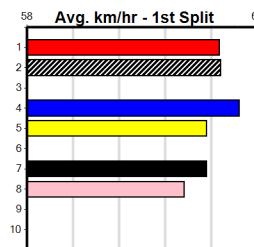

MOND WINDOWS AND DOORS

9

9:10PM

(VIC time)

Distance: 595m, Race Type: Mixed 4/5, Total Prizemoney: $10,375
1st: $7,000, 2nd: $2,150, 3rd: $1,075, 4th: $150

STOMPING (4) normally hits the ground running and he will be carving out time on the arm. YACHI BALE (5) is one of the best in the business and he just needs a little room early on. RIPTIDE RUSLIE (1) is racing in career best form

Watchdog Tips: **4** **5** **1** **7** **Bet:** **Win 4**

1

RIPTIDE RUSLIE [4] **Rises in class but in career best form, threat** **$12.00**

BD Dog Apr-20 **Sire: MY REDEEMER** **Dam: VIS VITAE** **Trainer: Russell Edwards (Langwarrin)**

Owner(s): R Edwards
Winning Distances: < 300m (0) 300 - 399m (0) 400 - 499m (0) 500 - 599m (3) 600 - 699m (6) > 700m (1)

Winning Weights: 27.5(2) 27.8(2) 28.0(1) 28.1(2) 28.2(2) 28.4(1)

Box	1st	2nd	3rd	4th	5th	6th	7th	8th
1	2	4	4		6	2		
2	2	2	2	1	3	2		
3	1	1	3	1	2	4		2
4	3	2	2	2	2		2	
5		1	2	2	1			
6		2	1	3	4	1		
7		2	1	2				
8	2		2	2	1			

Prize Best Starts Trk/Dts APM: $98045.83, 33.98(4)-9/3/23, 84-10-11-17, 17-3-1-3, 17504

Form	Box	Wgt	Dist	Track	Date	Time	BON	Margin	1st/2nd (Time)	PIR	Checked	Comment	WR	Split 1	S/P	Grade
6th (2)	28.8	500	BEN	R6	12-Apr-24	28.85	27.92	3.00L	HASKO BALE (28.65)	M/666	.	.	.	7.03	$25.80	5
6th (6)	28.3	510	SLE	R6	21-Apr-24	29.21	28.83	5.50L	LAROZA BALE (28.83)	M/456	.	.	.	9.27	$96.00	X45
2nd (1)	28.8	545	BAL	R8	29-Apr-24	31.37	31.25	0.25L	ARMAGH (31.36)	M/3111	.	.	.	6.88	$2.00	T3-5
1st (3)	28.2	680	GEL	R6	03-May-24	39.33	39.33	1.75L	WEBLEC WRANGLER (39.44)	M/4332	.	SW	.	18.65	$41.00	5
4th (8)	28.2	640	SLE	R5	12-May-24	37.17	36.94	3.5L	DEWANA FERNANDO (36.94)	M/4444	.	.	.	6.31	$42.60	5
1st (8)	28.2	715	SAP	R6	20-May-24	42.08	42.08	3.5L	LILLY INTENTION (42.32)	Q/2111	.	.	.	6.17	$7.10	5
1st (2)	28.1	595	SAN	R8	06-Jun-24	34.67	34.00	4.25L	LOTTIE INTENTION (34.95)	M/2111	.	.	.	9.46	$5.70	5
4th (5)	28.3	650	SHP	R8	10-Jun-24	37.45	36.94	4.75L	CONTAINER (37.13)	M/4444	.	.	.	17.88	$14.00	SH

Last 3 wins NOT included above

1st (4)	27.5	660	BEN	R3	03-Mar-23	38.02	38.02	0.10L	HOMIE BREW (38.03)	M/2222	.	SW	.	4.33	$2.70	RW
1st (4)	27.8	595	SAN	R4	09-Mar-23	33.98	33.98	7.00L	BRUCE'S RUSLIE (34.43)	M/1111	.	.	.	9.26	$6.50	5
1st (2)	27.5	595	SAP	R11	21-May-23	34.36	34.32	0.50L	JACKPOT JOAN (34.39)	M/3322	.	.	.	9.44	$3.90	X45