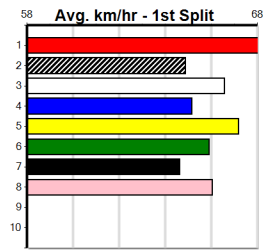

GREYHOUNDS ENTERTAINMENT

Distance: 515m, Race Type: Free For All, Total Prizemoney: $9,055
1st: $6,100, 2nd: $1,870, 3rd: $935, 4th: $150

IN THE HUB (3) can be a tad hard to follow but he is airborne at present and he can press the 29 seconds barrier when at his best. TRANSPONDER (4) is a genuine superstar and he will just need some room in the first 50m or so.

Watchdog Tips: 3 4 8 2 Bet: Win 3

Race card for Kingsley Bale (NSW) [4]. Includes dog details, owner, winning distances, weights, and a box history table. Prize money is $10.00.

Race card for Aston Figaro [4]. Includes dog details, owner, winning distances, weights, and a box history table. Prize money is $10.00.

Race card for In The Hub [2]. Includes dog details, owner, winning distances, weights, and a box history table. Prize money is $1.90.

Race card for Transponder [2]. Includes dog details, owner, winning distances, weights, and a box history table. Prize money is $3.40.

Race card for Silky Sauce [4]. Includes dog details, owner, winning distances, weights, and a box history table. Prize money is $12.00.