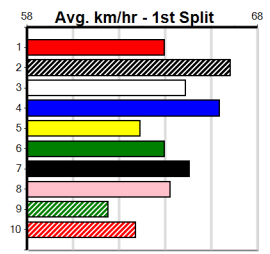

PHOTO MAN AT STUD

Distance: 515m, Race Type: Grade 5, Total Prizemoney: $8,785
1st: $5,900, 2nd: $1,820, 3rd: $915, 4th: $150

The classy INVICTUS HARRY (4) should be able to win the race to the first bend and that could be the difference. ZIPPING WHINCUP (7) is better than his past few runs and he will find this a tad easier. DENISON FRISBY (1) is drawn to get the breaks

Watchdog Tips: 4 7 1 8 Bet: Win 4

Form Box Wgt Dist Track Date Time BON Margin 1st/2nd (Time) PIR Checked Comment W/R Split 1 S/P Grade
DENISON FRISBY [5] Strong type, gets the gun run, can threaten $7.50
Owner(s): BAG OF LOLLYS (SYN), L Cockerell, I Cockerell, M Dopper
Trainer: Ian Cockerell (Buckley)

ASTON BOLLINGER (NSW)[5] Capable but needs to lead to win, place best $3.40
Owner(s): R Borda
Trainer: Paul Abela (Parwan)

MINH TEDDY [5] Another front runner, may get crowded early on $4.20
Owner(s): A Johnston
Trainer: Dawn Johnston (Toongabbie)

INVICTUS HARRY [5] Drops in class, can cross and lead, yes $6.50
Owner(s): J Wynd
Trainer: Joyce Condon (Devon Meadows)

BETSIE BALE (NSW)[5] Tends to miss the kick, relies on luck, next time $12.00
Owner(s): B Wheeler
Trainer: Mark Delbridge (Balliang)

1

2

3

4

5