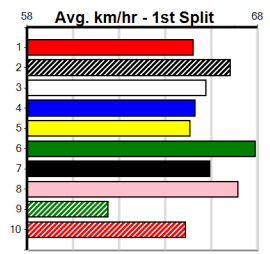

GOLF SIMULATOR COMING SOON

Distance: 515m, Race Type: Grade 5, Total Prizemoney: $8,785
1st: $5,900, 2nd: $1,820, 3rd: $915, 4th: $150

BERNIE BURROW (6) was breathtaking when scoring at Geelong last time and he should make every post a winner again. ROYAL GYPSY (8) has a great record here and she will pressure the six throughout. IRMA PRINCE (1) can cause a minor upset.

Watchdog Tips: 6 8 1 5 Bet: Win 6

IRMA PINCE [5] Strong type, draw is a big help, can threaten $10.00
BK Bitch Dec-20 Sire: BERNARDO Dam: ROLANDA HOOCH
Owner(s): BAG OF LOLLYS (SYN), L Cockerell, I Cockerell, M Dopper
Trainer: Ian Cockerell (Buckley)

MEPUNGA LUNA [5] Needs to lead, too much pace outside, no $16.00
BK Bitch Oct-21 Sire: BARCIA BALE Dam: MEPUNGA ISLA
Owner(s): B Smith
Trainer: Jeffrey Britton (Anakie)

EARLY BOY (NSW)[5] Another front runner, will struggle with 100 to go $7.50
BEF Dog Jan-21 Sire: AUSSIE INFRARED Dam: FLYRITE
Owner(s): G Geisler
Trainer: Des Douch (Maffra)

FERNANDO GOMEZ [5] Down on confidence, will get crowded, tough ask $21.00
BEBD Dog Feb-21 Sire: FERNANDO BALE Dam: NAUGHTY CAZZA
Owner(s): HUNTER RACING (SYN), A Hunter, B Hunter, C Hunter
Trainer: Brett Hunter (Cranbourne)

TIGGERLONG FLYER (NSW)[5] Tough draw but has good muster, respect $10.00
BK Bitch Feb-20 Sire: FABREGAS Dam: TIGGERLONG DOT
Owner(s): M Finn
Trainer: Samantha Grenfell (Anakie)

1

2

3

4

5