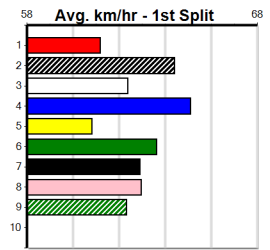

1
6:15PM

(VIC time)

Distance: 515m, Race Type: Mixed 6/7, Total Prizemoney: $8,785
1st: $5,900, 2nd: $1,820, 3rd: $915, 4th: $150

PAW TIKA (2) led for a long way when placed here last week and she can go one better tonight.
THESTRAL (1) was third in the same race last week and he should be in the mix again. PAW
GRADY (7) just needs luck in the run to the first bend.

Watchdog Tips: **2** **1** **7** **6** **Bet:** Box Quinella 1,2,7 ($10 for 333.33%)

1

Form Box	Wgt	Dist	Track	Date	Time	BON	Margin	1st/2nd (Time)	PIR	Checked	Comment	WR	Split 1	S/P	Grade	
THESTRAL [7]																
Great effort last week, gun draw, main danger $4.80																
BK	Dog	Apr-22				Sire: BEAST UNLEASHED		Dam: ARABELLA FIGG		Trainer: Lisa Cockerell (Buckley)						
Owner(s): BAG OF LOLLYS (SYN), L Cockerell, I Cockerell, M Dopper																
Winning Distances: < 300m (0) 300 - 399m (0) 400 - 499m (1) 500 - 599m (0) 600 - 699m (0) > 700m (0)																
Winning Weights: 39.9(1)																
5th (8)	39.9	525	MEP	R4	28-Feb-24	30.86	30.05	8.00L CABAO KYANITE (30.32)	S/7775	.	.	.	5.32	$9.40	X67	
6th (3)	40.3	460	GEL	R5	15-Mar-24	26.62	25.73	10.00 ASTON HEIR (25.95)	M/776	.	.	.	6.80	$29.50	X67	
5th (2)	40.0	525	MEA	R2	23-Mar-24	31.02	29.64	6.50L GEANI BALE (30.57)	S/7766	.	.	.	5.50	$10.40	7	
7th (6)	40.0	460	GEL	R3	29-Mar-24	26.62	25.69	6.50L FERGUS ZULU (26.19)	M/777	.	.	.	6.79	$25.30	X67	
4th (5)	39.8	525	MEP	R3	03-Apr-24	30.57	29.91	7.00L ZIPPING MOFFAT (30.08)	M/6666	.	.	.	5.93	$39.20	X67H	
6th (3)	39.6	460	GEL	R4	26-Apr-24	26.23	25.57	9.50L IDYLLIC JAMES (25.57)	M/666	.	SW	.	6.89	$32.30	X67	
7th (5)	40.1	460	GEL	R5	07-May-24	26.41	25.79	9.00L BARTY CROUCH (25.79)	M/557	.	.	.	6.69	$13.30	RW	
3rd (3)	39.8	515	SAN	R2	13-Jun-24	29.91	29.38	1.75L PAW YASMIN (29.80)	M/3333	.	.	.	5.25	$13.50	X67	
Last 3 wins NOT included above																
1st (7)	39.9	400	GEL	R2	26-Dec-23	22.91	22.58	2.25L GIFTED FAITH (23.06)	S/31	.	.	.	8.60	$1.04	M	
Prize Best Starts Trk/Dts APM $4455.00 NBT 16-1-2-2 2-0-0-1 2120																

2

Form Box	Wgt	Dist	Track	Date	Time	BON	Margin	1st/2nd (Time)	PIR	Checked	Comment	WR	Split 1	S/P	Grade	
PAW TIKA (NSW)[6]																
Led for a long way last week, go close $3.20																
BK	Bitch	Sep-22				Sire: FERNANDO BALE		Dam: HELMA BALE		Trainer: Samantha Grenfell (Anakie)						
Owner(s): B Wheeler																
Winning Distances: < 300m (0) 300 - 399m (1) 400 - 499m (1) 500 - 599m (0) 600 - 699m (0) > 700m (0)																
Winning Weights: 25.2(1) 25.4(1)																
3rd (4)	25.7	400	GEL	R2	10-May-24	23.13	22.76	0.50L PAW CARDAN (23.10)	M/22	.	.	.	8.60	$7.90	M	
1st (2)	25.4	390	BAL	R1	15-May-24	22.32	22.06	1.00L TEMPER TANTRUM (22.38)	M/22	.	.	.	8.61	$4.20	M	
4th (3)	25.0	450	BAL	R5	22-May-24	25.80	25.22	6.00L CRIMSON KIT (25.39)	Q/444	.	.	.	6.78	$3.60	RW	
1st (4)	25.2	450	BAL	R8	27-May-24	25.38	25.38	6.50L TOM'S BOURBSKI (25.83)	Q/321	.	.	.	6.59	$3.30	SH	
8th (4)	25.1	450	BAL	R4	31-May-24	26.26	24.81	14.00 BACK TO SCRATCH (25.32)	M/887	.	.	.	6.95	$7.50	SF	
3rd (7)	25.6	515	SAN	R2	06-Jun-24	30.02	29.50	5.00L SUPER NUGGET (29.68)	M/1223	.	.	.	5.12	$10.20	X67	
2nd (4)	25.5	515	SAN	R2	13-Jun-24	29.81	29.38	0.25L PAW YASMIN (29.80)	Q/1111	.	SW	.	5.06	$2.40	X67	
Last 3 wins NOT included above																
Prize Best Starts Trk/Dts APM $5750.00 NBT 7-2-1-2 2-0-1-1 5362