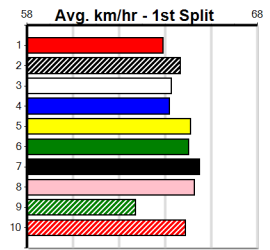

HARD STYLE RICO AT STUD

Distance: 515m, Race Type: Grade 5, Total Prizemoney: $8,785
1st: $5,900, 2nd: $1,820, 3rd: $915, 4th: $150

BARTY CROUCH (1) would prefer the provincial circuit, however he is racing with confidence and this race lacks depth. WILD JAZZ (8) has been placed in six of seven here and she has the pace to cross early on. PAW YASMIN (5) shows plenty of promise

Watchdog Tips: 1 8 5 4 Bet: Win 1

Race card for BARTY CROUCH [5]. Includes dog details, sire (BEAST UNLEASHED), dam (ARABELLA FIGG), and a box history table. Prize money is $2.90.

Race card for WHISKY NINJA [5]. Includes dog details, sire (HOOKED ON SCOTCH), dam (TINDERELLA), and a box history table. Prize money is $21.00.

Race card for MAY SO DREAMING [5]. Includes dog details, sire (FERNANDO BALE), dam (IT'S A DREAM), and a box history table. Prize money is $10.00.

Race card for URANA JASMINE [5]. Includes dog details, sire (FERNANDO BALE), dam (GYPSY URANA), and a box history table. Prize money is $7.50.

Race card for PAW YASMIN (NSW)[5]. Includes dog details, sire (AUSSIE INFRARED), dam (DYNA PATTY), and a box history table. Prize money is $4.00.

1

2

3

4

5