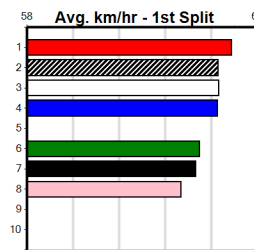

6

8:04PM

(VIC time)

Distance: 595m, Race Type: Grade 5, Total Prizemoney: $10,095
1st: $6,800, 2nd: $2,095, 3rd: $1,050, 4th: $150

SLICK RAMBO (2) should find the top soon after box rise and he will turn for home with a nice break. DEWANA FERNANDO (3) was far from disgraced here last week and he can work into the mix mid race. JYE'S JET (1) can cause an upset

Watchdog Tips: **2** **3** **1** **6** **Bet:** Box Quinella 1,2,3 ($10 for 333.33%)

Form Box	Wgt	Dist	Track	Date	Time	BON	Margin	1st/2nd (Time)	PIR	Checked	Comment	WR	Split 1	S/P	Grade	
1	JYE'S JET [5] Better than form, gun draw, can cause an upset $10.00															
	F Dog Aug-19 Sire: FERNANDO BALE Dam: SHOCKWAVE Trainer: Lisa Cockerell (Buckley)															
	Owner(s): L Cockerell															
	Winning Distances: < 300m (0) 300 - 399m (0) 400 - 499m (2) 500 - 599m (8) 600 - 699m (2) > 700m (0)															
	Winning Weights: 36.4(2) 36.5(1) 36.6(1) 36.7(1) 36.9(1) 37.0(2) 37.2(2) 37.3(1) 37.5(1)															
	2nd (1)	37.1	595	SAN	R9	04-Apr-24	34.49	34.39	1.5L ORLI BALE (34.39)	M/2222	.	.	.	9.27	$9.10	X45
	8th (7)	37.4	515	SAN	R8	25-Apr-24	30.16	29.24	14.00 HECTOR FAWLEY (29.24)	M/7788	.	.	.	5.21	$103.20	S
	1st (2)	37.5	515	SAN	R9	02-May-24	29.96	29.33	0.25L ZIPPING GRYLLIS (29.98)	M/8322	.	.	.	5.26	$37.20	X45
	8th (8)	37.3	515	SAN	R6	09-May-24	30.16	29.19	14.00 AFIRE (29.19)	M/6788	.	.	.	5.27	$58.70	SH
	4th (1)	37.3	595	SAN	R2	16-May-24	34.68	34.08	9.00L SHAKE IT OFF (34.08)	M/2234	.	.	.	9.24	$27.40	5
	5th (4)	37.3	525	MEA	R8	01-Jun-24	30.69	29.79	9.50L MAGIC MUFFIN (30.05)	M/5444	.	.	.	5.16	$87.90	X34
	7th (3)	37.7	600	MEA	R6	08-Jun-24	35.68	34.57	16.00 LURE OF KILKENNY (34.57)	S/7577	.	.	.	9.48	$57.50	X45
	5th (2)	37.6	595	SAN	R4	13-Jun-24	34.84	34.13	9.50L LUPINI MONELLI (34.18)	S/5555	.	.	.	9.39	$41.80	X45
	Last 3 wins NOT included above															
	1st (2)	37.3	515	SAN	R10	12-Oct-23	29.93	29.43	0.75L MY JUANITA (29.98)	Q/2222	.	SW	.	5.16	$4.80	5
1st (4)	37.2	525	MEA	R11	24-Nov-23	30.91	30.06	0.25L LIZZY MILICI (30.92)	M/6564	.	.	.	5.25	$18.40	5	
1st (3)	37.0	600	MEA	R8	30-Mar-24	34.52	34.35	1.75L IRMA PINCE (34.64)	M/1111	.	SW	.	8.99	$48.00	X45	
2	SLICK RAMBO (NSW)[5] Looks the leader, will get stronger, go close $2.80															
	BK Dog Mar-22 Sire: MY REDEEMER Dam: LARA'S DOUBLE Trainer: David Geall (Lara)															
	Owner(s): S Kemp															
	Winning Distances: < 300m (0) 300 - 399m (1) 400 - 499m (3) 500 - 599m (5) 600 - 699m (0) > 700m (0)															
	Winning Weights: 31.4(1) 31.5(3) 31.6(1) 32.0(1) 32.1(2) 32.6(1)															
	3rd (3)	31.9	525	MEA	R6	13-Apr-24	30.14	29.78	3.25L CABAO KYANABIE (29.93)	M/2222	.	.	.	5.13	$6.10	X45
	6th (6)	31.7	515	SAN	R11	25-Apr-24	30.34	29.24	13.00 REV ROSE (29.44)	M/7876	.	.	.	5.20	$11.10	X45
	1st (8)	31.4	545	BAL	R8	02-May-24	30.79	30.79	4.50L SON OF CINDY (31.09)	M/1111	.	SW	.	6.62	$1.60	5
	4th (3)	31.5	600	MEA	R5	11-May-24	35.07	34.45	6.00L ROCK ME ROCCO (34.67)	M/4344	.	.	.	9.18	$4.00	5H
	4th (2)	31.8	595	SAP	R9	20-May-24	34.83	34.20	9.00L BYE GEORGIE (34.20)	M/2334	.	.	.	9.19	$1.80	X45
	1st (6)	31.6	525	MEP	R7	29-May-24	29.92	29.92	4.50L SPARKLING ROSE (30.23)	Q/1111	.	.	.	5.07	$2.40	X45
	3rd (6)	31.7	515	SAN	R6	06-Jun-24	29.77	29.50	4.00L SHIMA STEEL (29.50)	M/2222	.	.	.	5.10	$3.10	5
	3rd (3)	31.8	515	SAN	R5	13-Jun-24	29.80	29.38	2.50L SILKY SAUCE (29.63)	S/5333	.	.	.	5.22	$7.10	5
	Last 3 wins NOT included above															
	1st (1)	31.5	525	WAG	R6	12-Feb-24	30.77	30.77	4.25L TOM YUM (31.07)	M/431	.	SW	.	5.37	$2.50	5
1st (7)	31.5	525	WAG	R7	16-Feb-24	30.16	30.16	4.25L JIMMY BALE (30.45)	M/431	.	.	.	5.29	$5.50	5	
1st (2)	32.1	525	MEA	R9	06-Apr-24	29.90	29.82	1.75L DESIRED PATH (30.01)	M/1111	.	.	W	5.15	$6.90	5F	
3	DEWANA FERNANDO [5] Far from disgraced here last week, main danger $6.00															
	BK Dog Nov-20 Sire: FERNANDO BALE Dam: DEWANA DIMIE Trainer: Brendan Dewan (Carrum Downs)															
	Owner(s): DOZUS TWO (SYN), B Dewan, M Dewan															
	Winning Distances: < 300m (0) 300 - 399m (0) 400 - 499m (4) 500 - 599m (9) 600 - 699m (2) > 700m (0)															
	Winning Weights: 32.6(1) 32.9(2) 33.0(1) 33.1(2) 33.3(1) 33.4(1) 33.5(1) 33.8(2) 34.0(1) 34.2(1) 34.6(1) 34.7(1)															
	7th (4)	33.6	595	SAN	R5	25-Apr-24	35.12	34.24	11.00 GARRY STUN ON (34.37)	M/5667	.	.	.	9.72	$16.00	X45
	7th (7)	34.0	595	SAN	R4	02-May-24	34.99	34.34	9.50L JAMIE BALE (34.34)	M/6777	.	.	.	9.50	$23.70	X45
	1st (4)	33.1	640	SLE	R5	12-May-24	36.94	36.94	2.50L EXCAVATOR TICKET (37.10)	Q/1111	.	SW	.	6.22	$6.40	5
	6th (1)	34.0	660	BEN	R8	17-May-24	38.57	37.97	9.00L PROFESSOR SNITCH (37.97)	M/6666	.	.	.	4.33	$15.00	X45