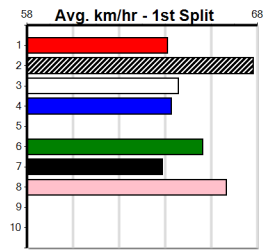

GREYHOUND ADOPTION PROGRAM

Distance: 595m, Race Type: Grade 5, Total Prizemoney: $10,095
1st: $6,800, 2nd: $2,095, 3rd: $1,050, 4th: $150

GO SEEK REECE (8) has been placed in two of four here and he has the speed to cross and lead throughout. SHANLYN SCOUT (6) is better than his form reads and he is suited to this distance range. WINDSOR GIRL (1) is drawn to settle close

Watchdog Tips: 8 6 1 4 Bet: Win 8

WINDSOR GIRL [5] Strong type, drawn to settle close, threat $4.00
Owner(s): M Evans
Winning Distances: < 300m (0) 300 - 399m (0) 400 - 499m (1) 500 - 599m (1) 600 - 699m (3) > 700m (0)
Box History table and Prize Best Starts Trk/Dts APM

LOTTIE INTENTION [5] Needs to lead, will cop pressure, prefer others $10.00
Owner(s): O'Neill Racing (SYN), T O'Neill, T O'Neill, T O'Neill, M O'Neill
Winning Distances: < 300m (0) 300 - 399m (0) 400 - 499m (0) 500 - 599m (5) 600 - 699m (2) > 700m (0)
Box History table and Prize Best Starts Trk/Dts APM

IT'S A RUNAWAY [5] Beaten in both runs here, out of his depth $21.00
Owner(s): J Delaroche
Winning Distances: < 300m (0) 300 - 399m (2) 400 - 499m (1) 500 - 599m (1) 600 - 699m (0) > 700m (0)
Box History table and Prize Best Starts Trk/Dts APM

ZIPPING DIGBY (NSW)[5] Luckless in his past two, can atone, respect $4.00
Owner(s): Aloisi Lehman (SYN), T Aloisi, M Lehman
Winning Distances: < 300m (0) 300 - 399m (1) 400 - 499m (1) 500 - 599m (8) 600 - 699m (5) > 700m (1)
Box History table and Prize Best Starts Trk/Dts APM

*** VACANT BOX ***
Owner(s):
Winning Distances: < 300m (0) 300 - 399m (0) 400 - 499m (0) 500 - 599m (0) 600 - 699m (0) > 700m (0)
Winning Weights:
Trainer:
Box History