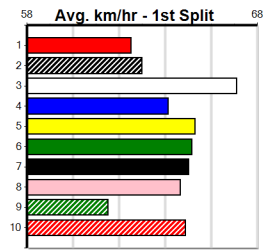

SPORTSBET SAME RACE MULTI

Distance: 515m, Race Type: Grade 5, Total Prizemoney: $8,785
1st: $5,900, 2nd: $1,820, 3rd: $915, 4th: $150

RUN FOR SHELTER (3) has been racing well in stronger company and she should be leading throughout. MISS SCALLYWAG (8) is a powerful type and she just needs some luck in the initial stages. TORNADO TAHLIA (6) has claims

Watchdog Tips: **3** **8** **6** **7** Bet: **Win 3**

HAY RILEY [5] Biks First look here, steep rise in class, next time $21.00
BK Dog Nov-21 Sire: FLYING RICCIARDO Dam: FINE CHAMPAN
Owner(s): C Fulford
Winning Distances: < 300m (0) 300 - 399m (1) 400 - 499m (2) 500 - 599m (0) 600 - 699m (0) > 700m (0)
Winning Weights: 28.6(1) 29.6(1) 30.4(1)
6th (8) 29.6 435 SLE R2 21-Apr-24 25.19 24.40 11.00 MINH TEDDY (24.48) M/544 . . . 5.44 $15.40 X67F
1st (4) 29.6 350 TRA R10 29-Apr-24 20.32 19.92 1.00L GERO LADS (20.38) S/54 . . . 6.85 $2.20 T3-6
2nd (6) 30.0 400 WGL R10 02-May-24 23.21 22.84 0.025 MISTY AMY (23.21) M/64 . . . 8.84 $6.50 T3-5
2nd (1) 29.1 400 WGL R11 30-May-24 22.99 22.96 0.50L JONATHAN'S DREAM (22.96) M/22 . . . 8.33 $5.40 T3-5
6th (4) 29.5 435 SLE R5 05-Jun-24 25.14 24.37 8.00L BLUEY LA LA (24.60) S/877 . . . 5.42 $14.20 5
3rd (4) 28.9 435 SLE R11 09-Jun-24 25.04 24.34 5.50L DR. BENEDICT (24.66) M/466 . . . 5.34 $25.60 5
2nd (7) 29.1 395 TRA R7 12-Jun-24 22.63 22.45 2.00L HIGH END CASH (22.49) M/633 . . . 3.83 $37.10 5
2nd (8) 28.7 435 SLE R10 16-Jun-24 24.57 24.37 1.25L COLLINDA RISE (24.50) M/432 . . . SW 5.30 $14.60 5
Last 3 wins NOT included above
1st (8) 28.6 400 WGL R2 23-Jul-23 23.52 22.68 0.75L HEAVY METAL (23.56) S/52 . . . SW 8.70 $21.20 M
1st (5) 30.4 435 SLE R9 07-Mar-24 24.92 24.68 1.5L MALLY BOY (25.01) M/422 . . . 5.39 $4.70 X67

LYON BALE (NSW)[5] Capable but prefer drawn out wide, risky $8.00
F Dog Mar-22 Sire: FERNANDO BALE Dam: ALERA BALE
Owner(s): B Wheeler
Winning Distances: < 300m (0) 300 - 399m (0) 400 - 499m (3) 500 - 599m (0) 600 - 699m (0) > 700m (0)
Winning Weights: 33.0(1) 33.2(1) 33.7(1)
1st (1) 33.2 450 BAL R3 29-Apr-24 25.50 25.50 2.00L BUN QUAKE (25.64) M/112 . . . 6.70 $4.40 T3-7
5th (7) 33.2 460 GEL R5 07-May-24 26.22 25.79 6.50L BARTY CROUCH (25.79) Q/446 . . . W 6.68 $16.50 RW
2nd (7) 33.1 595 SAP R3 13-May-24 34.76 34.39 4.25L FLYING ENVY (34.48) Q/1112 . . . 9.32 $11.60 RW
2nd (8) 33.4 595 SAP R3 20-May-24 34.77 34.20 0.50L DUNDEE COOPER (34.75) Q/3333 . . . 9.46 $2.80 RW
1st (8) 33.7 450 BAL R6 27-May-24 25.66 25.38 2.25L DEEP PURPLE (25.82) S/632 . . . W 6.87 $2.30 SH
7th (2) 33.5 450 BAL R4 31-May-24 26.10 24.81 12.00 BACK TO SCRATCH (25.32) M/778 . . . W 6.81 $25.80 SF
6th (3) 33.5 595 SAN R8 06-Jun-24 35.13 34.00 7.00L RIPTIDE RUSLIE (34.67) M/1223 . . . 9.42 $12.30 5
4th (8) 33.1 515 SAN R11 13-Jun-24 30.17 29.38 8.00L DEPARTED (29.62) M/6655 . . . 5.33 $13.20 5
Last 3 wins NOT included above
1st (3) 33.0 450 BAL R3 22-Apr-24 25.91 25.46 0.05L STAR BRIE (25.92) M/566 . . . W 6.96 $10.30 T3-M