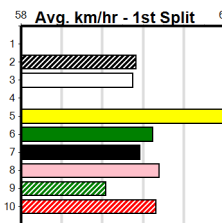

SPORTSBET BET WITH MATES

Distance: 390m, Race Type: Maiden, Total Prizemoney: $2,535
1st: $1,680, 2nd: $520, 3rd: $260, 4th: $75

1

4:59PM
(VIC time)

DRAGONELLE (5) was impressive when placed on debut at Geelong and she will be much better for the run. SAILAWAY GIN (7) continues to improve with each run and she will keep the pressure on throughout. CUDGEE'S WREN (6) has claims.

Watchdog Tips: **5** **7** **6** **1** **Bet:** **Win 5**

Form	Box	Weight	Dist	Track	Date	Time	BON	Margin	1st/2nd (Time)	PIR	Checked	Comment	W/R	Split 1	S/P	Grade	
1	ASTON ASANTE [M]											<i>Well bred, drawn to get the breaks, respect</i>					
RF	B				Aug-21		ASTON DEE BEE					ASTON LOPEZ					
Trainer: Glenn Campbell (Anakie) $7.50																	
Owner(s): R Borda																	
<table border="1"> <thead> <tr><th colspan="8">Winning Boxes</th></tr> <tr><th>1</th><th>2</th><th>3</th><th>4</th><th>5</th><th>6</th><th>7</th><th>8</th></tr> </thead> <tbody> <tr><td>Prize</td><td></td><td></td><td></td><td></td><td></td><td></td><td></td></tr> <tr><td>Best</td><td></td><td></td><td></td><td></td><td></td><td></td><td></td></tr> <tr><td>Starts</td><td></td><td></td><td></td><td></td><td></td><td></td><td></td></tr> <tr><td>Trk/Dst</td><td></td><td></td><td></td><td></td><td></td><td></td><td></td></tr> <tr><td>APM</td><td></td><td></td><td></td><td></td><td></td><td></td><td></td></tr> </tbody> </table>																	
2	INGA BUDDY [M]											<i>Steady on debut, needs more time, tested</i>					
BE	D				Sep-22		BEAST UNLEASHED					INGA MIA					
Trainer: Mary Inguanti (Camperdown) $16.00																	
Owner(s): P Inguanti																	
<table border="1"> <thead> <tr><th colspan="8">Winning Boxes</th></tr> <tr><th>1</th><th>2</th><th>3</th><th>4</th><th>5</th><th>6</th><th>7</th><th>8</th></tr> </thead> <tbody> <tr><td>Prize</td><td></td><td></td><td></td><td></td><td></td><td></td><td></td></tr> <tr><td>Best</td><td></td><td></td><td></td><td></td><td></td><td></td><td></td></tr> <tr><td>Starts</td><td></td><td></td><td></td><td></td><td></td><td></td><td></td></tr> <tr><td>Trk/Dst</td><td></td><td></td><td></td><td></td><td></td><td></td><td></td></tr> <tr><td>APM</td><td></td><td></td><td></td><td></td><td></td><td></td><td></td></tr> </tbody> </table>																	
3	SAINT RAINE [M]											<i>Had a few chances but has talent, place claims</i>					
BE	B				Mar-22		BERNARDO					SAINT MADDIE					
Trainer: Peter Byrne (Koroit) $10.00																	
Owner(s): P Byrne																	
<table border="1"> <thead> <tr><th colspan="8">Winning Boxes</th></tr> <tr><th>1</th><th>2</th><th>3</th><th>4</th><th>5</th><th>6</th><th>7</th><th>8</th></tr> </thead> <tbody> <tr><td>Prize</td><td></td><td></td><td></td><td></td><td></td><td></td><td></td></tr> <tr><td>Best</td><td></td><td></td><td></td><td></td><td></td><td></td><td></td></tr> <tr><td>Starts</td><td></td><td></td><td></td><td></td><td></td><td></td><td></td></tr> <tr><td>Trk/Dst</td><td></td><td></td><td></td><td></td><td></td><td></td><td></td></tr> <tr><td>APM</td><td></td><td></td><td></td><td></td><td></td><td></td><td></td></tr> </tbody> </table>																	
4	XENA GIBLET [M]											<i>Tough draw but is bred for pace, watch betting</i>					
F	B				Oct-22		FERAL FRANKY					HAPPY RUBY					
Trainer: Rebecca Gibbons (Avalon) $6.00																	
Owner(s): R Gibbons																	
<table border="1"> <thead> <tr><th colspan="8">Winning Boxes</th></tr> <tr><th>1</th><th>2</th><th>3</th><th>4</th><th>5</th><th>6</th><th>7</th><th>8</th></tr> </thead> <tbody> <tr><td>Prize</td><td></td><td></td><td></td><td></td><td></td><td></td><td></td></tr> <tr><td>Best</td><td></td><td></td><td></td><td></td><td></td><td></td><td></td></tr> <tr><td>Starts</td><td></td><td></td><td></td><td></td><td></td><td></td><td></td></tr> <tr><td>Trk/Dst</td><td></td><td></td><td></td><td></td><td></td><td></td><td></td></tr> <tr><td>APM</td><td></td><td></td><td></td><td></td><td></td><td></td><td></td></tr> </tbody> </table>																	
5	DRAGONELLE [M]											<i>Impressive on debut, can cross early, yes</i>					
BK	B				Nov-22		EXPLOSIVE BOY					COCO NOVA					
Trainer: Jordan Mcquillen (Lara) $2.80																	
Owner(s): L Edgerton																	
<table border="1"> <thead> <tr><th colspan="8">Winning Boxes</th></tr> <tr><th>1</th><th>2</th><th>3</th><th>4</th><th>5</th><th>6</th><th>7</th><th>8</th></tr> </thead> <tbody> <tr><td>Prize</td><td></td><td></td><td></td><td></td><td></td><td></td><td></td></tr> <tr><td>Best</td><td></td><td></td><td></td><td></td><td></td><td></td><td></td></tr> <tr><td>Starts</td><td></td><td></td><td></td><td></td><td></td><td></td><td></td></tr> <tr><td>Trk/Dst</td><td></td><td></td><td></td><td></td><td></td><td></td><td></td></tr> <tr><td>APM</td><td></td><td></td><td></td><td></td><td></td><td></td><td></td></tr> </tbody> </table>																	
6	CUDGEE'S WREN [M]											<i>Placed in two of three, solid muster, threat</i>					
RBD	B				Mar-22		TOMMY SHELBY					IVY WREN