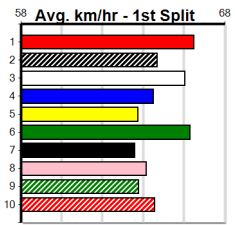

MATKO HIRE

Distance: 450m, Race Type: Grade 5, Total Prizemoney: $2,925
1st: $1,950, 2nd: $600, 3rd: $300, 4th: $75

6

6:51PM
(VIC time)

RUXTON FLAME (1) is drawn to hold the early lead and he is getting stronger with each run.
MAGNET MOVER (6) has good early burn and he should pressure the red for most of the journey.
LALA TURBO (3) returned to form at Horsham

Watchdog Tips:

1 **6** **3** **8**

Bet:

Win 1