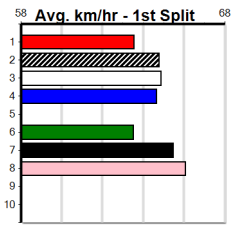

BROAD TREE CARE DAMSELS DASH

Distance: 450m, Race Type: Grade 5, Total Prizemoney: \$2,925
1st: \$1,950, 2nd: \$600, 3rd: \$300, 4th: \$75

11

8:37PM

(VIC time)

PARIS BALE (6) is showing plenty of promise and she should light them up in the middle stages.
FAR AWAY TEARS (7) is better than her form reads and she will get a nice cart across early on.
ZARA'S PRINCESS (8) is never too far away here