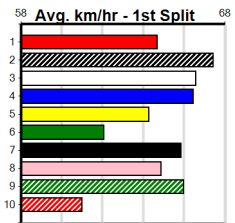

SPORTSBET SAME RACE MULTI

Distance: 390m, Race Type: Grade 5, Total Prizemoney: \$2,925
1st: \$1,950, 2nd: \$600, 3rd: \$300, 4th: \$75

12

8:58PM

(VIC time)

BRIGHT MOON (4) led for a long way here last time and she can go one better this time around.
HUNTSMAN (3) is showing plenty of promise and he was far from disgraced here last time. TURBO
GEORGE (8) must be respected.