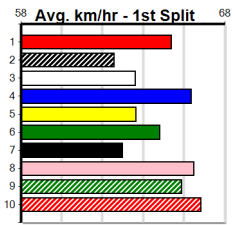

DOWNLOAD THE WATCHDOG APP

Distance: 390m, Race Type: Grade 7, Total Prizemoney: $2,925
1st: $1,950, 2nd: $600, 3rd: $300, 4th: $75

9

7:52PM
(VIC time)

TECTONIC (1) has been luckless since her handy 22.25 win here and she is drawn to make amends. CANYA LIBBY (2) was far from disgraced at Geelong and she can follow the red through early on. BIG SOLOMONA (4) is showing promise.

Watchdog Tips:

1

2

4

5

Bet:

Win 1