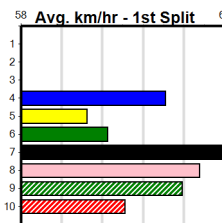

WANNON PARK BINGO WEDNESDAY'S

Distance: 390m, Race Type: Maiden, Total Prizemoney: \$2,535
1st: \$1,680, 2nd: \$520, 3rd: \$260, 4th: \$75

2

5:19PM

(VIC time)

DUKE CABOOM (8) is armed with slick early speed and he will continue to get stronger with more racing. PAW OCTAVIA (6) has shown plenty of talent and she just needs some luck early on. ASTON TAFARI (5) showed good early burn on debut