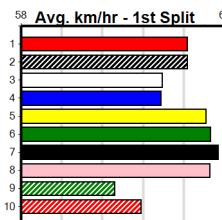

CASSIGN DESIGN

Distance: 390m, Race Type: Mixed 4/5, Total Prizemoney: \$3,360
1st: \$2,250, 2nd: \$690, 3rd: \$345, 4th: \$75

7
7:10PM
(VIC time)

BOROUGH BANKER (1) is armed with a dynamic turn of foot and he is drawn to get all the breaks.
ROUGE KNIGHT (6) showed promise last prep and he should be primed to fire fresh. HUNTER RIOT (7) can come out running.