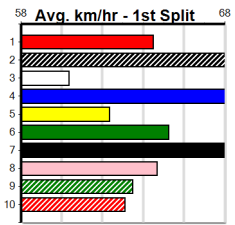

GRV VICBRED MAIDEN FINAL

Distance: 450m, Race Type: Maiden Final, Total Prizemoney: \$14,725
1st: \$10,000, 2nd: \$3,100, 3rd: \$1,550, 4th: \$75

3

5:42PM

(VIC time)

MAGNUM RIOT (7) was dominant when scoring here on debut last week and he will prove hard to reel in again. MEPUNGA ROCKY (2) was far from disgraced in the same race and he will be better for the run. QUEEN AVENGER (8) has solid claims