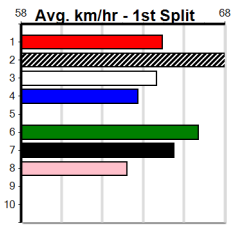

MACEY'S BISTRO DAMSELS DASH

Distance: 450m, Race Type: Grade 5, Total Prizemoney: \$2,925
1st: \$1,950, 2nd: \$600, 3rd: \$300, 4th: \$75

5

6:29PM

(VIC time)

ONE MORE BURN (6) has a fair bit on these class wise and she should be able to assume control soon after box rise. MEPUNGA TULLY (7) has been luckless of late and she should get a nice cart across early on. NORTH CAROLINA (8) shows promise