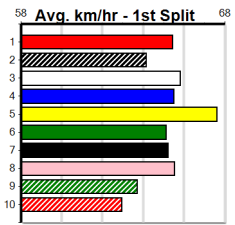

EDWARDS ELECTRICAL

Distance: 450m, Race Type: Mixed 4/5, Total Prizemoney: \$3,360
1st: \$2,250, 2nd: \$690, 3rd: \$345, 4th: \$75

8

7:28PM

(VIC time)

HOUSE OF TURBO (5) has been racing in tremendous fashion of late and he can light them up soon after box rise. NIMBLE TOMMY (8) is well drawn out wide and he can dial up the pressure in the middle stages. DIVINE NATURE (7) has claims