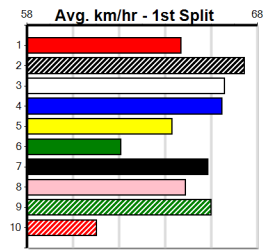

SPORTSBET SAME RACE MULTI

Distance: 390m, Race Type: Grade 5, Total Prizemoney: $2,925
1st: $1,950, 2nd: $600, 3rd: $300, 4th: $75

BRIGHT MOON (4) led for a long way here last time and she can go one better this time around.
HUNTSMAN (3) is showing plenty of promise and he was far from disgraced here last time. TURBO
GEORGE (8) must be respected.

Watchdog Tips: 4 3 8 6 Bet: Win 4

SAINT MICK [5] Talented but very hit or miss early, place best $6.00
Owner(s): P Byrne
Winning Distances: < 300m (0) 300 - 399m (5) 400 - 499m (1) 500 - 599m (0) 600 - 699m (0) > 700m (0)
Box History table and Prize Best Starts table included.

XYLUS BALE (NSW)[5] *** SCRATCHED *** $4.60
Owner(s): A Gurry
Winning Distances: < 300m (0) 300 - 399m (6) 400 - 499m (9) 500 - 599m (2) 600 - 699m (0) > 700m (0)
Box History table and Prize Best Starts table included.

HUNTSMAN (SA)[5] Better for the run here last time, main danger $3.40
Owner(s): R Chuck
Winning Distances: < 300m (0) 300 - 399m (1) 400 - 499m (2) 500 - 599m (0) 600 - 699m (0) > 700m (0)
Box History table and Prize Best Starts table included.

BRIGHT MOON (NSW)[5] Has the speed to cross and lead, go close $6.00
Owner(s): Green Cloth (SYN), M Augustinus, C Mcleod, J Riddle, M Wishart, J Ferguson
Winning Distances: < 300m (0) 300 - 399m (1) 400 - 499m (3) 500 - 599m (0) 600 - 699m (0) > 700m (0)
Box History table and Prize Best Starts table included.

BRIDGEWATER BOB [5] Steady record here, drawn to find bother, tested $18.00
Owner(s): M Niele
Winning Distances: < 300m (0) 300 - 399m (4) 400 - 499m (6) 500 - 599m (0) 600 - 699m (0) > 700m (0)
Box History table and Prize Best Starts table included.