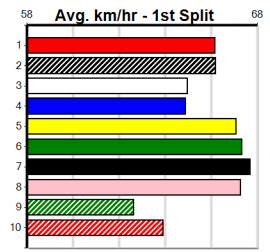

CASSIGN DESIGN

Distance: 390m, Race Type: Mixed 4/5, Total Prizemoney: $3,360
1st: $2,250, 2nd: $690, 3rd: $345, 4th: $75

BOROUGH BANKER (1) is armed with a dynamic turn of foot and he is drawn to get all the breaks.
ROUGE KNIGHT (6) showed promise last prep and he should be primed to fire fresh. HUNTER RIOT (7) can come out running.

Watchdog Tips: 1 6 7 2 Bet: Win 1

1 BOROUGH BANKER (NSW)[4] Explodes soon after box rise, hard to hold out $3.40
BK Dog May-22 Sire: BARCIA BALE Dam: MRS. MOUSE
Owner(s): Adsa's helpers (SYN), B Blood, C Mcinerney, R Salter
Trainer: Mark Johnson (Ross Creek)

2 RIVIERA BALE (NSW)[5] Strong type, gets the gun run, keep safe $8.00
BK Dog Aug-21 Sire: ORSON ALLEN Dam: HAE ALLEN
Owner(s): B Wheeler
Trainer: Samantha Grenfell (Anakie)

3 FIBULARIS [5] Steady record here, rises in class, tested $16.00
BK Dog Dec-19 Sire: AUSSIE INFRARED Dam: TEMPORALIS
Owner(s): TABB FAMILY (SYN), M Tabb, S Tabb, K Tabb
Trainer: Kathrynne Tabb (Lara)

4 DONITA BALE (NSW)[5] Strong type but relies on luck, place best $9.00
BEBD Bitch Dec-21 Sire: FERAL FRANKY Dam: ZELZER ALLEN
Owner(s): B Wheeler
Trainer: Deborah Coleman (Lara)

5 SPRING PORT (SA)[5] Down on confidence, can ping the lids, risky $10.00
BK Dog Sep-20 Sire: ASTON DEE BEE Dam: SPRING GLASS
Owner(s): A Gurry
Trainer: Andrea Gurry (Nhili)