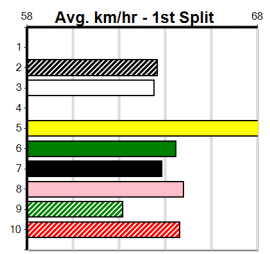

SPORTSBET BET WITH MATES

1

4:59PM

(VIC time)

Distance: 390m, Race Type: Maiden, Total Prizemoney: $2,535
1st: $1,680, 2nd: $520, 3rd: $260, 4th: $75

DRAGONELLE (5) was impressive when placed on debut at Geelong and she will be much better for the run. SAILAWAY GIN (7) continues to improve with each run and she will keep the pressure on throughout. CUDGEE'S WREN (6) has claims.

Watchdog Tips: **5** **7** **6** **1** **Bet:** **Win 5**

Form Box	Wgt	Dist	Track	Date	Time	BON	Margin	1st/2nd (Time)	PIR	Checked	Comment	W/R	Split 1	S/P	Grade

1

ASTON ASANTE [M] **$7.50**

RF Bitch Aug-21 Well bred, drawn to get the breaks, respect

Sire: ASTON DEE BEE Dam: ASTON LOPEZ Trainer: Glenn Campbell (Anakie)

Owner(s): R Borda

Winning Distances: < 300m (0) 300 - 399m (0) 400 - 499m (0) 500 - 599m (0) 600 - 699m (0) > 700m (0)

Winning Weights:

Last 3 wins NOT included above

Box History

Bx	1st	2nd	3rd	4th	5th	6th	7th	8th
1								
2								
3								
4								
5								
6								
7								
8								

Prize Best $0
Starts FSH
Trk/Dts 0-0-0-0
APM 0-0-0-0

2

INGA BUDDY [M] **$16.00**

BE Dog Sep-22 Steady on debut, needs more time, tested

Sire: BEAST UNLEASHED Dam: INGA MIA Trainer: Mary Inguanti (Camperdown)

Owner(s): P Inguanti

Winning Distances: < 300m (0) 300 - 399m (0) 400 - 499m (0) 500 - 599m (0) 600 - 699m (0) > 700m (0)

Winning Weights:

8th (6) 29.8 410 HOR R1 04-Jun-24 24.60 22.97 16.00 PAW LOUIS (23.50) M/68 10.81 $22.50 M

Last 3 wins NOT included above

Box History

Bx	1st	2nd	3rd	4th	5th	6th	7th	8th
1								
2								
3								
4								
5								
6								1
7								
8								

Prize Best $0.00
Starts FSH
Trk/Dts 1-0-0-0
APM 0-0-0-0

3

SAINT RAINE [M] **$10.00**

BE Bitch Mar-22 Had a few chances but has talent, place claims

Sire: BERNARDO Dam: SAINT MADDIE Trainer: Peter Byrne (Koroit)

Owner(s): P Byrne

Winning Distances: < 300m (0) 300 - 399m (0) 400 - 499m (0) 500 - 599m (0) 600 - 699m (0) > 700m (0)

Winning Weights:

3rd (4) 26.1 410 HOR R3 12-Apr-24 24.06 23.58 3.75L AEROBIC ICE AGE (23.80) Q/63 10.86 $4.20 M
6th (7) 25.9 390 WBL R2 18-Apr-24 23.25 22.32 6.00L GRACILIS (22.86) M/65 9.30 $28.70 MH
7th (6) 26.5 390 WBL R2 16-May-24 23.25 21.89 12.00 INGA JOHNNY (22.42) M/87 9.33 $27.20 M
2nd (7) 26.8 390 WBL R2 27-May-24 22.81 22.17 2.25L SOHO BUSTLIN' BY (22.66) M/45 8.95 $7.60 M
3rd (3) 26.7 390 WBL R1 30-May-24 22.72 21.92 8.50L VILMA BALE (22.15) Q/43 9.10 $54.40 M
5th (4) 26.2 390 WBL R1 05-Jun-24 22.77 21.96 3.5L XENI BALE (22.54) M/76 9.07 $29.90 M
2nd (1) 26.1 390 WBL R1 10-Jun-24 22.69 22.18 2.50L HARTLAND DUKE (22.52) M/76 9.06 $3.00 M
3rd (4) 26.1 450 WBL R3 13-Jun-24 25.94 25.20 5.50L VITAL STEP (25.56) Q/143 6.68 $33.10 MH

Last 3 wins NOT included above

Box History

Bx	1st	2nd	3rd	4th	5th	6th	7th	8th
1								
2		1						
3			2	1				
4			3		1			
5								
6			1		1	1	1	
7	1			2		1		
8		1		1				

Prize Best $2750.00
Starts NBT
Trk/Dts 20-0-4-6
APM 12-0-4-2 1909

4

XENA GIBLET [M] **$6.00**

F Bitch Oct-22 Tough draw but is bred for pace, watch betting

Sire: FERAL FRANKY Dam: HAPPY RUBY Trainer: Rebecca Gibbons (Avalon)

Owner(s): R Gibbons

Winning Distances: < 300m (0) 300 - 399m (0) 400 - 499m (0) 500 - 599m (0) 600 - 699m (0) > 700m (0)

Winning Weights:

Last 3 wins NOT included above

Box History

Bx	1st	2nd	3rd	4th	5th	6th	7th	8th
1								
2								
3								
4								
5								
6								
7								
8								

Prize Best $0
Starts FSH
Trk/Dts 0-0-0-0
APM 0-0-0-0