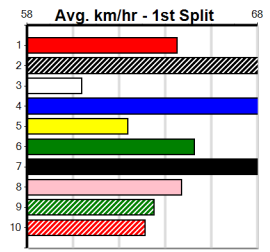

GRV VICBRED MAIDEN FINAL

Distance: 450m, Race Type: Maiden Final, Total Prizemoney: $14,725
1st: $10,000, 2nd: $3,100, 3rd: $1,550, 4th: $75

MAGNUM RIOT (7) was dominant when scoring here on debut last week and he will prove hard to reel in again. MEPUNGA ROCKY (2) was far from disgraced in the same race and he will be better for the run. QUEEN AVENGER (8) has solid claims

Watchdog Tips:	7	2	8	4	Bet:	Win 7

Form	Box	Wgt	Dist	Track	Date	Time	BON	Margin	1st/2nd (Time)	PIR	Checked	Comment	W/R	Split 1	S/P	Grade
1																
THEEGALA [M]																
Improving type but prefer out wide, place $9.00																
BK Dog Oct-22 Sire: ASTON RUPEE Dam: SLINKY INKY Trainer: James Shaw (Seymour)																
Owner(s): M Haines																
Winning Distances: < 300m (0) 300 - 399m (0) 400 - 499m (0) 500 - 599m (0) 600 - 699m (0) > 700m (0)																
Winning Weights:																
5th (2) 34.1 390 SHP R5 03-Jun-24 22.67 21.80 8.00L COUNTY KILDARE (22.14) M/66 8.79 $4.60 MH																
3rd (6) 34.1 450 WBL R2 13-Jun-24 25.77 25.20 1.25L DAD'S JAM DONUT (25.69) M/333 6.82 $7.30 MH																
Last 3 wins NOT included above																
Box History																
<table border="1"> <thead> <tr><th>Bx</th><th>1st</th><th>2nd</th><th>3rd</th><th>4th</th><th>5th</th><th>6th</th><th>7th</th><th>8th</th></tr> </thead> <tbody> <tr><td>1</td><td></td><td></td><td></td><td></td><td></td><td></td><td></td><td></td></tr> <tr><td>2</td><td></td><td></td><td></td><td></td><td>1</td><td></td><td></td><td></td></tr> <tr><td>3</td><td></td><td></td><td></td><td></td><td></td><td></td><td></td><td></td></tr> <tr><td>4</td><td></td><td></td><td></td><td></td><td></td><td></td><td></td><td></td></tr> <tr><td>5</td><td></td><td></td><td></td><td></td><td></td><td></td><td></td><td></td></tr> <tr><td>6</td><td></td><td></td><td>1</td><td></td><td></td><td></td><td></td><td></td></tr> <tr><td>7</td><td></td><td></td><td></td><td></td><td></td><td></td><td></td><td></td></tr> <tr><td>8</td><td></td><td></td><td></td><td></td><td></td><td></td><td></td><td></td></tr> <tr><td>Prize Best</td><td colspan="7"></td><td>$260.00</td><td>NBT</td></tr> <tr><td>Starts</td><td colspan="7"></td><td>2-0-0-1</td><td></td></tr> <tr><td>Trk/Dts</td><td colspan="7"></td><td>1-0-0-1</td><td></td></tr> <tr><td>APM</td><td colspan="7"></td><td>260</td><td></td></tr> </tbody> </table>																

2																
MEPUNGA ROCKY [M]																
Better for the run on debut, main danger $7.50																
WBK Dog Dec-22 Sire: FERNANDO BALE Dam: MEPUNGA FREDA Trainer: Jeffrey Britton (Anakie)																
Owner(s): B Smith																
Winning Distances: < 300m (0) 300 - 399m (0) 400 - 499m (0) 500 - 599m (0) 600 - 699m (0) > 700m (0)																
Winning Weights:																
2nd (4) 32.5 450 WBL R1 13-Jun-24 25.69 25.20 4.25L MAGNUM RIOT (25.41) M/322 6.65 $4.20 MH																
Last 3 wins NOT included above																
Box History																
<table border="1"> <thead> <tr><th>Bx</th><th>1st</th><th>2nd</th><th>3rd</th><th>4th</th><th>5th</th><th>6th</th><th>7th</th><th>8th</th></tr> </thead> <tbody> <tr><td>1</td><td></td><td></td><td></td><td></td><td></td><td></td><td></td><td></td></tr> <tr><td>2</td><td></td><td></td><td></td><td></td><td></td><td></td><td></td><td></td></tr> <tr><td>3</td><td></td><td></td><td></td><td></td><td></td><td></td><td></td><td></td></tr> <tr><td>4</td><td></td><td>1</td><td></td><td></td><td></td><td></td><td></td><td></td></tr> <tr><td>5</td><td></td><td></td><td></td><td></td><td></td><td></td><td></td><td></td></tr> <tr><td>6</td><td></td><td></td><td></td><td></td><td></td><td></td><td></td><td></td></tr> <tr><td>7</td><td></td><td></td><td></td><td></td><td></td><td></td><td></td><td></td></tr> <tr><td>8</td><td></td><td></td><td></td><td></td><td></td><td></td><td></td><td></td></tr> <tr><td>Prize Best</td><td colspan="7"></td><td>$520.00</td><td>NBT</td></tr> <tr><td>Starts</td><td colspan="7"></td><td>1-0-1-0</td><td></td></tr> <tr><td>Trk/Dts</td><td colspan="7"></td><td>1-0-1-0</td><td></td></tr> <tr><td>APM</td><td colspan="7"></td><td>520</td><td></td></tr> </tbody> </table>																

3																
REV MICHAEL [M]																
Can miss the kick, relies on luck, tough ask $21.00																
BK Dog Mar-22 Sire: SHIMA SHINE Dam: JD REVELATION Trainer: Troy Hammerstein (Ararat)																
Owner(s): P Hammerstein																
Winning Distances: < 300m (0) 300 - 399m (0) 400 - 499m (0) 500 - 599m (0) 600 - 699m (0) > 700m (0)																
Winning Weights:																
8th (1) 36.9 460 GEL R2 29-Mar-24 27.22 25.69 15.00 WREN BALE (26.18) M/687 6.77 $23.10 M																
5th (3) 36.3 450 BAL R2 17-Apr-24 26.53 25.13 14.00 ENZO ENVY (25.59) S/766 6.97 $13.40 M																
8th (7) 36.2 460 GEL R3 23-Apr-24 26.81 25.73 10.00 FALLON BALE (26.14) M/658 6.97 $19.70 M																
3rd (1) 36.3 460 GEL R3 07-May-24 26.18 25.79 3.25L WHATEVER HE SAID (25.96) M/454 6.81 $9.20 M																
4th (6) 36.4 460 GEL R3 14-May-24 26.44 25.61 5.50L RUN DON'T WALK (26.07) S/754 6.96 $7.50 M																
2nd (4) 35.8 460 GEL R4 21-May-24 26.49 25.73 2.25L RIVIA ROBIN (26.34) S/432 6.94 $4.90 M																
4th (1) 35.6 410 HOR R1 04-Jun-24 23.98 22.97 7.00L PAW LOUIS (23.50) M/77 10.88 $6.90 M																
3rd (3) 35.6 450 WBL R1 13-Jun-24 25.81 25.20 6.00L MAGNUM RIOT (25.41) M/643 6.83 $18.60 MH																
Last 3 wins NOT included above																
Box History																
<table border="1"> <thead> <tr><th>Bx</th><th>1st</th><th>2nd</th><th>3rd</th><th>4th</th><th>5th</th><th>6th</th><th>7th</th><th>8th</th></tr> </thead> <tbody> <tr><td>1</td><td></td><td></td><td></td><td></td><td></td><td></td><td></td><td></td></tr> <tr><td>2</td><td></td><td></td><td></td><td></td><td></td><td></td><td></td><td></td></tr> <tr><td>3</td><td></td><td></td><td></td><td></td><td></td><td></td><td></td><td></td></tr> <tr><td>4</td><td></td><td>1</td><td>1</td><td></td><td>1</td><td></td><td></td><td></td></tr> <tr><td>5</td><td></td><td></td><td></td><td></td><td></td><td></td><td></td><td></td></tr> <tr><td>6</td><td></td><td></td><td></td><td>1</td><td></td><td></td><td></td><td></td></tr> <tr><td>7</td><td></td><td></td><td></td><td></td><td></td><td></td><td></td><td>1 1</td></tr> <tr><td>8</td><td></td><td>1</td><td></td><td></td><td></td><td></td><td></td><td></td></tr> <tr><td>Prize Best</td><td colspan="7"></td><td>$1345.00</td><td>NBT</td></tr> <tr><td>Starts</td><td colspan="7"></td><td>14-0-2-3</td><td></td></tr> <tr><td>Trk/Dts</td><td colspan="7"></td><td>1-0-0-1</td><td></td></tr> <tr><td>APM</td><td colspan="7"></td><td>1111</td><td></td></tr> </tbody> </table>