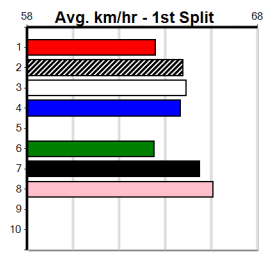

BROAD TREE CARE DAMSELS DASH

Distance: 450m, Race Type: Grade 5, Total Prizemoney: $2,925
1st: $1,950, 2nd: $600, 3rd: $300, 4th: $75

PARIS BALE (6) is showing plenty of promise and she should light them up in the middle stages.
FAR AWAY TEARS (7) is better than her form reads and she will get a nice cart across early on.
ZARA'S PRINCESS (8) is never too far away here

Watchdog Tips: 6 7 8 3 Bet: Win 6

INDY DELTA [5] Well drawn but down on confidence, risky $10.00
Owner(s): S Baulch
Winning Distances: < 300m (0) 300 - 399m (3) 400 - 499m (1) 500 - 599m (0) 600 - 699m (0) > 700m (0)
Box History table and Prize Best Starts table included.

MORAINE NADIA [5] Injured last time, may need the run, tested $9.00
Owner(s): MORAIANE (SYN), G Judd, S Judd
Winning Distances: < 300m (0) 300 - 399m (5) 400 - 499m (2) 500 - 599m (0) 600 - 699m (0) > 700m (0)
Box History table and Prize Best Starts table included.

LOTHBROK GIRL [5] Prefer out wide but has good muster, respect $7.50
Owner(s): D Carr
Winning Distances: < 300m (0) 300 - 399m (9) 400 - 499m (4) 500 - 599m (0) 600 - 699m (0) > 700m (0)
Box History table and Prize Best Starts table included.

BELAIR BRAE [5] Steady record here but has talent, place $12.00
Owner(s): P Byrne
Winning Distances: < 300m (0) 300 - 399m (2) 400 - 499m (1) 500 - 599m (0) 600 - 699m (0) > 700m (0)
Box History table and Prize Best Starts table included.

*** VACANT BOX ***
Owner(s):
Winning Distances: < 300m (0) 300 - 399m (0) 400 - 499m (0) 500 - 599m (0) 600 - 699m (0) > 700m (0)
Winning Weights:
Trainer:
Box History table included.

1

2

3

4

5