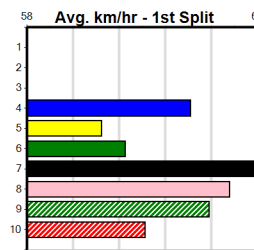

WANNON PARK BINGO WEDNESDAY'S

2

5:19PM

(VIC time)

Distance: 390m, Race Type: Maiden, Total Prizemoney: $2,535
1st: $1,680, 2nd: $520, 3rd: $260, 4th: $75

DUKE CABOOM (8) is armed with slick early speed and he will continue to get stronger with more racing. PAW OCTAVIA (6) has shown plenty of talent and she just needs some luck early on. ASTON TAFARI (5) showed good early burn on debut

Watchdog Tips: **8** **6** **5** **3** **Bet:** **Win 8**

Form Box	Wgt	Dist	Track	Date	Time	BON	Margin	1st/2nd (Time)	PIR	Checked	Comment	W/R	Split 1	S/P	Grade		
1	RUSTY WHEELS (NSW)[M] Steadily placed last time, may need it easier $16.00																
	BK Dog Sep-22 Sire: SHIMA SHINE Dam: SALSA MONELLI Trainer: Michael Niele (Berringa)																
	Owner(s): A Baker																
	Winning Distances: < 300m (0) 300 - 399m (0) 400 - 499m (0) 500 - 599m (0) 600 - 699m (0) > 700m (0)																
	Winning Weights:																
	5th (2) 37.8 305 MTG R1 09-Jun-24 18.73 17.77 14.00 ENVIOUS TO BURN (17.77) 6.40 $4.80 M																
	2nd (2) 37.1 305 MTG R2 13-Jun-24 18.23 17.97 0.75L BAGGED FURY (18.19) 6.12 $4.00 M																
	Last 3 wins NOT included above																
	Box History																
	<table border="1"> <thead> <tr><th>Bx</th><th>1st</th><th>2nd</th><th>3rd</th><th>4th</th><th>5th</th><th>6th</th><th>7th</th><th>8th</th></tr> </thead> <tbody> <tr><td>1</td><td></td><td></td><td></td><td></td><td></td><td></td><td></td><td></td></tr> <tr><td>2</td><td>1</td><td></td><td></td><td></td><td>1</td><td></td><td></td><td></td></tr> <tr><td>3</td><td></td><td></td><td></td><td></td><td></td><td></td><td></td><td></td></tr> <tr><td>4</td><td></td><td></td><td></td><td></td><td></td><td></td><td></td><td></td></tr> <tr><td>5</td><td></td><td></td><td></td><td></td><td></td><td></td><td></td><td></td></tr> <tr><td>6</td><td></td><td></td><td></td><td></td><td></td><td></td><td></td><td></td></tr> <tr><td>7</td><td></td><td></td><td></td><td></td><td></td><td></td><td></td><td></td></tr> <tr><td>8</td><td></td><td></td><td></td><td></td><td></td><td></td><td></td><td></td></tr> <tr><td>Prize Best</td><td></td><td></td><td></td><td></td><td></td><td>$180.00</td><td></td><td></td></tr> <tr><td>Starts</td><td></td><td></td><td></td><td></td><td></td><td>FSH</td><td></td><td></td></tr> <tr><td>Trk/Dts</td><td></td><td></td><td></td><td></td><td></td><td>2-0-1-0</td><td></td><td></td></tr> <tr><td>APM</td><td></td><td></td><td></td><td></td><td></td><td>0-0-0-0</td><td></td><td>180</td></tr> </tbody> </table>																
2	MINI BREW [M] Dam has produced some talented types $7.50																
	BK Bitch Jan-22 Sire: ALLEN DEED Dam: RIXY YA PEST Trainer: Raymond Brewer (Camperdown)																
	Owner(s): R Brewer																
	Winning Distances: < 300m (0) 300 - 399m (0) 400 - 499m (0) 500 - 599m (0) 600 - 699m (0) > 700m (0)																
	Winning Weights:																
	Last 3 wins NOT included above																
	Box History																
	<table border="1"> <thead> <tr><th>Bx</th><th>1st</th><th>2nd</th><th>3rd</th><th>4th</th><th>5th</th><th>6th</th><th>7th</th><th>8th</th></tr> </thead> <tbody> <tr><td>1</td><td></td><td></td><td></td><td></td><td></td><td></td><td></td><td></td></tr> <tr><td>2</td><td></td><td></td><td></td><td></td><td></td><td></td><td></td><td></td></tr> <tr><td>3</td><td></td><td></td><td></td><td></td><td></td><td></td><td></td><td></td></tr> <tr><td>4</td><td></td><td></td><td></td><td></td><td></td><td></td><td></td><td></td></tr> <tr><td>5</td><td></td><td></td><td></td><td></td><td></td><td></td><td></td><td></td></tr> <tr><td>6</td><td></td><td></td><td></td><td></td><td></td><td></td><td></td><td></td></tr> <tr><td>7</td><td></td><td></td><td></td><td></td><td></td><td></td><td></td><td></td></tr> <tr><td>8</td><td></td><td></td><td></td><td></td><td></td><td></td><td></td><td></td></tr> <tr><td>Prize Best</td><td></td><td></td><td></td><td></td><td></td><td>$0</td><td></td><td></td></tr> <tr><td>Starts</td><td></td><td></td><td></td><td></td><td></td><td>FSH</td><td></td><td></td></tr> <tr><td>Trk/Dts</td><td></td><td></td><td></td><td></td><td></td><td>0-0-0-0</td><td></td><td></td></tr> <tr><td>APM</td><td></td><td></td><td></td><td></td><td></td><td>0-0-0-0</td><td></td><td>0</td></tr> </tbody> </table>																
	3	BIT MISTY [M] Bred to have plenty of early pace, watch betting $8.00															
		BK Bitch Jan-22 Sire: RAW ABILITY Dam: SEA MIST Trainer: Daniel Hawthorne (Warrnambool)															
Owner(s): THREE GIFTS (SYN), D Hawthorne, S Maher																	
Winning Distances: < 300m (0) 300 - 399m (0) 400 - 499m (0) 500 - 599m (0) 600 - 699m (0) > 700m (0)																	
Winning Weights:																	
Last 3 wins NOT included above																	
Box History