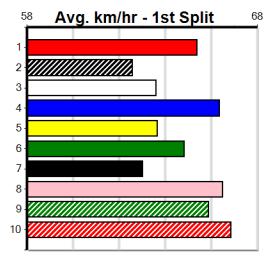

DOWNLOAD THE WATCHDOG APP

Distance: 390m, Race Type: Grade 7, Total Prizemoney: $2,925
1st: $1,950, 2nd: $600, 3rd: $300, 4th: $75

TECTONIC (1) has been luckless since her handy 22.25 win here and she is drawn to make amends. CANYA LIBBY (2) was far from disgraced at Geelong and she can follow the red through early on. BIG SOLOMONA (4) is showing promise.

Watchdog Tips: 1 2 4 5 Bet: Win 1

TACTONIC [7] No luck in her past two, can atone, go close $3.40
Owner(s): C Brennan
Winning Distances: < 300m (0) 300 - 399m (1) 400 - 499m (0) 500 - 599m (0) 600 - 699m (0) > 700m (0)
Winning Weights: 26.1(1)
3rd (5) 26.3 390 WBL R2 16-May-24 22.60 21.89 2.75L INGA JOHNNY (22.42) M/34 . . . 8.78 $19.00 M
1st (2) 26.1 390 WBL R1 23-May-24 22.25 22.06 1.25L LEAP OF FAITH (22.33) Q/22 . . . SW . . . 8.65 $5.90 M
5th (1) 26.3 410 HOR R2 28-May-24 24.10 22.94 11.00 KRIS BAR PADDY (23.38) Q/25 . . . . . 10.62 $1.90 X67
F (3) 26.3 410 HOR R3 04-Jun-24 0.00 22.97 . MOONLIGHT GRAND (23.28) S/77 . . . V5 . . . 11.09 $6.60 X67H

CANYA LIBBY (NSW)[7] Shows promise, gets the gun run, danger $3.60
Owner(s): Nyah Two Lads (SYN), M Lanigan, O Harrop, J Walsh, B Sheridan, D Harrop, C Forster, J Toomey
Winning Distances: < 300m (0) 300 - 399m (0) 400 - 499m (1) 500 - 599m (0) 600 - 699m (0) > 700m (0)
Winning Weights: 26.5(1)
4th (8) 26.9 425 BEN R1 19-Apr-24 24.79 23.70 9.00L TIME TO PROPHET (24.18) M/445 . . . . . 6.78 $2.20 M
1st (1) 26.5 425 BEN R1 26-Apr-24 24.19 23.85 1.00L HIGHER FORCE (24.24) Q/111 . . . SW . . . 6.67 $1.80 M
6th (7) 27.3 520 GEL R5 17-May-24 31.14 30.14 15.00 WREN BALE (30.14) M/2446 . . . . . 5.55 $21.80 RWH
3rd (8) 27.2 460 GEL R5 23-May-24 26.19 25.52 1.75L MARAIS BALE (26.08) M/433 . . . . . 6.79 $5.60 X67

MOON STROLLER [7] Shown improvement but this is harder $18.00
Owner(s): N Walsh
Winning Distances: < 300m (0) 300 - 399m (0) 400 - 499m (1) 500 - 599m (0) 600 - 699m (0) > 700m (0)
Winning Weights: 30.7(1)
2nd (5) 30.7 400 MTG R4 11-Apr-24 23.65 23.13 4.00L ASTON CONNOR (23.37) M/55 . . . . . 11.16 $10.00 M
5th (7) 30.5 410 HOR R2 16-Apr-24 24.19 23.10 9.00L XOEL BALE (23.56) M/222 . . . . . 10.91 $21.40 M
5th (5) 29.7 400 MTG R1 09-May-24 24.02 23.01 2.75L SUDOKU SHIRLEY (23.82) M/222 . . . . . 11.56 $4.40 M
6th (5) 29.9 400 MTG R1 16-May-24 24.06 22.84 7.00L YADILLAH SCOUT (23.56) M/222 . . . . . 11.53 $6.50 M
6th (7) 30.1 390 WBL R1 20-May-24 23.40 22.43 13.00 ASTON RUINART (22.52) S/75 . . . . . 9.35 $25.30 M
2nd (1) 29.9 400 MTG R1 23-May-24 23.60 23.17 2.50L ASTON FIONA (23.41) 0 . . . . . 11.21 $4.20 M
2nd (1) 30.3 400 MTG R1 06-Jun-24 23.65 23.11 1.5L TESTED (23.54) M/22 . . . . . 11.02 $2.50 M
1st (1) 30.7 400 MTG R1 13-Jun-24 23.58 22.99 2.75L ALL THAT EASY (23.78) 0 SAMP . . . . . 10.98 $2.80 M