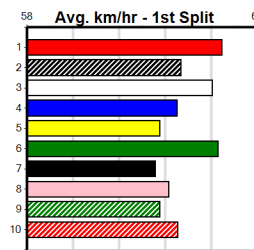

MATKO HIRE

Distance: 450m, Race Type: Grade 5, Total Prizemoney: $2,925
1st: $1,950, 2nd: $600, 3rd: $300, 4th: $75

RUXTON FLAME (1) is drawn to hold the early lead and he is getting stronger with each run.
MAGNET MOVER (6) has good early burn and he should pressure the red for most of the journey.
LALA TURBO (3) returned to form at Horsham

Watchdog Tips: 1 6 3 8 Bet: Win 1

RUXTON FLAME [5] Drawn to lead, getting stronger, looks his race $2.80
WBK Dog Jul-22 Sire: FERNANDO BALE Dam: SILKEN
Owner(s): S O'hehir
Trainer: Jeffrey Britton (Anakie)

CALL THE FAIRIES [5] Needs to lead, unlikely to clear the red $12.00
RF Bitch Sep-20 Sire: PURE OCTANE Dam: NANCY MAY
Owner(s): Gillandca (SYN), D Carr, T Anderson, D Gillman
Trainer: Deb Carr (Mininera)

LALA TURBO [5] Returned to form at Horsham, can threaten $10.00
BK Dog May-21 Sire: KC AND ALL Dam: LALA SHIM
Owner(s): C Roberts
Trainer: Catherine Roberts (Terang)

JUST A BREW [5] Far from disgraced last time out, place claims $9.00
WBK Dog Feb-20 Sire: ORSON ALLEN Dam: MEPUNGA FAME
Owner(s): R Brewer
Trainer: Raymond Brewer (Camperdown)

VANS TURBO [5] Drawn to find early bother, prefer to watch $21.00
BD Dog Dec-19 Sire: MY REDEEMER Dam: MIRACLES HAPPEN
Owner(s): T Steel
Trainer: Trevor Steel (Nullawarre)