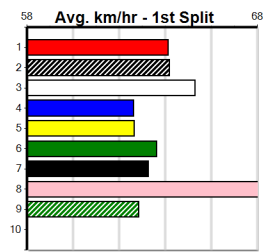

WOOD MOTORCYCLE & MOWER

Distance: 390m, Race Type: Grade 6, Total Prizemoney: $2,925
1st: $1,950, 2nd: $600, 3rd: $300, 4th: $75

LEAP OF FAITH (8) is armed with an abundance of early speed and she can break up the field as they head through the bend. DARTS NIGHT (1) has the good draw and she will be in the firing line throughout. GROVER BALE (2) is a strong type

Watchdog Tips: 8 1 2 3 Bet: Win 8

Form Box Wgt Dist Track Date Time BON Margin 1st/2nd (Time) PIR Checked Comment W/R Split 1 S/P Grade

DARTS NIGHT (NSW)[6] Drawn to be on the pace throughout, danger $2.80
RF Bitch May-22 Sire: WOW Dam: LET'S WIN MEISHA
Owner(s): T Kingcott
Trainer: Paul Mathieson (Myrningong)
Winning Distances: < 300m (0) 300 - 399m (2) 400 - 499m (0) 500 - 599m (0) 600 - 699m (0) > 700m (0)
Winning Weights: 29.3(1) 29.9(1)
4th (7) 29.0 390 BAL R1 10-Apr-24 22.75 21.89 9.00L TALCOTT BALE (22.13) M/54 8.69 $16.00 M
1st (2) 29.3 390 BAL R1 17-Apr-24 22.62 22.22 2.75L OAKOVER ROAD (22.80) Q/22 8.64 $6.60 M
1st (1) 29.9 390 SHP R9 02-May-24 22.47 22.35 2.50L CLOSE COMBAT (22.65) M/11 SW 8.45 $3.50 T3-7
5th (4) 29.8 390 WBL R9 09-May-24 22.76 21.77 4.50L BLACKPOOL SLADE (22.45) M/87 9.03 $7.60 X67
2nd (3) 29.8 390 WBL R4 16-May-24 22.20 21.89 4.50L BLACKPOOL SLADE (21.89) Q/22 8.73 $8.20 6G
5th (4) 30.2 390 BAL R11 19-May-24 23.09 22.47 1.5L GOLDEN SCOTCH (22.99) M/14 8.42 $1.50 T3-6
4th (6) 30.2 400 GEL R5 14-Jun-24 23.06 22.54 8.00L WERRIS BALE (22.54) M/44 8.58 $5.40 X67H
Last 3 wins NOT included above
Prize Best $4380.00 NBT
Starts 7-2-1-0 2-0-1-0
Trk/Dts 3168
APM

Box History table for DARTS NIGHT (NSW)[6] showing performance across different boxes and splits.

GROVER BALE (NSW)[6] Strong type, gets the gun run, major player $8.00
RBD Dog Mar-22 Sire: FERNANDO BALE Dam: IDRIA BALE
Owner(s): B Wheeler
Trainer: Samantha Grenfell (Anakie)
Winning Distances: < 300m (0) 300 - 399m (0) 400 - 499m (2) 500 - 599m (0) 600 - 699m (0) > 700m (0)
Winning Weights: 30.7(1) 31.1(1)
2nd (6) 31.3 390 BAL R5 06-May-24 23.03 21.89 8.00L AVISWOOD (22.50) M/12 8.64 $3.90 T3-RW
6th (5) 31.3 400 GEL R10 10-May-24 23.37 22.76 2.75L CHILLI SAL (23.19) M/77 8.79 $15.00 RW
3rd (2) 31.2 460 GEL R3 17-May-24 26.33 25.87 6.00L RESPECT ADVOCACY S/544 6.77 $58.90 6G
3rd (7) 31.3 525 MEP R4 22-May-24 30.69 29.92 2.75L SHAYNA BALE (30.51) M/3321 5.23 $26.00 6G
7th (7) 30.6 515 SAN R2 30-May-24 30.97 29.95 14.00 FLYING DINAR (30.01) M/4777 5.21 $52.70 6G
7th (8) 30.7 515 SAN R2 06-Jun-24 30.76 29.50 16.00 SUPER NUGGET (29.68) M/3777 SW 5.21 $38.80 X67
3rd (8) 30.3 400 GEL R9 11-Jun-24 23.05 22.65 5.50L BIG BUCKETS (22.69) M/54 8.71 $5.70 6G
4th (7) 30.0 400 GEL R3 14-Jun-24 23.39 22.54 12.00 SUDOKU CARMELO (22.62) M/43 8.69 $19.20 X67H
Last 3 wins NOT included above
1st (4) 30.7 400 GEL R1 23-Apr-24 22.84 22.56 1.00L SHERRY CHERRY (22.89) M/11 8.54 $4.60 M
1st (8) 31.1 400 GEL R9 30-Apr-24 23.04 22.73 2.75L GO GIZMO GO (23.23) S/21 8.61 $1.50 7
Prize Best $3275.00 FSH
Starts 12-2-1-3
Trk/Dts 0-0-0-0
APM 2721

Box History table for GROVER BALE (NSW)[6] showing performance across different boxes and splits.