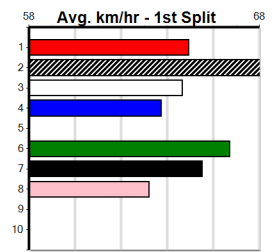

MACEY'S BISTRO DAMSELS DASH

Distance: 450m, Race Type: Grade 5, Total Prizemoney: $2,925
1st: $1,950, 2nd: $600, 3rd: $300, 4th: $75

ONE MORE BURN (6) has a fair bit on these class wise and she should be able to assume control soon after box rise. MEPUNGA TULLY (7) has been luckless of late and she should get a nice cart across early on. NORTH CAROLINA (8) shows promise

Watchdog Tips: 6 7 8 3 Bet: Win 6

Race 1: LEARNED LESSON [5] Honest type but may get buried back early, risky $10.00. Owner: J Shaw. Sire: MEPUNGA CRUZER, Dam: MEPUNGA BELLA. Trainer: James Shaw (Seymour). Includes box history and race results.

Race 2: POSIE YOU PEST [5] Needs to lead, will get tired, outclassed $16.00. Owner: M Wright. Sire: ALLEN DEED, Dam: RIXY YA PEST. Trainer: Madison Hunt (Cudgee). Includes box history and race results.

Race 3: ERUDITE BALE (NSW)[5] No luck of late, has the engine, keep safe $6.50. Owner: B Wheeler. Sire: BARCIA BALE, Dam: IYLEE BALE. Trainer: Robert Camilleri (Lara). Includes box history and race results.

Race 4: MINH NARDO (NSW)[5] Find this harder than her racing to date, tested $21.00. Owner: R Gavin. Sire: BERNARDO, Dam: SHELBY DREAM. Trainer: Raylene Gavin (Killarney). Includes box history and race results.

Race 5: *** VACANT BOX ***. Owner(s): Sire: Dam: Trainer: Box History.