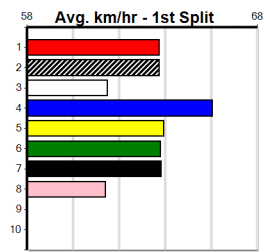

Warrnambool

4

6:04PM

(VIC time)

FIND US ON FACEBOOK (1-3 WINS)

Distance: 450m, Race Type: Restricted Win, Total Prizemoney: $2,925
1st: $1,950, 2nd: $600, 3rd: $300, 4th: $75

PLAY THE MUSIC (6) led for a long way at Geelong last time and he will find this a lot easier.
LETHAL AVENGER (3) has raced well at Ballarat to date and he is suited to this distance range.
PAW GLORY (4) can run a cheeky race

Watchdog Tips:

6

3

4

8

Bet:

Win 6

Race details for ASTON REIMS [5], including dog information, owner details, winning distances, and a box history table. Includes a large red vertical bar with the number 1.

Race details for AINTREE RAMBLER [7], including dog information, owner details, winning distances, and a box history table. Includes a large red vertical bar with the number 2.

Race details for LETHAL AVENGER [7], including dog information, owner details, winning distances, and a box history table. Includes a large red vertical bar with the number 3.

Race details for PAW GLORY (NSW)[7], including dog information, owner details, winning distances, and a box history table. Includes a large red vertical bar with the number 4.

Race details for SAM'S UNIVERSE [6], including dog information, owner details, winning distances, and a box history table. Includes a large red vertical bar with the number 5.