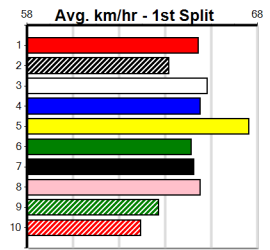

EDWARDS ELECTRICAL

Distance: 450m, Race Type: Mixed 4/5, Total Prizemoney: $3,360
1st: $2,250, 2nd: $690, 3rd: $345, 4th: $75

HOUSE OF TURBO (5) has been racing in tremendous fashion of late and he can light them up soon after box rise. NIMBLE TOMMY (8) is well drawn out wide and he can dial up the pressure in the middle stages. DIVINE NATURE (7) has claims

Watchdog Tips: 5 8 7 1 Bet: Win 5

Race card for BEN SHAKER [5]. Includes dog details, owner, winning distances, weights, race history, and a box history table.

Race card for ZORBAS BALE (NSW)[5]. Includes dog details, owner, winning distances, weights, race history, and a box history table.

Race card for NAPIER BALE (NSW)[5]. Includes dog details, owner, winning distances, weights, race history, and a box history table.

Race card for ASTON IGGY [4]. Includes dog details, owner, winning distances, weights, race history, and a box history table.

Race card for HOUSE OF TURBO [5]. Includes dog details, owner, winning distances, weights, race history, and a box history table.