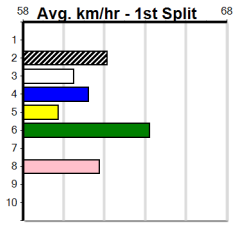

SPORTSBET NOBODY DOES IT EASIER

Distance: 350m, Race Type: Mixed 6/7, Total Prizemoney: $2,925
1st: $1,950, 2nd: $600, 3rd: $300, 4th: $75

2

7:16PM

(VIC time)

Open race. RIO BORIS (4) has had no luck in stronger races of late and if punters can secure a price of $6 or better that would be value. RIO WHIZZER (6) has an early speed edge and should avoid any trouble out on the arm.

Watchdog Tips:

4

6

7

3

Bet:

Win 4