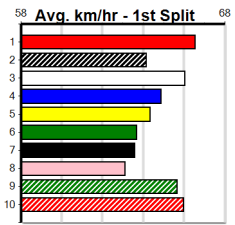

FLOODFAWN CLASSIC FINAL

Distance: 500m, Race Type: S/E Final, Total Prizemoney: $14,575
1st: $10,000, 2nd: $3,000, 3rd: $1,500, 4th: $75

Hard to go past ZARA MARNIE (1) following her sizzling 27.44 heat win and she should justify her short price here. DISHY DI (2) should get a nice cart into the race and looks a strong exacta option. GRANNY ROSES (5) has been placed at G1 level.

Watchdog Tips: 1 2 5 8 Bet: Trifecta 1/2,5,8/2,5,8 ($10 - 166.67%)

Main race results table containing 9 races (ZARA MARNIE, DISHY DI, CANYA HYPERSONIC, CHIP AND TAIL, GRANNY ROSES, QUENARA BALE, AYLA ROSE, ELLIANA, SURPRISING, AUNT VIRGINIA) with columns for race number, horse name, trainer, jockey, weight, distance, track, date, time, BONA, Margin, 1st/2nd (Time), PIR, Checked, Comment, W/R, Split 1, S/P, Grade, and Winning Boxes.