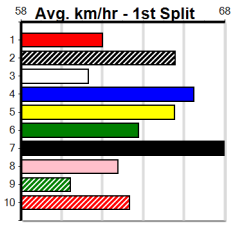

NAK SIGNS

Distance: 395m, Race Type: Mixed 4/5, Total Prizemoney: $3,360
1st: $2,250, 2nd: $690, 3rd: $345, 4th: $75

6

8:34PM

(VIC time)

MAYBE YESTERDAY (7) has one of the biggest engines on the game when fully fit and is the one to beat. HELLO EASY (2) is armed with loads of early speed and should be on the speed from the outset. COLLINDA RISE (6) shows promise.

Watchdog Tips:

7

2

6

8

Bet:

Box Quinella 2,7 ($10 for 1000%)