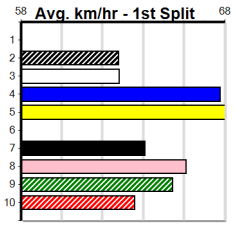

SPORTSBET GREEN TICKS

Distance: 350m, Race Type: Grade 5, Total Prizemoney: $2,925
1st: $1,950, 2nd: $600, 3rd: $300, 4th: $75

ASTON WESTERN (2) flew around Ballarat 2 starts back and a similar performance can see him defeat the unbeaten SWIFTY GIRL (1) following three fast wins up the Healesville straight track. POSH PAWS (7) is armed with sizzling early speed.

Watchdog Tips: **2** **1** **7** **8** Bet: **Trifecta 2/1/6,7,8 ($10 - 333.33%)**

Table with 10 rows, each representing a race. Columns include race number, name, date, track, time, BON, Margin, 1st/2nd (Time), PIR, Checked, Comment, W/R, Split 1, S/P, Grade, and Winning Boxes. Each race entry includes a list of horses with their respective statistics and odds.