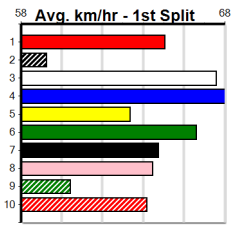

BRIDGES ON ARGYLE TRARALGON

Distance: 395m, Race Type: Grade 5, Total Prizemoney: $2,925
1st: $1,950, 2nd: $600, 3rd: $300, 4th: $75

4

7:56PM

(VIC time)

TEXAS LONG HORN (1) has terrific muster once fully balanced and could take some catching. BLUEY LA LA (8) is near faultless early and should be on the speed from the outset. BLAZING DINO (4) will need luck early but has the talent.

Watchdog Tips: 1 8 4 3 Bet: Box Trifecta 1,3,4,8 ($10 for 41.67%)

Table containing 10 race entries. Each entry includes horse name, trainer, race details, odds, and winning box information. Races include Texas Long Horn, Catch Some Rays, My Mate Mina, Blazing Dino, No Doors, Lillico Nikki, Solid Ground, Bluey La La, Harry the Hood, and Zappy Bale.