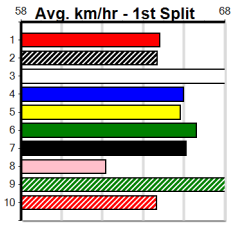

GLENVIEW CUP FINAL

Distance: 395m, Race Type: S/E Final, Total Prizemoney: $14,575
1st: $10,000, 2nd: $3,000, 3rd: $1,500, 4th: $75

7

8:52PM

(VIC time)

Cracking final. ASTON FANTASTIC (3) made it 12 wins from just 21 starts posing the fastest heat winning time (21.79) and is clearly the one to beat. ROBBIE LEE ROSE (8) powered home behind the tope elect of this exact draw in his heat.

Watchdog Tips: **3** **8** **4** **1** Bet: Trifecta 3/1,4,8/1,4,8 ($10 - 166.67%)