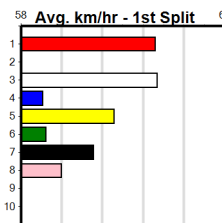

MR AUDACIOUS @ STUD

Distance: 395m, Race Type: Maiden, Total Prizemoney: $2,535

1st: $1,680, 2nd: $520, 3rd: $260, 4th: $75

1

6:59PM

(VIC time)

JUDGE JEBRYNAH (7) has shown enough in his races to suggest he can take out a race of this nature. DOONGALLA GAL (3) should explode into contention soon after box rise. OUT OF TRICKS (1) can come out running and set the early tempo.

Watchdog Tips: 7 3 1 5 **Bet:** Win 7

Form	Box	Weight	Dist	Track	Date	Time	BON	Margin	1st/2nd (Time)	PIR	Checked	Comment	W/R	Split 1	S/P	Grade

1	OUT OF TRICKS [M]	<i>Has the early speed to lead, major player.</i>	$5.00
WF	B	Oct-21	OUT OF RANGE
Trainer: William Majoor (Tanjil South)		TAYLOR'S CHIP	
5th (8)	27.2	395	TRA R1 01-May-24 22.88 21.88
6th (6)	26.7	350	TRA R1 10-May-24 20.50 19.55
4th (4)	26.4	350	TRA R1 10-Jun-24 21.03 19.88
5th (6)	26.4	350	TRA R1 14-Jun-24 20.31 20.12
Owner(s): S Porteus			

Winning Boxes							
1	2	3	4	5	6	7	8
Prize							
Best							
Starts							
Trk/Dst							
APM							

2	GALLOPING RED [M]	<i>Litter yet to fire, betting best guide.</i>	$8.00
RF	D	Sep-22	BERNARDO
Trainer: Robert Conway (Bunyip)		IN ORBIT	
Owner(s): R Conway			

Winning Boxes							
1	2	3	4	5	6	7	8
Prize							
Best							
Starts							
Trk/Dst							
APM							

3	DOONGALLA GAL [M]	<i>Can explode soon after box rise, big danger.</i>	$4.20
BK	B	Jul-21	FERNANDO BALE
Trainer: Michael Tharle (Devon Meadows)		FABREGAL	
8th (7)	25.9	300	HVL R1 24-May-24 18.72 16.86
ST (-)	25.4	350	TRA R1 03-Jun-24 20.48
3rd (7)	25.5	400	WGL R1 11-Jun-24 23.51 22.72
2nd (7)	25.5	350	TRA R1 14-Jun-24 20.14 20.12
Owner(s): Fluffy Side Up (SYN), A Onley, P Onley			

Winning Boxes							
1	2	3	4	5	6	7	8
Prize							
Best							
Starts							
Trk/Dst							
APM							

4	ALAZNE [M]	<i>Found to be injured when well beaten on debut.</i>	$5.50
BK	B	Jul-21	BERNARDO
Trainer: Billy Stockdale (Fulham)		PLEACH	
8th (7)	28.1	435	SLE R2 05-Jun-24 26.07 24.37
Owner(s): B Stockdale			

Winning Boxes							
1	2	3	4	5	6	7	8
Prize							
Best							
Starts							
Trk/Dst							
APM							

5	SELECT RONAN [M]	<i>Well beaten in a stronger maiden last time.</i>	$12.00
WBE	D	May-22	FERNANDO BALE
Trainer: Ken Bailey (Bundalagwah)		EYE WILL REIGN	
6th (7)	31.2	450	SHP R7 03-Jun-24 26.05 24.99
Owner(s): K Bailey			

Winning Boxes							
1	2	3	4	5	6	7	8
Prize							
Best							
Starts							
Trk/Dst							
APM							

6	ARKSTORM [M]	<i>Never a factor on debut, may need more time.</i>	$15.00
RBD	D	May-22	FERAL FRANKY
Trainer: Brett Mackie (Tooradin)		WILL IT RAIN	
7th (7)	29.6	400	WGL R2 30-Apr-24 23.93 22.27
Owner(s): A Lie			

Winning Boxes							
1	2	3	4	5	6	7	8
Prize							
Best							
Starts							
Trk/Dst							
APM							

7	JUDGE JEBRYNAH (NSW)[M]	<i>Suited here, can challenge mid-race, go close.</i>	$3.70
BK	D	Feb-22	WOW
Trainer: Bryan Sykes (Upper Beaconsfield)		LITTLE JEBRYNAH	
6th (2)	29.9	400	WGL R1 23-May-24 23.62 22.75
2nd (6)	29.5	460	WGL R2 30-May-24 26.51 25.91
4th (5)	29.5	460	WGL R3 04-Jun-24 26.67 26.11
4th (4)	29.6	450	TRA R2 14-Jun-24 25.44 25.09
Owner(s): B Sykes			

Winning Boxes							
1	2	3	4	5	6	7	8
Prize							
Best							
Starts							
Trk/Dst							
APM							

8	NEVER SOBER [M]	<i>Reliable beginner, flat patch mid race, tested.</i>	$8.50
BK	B	Mar-22	MY REDEEMER
Trainer: Donna Dean (Nyora)		BAG OF TRICKS	
6th (7)	23.8	460	WGL R1 14-May-24 27.05 25.86
3rd (5)	23.8	350	TRA R1 03-Jun-24 20.74 20.25
3rd (1)	23.9	350	TRA R1 10-Jun-24 20.85 19.88
6th (8)	24.1	450	TRA R2 14-Jun-24 25.66 25.09
Owner(s): R Haines			

Winning Boxes							
1	2	3	4	5	6	7	8
Prize							
Best							
Starts							
Trk/Dst							
APM							

9	*** NO RESERVE ***	Winning Boxes
Trainer:		
Owner(s):		

10	*** NO RESERVE ***	Winning Boxes
Trainer:		
Owner(s):