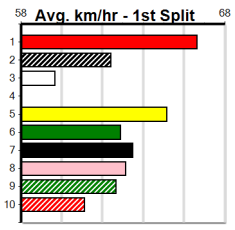

Traralgon

KISS PROFESSIONAL SOLUTIONS

Distance: 395m, Race Type: Mixed 6/7, Total Prizemoney: $2,925
1st: $1,950, 2nd: $600, 3rd: $300, 4th: $75

3
7:35PM
(VIC time)

JOCELYN WILL DO (1) looks the leader here and will prove a tough proposition to run down in this class. ARKA RIVER (2) is drawn to get a nice trail into he race and is a must for top 3 SRM players. BIG JIM (3) can charge into a minor placing.

Watchdog Tips: **1** **2** **3** **4** **Bet:** **Trifecta 1/2,3,4/2,3,4,8 ($10 - 111.11%)**