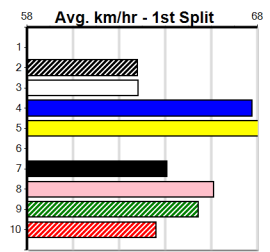

SPORTSBET GREEN TICKS

Distance: 350m, Race Type: Grade 5, Total Prizemoney: $2,925
1st: $1,950, 2nd: $600, 3rd: $300, 4th: $75

ASTON WESTERN (2) flew around Ballarat 2 starts back and a similar performance can see him defeat the unbeaten SWIFTY GIRL (1) following three fast wins up the Healesville straight track. POSH PAWS (70 is armed with sizzling early speed.

Watchdog Tips: **2** **1** **7** **8** **Bet:** Trifecta 2/1/6,7,8 ($10 - 333.33%)

1

SWIFTY GIRL [5] **Unbeaten, early speed, clear danger.** **$2.80**

BD Bitch Feb-22 Sire: ZAMBORA BROCKIE Dam: SHE'S A BLAZIN' Trainer: Shayne Jarvis (Tyers)

Owner(s): RSJ RACING (SYN), R Jarvis, S Jarvis

Winning Distances: < 300m (0) 300 - 399m (3) 400 - 499m (0) 500 - 599m (0) 600 - 699m (0) > 700m (0)

Winning Weights: 28.7(1) 28.9(1) 29.3(1)

Run	Dist	Wgt	Trk	Date	Time	Margin	1st/2nd (Time)	PIR	Checked	Comment	WR	Split 1	S/P	Grade
1st	(2)	28.7	300	HVL	R1	26-May-24	16.83 16.71	6.00L	MY POOH BEAR (17.22)	Q/1	.	.	3.95	$2.00 M
1st	(5)	29.3	300	HVL	R9	09-Jun-24	16.75 16.75	2.50L	SUN IN CUBA (16.93)	M/1	.	.	3.91	$2.30 RW
1st	(7)	28.9	300	HVL	R3	16-Jun-24	16.80 16.69	3.25L	FLAMING FOX (17.02)	Q/1	.	SW	3.94	$2.10 X67

Last 3 wins NOT included above

Bx	1st	2nd	3rd	4th	5th	6th	7th	8th
1								
2	1							
3								
4								
5	1							
6								
7	1							
8								

Prize					$5580.00		
Best					FSH		
Starts					3-3-0-0		
Trk/Dts					0-0-0-0		
APM					5580		

2

ASTON WESTERN (NSW)[5] **His best form wins this, the one to beat.** **$2.50**

BK Dog Feb-22 Sire: AUSSIE INFRARED Dam: FANTASTIC DOTTY Trainer: Troy Hammerstein (Ararat)

Owner(s): T Hammerstein

Winning Distances: < 300m (0) 300 - 399m (2) 400 - 499m (6) 500 - 599m (0) 600 - 699m (0) > 700m (0)

Winning Weights: 32.8(1) 33.3(2) 33.4(2) 33.7(1) 33.8(1) 34.0(1)

Run	Dist	Wgt	Trk	Date	Time	Margin	1st/2nd (Time)	PIR	Checked	Comment	WR	Split 1	S/P	Grade
6th	(6)	34.3	425	BEN	R11	31-Mar-24	24.35 23.46	7.50L	BANDIT BULLET (23.83)	M/887	.	.	6.93	$8.40 X45
7th	(1)	34.1	512	MTG	R6	07-Apr-24	30.62 29.15	15.00L	PAUA OF SILENCE (29.58)	.	.	.	4.48	$9.50 SH
3rd	(6)	33.4	390	BAL	R10	24-Apr-24	22.49 22.02	3.5L	DAINTREE DAMAGE (22.25)	S/53	.	.	8.64	$25.20 X45
1st	(4)	33.8	390	BAL	R12	08-May-24	22.08 22.06	1.00L	FAST LOVE (22.14)	Q/11	.	.	8.40	$5.60 5
5th	(4)	33.8	390	SHP	R3	13-May-24	22.82 21.99	8.00L	CORTEZ BALE (22.29)	S/86	.	.	9.35	$2.30 5
5th	(2)	34.0	390	BAL	R4	27-May-24	22.64 22.20	4.00L	WILD REPUTATION (22.37)	M/54	.	.	8.80	$1.40 X45
1st	(5)	34.0	390	BAL	R11	31-May-24	21.94 21.79	7.50L	JUDY'S REDEEMER (22.43)	M/11	.	SW	8.36	$3.50 X45
7th	(6)	33.5	395	TRA	R10	07-Jun-24	22.94 22.20	11.00L	MARCO ROSE (22.20)	M/788	.	.	3.93	$2.20 5

Last 3 wins NOT included above

Bx	1st	2nd	3rd	4th	5th	6th	7th	8th
1								
2	1	1						
3								
4	1	2						
5	2							
6		1	2	2				
7	1							
8	1	3	2					

Prize					$21990.00		
Best					FSTD		
Starts					32-8-8-4		
Trk/Dts					0-0-0-0		
APM					9237