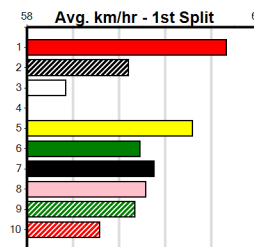

KISS PROFESSIONAL SOLUTIONS

Distance: 395m, Race Type: Mixed 6/7, Total Prizemoney: $2,925
1st: $1,950, 2nd: $600, 3rd: $300, 4th: $75

JOCELYN WILL DO (1) looks the leader here and will prove a tough proposition to run down in this class. ARKA RIVER (2) is drawn to get a nice trail into the race and is a must for top 3 SRM players. BIG JIM (3) can charge into a minor placing.

Watchdog Tips: 1 2 3 4 **Bet:** Trifecta 1/2,3,4/2,3,4,8 ($10 - 111.11%)

1

JOCELYN WILL DO [6] **Looks the leader, suited this class, hard to catch**

BK Bitch **Jan-22**

Owner(s): S Stockdale **Sire: ZAMBORA BROCKIE** **Dam: BESSIE'S DAISY**

Trainer: Billy Stockdale (Fulham) **$2.50**

Winning Distances: < 300m (0) 300 - 399m (0) 400 - 499m (2) 500 - 599m (0) 600 - 699m (0) > 700m (0)

Winning Weights: 26.8(2)

Run	Pos	Wgt	Dist	Track	Date	Time	BOB	Margin	1st/2nd (Time)	PIR	Checked	Comment	WR	Split 1	S/P	Grade
2nd (6)	26.7	400	WGL	R1	12-Mar-24	23.05	22.55	2.50L	ANNABELLA ROSE (22.88)	Q/22	.	.	.	8.37	$10.30	MH
1st (6)	26.8	400	WGL	R2	19-Mar-24	22.62	22.39	2.25L	ANNABELLA ROSE (22.78)	Q/11	.	SW	.	8.30	$5.10	MF
1st (4)	26.8	400	WGL	R2	25-Mar-24	22.62	22.46	2.00L	CHESTER KEEPING (22.76)	Q/12	.	.	.	8.28	$1.80	X67H
8th (3)	27.1	460	WGL	R4	23-Apr-24	27.18	25.67	19.00	MY MARGOT (25.87)	M/578	.	V7	.	6.85	$7.20	RWH
2nd (8)	27.6	450	TRA	R3	31-May-24	25.72	24.90	8.00L	FOR PETE'S SAKE (25.19)	M/122	.	.	.	6.71	$6.20	X67H
3rd (4)	27.6	450	TRA	R5	07-Jun-24	25.68	24.92	7.50L	FOR PETE'S SAKE (25.17)	Q/113	.	.	.	6.61	$9.20	X67F
3rd (3)	27.6	460	WGL	R3	11-Jun-24	26.20	25.67	7.00L	MAIA (25.72)	Q/123	.	.	.	6.45	$8.00	RW

Last 3 wins NOT included above

Box History

Bx	1st	2nd	3rd	4th	5th	6th	7th	8th
1								
2								
3			1					1
4	1			1				
5								
6	1	1						
7								
8		1						

Prize Best: $6665.00
Starts: FSTD
Trk/Dts: 7-2-2-2
APM: 0-0-0-0
3897

2

ARKA RIVER [7] **Drawn to get the gun run, can threaten.**

BK Bitch **Aug-21**

Owner(s): B Sykes **Sire: BARCIA BALE** **Dam: GOOD GIRL SANDY**

Trainer: Bryan Sykes (Upper Beaconsfield) **$7.00**

Winning Distances: < 300m (0) 300 - 399m (0) 400 - 499m (1) 500 - 599m (0) 600 - 699m (0) > 700m (0)

Winning Weights: 31.4(1)

Run	Pos	Wgt	Dist	Track	Date	Time	BOB	Margin	1st/2nd (Time)	PIR	Checked	Comment	WR	Split 1	S/P	Grade
2nd (2)	31.0	460	WGL	R3	21-Mar-24	26.51	25.93	4.75L	WEEONA STAR (26.19)	Q/11	.	.	.	6.78	$30.90	M
3rd (1)	31.1	460	WGL	R2	28-Mar-24	26.59	25.74	4.75L	OH LANA (26.27)	M/233	.	.	.	6.64	$6.70	T3-M
4th (8)	31.0	460	WGL	R1	04-Apr-24	27.12	26.18	11.00	GO JETTERS (26.35)	M/755	.	.	.	6.98	$3.80	T3-M
1st (1)	31.4	400	WGL	R2	25-Apr-24	23.03	22.52	0.75L	REALITY IS (23.07)	Q/11	.	.	.	8.39	$4.90	M
7th (1)	32.0	400	WGL	R9	09-May-24	23.99	23.16	11.00	HOT HAILEY (23.28)	M/87	.	.	.	8.85	$7.40	F
4th (5)	31.5	400	WGL	R4	18-May-24	23.25	22.82	6.50L	OUR YOGI (22.82)	M/35	.	.	.	8.56	$23.30	F
7th (3)	31.5	435	SLE	R3	26-May-24	25.36	24.46	13.00	TOUGH TAZ (24.52)	M/777	.	.	.	5.49	$50.20	X67
2nd (3)	31.2	395	TRA	R3	14-Jun-24	22.20	21.79	4.25L	BLAZING DINO (21.91)	M/122	.	.	.	3.76	$46.80	X67

Last 3 wins NOT included above

Box History

Bx	1st	2nd	3rd	4th	5th	6th	7th	8th
1	1		1				1	1
2		1						
3		1						1
4								1
5			1	1				
6								
7						1		
8				1				

Prize Best: $2440.00
Starts: NBT
Trk/Dts: 12-1-2-2
APM: 1-0-1-0
1862