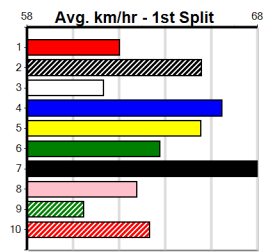

NAK SIGNS

Distance: 395m, Race Type: Mixed 4/5, Total Prizemoney: $3,360
1st: $2,250, 2nd: $690, 3rd: $345, 4th: $75

MAYBE YESTERDAY (7) has one of the biggest engines on the game when fully fit and is the one to beat. HELLO EASY (2) is armed with loads of early speed and should be on the speed from the outset. COLLINDA RISE (6) shows promise.

Watchdog Tips: **7** **2** **6** **8** **Bet:** **Box Quinella 2,7 ($10 for 1000%)**

1

AKINA LAD [5] **Comes into calculations off this draw.**

BK Dog Jan-21 **Sire: BERNARDO Dam: AKINA MOSS**

Owner(s): TAMBO (SYN), S Mckay, J Rowley, D Mckay **Trainer: Samantha Mckay (Denison)**

Winning Distances: < 300m (0) 300 - 399m (7) 400 - 499m (0) 500 - 599m (0) 600 - 699m (0) > 700m (0)

Winning Weights: 35.4(1) 35.6(1) 35.7(2) 36.2(1) 36.5(1) 37.1(1)

3rd	4th	5th	6th	7th	8th	9th	10th	PIR	Checked	Comment	WR	Split 1	S/P	Grade	
3rd (1)	36.1	395	TRA	R4	24-Jan-24	24.82	24.31	1.00L	CHER'S HAND (24.75)	M/323	.	.	5.28	$8.10	5NP
5th (4)	36.7	395	TRA	R5	31-Jan-24	22.55	21.84	6.50L	IRVING BALE (22.11)	M/355	.	.	3.82	$67.80	X45
1= (4)	36.2	350	TRA	R4	03-Apr-24	20.21	19.82	1.00L	AKINA LAD/ASTON	M/33	.	.	6.67	$22.40	X45
3rd (2)	35.9	395	TRA	R5	12-Apr-24	22.55	22.16	2.50L	WASHINGTON BLUE (22.40)	M/653	.	SW	3.79	$9.00	5
2nd (5)	35.6	395	TRA	R2	19-Apr-24	22.36	21.84	1.00L	SUMMER WINGS (22.30)	Q/312	.	.	3.77	$8.60	5
6th (7)	36.1	395	TRA	R5	01-May-24	22.47	21.88	8.50L	BLACK VIPER (21.88)	M/566	.	.	3.85	$25.90	X45
2nd (7)	36.0	435	SLE	R6	05-May-24	24.81	24.32	0.50L	MAN OF COURAGE (24.78)	M/522	.	.	5.35	$26.10	5
5th (2)	35.8	395	TRA	R5	10-May-24	22.23	21.62	9.00L	RUAPUKE ROCKS (21.62)	M/555	.	.	3.86	$14.90	5

Last 3 wins NOT included above

1st (3)	35.4	395	TRA	R4	10-Jun-23	22.75	21.98	0.025	OCCIPITAL (22.75)	M/213	.	.	3.75	$11.40	5
1st (7)	37.1	395	TRA	R6	13-Nov-23	22.69	22.39	0.50L	GALLOPING SUZIE (22.72)	M/211	.	.	3.78	$11.50	T3-5
1st (6)	36.5	395	TRA	R4	27-Dec-23	22.70	21.94	1.75L	WASHINGTON BLUE (22.80)	M/331	.	.	3.78	$16.50	5

$23.00

Box History

Bx	1st	2nd	3rd	4th	5th	6th	7th	8th
1			2	3				
2	1	3	2		1	2	1	
3	1							
4	1		1	4	2			1
5	1	1	1					1 1
6	1	1		1	1			
7	2	4			1	2	1	
8		2			1	5		

Prize Best Starts Trk/Dts APM

$19690.00
22.51(5)-8/2/23
54-7-11-5
26-5-7-1
4022