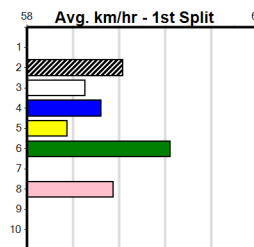

SPORTSBET NOBODY DOES IT EASIER

Distance: 350m, Race Type: Mixed 6/7, Total Prizemoney: $2,925
1st: $1,950, 2nd: $600, 3rd: $300, 4th: $75

Open race. RIO BORIS (4) has had no luck in stronger races of late and if punters can secure a price of $6 or better that would be value. RIO WHIZZER (6) has an early speed edge and should avoid any trouble out on the arm.

Watchdog Tips: 4 6 7 3 Bet: Win 4

Form Box Wgt Dist Track Date Time BON Margin 1st/2nd (Time) PIR Checked Comment W/R Split 1 S/P Grade

ELITA ONE [6] Drawn to settle on the speed, respect. $5.50
Owner(s): D Sadler
Winning Distances: < 300m (0) 300 - 399m (2) 400 - 499m (0) 500 - 599m (0) 600 - 699m (0) > 700m (0)
Winning Weights: 24.8(1) 25.3(1)
1st (4) 25.3 320 RIC R1 24-Sep-23 18.43 18.33 4.25L ALAN (18.73) 211 211 2.11 $5.00 M
2nd (4) 25.9 320 RIC R10 04-Oct-23 18.58 18.09 4.50L CHEEKY CHEEKY (18.26) 122 122 2.17 $3.90 5
8th (5) 25.5 320 RIC R3 22-Oct-23 19.38 17.98 16.00 ARTHUR OR MARTHA (18.30) 678 678 2.10 $23.00 5
8th (8) 25.6 320 RIC R5 30-Oct-23 19.21 18.05 13.00 MISTER CHARLM (18.30) 873 873 2.25 $4.00 5
7th (3) 25.7 320 RIC R11 13-Nov-23 19.04 18.09 9.50L COSMIC BOOM (18.39) 326 326 2.16 $12.00 5
6th (8) 26.3 320 RIC R10 18-Dec-23 19.09 18.13 8.50L MISSING MYSTIC (18.51) 125 125 2.20 $4.80 5
1st (6) 24.8 350 TRA R3 05-Feb-24 20.06 19.88 1.5L WINTER CHANA (20.16) M/31 . SW . 6.76 $4.90 X67
4th (7) 24.9 350 TRA R1 16-Feb-24 20.52 19.55 5.50L JASON ROSE (20.16) M/64 . . . 6.68 $5.20 X67
Last 3 wins NOT included above
Box History
Prize Best $2835.00
Starts 20.06(6)-5/2/24
Trk/Dts 10-2-1-0
APM 2-1-0-0 782

BE LITTLE [6] Fast beginner, flat patch soon after, place best $12.00
Owner(s): G Mcmillan
Winning Distances: < 300m (0) 300 - 399m (2) 400 - 499m (0) 500 - 599m (0) 600 - 699m (0) > 700m (0)
Winning Weights: 31.4(1) 31.5(1)
7th (5) 31.2 450 TRA R8 17-Apr-24 25.73 25.09 9.50L DR. KENNETH (25.09) M/466 . . . 6.84 $32.60 X67
5th (6) 30.8 350 TRA R10 29-Apr-24 20.46 19.92 2.00L HAY RILEY (20.32) M/45 . . . 6.85 $6.30 T3-6
4th (4) 30.2 300 HVL R9 03-May-24 17.38 16.90 2.25L FEROCIOUS SANDY (17.23) S/6 . . . 4.11 $5.90 T3-6
5th (1) 30.4 300 HVL R9 10-May-24 17.53 16.89 6.50L QUEEN MAGGIE (17.10) M/4 . . . 4.11 $3.50 T3-6
3rd (3) 30.9 435 SLE R5 22-May-24 25.10 24.63 3.00L JOY RIDE (24.89) Q/442 . . . 5.46 $13.50 X67
3rd (8) 30.5 350 HVL R10 29-May-24 19.94 19.45 3.75L CYCLONE NICK (19.69) M/3 . . . 6.84 $3.20 6G
4th (7) 30.8 395 TRA R11 03-Jun-24 23.15 22.68 4.50L SKY BLAZER (22.86) Q/245 . . . 3.87 $18.80 6G
6th (1) 31.5 510 SLE R5 09-Jun-24 30.48 28.73 14.00 DAINTREE CHIEF (29.54) Q/155 . . . V0 9.33 $27.80 X67H
Last 3 wins NOT included above
1st (8) 31.4 300 HVL R2 29-May-23 17.08 16.78 2.00L OHANA RANADI (17.21) Q/1 . . . 3.97 $7.10 T3-M
1st (2) 31.5 350 TRA R2 31-Jul-23 20.18 20.18 2.00L HOPES AND DREAMS (20.32) M/22 . . . 6.81 $2.40 7
Box History
Prize Best $10590.71
Starts 20.18(3)-20/1/23
Trk/Dts 50-2-7-15
APM 12-1-2-5 3131