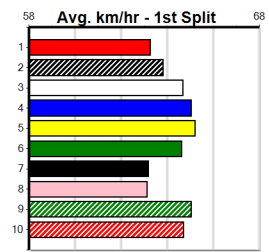

LATROBE VALLEY CUP FINAL (250+ RANK)

Distance: 395m, Race Type: S/E Final, Total Prizemoney: $9,425
1st: $6,500, 2nd: $1,900, 3rd: $950, 4th: $75

GOT THE LOT (4) returned to his brilliant best with a fast 21.97 heat win and a repeat effort would see him get the job done. TROPICANA (5) gave nothing else a chance in her runaway 22.04 heat victory. GOTHAM MARQUESS (1) is drawn to feature.

Watchdog Tips: 4 5 1 2 Bet: Win 4

Horse card for Gotham Marquess [4], including owner, sire, dam, winning distances, weights, and box history.

Horse card for Hierarchy [3], including owner, sire, dam, winning distances, weights, and box history.

Horse card for Flying Ryker [4], including owner, sire, dam, winning distances, weights, and box history.

Horse card for Got the Lot (NSW)[4], including owner, sire, dam, winning distances, weights, and box history.

Horse card for Tropicana [4], including owner, sire, dam, winning distances, weights, and box history.