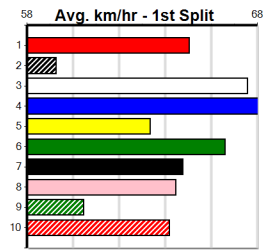

BRIDGES ON ARGYLE TRARALGON

Distance: 395m, Race Type: Grade 5, Total Prizemoney: $2,925
1st: $1,950, 2nd: $600, 3rd: $300, 4th: $75

TEXAS LONG HORN (1) has terrific muster once fully balanced and could take some catching.
BLUEY LA LA (8) is near faultless early and should be on the speed from the outset. BLAZING DINO (4) will need luck early but has the talent.

Watchdog Tips: 1 8 4 3 **Bet:** Box Trifecta 1,3,4,8 ($10 for 41.67%)

1

TEXAS LONG HORN [5] **$5.50**

WF Dog Jul-20 **Can explode soon after box rise, hard to catch.**

Owner(s): R Haines Sire: FERNANDO BALE Dam: CHEEKY HAND **Trainer: Donna Dean (Nyora)**

Winning Distances: < 300m (0) 300 - 399m (4) 400 - 499m (6) 500 - 599m (0) 600 - 699m (0) > 700m (0)

Winning Weights: 29.0(1) 29.4(1) 29.5(1) 29.9(1) 30.0(1) 30.2(2) 30.3(1) 30.4(1) 30.6(1)

Pl	Box	Wgt	Dist	Track	Date	Time	BON	Margin	1st/2nd (Time)	PIR	Checked	Comment	WR	Split 1	S/P	Grade
4th	(3)	29.9	350	TRA	R7	17-Apr-24	19.97	19.73	1.00L HEAVY METAL (19.92)	S/44	.	.	.	6.68	$6.30	T3-5
1st	(8)	29.4	435	SLE	R12	08-May-24	24.72	24.32	2.25L DR. SPOKES (24.88)	M/111	.	.	.	5.27	$4.20	5NP
3rd	(7)	29.1	435	SLE	R12	19-May-24	24.95	24.45	3.5L BLUE TICK NELSON (24.72)	M/333	.	SW	.	5.36	$5.40	5
3rd	(2)	29.7	400	WGL	R11	23-May-24	22.94	22.75	1.5L VIKING (22.84)	M/43	.	.	.	8.64	$3.30	X45
8th	(8)	29.5	515	SAN	R12	30-May-24	31.13	29.95	8.50L EMOLGA BALE (30.53)	M/3777	.	.	.	5.16	$27.20	5
4th	(7)	29.8	435	SLE	R12	05-Jun-24	25.08	24.37	11.00 FIRE HOSE (24.37)	M/674	.	.	.	5.38	$11.90	5NP
6th	(7)	29.6	450	TRA	R8	12-Jun-24	25.87	25.02	13.00 HERE COMES BLUE (25.02)	M/566	.	.	.	6.77	$73.60	X45
2nd	(2)	29.4	395	TRA	R5	17-Jun-24	22.10	21.97	2.00L GOT THE LOT (21.97)	Q/322	.	.	.	3.77	$6.80	SH

Last 3 wins NOT included above

1st	(4)	29.9	390	WBL	R7	28-Dec-22	21.91	21.91	2.00L LAMONICA (22.05)	M/11	.	.	.	8.51	$20.70	X45
1st	(4)	30.4	390	WBL	R9	15-Jun-23	21.82	21.82	5.00L STRESS TEST (22.16)	Q/11	.	.	.	8.51	$3.60	X45
1st	(6)	30.6	400	WGL	R11	18-Jun-23	22.52	22.50	4.00L BONNIE GAL (22.79)	M/11	.	.	.	8.26	$1.50	5

Box History

Bx	1st	2nd	3rd	4th	5th	6th	7th	8th
1		3	1	2	2	1		1
2		1	1		1			
3		1	1	1	1	2		2
4	2		4	1		2	2	
5								1
6	2	1			2	1	2	
7	1			2	3	2	1	1
8	5	1			1			2

Prize Best Starts Trk/Dts APM: $29722.50, 22.09(8)-1/7/22, 61-10/7-9, 8-1-1-0, 3026