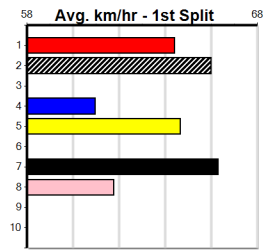

GRV VICBRED SERIES HT1

Distance: 450m, Race Type: Grade 5 Heat, Total Prizemoney: $2,925
1st: $1,950, 2nd: $600, 3rd: $300, 4th: $75

Tough to see DAINTREE DAZZLER (1) losing from the good draw and his best form has these covered. Track specialist PLAY THE VICTIM (7) never gives up and he can make a race of it for the best part of the journey.

Watchdog Tips: **1** **7** **8** **4** **Bet:** Trifecta 1/7/2,4,8 ($10 - 333.33%)

Form Box	Wgt	Dist	Track	Date	Time	BON	Margin	1st/2nd (Time)	PIR	Checked	Comment	WR	Split 1	S/P	Grade	
1	DAINTREE DAZZLER [5] Class edge, gun draw, clearly the one to beat. $1.35															
	F Dog Oct-21 Sire: BERNARDO Dam: CHUNK OF LOVE Trainer: Ben Joske (Yinnar South)															
	Owner(s): LUCKY ELEVEN (SYN), K Joske, G Joske															
	Winning Distances: < 300m (0) 300 - 399m (2) 400 - 499m (5) 500 - 599m (5) 600 - 699m (0) > 700m (0)															
	Winning Weights: 34.0(1) 34.3(1) 34.4(2) 34.9(1) 35.1(2) 35.2(2) 35.3(1) 35.4(1) 35.5(1)															
	1st	(3)	35.3	525	MEA	R11	11-May-24	29.92	29.86	4.25L	SCOTT ME (30.20)	Q/2111	.	.	5.16	$1.90 5
	5th	(5)	35.0	515	SAN	R10	16-May-24	29.94	29.21	7.00L	SUCCEED (29.21)	M/6765	.	.	5.25	$8.80 X45
	2nd	(1)	35.2	525	MEP	R6	22-May-24	30.16	29.92	0.05L	WHODAT SHANLYN (30.16)	M/4332	.	.	5.19	$2.40 5H
	4th	(5)	35.3	435	SLE	R8	26-May-24	24.68	24.46	3.25L	QUEBEC BALE (24.46)	M/765	.	SW	5.46	$3.00 X45
	1st	(8)	35.4	525	MEA	R5	01-Jun-24	29.97	29.79	2.25L	MIGHTY QUINN (30.11)	M/2111	.	SW	5.22	$10.40 5F
	3rd	(8)	35.4	515	SAN	R10	06-Jun-24	29.93	29.50	1.00L	SAVANNAH RIOT (29.86)	M/4333	.	.	5.21	$2.60 X45
	2nd	(6)	35.4	350	TRA	R10	12-Jun-24	19.83	19.75	1.25L	DR. FARRAH (19.75)	M/65	.	.	6.76	$2.80 X45
	1st	(6)	34.9	510	SLE	R7	16-Jun-24	28.62	28.62	3.5L	INVICTUS HARRY (28.86)	M/211	.	.	9.15	$2.20 5
	Last 3 wins NOT included above															
	1st	(6)	35.1	460	WGL	R6	02-Jan-24	25.69	25.27	2.00L	AEROPLANE MODE (25.82)	M/332	.	SW	6.64	$3.30 5H
1st	(8)	34.3	515	SAN	R3	22-Feb-24	29.48	29.48	5.50L	ROCK ME ROCCO (29.86)	M/4211	.	SW	5.12	$3.70 5	
1st	(7)	35.5	500	TRA	R8	19-Apr-24	27.79	27.79	2.75L	DR. CHIEFTAIN (27.97)	M/211	.	.	9.33	$1.90 X45	

Bx	1st	2nd	3rd	4th	5th	6th	7th	8th
1	2	1						
2			1					
3	1	2	1	1	1	2		1
4	1	4	1			1		1
5	1	1	1	3	1			
6	2	1			2			
7	1	2		1	1			
8	2	1	2	1				

Prize Best Starts Trk/Dts APM $62950.00 NBT 46-12-12-5 4-0-2-0 35539