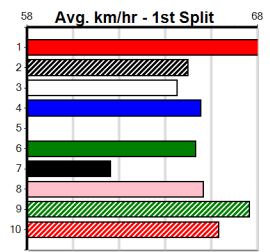

AUSSIE SECRET @ STUD

Distance: 350m, Race Type: Mixed 4/5, Total Prizemoney: $3,360
1st: $2,250, 2nd: $690, 3rd: $345, 4th: $75

NUMEROUS (8) best form has him winning here and he just needs to step on terms to get the job done. LORD PANAMA (7) does his best racing around this circuit and with a timely beginning he could take some catching.

Watchdog Tips: **8** **7** **5** **4** **Bet:** **Win 8**

1

LAKEVIEW VINCENT [5] **Drawn to run an improved race, keep safe.** **$7.00**
WF Dog Sep-21 Sire: FERNANDO BALE Dam: LAKEVIEW GRACE Trainer: Troy Hammerstein (Ararat)

Owner(s): T Hammerstein
Winning Distances: < 300m (0) 300 - 399m (2) 400 - 499m (4) 500 - 599m (1) 600 - 699m (0) > 700m (0)
Winning Weights: 30.0(1) 30.1(2) 30.2(1) 30.4(1) 30.5(1) 30.6(1)

Box	1st	2nd	3rd	4th	5th	6th	7th	8th
1	1							
2	3							
3		1	1	1				
4	1				1			
5				1				1
6	1	3	1	1	2			
7	1							1
8	2	2	1	1				

Prize Best Starts Trk/Dts APM: $27195.00 NBT 35-7-5-6 1-0-0-0 10493

2

MAJOR MIKE [4] **Front runner, may not lead here, too risky.** **$10.00**
BK Dog Dec-21 Sire: TOMMY SHELBY Dam: MY LUCKY MIA Trainer: John Boreland (Seaspray)

Owner(s): M Pease
Winning Distances: < 300m (0) 300 - 399m (6) 400 - 499m (1) 500 - 599m (0) 600 - 699m (0) > 700m (0)
Winning Weights: 32.4(1) 32.7(2) 33.2(1) 33.5(1) 33.6(1) 34.0(1)

Box	1st	2nd	3rd	4th	5th	6th	7th	8th
1	1		3					
2	4		2		1			1
3	2	1		1				1
4	1	1		1				1
5	1	2	1					1
6	1	3		5	1			
7	2	1						
8	2		1					

Prize Best Starts Trk/Dts APM: $20027.86 NBT 19.51(2)-1/5/24 43-7-8-12 10-4-2-3 8523

3

OXIDATION [5] **Down on form and confidence, prefer others.** **$26.00**
WBD Bitch Sep-20 Sire: FERNANDO BALE Dam: BURN LIKE FIRE Trainer: Michael Tharle (Devon Meadows)

Owner(s): Fluffy Side Up (SYN), A Onley, P Onley
Winning Distances: < 300m (0) 300 - 399m (2) 400 - 499m (4) 500 - 599m (0) 600 - 699m (0) > 700m (0)
Winning Weights: 27.6(1) 27.8(1) 27.9(3) 28.0(1)

Box	1st	2nd	3rd	4th	5th	6th	7th	8th
1	1							
2	1	1	2		1	1		
3	1		1	1		1		
4	2	3	1	3		1		
5	2	1		1				1
6		1	1		1	2		
7	1			2	1			1
8	1	2		2				1

Prize Best Starts Trk/Dts APM: $16762.50 NBT 43-6-10-5 1-0-0-0 2061

4

HUNTER'S CHOICE [5] **Better than recent form reads, likely improver.** **$5.50**
BD Bitch Mar-21 Sire: FERNANDO BALE Dam: SHE'S A BLAZIN' Trainer: Justin Bowman (Kilmany)

Owner(s): BAD NEWS BUBBLEO (SYN), B Brady, D Barrett
Winning Distances: < 300m (0) 300 - 399m (0) 400 - 499m (4) 500 - 599m (2) 600 - 699m (0) > 700m (0)
Winning Weights: 26.1(1) 26.2(1) 26.3(2) 26.9(1) 27.4(1)

Box	1st	2nd	3rd	4th	5th	6th	7th	8th
1	1	1	1	1				
2	2	1				2		
3		1	1	1	1			
4	1	1				1		1
5		1						1
6	2	1	2	1	1	1	1	1
7			1	1				
8			1					1

Prize Best Starts Trk/Dts APM: $18960.00 NBT 37-6-6-6 3-0-1-0 3972

5

TAKE THE EDGE [5] **Continues to improve, early burn, key player.** **$5.50**
BK Bitch Mar-22 Sire: MY REDEEMER Dam: BAG OF TRICKS Trainer: Donna Dean (Nyora)

Owner(s): R Haines
Winning Distances: < 300m (0) 300 - 399m (4) 400 - 499m (0) 500 - 599m (0) 600 - 699m (0) > 700m (0)
Winning Weights: 26.0(1) 26.2(2) 26.4(1)

Box	1st	2nd	3rd	4th	5th	6th	7th	8th
1	1	1	1	1				
2						1		
3								1
4								
5	1	1	1			1		
6								
7	1							
8	1							

Prize Best Starts Trk/Dts APM: $4945.63 NBT 19.87(8)-17/6/24 9-4-1-1 9-4-1-1 4114