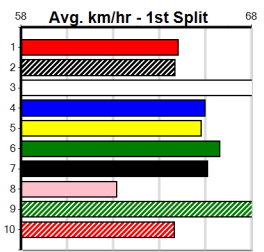

GLENVIEW CUP FINAL

Distance: 395m, Race Type: S/E Final, Total Prizemoney: $14,575
1st: $10,000, 2nd: $3,000, 3rd: $1,500, 4th: $75

Cracking final. ASTON FANTASTIC (3) made it 12 wins from just 21 starts posing the fastest heat winning time (21.79) and is clearly the one to beat. ROBBIE LEE ROSE (8) powered home behind the tope elect of this exact draw in his heat.

Watchdog Tips: **3** **8** **4** **1** **Bet:** Trifecta 3/1,4,8/1,4,8 ($10 - 166.67%)

1

DAINTREE DAMAGE [3] Powerful heat run, a must for the multiples. **$7.00**
BK Dog Oct-21 Sire: BERNARDO Dam: CHUNK OF LOVE Trainer: Ronald Winter (Denison)
Owner(s): R Winter
Winning Distances: < 300m (0) 300 - 399m (7) 400 - 499m (7) 500 - 599m (0) 600 - 699m (0) > 700m (0)
Winning Weights: 31.2(1) 31.7(1) 32.1(1) 33.2(1) 33.3(1) 33.7(3) 33.8(1) 34.2(1) 34.3(1) 34.5(2) 34.6(1)

1st	2nd	3rd	4th	5th	6th	7th	8th
1st (1) 34.5 390 BAL R10 24-Apr-24 22.25 22.02 0.50L MY BOY ROBERT (22.28) M/22 . . . . . 8.53 $1.50 X45	4th (6) 34.7 450 TRA R6 01-May-24 24.97 24.86 1.75L BANJO ONE STRING (24.86) Q/343 . . . SW . 6.62 $6.70 X45	2nd (1) 34.7 300 HVL R11 05-May-24 16.93 16.69 1.5L TROPIC MAN (16.82) M/5 . . . . . 3.99 $7.90 X45	3rd (7) 34.8 450 TRA R6 10-May-24 24.82 24.65 2.50L REEMA BALE (24.65) M/111 . . . . . 6.56 $4.10 X45	6th (5) 34.5 300 HVL R4 26-May-24 17.10 16.71 3.00L LOOK I'M FLYING (16.89) S/5 . . . . . 3.96 $8.50 X45	1st (8) 34.2 350 TRA R10 31-May-24 19.59 19.59 4.00L ROYAL MINT (19.87) M/21 . . . . . 6.57 $1.70 X45	4th (4) 34.0 400 WGL R6 06-Jun-24 22.80 22.39 6.00L SKINNY OLIVE (22.39) M/74 . . . . . 8.68 $7.40 SH	2nd (6) 34.2 395 TRA R5 14-Jun-24 22.23 21.79 5.50L HI THERE FRANK (21.88) M/533 . . . . . 3.84 $2.50 SH

Last 3 wins NOT included above

1st (3) 34.3 390 BAL R10 20-Mar-24 21.94 21.94 2.25L MISS HAZEL (22.10) M/32 . . . . . 8.41 $3.60 5	1st (4) 34.6 400 WGL R11 02-Apr-24 22.63 22.51 1.00L SON OF CINDY (22.69) M/22 . . . . . 8.39 $2.20 X45	1st (3) 34.5 435 SLE R7 07-Apr-24 24.53 24.50 2.00L GALLOPING JIMMY (24.65) M/321 . . . . . 5.21 $2.40 X34

Box History

Bx	1st	2nd	3rd	4th	5th	6th	7th	8th
1	2	2						1
2	1	1		1				
3	5	2	4					
4	1	1	1	3				1
5	1	1	2		1	1	2	
6	2	1	1	2	1			
7	1	2	2			2		
8	1	3		1				

Prize Best Starts Trk/Dts APM $48471.88 21.89(6)-24/11/23 54-14-13-10 9-3-3-2 20215