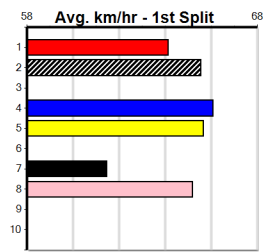

GRV VICBRED SERIES HT2

Distance: 450m, Race Type: Grade 5 Heat, Total Prizemoney: $2,925
1st: $1,950, 2nd: $600, 3rd: $300, 4th: $75

WINKING WILLIE (2) can either lead or come off the speed here and with an unimpeded run it is hard to see him getting beat. DOCHERTY (4) could prove that statement wrong if he runs up to his fast 25.19 Shepparton win recorded last month.

Watchdog Tips: 2 4 5 8 Bet: Trifecta 2/4,5,8/4,5,8 ($10 - 166.67%)

Form Box Wgt Dist Track Date Time BON Margin 1st/2nd (Time) PIR Checked Comment W/R Split 1 S/P Grade
1 BRAEMAR ELSIE [5] Steps up in class and distance, tough ask. $26.00
BE Bitch Sep-21 Sire: AUSSIE INFRARED Dam: BRAEMAR KEELIE Trainer: Yvonne Cassidy (Valencia Creek)
Owner(s): Y Cassidy
Winning Distances: < 300m (0) 300 - 399m (3) 400 - 499m (1) 500 - 599m (0) 600 - 699m (0) > 700m (0)
Winning Weights: 30.6(1) 30.9(1) 31.4(1) 31.8(1)
1st (3) 31.4 395 TRA R4 06-Apr-24 22.42 22.30 0.50L FULL BARREL (22.46) Q/111 . . . 3.68 $5.00 X67
5th (8) 31.2 395 TRA R4 12-Apr-24 22.93 22.16 6.00L BOURNE SARAH (22.51) M/554 . . . 3.90 $7.40 5
8th (2) 30.9 395 TRA R6 22-Apr-24 23.19 22.29 13.00 WHO TOLD MEL (22.32) M/388 . . VO . 3.78 $3.50 T3-5
4th (8) 30.8 395 TRA R6 06-May-24 22.95 22.33 3.25L HURRICANE MAX (22.74) M/636 . . . 3.85 $2.30 T3-5
4th (8) 31.0 400 WGL R10 16-May-24 23.20 22.71 5.50L BEAUTIFUL LIAR (22.83) S/34 . . . 8.59 $6.20 T3-5
1st (7) 30.6 400 WGL R4 23-May-24 22.88 22.75 1.5L LOCKED AND READY (22.97) M/111 . . SW . 8.35 $8.70 5
8th (2) 30.6 395 TRA R11 07-Jun-24 23.22 22.20 13.00 JEBEDIAH (22.32) M/236 . . . 3.83 $10.50 5
3rd (7) 31.0 400 WGL R7 15-Jun-24 23.25 22.97 4.00L RIE BALE (22.97) M/33 . . . 8.60 $6.10 5
Last 3 wins NOT included above
1st (7) 30.9 395 TRA R2 26-Feb-24 22.41 22.29 5.00L BRAEMAR MOLLY (22.74) Q/111 . . . 3.75 $2.70 M
1st (3) 31.8 395 TRA R9 11-Mar-24 22.39 22.31 1.00L CANNONEER (22.46) M/211 . . . 3.78 $2.10 7

2 WINKING WILLIE [5] Gone to another level this preparation, looks good $1.70
BK Dog Feb-22 Sire: BERNARDO Dam: SILVER SALUTE Trainer: Ned McDonald (Pearcedale)
Owner(s): D Rhodes
Winning Distances: < 300m (0) 300 - 399m (7) 400 - 499m (3) 500 - 599m (0) 600 - 699m (0) > 700m (0)
Winning Weights: 33.9(1) 34.1(1) 34.7(1) 35.3(2) 35.4(1) 35.6(1) 35.8(2) 36.3(1)
1st (5) 35.8 425 BEN R10 28-Apr-24 23.58 23.58 6.50L MYRNIONG STITCH (24.03) M/111 . . . 6.51 $3.80 X45
2nd (1) 35.9 450 BAL R6 02-May-24 25.31 25.09 0.50L AWESOME AVENGER (25.30) M/333 . . . 6.59 $3.30 X45
4th (8) 35.9 450 BAL R8 08-May-24 25.15 24.83 2.25L YOGEN BALE (25.00) M/444 . . . 6.70 $3.20 SH
4th (2) 36.0 450 TRA R8 17-May-24 25.31 25.13 2.50L HIGH EMOTION (25.15) S/564 . . . 6.75 $4.50 X45
3rd (8) 36.3 525 MEP R6 22-May-24 30.22 29.92 1.00L WHODAT SHANLYN (30.16) S/3211 . . . 5.12 $8.80 5H
8th (5) 36.3 525 MEA R5 01-Jun-24 31.05 29.79 16.00 DAINTREE DAZZLER (29.97) M/6355 . . . 5.32 $6.40 5F
1st (7) 36.3 460 GEL R7 07-Jun-24 25.62 25.62 0.05L IDYLLIC JAMES (25.63) M/321 . . SW . 6.53 $5.70 SH
2nd (6) 36.8 450 SHP R7 15-Jun-24 25.30 24.94 3.5L CHAMPAGNE CUDDLE M/433 . . . 6.61 $8.90 GL
Last 3 wins NOT included above
1st (6) 35.3 390 BAL R11 20-Mar-24 22.13 21.94 1.25L SCOTT TO BURN (22.21) M/33 . . SW . 8.52 $1.60 5
1st (8) 35.6 350 TRA R11 29-Mar-24 19.49 19.49 8.50L DYSK TILL DAWN (20.06) S/31 . . . 6.66 $1.50 5
1st (7) 35.8 395 TRA R4 19-Apr-24 21.84 21.84 2.75L MYALL RAY (22.02) S/421 . . . 3.80 $3.60 X34