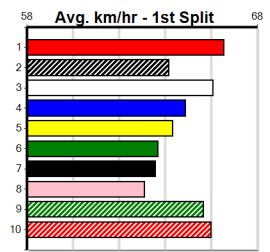

FLOODFAWN CLASSIC FINAL

Distance: 500m, Race Type: S/E Final, Total Prizemoney: $14,575
1st: $10,000, 2nd: $3,000, 3rd: $1,500, 4th: $75

Hard to go past ZARA MARNIE (1) following her sizzling 27.44 heat win and she should justify her short price here. DISHY DI (2) should get a nice cart into the race and looks a strong exacta option. GRANNY ROSES (5) has been placed at G1 level.

Watchdog Tips: 1 2 5 8 Bet: Trifecta 1/2,5,8/2,5,8 ($10 - 166.67%)

Horse card for ZARA MARNIE [3], Flying heat winner, gun draw, should win. $1.30. Includes owner, sire, dam, winning distances, and box history.

Horse card for DISHY DI [5], Drawn to get a nice cart early, strong exacta hope. $10.00. Includes owner, sire, dam, winning distances, and box history.

Horse card for CANYA HYPERSONIC (NSW) [Versatile, can mix her form, keep safe. $15.00. Includes owner, sire, dam, winning distances, and box history.

Horse card for CHIP AND TAIL [5], May get buried back early, needs it easier. $51.00. Includes owner, sire, dam, winning distances, and box history.

Horse card for GRANNY ROSES [5], Super consistent, placed at G1 level, threat. $8.00. Includes owner, sire, dam, winning distances, and box history.