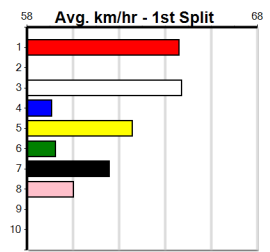

Traralgon

1

6:59PM

(VIC time)

MR AUDACIOUS @ STUD

Distance: 395m, Race Type: Maiden, Total Prizemoney: $2,535
1st: $1,680, 2nd: $520, 3rd: $260, 4th: $75

JUDGE JEBRYNAH (7) has shown enough in his races to suggest he can take out a race of this nature. DOONGALLA GAL (3) should explode into contention soon after box rise. OUT OF TRICKS (1) can come out running and set the early tempo.

Watchdog Tips: **7** **3** **1** **5** **Bet:** **Win 7**

OUT OF TRICKS [M] **$5.00**
WF Bitch Oct-21 Sire: OUT OF RANGE Dam: TAYLOR'S CHIP
Owner(s): S Porteus Trainer: William Majoro (Tanjil South)
Winning Distances: < 300m (0) 300 - 399m (0) 400 - 499m (0) 500 - 599m (0) 600 - 699m (0) > 700m (0)
Winning Weights:
3rd (7) 28.0 400 WGL R1 13-Apr-24 23.48 22.82 1.5L EVIE WONDER (23.38) M/43 8.58 $7.40 M
5th (7) 27.8 350 TRA R2 17-Apr-24 20.80 19.73 11.00 RIO WINTER (20.04) M/35 6.80 $18.40 M
3rd (1) 27.4 395 TRA R1 22-Apr-24 22.85 22.29 4.75L INTER ROUGE (22.52) M/222 3.83 $4.40 T3-M
6th (5) 27.2 400 WGL R1 26-Apr-24 23.42 22.35 4.00L HIGHLAND WARRIOR (23.15) Q/24 8.56 $37.40 M
5th (8) 27.2 395 TRA R1 01-May-24 22.88 21.88 7.50L LAKEVIEW DECEAH (22.37) M/355 3.76 $9.10 M
6th (6) 26.7 350 TRA R1 10-May-24 20.50 19.55 13.00 DUNSMORE FLYER (19.66) M/56 6.82 $9.70 M
4th (4) 26.4 350 TRA R1 10-Jun-24 21.03 19.88 11.00 DONATELLO ZEAL (20.29) Q/14 6.72 $3.20 T3-M
5th (6) 26.4 350 TRA R1 14-Jun-24 20.31 20.12 2.75L SODA DIESEL (20.12) M/47 6.75 $27.70 M
Last 3 wins NOT included above

Box History

Bx	1st	2nd	3rd	4th	5th	6th	7th	8th
1			1					
2								
3				1				
4				1				
5						1		
6					1	2		
7		1			1		1	
8					1			

Prize Best	$445.00
Starts	NBT
Trk/Dts	11-0-0-2
APM	4-0-0-1
	319

GALLOPING RED [M] **$8.00**
RF Dog Sep-22 Sire: BERNARDO Dam: IN ORBIT
Owner(s): R Conway Trainer: Robert Conway (Bunyip)
Winning Distances: < 300m (0) 300 - 399m (0) 400 - 499m (0) 500 - 599m (0) 600 - 699m (0) > 700m (0)
Winning Weights:
Last 3 wins NOT included above

Box History

Bx	1st	2nd	3rd	4th	5th	6th	7th	8th
1								
2								
3								
4								
5								
6								
7								
8								

Prize Best	$0
Starts	FSH
Trk/Dts	0-0-0-0
APM	0-0-0-0
	0

DOONGALLA GAL [M] **$4.20**
BK Bitch Jul-21 Sire: FERNANDO BALE Dam: FABREGAL
Owner(s): Fluffy Side Up (SYN), A Onley, P Onley Trainer: Michael Tharle (Devon Meadows)
Winning Distances: < 300m (0) 300 - 399m (0) 400 - 499m (0) 500 - 599m (0) 600 - 699m (0) > 700m (0)
Winning Weights:
5th (2) 25.3 400 WGL R1 13-Apr-24 23.53 22.82 2.25L EVIE WONDER (23.38) S/14 SW 8.45 $2.80 M
4th (5) 26.0 300 HVL R2 06-May-24 17.57 16.85 0.75L BEKERE (17.52) M/6 4.33 $1.90 M
3rd (5) 25.9 350 TRA R1 13-May-24 20.90 19.97 2.25L SMOOTH FIRE (20.74) S/21 6.76 $6.40 M
2nd (1) 26.0 300 HVL R1 17-May-24 17.42 16.92 4.75L HOT SPOT (17.10) 6.50 $6.50 T3-M
8th (7) 25.9 300 HVL R1 24-May-24 18.72 16.86 19.00 ORIENTAL OPAL (17.45) S/3 V7 4.10 $2.90 T3-M
ST (-) 25.4 350 TRA 03-Jun-24 20.48 4.50L Trial Cleared M/33 3of4 6.68 ST
3rd (7) 25.5 400 WGL R1 11-Jun-24 23.51 22.72 7.50L SAND DUNES (22.99) M/43 8.63 $16.60 M
2nd (7) 25.5 350 TRA R1 14-Jun-24 20.14 20.12 0.25L SODA DIESEL (20.12) S/52 6.78 $9.90 M
Last 3 wins NOT included above

Box History

Bx	1st	2nd	3rd	4th	5th	6th	7th	8th
1			1					
2					1			
3								
4						1		
5			1	1				
6								
7		1	1					1
8								

Prize Best	$1310.00
Starts	FSTD
Trk/Dts	8-0-2-2
APM	0-0-0-0
	1204