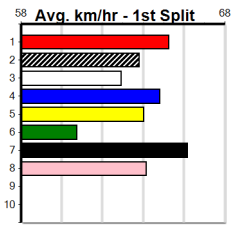

GEELONG PRINTING

Distance: 400m, Race Type: Grade 5, Total Prizemoney: $2,925
1st: $1,950, 2nd: $600, 3rd: $300, 4th: $75

10

10:07PM
(VIC time)

ALL POWER (7) has a great record here and he has the speed to cross and lead throughout.
BLACKPOOL BLADE (5) can come out running and he is racing with confidence at present. BUN
VOLCANO (4) is showing plenty of promise

Watchdog Tips: **7** **5** **4** **6** **Bet:** **Win 7**