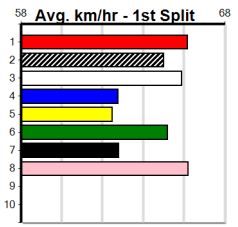

NP ELECTRICAL

Distance: 400m, Race Type: Grade 5, Total Prizemoney: $2,925
1st: $1,950, 2nd: $600, 3rd: $300, 4th: $75

Watchdog Tips: **8** **2** **4** **3** **Bet:** **Win 8**