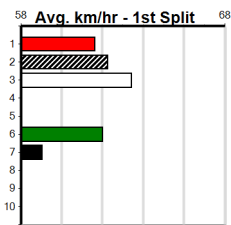

Geelong

THE BECKLEY CENTRE GEELONG

Distance: 400m, Race Type: Maiden, Total Prizemoney: $2,535
1st: $1,680, 2nd: $520, 3rd: $260, 4th: $75

1

7:07PM
(VIC time)

KENNETH BALE (1) has continued to get better with every run and he will get plenty of cover from the two early on. PAW VELDRON (7) has been placed in two of three to date and he can work into the mix mid race. SURANNE BALE (6) has claims

Watchdog Tips: **1** **7** **6** **2** **Bet:** **Win 1**