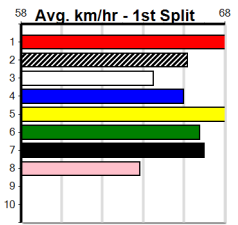

Distance: 400m, Race Type: Mixed 4/5, Total Prizemoney: $3,360
1st: $2,250, 2nd: $690, 3rd: $345, 4th: $75

7

9:01PM
(VIC time)

BARBIE ZEAL (1) comes here with brilliant NSW form and she has joined a powerful kennel.
AUGUSTUS FINCH (5) has been brilliant since moving to Victoria and he will test the red throughout.
AVIANNA (4) can cause an upset.

Watchdog Tips: **1** **5** **4** **2** **Bet:** **Win 1**