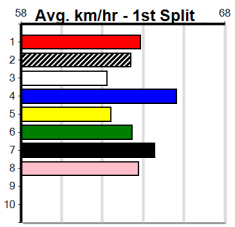

MSC RACING (1-3 WINS)

Distance: 460m, Race Type: Restricted Win, Total Prizemoney: $2,925
1st: $1,950, 2nd: $600, 3rd: $300, 4th: $75

5

8:23PM

(VIC time)

HOT SAKI (1) was a slashing 25.76 winner here last time and he is drawn to lead throughout again. REGAL RAJ (3) has trialed well at Ballarat of late and he is expected to race well fresh. MEMPHIS RAINS (7) is more than capable.

Watchdog Tips:

1

3

7

8

Bet:

Win 1