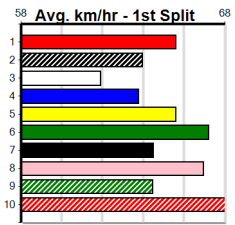

MERV JENNINGS SIGNS

Distance: 400m, Race Type: Mixed 6/7, Total Prizemoney: $2,925
1st: $1,950, 2nd: $600, 3rd: $300, 4th: $75

3

7:45PM
(VIC time)

SCOTLAND YARD (6) was a dominant 22.65 winner here when resuming and he will be even better for the run. BEND YOUR EAR (7) is an improving type and he is ideally drawn out wide. MISS PATSY (8) is showing plenty of promise

Watchdog Tips: **6** **7** **8** **1** **Bet:** **Box Quinella 6,7,8 ($10 for 333.33%)**