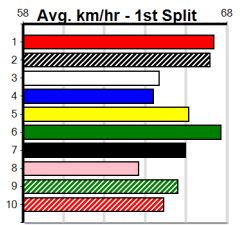

PARKER PUMPS

Distance: 460m, Race Type: Mixed 4/5, Total Prizemoney: $3,360
1st: $2,250, 2nd: $690, 3rd: $345, 4th: $75

MASTER PABLO (8) was far from disgraced in his Oz debut last week and he will be better for the run. ON THE GREEN (5) can run the hands off the clock and he just needs a little room early on. BRUCE'S SHOUT (2) continues to improve with each run

Watchdog Tips: 8 5 2 1 **Bet:** Win 8