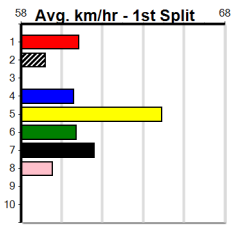

MILLERS MUZZLES

Distance: 400m, Race Type: Maiden, Total Prizemoney: $2,535
1st: $1,680, 2nd: $520, 3rd: $260, 4th: $75

2
7:26PM
(VIC time)

OSPREY WIZARD (5) has raced well at Shepparton to date and he has the speed to cross and lead throughout. EDINBURGH BALE (6) has turned in some handy performances to date and he will be strong in the run home. ARCHER SWEET (7) has claims

Watchdog Tips: **5** **6** **7** **2** **Bet:** **Win 5**