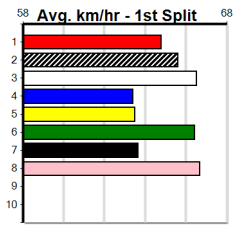

SPORTSBET GREEN TICKS VETERANS

Distance: 400m, Race Type: S/E Veteran, Total Prizemoney: $2,925
1st: $1,950, 2nd: $600, 3rd: $300, 4th: $75

MEPUNGA MUSTANG (6) has been brilliant in his past three and a clear run early can see him score again. CONROY (8) has a great record here and he will keep the pressure on throughout. ASTON COOPER (3) returned to form last time out.

Watchdog Tips: **6** **8** **3** **1** **Bet:** **Win 6**