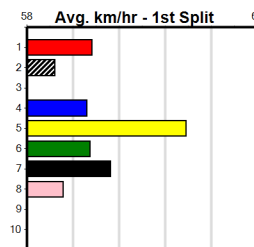

MILLERS MUZZLES

Distance: 400m, Race Type: Maiden, Total Prizemoney: $2,535
1st: $1,680, 2nd: $520, 3rd: $260, 4th: $75

OSPREY WIZARD (5) has raced well at Shepparton to date and he has the speed to cross and lead throughout. EDINBURGH BALE (6) has turned in some handy performances to date and he will be strong in the run home. ARCHER SWEET (7) has claims

Watchdog Tips: **5** **6** **7** **2** **Bet:** **Win 5**

Form Box	Wgt	Dist	Track	Date	Time	BON	Margin	1st/2nd (Time)	PIR	Checked	Comment	W/R	Split 1	S/P	Grade		
1	IRENA BELLA [M] Steady to date, can push wide, place best $8.00																
	F Bitch Mar-22 Sire: CHRISTO BALE Dam: ROSE ROYCE Trainer: Lisa Delbridge (Balliang)																
	Owner(s): M Delbridge																
	Winning Distances: < 300m (0) 300 - 399m (0) 400 - 499m (0) 500 - 599m (0) 600 - 699m (0) > 700m (0)																
	Winning Weights:																
	5th (7) 26.5 390 BAL R1 17-Apr-24 23.28 22.22 9.50L DARTS NIGHT (22.62) S/55 . . . W 8.81 $9.70 M																
	3rd (1) 26.9 390 BAL R4 24-Apr-24 22.91 22.02 6.00L FORBES SUPREME (22.52) M/32 . . . . 8.63 $11.10 MH																
	6th (3) 27.0 400 GEL R9 03-May-24 23.50 22.45 9.50L KETCHIKAN KID (22.84) M/66 . . . . 8.78 $15.60 MH																
	7th (6) 27.0 460 GEL R3 10-May-24 28.14 25.63 22.00 PAW NICHOLLS (26.67) M/467 . . . V10 . 6.82 $37.70 M																
	Last 3 wins NOT included above																
<table border="1"> <thead> <tr><th>Bx</th><th>1st</th><th>2nd</th><th>3rd</th><th>4th</th><th>5th</th><th>6th</th><th>7th</th><th>8th</th></tr> </thead> <tbody> <tr><td>1</td><td></td><td></td><td>1</td><td></td><td></td><td></td><td></td><td></td></tr> <tr><td>2</td><td></td><td></td><td></td><td></td><td></td><td></td><td></td><td></td></tr> <tr><td>3</td><td></td><td></td><td></td><td></td><td></td><td>1</td><td></td><td></td></tr> <tr><td>4</td><td></td><td></td><td></td><td></td><td></td><td></td><td></td><td></td></tr> <tr><td>5</td><td></td><td></td><td></td><td></td><td></td><td></td><td></td><td></td></tr> <tr><td>6</td><td></td><td></td><td></td><td></td><td></td><td></td><td></td><td>1</td></tr> <tr><td>7</td><td></td><td></td><td></td><td></td><td>1</td><td></td><td></td><td></td></tr> <tr><td>8</td><td></td><td></td><td></td><td></td><td></td><td></td><td></td><td></td></tr> <tr><td>Prize Best</td><td></td><td></td><td></td><td></td><td></td><td></td><td></td><td>$260.00</td></tr> <tr><td>Starts</td><td></td><td></td><td></td><td></td><td></td><td></td><td></td><td>NBT</td></tr> <tr><td>Trk/Dts</td><td></td><td></td><td></td><td></td><td></td><td></td><td></td><td>4-0-0-1</td></tr> <tr><td>APM</td><td></td><td></td><td></td><td></td><td></td><td></td><td></td><td>1-0-0-0</td></tr> <tr><td></td><td></td><td></td><td></td><td></td><td></td><td></td><td></td><td>208</td></tr> </tbody> </table>																	
2	PAW VINCE (NSW)[M] Can unwind a strong finish, must keep safe $6.50																
	BK Dog Sep-22 Sire: FERNANDO BALE Dam: HELMA BALE Trainer: Samantha Grenfell (Anakie)																
	Owner(s): B Wheeler																
	Winning Distances: < 300m (0) 300 - 399m (0) 400 - 499m (0) 500 - 599m (0) 600 - 699m (0) > 700m (0)																
	Winning Weights:																
	6th (8) 30.0 400 GEL R1 10-May-24 23.95 22.76 10.00 QUEEN KATE (23.26) S/87 . . . . 8.95 $5.10 M																
	4th (3) 30.1 390 BAL R1 15-May-24 22.59 22.06 4.00L PAW TIKA (22.32) S/64 . . . . 8.84 $41.10 M																
	4th (6) 29.8 390 BAL R1 22-May-24 22.80 21.85 6.00L LETHAL AVENGER (22.41) S/64 . . . . 8.89 $5.60 M																
	Last 3 wins NOT included above																
	<table border="1"> <thead> <tr><th>Bx</th><th>1st</th><th>2nd</th><th>3rd</th><th>4th</th><th>5th</th><th>6th</th><th>7th</th><th>8th</th></tr> </thead> <tbody> <tr><td>1</td><td></td><td></td><td></td><td></td><td></td><td></td><td></td><td></td></tr> <tr><td>2</td><td></td><td></td><td></td><td></td><td></td><td></td><td></td><td></td></tr> <tr><td>3</td><td></td><td></td><td></td><td></td><td>1</td><td></td><td></td><td></td></tr> <tr><td>4</td><td></td><td></td><td></td><td></td><td></td><td></td><td></td><td></td></tr> <tr><td>5</td><td></td><td></td><td></td><td></td><td></td><td></td><td></td><td></td></tr> <tr><td>6</td><td></td><td></td><td></td><td></td><td>1</td><td></td><td></td><td></td></tr> <tr><td>7</td><td></td><td></td><td></td><td></td><td></td><td></td><td></td><td></td></tr> <tr><td>8</td><td></td><td></td><td></td><td></td><td></td><td></td><td></td><td>1</td></tr> <tr><td>Prize Best</td><td></td><td></td><td></td><td></td><td></td><td></td><td></td><td>$150.00</td></tr> <tr><td>Starts</td><td></td><td></td><td></td><td></td><td></td><td></td><td></td><td>NBT</td></tr> <tr><td>Trk/Dts</td><td></td><td></td><td></td><td></td><td></td><td></td><td></td><td>3-0-0-0</td></tr> <tr><td>APM</td><td></td><td></td><td></td><td></td><td></td><td></td><td></td><td>1-0-0-0</td></tr> <tr><td></td><td></td><td></td><td></td><td></td><td></td><td></td><td></td><td>135</td></tr> </tbody> </table>																
3	ASTON ACACIA [M] Well bred, trained locally, watch betting moves $6.00																
	BK Bitch Jan-22 Sire: HARD STYLE RICO Dam: ASTON ECLIPSE Trainer: Glenn Campbell (Anakie)