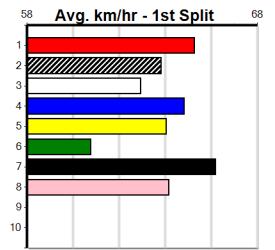

GEELONG PRINTING

Distance: 400m, Race Type: Grade 5, Total Prizemoney: $2,925 1st: $1,950, 2nd: $600, 3rd: $300, 4th: $75

ALL POWER (7) has a great record here and he has the speed to cross and lead throughout. BLACKPOOL BLADE (5) can come out running and he is racing with confidence at present. BUN VOLCANO (4) is showing plenty of promise

Watchdog Tips: [7] [5] [4] [6] Bet: Win 7

Table for BLACK BOW (NSW)[5] with race details, owner information, and box history.

Table for VENTURA BALE (NSW)[5] with race details, owner information, and box history.

Table for QUESTION BALE (NSW)[5] with race details, owner information, and box history.

Table for BUN VOLCANO [5] with race details, owner information, and box history.

Table for BLACKPOOL BLADE [5] with race details, owner information, and box history.