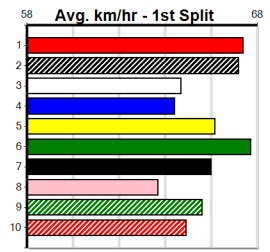

PARKER PUMPS

Distance: 460m, Race Type: Mixed 4/5, Total Prizemoney: $3,360
1st: $2,250, 2nd: $690, 3rd: $345, 4th: $75

MASTER PABLO (8) was far from disgraced in his Oz debut last week and he will be better for the run. ON THE GREEN (5) can run the hands off the clock and he just needs a little room early on.
BRUCE'S SHOUT (2) continues to improve with each run

Watchdog Tips: 8 5 2 1 **Bet:** Win 8

1

MEPUNGA OLLIE [5] **Far from disgraced last time, must keep safe** **$4.00**
BK Dog Oct-21 Sire: BARCIA BALE Dam: MEPUNGA ISLA Trainer: Jeffrey Britton (Anakie)
Owner(s): B Smith
Winning Distances: < 300m (0) 300 - 399m (0) 400 - 499m (5) 500 - 599m (0) 600 - 699m (0) > 700m (0)
Winning Weights: 32.5(1) 32.6(1) 32.7(2) 32.8(1)
2nd (2) 33.0 525 MEP R5 11-Oct-23 29.92 29.67 3.75L PASS THE BUCK (29.67) Q/3322 . . . SW . . 5.09 $4.20 SH
7th (1) 33.1 525 MEP R8 18-Oct-23 31.27 29.87 21.00 EXPLICIT (29.87) M/6458 . . . . . 5.15 $7.20 GRP3
2nd (6) 33.1 515 SAP R11 29-Oct-23 29.91 29.14 0.75L FLYING PIE (29.87) M/2432 . . . . . 5.10 $1.90 5H
4th (8) 32.3 450 WBL R10 13-Jan-24 25.58 25.21 4.75L DESTRUCTIVELY (25.26) M/444 . . . SW . . 6.62 $5.60 SH
1st (4) 32.5 400 GEL R11 29-Jan-24 22.51 22.51 1.25L EL CAZADOR (22.59) M/11 . . . . . 8.26 $2.10 5
7th (5) 32.5 460 GEL R7 09-Feb-24 26.63 25.54 14.00 LORNETT EXPRESS (25.68) M/457 . . . V14 . . 6.73 $2.40 X45
4th (2) 33.0 400 GEL R6 07-Jun-24 22.64 22.31 5.00L LAMIA MILA (22.31) M/43 . . . . . 8.56 $14.90 SH
2nd (1) 33.1 460 GEL R8 14-Jun-24 25.79 25.53 3.75L BERNIE BURROW (25.53) M/222 . . . . . 6.53 $5.00 X45
Last 3 wins NOT included above
1st (1) 32.7 450 WBL R10 21-Sep-23 25.18 25.18 1.75L HUMIDITY (25.28) Q/111 . . . SW . . 6.57 $2.60 X67H
1st (1) 32.6 450 WBL R5 28-Sep-23 25.16 25.12 4.25L MR. KIA ORA (25.44) M/111 . . . SW . . 6.65 $1.40 X67F
1st (8) 32.7 450 WBL R7 05-Oct-23 25.34 25.34 3.25L MATT LOCH (25.55) Q/322 . . . . . 6.61 $1.60 S

2

BRUCE'S SHOUT [4] **Continues to impress, early burn, major player** **$7.50**
BK Dog Mar-22 Sire: CHRISTO BALE Dam: ROSE ROYCE Trainer: Lisa Delbridge (Balliang)
Owner(s): M Delbridge
Winning Distances: < 300m (0) 300 - 399m (4) 400 - 499m (3) 500 - 599m (0) 600 - 699m (0) > 700m (0)
Winning Weights: 33.5(1) 33.7(1) 34.0(1) 34.4(1) 34.5(1) 34.7(2)
3rd (2) 34.5 435 SLE R7 21-Apr-24 24.92 24.40 1.5L GO STEVIE (24.83) Q/111 . . . W . . 5.26 $4.00 5
1st (7) 34.4 460 GEL R6 26-Apr-24 25.83 25.57 0.50L WARM COCKLES (25.86) Q/111 . . . . . 6.54 $10.40 5
1st (4) 34.5 425 BEN R11 03-May-24 24.01 23.69 3.25L PALTRROW BALE (24.23) M/111 . . . . . 6.53 $2.80 X45
7th (4) 34.5 450 BAL R6 08-May-24 25.86 24.83 12.00 PEAKY JOE (25.06) M/357 . . . SW . . 6.58 $16.10 SH
5th (4) 34.5 510 SLE R6 19-May-24 29.37 28.53 8.50L BAGMAN (28.79) M/124 . . . VO W . . 9.05 $4.00 5H
4th (2) 34.7 450 BAL R6 26-May-24 25.38 24.76 9.00L EXPLICIT (24.76) M/222 . . . . . 6.47 $25.70 SH
2nd (3) 34.9 450 BAL R7 06-Jun-24 25.25 25.14 0.25L QUEST FOR PACE (25.24) Q/112 . . . . . 6.46 $13.20 SH
3rd (7) 34.9 450 SHP R7 15-Jun-24 25.35 24.94 4.00L CHAMPAGNE CUDDLE Q/222 . . . . . 6.54 $20.30 GL
Last 3 wins NOT included above
1st (5) 33.5 390 BAL R10 28-Feb-24 22.00 22.00 3.00L DEWY NEWS (22.20) M/11 . . . . . 8.30 $1.30 X67
1st (4) 33.7 390 BAL R12 06-Mar-24 22.18 21.78 0.50L SPRING WATCH (22.20) M/22 . . . . . 8.36 $1.80 5
1st (3) 34.0 450 BAL R5 03-Apr-24 25.43 25.18 1.25L ROUGE KNIGHT (25.51) M/111 . . . W . . 6.49 $3.80 5