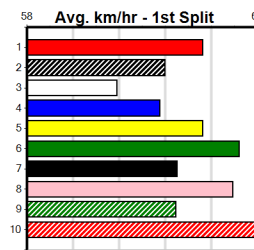

MERV JENNINGS SIGNS

Distance: 400m, Race Type: Mixed 6/7, Total Prizemoney: $2,925
1st: $1,950, 2nd: $600, 3rd: $300, 4th: $75

SCOTLAND YARD (6) was a dominant 22.65 winner here when resuming and he will be even better for the run. BEND YOUR EAR (7) is an improving type and he is ideally drawn out wide. MISS PATSY (8) is showing plenty of promise

Watchdog Tips: 6 7 8 1 Bet: Box Quinella 6,7,8 ($10 for 333.33%)

Main table containing race details for County Kildare, Purple Sapphire, Sandy Bale, Blackpool Viper, and Usko Bale, including owner, sire, dam, winning distances, and box history.