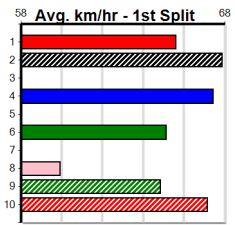

3

11:49AM

(VIC time)

Watchdog Tips: 0 0 0 0 **Bet:** .