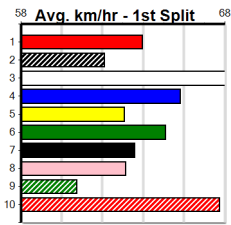

MONTROSE IGA LIQUOR

Distance: 300m, Race Type: Tier 3 - Grade 6, Total Prizemoney: $1,530
1st: $1,000, 2nd: $320, 3rd: $160, 4th: $50

Watchdog Tips:

4 2 6 3

Bet:

Win 4

Form Box Weight Dist Track Date Time BON Margin 1st/2nd (Time) PIR Checked Comment W/R Split 1 S/P Grade

1 PIE HARD [6] Smart efforts here in her last 4 starts, keep safe
BK B Dec-20 AUSSIE INFRARED DUNDEE ALLY $8.50
Trainer: Kaylah Thorburn (Gormandale)
2nd (1) 28.2 300 HVL R3 29-May-24 17.39 16.76 2.00LDONEGAL EXPRESS (17.25) S/7 4.09 $16.00 7

2 WHISPER PIE [6] Good turn of foot once balanced, major player.
BD B Mar-22 GOOD ODDS HARADA WHITNEY SHOWGIRL $3.20
Trainer: Brad Sands (Pakenham)
6th (2) 27.3 350 TRA R11 13-May-24 20.72 19.97 9.00LDR. KAI (20.10) M/66 7.01 $11.20 6G

3 WALTZING BLAZE [6] Can come out running at times, threat if leads.
WRBD D Feb-22 JS FLAMIN ACE MINI FERNANDO $7.50
Trainer: Gavin Ithier (Devon Meadows)
2nd (2) 32.0 300 HVL R3 10-May-24 17.37 16.89 1.25LEVL EDNA (17.30) S/5 4.06 $6.60 T3-7

4 VINNIE'S CAMEL [6] Good early, easier here than last few, go close.
DKBD D Nov-21 FERNANDO BALE UNTIL DAWN $4.60
Trainer: Joshua Daffy (Eumemmerring)
3rd (8) 28.7 300 HVL R9 31-May-24 16.86 16.66 0.25LHERE'S TO LOUIE (16.85) M/1 3.92 $19.80 T3-RW

5 ARCANA [6] Drawn to find too much trouble here, needs luck.
RF D Mar-21 FERNANDO BALE LADY CEECEE $8.00
Trainer: Jodie Leek (Warrandyte)
8th (2) 30.0 435 SLE R9 08-May-24 25.36 24.32 15.00LNEED A PILOT (24.32) M/888 5.48 $42.80 6G

6 MAGIC MOON CHILD [6] Handy placings in 2 of her last 4, chance if steps
WBK B Jun-21 FERNANDO BALE MAGIC MOON DUST $5.50
Trainer: Glenn Bahen (Broadford)
3rd (7) 27.6 450 BAL R7 04-May-24 25.75 25.21 3.00LRED SHIRAZ (25.56) M/644 6.78 $8.50 X67

7 NORMAL LIFE [6] Can show early speed but place looks best.
BK B Aug-21 NEED MY MONEYNOW LITTLE BIT SLICK $15.00
Trainer: Christine Ithier (Springvale South)
4th (4) 28.9 350 HVL R5 10-May-24 20.25 19.66 8.50LBALLAN BRUMBY (19.66) S/6 6.83 $10.20 T3-RW

8 HANG ON PEPPA [6] Mixes her form but has talent, cannot dismiss.
BK B Feb-21 HOOKSY CINNAMON ROSE $10.00
Trainer: Natalie Perkins (Romsey)
6th (8) 26.3 300 HVL R9 06-May-24 17.62 16.85 5.50L CARTEL GLAMOUR (17.24) Q/1 4.01 $8.50 6G

9 MY ANNABELLE [6] Res. *** SCRATCHED ***
BK B Mar-19 BLAZIN' BOMBER OUR AQUA BLUE $21.00
Trainer: Joe Uglietta (Yan Yealan)
6th (3) 24.8 300 HVL R9 10-May-24 17.93 16.89 12.00LQUEEN MAGGIE (17.10) M/5 4.13 $40.00 T3-6

10 DONEGAL EXPRESS [6] Res. *** SCRATCHED ***
BD D Jan-22 HOUDINI BOY HELEN'S TEDDY $6.50
Trainer: Donna Furey (Pearcedale)
6th (5) 33.2 300 HVL R9 08-Mar-24 17.33 16.71 7.00LGLASS FLUTE (16.86) M/8 4.12 $5.30 T3-7

Winning Boxes table for race 1, showing prize money and starting positions for horses 1, 2, 3, 4, 5, 6, 7, 8.

Winning Boxes table for race 2, showing prize money and starting positions for horses 1, 2, 3, 4, 5, 6, 7, 8.

Winning Boxes table for race 3, showing prize money and starting positions for horses 1, 2, 3, 4, 5, 6, 7, 8.

Winning Boxes table for race 4, showing prize money and starting positions for horses 1, 2, 3, 4, 5, 6, 7, 8.