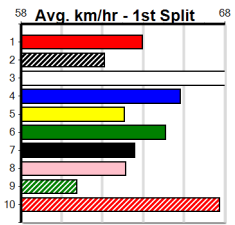

MONTROSE IGA LIQUOR

Distance: 300m, Race Type: Tier 3 - Grade 6, Total Prizemoney: $1,530
1st: $1,000, 2nd: $320, 3rd: $160, 4th: $50

9

1:47PM

(VIC time)

Watchdog Tips: 0 0 0 0 **Bet:** .