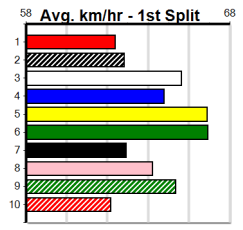

HEALESVILLE FOOTBALL NETBALL CLUB

Distance: 350m, Race Type: Grade 5 T3, Total Prizemoney: $1,530
1st: $1,000, 2nd: $320, 3rd: $160, 4th: $50

Watchdog Tips: [7] [8] [1] [3] **Bet:** Win 7