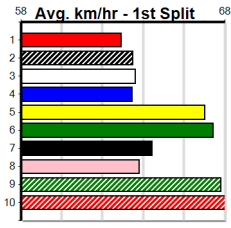

CROYDON HOMING PIGEON CLUB

Distance: 300m, Race Type: Grade 5 T3, Total Prizemoney: $1,530
1st: $1,000, 2nd: $320, 3rd: $160, 4th: $50

11

2:22PM

(VIC time)

ON THE MINT (3) can explode once into full stride and he may only need an ounce of luck in the initial stages to salute here. CLARK (7) will find this a bit easier than some recent racing and he could be right in the mix in this.

Watchdog Tips: 3 7 5 6 Bet: Box Quinella 3,5,7 ($10 for 333.33%)

Main table containing race details for 10 races, including horse names, trainers, owners, and winning boxes.