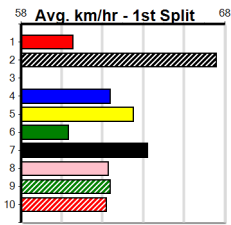

SPORTSBET GREEN TICKS

Distance: 300m, Race Type: Tier 3 - Maiden, Total Prizemoney: $1,530
1st: $1,000, 2nd: $320, 3rd: $160, 4th: $50

1

11:14AM
(VIC time)

Watchdog Tips: **0 0 0 0** Bet: **0**