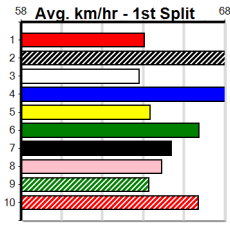

Healesville

MR HUMMER LIMOS

Distance: 300m, Race Type: Grade 5 T3, Total Prizemoney: \$1,530
1st: \$1,000, 2nd: \$320, 3rd: \$160, 4th: \$50

10

2:07PM

(VIC time)

KING KABOOM (7) has plenty of talent and he may only need to step on even terms to salute again today. SNOW ROYALE (3) showed good early speed in two impressive wins last month and she could be right in the finish in this.