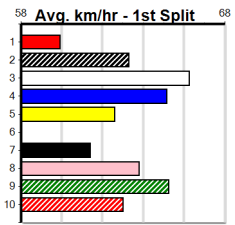

GREYHOUND ADOPTION PROGRAM

Distance: 350m, Race Type: Tier 3 - Maiden, Total Prizemoney: \$1,530
1st: \$1,000, 2nd: \$320, 3rd: \$160, 4th: \$50

2

11:29AM

(VIC time)

GLASS OF GOLD (3) has produced good placings here in 2 of her last 3 starts and she looks set to break her maiden status today. BROADY BOB (8) trialled well here before his smart effort last start and he is drawn to challenge in this.