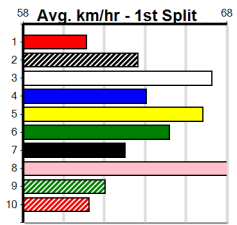

PITSTOP MOWER REPAIRS (1-2 WINS)

Distance: 350m, Race Type: Tier 3 - Restricted Win, Total Prizemoney: $1,530
1st: $1,000, 2nd: $320, 3rd: $160, 4th: $50

4

12:04PM

(VIC time)

Watchdog Tips: **0 0 0 0** Bet: **0**