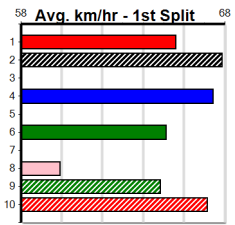

3

11:49AM

(VIC time)

ZED'S BACK (2) can race on the speed from the outset in this and he will be hard to reel in if he can find the arm. HUDSON FLYER (4) can race in a forward position as well from his awkward draw and could be the main danger.

Watchdog Tips:

2

4

8

3

Bet:

Win 2