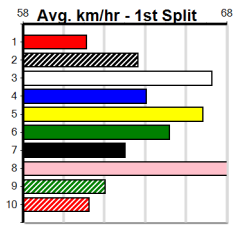

PITSTOP MOWER REPAIRS (1-2 WINS)

Distance: 350m, Race Type: Tier 3 - Restricted Win, Total Prizemoney: \$1,530
1st: \$1,000, 2nd: \$320, 3rd: \$160, 4th: \$50

4

12:04PM

(VIC time)

ASTON MONARCHY (6) has recorded smart placings in her 5 starts since a solid win and she looks very hard to hold out in this. URANA RHINO (8) can race in a forward position from box rise from her good draw and she looks like the danger here.