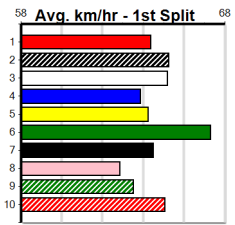

DOWNLOAD THE WATCHDOG APP

Distance: 350m, Race Type: Grade 5 T3, Total Prizemoney: \$1,530
1st: \$1,000, 2nd: \$320, 3rd: \$160, 4th: \$50

5

12:24PM

(VIC time)

ANGRY FRANKY (7) was a smart last start winner here and he may only need to step on terms to repeat the feat today. HE MAN (4) can show a good turn of foot once balanced and can challenge with an ounce of luck in the early stages.