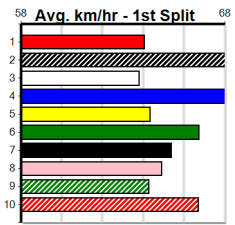

MR HUMMER LIMOS

Distance: 300m, Race Type: Grade 5 T3, Total Prizemoney: $1,530
1st: $1,000, 2nd: $320, 3rd: $160, 4th: $50

10

2:07PM
(VIC time)

Watchdog Tips: **0 0 0 0** Bet: **0**