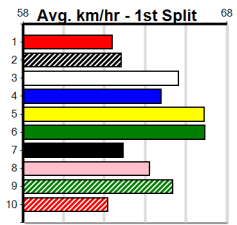

HEALESVILLE FOOTBALL NETBALL CLUB

Distance: 350m, Race Type: Grade 5 T3, Total Prizemoney: $1,530
1st: $1,000, 2nd: $320, 3rd: $160, 4th: $50

8

1:27PM

(VIC time)

Watchdog Tips: 0 0 0 0 **Bet:** .