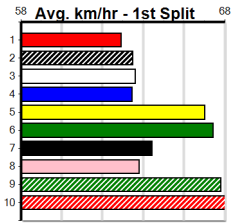

CROYDON HOMING PIGEON CLUB

Distance: 300m, Race Type: Grade 5 T3, Total Prizemoney: $1,530
1st: $1,000, 2nd: $320, 3rd: $160, 4th: $50

11

2:22PM
(VIC time)

Watchdog Tips: **0 0 0 0** Bet: **0**