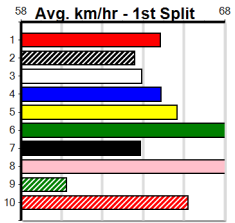

SPORTSBET MAKE IT A MULTI

Distance: 300m, Race Type: Grade 5 T3, Total Prizemoney: $1,530
1st: $1,000, 2nd: $320, 3rd: $160, 4th: $50

Watchdog Tips: **0 0 0 0** Bet: **0**