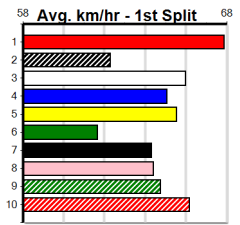

OUTER EAST FOOTBALL NETBALL COMP

Distance: 350m, Race Type: Grade 5 T3, Total Prizemoney: $1,530
1st: $1,000, 2nd: $320, 3rd: $160, 4th: $50

6

12:39PM

(VIC time)

EMPRESS SAL (4) can explode once into full stride and she may only need an ounce of luck early to salute in this. AUSSIE SAVANNAH (1) is drawn to race in a forward position from the outset and she should be prominent throughout.

Watchdog Tips:

4 **1** **3** **8**

Bet:

Win 4