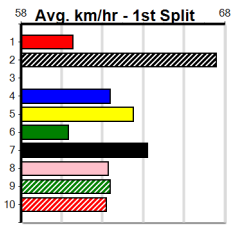

SPORTSBET GREEN TICKS

Distance: 300m, Race Type: Tier 3 - Maiden, Total Prizemoney: $1,530
1st: $1,000, 2nd: $320, 3rd: $160, 4th: $50

1

11:14AM
(VIC time)

DOWN SOUTH GIRL (7) has recorded smart placings in 2 of her last 3 starts and she may be the one to beat in this. MIA MASTER (5) can race in a forward position from the outset here and could be right in the finish.

Watchdog Tips: **7** **5** **2** **6** Bet: **Win 7**