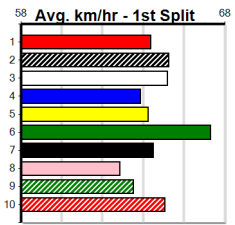

DOWNLOAD THE WATCHDOG APP

Distance: 350m, Race Type: Grade 5 T3, Total Prizemoney: $1,530
1st: $1,000, 2nd: $320, 3rd: $160, 4th: $50

5

12:24PM

(VIC time)

Watchdog Tips: **0 0 0 0** Bet: **.**