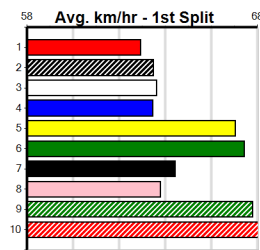

CROYDON HOMING PIGEON CLUB

Distance: 300m, Race Type: Grade 5 T3, Total Prizemoney: $1,530
1st: $1,000, 2nd: $320, 3rd: $160, 4th: $50

Watchdog Tips:

Bet:

Form Box Wgt Dist Track Date Time BON Margin 1st/2nd (Time) PIR Checked Comment W/R Split 1 S/P Grade

WHAT'S THAT (NSW)[5]
BE Bitch Oct-21 Sire: TOMMY SHELBY Dam: WHAT JOY
Owner(s): K Doidge
Trainer: Kenneth Doidge (Murchison)
Winning Distances: < 300m (0) 300 - 399m (1) 400 - 499m (2) 500 - 599m (1) 600 - 699m (0) > 700m (0)
Winning Weights: 25.8(1) 25.9(1) 26.3(2)
Box History table and Prize Best Starts table included.

MAD BLAST [5]
BK Dog Nov-19 Sire: FABREGAS Dam: SCOTT A SECRET
Owner(s): W Green
Trainer: Wade Green (Parwan)
Winning Distances: < 300m (0) 300 - 399m (6) 400 - 499m (1) 500 - 599m (0) 600 - 699m (0) > 700m (0)
Winning Weights: 33.3(1) 33.6(1) 33.9(1) 34.0(1) 34.8(1) 35.1(1) 35.4(1)
Box History table and Prize Best Starts table included.

ON THE MINT [5]
BDW Dog Feb-21 Sire: FERNANDO BALE Dam: MISS VANE
Owner(s): B Stephens
Trainer: Susan Richards (Devon Meadows)
Winning Distances: < 300m (0) 300 - 399m (7) 400 - 499m (1) 500 - 599m (0) 600 - 699m (0) > 700m (0)
Winning Weights: 32.8(1) 33.4(1) 34.0(1) 34.3(1) 34.9(1) 35.0(1) 35.3(1) 35.7(1)
Box History table and Prize Best Starts table included.

LOYALTY CARD [5]
BK Dog Jun-21 Sire: HASTEN SLOWLY Dam: FOREVER MERRY
Owner(s): B Grant
Trainer: Margery Quick (Haddon)
Winning Distances: < 300m (0) 300 - 399m (5) 400 - 499m (1) 500 - 599m (0) 600 - 699m (0) > 700m (0)
Winning Weights: 31.4(1) 31.5(2) 31.7(1) 32.1(1) 32.9(1)
Box History table and Prize Best Starts table included.

NIGERIAN KABOOM [5]
LTF Dog Feb-19 Sire: ALLEN DEED Dam: QUEEN KABOOM
Owner(s): P Hofman
Trainer: Paul Hofman (Creswick)
Winning Distances: < 300m (0) 300 - 399m (4) 400 - 499m (0) 500 - 599m (0) 600 - 699m (0) > 700m (0)
Winning Weights: 29.1(1) 29.6(1) 29.7(1) 29.8(1)
Box History table and Prize Best Starts table included.