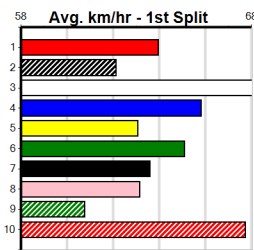

Distance: 300m, Race Type: Tier 3 - Grade 6, Total Prizemoney: $1,530
1st: $1,000, 2nd: $320, 3rd: $160, 4th: $50

Watchdog Tips: [ ] [ ] [ ] [ ] Bet: [ ]

PIE HARD [6]
BK Bitch Dec-20 Sire: AUSSIE INFRARED Dam: DUNDEE ALLY
Owner(s): K Thorburn
Trainer: Kaylah Thorburn (Gormandale)
Winning Distances: < 300m (0) 300 - 399m (2) 400 - 499m (0) 500 - 599m (0) 600 - 699m (0) > 700m (0)
Winning Weights: 27.5(1) 28.3(1)
Box History table and Prize Best Starts table included.

WHISPER PIE [6]
BD Bitch Mar-22 Sire: GOOD ODDS HARADA Dam: WHITNEY SHOWGIR
Owner(s): B Sands
Trainer: Brad Sands (Pakenham)
Winning Distances: < 300m (0) 300 - 399m (2) 400 - 499m (0) 500 - 599m (0) 600 - 699m (0) > 700m (0)
Winning Weights: 27.0(1) 28.2(1)
Box History table and Prize Best Starts table included.

WALTZING BLAZE [6]
WRBD Dog Feb-22 Sire: JS FLAMIN ACE Dam: MINI FERNANDO
Owner(s): G Ithier
Trainer: Gavin Ithier (Devon Meadows)
Winning Distances: < 300m (0) 300 - 399m (2) 400 - 499m (0) 500 - 599m (0) 600 - 699m (0) > 700m (0)
Winning Weights: 31.8(1) 34.7(1)
Box History table and Prize Best Starts table included.

VINNIE'S CAMEL [6]
DKBD Dog Nov-21 Sire: FERNANDO BALE Dam: UNTIL DAWN
Owner(s): J Daffy
Trainer: Joshua Daffy (Eumemmerring)
Winning Distances: < 300m (0) 300 - 399m (1) 400 - 499m (1) 500 - 599m (0) 600 - 699m (0) > 700m (0)
Winning Weights: 27.1(1) 28.3(1)
Box History table and Prize Best Starts table included.

ARCANA [6]
RF Dog Mar-21 Sire: FERNANDO BALE Dam: LADY CEECEE
Owner(s): J Leek
Trainer: Jodie Leek (Warrandyte)
Winning Distances: < 300m (0) 300 - 399m (0) 400 - 499m (2) 500 - 599m (0) 600 - 699m (0) > 700m (0)
Winning Weights: 28.9(1) 30.2(1)
Box History table and Prize Best Starts table included.

1

2

3

4

5