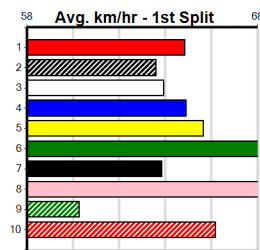

SPORTSBET MAKE IT A MULTI

Distance: 300m, Race Type: Grade 5 T3, Total Prizemoney: $1,530
1st: $1,000, 2nd: $320, 3rd: $160, 4th: $50

Watchdog Tips:

Bet:

Form Box Wgt Dist Track Date Time BON Margin 1st/2nd (Time) PIR Checked Comment W/R Split 1 S/P Grade

OLIVIA EXPRESS [5]
BK Bitch Jan-21 Sire: FERNANDO BALE Dam: UNIQUE JOSAPHINE
Owner(s): A Spiteri
Trainer: Stephen Spiteri (St Albans)
Winning Distances: < 300m (0) 300 - 399m (3) 400 - 499m (2) 500 - 599m (0) 600 - 699m (0) > 700m (0)
Winning Weights: 25.6(2) 26.2(1) 26.9(2)
Box History table and Prize Best Starts table included.

OUR RASCAL [5]
BD Dog Feb-20 Sire: HECTON BALE Dam: RUSTY TOWBAR
Owner(s): H Wetzels
Trainer: Hubertus Wetzels (Northwood)
Winning Distances: < 300m (0) 300 - 399m (6) 400 - 499m (0) 500 - 599m (0) 600 - 699m (0) > 700m (0)
Winning Weights: 31.1(2) 31.3(1) 31.4(1) 31.5(2)
Box History table and Prize Best Starts table included.

BURRA BRICE [5]
BK Dog Jun-21 Sire: FERNANDO BALE Dam: MAGIC MOON DUST
Owner(s): M Ebeyer
Trainer: Cynthia O'brien (Broadford)
Winning Distances: < 300m (0) 300 - 399m (6) 400 - 499m (0) 500 - 599m (0) 600 - 699m (0) > 700m (0)
Winning Weights: 32.2(2) 32.3(2) 32.8(1) 33.2(1)
Box History table and Prize Best Starts table included.

INVICTUS GEORGE [5]
BK Dog Mar-21 Sire: FERNANDO BALE Dam: JUBILATION
Owner(s): B Sands
Trainer: Frank Toth (Pakenham)
Winning Distances: < 300m (0) 300 - 399m (4) 400 - 499m (3) 500 - 599m (0) 600 - 699m (0) > 700m (0)
Winning Weights: 30.9(1) 31.5(1) 31.8(1) 31.9(1) 32.0(1) 32.1(2)
Box History table and Prize Best Starts table included.

SIDEWINDER [5]
WBK Bitch Jul-20 Sire: AUSSIE INFRARED Dam: SMOOTH MOVING
Owner(s): Dayas Star (SYN), G Ithier, C Ithier
Trainer: Christine Ithier (Springvale South)
Winning Distances: < 300m (0) 300 - 399m (6) 400 - 499m (0) 500 - 599m (0) 600 - 699m (0) > 700m (0)
Winning Weights: 27.6(1) 28.1(1) 29.0(1) 30.0(1) 30.2(1) 30.5(1)
Box History table and Prize Best Starts table included.