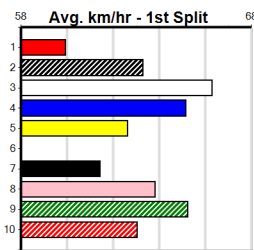

GREYHOUND ADOPTION PROGRAM

2
11:29AM

Distance: 350m, Race Type: Tier 3 - Maiden, Total Prizemoney: $1,530
1st: $1,000, 2nd: $320, 3rd: $160, 4th: $50

(VIC time)

Watchdog Tips:

Bet:

Form Box	Wgt	Dist	Track	Date	Time	BON	Margin	1st/2nd (Time)	PIR	Checked	Comment	WR	Split 1	S/P	Grade

1

SHAE'S WINGS [M]

DKBD Bitch Oct-21 **Sire: HARD STYLE RICO** **Dam: BROOKE'S WINGS** **Trainer: Kerry Houlahan (Lang Lang)**

Owner(s): K Houlahan
Winning Distances: < 300m (0) 300 - 399m (0) 400 - 499m (0) 500 - 599m (0) 600 - 699m (0) > 700m (0)

Winning Weights:

7th (7)	26.6	450	BAL	R2	25-Mar-24	26.74	25.34	17.00	MAX PEARL (25.58)	M/587	. . .	. . .	7.11	$50.50	T3-M
4th (3)	27.2	460	WGL	R3	30-Mar-24	26.55	25.97	7.00	ENGELKE ROAD (26.09)	M/444	. . .	. . .	6.71	$90.80	M
6th (2)	27.2	460	WGL	R1	04-Apr-24	27.39	26.18	15.00	GO JETTERS (26.35)	Q/866	. . .	. . .	7.07	$13.90	T3-M
7th (6)	26.9	400	WGL	R1	25-Apr-24	23.79	22.52	8.50	COLLINDA PEARL (23.21)	M/77	. . .	. . .	8.91	$23.50	M
6th (5)	26.7	350	TRA	R1	03-May-24	20.40	19.33	8.50	TARGET TIME (19.84)	M/66	. . .	. . .	6.96	$78.90	M
6th (1)	26.6	435	SLE	R3	08-May-24	25.44	24.32	10.00	ELITE DOM (24.76)	Q/565	. . .	. . .	5.48	$57.40	M
8th (8)	26.7	460	WGL	R1	16-May-24	27.05	26.16	7.50	JOY RIDE (26.54)	S/887	. . .	. . .	6.98	$44.00	T3-M
8th (7)	26.7	435	SLE	R2	22-May-24	25.99	24.63	13.00	SMOKIN' GRACIE (25.10)	M/788	. . .	. . .	5.50	$25.60	M

Last 3 wins NOT included above

Box History

Bx	1st	2nd	3rd	4th	5th	6th	7th	8th
1					1	1	3	
2		1					3	
3				1	1			1
4				1	2			
5			1	1		1		
6			1					1 1
7			1	1				1 1
8								1

Prize Best: $1030.00
Starts: FSH
Trk/Dts: 26-0-1-3
APM: 0-0-0-0
406

2

REBEL THINKER [M]

BK Dog Jul-22 **Sire: MY BRO FABIO** **Dam: BIG SKINNY** **Trainer: Darren Fisher (Lara)**

Owner(s): L Edgerton
Winning Distances: < 300m (0) 300 - 399m (0) 400 - 499m (0) 500 - 599m (0) 600 - 699m (0) > 700m (0)

Winning Weights:

2nd (2)	30.4	525	MEP	R1	01-May-24	30.80	29.74	16.00	LANFRANCO (29.74)	M/3332	. . .	. . .	5.33	$6.10	M
4th (7)	30.3	525	MEP	R1	08-May-24	30.93	29.86	8.00	CAPTAIN ALICE (30.37)	M/5644	. . .	. . .	5.28	$34.70	MH
3rd (5)	30.2	525	MEP	R2	15-May-24	30.77	30.12	6.00	PAW YASMIN (30.36)	M/4444	. . .	. . .	5.28	$7.80	M
2nd (4)	30.7	425	BEN	R1	05-Jun-24	25.06	24.06	0.10	KID GEORGE (25.06)	Q/341	. . .	. . .	6.81	$2.40	M
6th (4)	30.6	450	WBL	R2	13-Jun-24	26.63	25.20	14.00	DAD'S JAM DONUT (25.69)	M/446	. . .	. . .	6.82	$23.30	MH

Last 3 wins NOT included above

Box History

Bx	1st	2nd	3rd	4th	5th	6th	7th	8th
1								
2		1						
3								
4		1				1		
5			1					
6								
7				1				
8								

Prize Best: $1280.00
Starts: FSH
Trk/Dts: 5-0-2-1
APM: 0-0-0-0
1088