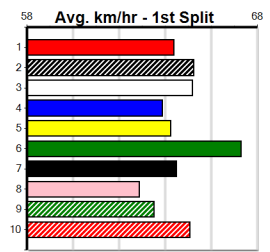

DOWNLOAD THE WATCHDOG APP

5

Distance: 350m, Race Type: Grade 5 T3, Total Prizemoney: $1,530
1st: $1,000, 2nd: $320, 3rd: $160, 4th: $50

12:24PM

(VIC time)

Watchdog Tips:

Bet:

Form Box	Wgt	Dist	Track	Date	Time	BON	Margin	1st/2nd (Time)	PIR	Checked	Comment	WR	Split 1	S/P	Grade

HAGIBIS [5]

BK Bitch **Apr-20** Sire: **FERNANDO BALE** Dam: **WEST ON JILL** Trainer: **Kenneth Doidge (Murchison)**

Owner(s): **K Doidge**
Winning Distances: < 300m (0) 300 - 399m (0) 400 - 499m (3) 500 - 599m (0) 600 - 699m (0) > 700m (0)
Winning Weights: **25.8(2) 25.9(1)**

4th (2)	25.5	390	SHP	R7	18-Apr-24	22.72	22.09	6.00L TWILIGHT KING (22.32)	Q/34	.	.	.	8.64	$48.50	T3-5
8th (3)	25.6	390	SHP	R10	25-Apr-24	23.13	22.31	9.50L BURRA BRICE (22.49)	M/58	.	.	.	8.72	$22.70	5
8th (1)	26.1	450	SHP	R7	02-May-24	26.69	25.99	9.00L AFFAIR BEAUTY (26.09)	M/388	.	SW	.	6.97	$29.50	T3-5
5th (1)	26.4	350	HVL	R5	10-May-24	20.29	19.66	9.00L BALLAN BRUMBY (19.66)	M/5	.	.	.	6.79	$52.90	T3-RW
4th (3)	26.4	390	SHP	R12	23-May-24	22.90	22.21	6.00L REMEMBER WHAT (22.49)	M/55	.	.	.	8.86	$45.50	T3-5
7th (5)	26.4	350	HVL	R7	29-May-24	20.23	19.45	5.00L EMPRESS SAL (19.88)	M/2	.	.	.	6.67	$23.60	5
3rd (7)	26.0	425	BEN	R12	08-Jun-24	24.62	24.27	1.75L FERNBANK FLYER (24.51)	Q/113	.	.	.	6.67	$16.60	5
8th (7)	26.3	350	HVL	R7	14-Jun-24	20.15	19.40	8.00L MISS DAICOS (19.63)	M/3	.	.	.	6.72	$81.40	T3-5

Last 3 wins NOT included above

1st (2)	25.9	400	GEL	R2	16-Aug-22	23.05	22.61	1.00L TIGGERLONG SHINE (23.12)	Q/11	.	.	.	8.50	$5.70	M
1st (8)	25.8	400	GEL	R9	30-Aug-22	23.34	22.65	2.00L ULNA (23.48)	M/11	.	.	.	8.84	$4.90	7
1st (1)	25.8	425	BEN	R11	20-Oct-22	24.63	24.15	1.25L JAPIKA ROSE (24.72)	M/561	.	.	.	6.75	$10.50	T3-6

Box History

Bx	1st	2nd	3rd	4th	5th	6th	7th	8th
1	1	5	2	3	4	1	1	1
2	1	2	2	2	1	2		
3	2	5	4	1	1	2	2	
4	1	1	2	2	1	1	1	
5	1	2	1	1	1		2	2
6	3	4	2	2	2	1		
7	1	4	5	2	1	2	2	2
8	1	1	4	2	2			4

Prize Best Starts Trk/Dts APM: $13605.00 NBT 102-3-16-19 9-0-1-2 1428