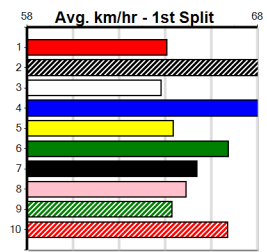

MR HUMMER LIMOS

Distance: 300m, Race Type: Grade 5 T3, Total Prizemoney: $1,530
1st: $1,000, 2nd: $320, 3rd: $160, 4th: $50

Watchdog Tips:

Bet:

Table with columns: Form Box, Wgt, Dist, Track, Date, Time, BON, Margin, 1st/2nd (Time), PIR, Checked, Comment, W/R, Split 1, S/P, Grade

MANILA SULTAN [5]
BK Dog Sep-20
Sire: FERNANDO BALE Dam: SWEET DAISY
Trainer: Billy Galea (Rockbank)
Winning Distances: < 300m (0) 300 - 399m (6) 400 - 499m (1) 500 - 599m (0) 600 - 699m (0) > 700m (0)
Winning Weights: 30.8(1) 31.3(1) 31.4(1) 31.6(1) 32.0(3)
Box History table and Prize Best Starts table included.

SWEET ALESSIA [5]
BK Bitch Jul-21
Sire: FERNANDO BALE Dam: HARDAWAY WINNIE
Trainer: Tony Salpigtidis (Plenty)
Winning Distances: < 300m (0) 300 - 399m (5) 400 - 499m (0) 500 - 599m (0) 600 - 699m (0) > 700m (0)
Winning Weights: 23.6(1) 23.8(1) 24.0(1) 24.2(1) 24.4(1)
Box History table and Prize Best Starts table included.

SNOW ROYALE (NSW)[5]
DKBD Bitch Apr-21
Sire: FERNANDO BALE Dam: SNOW FANTASY
Trainer: Kenneth Doidge (Murchison)
Winning Distances: < 300m (0) 300 - 399m (0) 400 - 499m (3) 500 - 599m (0) 600 - 699m (0) > 700m (0)
Winning Weights: 28.5(1) 28.7(1) 28.8(1)
Box History table and Prize Best Starts table included.

TWO WAY GLASS [5]
BE Dog May-21
Sire: TALK'S CHEAP Dam: ROPED IN
Trainer: Gordon Yates (Wangaratta)
Winning Distances: < 300m (0) 300 - 399m (8) 400 - 499m (0) 500 - 599m (0) 600 - 699m (0) > 700m (0)
Winning Weights: 29.4(1) 29.7(2) 30.0(1) 30.1(2) 30.6(1) 30.7(1)
Box History table and Prize Best Starts table included.

MAKE IT THUNDER [5]
BK Dog May-22
Sire: FERNANDO BALE Dam: VEGAS TICKET
Trainer: Rachael Brown (Spring Gully)
Winning Distances: < 300m (0) 300 - 399m (3) 400 - 499m (1) 500 - 599m (0) 600 - 699m (0) > 700m (0)
Winning Weights: 28.0(1) 28.2(1) 28.3(1) 28.4(1)
Box History table and Prize Best Starts table included.