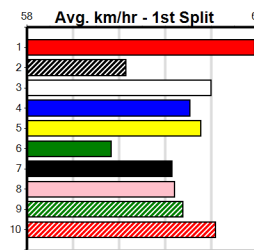

OUTER EAST FOOTBALL NETBALL COMP

6

Distance: 350m, Race Type: Grade 5 T3, Total Prizemoney: $1,530
1st: $1,000, 2nd: $320, 3rd: $160, 4th: $50

12:39PM

(VIC time)

Watchdog Tips:

Bet:

Form Box	Wgt	Dist	Track	Date	Time	BON	Margin	1st/2nd (Time)	PIR	Checked	Comment	WR	Split 1	S/P	Grade

1 AUSSIE SAVANNAH (NSW)[5]

BK Bitch Apr-21 **Sire: AUSSIE INFRARED** **Dam: REGAL SAVANNAH** **Trainer: Barry Milne (Kilmore)**

Owner(s): B Milne
Winning Distances: < 300m (0) 300 - 399m (5) 400 - 499m (0) 500 - 599m (0) 600 - 699m (0) > 700m (0)
Winning Weights: 27.4(1) 27.6(1) 27.7(1) 28.0(1) 28.6(1)

3rd (4)	28.4	350	HVL	R8	16-Feb-24	19.50	19.44	1.00L REAR VIEW MIRROR (19.44)	M/1	.	.	.	6.52	$7.50	T3-5
2nd (2)	28.6	350	HVL	R8	01-Mar-24	19.61	19.32	0.50L TRIPLE CROSS (19.59)	M/2	.	.	.	6.54	$2.50	T3-5
1st (1)	28.6	300	HVL	R9	15-Mar-24	16.86	16.83	1.00L REELING DOLLARS (16.93)	M/1	.	.	.	3.88	$5.40	T3-5
7th (3)	29.0	390	SHP	R9	05-Apr-24	22.65	21.82	8.50L ROLLING STORM (22.08)	M/77	.	.	.	8.78	$17.50	5
6th (6)	27.3	300	HVL	R10	10-May-24	17.34	16.89	6.50L DUCHESS SAL (16.89)	M/8	.	.	.	4.09	$4.80	T3-5
4th (6)	27.7	300	HVL	R11	17-May-24	17.17	16.92	2.75L FEROCIOUS SANDY (16.98)	S/6	.	.	.	4.01	$8.60	T3-5
1st (1)	27.7	350	HVL	R11	31-May-24	19.53	19.01	2.75L ROMENA CHARM (19.72)	M/3	.	SW	.	6.64	$2.20	T3-5
5th (2)	27.7	350	HVL	R8	07-Jun-24	20.03	19.55	4.25L FULL GLAMOUR (19.74)	M/7	.	.	.	6.95	$1.80	T3-5

Last 3 wins NOT included above

1st (8)	27.4	300	HVL	R1	08-Sep-23	17.02	16.90	0.75L OUR JOJO (17.06)	M/2	.	SW	.	3.98	$2.60	T3-M
1st (2)	27.6	300	HVL	R9	03-Nov-23	16.89	16.89	0.75L BLITZ (16.93)	Q/1	.	.	.	3.92	$11.10	T3-7
1st (2)	28.0	300	HVL	R4	02-Feb-24	17.11	16.90	0.25L THAI BUTTERFLY (17.12)	M/2	.	.	.	3.94	$2.50	T3-6

Box History

Bx	1st	2nd	3rd	4th	5th	6th	7th	8th
1	2				1			
2	2	1	2	1	1			
3				1				2
4		1	1					1 1
5				1	1			
6		1		1		1		
7		2			1			
8	1	1		2				

Prize Best Starts Trk/Dts APM: $10145.00, 19.53(1)-31/5/24, 32-5-8-4, 8-1-2-2, 3899