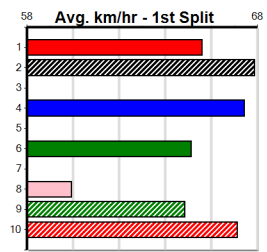

Distance: 300m, Race Type: Tier 3 - Grade 7, Total Prizemoney: $1,530
1st: $1,000, 2nd: $320, 3rd: $160, 4th: $50

Watchdog Tips:

Bet:

Form Box	Wgt	Dist	Track	Date	Time	BON	Margin	1st/2nd (Time)	PIR	Checked	Comment	WR	Split 1	S/P	Grade

INTERCEPT QUEEN [7]
BEF Bitch Jan-22 Sire: **WOW** Dam: **GAMMA BALE** Trainer: **Colin Goodman (Maiden Gully)**
Owner(s): **C Goodman**
Winning Distances: < 300m (0) 300 - 399m (0) 400 - 499m (1) 500 - 599m (0) 600 - 699m (0) > 700m (0)
Winning Weights: **26.6(1)**

7th (5)	26.7	300	HVL	R10	01-Mar-24	17.22	16.78	5.50L CALL ME DUSTY (16.85)	M/4				3.96	$13.90	T3-7
8th (4)	26.6	395	TRA	R3	22-Apr-24	23.16	22.29	13.00 BRAEMAR MOLLY (22.29)	M/257				3.81	$16.50	T3-RW
4th (1)	26.9	350	TRA	R9	29-Apr-24	20.35	19.92	1.5L LOLA'S THEME (20.25)	M/21				6.73	$3.00	T3-7
3rd (8)	26.7	400	WGL	R9	09-May-24	23.42	23.16	2.00L HOT HAILEY (23.28)	M/44				8.67	$19.50	7
4th (3)	26.8	350	TRA	R3	13-May-24	20.75	19.97	9.50L SPEEDY PAM (20.08)	M/56				6.96	$5.80	7
2nd (3)	27.0	390	SHP	R9	23-May-24	22.55	22.21	4.25L ZIPPING LIZZO (22.26)	Q/22				8.67	$21.00	T3-7
3rd (8)	27.3	450	SHP	R5	30-May-24	26.08	25.51	8.00L SHADOWS OF BLUE (25.55)	Q/123				6.77	$21.30	X67
4th (5)	27.5	450	SHP	R5	06-Jun-24	25.98	25.52	1.75L SAM'S UNIVERSE (25.87)	M/334			W	6.66	$23.00	T3-RW

Last 3 wins NOT included above

1st (8)	26.6	450	SHP	R3	04-Jan-24	25.80	25.20	0.05L MICKLEJOHN (25.81)	S/222				6.80	$3.50	T3-M

Box History

Bx	1st	2nd	3rd	4th	5th	6th	7th	8th
1					1			
2								
3		2	1	2		1		
4		2	1		2			1
5			2	1	1			1
6		2	2	2				
7		1					3	
8	1		2					

Prize Best Starts Trk/Dts APM: $5965.00 NBT 32-1-7-8 1-0-0-0 2289

ZED'S BACK [7]
BD Bitch Nov-21 Sire: **FERAL FRANKY** Dam: **LITTLE TUBBSY** Trainer: **Pasquale Derubeis (Cape Woola)**
Owner(s): **G Marshall**
Winning Distances: < 300m (0) 300 - 399m (1) 400 - 499m (0) 500 - 599m (0) 600 - 699m (0) > 700m (0)
Winning Weights: **29.0(1)**

1st (1)	29.0	390	SHP	R1	04-Jan-24	22.58	22.10	7.50L POPCORN IRA (23.09)	M/11		SW		8.49	$2.40	T3-M
5th (1)	28.7	350	HVL	R8	17-Jan-24	20.15	19.51	7.50L OUNCE OF LUCK (19.64)	M/3				6.69	$18.10	X67
7th (8)	27.9	410	HOR	R2	27-Mar-24	23.75	22.70	7.50L URANA MUFFIN (23.23)	M/46				10.45	$7.70	7
2nd (2)	26.2	350	TRA	R4	10-May-24	19.77	19.55	2.50L HELLO EASY (19.61)	M/22		SW		6.58	$11.70	X67
2nd (7)	26.7	350	TRA	R3	15-May-24	19.90	19.69	2.25L POSH PAWS (19.76)	M/32				6.66	$8.30	X67
7th (5)	26.3	300	HVL	R3	26-May-24	17.23	16.71	7.00L BLAZING DINO (16.75)	M/3				4.01	$9.00	X67
5th (3)	25.8	350	TRA	R3	12-Jun-24	20.39	19.75	6.50L DELTA PAWS (19.96)	M/56				6.79	$3.70	X67
8th (7)	25.6	395	TRA	R2	17-Jun-24	22.98	21.97	7.00L UNACCEPTABLE PEN (22.50)	M/467				3.82	$2.50	X67

Last 3 wins NOT included above

Box History

Bx	1st	2nd	3rd	4th	5th	6th	7th	8th
1	1					1		
2		1						
3		1			1			
4		1						
5							1	
6								
7		1						1
8								1

Prize Best Starts Trk/Dts APM: $3920.00 NBT 10-1-4-0 2-0-1-0 1840