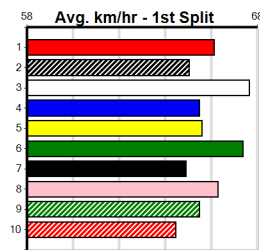

Distance: 350m, Race Type: Grade 5 T3, Total Prizemoney: $1,530
1st: $1,000, 2nd: $320, 3rd: $160, 4th: $50

Watchdog Tips:

Bet:

Form Box	Wgt	Dist	Track	Date	Time	BON	Margin	1st/2nd (Time)	PIR	Checked	Comment	WR	Split 1	S/P	Grade

BELOW THE CURVE [5]

F Dog Oct-21 Sire: BERNARDO Dam: CHUNK OF LOVE
Owner(s): Below the Curve (SYN), J Garth, L Van rooy, T Kindellan
Trainer: Steven Hanning (Newborough)
Winning Distances: < 300m (0) 300 - 399m (2) 400 - 499m (2) 500 - 599m (0) 600 - 699m (0) > 700m (0)
Winning Weights: 31.6(1) 32.8(1) 33.0(1) 33.3(1)

5th (1)	32.7	395	TRA	R5	03-Apr-24	22.71	22.16	3.5L RADEBE (22.48)	M/234	.	.	.	3.77	$12.40	5
2nd (3)	32.9	435	SLE	R10	10-Apr-24	24.86	24.59	1.5L NOT BAD YOURSELF (24.76)	M/643	.	SW	.	5.37	$13.00	5NP
3rd (7)	33.0	350	TRA	R12	19-Apr-24	19.90	19.44	1.5L VICTORY CHAD (19.81)	M/43	.	.	.	6.83	$5.00	5
1st (1)	33.0	400	WGL	R11	26-Apr-24	22.90	22.35	1.00L JUNIOR PISTOL (22.95)	M/22	.	.	.	8.52	$7.10	5
7th (6)	32.9	395	TRA	R5	01-May-24	22.50	21.88	9.00L BLACK VIPER (21.88)	M/777	.	.	.	3.88	$30.90	X45
7th (3)	33.0	510	SLE	R5	05-May-24	29.63	28.76	12.00 ENGELKE ROAD (28.79)	M/777	.	VO	.	9.89	$59.60	RW
7th (3)	33.0	350	TRA	R11	15-May-24	20.33	19.69	9.50L MY NEO (19.69)	M/77	.	.	.	6.81	$28.20	X45
8th (6)	33.0	350	HVL	R5	26-May-24	19.96	18.89	9.50L BEAR LEE BANDIT (19.30)	M/7	.	.	.	6.74	$11.60	5

Last 3 wins NOT included above

1st (7)	31.6	350	TRA	R2	06-Nov-23	19.82	19.66	2.25L BRINDLE CHIC (19.96)	M/11	.	.	.	6.62	$3.50	M
1st (4)	33.3	350	HVL	R5	26-Jan-24	19.69	19.05	0.75L SLIGHTLY SISSY (19.72)	M/1	.	.	.	6.59	$19.90	T3-RW
1st (3)	32.8	435	SLE	R9	27-Mar-24	24.76	24.59	0.75L BE GRACEFUL (24.80)	M/211	.	SW	.	5.34	$12.10	X67

Box History

Bx	1st	2nd	3rd	4th	5th	6th	7th	8th
1	1	2			1			
2		2	2					
3	1	2	2				4	
4	1				2			1
5				1				1
6			1	1				1 1
7	1	3	1					
8		2			1			2

Prize Best Starts Trk/Dts APM: $10195.00, 19.69(4)-26/1/24, 39-4-11-4, 9-1-3-1, 4745