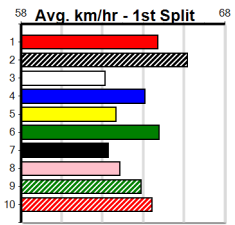

Bendigo

7
5:09PM
(VIC time)

SPORTSBET HT2 (1-4 WINS)

Distance: 500m, Race Type: Restricted Win Heat, Total Prizemoney: $3,340
1st: $2,230, 2nd: $690, 3rd: $345, 4th: $75

PASSING (2) was a gutsy 28.37 winner here two runs back and she look very well graded again.
CORNHILL PRINCE (1) has won two of four here and he is drawn to get all the breaks. HOT SHUFFLE (4) is racing with confidence at present.

Watchdog Tips:

2 **1** **4** **6** Bet: **Box Quinella 1,2,4 ($10 for 333.33%)**