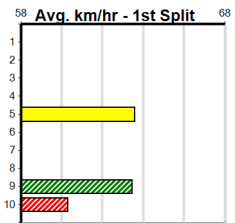

BENDIGO ADVERTISER

Distance: 425m, Race Type: Maiden, Total Prizemoney: $2,535
1st: $1,680, 2nd: $520, 3rd: $260, 4th: $75

1

3:09PM
(VIC time)

ULTIMATE RIOT (8) has been handily placed in all three runs to date and he is suitably drawn out wide. TEMPER TANTRUM (5) has the speed to cross and lead and she is getting stronger all the time. BOROUGH MAN (1) is a well bred type.

Watchdog Tips:

8

5

1

2

Bet:

Win 8