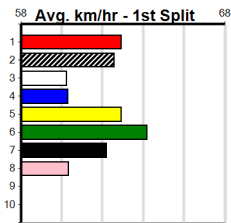

Bendigo

JARROD LARKIN CONCRETING

Distance: 500m, Race Type: Maiden, Total Prizemoney: $2,860
1st: $1,900, 2nd: $590, 3rd: $295, 4th: $75

3

3:48PM

(VIC time)

GREYSYND SAMMY (5) has turned in some nice performances behind some gun prospects and he will find this easier. MISTY BLUE (2) has been placed in eight of 11 to date and she will be strong in the run home. ESPRESSO BABE (1) is nearing a win

Watchdog Tips:

5

2

1

7

Bet:

Win 5