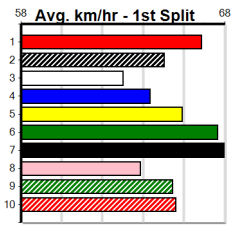

AVARD CIVIL

Distance: 425m, Race Type: Mixed 4/5, Total Prizemoney: $3,360
1st: $2,250, 2nd: $690, 3rd: $345, 4th: $75

5
4:35PM
(VIC time)

LAMIA MILA (7) has been enormous since resuming from a spell and she should be able to turn the tables on Mr. Consistent WRONG BIAS (1) who was able to capture the Pink Diamond sprint at Shepparton last week. HARTNEY (8) is well drawn

Watchdog Tips: **7** **1** **8** **4** **Bet:** Trifecta 1,7/1,7/5,6,8 ($10 - 166.67%)