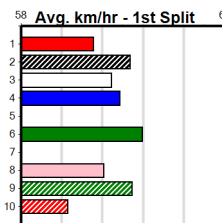

Bendigo

HIP POCKET BENDIGO

Distance: 425m, Race Type: Maiden, Total Prizemoney: $2,535
1st: $1,680, 2nd: $520, 3rd: $260, 4th: $75

2

3:27PM

(VIC time)

WELLERMAN (6) has been placed in three of four to date and he gets his chance to break through. DARRA SAPPHIRE (3) is another who has been impressive to date and she will be in the firing line throughout. CORNHILL STORM (8) can race well fresh

Watchdog Tips: **6** **3** **8** **4** **Bet:** **Box Quinella 3,6,8 ($10 for 333.33%)**