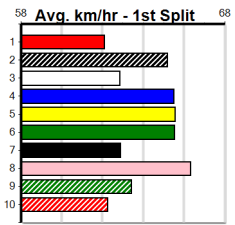

Bendigo

SPORTSBET HT1(1-4 WINS)

Distance: 500m, Race Type: Restricted Win Heat, Total Prizemoney: \$3,340
1st: \$2,230, 2nd: \$690, 3rd: \$345, 4th: \$75

6

4:50PM

(VIC time)

HOLDEN BALE (2) is a serious up and comer and he will be carving out slick sectionals on the arm.
MY BOY HARVEY (1) returned to form at Geelong and he is drawn to be on the pace throughout.
RENEGADE RUSLIE (4) can charge to the line