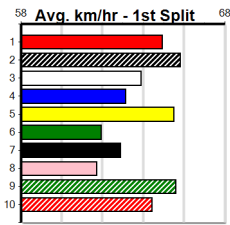

CAMPBELL'S COMMENTS

Distance: 425m, Race Type: Grade 5, Total Prizemoney: \$2,925
 1st: \$1,950, 2nd: \$600, 3rd: \$300, 4th: \$75

11

6:27PM

(VIC time)

URANA ZOOM (2) is a talented speedster when fit and she should be primed to fire fresh. BLACK COMPASS (1) is racing with confidence and he will be on the pace from the outset. SWEET CAVIAR (5) is more than capable.