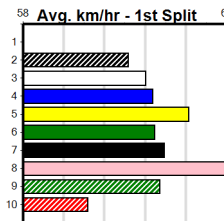

MADE SOLUTIONS ELECTRICAL AND DAT

Distance: 425m, Race Type: Mixed 6/7, Total Prizemoney: $2,925
1st: $1,950, 2nd: $600, 3rd: $300, 4th: $75

9
5:47PM
(VIC time)

LULU'S RIDE (8) has been huge in her past two runs at Shepparton and she is ideally drawn out wide. HOME TOWN (3) is showing promise and he will be on the pace throughout. BIG BOY CABANG (2) is an improving type and can threaten

Watchdog Tips: **8** **3** **2** **1** **Bet:** **Win 8**