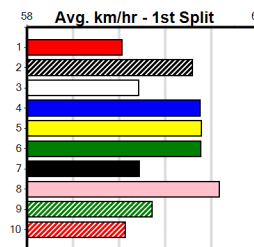

SPORTSBET HT1 (1-4 WINS)

Distance: 500m, Race Type: Restricted Win Heat, Total Prizemoney: $3,340
1st: $2,230, 2nd: $690, 3rd: $345, 4th: $75

HOLDEN BALE (2) is a serious up and comer and he will be carving out slick sectionals on the arm.
MY BOY HARVEY (1) returned to form at Geelong and he is drawn to be on the pace throughout.
RENEGADE RUSLIE (4) can charge to the line

Watchdog Tips: 2 1 4 6 Bet: Trifecta 2/1,4,6/1,4,5,6 ($10 - 111.11%)

MY BOY HARVEY [5] Returned to form last time, early pace, danger $6.00
BK Dog Aug-21 Sire: SHIMA SHINE Dam: MEPUNGA MIDGET
Trainer: Donna Knight (Talbot)
Winning Distances: < 300m (0) 300 - 399m (1) 400 - 499m (3) 500 - 599m (0) 600 - 699m (0) > 700m (0)
Winning Weights: 32.3(2) 32.5(1) 33.0(1)
Box History table and Prize Best Starts Trk/Dts APM

HOLDEN BALE (NSW)[5] Serious up and comer, burns early, go close $1.90
RF Dog May-22 Sire: CHRISTO BALE Dam: HAE ALLEN
Trainer: Rebecca Gibbons (Avalon)
Winning Distances: < 300m (0) 300 - 399m (0) 400 - 499m (1) 500 - 599m (2) 600 - 699m (0) > 700m (0)
Winning Weights: 32.6(1) 32.9(1) 33.0(1)
Box History table and Prize Best Starts Trk/Dts APM

BUN WILDFIRE [5] Racing well but this is harder, prefer others $14.00
BDW Bitch Jun-22 Sire: DROOPY SYDNEY Dam: GYPSY BUN
Trainer: Jordan Formosa (Heathcote)
Winning Distances: < 300m (0) 300 - 399m (0) 400 - 499m (3) 500 - 599m (0) 600 - 699m (0) > 700m (0)
Winning Weights: 29.2(1) 29.4(1) 29.5(1)
Box History table and Prize Best Starts Trk/Dts APM

RENEGADE RUSLIE [5] Resuming, strong type when fit, can threaten $10.00
WBK Bitch Apr-20 Sire: MY REDEEMER Dam: VIS VITAE
Trainer: Russell Edwards (Langwarrin)
Winning Distances: < 300m (0) 300 - 399m (1) 400 - 499m (0) 500 - 599m (2) 600 - 699m (0) > 700m (0)
Winning Weights: 25.9(1) 26.7(1) 27.1(1)
Box History table and Prize Best Starts Trk/Dts APM

ARGYLE MAGGIE [5] Draw helped here last time, can run a drum $8.00
BK Bitch Oct-21 Sire: KINLOCH BRAE Dam: ZITA
Trainer: Raymond Morgan (Argyle)
Winning Distances: < 300m (0) 300 - 399m (0) 400 - 499m (2) 500 - 599m (2) 600 - 699m (0) > 700m (0)
Winning Weights: 25.8(1) 27.0(1) 27.8(1) 28.0(1)
Box History table and Prize Best Starts Trk/Dts APM