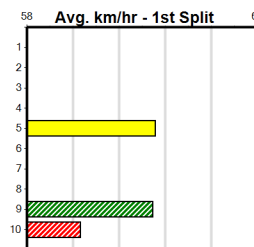

1

3:09PM

(VIC time)

Distance: 425m, Race Type: Maiden, Total Prizemoney: $2,535
1st: $1,680, 2nd: $520, 3rd: $260, 4th: $75

ULTIMATE RIOT (8) has been handily placed in all three runs to date and he is suitably drawn out wide. TEMPER TANTRUM (5) has the speed to cross and lead and she is getting stronger all the time. BOROUGH MAN (1) is a well bred type.

Watchdog Tips: **8** **5** **1** **2** **Bet:** Win 8

Form Box	Wgt	Dist	Track	Date	Time	BON	Margin	1st/2nd (Time)	PIR	Checked	Comment	W/R	Split 1	S/P	Grade	
1	BOROUGH MAN [M] $6.50															
	Well bred, drawn to get the breaks, threat															
	WF Dog Feb-22 Sire: FERNANDO BALE Dam: SUBLIME NEWS Trainer: Dawn Trickey (Eaglehawk)															
	Owner(s): D Gray															
	Winning Distances: < 300m (0) 300 - 399m (0) 400 - 499m (0) 500 - 599m (0) 600 - 699m (0) > 700m (0)															
	Winning Weights:															
	Last 3 wins NOT included above															
	Box History															
	<table border="1" style="width: 100%; border-collapse: collapse;"> <thead> <tr> <th>Bx</th> <th>1st</th> <th>2nd</th> <th>3rd</th> <th>4th</th> <th>5th</th> <th>6th</th> <th>7th</th> <th>8th</th> </tr> </thead> <tbody> <tr><td>1</td><td></td><td></td><td></td><td></td><td></td><td></td><td></td><td></td></tr> <tr><td>2</td><td></td><td></td><td></td><td></td><td></td><td></td><td></td><td></td></tr> <tr><td>3</td><td></td><td></td><td></td><td></td><td></td><td></td><td></td><td></td></tr> <tr><td>4</td><td></td><td></td><td></td><td></td><td></td><td></td><td></td><td></td></tr> <tr><td>5</td><td></td><td></td><td></td><td></td><td></td><td></td><td></td><td></td></tr> <tr><td>6</td><td></td><td></td><td></td><td></td><td></td><td></td><td></td><td></td></tr> <tr><td>7</td><td></td><td></td><td></td><td></td><td></td><td></td><td></td><td></td></tr> <tr><td>8</td><td></td><td></td><td></td><td></td><td></td><td></td><td></td><td></td></tr> <tr> <td>Prize Best</td> <td colspan="6"></td> <td colspan="2">$0 FSH</td> </tr> <tr> <td>Starts</td> <td colspan="6"></td> <td colspan="2">0-0-0-0</td> </tr> <tr> <td>Trk/Dts</td> <td colspan="6"></td> <td colspan="2">0-0-0-0</td> </tr> <tr> <td>APM</td> <td colspan="6"></td> <td colspan="2">0</td> </tr> </tbody> </table>															
	Prize Best Starts Trk/Dts APM															
2	PINK FLAMINGO [M] $10.00															
	Bred to have early speed, watch betting moves															
	BD Bitch Sep-22 Sire: FERAL FRANKY Dam: ZIPPING STORM Trainer: Lynette Anstee (Huntly)															
	Owner(s): S Borserio															
	Winning Distances: < 300m (0) 300 - 399m (0) 400 - 499m (0) 500 - 599m (0) 600 - 699m (0) > 700m (0)															
	Winning Weights:															
	Last 3 wins NOT included above															
	Box History															
	<table border="1" style="width: 100%; border-collapse: collapse;"> <thead> <tr> <th>Bx</th> <th>1st</th> <th>2nd</th> <th>3rd</th> <th>4th</th> <th>5th</th> <th>6th</th> <th>7th</th> <th>8th</th> </tr> </thead> <tbody> <tr><td>1</td><td></td><td></td><td></td><td></td><td></td><td></td><td></td><td></td></tr> <tr><td>2</td><td></td><td></td><td></td><td></td><td></td><td></td><td></td><td></td></tr> <tr><td>3</td><td></td><td></td><td></td><td></td><td></td><td></td><td></td><td></td></tr> <tr><td>4</td><td></td><td></td><td></td><td></td><td></td><td></td><td></td><td></td></tr> <tr><td>5</td><td></td><td></td><td></td><td></td><td></td><td></td><td></td><td></td></tr> <tr><td>6</td><td></td><td></td><td></td><td></td><td></td><td></td><td></td><td></td></tr> <tr><td>7</td><td></td><td></td><td></td><td></td><td></td><td></td><td></td><td></td></tr> <tr><td>8</td><td></td><td></td><td></td><td></td><td></td><td></td><td></td><td></td></tr> <tr> <td>Prize Best</td> <td colspan="6"></td> <td colspan="2">$0 FSH</td> </tr> <tr> <td>Starts</td> <td colspan="6"></td> <td colspan="2">0-0-0-0</td> </tr> <tr> <td>Trk/Dts</td> <td colspan="6"></td> <td colspan="2">0-0-0-0</td> </tr> <tr> <td>APM</td> <td colspan="6"></td> <td colspan="2">0</td> </tr> </tbody> </table>															
	Prize Best Starts Trk/Dts APM															
3	RIGHT SIDE UP [M] $12.00															
	Hails from a very strong dam line, watch betting															
	BK Dog Aug-22 Sire: BLACK MAGIC OPAL Dam: IT'S A WISH Trainer: Michael Chilcott (Heathcote)															
	Owner(s): G Sprod															
	Winning Distances: < 300m (0) 300 - 399m (0) 400 - 499m (0) 500 - 599m (0) 600 - 699m (0) > 700m (0)															
	Winning Weights:															
	Last 3 wins NOT included above															
	Box History