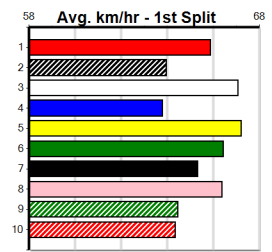

GRAY'S BENDIGO

Distance: 425m, Race Type: Grade 5, Total Prizemoney: $2,925
1st: $1,950, 2nd: $600, 3rd: $300, 4th: $75

TOP PAYER (5) returned to the winners list with a top 21.96 Warrnambool win and he will take a power of beating again. LEKTRA CARRY (3) is armed with a nice turn of foot and she will be on the pace throughout. DEEP PURPLE (2) has solid claims

Watchdog Tips: 5 3 2 4 Bet: Win 5

SHA TIN KING [5] Shows promise but this is harder, place best $10.00
WBK Dog Jan-22 Sire: ORSON ALLEN Dam: OUR MAGIC TURBO
Owner(s): SPIKEY (SYN), T Wark, S Evans
Trainer: Thomas Wark (Rushworth)
Winning Distances: < 300m (0) 300 - 399m (3) 400 - 499m (3) 500 - 599m (0) 600 - 699m (0) > 700m (0)
Box History table and Prize Best Starts table included.

DEEP PURPLE [5] Never headed at Geelong, can threaten again $7.50
BK Bitch Jan-21 Sire: BERNARDO Dam: STAR DESIRE
Owner(s): A Hayes
Trainer: Donna Knight (Talbot)
Winning Distances: < 300m (0) 300 - 399m (7) 400 - 499m (4) 500 - 599m (0) 600 - 699m (0) > 700m (0)
Box History table and Prize Best Starts table included.

LEKTRA CARRY [5] Good turn of foot, can find the rail early, danger $6.00
WBK Bitch Apr-22 Sire: FERNANDO BALE Dam: LEKTRA PERRY
Owner(s): P Lenehan
Trainer: Philip Lenehan (Toolong)
Winning Distances: < 300m (0) 300 - 399m (0) 400 - 499m (3) 500 - 599m (1) 600 - 699m (0) > 700m (0)
Box History table and Prize Best Starts table included.

BROADSIDE [5] Rarely runs a bad race here, must keep safe $8.00
F Dog Dec-20 Sire: KONOMI Dam: CALL ME BUBBLES
Owner(s): BEV AND DANIEL (SYN), B Pell, D Pell
Trainer: Daniel Pell (Toolleen)
Winning Distances: < 300m (0) 300 - 399m (1) 400 - 499m (9) 500 - 599m (0) 600 - 699m (0) > 700m (0)
Box History table and Prize Best Starts table included.

TOP PAYER [5] Back to his best at The Bool, hard to hold out $2.40
BK Dog Jan-21 Sire: LOCHINVAR MARLOW Dam: PUZZLES
Owner(s): E Christian
Trainer: Deb Carr (Minirera)
Winning Distances: < 300m (0) 300 - 399m (5) 400 - 499m (11) 500 - 599m (2) 600 - 699m (0) > 700m (0)
Box History table and Prize Best Starts table included.