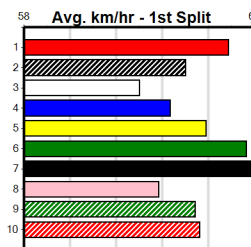

Bendigo

5

4:35PM

(VIC time)

AVARD CIVIL

Distance: 425m, Race Type: Mixed 4/5, Total Prizemoney: $3,360
1st: $2,250, 2nd: $690, 3rd: $345, 4th: $75

LAMIA MILA (7) has been enormous since resuming from a spell and she should be able to turn the tables on Mr. Consistent WRONG BIAS (1) who was able to capture the Pink Diamond sprint at Shepparton last week. HARTNEY (8) is well drawn

Watchdog Tips: **7** **1** **8** **4** **Bet:** Trifecta 1,7/1,7/5,6,8 ($10 - 166.67%)

Form	Box	Wgt	Dist	Track	Date	Time	BON	Margin	1st/2nd (Time)	PIR	Checked	Comment	WR	Split 1	S/P	Grade
WRONG BIAS [4] $2.80																
WF Dog Aug-21 Pink Diamond Champ, drawn to lead, danger																
Owner(s): A Connell Sire: FERNANDO BALE Dam: CAPTAIN JACKIE																
Trainer: David Kerr (Caldermeade)																
Winning Distances: < 300m (0) 300 - 399m (5) 400 - 499m (10) 500 - 599m (0) 600 - 699m (0) > 700m (0)																
Winning Weights: 28.6(3) 28.8(4) 28.9(4) 29.0(2) 29.2(1) 29.6(1)																
4th	(7)	29.1	450	WBL	R5	25-Apr-24	25.53	24.87	3.00L TROOPER TEARS (25.32)	Q/124	.	.	.	6.54	$5.00	SH
2nd	(8)	29.2	400	WGL	R6	30-Apr-24	22.45	22.27	0.75L SHORT AND STUMPY (22.40)	M/22	.	.	.	8.26	$3.90	FFA
4th	(8)	29.3	390	SHP	R6	13-May-24	22.25	21.99	3.75L RIENDO (21.99)	M/45	.	.	.	8.63	$4.00	S
5th	(3)	29.2	400	WGL	R6	21-May-24	23.00	22.56	6.50L EARLY SECRETS (22.56)	M/56	.	.	.	8.47	$3.60	FFA
3rd	(7)	28.8	400	WGL	R4	28-May-24	22.66	22.34	4.75L SHORT AND STUMPY (22.34)	M/54	.	.	.	8.60	$9.50	FFA
3rd	(4)	28.6	390	BAL	R3	31-May-24	22.17	21.79	5.50L LAMIA MILA (21.79)	Q/33	.	.	.	8.53	$12.10	S
2nd	(1)	28.8	390	BAL	R6	06-Jun-24	22.31	21.80	7.00L HOUSE OF TURBO (21.84)	Q/22	.	.	.	8.40	$3.90	SH
1st	(3)	28.9	390	SHP	R6	15-Jun-24	21.98	21.85	0.75L LAMIA MILA (22.02)	Q/12	.	SW	.	8.24	$33.50	GL
Last 3 wins NOT included above																
1st	(4)	28.6	410	HOR	R3	01-Mar-24	23.03	23.03	2.50L SPRING GONZALES (23.19)	Q/11	.	SW	.	10.12	$1.60	5H
1st	(1)	28.9	410	HOR	R6	08-Mar-24	23.07	22.92	1.00L HIDDEN STONES (23.14)	Q/11	.	SW	.	10.20	$1.60	5F
1st	(1)	28.8	400	WGL	R5	09-Apr-24	22.57	22.19	1.25L MY NEO (22.66)	Q/11	.	.	.	8.26	$2.20	FFA

Box	1st	2nd	3rd	4th	5th	6th	7th	8th
1	4	3						
2	2	4	2			2		
3	1	3			1			
4	4	1	2	1				
5	1	1					1	1
6			1			1	1	
7	1		2	1	1			
8	2	2						1

Prize Best Starts	$101325.00
Trk/Dts	23.85(1)-26/1/24
APM	49-15-14-7
	1-1-0-0
	70213

Form	Box	Wgt	Dist	Track	Date	Time	BON	Margin	1st/2nd (Time)	PIR	Checked	Comment	WR	Split 1	S/P	Grade
HIGHWAY [5] $21.00																
BK Dog Mar-22 Form has tapered off, may get crowded, tested																
Owner(s): D Petersen Sire: ASTON DEE BEE Dam: TIME NO MONEY																
Trainer: Aroha Hemingway (Rochester)																
Winning Distances: < 300m (0) 300 - 399m (3) 400 - 499m (1) 500 - 599m (0) 600 - 699m (0) > 700m (0)																
Winning Weights: 35.1(1) 35.7(1) 36.0(1) 36.6(1)																
5th	(8)	36.5	400	MTG	R11	09-May-24	23.58	23.01	5.50L ROCKET SUSIE (23.22)		.	.	.	11.14	$2.30	RW
1st	(2)	36.6	395	MBR	R6	12-May-24	22.74	22.08	0.05L BRIDGE THE GAP (22.74)	0	.	SAMP	.	5.10	$9.00	6
1st	(3)	36.0	390	SHP	R4	16-May-24	22.42	22.11	0.75L SOLID GROUND (22.46)	M/21	.	.	.	8.53	$9.40	6G
2nd	(3)	35.8	410	HOR	R4	21-May-24	23.46	23.21	1.00L GREEN FLASH (23.40)	M/44	.	.	.	10.45	$15.90	RWH
1st	(2)	35.7	400	MTG	R12	23-May-24	23.17	23.17	2.25L WANGLER (23.33)	0	.	.	.	10.82	$1.80	RW
F	(1)	35.6	410	HOR	R4	28-May-24	0.00	22.94	. CHASING HEARTS (23.03)	M/66	.	V3	.	12.58	$10.60	RWF
4th	(2)	36.4	525	MEA	R12	08-Jun-24	31.02	29.80	9.00L EVERGLADE (30.41)	M/1133	.	.	.	5.22	$14.80	5
8th	(3)	36.4	410	HOR	R10	11-Jun-24	24.59	23.42	11.00 BROADSIDE (23.86)	M/86	.	.	.	10.82	$58.80	5
Last 3 wins NOT included above																
1st	(3)	35.1	390	SHP	R2	20-Jan-24	22.18	21.80	5.00L AILEEN'S LAD (22.52)	Q/11	.	.	.	8.48	$1.30	M