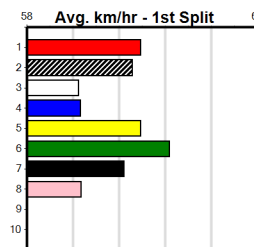

JARROD LARKIN CONCRETING

Distance: 500m, Race Type: Maiden, Total Prizemoney: $2,860
1st: $1,900, 2nd: $590, 3rd: $295, 4th: $75

GREYSYND SAMMY (5) has turned in some nice performances behind some gun prospects and he will find this easier. MISTY BLUE (2) has been placed in eight of 11 to date and she will be strong in the run home. ESPRESSO BABE (1) is nearing a win

Watchdog Tips: **5** **2** **1** **7** **Bet:** **Win 5**

1

ESPRESSO BABE [M] **Consistent to date, solid muster, can threaten** **$7.50**

BK Bitch Oct-21 Sire: MY REDEEMER Dam: MISS CAITLYN Trainer: David Keanelly (Marong)

Owner(s): I Feher

Winning Distances: < 300m (0) 300 - 399m (0) 400 - 499m (0) 500 - 599m (0) 600 - 699m (0) > 700m (0)

Winning Weights:

Run	Time	Dist	Track	Class	Date	Time	Margin	1st/2nd (Time)	PIR	Checked	Comment	W/R	Split 1	S/P	Grade
7th (8)	25.5	410	HOR	R2	11-Dec-23	23.84	23.21	9.00L CORTEZ BALE (23.24)	M/77				10.83	$14.20	M
7th (3)	25.3	500	BEN	R2	15-Dec-23	29.45	28.33	12.00 BUCK SHINES (28.65)	M/887				6.84	$24.50	MH
2nd (2)	25.1	425	BEN	R2	08-Feb-24	24.49	23.61	2.75L EXPRESS PACK (24.31)	M/752				6.79	$22.60	MH
7th (3)	25.3	425	BEN	R1	16-Feb-24	24.89	23.57	11.00 NORTH CAROLINA (24.16)	M/777				6.88	$26.20	MF
8th (3)	25.3	450	BAL	R2	26-Feb-24	26.40	25.58	8.00L LISA INTENTION (25.87)	M/645				7.25	$3.90	T3-M
2nd (2)	25.3	410	HOR	R1	21-May-24	23.76	23.21	3.25L LEGITIMATE (23.53)	M/22		SW		10.56	$9.00	M
2nd (2)	25.1	425	BEN	R2	31-May-24	24.49	23.72	2.50L LIFE'S LESSON (24.32)	Q/543				6.79	$4.90	M
5th (8)	24.9	390	BAL	R1	12-Jun-24	22.89	22.07	6.00L FLYING PETAL (22.48)	S/56				8.76	$12.30	M

Last 3 wins NOT included above

Box History

Bx	1st	2nd	3rd	4th	5th	6th	7th	8th
1								
2		3						
3								
4							2	1
5								
6								
7		2						
8					1			1

Prize Best $2920.00 NBT

Starts 12-0-6-0

Trk/Dts 1-0-0-0

APM 1520

2

MISTY BLUE [M] **Placed in eight of 11, early speed, danger** **$5.00**

BE Bitch Mar-22 Sire: SENNACHIE Dam: LIGHT VIEW Trainer: Sandra Elmes (Dunolly)

Owner(s): S Elmes

Winning Distances: < 300m (0) 300 - 399m (0) 400 - 499m (0) 500 - 599m (0) 600 - 699m (0) > 700m (0)

Winning Weights:

Run	Time	Dist	Track	Class	Date	Time	Margin	1st/2nd (Time)	PIR	Checked	Comment	W/R	Split 1	S/P	Grade
2nd (5)	24.7	410	HOR	R2	09-Apr-24	23.90	23.26	2.75L MISS MARY JO (23.72)	M/22				10.81	$7.80	MH
6th (7)	24.5	410	HOR	R3	16-Apr-24	23.85	23.10	10.00 YASH BALE (23.17)	M/88				10.84	$28.60	MF
2nd (1)	24.6	390	BAL	R1	12-May-24	22.63	22.15	1.5L SPICY MINX (22.54)	M/33				8.84	$2.60	T3-M
2nd (7)	24.3	450	BAL	R1	19-May-24	26.27	25.88	0.50L I'M CHEEKY (26.24)	S/444				6.80	$3.70	T3-M
2nd (3)	24.5	400	GEL	R1	23-May-24	23.03	22.37	3.00L BOMBSHELL BANJO (22.83)	S/53				8.82	$5.30	M
F (8)	24.3	410	HOR	R1	28-May-24	0.00	22.94	LEAP OF FAITH (23.27)	M/55		V3		11.75	$6.60	M
3rd (8)	24.7	450	SHP	R2	06-Jun-24	26.04	25.52	4.25L PAW XAVIER (25.75)	M/333		SW		6.84	$3.80	T3-M
3rd (3)	24.2	450	BAL	R2	09-Jun-24	26.04	25.55	7.00L PATRIOT BRADLEY (25.55)	M/464				6.86	$3.70	T3-M

Last 3 wins NOT included above

Box History

Bx	1st	2nd	3rd	4th	5th	6th	7th	8th
1		1						
2								
3		1	1					
4								
5		1						
6								
7		1				1		
8		2	1		1			

Prize Best $3220.00 FSTD

Starts 11-0-6-2

Trk/Dts 0-0-0-0

APM 2500