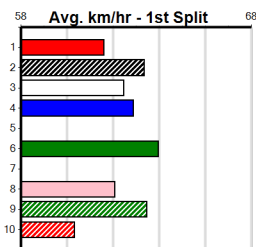

Bendigo

2

3:27PM

(VIC time)

HIP POCKET BENDIGO

Distance: 425m, Race Type: Maiden, Total Prizemoney: $2,535
1st: $1,680, 2nd: $520, 3rd: $260, 4th: $75

WELLERMAN (6) has been placed in three of four to date and he gets his chance to break through.
DARRA SAPPHIRE (3) is another who has been impressive to date and she will be in the firing line throughout. CORNHILL STORM (8) can race well fresh

Watchdog Tips: **6** **3** **8** **4** **Bet:** Box Quinella 3,6,8 ($10 for 333.33%)

	Form Box	Wgt	Dist	Track	Date	Time	BON	Margin	1st/2nd (Time)	PIR	Checked	Comment	WR	Split 1	S/P	Grade	
1	BOROUGH BOUND [M] Steadily placed on debut, may need more time $14.00																
	WBEBD Dog Feb-22 Sire: FERNANDO BALE Dam: SUBLIME NEWS Trainer: Dawn Trickey (Eaglehawk)																
	Owner(s): D Gray																
	Winning Distances: < 300m (0) 300 - 399m (0) 400 - 499m (0) 500 - 599m (0) 600 - 699m (0) > 700m (0)																
	Winning Weights:																
	3rd (4) 31.0 425 BEN R1 17-May-24 25.13 23.88 0.75L LITTLE TIC (25.09) Q/332 6.78 $8.60 M																
	Box History																
	<table border="1"> <thead> <tr><th>Bx</th><th>1st</th><th>2nd</th><th>3rd</th><th>4th</th><th>5th</th><th>6th</th><th>7th</th><th>8th</th></tr> </thead> <tbody> <tr><td>1</td><td></td><td></td><td></td><td></td><td></td><td></td><td></td><td></td></tr> <tr><td>2</td><td></td><td></td><td></td><td></td><td></td><td></td><td></td><td></td></tr> <tr><td>3</td><td></td><td></td><td></td><td></td><td></td><td></td><td></td><td></td></tr> <tr><td>4</td><td></td><td></td><td>1</td><td></td><td></td><td></td><td></td><td></td></tr> <tr><td>5</td><td></td><td></td><td></td><td></td><td></td><td></td><td></td><td></td></tr> <tr><td>6</td><td></td><td></td><td></td><td></td><td></td><td></td><td></td><td></td></tr> <tr><td>7</td><td></td><td></td><td></td><td></td><td></td><td></td><td></td><td></td></tr> <tr><td>8</td><td></td><td></td><td></td><td></td><td></td><td></td><td></td><td></td></tr> </tbody> </table>																
	Prize Best $260.00 NBT																
	Starts 1-0-0-1																
Trk/Dts 1-0-0-1																	
APM 208																	
Last 3 wins NOT included above																	
2	WHERE TO NEXT [M] Biks Capable but can make mistakes, place best $9.00																
	BK Dog Mar-22 Sire: RAW ABILITY Dam: UP THE AMOUNT Trainer: Julie Chilcott (Heathcote)																
	Owner(s): Greysynd Racing (SYN), W Owen, J Chilcott, A Long																
	Winning Distances: < 300m (0) 300 - 399m (0) 400 - 499m (0) 500 - 599m (0) 600 - 699m (0) > 700m (0)																
	Winning Weights:																
	2nd (2) 32.5 390 SHP R1 01-Apr-24 22.52 21.79 0.25L HARRY CHANA (22.50) M/22 8.64 $8.50 M																
	4th (8) 32.6 390 SHP R1 04-Apr-24 22.77 22.20 3.00L DEMON DAVEY (22.56) M/44 V3 8.62 $2.90 T3-M																
	ST (-) 32.1 425 BEN 19-Apr-24 25.12 1.5L Trial Not Cleared M/44 3of4 6.58 ST																
	ST (-) 32.7 450 SHP 13-May-24 26.24 7.00L Trial Cleared M/32 2of4 6.76 ST																
	(-) 32.7 450 SHP 13-May-24 26.24 7.00L Trial Cleared M/32 2of4 6.76																
2nd (6) 32.7 425 BEN R2 24-May-24 24.55 23.90 0.50L SILENT BEAST (24.53) M/322 6.80 $4.50 M																	
4th (2) 32.8 390 SHP R1 06-Jun-24 22.97 22.12 11.00 PAW HUNTER (22.20) M/65 8.70 $4.00 T3-M																	
5th (1) 32.4 390 SHP R1 13-Jun-24 23.10 22.17 14.00 BIG BOY CABANG (22.17) M/46 8.93 $3.40 T3-M																	
Box History																	
<table border="1"> <thead> <tr><th>Bx</th><th>1st</th><th>2nd</th><th>3rd</th><th>4th</th><th>5th</th><th>6th</th><th>7th</th><th>8th</th></tr> </thead> <tbody> <tr><td>1</td><td></td><td></td><td></td><td></td><td>1</td><td></td><td></td><td></td></tr> <tr><td>2</td><td></td><td>1</td><td></td><td>1</td><td></td><td></td><td></td><td></td></tr> <tr><td>3</td><td></td><td></td><td></td><td></td><td></td><td></td><td></td><td></td></tr> <tr><td>4</td><td></td><td></td><td></td><td></td><td></td><td></td><td></td><td></td></tr> <tr><td>5</td><td></td><td></td><td></td><td></td><td></td><td></td><td></td><td></td></tr> <tr><td>6</td><td></td><td>1</td><td></td><td></td><td></td><td></td><td></td><td></td></tr> <tr><td>7</td><td></td><td></td><td></td><td>1</td><td></td><td></td><td></td><td></td></tr> <tr><td>8</td><td></td><td></td><td>1</td><td>1</td><td></td><td></td><td></td><td></td></tr> </tbody> </table>																	
Prize Best $1525.00 NBT																	
Starts 7-0-2-1																	
Trk/Dts 2-0-1-0																	
APM 1153																	
Last 3 wins NOT included above																	
3	DARRA SAPPHIRE [M] Placed in three of four, good muster, danger $6.50																
	BK Bitch Dec-21 Sire: AZKABAN Dam: DARRA DAWNNE Trainer: Jenny Weber (Darraweit Guim)																
	Owner(s): A George