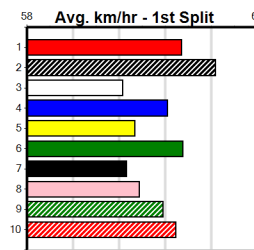

SPORTSBET HT2 (1-4 WINS)

Distance: 500m, Race Type: Restricted Win Heat, Total Prizemoney: $3,340
1st: $2,230, 2nd: $690, 3rd: $345, 4th: $75

PASSING (2) was a gutsy 28.37 winner here two runs back and she look very well graded again. CORNHILL PRINCE (1) has won two of four here and he is drawn to get all the breaks. HOT SHUFFLE (4) is racing with confidence at present.

Watchdog Tips: 2 1 4 6 Bet: Box Quinella 1,2,4 ($10 for 333.33%)

Form Box Wgt Dist Track Date Time BON Margin 1st/2nd (Time) PIR Checked Comment W/R Split 1 S/P Grade

CORNHILL PRINCE [5] Good record here, draw helps, main danger $4.60
Owner(s): S Gibson
Winning Distances: < 300m (0) 300 - 399m (0) 400 - 499m (1) 500 - 599m (3) 600 - 699m (0) > 700m (0)
Winning Weights: 32.6(1) 33.2(1) 33.7(2)

Box History
Bx 1st 2nd 3rd 4th 5th 6th 7th 8th
1 1 1 1 1
2 2 1 1
3
4 1
5 2 2 1
6 1 2
7 2 1 1
8 2 2 1 1
Prize Best $19100.00
Starts 28.24(2)-26/3/24
Trk/Dts 27-4-5-8
APM 4-2-0-0 10655

PASSING [4] Gutsy winner here two runs back, go close $2.80
Owner(s): A Tullio
Winning Distances: < 300m (0) 300 - 399m (0) 400 - 499m (3) 500 - 599m (1) 600 - 699m (0) > 700m (0)
Winning Weights: 26.5(1) 26.6(1) 26.7(1) 26.9(1)

Box History
Bx 1st 2nd 3rd 4th 5th 6th 7th 8th
1 1 1 1
2 1 1
3 1 1
4 1 1
5 1 1
6 1 1
7 1 1
8 1 1
Prize Best $11430.00
Starts 28.37(8)-24/5/24
Trk/Dts 15-4-3-1
APM 2-1-0-0 7566

SHAE SHAE CABANG [5] Needs to lead, lacking confidence, tough ask $14.00
Owner(s): G Berry
Winning Distances: < 300m (0) 300 - 399m (1) 400 - 499m (1) 500 - 599m (1) 600 - 699m (0) > 700m (0)
Winning Weights: 27.6(2) 28.6(1)

Box History
Bx 1st 2nd 3rd 4th 5th 6th 7th 8th
1 1 1 1 1 1
2 1 1 1 3 1
3 1 1 3 1
4 1 2 1 3 1
5 1 2 1 1 1
6 1 1 1 1
7 1 2 3
8 1 2 1 4
Prize Best $8900.00
Starts 28.43(8)-3/2/24
Trk/Dts 46-3-6-4
APM 10-1-2-0 2097

HOT SHUFFLE [5] Consistent type, racing well, can threaten $7.50
Owner(s): SCOTLAND (SYN), D Ireland, C Scott, A Scott, D Scott
Winning Distances: < 300m (0) 300 - 399m (0) 400 - 499m (3) 500 - 599m (0) 600 - 699m (0) > 700m (0)
Winning Weights: 33.5(1) 33.6(1) 33.7(1)

Box History
Bx 1st 2nd 3rd 4th 5th 6th 7th 8th
1 1 1 1 1 1
2 1 1 1 3 1
3 1 2 1 1 1
4 1 1 1 1 1
5 1 2 1 1 1
6 1 2 1 1
7 1 1 1 2
8 1 3 1 4
Prize Best $9960.00
Starts NBT
Trk/Dts 35-3-8-8
APM 1-0-0-1 3314

TREND SETTER [5] Back in form, draw is a worry, place claims $6.00
Owner(s): C King
Winning Distances: < 300m (0) 300 - 399m (1) 400 - 499m (2) 500 - 599m (1) 600 - 699m (0) > 700m (0)
Winning Weights: 31.3(1) 31.7(1) 32.7(1) 33.1(1)

Box History
Bx 1st 2nd 3rd 4th 5th 6th 7th 8th
1 1 1 1
2 2 2
3 1 1 1
4 1 2 1 1 1
5 1 1 1 1
6 1 1 1 1
7 1 1 3
8 1 1 1
Prize Best $10370.00
Starts FSTD
Trk/Dts 30-4-3-11
APM 0-0-0-0 4838