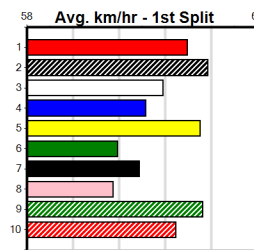

CAMPBELL'S COMMENTS

Distance: 425m, Race Type: Grade 5, Total Prizemoney: $2,925
1st: $1,950, 2nd: $600, 3rd: $300, 4th: $75

URANA ZOOM (2) is a talented speedster when fit and she should be primed to fire fresh. BLACK COMPASS (1) is racing with confidence and he will be on the pace from the outset. SWEET CAVIAR (5) is more than capable.

Watchdog Tips: 2 1 5 9 Bet: Win 2

BLACK COMPASS [5] Racing well, gets the gun run, main danger $3.60
Owner(s): BULLET (SYN), L Brown, B Brown
Sire: MY REDEEMER Dam: SHOUT OUT LOUD
Trainer: Brian Brown (Axdedale)

URANA ZOOM [5] Resuming, talented when fit, should fire $3.50
Owner(s): R Marriner
Sire: SUPERIOR PRODUCT Dam: MA'S PLUM JAM
Trainer: Reginald Marriner (Lalor)

REMO RODMAN [5] Placed in two of four here, place hope again $10.00
Owner(s): A Brown
Sire: FEAR ZAFONIC Dam: REMO GULLY
Trainer: Donna Knight (Talbot)

HARTLAND PRINCE [5] Steady record here, draw is a worry, tested $12.00
Owner(s): B Evans
Sire: ASTON DUKE Dam: TREY SMIDGE
Trainer: Jason Formosa (Heathcote)

SWEET CAVIAR [5] Can show early speed at times, must respect $8.00
Owner(s): D Baker
Sire: AUSSIE INFRARED Dam: JUSTIFY
Trainer: Garry George (Beulah)

1

2

3

4

5