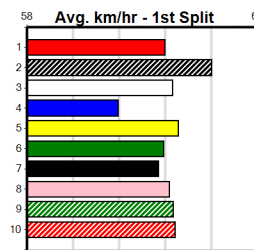

Bendigo

12

6:48PM

(VIC time)

PETER BROWN CUSTOM HOMES

Distance: 425m, Race Type: Grade 5, Total Prizemoney: $2,925
1st: $1,950, 2nd: $600, 3rd: $300, 4th: $75

BUCK SHINES (7) has been dominant in his past two at Shepparton and he owns a slick 23.95 PB here. MILITANT STORM (1) is a talented chaser when fit and she is expected to fire fresh. LEKTRA LYANNA (2) was ultra impressive at Mt. Gambier.

Watchdog Tips: **7** **1** **2** **8** **Bet:** **Win 7**

MILITANT STORM [5] Resuming, talented when fit, main danger **$3.40**
BD Bitch Nov-20 Sire: FERNANDO BALE Dam: MILITANT SPIRIT Trainer: Ken Hunt (Eaglehawk)
Owner(s): K Hunt
Winning Distances: < 300m (0) 300 - 399m (1) 400 - 499m (7) 500 - 599m (3) 600 - 699m (0) > 700m (0)
Winning Weights: 26.9(1) 27.1(1) 27.2(1) 27.3(1) 27.5(1) 27.6(1) 27.7(2) 28.0(1) 28.2(1) 28.4(1)

Pos	Box	Wgt	Dist	Track	Date	Time	BOB	Margin	1st/2nd (Time)	PIR	Checked	Comment	WR	Split 1	S/P	Grade
6th	(6)	27.9	525	MEA	R6	13-Jan-24	30.47	29.67	8.00L CAIN BALE (29.93)	M/5576	.	.	.	5.22	$61.40	5F
4th	(1)	27.9	525	MEA	R10	20-Jan-24	30.22	29.69	5.00L CRUISING DEBBIE (29.88)	Q/3344	.	.	.	5.12	$7.40	5
3rd	(4)	28.0	425	BEN	R4	26-Jan-24	23.99	23.85	2.25L WRONG BIAS (23.85)	M/3333	.	.	.	6.60	$12.60	5
5th	(3)	28.0	425	BEN	R3	02-Feb-24	24.30	23.67	6.00L BUMPY GOLD (23.89)	M/465	.	.	.	6.77	$3.40	5
4th	(5)	28.3	390	SHP	R11	26-Feb-24	22.52	21.99	4.50L BLAME SPENCER (22.21)	S/54	.	.	.	8.68	$2.60	5
5th	(4)	28.2	425	BEN	R5	08-Mar-24	24.55	23.69	8.00L CLASSY SHIFTER (24.00)	M/655	.	.	.	6.78	$1.50	5
4th	(3)	28.2	425	BEN	R3	28-Apr-24	24.39	23.58	2.50L GOGO SKYE (24.23)	M/544	.	.	.	6.71	$5.40	5
6th	(3)	28.0	425	BEN	R2	03-May-24	24.29	23.69	6.00L INTEX BALE (23.87)	M/444	.	.	.	6.64	$6.80	5

Last 3 wins NOT included above

1st	(7)	28.0	500	BEN	R6	20-Oct-23	28.02	27.59	0.05L BORNEO BRAVE (28.02)	M/122	.	SW	.	6.40	$22.10	5H
1st	(2)	28.2	500	BEN	R8	10-Nov-23	28.15	28.15	1.5L PEPPER RUSH (28.24)	M/111	.	.	.	6.43	$9.30	X45
1st	(1)	28.4	450	SHP	R7	04-Dec-23	25.30	25.20	1.00L BEAUTY ON FIRE (25.37)	M/111	.	SW	.	6.59	$5.70	X45

Box History

Box	1st	2nd	3rd	4th	5th	6th	7th	8th
1	2	1	1	1	2		1	
2	3	2		1	2	1		
3	2	1		2	2	2	1	1
4		3	1	1	1			
5	1	1		3	1			
6		1	2	1	1	1	1	
7	2	2		1	1		2	
8	1	6		1		1		

Prize Best Starts Trk/Dts APM: $46705.00, 23.89(5)-6/1/23, 64-11-17-4, 25-5-5-2, 4685