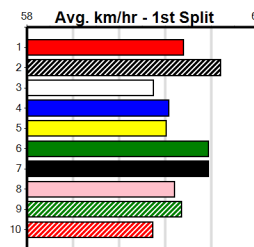

HANRAHAN PLUMBING

Distance: 500m, Race Type: Mixed 4/5, Total Prizemoney: $3,875
1st: $2,600, 2nd: $800, 3rd: $400, 4th: $75

BLACK OMBRE (1) returned to form with a top 30.08 Meadows win and he is drawn to lead throughout again. ART THE CLOWN (3) has a nice turn of foot and he will dial up the pressure in the middle stages. LEKTRA TRIGGER (8) is more than capable

Watchdog Tips: 1 3 8 5 Bet: Win 1

Race card for Black Ombre [5]. Back to his best at The Meadows, well drawn, yes. $2.80. Includes owner, sire, dam, winning distances, weights, and box history.

Race card for Scarlett's Gem (NSW)[5]. Strong winner last time, this is harder, place. $16.00. Includes owner, sire, dam, winning distances, weights, and box history.

Race card for Art the Clown [5]. Explodes soon after box rise, clear danger. $3.60. Includes owner, sire, dam, winning distances, weights, and box history.

Race card for Tom's Bourbski (NSW)[5] - *** SCRATCHED ***. $99.00. Includes owner, sire, dam, winning distances, weights, and box history.

Race card for Redeem This (SA)[5]. Solid muster, racing with confidence, respect. $9.00. Includes owner, sire, dam, winning distances, weights, and box history.