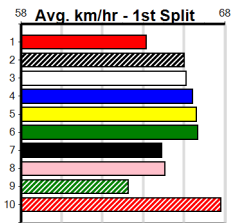

TOTAL CONTAINER SOLUTIONS

Distance: 525m, Race Type: Mixed 4/5, Total Prizemoney: $9,055
1st: $6,100, 2nd: $1,870, 3rd: $935, 4th: $150

Watchdog Tips: 0 0 0 0 Bet:

Main table containing race details for horses 1 through 10, including names, trainers, race dates, and performance metrics. Includes sub-tables for 'Winning Boxes' for each race.