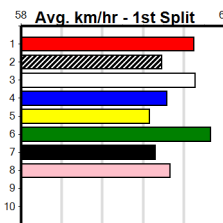

1	2	3	4	5	6	7	8
1	2						

SPORTSBET HT2

Distance: 600m, Race Type: Grade 5 Heat, Total Prizemoney: \$10,095
1st: \$6,800, 2nd: \$2,095, 3rd: \$1,050, 4th: \$150

5

7:59PM

(VIC time)

Watchdog Tips: 0 0 0 0 **Bet:** .