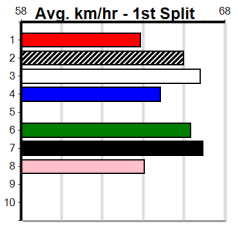

SPORTSBET HT1

Distance: 600m, Race Type: Grade 5 Heat, Total Prizemoney: $10,095
1st: $6,800, 2nd: $2,095, 3rd: $1,050, 4th: $150

4

7:40PM

(VIC time)

Watchdog Tips:

0 0 0 0

Bet:

Form	Box	Weight	Dist	Track	Date	Time	BON	Margin	1st/2nd (Time)	PIR	Checked	Comment	W/R	Split 1	S/P	Grade

1 VOSS ALI [5]
BK D Feb-22 BARCIA BALE SWEET AS EMM
Trainer: Brendan Pursell (Lara)
6th (5) 32.2 600 MEA R5 27-Apr-24 35.22 34.31 13.00LCONTAINER (34.31) M/6666 . . . . 9.62 $6.40 RWF
2nd (2) 32.3 600 MEA R5 11-May-24 34.67 34.45 0.10LROCK ME ROCCO (34.67) M/1111 . . SW . 9.09 $5.70 5H
1st (1) 32.2 650 SHP R13 10-Jun-24 37.51 36.94 1.00LHENRY INTENTION (37.57) M/1111 . . SW . 17.19 $4.30 RWH
2nd (6) 31.8 650 SHP R5 15-Jun-24 37.53 37.28 3.75LREITERATE (37.28) M/2222 . . . . 17.72 $30.10 GL
Owner(s): N Mugavin

Winning Boxes

1	2	3	4	5	6	7	8
1	2	3	4	5	6	7	8
1							1
Prize Best	$27,220.00						
Starts	34.51						
Trk/Dst	19-5-4-2						
APM	4-1-1-0						
	$17138						

2 AUNT VIRGINIA [5]
BD B Jan-22 FERNANDO BALE QUENA DEE AIR
Trainer: John Paraskevas (Pearcedale)
1st (1) 32.3 515 SAN R4 09-May-24 29.62 29.19 0.25LHERE COMES MILLI (29.63) M/8432 . . SW . 5.26 $2.60 SH
6th (7) 32.4 515 SAN R7 16-May-24 29.88 29.21 7.00LHERE COMES MILLI (29.39) S/8786 . . . . 5.26 $7.40 GRP1
1st (2) 32.0 450 TRA R6 31-May-24 24.90 24.90 6.50LBARRY BALE (25.36) M/1111 . . . . 6.63 $1.10 X45
2nd (8) 32.4 500 TRA R8 07-Jun-24 27.83 27.68 2.25LSWINDLED (27.68) M/222 . . . . 9.21 $1.40 X45
Owner(s): SPARKLE AND FADE (SYN), J Paraskevas, A Paraskevas

Winning Boxes

1	2	3	4	5	6	7	8
2	1	2	3	4	5	6	7
2	1	2	2	2	2		3
Prize Best	$70,208.00						
Starts	FSTD						
Trk/Dst	23-14-2-2						
APM	0-0-0-0						
	$35912						

ENG TRA 2024-06-21

3 FABS VEGETABLE [5]
BK D Jan-21 BERNARDO FABRIOLA ALLEN
Trainer: Thomas Dailly (Anakie)
2nd (4) 36.7 595 SAN R5 24-May-24 34.20 34.11 1.5LETHANOL VOLUME (34.11) S/3233 . . . . 9.32 $16.20 X45
7th (7) 37.2 595 SAN R7 30-May-24 35.44 34.85 8.50LETHANOL WATER (34.85) S/7777 . . . . 9.47 $14.70 X45
4th (5) 37.9 600 MEA R6 08-Jun-24 35.20 34.57 9.50LLURE OF KILKENNY (34.57) M/3234 . . . . 9.01 $13.30 X45
6th (7) 37.9 600 MEA R8 15-Jun-24 34.86 34.36 7.50LETHANOL WATER (34.36) S/8876 . . . . 9.32 $35.50 FFA
Owner(s): DAILLY GREYHOUND FARMS (SYN), G Dailly, T Dailly

Winning Boxes

1	2	3	4	5	6	7	8
3	2	3	1	1		2	3
Prize Best	$120,500.00						
Starts	34.36						
Trk/Dst	76-15-7-8						
APM	11-2-1-1						
	$16998						

4 VIDEO REFEREE [5]
BE D Mar-22 TOMMY SHELBY ART NOVEAU
Trainer: Angela Langton (Anakie)
2nd (8) 33.1 600 MEA R9 25-May-24 34.67 34.17 0.10LHENRY INTENTION (34.67) M/2111 . . . . 9.04 $13.20 5
3rd (3) 33.0 515 SAN R11 30-May-24 30.68 29.95 6.50LMEPUNGA ROBYN (30.26) M/8555 . . . . 5.33 $11.30 5
6th (6) 32.9 650 SHP R12 10-Jun-24 38.21 36.94 10.00LSHAKE AND BAKE (37.54) S/6666 . . . . 18.13 $7.10 RWH
6th (8) 32.8 600 MEA R7 15-Jun-24 35.33 34.36 11.00LGARRY STUN ON (34.60) M/6766 . . . . 9.31 $11.70 5
Owner(s): CHAMPAGNE PTN (SYN), S Smith, A Langton

Winning Boxes

1	2	3	4	5	6	7	8
1							1
Prize Best	$19,865.00						
Starts	NBT						
Trk/Dst	23-3-3-4						
APM	4-0-1-0						
	$13255						

5 *** VACANT BOX ***
Trainer:
Owner(s):

Winning Boxes

1	2	3	4	5	6	7	8
1	2	3	4	5	6	7	8
2							2
Prize Best	$84,648.13						
Starts	FSTD						
Trk/Dst	58-10-9-5						
APM	0-0-0-0						
	$21348