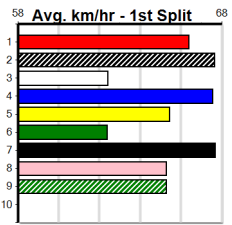

FERNANDO MICK AT STUD

Distance: 730m, Race Type: Mixed 4/5, Total Prizemoney: \$10,375
 1st: \$7,000, 2nd: \$2,150, 3rd: \$1,075, 4th: \$150

8

8:57PM

(VIC time)

Watchdog Tips:

0 0 0 0

Bet: