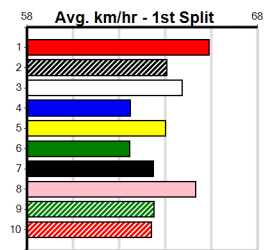

6

7

8

9

10

AMRON BOY AT STUD

Distance: 525m, Race Type: Grade 5, Total Prizemoney: \$8,785
1st: \$5,900, 2nd: \$1,820, 3rd: \$915, 4th: \$150

Watchdog Tips: