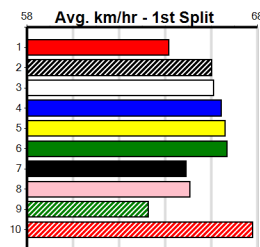

TOTAL CONTAINER SOLUTIONS

Distance: 525m, Race Type: Mixed 4/5, Total Prizemoney: $9,055
1st: $6,100, 2nd: $1,870, 3rd: $935, 4th: $150

Watchdog Tips: [ ] [ ] [ ] [ ] Bet: [ ]

ASTON LUCIANO (SA)[5]
LTF Dog Jun-21 Sire: SENNACHIE Dam: FABWIK
Owner(s): R Borda
Trainer: Ashlee Terry (Lara)
Winning Distances: < 300m (0) 300 - 399m (0) 400 - 499m (1) 500 - 599m (5) 600 - 699m (4) > 700m (0)
Winning Weights: 31.4(1) 31.8(1) 31.9(1) 32.0(1) 32.2(2) 32.3(1) 32.4(1) 32.5(1) 32.6(1)
Box History table and Prize Best Starts table included.

ALPHA ZULU [5]
RBD Dog Sep-21 Sire: ORSON ALLEN Dam: CYCLONE JEBEL
Owner(s): Alpha Zulu (SYN), S Thompson, S Crawley, J Brown
Trainer: Jason Thompson (Pearcedale)
Winning Distances: < 300m (0) 300 - 399m (0) 400 - 499m (10) 500 - 599m (6) 600 - 699m (0) > 700m (0)
Winning Weights: 33.9(1) 34.0(1) 34.2(1) 34.4(1) 34.6(4) 34.7(3) 34.8(2) 34.9(1) 35.1(1) 35.2(1)
Box History table and Prize Best Starts table included.

TANGELA BALE (NSW)[5]
BK Bitch Apr-21 Sire: DYNA VILLA Dam: QUAIL BALE
Owner(s): B Wheeler
Trainer: Robert Camilleri (Lara)
Winning Distances: < 300m (0) 300 - 399m (0) 400 - 499m (15) 500 - 599m (5) 600 - 699m (0) > 700m (0)
Winning Weights: 28.5(2) 28.6(1) 28.7(1) 28.8(1) 28.9(2) 29.0(1) 29.1(3) 29.2(1) 29.4(1) 29.5(1) 29.7(2) 29.8(1) 29.9(1)
Box History table and Prize Best Starts table included.

BUN STORM [4]
BK Bitch Jun-22 Sire: DROOPYS SYDNEY Dam: GYPSY BUN
Owner(s): G Dailly
Trainer: Thomas Dailly (Anakie)
Winning Distances: < 300m (0) 300 - 399m (0) 400 - 499m (1) 500 - 599m (4) 600 - 699m (0) > 700m (0)
Winning Weights: 27.7(2) 28.0(2) 28.5(1)
Box History table and Prize Best Starts table included.

FOLLOW THE BAND [5]
F Dog Apr-22 Sire: BERNARDO Dam: SHORE'S GIRL
Owner(s): T Sinnott
Trainer: Rebecca Gibbons (Avalon)
Winning Distances: < 300m (0) 300 - 399m (0) 400 - 499m (4) 500 - 599m (5) 600 - 699m (0) > 700m (0)
Winning Weights: 32.9(1) 33.0(2) 33.3(1) 33.6(1) 33.8(1) 34.2(2) 34.7(1)
Box History table and Prize Best Starts table included.