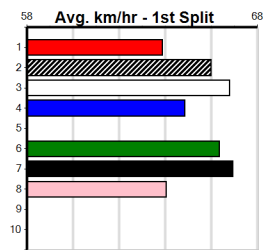

4

7:40PM

(VIC time)

Distance: 600m, Race Type: Grade 5 Heat, Total Prizemoney: $10,095
1st: $6,800, 2nd: $2,095, 3rd: $1,050, 4th: $150

Watchdog Tips:

Bet:

Table with columns: Form Box, Wgt, Dist, Track, Date, Time, BON, Margin, 1st/2nd (Time), PIR, Checked, Comment, WR, Split 1, S/P, Grade

VOSS ALI [5]
BK Dog Feb-22 Sire: BARCIA BALE Dam: SWEET AS EMM
Owner(s): N Mugavin
Trainer: Brendan Pursell (Lara)
Winning Distances: < 300m (0) 300 - 399m (0) 400 - 499m (1) 500 - 599m (2) 600 - 699m (2) > 700m (0)
Winning Weights: 32.1(1) 32.2(1) 32.3(1) 32.5(1) 32.8(1)
Race results table with columns: Rank, Dog, Date, Time, Margin, Sire, Dam, PIR, Checked, Comment, WR, Split 1, S/P, Grade

Box History table for Voss Ali with columns: Bx, 1st, 2nd, 3rd, 4th, 5th, 6th, 7th, 8th
Prize Best Starts Trk/Dts APM

AUNT VIRGINIA [5]
BD Bitch Jan-22 Sire: FERNANDO BALE Dam: QUENA DEE AIR
Owner(s): SPARKLE AND FADE (SYN), J Paraskevas, A Paraskevas
Trainer: John Paraskevas (Pearcedale)
Winning Distances: < 300m (0) 300 - 399m (0) 400 - 499m (8) 500 - 599m (6) 600 - 699m (0) > 700m (0)
Winning Weights: 31.2(1) 32.0(1) 32.3(5) 32.4(2) 32.5(3) 32.6(1) 32.8(1)
Race results table with columns: Rank, Dog, Date, Time, Margin, Sire, Dam, PIR, Checked, Comment, WR, Split 1, S/P, Grade

Box History table for Aunt Virginia with columns: Bx, 1st, 2nd, 3rd, 4th, 5th, 6th, 7th, 8th
Prize Best Starts Trk/Dts APM

FABS VEGETABLE [5]
BK Dog Jan-21 Sire: BERNARDO Dam: FABRIOLA ALLEN
Owner(s): DAILLY GREYHOUND FARMS (SYN), G Dailly, T Dailly
Trainer: Thomas Dailly (Anakie)
Winning Distances: < 300m (0) 300 - 399m (0) 400 - 499m (3) 500 - 599m (10) 600 - 699m (2) > 700m (0)
Winning Weights: 36.4(1) 37.1(1) 37.2(3) 37.4(3) 37.5(5) 37.7(2)
Race results table with columns: Rank, Dog, Date, Time, Margin, Sire, Dam, PIR, Checked, Comment, WR, Split 1, S/P, Grade

Box History table for Fabs Vegetable with columns: Bx, 1st, 2nd, 3rd, 4th, 5th, 6th, 7th, 8th
Prize Best Starts Trk/Dts APM

VIDEO REFEREE [5]
BE Dog Mar-22 Sire: TOMMY SHELBY Dam: ART NOUVEAU
Owner(s): CHAMPAGNE PTN (SYN), S Smith, A Langton
Trainer: Angela Langton (Anakie)
Winning Distances: < 300m (0) 300 - 399m (0) 400 - 499m (0) 500 - 599m (3) 600 - 699m (0) > 700m (0)
Winning Weights: 32.8(1) 32.9(1) 33.1(1)
Race results table with columns: Rank, Dog, Date, Time, Margin, Sire, Dam, PIR, Checked, Comment, WR, Split 1, S/P, Grade

Box History table for Video Referee with columns: Bx, 1st, 2nd, 3rd, 4th, 5th, 6th, 7th, 8th
Prize Best Starts Trk/Dts APM

*** VACANT BOX ***
Sire: Dam:
Owner(s):
Trainer:
Winning Distances: < 300m (0) 300 - 399m (0) 400 - 499m (0) 500 - 599m (0) 600 - 699m (0) > 700m (0)
Winning Weights:
Box History

5