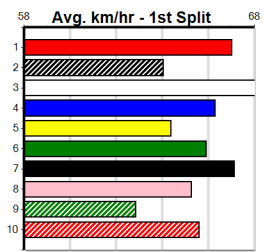

SHEPPARTON TO THE MEADOWS FINAL (1-4

Distance: 525m, Race Type: Restricted Win Final, Total Prizemoney: $9,055
1st: $6,100, 2nd: $1,870, 3rd: $935, 4th: $150

Watchdog Tips: [ ] [ ] [ ] [ ] Bet: [ ] [ ] [ ] [ ] [ ] [ ] [ ] [ ] [ ] [ ]

Table with columns: Form Box, Wgt, Dist, Track, Date, Time, BON, Margin, 1st/2nd (Time), PIR, Checked, Comment, W/R, Split 1, S/P, Grade

SHINY INK [5] BK Dog Jun-21 Sire: SHIMA SHINE Dam: SLINKY INKY Trainer: James Shaw (Seymour)
Owner(s): M Haines
Winning Distances: < 300m (0) 300 - 399m (0) 400 - 499m (5) 500 - 599m (0) 600 - 699m (0) > 700m (0)
Winning Weights: 31.2(3) 31.3(1) 31.8(1)
1st (1) 31.2 450 SHP R6 14-Mar-24 25.16 25.16 4.75L HAD A MISCHIEF (25.47) M/111 . . . 6.55 $2.30 X67
2nd (8) 31.0 515 SAP R3 24-Mar-24 29.79 29.45 2.25L FERNANDO GOMEZ (29.63) M/1222 . . . 5.11 $3.00 5
4th (6) 31.0 600 MEP R6 03-Apr-24 35.28 34.77 7.50L LET FLY (34.77) M/5555 . . . V7 9.32 $3.00 5
4th (1) 30.9 450 SHP R6 15-Apr-24 25.30 25.00 4.25L AFIRE (25.00) M/233 . . . 6.59 $6.50 X45
1st (2) 31.2 450 SHP R6 22-Apr-24 25.23 24.79 0.10L RENDO (25.24) S/322 . . . SW 6.90 $10.10 5H
3rd (6) 31.2 450 SHP R6 29-Apr-24 25.41 25.15 3.00L RENDO (25.21) M/553 . . . 7.00 $16.90 5F
6th (3) 31.4 450 WBL R6 13-Jun-24 25.79 25.20 8.50L LADY JULIA (25.20) M/677 . . . 6.71 $51.50 X45
1st (7) 31.8 450 SHP R6 17-Jun-24 25.17 25.17 1.00L SICK AND TIRED (25.24) M/511 . . . SW 6.58 $7.30 RWH
Last 3 wins NOT included above
1st (8) 31.3 450 SHP R3 02-Nov-23 25.42 25.42 1.5L JETSTREAM ICON (25.52) Q/111 . . . SW 6.66 $5.30 T3-M
1st (7) 31.2 450 SHP R7 29-Feb-24 25.17 25.17 2.00L BELSAR (25.30) Q/211 . . . SW 6.57 $6.10 X67

Box History table for SHINY INK with columns Bx, 1st, 2nd, 3rd, 4th, 5th, 6th, 7th, 8th and Prize Best Starts, Trk/Dts, APM.

DOLLAR SHORT [5] BK Dog May-22 Sire: NEED MY MONEYNOW Dam: SAINT WEST Trainer: Paul Radstock (Burnbank)
Owner(s): KRAMERICA (SYN), G Farrugia, W Gallagher
Winning Distances: < 300m (0) 300 - 399m (3) 400 - 499m (1) 500 - 599m (0) 600 - 699m (0) > 700m (0)
Winning Weights: 32.3(2) 32.4(1) 32.5(1)
3rd (6) 32.0 395 TRA R3 12-Apr-24 22.59 22.16 0.25L GOT VIBES (22.58) M/564 . . . 3.84 $2.20 X67F
5th (7) 32.0 450 BAL R10 17-Apr-24 26.00 25.13 6.50L ZIPPING MOFFAT (25.57) M/877 . . . 6.87 $19.70 5
6th (2) 32.1 410 HOR R5 23-Apr-24 23.70 23.26 4.25L BRIGHT MOON (23.41) M/76 . . . 10.87 $3.60 5
5th (8) 31.9 450 TRA R7 01-May-24 25.23 24.86 1.75L MILLARA'S MONEY (25.13) M/454 . . . 6.70 $2.80 5
1st (4) 32.5 395 TRA R5 15-May-24 22.26 22.19 1.75L INTER TRIGON (22.37) M/321 . . . 3.85 $3.30 5
8th (7) 33.1 425 BEN R12 31-May-24 24.77 23.72 11.00 IMANI (24.01) M/778 . . . 6.69 $13.00 5
2nd (1) 32.9 400 GEL R11 11-Jun-24 22.92 22.65 0.10L ESPECIAL BLONDE (22.92) M/62 . . . 8.68 $2.60 5
4th (6) 33.0 450 SHP R7 17-Jun-24 25.46 25.17 2.75L BLUE KERMARO (25.27) M/665 . . . 6.68 $16.10 RWH
Last 3 wins NOT included above
1st (2) 32.3 395 TRA R3 06-Mar-24 22.42 22.15 2.00L SKY BLAZER (22.55) S/764 . . . 4.00 $2.60 M
1st (4) 32.3 400 GEL R9 19-Mar-24 22.80 22.37 3.75L CORTEZ BALE (23.05) M/22 . . . SW 8.66 $3.00 X67
1st (3) 32.4 395 TRA R2 03-Apr-24 22.32 22.16 3.00L TRUE TEMPER (22.52) M/111 . . . 3.81 $2.80 X67H