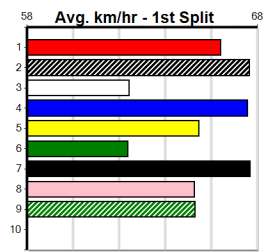

FERNANDO MICK AT STUD

Distance: 730m, Race Type: Mixed 4/5, Total Prizemoney: $10,375
1st: $7,000, 2nd: $2,150, 3rd: $1,075, 4th: $150

Watchdog Tips:

Bet:

Form Box Wgt Dist Track Date Time BON Margin 1st/2nd (Time) PIR Checked Comment WR Split 1 S/P Grade

OSANNA BALE (NSW)[5]
BK Bitch Jan-21 Sire: BARCIA BALE Dam: DYNA WESLYN
Owner(s): B Wheeler
Trainer: Daniel Gibbons (Avalon)
Winning Distances: < 300m (0) 300 - 399m (0) 400 - 499m (3) 500 - 599m (8) 600 - 699m (3) > 700m (0)
Winning Weights: 28.1(1) 28.3(1) 28.5(2) 28.6(1) 28.7(1) 28.9(2) 29.1(2) 29.2(1) 29.3(3)
Box History table and Prize Best Starts Trk/Dts APM.

DRILL SERGEANT [4] Biks
WBK Dog Jul-20 Sire: MY REDEEMER Dam: PRINCESS POUT
Owner(s): N Young
Trainer: Shane Drummond (Heathcote)
Winning Distances: < 300m (0) 300 - 399m (0) 400 - 499m (2) 500 - 599m (4) 600 - 699m (7) > 700m (2)
Winning Weights: 29.6(1) 30.2(2) 30.4(1) 30.5(3) 30.6(4) 30.9(2) 31.2(1) 31.5(1)
Box History table and Prize Best Starts Trk/Dts APM.

ELLA'S BABE [5]
BK Bitch Mar-22 Sire: MY BRO FABIO Dam: ELLA ENCHANTED
Owner(s): M Alati
Trainer: Brooke Ennis (Avalon)
Winning Distances: < 300m (0) 300 - 399m (0) 400 - 499m (0) 500 - 599m (2) 600 - 699m (1) > 700m (0)
Winning Weights: 30.7(1) 31.0(1) 31.1(1)
Box History table and Prize Best Starts Trk/Dts APM.

WILD CASH [5]
BK Dog Apr-21 Sire: MY REDEEMER Dam: FLYING SMOOTH
Owner(s): T Erenshaw
Trainer: Kim Erenshaw (Junction Village)
Winning Distances: < 300m (0) 300 - 399m (0) 400 - 499m (2) 500 - 599m (1) 600 - 699m (4) > 700m (1)
Winning Weights: 30.8(1) 30.9(2) 31.3(1) 31.4(1) 31.6(1) 31.7(1) 31.9(1)
Box History table and Prize Best Starts Trk/Dts APM.

LILLY INTENTION [5]
BK Bitch Mar-21 Sire: HARD STYLE RICO Dam: SHAE'S INTENTION
Owner(s): O'Neill Racing (SYN), T O'Neill, T O'Neill, T O'Neill, M O'Neill
Trainer: Maddison O'Neill (Pearcedale)
Winning Distances: < 300m (0) 300 - 399m (0) 400 - 499m (1) 500 - 599m (2) 600 - 699m (0) > 700m (2)
Winning Weights: 29.4(2) 29.6(1) 30.0(2)
Box History table and Prize Best Starts Trk/Dts APM.