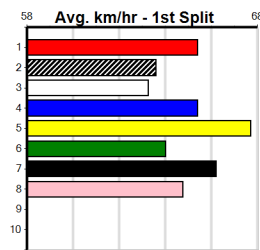

6

8:18PM

(VIC time)

Distance: 600m, Race Type: Grade 5 Heat, Total Prizemoney: $10,095
1st: $6,800, 2nd: $2,095, 3rd: $1,050, 4th: $150

Watchdog Tips:

Bet:

Form Box Wgt Dist Track Date Time BON Margin 1st/2nd (Time) PIR Checked Comment W/R Split 1 S/P Grade

Table for horse DESIRED PATH [5], including owner J Calyk, sire WHISKEY RIOT, dam VALLETTA MIST, and a list of race results with dates, times, and margins.

Box History and Prize Best Starts Trk/Dts APM for DESIRED PATH, showing performance across different box positions and prize details.

Table for horse MIGHTY QUINN [5], including owner SMSK Racing (SYN), sire SHIMA SHINE, dam SWIFT CURRENT, and a list of race results.

Box History and Prize Best Starts Trk/Dts APM for MIGHTY QUINN, showing performance across different box positions and prize details.

Table for horse THANK YOU TOMMY [5], including owner S Donlon, sire TOMMY SHELBY, dam SNOOKY, and a list of race results.

Box History and Prize Best Starts Trk/Dts APM for THANK YOU TOMMY, showing performance across different box positions and prize details.

Table for horse EXTREMELY POTENT [5], including owner BURGIN RACING (SYN), sire AUSSIE INFRARED, dam POTENT, and a list of race results.

Box History and Prize Best Starts Trk/Dts APM for EXTREMELY POTENT, showing performance across different box positions and prize details.

Table for horse ETHANOL EXTRA [5], including owner DAILLY GREYHOUND FARMS (SYN), sire DROOPYS SYDNEY, dam MY ETHANOL, and a list of race results.

Box History and Prize Best Starts Trk/Dts APM for ETHANOL EXTRA, showing performance across different box positions and prize details.