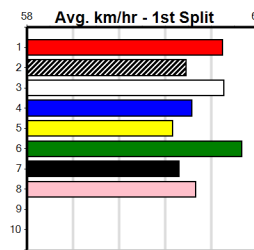

5

7:59PM

(VIC time)

Distance: 600m, Race Type: Grade 5 Heat, Total Prizemoney: $10,095
1st: $6,800, 2nd: $2,095, 3rd: $1,050, 4th: $150

Watchdog Tips:

Bet:

Form Box Wgt Dist Track Date Time BON Margin 1st/2nd (Time) PIR Checked Comment W/R Split 1 S/P Grade

1

TAMMY [5]
F Bitch Dec-20 Sire: ZAMBORA BROCKIE Dam: YOU BUG ME Trainer: David Mckenzie (Tynong North)
Owner(s): B Scanlan
Winning Distances: < 300m (0) 300 - 399m (1) 400 - 499m (0) 500 - 599m (2) 600 - 699m (2) > 700m (1)
Winning Weights: 27.9(1) 28.0(1) 28.2(1) 28.3(1) 28.4(1) 28.7(1)

Box	1st	2nd	3rd	4th	5th	6th	7th	8th
1								
2								
3								
4								
5								
6								
7								
8								

3rd (7) 28.6 595 SAP R5 22-Oct-23 34.79 34.16 2.25L ZINZAN CHOPPER (34.64) M/3344 . . . 9.35 $15.90 RWH
8th (2) 28.6 595 SAN R4 26-Oct-23 34.85 34.04 11.00 GET READY DORA (34.11) M/8888 . . . SW . 9.60 $11.20 RWF
5th (6) 28.8 640 SLE R8 12-Nov-23 37.40 36.50 13.00 YOUR COLOUR ROOM M/2255 . . . 6.15 $25.50 X45
2nd (7) 28.6 450 TRA R8 06-May-24 25.26 24.96 0.75L CINTA'S GIFT (25.21) M/3333 . . . 6.79 $4.40 T3-5
8th (6) 28.8 500 TRA R7 10-May-24 28.34 27.50 10.00 ERZA SCARLET (27.65) M/888 . . . 9.69 $3.60 5NP
4th (5) 28.2 525 MEP R11 29-May-24 30.80 29.92 3.75L LYRICAL CRIPPS (30.53) Q/2444 . . . 5.09 $5.50 T3-5
2nd (4) 28.1 600 MEP R7 05-Jun-24 34.50 34.47 0.50L GROOVEBIRD (34.47) Q/2222 . . . 8.99 $60.00 RWH
3rd (1) 28.4 600 MEA R2 15-Jun-24 34.66 34.36 2.75L GROOVEBIRD (34.47) Q/2233 . . . 9.03 $5.70 RWF

Last 3 wins NOT included above

1st (2) 28.7 660 BAL R7 12-Mar-23 38.35 38.35 2.50L LEDERHOSEN BOY (38.51) Q/1111 . . . 12.77 $2.60 RW
1st (3) 28.3 680 WGL R5 02-May-23 39.59 39.59 1.5L IDYLLIC EAGLE (39.69) Q/122 . . . SW . 18.44 $4.90 RW
1st (8) 27.9 715 SAP R4 28-May-23 42.07 42.07 3.00L RYEBUCK TEARS (42.28) S/2211 . . . 6.19 $9.90 X45

2

RAYA STAR [5]
BK Bitch Nov-21 Sire: AUSSIE INFRARED Dam: START A RIOT Trainer: Lisa Hellmuth (Pearcedale)
Owner(s): L Hellmuth
Winning Distances: < 300m (0) 300 - 399m (0) 400 - 499m (1) 500 - 599m (3) 600 - 699m (0) > 700m (0)
Winning Weights: 27.4(2) 27.6(1) 28.1(1)

Box	1st	2nd	3rd	4th	5th	6th	7th	8th
1								
2								
3								
4								
5								
6								
7								
8								

4th (2) 27.3 460 WGL R4 23-Apr-24 26.73 25.67 13.00 MY MARGOT (25.87) M/455 . . . SW . 6.83 $6.10 RWH
1st (1) 27.4 515 SAP R10 28-Apr-24 29.59 29.50 6.50L ICE ICE BABY (30.03) Q/1111 . . . 5.16 $2.00 6G
2nd (3) 27.0 525 MEA R10 04-May-24 30.40 29.61 2.00L FIGURE IT OUT (30.27) M/4334 . . . 5.18 $6.60 5
1st (4) 27.4 525 MEA R12 11-May-24 30.45 29.86 2.75L BUN TORNADO (30.64) M/3333 . . . 5.24 $4.70 5
2nd (5) 27.4 515 SAN R11 16-May-24 29.71 29.21 3.00L ASTON FIGARO (29.51) M/3222 . . . 5.19 $14.20 5
5th (7) 27.6 515 SAN R5 30-May-24 30.70 29.95 7.00L DESIRED PATH (30.24) S/5766 . . . 5.37 $13.10 5
3rd (1) 27.6 600 MEP R7 05-Jun-24 34.91 34.47 6.50L GROOVEBIRD (34.47) M/5333 . . . 9.20 $9.30 RWH
7th (3) 27.6 600 MEA R2 15-Jun-24 35.18 34.36 11.00 GROOVEBIRD (34.47) Q/3888 . . . 9.10 $8.60 RWF

Last 3 wins NOT included above

1st (7) 28.1 515 SAP R1 23-Nov-23 30.08 29.13 4.75L I'M A MUSTANG (30.40) M/6551 . . . SW . 5.29 $21.50 MSF
1st (1) 27.6 450 BAL R10 14-Apr-24 25.66 25.59 5.50L SHOCK AND AWE (26.03) M/111 . . . 6.61 $4.30 RW