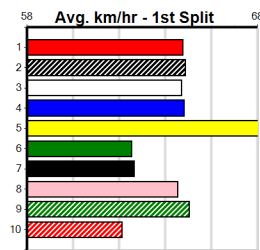

WESTLINK CONTAINER SALES

1

6:37PM

(VIC time)

Distance: 525m, Race Type: Mixed 6/7, Total Prizemoney: $8,785
1st: $5,900, 2nd: $1,820, 3rd: $915, 4th: $150

Watchdog Tips:

Bet:

Form	Box	Wgt	Dist	Track	Date	Time	BON	Margin	1st/2nd (Time)	PIR	Checked	Comment	WR	Split 1	S/P	Grade

CABAO NICKEL [7]

BK Bitch Jun-22 Sire: BEAST UNLEASHED Dam: CABAO
Owner(s): DAILLY GREYHOUND FARMS (SYN), G Dailly, T Dailly Trainer: Thomas Dailly (Anakie)
Winning Distances: < 300m (0) 300 - 399m (0) 400 - 499m (1) 500 - 599m (0) 600 - 699m (0) > 700m (0)
Winning Weights: 30.1(1)

5th (6)	29.6	525	MEP	R9	01-May-24	30.95	29.74	6.00L RUXTON FLAME (30.54)	M/5555	.	.	.	.	5.24	$17.80	X67H
2nd (1)	29.3	525	MEP	R10	08-May-24	30.51	29.86	3.75L GEANI BALE (30.25)	Q/2333	.	.	.	.	5.16	$2.80	X67
3rd (7)	29.5	525	MEA	R1	11-May-24	30.45	29.86	8.50L THIS TRAIN (29.86)	M/4433	.	.	.	.	5.21	$20.50	7
2nd (4)	29.3	525	MEA	R9	18-May-24	30.58	29.96	6.50L THIS TRAIN (30.16)	M/1122	.	.	.	.	5.12	$48.00	X67
6th (8)	29.3	525	MEA	R1	25-May-24	30.84	29.89	14.00 BLUE KERMARO (29.89)	M/4444	.	.	.	.	5.27	$7.70	7
2nd (8)	29.7	515	SAN	R1	30-May-24	30.39	29.95	0.50L AKELA JUDO (30.36)	Q/1111	.	.	W	.	5.19	$10.70	7
8th (1)	29.8	450	BAL	R2	06-Jun-24	26.42	25.14	15.00 MAVIS TOLMIE (25.44)	M/688	.	.	V3	W	6.74	$4.80	SH
3rd (8)	29.8	525	MEA	R1	15-Jun-24	30.84	29.58	10.00 SPELL ON YOU (30.14)	M/1242	.	.	.	.	5.12	$17.90	RW

Last 3 wins NOT included above

1st (2)	30.1	460	GEL	R4	23-Apr-24	25.77	25.73	3.5L CABAO MARBLE (26.00)	Q/111	.	.	SW	.	6.52	$6.80	M

Box History

Bx	1st	2nd	3rd	4th	5th	6th	7th	8th
1								
2	1					1		1
3								
4		1						
5					1			
6						1		
7			1	1				
8		1	1			1		1

Prize Best	$7310.00
Starts	NBT
Trk/Dts	14-1-3-2
APM	7-0-2-2
	6350

MISS MARY JO [6]

BE Bitch Mar-22 Sire: TOMMY SHELBY Dam: IVY WREN
Owner(s): BIG DREAMS (SYN), G Kenna, C Kelly, G Kenna, L Kelly Trainer: Colin Kelly (Warrnambool)
Winning Distances: < 300m (0) 300 - 399m (0) 400 - 499m (2) 500 - 599m (0) 600 - 699m (0) > 700m (0)
Winning Weights: 27.6(1) 28.3(1)

2nd (3)	27.5	410	HOR	R3	16-Apr-24	23.25	23.10	1.25L YASH BALE (23.17)	Q/21	.	.	.	.	10.39	$9.30	MF
2nd (1)	27.6	485	HOR	R4	23-Apr-24	27.50	27.27	2.25L FOR PETE'S SAKE (27.35)	Q/432	.	.	.	.	6.71	$3.60	X67H
6th (2)	27.7	485	HOR	R5	30-Apr-24	28.16	27.42	11.00 PASSING (27.42)	M/458	.	.	SW	.	6.69	$7.10	X67F
5th (8)	27.6	515	SAP	R11	13-May-24	30.61	29.81	7.50L PENNY INTENTION (30.10)	M/5766	.	.	.	.	5.30	$3.90	X67H
4th (7)	27.8	460	GEL	R2	17-May-24	26.33	25.87	5.50L WHATEVER HE SAID (25.97)	M/655	.	.	.	.	6.84	$7.50	7
3rd (6)	27.9	450	WBL	R5	23-May-24	25.52	25.15	5.50L IDYLLIC JAMES (25.15)	M/655	.	.	.	.	6.89	$22.50	X67
1st (2)	28.3	450	WBL	R5	30-May-24	25.71	25.49	0.75L MEMPHIS RAINS (25.75)	Q/22	.	.	.	.	6.73	$4.00	RW
2nd (2)	28.0	515	SAN	R2	06-Jun-24	29.87	29.50	2.75L SUPER NUGGET (29.68)	M/7432	.	.	.	.	5.31	$9.00	X67

Last 3 wins NOT included above

1st (1)	27.6	410	HOR	R2	09-Apr-24	23.72	23.26	2.75L MISTY BLUE (23.90)	Q/11	.	.	SW	.	10.55	$2.70	MH

Box History

Bx	1st	2nd	3rd	4th	5th	6th	7th	8th
1	1	1						
2	1	1		1		2		
3		1						
4								
5			1					
6			1			1		
7				1	1			
8								

Prize Best	$7925.00
Starts	FSH
Trk/Dts	14-2-3-2
APM	0-0-0-0
	6174