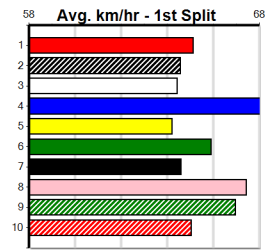

9

9:20PM

(VIC time)

SPORTSBET GREEN TICKS FINAL

Distance: 525m, Race Type: Grade 5 Final, Total Prizemoney: $9,055
1st: $6,100, 2nd: $1,870, 3rd: $935, 4th: $150

Watchdog Tips:

Bet:

Form Box	Wgt	Dist	Track	Date	Time	BON	Margin	1st/2nd (Time)	PIR	Checked	Comment	WR	Split 1	S/P	Grade

1

SWINDLED (SA)[4]
BK Dog Mar-21 Sire: AUSSIE INFRARED Dam: HEADLINE
Owner(s): L Hellmuth Trainer: Lisa Hellmuth (Pearcedale)
Winning Distances: < 300m (0) 300 - 399m (6) 400 - 499m (5) 500 - 599m (5) 600 - 699m (0) > 700m (0)
Winning Weights: 32.7(1) 33.2(2) 33.4(1) 33.5(1) 33.6(2) 33.7(3) 33.8(1) 33.9(2) 34.0(3)

Bx	1st	2nd	3rd	4th	5th	6th	7th	8th
1	2	2	1					
2	2	1	1	2				
3	2	1	2					
4	3	1		1	1			
5				1	1			
6		1	1	1			1	1
7	3		1					
8	4	1		1	1		1	2

Prize Best Starts Trk/Dts APM: $66185.00, 29.93(8)-27/4/24, 42-16-7-6, 7-3-1-0, 26272

2

KNOCKOUT NORM [4]
BK Dog Jan-22 Sire: FERAL FRANKY Dam: PICTOR LUCY
Owner(s): H Goss Trainer: Matthew Lanigan (Rowsley)
Winning Distances: < 300m (0) 300 - 399m (0) 400 - 499m (3) 500 - 599m (4) 600 - 699m (0) > 700m (0)
Winning Weights: 33.5(1) 33.8(2) 34.0(1) 34.2(1) 34.6(1) 34.8(1)

Bx	1st	2nd	3rd	4th	5th	6th	7th	8th
1	2	2	1					
2	2	1	1					
3								1
4	1		1	1	1	2		
5			1	1				
6		2		1		1	1	1
7								1
8	2	1	1	1				1

Prize Best Starts Trk/Dts APM: $34365.00, 30.08(2)-18/5/24, 31-7-6-5, 4-1-1-1, 19823

3

WREN BALE (NSW)[5]
BD Bitch May-22 Sire: CHRISTO BALE Dam: QUINA BALE
Owner(s): B Wheeler Trainer: Rebecca Gibbons (Avalon)
Winning Distances: < 300m (0) 300 - 399m (0) 400 - 499m (1) 500 - 599m (3) 600 - 699m (0) > 700m (0)
Winning Weights: 30.7(1) 30.8(1) 31.3(1) 32.1(1)

Bx	1st	2nd	3rd	4th	5th	6th	7th	8th
1	1	1	1					
2	2	1		1				
3					1			
4		1			1			
5								
6								
7	1		1					
8	1	1						1

Prize Best Starts Trk/Dts APM: $12115.00, 30.55(2)-2/3/24, 12-4-3-1, 7-1-3-1, 8743

4

ZIPPING GRYLLIS (NSW)[4]
BK Dog Feb-22 Sire: MY REDEEMER Dam: ZIPPING IVY
Owner(s): Hallinan Hallinan (SYN), M Hallinan, F Hallinan Trainer: Brooke Ennis (Avalon)
Winning Distances: < 300m (0) 300 - 399m (4) 400 - 499m (1) 500 - 599m (4) 600 - 699m (0) > 700m (0)
Winning Weights: 32.5(1) 32.6(1) 32.7(1) 32.9(1) 33.2(1) 33.3(1) 33.6(1) 33.9(1) 34.0(1)

Bx	1st	2nd	3rd	4th	5th	6th	7th	8th
1	1	1	1					
2	2	1				1		
3	1							
4	1	2			1			
5								
6	2							
7	1	2	1					
8	1	2			1			

Prize Best Starts Trk/Dts APM: $64433.57, 29.95(2)-2/3/24, 21-9-8-1, 3-2-1-0, 38976

5

YOGEN BALE (NSW)[3]
BK Dog Oct-21 Sire: FERAL FRANKY Dam: FANTA BALE
Owner(s): B Wheeler Trainer: Mark Delbridge (Balliang)
Winning Distances: < 300m (0) 300 - 399m (1) 400 - 499m (4) 500 - 599m (4) 600 - 699m (0) > 700m (0)
Winning Weights: 35.3(1) 35.4(1) 35.9(1) 36.0(4) 36.1(1) 36.3(1)

Bx	1st	2nd	3rd	4th	5th	6th	7th	8th
1	1	1	1					1
2	1	1			1	1		
3	1		2					1
4		1						
5	2	1						
6	2							
7				2	1			1
8	2	1		1	1			1

Prize Best Starts Trk/Dts APM: $41840.00, 30.09(3)-16/12/23, 28-9-4-2, 12-3-2-0, 23745