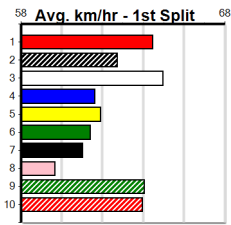

Sale

JOHN ELLIMAN REAL ESTATE

Distance: 435m, Race Type: Mixed 6/7, Total Prizemoney: $2,925
1st: $1,950, 2nd: $600, 3rd: $300, 4th: $75

3

5:24PM
(VIC time)

RUTHLESS SECRET (3) powered to the line in her top debut win at Shepparton and she appears to be a nice type. DR. NATASHA (4) resumes from a spell and she showed plenty of promise in her first prep. ROYAL PRIDE (2) is an impressive type.

Watchdog Tips: **3** **4** **2** **1** **Bet:** **Win 3**