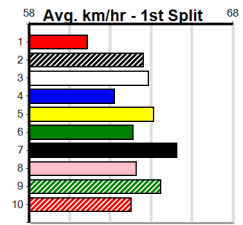

Sale

12

8:37PM

(VIC time)

FINDLAY AND WEYMOUTH PHARMACY V

Distance: 435m, Race Type: S/E Veteran, Total Prizemoney: \$2,925
 1st: \$1,950, 2nd: \$600, 3rd: \$300, 4th: \$75

DR. ANGELO (1) has been placed in seven of 12 here and he is drawn to make every post a winner. SPRING AMMO (3) can come out running and he will be in the top two or three throughout. BELLA SUGAR (5) is more than capable.