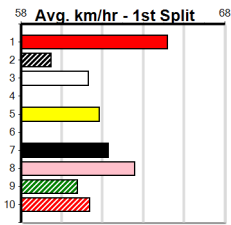

Track Record:

Distance	Time	Greyhound	Date Set
435m	24.030	WILD JAZZ	11-Feb-24
510m	28.487	DR. ASHER	05-Jun-24
640m	36.499	YOUR COLOUR ROOM	12-Nov-23

Sale

Sale

SPORTSBET HT1

Distance: 435m, Race Type: Maiden Heat, Total Prizemoney: \$2,535
1st: \$1,680, 2nd: \$520, 3rd: \$260, 4th: \$75