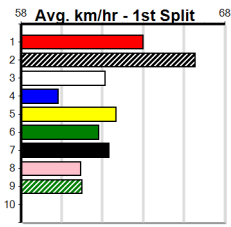

Sale

7
6:54PM
(VIC time)

CARMODY TYRE SERVICE (1-3 WINS)

Distance: 510m, Race Type: Restricted Win, Total Prizemoney: $3,340
1st: $2,230, 2nd: $690, 3rd: $345, 4th: $75

Watchdog Tips:

1 2 7 8

Bet:

Win 1