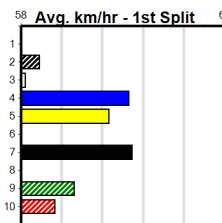

### Track Record:

Distance	Time	Greyhound	Date Set
435m	24.030	WILD JAZZ	11-Feb-24
510m	28.487	DR. ASHER	05-Jun-24
640m	36.499	YOUR COLOUR ROOM	12-Nov-23

# SPORTSBET HT2

Distance: 435m, Race Type: Maiden Heat, Total Prizemoney: \$2,535  
1st: \$1,680, 2nd: \$520, 3rd: \$260, 4th: \$75