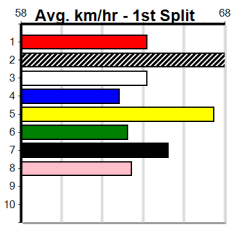

Sale

6
6:34PM
(VIC time)

GARRON HOMES - MARATHON ELECTRI

Distance: 435m, Race Type: Free For All, Total Prizemoney: $3,360
1st: $2,250, 2nd: $690, 3rd: $345, 4th: $75

SKINNY OLIVE (2) has a wonderful record here and she normally comes out running. DR. ASHER (6) recently broke the 510m track record here and he will get a nice cart across from the five early. DR. UNITED (4) is in great form at present.

Watchdog Tips: **2** **6** **4** **5** **Bet:** **Win 2**

Form	Box	Weight	Dist	Track	Date	Time	BON	Margin	1st/2nd (Time)	PIR	Checked	Comment	W/R	Split 1	S/P	Grade

1 DR. FARRAH [4] *Racing well but this is harder, prefer others*
BK B Jan-22 **BERNARDO** **SWEET DEMI** **$16.00**
Trainer: Kimberley McMahon (Darriman)
8th (1) 23.7 435 SLE R6 05-May-24 25.28 24.32 7.50LMAN OF COURAGE (24.78) M/488 . . . 5.35 $1.80 5
1st (1) 24.2 435 SLE R4 12-May-24 24.67 24.08 3.75SODA HAWK (24.92) M/111 . . . 5.32 $5.20 RWH
7th (2) 24.4 435 SLE R3 19-May-24 25.00 24.45 7.00SURF'S UP (24.54) M/124 . . . 5.26 $8.50 RWF
1st (1) 25.4 350 TRA R10 12-Jun-24 19.75 19.75 1.25LDAINTREE DAZZLER (19.83) M/22 . . . 6.52 $6.20 X45
Owner(s): DOCTORS KENNELS (SYN), J McMahon, J Gill

Winning Boxes

1	2	3	4	5	6	7	8	
3	1					1	1	
Prize		$13,725.00						
Best		24.46						
Starts		19-6-1-4						
Trk/Dst		9-2-0-3						
APM		$9085						

2 SKINNY OLIVE [1] *Comes out running, loves this track, go close*
BE B Mar-21 **BERNARDO** **TIDELINA** **$2.80**
Trainer: Des Douch (Maffra)
1st (7) 28.2 435 SLE R8 24-Jan-24 24.31 24.31 1.25LTANGELA BALE (24.38) M/111 . . . 5.08 $1.40 FFA
1st (4) 28.2 435 SLE R6 04-Feb-24 24.48 24.19 0.50LVOLKANOVSKI (24.50) M/111 . SW . 5.10 $3.10 S
1st (7) 28.6 400 WGL R6 06-Jun-24 22.39 22.39 1.25LDUNDEE SMOKEY (22.48) Q/11 . SW . 8.10 $2.00 SH
6th (1) 28.0 390 SHP R6 15-Jun-24 22.21 21.85 3.25LWRONG BIAS (21.98) M/55 . . . 8.37 $3.10 GL
Owner(s): D Haley

Winning Boxes

1	2	3	4	5	6	7	8	
1	3	2	2	2	6	5	3	
Prize		$110,512.50						
Best		24.22						
Starts		49-24-10-8						
Trk/Dst		11-5-2-2						
APM		$23747						

3 BLACK VIPER [3] *Airborne but the pace either side is a worry*
BK D Jun-21 **ASTON DEE BEE** **LADY PANDORA** **$8.00**
Trainer: Matthew Clark (Briagolong)
3rd (3) 33.1 435 SLE R8 26-May-24 24.57 24.46 1.75LQUEBEC BALE (24.46) M/333 . . . 5.35 $3.30 X45
1st (6) 33.1 435 SLE R10 02-Jun-24 24.37 24.37 3.00LROCKET BALE (24.57) M/411 . . . 5.46 $3.50 5
1st (8) 33.5 435 SLE R8 05-Jun-24 24.57 24.37 0.25LCANYA CHARISMA (24.59) S/622 . . . 5.38 $2.90 FFA
1st (6) 33.6 400 WGL R10 18-Jun-24 22.62 22.54 2.75LSMOOTH CRIMINAL (22.80) Q/11 . SW . 8.28 $3.00 5
Owner(s): D Peckham

Winning Boxes

1	2	3	4	5	6	7	8	
1	4		3	1			1	
Prize		$41,600.00						
Best		24.37						
Starts		48-14-7-9						
Trk/Dst		9-2-1-3						
APM		$16938