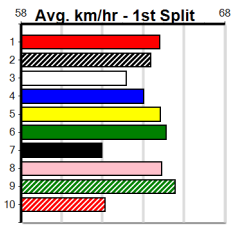

## 7:57PM

(VIC time)

Distance: 435m, Race Type: Grade 5, Total Prizemoney: \$2,925  
1st: \$1,950, 2nd: \$600, 3rd: \$300, 4th: \$75

DR. MARSHAL (5) has a good record here and he will find this easier than his most recent racing.  
DR. JETHRO (1) has been handily placed in his past two and he is drawn to get all the breaks.  
ZIPPING CLOONEY (4) has claims