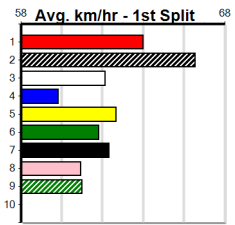

Sale

7
6:54PM
(VIC time)

CARMODY TYRE SERVICE (1-3 WINS)

Distance: 510m, Race Type: Restricted Win, Total Prizemoney: $3,340
1st: $2,230, 2nd: $690, 3rd: $345, 4th: $75

Watchdog Tips:

1

2

7

8

Bet:

Win 1