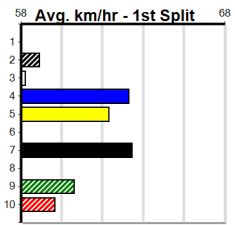

Sale

SPORTSBET HT2

Distance: 435m, Race Type: Maiden Heat, Total Prizemoney: $2,535
1st: $1,680, 2nd: $520, 3rd: $260, 4th: $75

2

5:07PM
(VIC time)

GOT FLAIR (8) has been solidly placed in all three runs to date and he looks suited in this event. SELECT MILLS (6) led for a long way on debut and she will be in the firing line throughout. PAW BHODI (7) should fire after a freshen up.

Watchdog Tips: **8** **6** **7** **1** **Bet:** **Win 8**