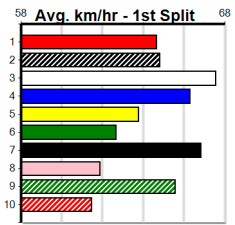

Sale

KCR CONVEYANCING

Distance: 435m, Race Type: Grade 5, Total Prizemoney: $2,925
1st: $1,950, 2nd: $600, 3rd: $300, 4th: $75

9

7:37PM
(VIC time)

DESCRIPTION (3) was placed in the G2 Ballarat Cup recently and he will be carving out time on the arm. BURN ALONG (4) has been luckless since resuming and he should be ready to fire. ORBIT BALE (2) can race well fresh.

Watchdog Tips: **3** **4** **2** **7** **Bet:** **Win 3**