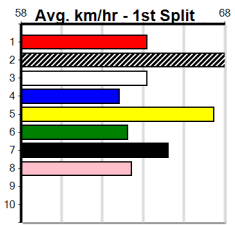

Sale

GARRON HOMES - MARATHON ELECTRI

Distance: 435m, Race Type: Free For All, Total Prizemoney: $3,360
1st: $2,250, 2nd: $690, 3rd: $345, 4th: $75

6
6:34PM
(VIC time)

SKINNY OLIVE (2) has a wonderful record here and she normally comes out running. DR. ASHER (6) recently broke the 510m track record here and he will get a nice cart across from the five early. DR. UNITED (4) is in great form at present.

Watchdog Tips:

2

6

4

5

Bet:

Win 2