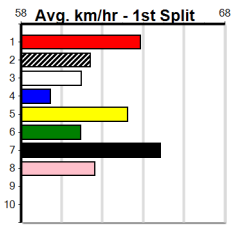

# RANFORDS MEATS (0-4 WINS) GDR

Distance: 640m, Race Type: Restricted Win, Total Prizemoney: \$5,940  
1st: \$4,040, 2nd: \$1,215, 3rd: \$610, 4th: \$75

**Watchdog Tips:** **1** **7** **8** **5** **Bet:** **Box Quinella 1,7,8 (\$10 for 333.33%)**