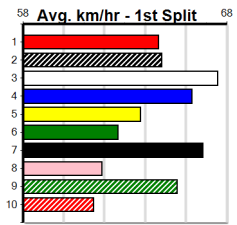

Sale

9
7:37PM
(VIC time)

KCR CONVEYANCING

Distance: 435m, Race Type: Grade 5, Total Prizemoney: $2,925
1st: $1,950, 2nd: $600, 3rd: $300, 4th: $75

Watchdog Tips: **3** **4** **2** **7** **Bet:** **Win 3**

DESCRIPTION (3) was placed in the G2 Ballarat Cup recently and he will be carving out time on the arm. BURN ALONG (4) has been luckless since resuming and he should be ready to fire. ORBIT BALE (2) can race well fresh.