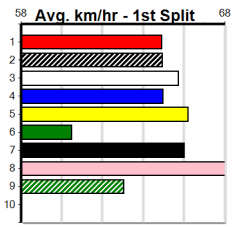

HEC WHYKES AUTOMOTIVE

Distance: 510m, Race Type: Mixed 4/5, Total Prizemoney: $3,875
1st: $2,600, 2nd: $800, 3rd: $400, 4th: $75

8
7:14PM
(VIC time)

KISAUNI (5) owns a slick 28.59 PB here and he can break up the field as he crosses through the first bend. YASH BALE (4) is showing loads of potential and he is armed with handy early speed. BROCKY SANDS (1) has a good record here

Watchdog Tips: **5** **4** **1** **8** **Bet:** **Win 5**

1 BROCKY SANDS [4] *Drawn to be on the pace throughout, threat* **$4.80**

F D Mar-20 ZAMBORA BROCKIE DUNDEE ALLY

Trainer: Leslie Hughes (Giffard)

1st	(2)	31.0	510	SLE	R5	26-May-24	28.85	28.85	0.75	LBIG TIMBER (28.90)	Q/111	.	.	SW	.	9.04	$21.30	5H
3rd	(5)	31.0	510	SLE	R5	02-Jun-24	29.17	28.83	2.75	LVOICE OF THUNDER (28.98)	M/333	.	.	.	.	9.45	$7.40	5F
6th	(7)	30.8	525	MEA	R11	08-Jun-24	30.67	29.80	13.00	LEXTREMELY POTENT (29.80)	M/4666	.	.	.	.	5.23	$17.10	5
4th	(7)	31.1	510	SLE	R8	16-Jun-24	29.43	28.62	12.00	L TANGELA BALE (28.64)	M/533	.	.	.	.	9.57	$66.10	X34

Owner(s): FIVE HAPPY CHAPS (SYN), L Hughes, J Maurilli-pullin, R Nimbs, G Elmore, D Haley

Winning Boxes							
1	2	3	4	5	6	7	8
3	1	3	1	1	1	2	
Prize Best	$45,079.11						
Starts	64-12-10-9						
Trk/Dst	13-2-3-1						
APM	$9148						

2 LAKEVIEW LASS [5] *Placed in three of four here, place hope again* **$10.00**

BE B Nov-20 BERNARDO LAKEVIEW MAISEY

Trainer: Luke Whelan (Metung)

3rd	(3)	31.7	510	SLE	R5	26-May-24	28.95	28.85	1.5L	BROCKY SANDS (28.85)	M/333	.	.	.	.	9.13	$12.30	5H
6th	(2)	31.8	510	SLE	R5	02-Jun-24	29.44	28.83	6.50	LVOICE OF THUNDER (28.98)	M/656	.	.	.	.	9.66	$6.50	5F
4th	(7)	32.2	460	WGL	R2	06-Jun-24	26.28	25.66	5.50	LASTON GOZO (25.91)	M/444	.	.	.	.	6.66	$10.60	SH
3rd	(3)	31.6	510	SLE	R4	16-Jun-24	29.28	28.62	2.25	LERZA SCARLET (29.12)	M/522	.	.	.	.	9.39	$4.20	5

Owner(s): Lakeview kennels (SYN), L Whelan, M Whelan, P Whelan

Winning Boxes							
1	2	3	4	5	6	7	8
1		2	1			2	3
Prize Best	$41,445.00						
Starts	54-9-13-11						
Trk/Dst	4-0-0-3						
APM	$3390						

3 OKAY BOOMER [5] *Capable but may get crowded early, risky* **$16.00**

BK B Mar-21 JESAULENKO KILTY JEWEL

Trainer: Matthew Clark (Briagolong)

5th	(2)	27.8	450	SHF	R7	20-May-24	25.78	25.27	4.00	L GOT A PRINCIPLE (25.50)	M/774	.	.	.	.	6.94	$13.00	5
8th	(3)	27.9	435	SLE	R7	02-Jun-24	25.42	24.37	9.50	L VALENCIA JIM (24.77)	M/558	.	.	.	.	5.38	$11.60	X45
3rd	(1)	27.8	510	SLE	R8	09-Jun-24	29.10	28.73	5.50	L TANGELA BALE (28.73)	M/333	.	.	.	.	9.41	$7.80	5
3rd	(8)	28.0	510	SLE	R7	16-Jun-24	29.13	28.62	7.50	L DAIN TREE DAZZLER (28.62)	S/444	.	.	.	.	9.36	$7.10	5

Owner(s): CHASIN DREAMS (SYN), D Graham, J Kerr, D Lock, S Kerr

Winning Boxes							
1	2	3	4	5	6	7	8
1	2	1	2	2	1		2
Prize Best	$62,890.00						
Starts	78-11-16-14						
Trk/Dst	7-0-0-5						
APM	$11274						

4 YASH BALE (NSW)[5] *Continues to impress, good muster, main danger* **$4.60**

BD D May-22 CHRISTO BALE QUINA BALE

Trainer: Rebecca Gibbons (Avalon)

1st	(6)	36.0	460	GEL	R7	25-May-24	25.72	25.62	7.00	L PERRY MARKER (26.18)	M/111	.	.	SW	.	6.66	$2.20	X67
1st	(5)	36.3	525	MEP	R6	29-May-24	30.36	29.92	1.75	L SPECTRE BUSTER (30.48)	S/6521	.	.	W	.	5.23	$3.00	5
3rd	(6)	36.2	525	MEA	R11	08-Jun-24	30.05	29.80	3.75	L EXTREMELY POTENT (29.80)	S/5433	.	.	.	.	5.24	$4.20	5
1st	(6)	35.9	525	MEA	R4	15-Jun-24	30.04	29.58	3.5L	L RAVEN PARROT (30.28)	M/1111	.	.	SW	W	5.09	$4.90	5

Owner(s): B Wheeler

Winning Boxes							
1	2	3	4	5	6	7	8
		1	1	3			
Prize Best	$16,040.00						
Starts	13-5-1-4						
Trk/Dst	0-0-0-0						
APM	$14097