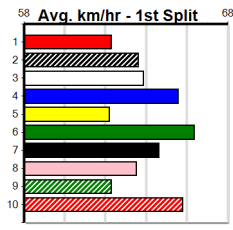

Sale

11

8:18PM

(VIC time)

ONTRAC MORTGAGE BROKING

Distance: 435m, Race Type: Grade 5, Total Prizemoney: \$2,925
1st: \$1,950, 2nd: \$600, 3rd: \$300, 4th: \$75

GAYLE BALE (6) is a powerful type when fit and she is expected to fire fresh. DR. DYLAN (1) is drawn to get all the breaks.