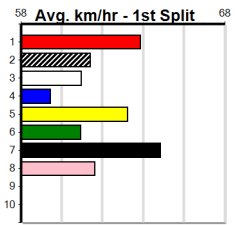

Sale

4

5:47PM

(VIC time)

RANFORDS MEATS (0-4 WINS) GDR

Distance: 640m, Race Type: Restricted Win, Total Prizemoney: \$5,940
1st: \$4,040, 2nd: \$1,215, 3rd: \$610, 4th: \$75

Watchdog Tips: **1** **7** **8** **5** **Bet:** **Box Quinella 1,7,8 (\$10 for 333.33%)**