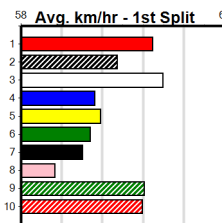

Sale

3

5:24PM

(VIC time)

JOHN ELLIMAN REAL ESTATE

Distance: 435m, Race Type: Mixed 6/7, Total Prizemoney: \$2,925

1st: \$1,950, 2nd: \$600, 3rd: \$300, 4th: \$75

SPRING COIN (10) looks the goods here, in good hands. RUTHLESS SECRET (3) powered to the line in her top debut win at Shepparton and she appears to be a nice type. DR. NATASHA (4) resumes from a spell and showed plenty of promise in her first prep.