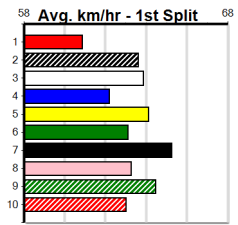

Sale

12
8:37PM
(VIC time)

FINDLAY AND WEYMOUTH PHARMACY V

Distance: 435m, Race Type: S/E Veteran, Total Prizemoney: $2,925
1st: $1,950, 2nd: $600, 3rd: $300, 4th: $75

DR. ANGELO (1) has been placed in seven of 12 here and he is drawn to make every post a winner.
SPRING AMMO (3) can come out running and he will be in the top two or three throughout. BELLA SUGAR (5) is more than capable.

Watchdog Tips: 1 3 5 7 **Bet:** Win 1