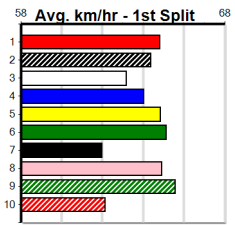

Sale
10
7:57PM
(VIC time)

BCS ACCOUNTING

Distance: 435m, Race Type: Grade 5, Total Prizemoney: $2,925
1st: $1,950, 2nd: $600, 3rd: $300, 4th: $75

DR. MARSHAL (5) has a good record here and he will find this easier than his most recent racing.
DR. JETHRO (1) has been handily placed in his past two and he is drawn to get all the breaks.
ZIPPING CLOONEY (4) has claims

Watchdog Tips: 5 1 4 8 Bet: Win 5