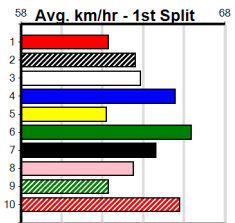

Sale

11

8:18PM

(VIC time)

ONTRAC MORTGAGE BROKING

Distance: 435m, Race Type: Grade 5, Total Prizemoney: $2,925
1st: $1,950, 2nd: $600, 3rd: $300, 4th: $75

Watchdog Tips:

6

2

1

8

Bet:

Win 6