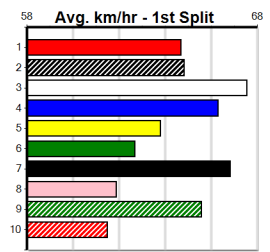

KCR CONVEYANCING

Distance: 435m, Race Type: Grade 5, Total Prizemoney: $2,925
1st: $1,950, 2nd: $600, 3rd: $300, 4th: $75

DESCRIPTION (3) was placed in the G2 Ballarat Cup recently and he will be carving out time on the arm. BURN ALONG (4) has been luckless since resuming and he should be ready to fire. ORBIT BALE (2) can race well fresh.

Watchdog Tips: 3 4 2 7 **Bet:** Win 3

Form Box	Wgt	Dist	Track	Date	Time	BON	Margin	1st/2nd (Time)	PIR	Checked	Comment	WR	Split 1	S/P	Grade
1															
INTEX BALE (NSW)[5] $10.00															
Down on confidence, rises in class, tested															
Trainer: Mark Delbridge (Balliang)															
Owner(s): B Wheeler															
Sire: DYNA VILLA Dam: HADEEL BALE															
Winning Distances: < 300m (0) 300 - 399m (0) 400 - 499m (5) 500 - 599m (0) 600 - 699m (0) > 700m (0)															
Winning Weights: 27.6(3) 27.7(2)															
4th (5)	27.6	390	BAL	R11	24-Apr-24	22.47	22.02	6.50L GAS LANTERN (22.02)	M/74	.	.	.	8.90	$6.30	5
1st (2)	27.6	425	BEN	R2	03-May-24	23.87	23.69	3.25L BRUTALITY (24.09)	M/111	.	SW	.	6.44	$2.80	5
1st (5)	27.7	410	HOR	R10	07-May-24	23.31	23.12	1.75L KRAKEN ACE (23.43)	M/22	.	.	.	10.39	$2.80	5
2nd (5)	27.6	435	SLE	R12	12-May-24	24.78	24.08	1.00L GEORGIE BALE (24.72)	M/721	.	.	.	5.41	$2.90	5
4th (8)	27.4	435	SLE	R9	19-May-24	24.62	24.45	2.75L LASSARD (24.45)	S/644	.	.	.	5.35	$4.70	X45
4th (4)	27.6	400	WGL	R10	28-May-24	22.97	22.34	7.00L NEED A PILOT (22.49)	M/44	.	.	.	8.62	$11.40	X45
4th (7)	27.6	450	WBL	R7	05-Jun-24	25.76	25.47	4.25L AMINAH (25.47)	M/333	.	.	.	6.67	$9.80	5
5th (4)	27.5	450	WBL	R7	13-Jun-24	25.62	25.20	3.5L FIREWORKS (25.39)	M/333	.	.	.	6.65	$5.10	5
Last 3 wins NOT included above															
1st (2)	27.6	400	GEL	R3	16-Jan-24	22.57	22.30	3.25L KEEP PAYING (22.78)	M/11	.	SW	.	8.49	$1.50	M
1st (4)	27.6	400	GEL	R5	05-Feb-24	22.88	22.66	1.00L ASTON TOMMY (22.95)	M/11	.	.	.	8.57	$4.20	7
1st (1)	27.7	400	GEL	R3	16-Feb-24	22.98	22.44	3.5L ASTON TRUMAN (23.21)	Q/11	.	.	.	8.52	$4.30	X67H

Box History								
Bx	1st	2nd	3rd	4th	5th	6th	7th	8th
1	1							
2	2							
3		2	1	1		1		
4	1		2	1	1			
5	1	1	1	2		1	1	1
6	1				1	1	1	1
7	1		2					
8		2	2	1				

Prize	$14735.00
Best Starts	NBT
Trk/Dts	32-5-7-6
APM	2-0-1-0
	7975

Form Box	Wgt	Dist	Track	Date	Time	BON	Margin	1st/2nd (Time)	PIR	Checked	Comment	WR	Split 1	S/P	Grade
2															
ORBIT BALE (NSW)[5] $9.00															
Resuming, talented when fit, can threaten															
Trainer: Mark Delbridge (Balliang)															
Owner(s): B Wheeler															
Sire: BARCIA BALE Dam: IVORIA BALE															
Winning Distances: < 300m (0) 300 - 399m (0) 400 - 499m (5) 500 - 599m (0) 600 - 699m (0) > 700m (0)															
Winning Weights: 36.6(1) 36.8(2) 36.9(1) 37.5(1)															
7th (6)	36.7	450	BAL	R2	27-Mar-24	25.94	24.85	6.00L RIE BALE (25.54)	M/677	.	.	.	6.81	$22.20	7
6th (4)	36.7	450	BAL	R3	03-Apr-24	25.97	25.18	8.00L HADWIN BALE (25.44)	S/877	.	W	.	6.79	$23.40	X67
1st (7)	36.8	400	GEL	R2	09-Apr-24	22.60	22.46	3.25L CHESTER CAMPBELL (22.81)	M/21	.	.	.	8.54	$5.00	X67H
1st (5)	36.8	460	GEL	R5	16-Apr-24	25.83	25.83	9.00L ASTON MARCAY (26.43)	M/111	.	.	.	6.57	$3.30	X67
1st (4)	36.9	400	GEL	R9	19-Apr-24	22.49	22.37	8.00L PERFECT TONIGHT (23.03)	Q/11	.	SW	.	8.42	$2.40	X67F
1st (6)	36.6	460	GEL	R5	26-Apr-24	26.40	25.57	1.75L RAPIDFIRE DENZEL (26.51)	M/311	.	.	.	6.64	$1.60	5
4th (2)	36.7	450	BAL	R5	02-May-24	25.84	25.09	5.00L ASPERITAS (25.50)	S/474	.	.	.	6.64	$5.10	5
8th (3)	36.6	450	WBL	R8	09-May-24	26.09	25.27	9.50L NAVY BLUE BUZZ (25.44)	M/667	.	.	.	6.90	$30.00	X45
Last 3 wins NOT included above															
1st (8)	37.5	400	GEL	R9	05-Feb-24	22.85	22.66	1.5L ASTON LUTON (22.94)	M/22	.	.	.	8.61	$4.50	M