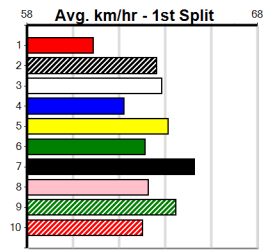

Sale
12
8:37PM
(VIC time)

FINDLAY AND WEYMOUTH PHARMACY

Distance: 435m, Race Type: S/E Veteran, Total Prizemoney: $2,925
1st: $1,950, 2nd: $600, 3rd: $300, 4th: $75

DR. ANGELO (1) has been placed in seven of 12 here and he is drawn to make every post a winner. SPRING AMMO (3) can come out running and he will be in the top two or three throughout. BELLA SUGAR (5) is more than capable.

Watchdog Tips: **1** **3** **5** **7** **Bet:** **Win 1**

1

DR. ANGELO [5] **Drops in class, gets the gun run, yes** **$3.60**
BK Dog Jan-20 Sire: BERNARDO Dam: DR. KLAAS
Owner(s): DOCTORS KENNELS (SYN), J McMahon, J Gill Trainer: Judith McMahon (Darriman)
Winning Distances: < 300m (0) 300 - 399m (2) 400 - 499m (8) 500 - 599m (1) 600 - 699m (0) > 700m (0)
Winning Weights: 29.8(1) 29.9(1) 30.0(1) 30.2(1) 30.4(1) 30.8(1) 30.9(1) 31.0(1) 31.4(1) 31.6(1) 31.9(1)

Post	Time	Dist	Track	Date	Time	Margin	1st/2nd (Time)	PIR	Checked	Comment	WR	Split 1	S/P	Grade
4th (1)	33.2	435	SLE	R12	21-Apr-24	25.11	24.40	6.00L DR. OLIVIA (24.71)	M/664			5.39	$5.60	5
5th (7)	33.3	435	SLE	R4	28-Apr-24	24.99	24.19	7.50L ONE'S OBSESSION (24.48)	S/555			5.47	$10.80	VET
5th (5)	32.6	395	TRA	R11	03-May-24	22.37	21.81	7.00L MY NEO (21.89)	M/445			3.85	$76.50	VET
2nd (6)	32.8	435	SLE	R6	22-May-24	24.82	24.63	1.75L LAKEVIEW DOZER (24.70)	M/543			5.40	$3.20	X45
2nd (7)	32.8	435	SLE	R6	27-May-24	24.43	24.27	2.25L NEED YOU NOW (24.27)	M/322			5.33	$4.70	X45
2nd (3)	32.5	435	SLE	R12	02-Jun-24	24.85	24.37	1.75L DASHER BALE (24.74)	M/232			5.36	$3.60	5
4th (4)	33.1	435	SLE	R12	09-Jun-24	24.82	24.34	5.50L LAKEVIEW BENNY (24.46)	M/565			5.40	$2.80	5
7th (2)	33.8	395	TRA	R8	17-Jun-24	22.70	21.97	5.00L SASSY SWAN (22.36)	M/788			3.84	$2.70	SH

Last 3 wins NOT included above

1st (6)	31.9	500	TRA	R6	26-Jan-23	27.77	27.77	0.50L YOUR COLOUR ROOM	Q/111			9.07	$6.30	X45
1st (5)	29.8	400	WGL	R11	23-Apr-23	22.93	22.49	0.50L LAKEVIEW ROSIE (22.97)	M/51			8.68	$3.90	5
1st (6)	30.8	395	TRA	R6	31-May-23	22.36	22.25	1.25L ASHLEY HOOK (22.45)	M/111		SW	3.75	$45.00	X45

Box History

Bx	1st	2nd	3rd	4th	5th	6th	7th	8th
1	1	2	1	1	3	1	1	1
2	4	1	3	1				2
3	2	6	2	1	1	1		1
4	1	1	5	2	1			
5	1		5	2	1	1		1
6	3	2	1	1	2	3		1
7		1	2	1	3	1	3	
8	3	2	1	2	1	2		

Prize Best Starts Trk/Dts APM $47289.38 NBT 92-11-18-18 12-0-5-2 3474