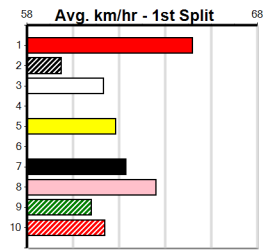

Sale

SPORTSBET HT1

1
4:42PM

(VIC time)

Distance: 435m, Race Type: Maiden Heat, Total Prizemoney: $2,535
1st: $1,680, 2nd: $520, 3rd: $260, 4th: $75

ROSCOE BALE (1) has been solidly placed in all three runs to date and he is drawn to get the gun run. HE'S A ROCK (8) showed improvement at Warragul and he will get plenty of room early on. BARRETOS (4) is a well bred type.

Watchdog Tips: **1** **8** **4** **6** **Bet:** Box Quinella 1,4,8 ($10 for 333.33%)

Form Box	Wgt	Dist	Track	Date	Time	BON	Margin	1st/2nd (Time)	PIR	Checked	Comment	WR	Split 1	S/P	Grade		
1	ROSCOE BALE (NSW)[M] $2.60																
	Placed in all three runs to date, hard to hold out																
	WBK Dog May-22 Sire: ALLEN DEED Dam: WANNA ALLEN Trainer: Daniel Gibbons (Avalon)																
	Owner(s): B Wheeler																
	Winning Distances: < 300m (0) 300 - 399m (0) 400 - 499m (0) 500 - 599m (0) 600 - 699m (0) > 700m (0)																
	Winning Weights:																
	3rd (4) 30.5 400 GEL R1 01-Jun-24 23.32 22.41 4.00L WINTER BALE (23.05) M/44 8.90 $9.80 M																
	2nd (3) 29.9 390 WBL R1 05-Jun-24 22.55 21.96 0.25L XENI BALE (22.54) M/21 8.81 $3.40 M																
	2nd (7) 30.6 410 HOR R1 18-Jun-24 23.64 23.08 3.00L LILYDALE (23.44) M/22 10.47 $4.70 M																
	Last 3 wins NOT included above																
2	ASTON RICHIE [M] $8.00																
	Better for the run on debut, place claims																
	RBD Dog Jan-22 Sire: ASTON DEE BEE Dam: ASTON CORINNA Trainer: Graeme Jose (Catani)																
	Owner(s): R Borda																
	Winning Distances: < 300m (0) 300 - 399m (0) 400 - 499m (0) 500 - 599m (0) 600 - 699m (0) > 700m (0)																
	Winning Weights:																
	6th (3) 33.2 435 SLE R1 16-Jun-24 26.29 24.37 21.00 DAINTREE ASTER (24.88) M/777 5.49 $5.20 M																
	Last 3 wins NOT included above																
	3	GAZING COLLINDA [M] $12.00															
		Steadily placed on debut, may need it easier															
F Bitch May-22 Sire: ASTON DEE BEE Dam: AUDACIOUS BELL Trainer: Samuel Tyler (Boisdale)																	
Owner(s): S Tyler																	
Winning Distances: < 300m (0) 300 - 399m (0) 400 - 499m (0) 500 - 599m (0) 600 - 699m (0) > 700m (0)																	
Winning Weights:																	
3rd (1) 29.7 435 SLE R1 16-Jun-24 25.41 24.37 7.50L DAINTREE ASTER (24.88) M/444 5.39 $6.80 M																	
Last 3 wins NOT included above																	
4		BARRETOS [M] $6.00															
		Well bred, would have trialed here, watch betting															
	WBE Dog Nov-22 Sire: AUSSIE INFRARED Dam: POISE Trainer: Matthew Clark (Briagolong)																
	Owner(s): Loganzara (SYN), B Clark, L Okeeffe																
	Winning Distances: < 300m (0) 300 - 399m (0) 400 - 499m (0) 500 - 599m (0) 600 - 699m (0) > 700m (0)																
	Winning Weights:																
	Last 3 wins NOT included above																
	5	SOMERTON JUNE [M] $9.00															
		Well supported on debut, can atone, place															
		BK Bitch Dec-22 Sire: MY REDEEMER Dam: SOMERTON ROSE Trainer: Michael Delaney (Cobains)															
Owner(s): M Delaney																	
Winning Distances: < 300m (0) 300 - 399m (0) 400 - 499m (0) 500 - 599m (0) 600 - 699m (0) > 700m (0)																	
Winning Weights:																	
4th (6) 23.7 435 SLE R1 19-Jun-24 25.45 24.41 7.00L COLLINDA LAW (24.97) M/244 5.37 $4.40 M																	
Last 3 wins NOT included above																	

Box History

Bx	1st	2nd	3rd	4th	5th	6th	7th	8th
1								
2								
3		1						
4				1				
5								
6								
7			1					
8								
Prize Best						$1300.00		
Starts						3-0-2-1		
Trk/Dts						0-0-0-0		
APM						1300		

Box History

Bx	1st	2nd	3rd	4th	5th	6th	7th	8th
1								
2								
3						1		
4								
5								
6								
7								
8								
Prize Best						$0.00		
Starts						NBT		
Trk/Dts						1-0-0-0		
APM						1-0-0-0		0

Box History

Bx	1st	2nd	3rd	4th	5th	6th	7th	8th
1								
2								
3			1					
4								
5								
6								
7								
8								
Prize Best						$260.00		
Starts						NBT		
Trk/Dts						1-0-0-1		
APM						1-0-0-1		260

Box History

Bx	1st	2nd	3rd	4th	5th	6th	7th	8th
1								
2								
3								
4								
5								
6								
7								
8								
Prize Best						$0		
Starts						FSH		
Trk/Dts						0-0-0-0		
APM						0-0-0-0		0

Box History

Bx	1st	2nd	3rd	4th	5th	6th	7th	8th
1								
2								
3								
4								
5								
6					1			
7								
8								
Prize Best						$75.00		
Starts						NBT		
Trk/Dts						1-0-0-0		
APM						1-0-0-0		75