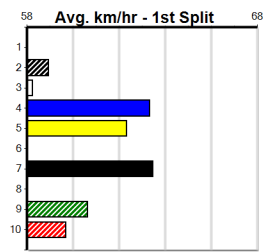

Sale

2

5:07PM

(VIC time)

SPORTSBET HT2

Distance: 435m, Race Type: Maiden Heat, Total Prizemoney: $2,535
1st: $1,680, 2nd: $520, 3rd: $260, 4th: $75

GOT FLAIR (8) has been solidly placed in all three runs to date and he looks suited in this event.
SELECT MILLS (6) led for a long way on debut and she will be in the firing line throughout. PAW
BHODI (7) should fire after a fresher up.

Watchdog Tips: **8** **6** **7** **1** **Bet:** Win 8

Form Box Wgt Dist Track Date Time BON Margin 1st/2nd (Time) PIR Checked Comment W/R Split 1 S/P Grade

1

SOMERTON KAREN [M] Dam line has produced some classy types **$6.50**
BK Bitch Dec-22 Sire: MY REDEEMER Dam: SOMERTON ROSE
Owner(s): M Delaney Trainer: Michael Delaney (Cobains)
Winning Distances: < 300m (0) 300 - 399m (0) 400 - 499m (0) 500 - 599m (0) 600 - 699m (0) > 700m (0)
Winning Weights:

Bx	1st	2nd	3rd	4th	5th	6th	7th	8th
1								
2								
3								
4								
5								
6								
7								
8								

Prize Best $0
Starts FSH 0-0-0-0
Trk/Dts 0-0-0-0
APM 0

Last 3 wins NOT included above

2

DR. DIABLO [M] Placed in only one of 14 to date, prefer others **$21.00**
BK Dog May-21 Sire: ASTON KIMETTO Dam: BLUE SURFONIC
Owner(s): DOCTORS KENNELS (SYN), J McMahon, J Gill Trainer: Marcus McMahon (Darriman)
Winning Distances: < 300m (0) 300 - 399m (0) 400 - 499m (0) 500 - 599m (0) 600 - 699m (0) > 700m (0)
Winning Weights:

Bx	1st	2nd	3rd	4th	5th	6th	7th	8th
1								
2								1
3			1		1			1
4							1	1
5							1	1
6						1	2	
7						1		
8						1		1

Prize Best $160.00
Starts NBT 14-0-0-1
Trk/Dts 8-0-0-1
APM 128

Last 3 wins NOT included above

3

MORE CAKE [M] Steady on debut, needs more time, tested **$16.00**
BD Bitch Feb-22 Sire: ZAMBORA BROCKIE Dam: SHE'S A BLAZIN'
Owner(s): R Whitford Trainer: Robert Whitford (Yarram)
Winning Distances: < 300m (0) 300 - 399m (0) 400 - 499m (0) 500 - 599m (0) 600 - 699m (0) > 700m (0)
Winning Weights:

Bx	1st	2nd	3rd	4th	5th	6th	7th	8th
1								
2								
3								
4								
5							1	
6								
7								
8								

Prize Best $0.00
Starts NBT 1-0-0-0
Trk/Dts 1-0-0-0
APM 0

Last 3 wins NOT included above

4

AUDACIOUS FANG [M] Can show early speed at times, place claims **$10.00**
BK Dog Sep-21 Sire: MAGIC SPRITE Dam: AUDACIOUS GRACE
Owner(s): K Wainwright Trainer: Paul Galea (Rosedale)
Winning Distances: < 300m (0) 300 - 399m (0) 400 - 499m (0) 500 - 599m (0) 600 - 699m (0) > 700m (0)
Winning Weights:

Bx	1st	2nd	3rd	4th	5th	6th	7th	8th
1								
2					1			
3				1		1		
4	1							
5		1						
6						1		
7		1		2				
8	1					1		

Prize Best $2805.00
Starts NBT 11-0-2-2
Trk/Dts 4-0-0-0
APM 2323

Last 3 wins NOT included above

5

HIGH CONTACT [M] No luck on debut, can improve, place hope **$7.50**
BE Dog Nov-21 Sire: BAROOGA BRETT Dam: BALKAN DOTTI
Owner(s): P Garrick Trainer: Bethany Garrick (Devon Meadow)
Winning Distances: < 300m (0) 300 - 399m (0) 400 - 499m (0) 500 - 599m (0) 600 - 699m (0) > 700m (0)
Winning Weights:

Bx	1st	2nd	3rd	4th	5th	6th	7th	8th
1								
2								
3								
4								
5						1		
6								
7								
8								

Prize Best $0.00
Starts FSH 1-0-0-0
Trk/Dts 0-0-0-0
APM 0

Last 3 wins NOT included above