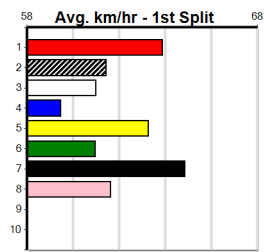

Sale
4
5:47PM
(VIC time)

RANFORDS MEATS (0-4 WINS) GDR

Distance: 640m, Race Type: Restricted Win, Total Prizemoney: $5,940
1st: $4,040, 2nd: $1,215, 3rd: $610, 4th: $75

TANNER TIME (1) was a strong 34.75 Meadows winner last time and he looks very well graded in this event. RUBEN RHODE (7) has been consistent to date and he just needs a little luck early on. MY SLICK RICK (8) will get a nice cart across early.

Watchdog Tips: **1** **7** **8** **5** **Bet:** Box Quinella 1,7,8 ($10 for 333.33%)

Form Box	Wgt	Dist	Track	Date	Time	BON	Margin	1st/2nd (Time)	PIR	Checked	Comment	WR	Split 1	S/P	Grade
1															
TANNER TIME [6]															
Impressive last time, has the good draw, yes $2.40															
BK Dog Jan-22 Sire: BENALI Dam: LOUD LANA Trainer: Shane Richer (Boolarra)															
Owner(s): G Kearns															
Winning Distances: < 300m (0) 300 - 399m (0) 400 - 499m (0) 500 - 599m (1) 600 - 699m (1) > 700m (0)															
Winning Weights: 33.9(1) 34.3(1)															
5th (1)	34.1	515	SAP	R1	05-May-24	30.45	29.71	4.25L STAR BRIE (30.16)	M/5444				5.39	$5.90	M
1st (2)	34.3	515	SAP	R2	13-May-24	30.14	29.81	5.50L JASPER'S JACKPOT (30.49)	M/4411				5.28	$9.80	M
2nd (1)	34.3	595	SAP	R2	20-May-24	35.03	34.20	5.50L MAHOGANY (34.65)	M/2222				9.49	$3.00	RW
7th (1)	34.1	600	MEP	R9	29-May-24	35.46	34.84	9.00L BOUNDING CHIEF (34.85)	M/7777				9.56	$4.60	X67
4th (2)	34.0	650	SHP	R12	10-Jun-24	37.62	36.94	1.25L SHAKE AND BAKE (37.54)	M/4444				17.92	$44.10	RWH
1st (6)	33.9	600	MEA	R9	15-Jun-24	34.75	34.36	0.50L LIVEABLE (34.78)	M/2222				9.21	$17.40	X67
Last 3 wins NOT included above															
Box History															
Bx	1st	2nd	3rd	4th	5th	6th	7th	8th							
1															
2	1														
3															
4															
5															
6	1														
7															
8															
Prize Best	$10195.00														
Starts	6-2-1-0														
Trk/Dts	0-0-0-0														
APM	9131														

2															
BOMB QUEEN [7]															
Poor record but is a strong type, place hope $12.00															
BK Bitch Mar-22 Sire: SHIMA SHINE Dam: JD BOMBSHELL Trainer: Loren Dalziel (Longwarry)															
Owner(s): L Dalziel															
Winning Distances: < 300m (0) 300 - 399m (0) 400 - 499m (1) 500 - 599m (0) 600 - 699m (0) > 700m (0)															
Winning Weights: 26.5(1)															
6th (1)	26.3	450	SHP	R5	25-Apr-24	25.91	25.30	9.00L PEAKY CONE (25.30)	Q/887				6.85	$30.30	X67
4th (7)	26.3	450	TRA	R5	29-Apr-24	26.00	25.66	2.00L DR. GLACIER (25.86)	Q/576				6.87	$59.10	T3-RW
4th (4)	26.4	450	TRA	R5	06-May-24	25.44	24.96	7.00L LAMIA FAWN (24.96)	M/244				6.73	$27.90	T3-RW
5th (3)	26.8	510	SLE	R7	22-May-24	29.79	29.10	10.00 LAKEVIEW JAN (29.10)	M/775				9.93	$8.30	X67
3rd (7)	26.8	460	WGL	R3	30-May-24	26.64	25.91	2.00L NEVER AROUND (26.50)	M/565				6.78	$33.80	T3-7
3rd (7)	26.4	460	WGL	R9	04-Jun-24	26.67	26.11	2.00L GARY ON STILTS (26.54)	Q/254				6.67	$19.10	T3-7
3rd (3)	26.4	595	SAP	R2	10-Jun-24	35.14	34.47	5.50L FACETIOUS (34.78)	Q/4333				9.60	$24.60	RW
7th (1)	26.0	715	SAP	R5	17-Jun-24	43.25	42.62	9.50L SMOLDERING DECAY (42.62)	M/5778				6.39	$114.40	RW
Last 3 wins NOT included above															
1st (2)	26.5	460	WGL	R1	22-Feb-24	26.61	25.88	2.50L TAKE A CARNATION (26.77)	Q/112				6.69	$4.30	M
Box History															
Bx	1st	2nd	3rd	4th	5th	6th	7th	8th							
1															
2	1														
3															
4															
5															
6															
7															
8															
Prize Best	$4355.00														
Starts	FSTD														
Trk/Dts	39-1-1-9														
APM	0-0-0-0