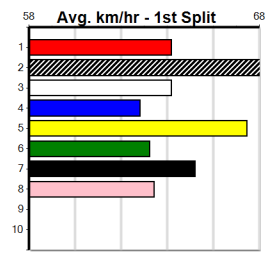

Sale
6
6:34PM

GARRON HOMES - MARATHON ELECTRICAL

Distance: 435m, Race Type: Free For All, Total Prizemoney: $3,360
1st: $2,250, 2nd: $690, 3rd: $345, 4th: $75

SKINNY OLIVE (2) has a wonderful record here and she normally comes out running. DR. ASHER (6) recently broke the 510m track record here and he will get a nice cart across from the five early. DR. UNITED (4) is in great form at present.

Watchdog Tips: 2 6 4 5 **Bet:** Win 2

DR. FARRAH [4] **$16.00**

BK Bitch Jan-22 **Sire: BERNARDO** **Dam: SWEET DEMI** **Trainer: Kimberley McMahon (Darriman)**

Owner(s): DOCTORS KENNELS (SYN), J McMahon, J Gill

Winning Distances: < 300m (0) 300 - 399m (4) 400 - 499m (2) 500 - 599m (0) 600 - 699m (0) > 700m (0)

Winning Weights: 23.2(1) 23.8(2) 24.0(1) 24.2(1) 25.4(1)

Run	Wgt	Dist	Track	Date	Time	BOB	Margin	1st/2nd (Time)	PIR	Checked	Comment	WR	Split 1	S/P	Grade
2nd (6)	24.3	510	SLE	R5	24-Mar-24	29.19	28.72	3.5L DR. QUEENIE (28.96)	M/122	.	.	.	9.15	$12.70	RWF
3rd (8)	24.1	460	WGL	R2	02-Apr-24	26.00	25.54	4.75L WHIPPING IT (25.67)	Q/122	.	.	.	6.49	$9.90	RWH
3rd (6)	24.3	435	SLE	R12	07-Apr-24	24.74	24.50	0.25L FERGUS BALE (24.73)	M/333	.	.	.	5.30	$2.70	5
1st (2)	24.0	395	TRA	R12	01-May-24	22.01	21.88	0.75L MYALL PRAWN (22.05)	M/211	.	SW	.	3.79	$2.30	5NP
8th (1)	23.7	435	SLE	R6	05-May-24	25.28	24.32	7.50L MAN OF COURAGE (24.78)	M/488	.	.	.	5.35	$1.80	5
1st (1)	24.2	435	SLE	R4	12-May-24	24.67	24.08	3.75L SODA HAWK (24.92)	M/111	.	.	.	5.32	$5.20	RWH
7th (2)	24.4	435	SLE	R3	19-May-24	25.00	24.54	7.00L SURF'S UP (24.54)	M/124	.	.	.	5.26	$8.50	RWF
1st (1)	25.4	350	TRA	R10	12-Jun-24	19.75	19.75	1.25L DAINTREE DAZZLER (19.83)	M/22	.	.	.	6.52	$6.20	X45

Last 3 wins NOT included above

1st (7)	23.8	350	HVL	R2	04-Feb-24	19.42	18.76	2.50L BIG BOY CABANG (19.59)	M/1	.	.	.	6.59	$2.20	M
1st (8)	23.2	435	SLE	R3	14-Feb-24	24.46	24.38	6.50L JAYVILLE STELLA (24.89)	M/111	.	.	.	5.21	$2.30	7
1st (1)	23.8	395	TRA	R2	08-Mar-24	22.09	21.83	3.5L VONNIE LEE (22.33)	M/411	.	.	.	3.84	$3.50	X67

Box History

Bx	1st	2nd	3rd	4th	5th	6th	7th	8th
1	3						1	1
2	1							1
3								
4			1	1				
5						1		
6		1	1					
7	1							1
8	1		1					1

Prize Best Starts Trk/Dts APM

$13725.00
24.46(8)-14/2/24
19-6-1-4
9-2-0-3
9085