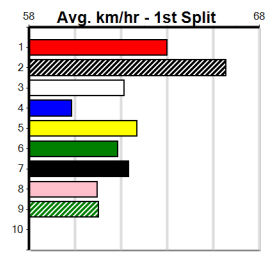

Sale
7
6:54PM
(VIC time)

CARMODY TYRE SERVICE (1-3 WINS)

Distance: 510m, Race Type: Restricted Win, Total Prizemoney: $3,340
1st: $2,230, 2nd: $690, 3rd: $345, 4th: $75

RAPID HEART (1) has some sizzling wins to his credit and he appears to have a fair bit on these.
UPON BALE (2) has been racing well in town of late and she will be in the firing line throughout. DR.
GLACIER (7) just needs luck early on

Watchdog Tips: **1** **2** **7** **8** **Bet:**

1

RAPID HEART [5] **Impressive type, can pounce on the arm, yes** **$1.90**

DKBD Dog **May-22** **Sire: FERAL FRANKY** **Dam: MIAMI FERNANDO**

Owner(s): R Boyce **Trainer: Reginald Boyce (Korumburra)**

Winning Distances: < 300m (0) 300 - 399m (1) 400 - 499m (2) 500 - 599m (0) 600 - 699m (0) > 700m (0)

Winning Weights: 33.6(1) 33.7(1) 33.8(1)

Run	Pos	Wgt	Dist	Track	Date	Time	BOON	Margin	1st/2nd (Time)	PIR	Checked	Comment	WR	Split 1	S/P	Grade
1st	(7)	33.6	460	WGL	R2	12-Jan-24	25.73	25.29	0.05L KIT (25.73)	Q/211	.	.	.	6.48	$3.60	MH
3=	(6)	33.5	460	WGL	R2	23-Jan-24	26.19	25.61	8.50L AFTER THE SIREN (25.62)	M/333	.	.	.	6.63	$3.30	MF
3rd	(2)	33.4	450	SHP	R5	29-Jan-24	25.40	25.10	4.00L WILL VANSON (25.12)	M/433	.	.	.	6.86	$3.50	X67
3rd	(8)	33.4	460	GEL	R3	02-Feb-24	26.10	25.58	3.00L CONTAINER (25.91)	M/433	.	.	.	6.65	$1.30	X67
8th	(4)	34.2	460	GEL	R5	15-Mar-24	27.15	25.73	18.00L ASTON HEIR (25.95)	M/668	.	V21	.	6.80	$2.20	X67
1st	(3)	33.7	400	WGL	R4	14-May-24	22.67	22.61	2.25L OUR YOGI (22.83)	Q/111	.	SW	.	8.38	$2.60	7
1st	(6)	33.8	395	TRA	R5	12-Jun-24	22.45	22.45	0.50L GIN CHASER (22.47)	M/222	.	.	.	3.82	$2.30	X67
3rd	(8)	33.8	435	SLE	R6	19-Jun-24	24.89	24.41	5.50L HIGH END CASH (24.51)	M/643	.	.	.	5.36	$5.90	5

Last 3 wins NOT included above

Box History

Bx	1st	2nd	3rd	4th	5th	6th	7th	8th
1								
2			1					
3	1							
4								1
5								
6	1			1				
7	1							
8			2					

Prize Best $7542.50
Starts FSTD
Trk/Dts 8-3-0-4
APM 0-0-0-0
5047

2

UPON BALE (NSW)[6] **Racing well, has early speed, main danger** **$6.50**

RF Bitch **Mar-22** **Sire: KONOMI** **Dam: WENDALIN BALE**

Owner(s): T Kennedy - harris **Trainer: Tammy Kennedy - harris (Deavon)**

Winning Distances: < 300m (0) 300 - 399m (0) 400 - 499m (1) 500 - 599m (1) 600 - 699m (0) > 700m (0)

Winning Weights: 24.8(1) 25.4(1)

Run	Pos	Wgt	Dist	Track	Date	Time	BOON	Margin	1st/2nd (Time)	PIR	Checked	Comment	WR	Split 1	S/P	Grade
3rd	(3)	25.1	525	MEA	R3	11-May-24	30.37	29.86	3.25L ZIPPING WHINCUP (30.14)	Q/1123	.	.	.	5.07	$13.00	X67F
1st	(8)	24.8	525	MEP	R3	15-May-24	30.53	30.12	1.00L MAVIS TOLMIE (30.59)	Q/2232	.	.	.	5.10	$7.10	X67
5th	(3)	24.9	525	MEP	R4	22-May-24	30.82	29.92	4.50L SHAYNA BALE (30.51)	Q/1135	.	.	.	5.12	$3.00	6G
4th	(7)	24.9	525	MEA	R2	25-May-24	30.53	29.89	8.50L SHAYNA BALE (29.94)	M/1355	.	.	.	5.12	$9.30	6G
5th	(3)	25.5	525	MEP	R5	29-May-24	30.64	29.92	9.00L HOLDEN BALE (30.04)	M/5665	.	.	.	5.19	$8.20	X67H
3rd	(5)	25.4	525	MEP	R9	05-Jun-24	30.39	30.00	3.00L CANYA VANQUISH (30.19)	Q/1133	.	.	.	5.07	$5.90	6G
3rd	(7)	25.9	450	BAL	R4	12-Jun-24	25.68	25.31	5.50L XISAN BALE (25.31)	M/642	.	.	.	6.69	$9.10	X67
2nd	(6)	26.2	515	SAP	R9	17-Jun-24	30.29	29.74	0.75L FERANDEL RAPH (30.24)	M/3333	.	.	.	5.33	$2.60	X67

Last 3 wins NOT included above

Box History

Bx	1st	2nd	3rd	4th	5th	6th	7th	8th
1								
2	1							
3			1		2			
4		3			1	1		1
5			3		1			1
6		1		2		2		
7			1	2				1
8	1			1				

Prize Best $10570.00
Starts FSH
Trk/Dts 25-2-4-5
APM 0-0-0-0
7297