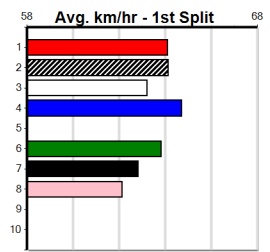

Sale
5
6:12PM
(VIC time)

TEQUA PLUMBING - MAXIMA (0-4 W) GDR

Distance: 640m, Race Type: Restricted Win, Total Prizemoney: $5,940
1st: $4,040, 2nd: $1,215, 3rd: $610, 4th: $75

FIRE CHAMBER (7) can run the hands off the clock when in the clear and she can atone for some luckless runs of late. FLYING ENVY (1) was never headed at Shepparton two runs back and she will be prominent throughout. FULL OF REGRETS (6) has claims

Watchdog Tips: **7** **1** **6** **8** **Bet:** **Win 7**

1

FLYING ENVY [5] **$2.60**

BK Bitch Jul-22 Sire: ASTON RUPEE Dam: FLYING SMOOTH

Owner(s): T Erenshaw Trainer: Kim Erenshaw (Junction Village)

Winning Distances: < 300m (0) 300 - 399m (0) 400 - 499m (0) 500 - 599m (2) 600 - 699m (1) > 700m (0)

Winning Weights: 29.0(1) 29.6(1) 29.9(1)

Box	1st	2nd	3rd	4th	5th	6th	7th	8th
1	1							
2								
3	1			1				
4	1		1		2	1		
5			1					1
6								
7				2				
8		1				1		

Prize Best Starts Trk/Dts APM: $10425.00 FSH 14-3-1-2 0-0-0-0 7317

2

LYNDL SAID NO [5] **$9.00**

BK Dog May-21 Sire: HARD STYLE RICO Dam: DYNA QUOTA

Owner(s): E Scott Trainer: Paul Jones (Hoddles Creek)

Winning Distances: < 300m (0) 300 - 399m (0) 400 - 499m (1) 500 - 599m (3) 600 - 699m (0) > 700m (0)

Winning Weights: 31.2(2) 31.7(1) 32.3(1)

Box	1st	2nd	3rd	4th	5th	6th	7th	8th
1	1	1	1	1		1		1
2		2						
3	1		1	1		2		
4		1		3	1			
5		1		1	1	1	2	1
6	1		2	2		1		
7		1						
8	1	2	1	1	3	1		

Prize Best Starts Trk/Dts APM: $21505.00 FSH 41-4-6-7 0-0-0-0 8988

3

ENGELKE ROAD [5] **$6.50**

F Dog Jun-22 Sire: BEAST UNLEASHED Dam: RUBY GIRL

Owner(s): P Moody Trainer: Ned McDonald (Pearcedale)

Winning Distances: < 300m (0) 300 - 399m (0) 400 - 499m (1) 500 - 599m (2) 600 - 699m (0) > 700m (0)

Winning Weights: 31.9(1) 32.1(1) 32.5(1)

Box	1st	2nd	3rd	4th	5th	6th	7th	8th
1						2		
2		1				1		
3								
4	1			1				
5	1		1					
6		1						
7		1						1
8	1		1					

Prize Best Starts Trk/Dts APM: $8792.14 FSTD 13-3-3-2 0-0-0-0 6847

4

LAKEVIEW NOLA [5] **$8.00**

WF Bitch Sep-21 Sire: FERNANDO BALE Dam: LAKEVIEW GRACE

Owner(s): Lakeview kennels (SYN), L Whelan, M Whelan, P Whelan Trainer: Christine Sheilds (Metung)

Winning Distances: < 300m (0) 300 - 399m (0) 400 - 499m (1) 500 - 599m (3) 600 - 699m (0) > 700m (0)

Winning Weights: 26.7(2) 27.1(1) 27.2(1)

Box	1st	2nd	3rd	4th	5th	6th	7th	8th
1	2	1						
2	1	1					1	
3	1				1			
4		1		1		1		
5		1	2	1	1			
6		3	1			1		
7				1		1		
8			1	2	1			

Prize Best Starts Trk/Dts APM: $28105.00 NBT 27-4-7-4 2-0-0-0 14476

5

*** VACANT BOX ***

Sire: Dam:

Owner(s): Trainer:

Winning Distances: < 300m (0) 300 - 399m (0) 400 - 499m (0) 500 - 599m (0) 600 - 699m (0) > 700m (0)

Winning Weights:

Box History