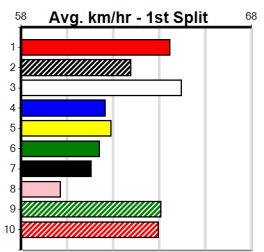

Sale
3
5:24PM
(VIC time)

JOHN ELLIMAN REAL ESTATE

Distance: 435m, Race Type: Mixed 6/7, Total Prizemoney: $2,925
1st: $1,950, 2nd: $600, 3rd: $300, 4th: $75

RUTHLESS SECRET (3) powered to the line in her top debut win at Shepparton and she appears to be a nice type. DR. NATASHA (4) resumes from a spell and she showed plenty of promise in her first prep. ROYAL PRIDE (2) is an impressive type.

Watchdog Tips: **3** **4** **2** **1** **Bet:** **Win 3**