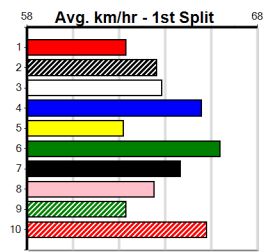

Sale
11
8:18PM
(VIC time)

ONTRAC MORTGAGE BROKING

Distance: 435m, Race Type: Grade 5, Total Prizemoney: $2,925
1st: $1,950, 2nd: $600, 3rd: $300, 4th: $75

GAYLE BALE (6) is a powerful type when fit and she is expected to fire fresh. STITCH AND SHOUT (2) is racing with confidence and he should be in the firing line for a long way. DR. DYLAN (1) is drawn to get all the breaks.

Watchdog Tips: **6** **2** **1** **8** **Bet:** **Win 6**

Form Box Wgt Dist Track Date Time BON Margin 1st/2nd (Time) PIR Checked Comment W/R Split 1 S/P Grade

DR. DYLAN [5] **Down on confidence, draw helps, can threaten** **$6.50**
BK Dog Mar-21 Sire: ASTON KIMETTO Dam: TANSY Trainer: William McMahon (Darriman)
Owner(s): DOCTORS KENNELS (SYN), J McMahon, J Gill
Winning Distances: < 300m (0) 300 - 399m (1) 400 - 499m (3) 500 - 599m (0) 600 - 699m (0) > 700m (0)
Winning Weights: 32.4(1) 32.5(2) 32.6(1)
1st (4) 32.6 460 WGL R7 12-Jan-24 25.65 25.29 1.25L DR. UNITED (25.72) Q/232 . . . 6.58 $21.70 5
2nd (2) 32.6 435 SLE R8 17-Jan-24 24.58 24.25 1.5L MARCO ROSE (24.48) M/342 . . . SW . . . 5.35 $22.0 5
4th (6) 32.1 395 TRA R9 02-Feb-24 22.27 22.09 2.75L ROYAL MINT (22.09) M/775 . . . . . 3.87 $11.30 5
7th (1) 31.8 395 TRA R6 07-Feb-24 22.33 21.83 7.50L EARLY BOY (21.83) M/577 . . . SW . . . 3.79 $13.20 X45
4th (4) 32.0 435 SLE R9 11-Feb-24 24.58 24.03 8.00L WILD JAZZ (24.03) S/655 . . . . . 5.33 $5.20 5
6th (3) 31.7 395 TRA R7 16-Feb-24 22.31 21.99 4.75L MY NEO (21.99) M/888 . . . . . 3.79 $46.60 X45
4th (7) 33.0 350 TRA R10 29-May-24 19.91 19.62 4.25L MYALL SANDY (19.62) M/66 . . . . . 6.75 $17.80 X45
6th (4) 33.8 435 SLE R10 09-Jun-24 25.02 24.34 10.00 LEO BALE (24.34) M/566 . . . . . 5.35 $12.20 5
Last 3 wins NOT included above
1st (4) 32.5 450 TRA R2 13-Oct-23 25.62 25.17 2.50L ASTON HEMATITE (25.79) Q/231 . . . SW . . . 6.75 $29.80 MF
1st (3) 32.4 395 TRA R9 22-Dec-23 22.16 21.60 2.50L ZIPPING CLOONEY (22.33) M/544 . . . . . 3.83 $11.00 X67
1st (7) 32.5 435 SLE R3 07-Jan-24 24.96 24.45 1.75L WILD CUDDLE (25.07) M/633 . . . . . 5.46 $7.50 X67

Box History

Bx	1st	2nd	3rd	4th	5th	6th	7th	8th
1								
2		1						
3	1		1	2	1	1		
4	2	1		1		1		
5								
6				1				
7	1	1		1		1		
8								

Prize Best $13083.57
Starts 24.96(7)-7/1/24
Trk/Dts 20-4-3-2
APM 10-1-3-1
3612