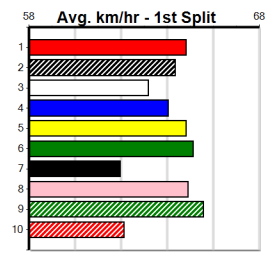

Sale
10
7:57PM
(VIC time)

BCS ACCOUNTING

Distance: 435m, Race Type: Grade 5, Total Prizemoney: $2,925
1st: $1,950, 2nd: $600, 3rd: $300, 4th: $75

DR. MARSHALL (5) has a good record here and he will find this easier than his most recent racing.
DR. JETHRO (1) has been handily placed in his past two and he is drawn to get all the breaks.
ZIPPING CLOONEY (4) has claims

Watchdog Tips: **5** **1** **4** **8** **Bet:** **Win 5**

1

DR. JETHRO [5] **Solidly placed in his past two, clear danger** **$4.60**

F Dog Feb-21 Sire: BERNARDO Dam: BEATRICE
Owner(s): DOCTORS KENNELS (SYN), J McMahon, J Gill
Trainer: Emily McMahon (Darriman)

Winning Distances: < 300m (0) 300 - 399m (2) 400 - 499m (5) 500 - 599m (0) 600 - 699m (0) > 700m (0)

Winning Weights: 29.3(1) 29.6(1) 29.7(1) 30.4(1) 30.9(1) 31.1(1) 31.2(1)

Pl	Box	Dist	Track	Date	Time	BOB	Margin	1st/2nd (Time)	PIR	Checked	Comment	WR	Split 1	S/P	Grade
6th	(6)	31.3	HVL	R6	18-Feb-24	19.58	19.18	6.00L MYOLA NICK (19.18)	M/7	.	.	.	6.77	$26.20	X45
1st	(8)	31.2	450	TRA	R8	21-Feb-24	24.88	24.88	0.50L MAXED OUT (24.91)	M/222	.	.	6.70	$2.80	X45
2nd	(4)	31.1	510	SLE	R8	25-Feb-24	28.81	28.67	2.00L XILE BALE (28.67)	M/322	.	.	9.27	$8.00	X45
6th	(1)	31.1	350	TRA	R10	29-May-24	19.99	19.62	5.50L MYALL SANDY (19.62)	M/55	.	.	6.73	$9.50	X45
6th	(7)	31.0	435	SLE	R8	02-Jun-24	24.71	24.37	4.00L FRED ROSE (24.43)	M/345	.	.	5.31	$8.30	FFA
7th	(2)	31.7	435	SLE	R8	05-Jun-24	25.44	24.37	13.00L BLACK VIPER (24.57)	Q/455	.	.	5.35	$37.40	FFA
3rd	(3)	32.0	435	SLE	R10	09-Jun-24	24.67	24.34	5.00L LEO BALE (24.34)	M/344	.	.	5.28	$29.70	5
3rd	(4)	32.3	435	SLE	R7	19-Jun-24	24.97	24.41	2.00L OSCAR INTENTION (24.84)	M/133	.	.	5.32	$5.70	5

Last 3 wins NOT included above

1st	(7)	29.3	395	TRA	R11	02-Oct-23	22.26	22.09	0.75L SWEATY HAND (22.31)	M/333	.	.	3.74	$2.30	5
1st	(6)	30.9	435	SLE	R10	24-Jan-24	24.99	24.31	1.5L AUDACIOUS LIVVY (25.09)	M/444	.	.	5.34	$11.20	5
1st	(4)	31.1	450	TRA	R7	31-Jan-24	25.28	25.04	3.00L EVIE JEAN (25.48)	M/322	.	.	6.75	$7.30	5

Box History

Box	1st	2nd	3rd	4th	5th	6th	7th	8th
1	1	1	1	2	4	2		
2		2					1	
3	1		1	2				1
4	1	1	1	1	1			
5					1	1		
6	1	2			2	2		
7	2	1	2	1	1	1		1
8	1	1					1	1

Prize Best Starts Trk/Dts APM: $16645.00, 24.99(6)-24/1/24, 46-7-8-4, 10-1-1-2, 5881