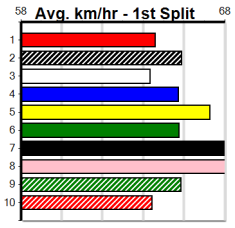

MR HUMMER LIMOS

Distance: 300m, Race Type: Mixed 4/5, Total Prizemoney: $3,360
1st: $2,250, 2nd: $690, 3rd: $345, 4th: $75

9 1:03PM (VIC time)

SPOT FOX (1) is blessed with a huge motor once into full stride and he should only need some clear running early to post another victory here. PEACOCK (6) can be a bit hit or miss early in his races but has plenty of talent and can challenge.

Watchdog Tips: 1 6 2 8 Bet: Trifecta 1,6/1,2,6,8/1,2,6,8 ($10 - 83.33%)

Main table containing race details for 10 races, including horse names, trainers, times, odds, and winning boxes.