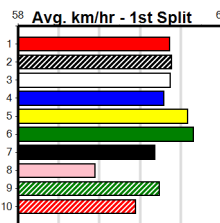

PITSTOP MOWER REPAIRS

Distance: 350m, Race Type: Grade 5, Total Prizemoney: $2,925
1st: $1,950, 2nd: $600, 3rd: $300, 4th: $75

6

12:07PM
(VIC time)

POWER PAWS (2) has recorded fast wins in her last 2 starts and she may only need to step on terms to make it 3 in a row here. SAILPLANE (6) can explode soon after box rise in his races and he could be prominent throughout in this.

Watchdog Tips: 2 6 8 7 **Bet:** Box Trifecta 2,6,7,8 ($10 for 41.67%)