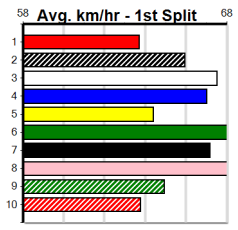

Healesville

STRAIGHT RACING...GREAT RACING

Distance: 350m, Race Type: Grade 5, Total Prizemoney: \$2,925
1st: \$1,950, 2nd: \$600, 3rd: \$300, 4th: \$75

7
12:29PM
 (VIC time)

HARD PRESS (4) has produced top efforts in his last 4 starts up this course and she could be the one to beat with an ounce of luck early. HAMILLSON (3) possesses a good turn of foot once balanced and he could be right in the mix in this.