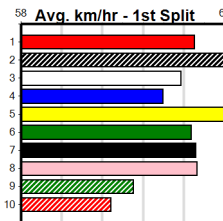

Suggested Quaddie:

1st Leg: 4,5,8 2nd Leg: 2,6
 3rd Leg: 3,4,5,6,7 4th Leg: 4,7,8
 Cost: \$50 for 55.56%

Mobile Form Guide

Average Winning Time:

Distance	Grade	Avg. Time
300m	Mixed 4/5	16.65
300m	Grade 5	16.82
300m	Mixed 6/7	16.85
350m	Maiden Final	19.03
350m	Free For All	19.12
350m	Mixed 6/7	19.42
350m	Grade 5	19.50

Track Record:

Distance	Time	Greyhound	Date Set
300m	16.057	UNLEASH COLLINDA	11-Dec-22
350m	18.641	UNLEASH COLLINDA	19-Feb-23

Healesville

SPORTSBET FINAL

Distance: 350m, Race Type: Maiden Final, Total Prizemoney: \$2,925
1st: \$1,950, 2nd: \$600, 3rd: \$300, 4th: \$75