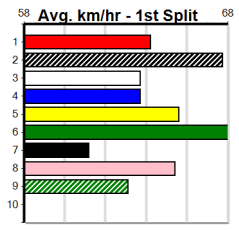

JASON McKEOWN PHOTOGRAPHY

Distance: 350m, Race Type: Mixed 6/7, Total Prizemoney: $2,925
1st: $1,950, 2nd: $600, 3rd: $300, 4th: $75

3

11:14AM
(VIC time)

I'M WHAT'S NEXT (6) has scorched the sand in his first 2 race starts and he looks awfully hard to beat again in this. WILD VENUS (5) has produced good efforts in her last 2 starts here and she could be the main danger if there is to be one.

Watchdog Tips: 6 5 4 1 **Bet:** Trifecta 6/1,4,5/1,4,5,8 ($10 - 111.11%)

Form	Box	Weight	Dist	Track	Date	Time	BON	Margin	1st/2nd (Time)	PIR	Checked	Comment	W/R	Split	S/P	Grade	Winning Boxes							
1 BOONDOCKS [7] <i>Resuming, good turn of foot once balanced, threat.</i>																								
BK		D		Jan-22		FLYING RICCIARDO			SUBCONSCIOUS				$10.00		<table border="1"><tr><td>1</td><td>2</td><td>3</td><td>4</td><td>5</td><td>6</td><td>7</td><td>8</td></tr><tr><td></td><td></td><td></td><td></td><td></td><td></td><td></td><td>1</td><td></td><td></td><td></td><td></td><td></td><td></td><td></td><td></td><td></td></tr><tr><td colspan="8">Prize Best</td><td colspan="8">$2,080.00</td></tr><tr><td colspan="8">Trk/Dst</td><td colspan="8">7-1-1-2</td></tr><tr><td colspan="8">APM</td><td colspan="8">2-0-1-1</td></tr><tr><td colspan="8"></td><td colspan="8">$476</td></tr></table>									
2 DONEGAL EXPRESS [6] <i>Racing well in easier races of late, tested here.</i>																								
BD		D		Jan-22		HOUDINI BOY			HELEN'S TEDDY				$21.00		<table border="1"><tr><td>1</td><td>2</td><td>3</td><td>4</td><td>5</td><td>6</td><td>7</td><td>8</td></tr><tr><td></td><td></td><td></td><td></td><td></td><td></td><td></td><td>2</td><td></td><td></td><td></td><td></td><td></td><td></td><td></td><td></td><td></td></tr><tr><td colspan="8">Prize Best</td><td colspan="8">$3,470.00</td></tr><tr><td colspan="8">Trk/Dst</td><td colspan="8">10-2-1-2</td></tr><tr><td colspan="8">APM</td><td colspan="8">3-1-0-1</td></tr><tr><td colspan="8"></td><td colspan="8">$1822</td></tr></table>									
3 CATHY'S DREAM [7] <i>Handy win here 2 back but this looks too tough.</i>																								
BK		D		Jan-22		HOUDINI BOY			HELEN'S TEDDY				$26.00		<table border="1"><tr><td>1</td><td>2</td><td>3</td><td>4</td><td>5</td><td>6</td><td>7</td><td>8</td></tr><tr><td></td><td></td><td></td><td></td><td></td><td></td><td></td><td></td><td></td><td></td><td></td><td></td><td></td><td></td><td></td><td></td><td>1</td></tr><tr><td colspan="8">Prize Best</td><td colspan="8">$1,855.00</td></tr><tr><td colspan="8">Trk/Dst</td><td colspan="8">6-1-1-1</td></tr><tr><td colspan="8">APM</td><td colspan="8">0-0-0-0</td></tr><tr><td colspan="8"></td><td colspan="8">$1476</td></tr></table>									
4 TWENTY DEEP [6] <i>Good motor, could wind up mid race here, chance.</i>																								
DKBD		D		Nov-21		FERNANDO BALE			ROTHWELL GAL				$5.50		<table border="1"><tr><td>1</td><td>2</td><td>3</td><td>4</td><td>5</td><td>6</td><td>7</td><td>8</td></tr><tr><td></td><td></td><td></td><td></td><td></td><td></td><td></td><td></td><td></td><td></td><td></td><td></td><td></td><td></td><td></td><td></td><td></td></tr><tr><td colspan="8">Prize Best</td><td colspan="8">$6,240.00</td></tr><tr><td colspan="8">Trk/Dst</td><td colspan="8">34-2-5-8</td></tr><tr><td colspan="8">APM</td><td colspan="8">2-0-0-1</td></tr><tr><td colspan="8"></td><td colspan="8">$3098</td></tr></table>									
5 WILD VENUS [7] <i>Good efforts in her last 2 starts here, danger.</i>																								
BK		B		May-22		ASTON DEE BEE			INVICTUS REIGN				$8.50		<table border="1"><tr><td>1</td><td>2</td><td>3</td><td>4</td><td>5</td><td>6</td><td>7</td><td>8</td></tr><tr><td></td><td></td><td></td><td></td><td></td><td>1</td><td></td><td></td><td></td><td></td><td></td><td></td><td></td><td></td><td></td><td></td><td></td></tr><tr><td colspan="8">Prize Best</td><td colspan="8">$1,980.00</td></tr><tr><td colspan="8">Trk/Dst</td><td colspan="8">6-1-0-1</td></tr><tr><td colspan="8">APM</td><td colspan="8">2-0-0-1</td></tr><tr><td colspan="8"></td><td colspan="8">$1644</td></tr></table>									
6 I'M WHAT'S NEXT [6] <i>Fast wins in his first 2 starts, hard to beat here</i>																								
BK		D		Nov-22		EXPLOSIVE BOY			COCO NOVA				$1.40		<table border="1"><tr><td>1</td><td>2</td><td>3</td><td>4</td><td>5</td><td>6</td><td>7</td><td>8</td></tr><tr><td></td><td></td><td></td><td></td><td></td><td></td><td></td><td></td><td></td><td></td><td></td><td></td><td></td><td></td><td></td><td></td><td>1</td><td>1</td></tr><tr><td colspan="8">Prize Best</td><td colspan="8">$3,630.00</td></tr><tr><td colspan="8">Trk/Dst</td><td colspan="8">2-2-0-0</td></tr><tr><td colspan="8">APM</td><td colspan="8">1-1-0-0</td></tr><tr><td colspan="8"></td><td colspan="8">$3630</td></tr></table>									
7 LUCKY JEAN [7] <i>Likely to be out the back early here, needs luck.</i>