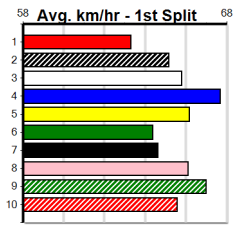

5
11:52AM
(VIC time)

JVDM GREEN LIGHT ON PODCAST

Distance: 350m, Race Type: Grade 5, Total Prizemoney: $2,925
1st: $1,950, 2nd: $600, 3rd: $300, 4th: $75

ROB THE BUTCHER (4) has been racing well in much tougher company in recent times and he looks hard to beat in this. CRACKERJACK JET (5) can explode once into full stride and he could make his presence felt with an ounce of luck.

Watchdog Tips:

4 5 8 2

Bet: **Trifecta 4,5/2,4,5,8/2,4,5,8 ($10 - 83.33%)**