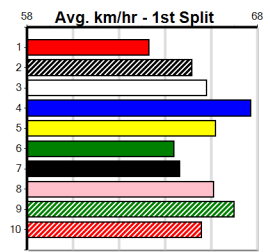

JVDM GREEN LIGHT ON PODCAST

Distance: 350m, Race Type: Grade 5, Total Prizemoney: $2,925
1st: $1,950, 2nd: $600, 3rd: $300, 4th: $75

ROB THE BUTCHER (4) has been racing well in much tougher company in recent times and he looks hard to beat in this. CRACKERJACK JET (5) can explode once into full stride and he could make his presence felt with an ounce of luck.

Watchdog Tips: 4 5 8 2 Bet: Trifecta 4,5/2,4,5,8/2,4,5,8 ($10 - 83.33%)

WHY NOT JULES [5] Met some speedy types in recent times, keep safe. $12.00
Owner(s): G Carter
Winning Distances: < 300m (0) 300 - 399m (6) 400 - 499m (9) 500 - 599m (0) 600 - 699m (0) > 700m (0)
Trainer: Leigh Carter (Devon Meadows)

MORAIN ARNIE [5] Solid wins in 2 of his last 4 starts, can threaten $7.00
Owner(s): M Keane
Winning Distances: < 300m (0) 300 - 399m (9) 400 - 499m (1) 500 - 599m (0) 600 - 699m (0) > 700m (0)
Trainer: Mark Keane (Koroit)

HOT SUMMER SKY [5] Much better than her last 2 but place looks best. $10.00
Owner(s): THOR-PLUM (SYN), J Thorpe, J Thorpe, D Plumridge, T Sando, A Stock, R Stock
Trainer: Jodi Thorpe (Arthurs Creek)

ROB THE BUTCHER [5] Biks Raced well in much tougher races of late, go close $2.80
Owner(s): T Meyer
Winning Distances: < 300m (0) 300 - 399m (4) 400 - 499m (0) 500 - 599m (0) 600 - 699m (0) > 700m (0)
Trainer: Terry Meyer (Girgarre)

CRACKERJACK JET [5] Can explode once into full stride, major player. $4.60
Owner(s): G Hammerstein
Winning Distances: < 300m (0) 300 - 399m (6) 400 - 499m (8) 500 - 599m (0) 600 - 699m (0) > 700m (0)
Trainer: Grant Hammerstein (Kinglake We)

1

2

3

4

5