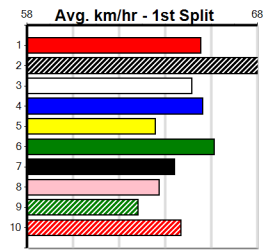

Watchdog Tips: 1 8 2 6 Bet: Quinella 1/8 (\$10 for 1000%)

Table with columns: Form Box, Wgt, Dist, Track, Date, Time, BON, Margin, 1st/2nd (Time), PIR, Checked, Comment, W/R, Split 1, S/P, Grade

DEEP FEVER [5] Explosive all the way win last start, one to beat. \$2.60
Owner(s): D Spence
Sire: HOSTILE Dam: QUICK SUCCESSION
Trainer: Allan Meyer (Hoppers Crossing)
Winning Distances: < 300m (0) 300 - 399m (1) 400 - 499m (6) 500 - 599m (8) 600 - 699m (0) > 700m (0)
Winning Weights: 30.4(1) 30.7(1) 31.1(2) 31.4(4) 31.5(1) 31.7(1) 31.8(1) 32.0(2) 32.1(1) 32.2(1)