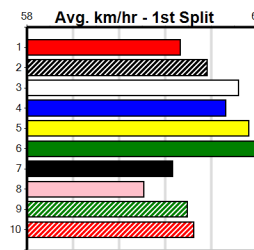

HEALESVILLE FOOTBALL NETBALL CLUB

Distance: 300m, Race Type: Grade 5, Total Prizemoney: $2,925
1st: $1,950, 2nd: $600, 3rd: $300, 4th: $75

SPEEDY SWAN (8) has posted all 4 wins from inside boxes but has shown he is more than capable when out wide and he could prove hard to hold out in this. MR. DAZZLING (6) loves racing here and he has the early speed to be prominent throughout.

Watchdog Tips: 8 6 2 1 Bet: Win 8

Form Box Wgt Dist Track Date Time BON Margin 1st/2nd (Time) PIR Checked Comment WR Split 1 S/P Grade

PADDY ALMIGHTY [5] Comes into calculations from this draw. $8.00
BK Dog Jun-21 Sire: MEPUNGA BLAZER Dam: VENUS ALLEN
Owner(s): G Mcmillan
Trainer: Elaine Wood (Nambrok)

Box History table and Prize Best Starts Trk/Dts APM for Paddy Almighty.

SCOTT TO BURN [5] Find this easier than his recent racing, chance. $8.50
F Dog Nov-20 Sire: BEWILDERING Dam: SCOTT TO GIVE
Owner(s): M Keane
Trainer: Mark Keane (Koroit)

Box History table and Prize Best Starts Trk/Dts APM for Scott to Burn.

LISSY FERNANDO [5] Can show early speed but place looks best. $15.00
BKW Bitch Mar-21 Sire: FERNANDO BALE Dam: LOCHINVAR DASH
Owner(s): J Hopper
Trainer: Julie-anne Hopper (Werribee)

Box History table and Prize Best Starts Trk/Dts APM for Lissy Fernando.

DO THAT EASY [5] Talented, met some speedy ones of late, respect. $3.60
BKW Dog Aug-21 Sire: MEPUNGA CRUZER Dam: BIG BREBLER
Owner(s): M Wright
Trainer: Bert Vandemaat (Healsville)

Box History table and Prize Best Starts Trk/Dts APM for Do That Easy.

URANA MUFFIN [5] Shown speed in handy recent placings, place hopes. $10.00
BK Bitch May-22 Sire: FERNANDO BALE Dam: MA'S PLUM JAM
Owner(s): L Mallia
Trainer: Laurie Mallia (Tarnet)

Box History table and Prize Best Starts Trk/Dts APM for Urana Muffin.

1

2

3

4

5