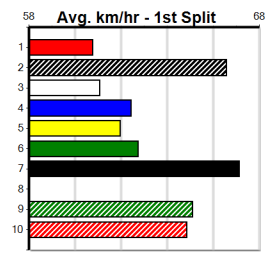

GREYHOUND ADOPTION PROGRAM

Distance: 300m, Race Type: Mixed 6/7, Total Prizemoney: $2,925
1st: $1,950, 2nd: $600, 3rd: $300, 4th: $75

FLAMING FOX (4) has been racing well of late and looks like the one to beat after his top win here 2 starts back. LETHAL TRIX (2) is capable of making some mistakes in his races but he can race on the speed early and be right in the mix here.

Watchdog Tips: 4 2 8 3 Bet: Box Trifecta 2,3,4,8 ($10 for 41.67%)

WHO YOU KISSIN' [7] Resuming, good turn of foot once balanced, place. $6.00
BK Dog Jan-22 Sire: ASTON KIMETTO Dam: BLACK ROCKS Trainer: Chris Reynolds (Little River)
Owner(s): Top Dollar (SYN), C York, T Fraser
Winning Distances: < 300m (0) 300 - 399m (1) 400 - 499m (0) 500 - 599m (0) 600 - 699m (0) > 700m (0)
Winning Weights: 28.9(1)
Race results table with columns: 5th (3) 29.7 300 HVL R2 24-Jan-24 17.26 16.66 6.00L OUT OF CHARGE (16.87) S/7 4.18 $25.50 M...

LETHAL TRIX [6] Biks Resuming, good early but can make mistakes, danger $4.60
BK Dog Nov-21 Sire: HARD STYLE RICO Dam: TRIXTA ROX Trainer: Neil Armstrong (Cranbourne)
Owner(s): M Lewis
Winning Distances: < 300m (0) 300 - 399m (2) 400 - 499m (0) 500 - 599m (0) 600 - 699m (0) > 700m (0)
Winning Weights: 33.0(1) 33.3(1)
Race results table with columns: 3rd (8) 33.0 390 BAL R3 04-Oct-23 22.74 21.96 8.00L TRICKSTER'S HALO (22.18) M/22 8.51 $16.10 MF...

HEAD HUNTER [6] Solid efforts in last 2 starts here, van threaten. $5.50
BK Dog Dec-21 Sire: ALLEN DEED Dam: BLACK MUSTANG Trainer: Bernie Ender (St Albans)
Owner(s): B Ender
Winning Distances: < 300m (0) 300 - 399m (1) 400 - 499m (1) 500 - 599m (0) 600 - 699m (0) > 700m (0)
Winning Weights: 33.2(1) 33.3(1)
Race results table with columns: 2nd (8) 33.5 300 HVL R2 10-Mar-24 16.90 16.33 2.25L MINNIE ROCKS (16.75) M/4 3.97 $7.40 M...

FLAMING FOX [6] Racing well, top win 2 starts back, one to beat. $2.60
BKW Dog Sep-22 Sire: BEAST UNLEASHED Dam: TWILIGHT FLAME Trainer: Hannah Male (Cranbourne East)
Owner(s): G Mclachlan
Winning Distances: < 300m (0) 300 - 399m (2) 400 - 499m (0) 500 - 599m (0) 600 - 699m (0) > 700m (0)
Winning Weights: 30.4(2)
Race results table with columns: 5th (1) 29.9 400 WGL R1 09-Apr-24 23.61 22.19 16.00 BLAZING DINO (22.52) S/87 8.75 $20.70 M...

SQUIGGLY GUS [6] Drawn to find too much trouble, looks unlikely. $21.00
BK Dog Feb-21 Sire: MEPUNGA BLAZER Dam: HEADSPACE Trainer: Ian Hopper (Werribee)
Owner(s): I Hopper
Winning Distances: < 300m (0) 300 - 399m (0) 400 - 499m (2) 500 - 599m (0) 600 - 699m (0) > 700m (0)
Winning Weights: 33.0(1) 33.3(1)
Race results table with columns: 4th (7) 32.7 500 BEN R9 11-Aug-23 28.72 27.89 8.50L XILE BALE (28.15) M/665 6.93 $8.00 X67...