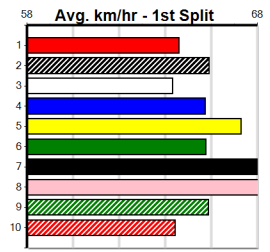

MR HUMMER LIMOS

Distance: 300m, Race Type: Mixed 4/5, Total Prizemoney: $3,360
1st: $2,250, 2nd: $690, 3rd: $345, 4th: $75

SPOT FOX (1) is blessed with a huge motor once into full stride and he should only need some clear running early to post another victory here. PEACOCK (6) can be a bit hit or miss early in his races but has plenty of talent and can challenge.

Watchdog Tips: 1 6 2 8 Bet: Trifecta 1,6/1,2,6,8/1,2,6,8 ($10 - 83.33%)

Race card for SPOT FOX [4]. Includes details on sire (BERNARDO), dam (TIDELINA), owner (D Douch), and a list of past race results with dates, times, and weights.

Race card for MY BOY ROBERT [4]. Includes details on sire (FERNANDO BALE), dam (LITTLE TUBBSY), owner (C Fahey), and a list of past race results.

Race card for QUEEN MAGGIE [5]. Includes details on sire (BERNARDO), dam (RADIANT ANGEL), owner (B Mackie), and a list of past race results.

Race card for CRUSH YOUR RUSH (NSW)[4]. Includes details on sire (FERAL FRANKY), dam (EURO MARSH), owner (M Crowe), and a list of past race results.

Race card for HIGH END CASH [5]. Includes details on sire (AUSSIE INFRARED), dam (QUICK PAWS), owner (DODGE N BOOKS (SYN)), and a list of past race results.