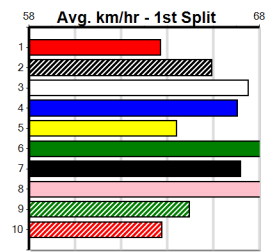

STRAIGHT RACING...GREAT RACING

Distance: 350m, Race Type: Grade 5, Total Prizemoney: $2,925
1st: $1,950, 2nd: $600, 3rd: $300, 4th: $75

HARD PRESS (4) has produced top efforts in his last 4 starts up this course and she could be the one to beat with an ounce of luck early. HAMILLSON (3) possesses a good turn of foot once balanced and he could be right in the mix in this.

Watchdog Tips: 4 3 6 5 Bet: Win 4

DJANGO MASKIELL [5] Wide runner, struggles here, may need some luck. $12.00
Owner(s): J Maskiell
Winning Distances: < 300m (0) 300 - 399m (3) 400 - 499m (10) 500 - 599m (6) 600 - 699m (0) > 700m (0)
Box History table and Prize Best Starts table included.

PRESTIA [5] Showed speed in smart win 2 starts back, respect. $8.50
Owner(s): Powellful Ryino (SYN), M Ryan, A Powell
Winning Distances: < 300m (0) 300 - 399m (9) 400 - 499m (0) 500 - 599m (0) 600 - 699m (0) > 700m (0)
Box History table and Prize Best Starts table included.

HAMILLSON [5] Good turn of foot once balanced, major player. $5.00
Owner(s): FARRELL AND HILL (SYN), R Hill, R Farrell
Winning Distances: < 300m (0) 300 - 399m (2) 400 - 499m (4) 500 - 599m (13) 600 - 699m (0) > 700m (0)
Box History table and Prize Best Starts table included.

HARD PRESS [5] Top efforts in 4 runs this course, can go close. $3.20
Owner(s): D Bourke
Winning Distances: < 300m (0) 300 - 399m (3) 400 - 499m (1) 500 - 599m (3) 600 - 699m (0) > 700m (0)
Box History table and Prize Best Starts table included.

CREDITOR [5] Much better than his form may suggest, threat. $6.50
Owner(s): B Middling
Winning Distances: < 300m (0) 300 - 399m (5) 400 - 499m (0) 500 - 599m (4) 600 - 699m (0) > 700m (0)
Box History table and Prize Best Starts table included.