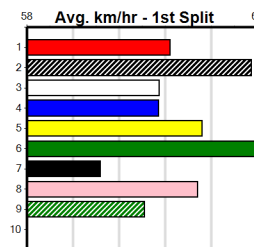

Watchdog Tips: 6 5 4 1 Bet: Trifecta 6/1,4,5/1,4,5,8 (\$10 - 111.11%)

Table with columns: Form Box, Wgt, Dist, Track, Date, Time, BON, Margin, 1st/2nd (Time), PIR, Checked, Comment, W/R, Split 1, S/P, Grade