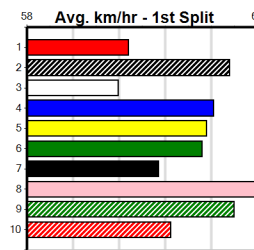

SPORTSBET BS RESPONSIBLY

Distance: 300m, Race Type: Grade 5, Total Prizemoney: $2,925
1st: $1,950, 2nd: $600, 3rd: $300, 4th: $75

GENERAL WINSTON (2) produced a good run here last start after 8 months out of racing and he should strip much fitter today and could be the one to beat. PINEAPPLE HEAD (3) can explode once into full stride and can make her presence felt here.

Watchdog Tips: 2 3 7 1 Bet: Win 2

TARYN'S BLUE [5] Gun draw, enough talent if steps cleanly, threat. $8.50
BE Bitch Sep-21 Sire: NOLEN Dam: MUZA'S ANGEL
Trainer: Sharyn Combridge (Junction Villa)
Winning Distances: < 300m (0) 300 - 399m (5) 400 - 499m (0) 500 - 599m (0) 600 - 699m (0) > 700m (0)
Box History table and Prize Best Starts table included.

GENERAL WINSTON [5] Good run first up last start, big motor, go close. $4.20
BK Dog Nov-20 Sire: BERNARDO Dam: PRINCESS MARJEN
Trainer: Paul Galea (Melton West)
Winning Distances: < 300m (0) 300 - 399m (7) 400 - 499m (4) 500 - 599m (0) 600 - 699m (0) > 700m (0)
Box History table and Prize Best Starts table included.

PINEAPPLE HEAD [5] Can explode once into full stride, major player. $3.60
BD Bitch Dec-21 Sire: SUPERIOR PANAMA Dam: GEMILLY
Trainer: Allan Meyer (Hoppers Crossing)
Winning Distances: < 300m (0) 300 - 399m (0) 400 - 499m (4) 500 - 599m (0) 600 - 699m (0) > 700m (0)
Box History table and Prize Best Starts table included.

YELICH (QLD)[5] Resuming, can come out running, must respect. $10.00
BK Dog Mar-20 Sire: ZAMBORA BROCKIE Dam: LANIS MORRIS
Trainer: Darlene McIntyre (Exford)
Winning Distances: < 300m (0) 300 - 399m (8) 400 - 499m (1) 500 - 599m (0) 600 - 699m (0) > 700m (0)
Box History table and Prize Best Starts table included.

NANA'S TRIFLE [5] Solid win in an easier race last start, keep safe. $6.50
BK Dog Sep-21 Sire: SUPERIOR PRODUCT Dam: MA'S PLUM JAM
Trainer: Mathew Tabb (Lara)
Winning Distances: < 300m (0) 300 - 399m (1) 400 - 499m (2) 500 - 599m (0) 600 - 699m (0) > 700m (0)
Box History table and Prize Best Starts table included.