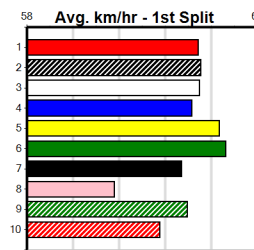

PITSTOP MOWER REPAIRS

Distance: 350m, Race Type: Grade 5, Total Prizemoney: $2,925
1st: $1,950, 2nd: $600, 3rd: $300, 4th: $75

6
12:07PM

(VIC time)

POWER PAWS (2) has recorded fast wins in her last 2 starts and she may only need to step on terms to make it 3 in a row here. SAILPLANE (6) can explode soon after box rise in his races and he could be prominent throughout in this.

Watchdog Tips: **2** **6** **8** **7** **Bet:** **Box Trifecta 2,6,7,8 ($10 for 41.67%)**

1

TOMIDA [5] **Comes into calculations from this draw.** **$21.00**

BK Dog Jan-20 Sire: MY REDEEMER Dam: SUMMER NIGHTS
Owner(s): EBAYER PLUM (SYN), D Plumridge, M Ebeyer, T Sando, R Stock, A Stock
Trainer: Jennifer Thorpe (Arthurs Creek)

Winning Distances: < 300m (0) 300 - 399m (0) 400 - 499m (4) 500 - 599m (3) 600 - 699m (0) > 700m (0)

Winning Weights: 32.1(1) 32.2(2) 32.3(2) 33.2(1) 33.4(1)

Pos	Box	Dist	Age	Sex	Track	Date	Time	BOB	Margin	1st/2nd (Time)	PIR	Checked	Comment	WR	Split 1	S/P	Grade
1st	(4)	33.4	425	BEN	R12	26-Mar-24	24.18	23.91	0.05L	CON CABANG (24.19)	M/311	.	SW	.	6.63	$6.30	5H
3rd	(2)	33.4	425	BEN	R4	31-Mar-24	24.48	23.46	9.00L	MYSTERY CHILL (23.86)	M/543	.	.	.	6.66	$14.40	5F
2nd	(7)	32.9	425	BEN	R4	12-Apr-24	24.53	23.73	2.25L	ZAP (24.38)	M/652	.	.	.	6.77	$7.60	VET
1st	(5)	33.2	425	BEN	R9	24-Apr-24	24.36	24.06	0.25L	TAME THE BEAST (24.37)	M/211	.	.	.	6.62	$4.90	T3-5
7th	(5)	32.9	450	BAL	R5	02-May-24	25.91	25.09	6.00L	ASPERITAS (25.50)	M/555	.	.	.	6.65	$40.60	5
4th	(8)	33.0	350	HVL	R10	05-May-24	19.88	19.09	6.00L	CONROY (19.47)	M/4	.	.	.	6.64	$24.40	VET
4th	(2)	33.6	460	GEL	R8	25-May-24	26.19	25.62	3.25L	MEPUNGA MUSTANG (25.98)	M/322	.	.	.	6.67	$34.70	VET
5th	(6)	33.9	350	HVL	R8	02-Jun-24	19.74	19.24	4.25L	WALTER AVENUE (19.45)	M/3	.	.	.	6.62	$46.60	X45

Last 3 wins NOT included above

1st	(2)	32.1	425	BEN	R4	04-Mar-22	23.96	23.77	5.50L	MY BOY CHARLOTT (24.33)	M/211	.	C1	SW	6.59	$4.50	X67H
1st	(2)	32.2	525	MEP	R5	18-May-22	30.29	30.06	7.00L	BONNIE TOO GOOD (30.77)	M/1111	.	.	SW	5.18	$2.00	5
1st	(2)	32.2	515	SAP	R7	22-May-22	29.45	29.26	6.50L	TWILIGHT SOFIA (29.91)	M/2111	.	.	.	5.14	$2.00	5

Box History

Bx	1st	2nd	3rd	4th	5th	6th	7th	8th
1	1	4	3	1	1			
2	3	2	5	1	1	1	3	
3		3	2	2	1	1	1	
4	1	1	1	1	1			
5	1		4	1			4	
6	1	2	2	1	1		1	
7		5	1	2	4	3	2	1
8		2	1	3	2			

Prize Best Starts Trk/Dts APM
$41627.50 NBT
84-7-19-16
5-0-1-1
5200