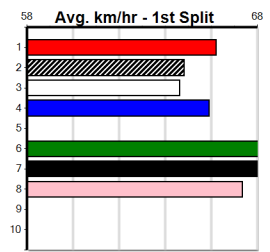

CROYDON HOMING PIGEON CLUB

Distance: 350m, Race Type: Free For All, Total Prizemoney: $3,360
1st: $2,250, 2nd: $690, 3rd: $345, 4th: $75

WILD ALICE (7) is the clear queen of straight track racing at the moment and she can continue on her winning ways again in this. GUNAI PRINCESS (4) can explode soon after box rise and she could keep the pressure on throughout.

Watchdog Tips: **7** **4** **8** **2** **Bet:** Trifecta 7/4,8/2,4,8 ($10 - 250%)

Form Box	Wgt	Dist	Track	Date	Time	BON	Margin	1st/2nd (Time)	PIR	Checked	Comment	WR	Split 1	S/P	Grade	
1	GRETEL'S GIRL [3] $26.00															
	Good win 3 starts back but may find this tough.															
	Trainer: Justin Booker (Kilmany)															
	Owner(s): J Booker															
	Sire: SHIMA SHINE Dam: ELEVATED															
	Winning Distances: < 300m (0) 300 - 399m (6) 400 - 499m (1) 500 - 599m (0) 600 - 699m (0) > 700m (0)															
	Winning Weights: 26.6(1) 26.8(2) 26.9(1) 27.0(3)															
	4th (2)	26.8	395	TRA	R9	01-May-24	22.45	21.88	6.50L BLITZ (22.01)	M/433	.	.	.	3.74	$3.60	5
	1st (6)	26.8	350	HVL	R5	05-May-24	19.33	19.09	3.00L BAMERA (19.53)	Q/1	.	SW	.	6.53	$8.30	5
	6th (3)	26.5	350	HVL	R8	12-May-24	19.57	19.33	3.5L GUNAI PRINCESS (19.33)	M/2	.	.	.	6.55	$39.30	FFA
	1st (8)	26.6	350	HVL	R9	19-May-24	19.39	19.28	3.75L WAR TIME NOVELTY (19.65)	Q/1	.	.	.	6.55	$11.40	X45
	5th (1)	26.9	400	WGL	R11	28-May-24	23.21	22.34	5.50L BETSIE BALE (22.84)	Q/35	.	.	.	8.47	$12.00	5
	1st (5)	26.9	395	TRA	R9	07-Jun-24	22.27	22.20	0.50L VALENCIA JIM (22.29)	Q/111	.	.	.	3.75	$11.40	X45
	4th (7)	27.0	395	TRA	R4	14-Jun-24	22.36	21.79	8.50L ASTON FANTASTIC (21.79)	Q/334	.	.	.	3.78	$18.20	SH
	4th (4)	27.2	435	SLE	R10	19-Jun-24	24.99	24.41	4.00L VALENCIA LOLA (24.71)	M/254	.	.	.	5.29	$4.00	5
Last 3 wins NOT included above																
1st (3)	27.0	350	HVL	R7	01-Nov-23	19.71	19.70	0.50L CLEAR PASSAGE (19.74)	M/3	.	.	.	6.65	$2.50	X67	
1st (6)	27.0	300	HVL	R9	05-Jan-24	16.79	16.79	1.25L ZIPPING BRYCE (16.86)	M/2	.	.	.	3.91	$2.80	T3-RW	
1st (8)	27.0	395	TRA	R5	06-Mar-24	22.45	22.15	6.00L WHY NOT LILAH (22.87)	Q/211	.	.	.	3.80	$2.80	T3-5	
2	AYIA NEIGHBOUR [4] $15.00															
	Can unwind once into full stride, must respect.															
	Trainer: Jeff Gorgioski (Stanhope)															
	Owner(s): J Gorgioski															
	Sire: HARD STYLE RICO Dam: AYIA SOPHIA															
	Winning Distances: < 300m (0) 300 - 399m (11) 400 - 499m (0) 500 - 599m (0) 600 - 699m (0) > 700m (0)															
	Winning Weights: 32.8(1) 33.3(1) 33.4(3) 33.8(1) 33.9(1) 34.0(3) 34.2(1)															
	3rd (6)	33.7	390	SHP	R10	15-Apr-24	22.36	21.75	9.00L CREATOR (21.75)	S/33	.	.	.	8.65	$1.60	X45
	6th (4)	33.1	410	HOR	R7	23-Apr-24	23.79	23.26	2.50L HARTLEY BALE (23.63)	M/55	.	.	.	10.60	$3.40	X45
	5th (7)	33.2	390	SHP	R10	29-Apr-24	22.66	21.97	10.00 ASTON ZOOM (21.97)	M/55	.	.	.	8.90	$2.50	X45
	1st (2)	33.3	390	BAL	R11	08-May-24	22.06	22.06	0.50L PALTROW BALE (22.08)	M/11	.	.	.	8.42	$5.10	X45
	4th (4)	33.4	390	SHP	R11	13-May-24	22.40	21.99	5.00L CINNABAR ICON (22.06)	M/44	.	SW	.	8.68	$6.00	5
	6th (7)	33.6	390	SHP	R10	20-May-24	22.67	22.02	5.50L BELIEVING (22.29)	M/66	.	.	.	8.84	$3.10	5
	3rd (1)	33.6	390	SHP	R11	27-May-24	22.48	21.84	4.75L BERN'S ABILITY (22.15)	M/34	.	.	.	8.76	$1.50	5
	1st (6)	33.4	390	SHP	R12	17-Jun-24	22.13	21.85	0.50L NOCTILUCENT (22.16)	M/31	.	.	.	8.39	$5.70	5
Last 3 wins NOT included above																
1st (3)	34.0	300	HVL	R7	10-Mar-24	16.37	16.33	1.25L BUMPY'S DAD ROY (16.44)	M/3	.	.	.	3.90	$6.00	FFA	
1st (3)	33.8	300	HVL	R3	13-Mar-24	16.67	16.41	0.50L VERDI (16.71)	M/1	.	SW	.	3.88	$14.70	5	
1st (8)	33.4	390	BAL	R11	07-Apr-24	21.84	21.82	3.00L ALL POWER (22.04)	M/31	.	.	.	8.29	$4.90	5	
3	MILLIE [4] $41.00															
	*** SCRATCHED ***															
	Trainer: Donald Jarvis (Sydenham)															
	Owner(s): D Jarvis															
	Sire: HOOKSY Dam: LEAVE ME OUT															
	Winning Distances: < 300m (0) 300 - 399m (7) 400 - 499m (0) 500 - 599m (0) 600 - 699m (0) > 700m (0)															
	Winning Weights: 29.6(1) 30.0(1) 30.2(3) 30.3(1) 30.4(1)															
	4th (5)	30.4	300	HVL	R10	21-Jan-24	16.83	16.57	3.75L LEGENDARY SPYRO (16.57)	M/3	.	.	.	3.90	$9.90	FFA
	4th (6)	30.6	410	HOR	R7	30-Jan-24	23.64	22.92	4.50L MAN OF COURAGE (23.33)	M/22	.	.	.	10.31	$4.70	X45