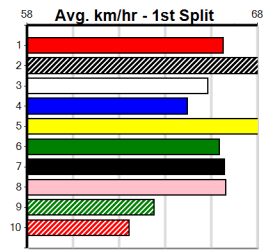

SPORTSBET FINAL

1

10:39AM

(VIC time)

Distance: 350m, Race Type: Maiden Final, Total Prizemoney: $2,925
1st: $1,950, 2nd: $600, 3rd: $300, 4th: $75

BUNDY PARADISE (4) gave nothing else a chance recording easily the fastest run from the heats and if he can step cleanly again he may prove hard to beat. CANYA IGNITE (2) was well supported last week and should be better for the run today.

Watchdog Tips: **8** **2** **7** **1** **Bet:** **Win 8**

1

HEYFIELD HONEY [7] **Good heat win but may get burnt off early, place.** **$6.50**
F Bitch Feb-22 Sire: BERNARDO Dam: SILVER SALUTE Trainer: Donald Rhodes (Heyfield)
Owner(s): D Rhodes
Winning Distances: < 300m (0) 300 - 399m (1) 400 - 499m (0) 500 - 599m (0) 600 - 699m (0) > 700m (0)
Winning Weights: 31.8(1)
5th (8) 31.9 350 HVL R1 19-May-24 20.19 19.28 6.00L BANK ROBBER (19.80) M/5 6.90 $13.10 M
1st (8) 31.8 350 HVL R1 16-Jun-24 19.84 19.07 2.00L FOLLOW THE SUN (19.98) M/2 6.72 $3.60 MH
Last 3 wins NOT included above

Box History

Bx	1st	2nd	3rd	4th	5th	6th	7th	8th
1								
2								
3								
4								
5								
6								
7								
8	1				1			
Prize Best	$1680.00							
Starts	19.84(8)-16/6/24							
Trk/Dts	2-1-0-0							
APM	2-1-0-0 1680							

2

CANYA IGNITE (NSW)[M] **Well supported on debut in heat, major player.** **$2.60**
BK Dog Aug-22 Sire: GOOD ODDS HARADA Dam: ZIPPING SPRING Trainer: Jessica Hopkins (Junction Village)
Owner(s): Lalli Cremona (SYN), F Cremona, N Lalli
Winning Distances: < 300m (0) 300 - 399m (0) 400 - 499m (0) 500 - 599m (0) 600 - 699m (0) > 700m (0)
Winning Weights:
3rd (6) 35.7 350 HVL R2 16-Jun-24 19.72 19.07 2.50L BUNDY PARADISE (19.55) M/3 6.67 $1.70 MH
Last 3 wins NOT included above

Box History

Bx	1st	2nd	3rd	4th	5th	6th	7th	8th
1								
2								
3								
4								
5								
6			1					
7								
8								
Prize Best	$260.00							
Starts	NBT							
Trk/Dts	1-0-0-1							
APM	1-0-0-1 260							

3

UNDOMESTICATED [M] *** SCRATCHED *** **$15.00**
BD Dog May-22 Sire: FERAL FRANKY Dam: BAD APPLE Trainer: Philip Smith (Pascoe Vale South)
Owner(s): WABOFM (SYN), M O'loughlin, B Magennis, P Smith, M Nash
Winning Distances: < 300m (0) 300 - 399m (0) 400 - 499m (0) 500 - 599m (0) 600 - 699m (0) > 700m (0)
Winning Weights:
4th (6) 33.6 300 HVL R1 09-Jun-24 17.32 16.75 8.50L I'M WHAT'S NEXT (16.76) M/3 4.12 $26.20 M
3rd (2) 33.6 350 HVL R1 16-Jun-24 20.15 19.07 4.50L HEYFIELD HONEY (19.84) M/3 6.84 $4.00 MH
Last 3 wins NOT included above

Box History

Bx	1st	2nd	3rd	4th	5th	6th	7th	8th
1								
2			1					
3								
4								
5								
6				1				
7								
8								
Prize Best	$335.00							
Starts	NBT							
Trk/Dts	2-0-0-1							
APM	1-0-0-1 335							

4

HARD TAG [M] **Well beaten in the slower heat, looks unlikely.** **$51.00**
F Dog Aug-22 Sire: SH AVATAR Dam: ROCKIN' ROSIE Trainer: Grant Masterson (Tyabb)
Owner(s): G Masterson
Winning Distances: < 300m (0) 300 - 399m (0) 400 - 499m (0) 500 - 599m (0) 600 - 699m (0) > 700m (0)
Winning Weights:
4th (7) 30.7 350 HVL R1 16-Jun-24 20.34 19.07 7.50L HEYFIELD HONEY (19.84) M/4 6.90 $26.70 MH
Last 3 wins NOT included above

Box History

Bx	1st	2nd	3rd	4th	5th	6th	7th	8th
1								
2								
3								
4								
5								
6								
7				1				
8								
Prize Best	$75.00							
Starts	NBT							
Trk/Dts	1-0-0-0							
APM	1-0-0-0 75							

5

FOLLOW THE SUN [M] **Showed handy early speed in heat, place hopes.** **$5.50**
BK Dog Feb-22 Sire: BERNARDO Dam: JUNIPER PEARL Trainer: Brett Mackie (Tooradin)
Owner(s): B Mackie
Winning Distances: < 300m (0) 300 - 399m (0) 400 - 499m (0) 500 - 599m (0) 600 - 699m (0) > 700m (0)
Winning Weights:
2nd (4) 35.5 350 HVL R1 16-Jun-24 19.98 19.07 2.00L HEYFIELD HONEY (19.84) M/1 6.72 $1.90 MH
Last 3 wins NOT included above

Box History

Bx	1st	2nd	3rd	4th	5th	6th	7th	8th
1								
2								
3								
4			1					
5								
6								
7								
8								
Prize Best	$520.00							
Starts	NBT							
Trk/Dts	1-0-1-0							
APM	1-0-1-0 520