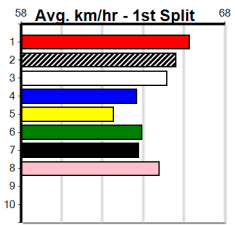

SPORTSBET BS RESPONSIBLY (275+RAN)

Distance: 400m, Race Type: Grade 5, Total Prizemoney: $1,530
1st: $1,000, 2nd: $320, 3rd: $160, 4th: $50

GLORIOUS GLORY (6) has turned in some tremendous performances here of late and she is very well graded in this event. ONE SPARK (8) loves racing here and he will be very strong in the run to the line. MR. FLASH (7) is nearing another win

Watchdog Tips: **6** **8** **7** **3** **Bet:** **Win 6**