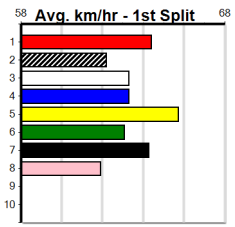

DOWNLOAD THE WATCHDOG APP (275+

Distance: 400m, Race Type: Grade 5, Total Prizemoney: \$1,530
1st: \$1,000, 2nd: \$320, 3rd: \$160, 4th: \$50

6

4:47PM

(VIC time)

SUPER TONE (5) lit up the clock when scoring here recently and he looks very well graded again. HUMMOCK (3) is a powerful type and he just needs an ounce of luck mid race. GROVER BALE (7) will be strong in the run home