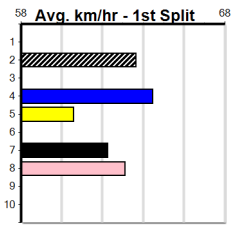

Geelong

MERV JENNINGS SIGNS (275+RANK)

Distance: 400m, Race Type: Maiden, Total Prizemoney: \$1,530
1st: \$1,000, 2nd: \$320, 3rd: \$160, 4th: \$50

2

3:27PM

(VIC time)

EDINBURGH BALE (5) has been placed in three of his past four and he gets his chance to break through. GOT A PULSE (7) has been placed in all three runs here and he will turn up the pressure mid race. SAINT FINNIE (8) was impressive two runs back