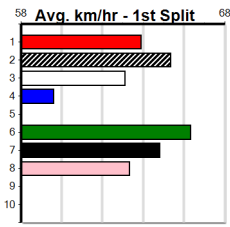

PARKER PUMPS (275+RANK)

Distance: 400m, Race Type: Grade 5, Total Prizemoney: $1,530
1st: $1,000, 2nd: $320, 3rd: $160, 4th: $50

7 5:09PM (VIC time)

SNAKE SEASON (6) comes here with strong Tassie form and she has joined a strong kennel. SHE'S UNREAL (2) is better than her past few runs and she will be in the firing line from the outset. TINKER MIKE (1) is racing with confidence.

Watchdog Tips: 6 2 1 8 Bet: Box Quinella 1,2,6 ($10 for 333.33%)

Table containing race details for 10 races (1-10). Each race entry includes horse name, trainer, odds, and a 'Winning Boxes' table with prize breakdowns.