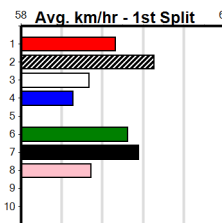

Geelong

THE BECKLEY CENTRE GEELONG (275+

Distance: 400m, Race Type: Maiden, Total Prizemoney: $1,530
1st: $1,000, 2nd: $320, 3rd: $160, 4th: $50

1

3:12PM
(VIC time)

CIRCLE ROUND (3) showed some improvement when placed here and she just needs a little room early on. GINNIVAN (2) has been placed in three of eight here and he can settle on the speed. PAW MARVEL (7) is better than his past few runs

Watchdog Tips: **3** **2** **7** **6** **Bet:** **Win 3**