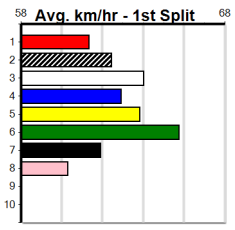

TTS ELECTRICS (275+RANK)

Distance: 460m, Race Type: Mixed 6/7, Total Prizemoney: \$1,530
1st: \$1,000, 2nd: \$320, 3rd: \$160, 4th: \$50

5

4:22PM

(VIC time)

FLAWS AND SINS (6) was smartly placed when resuming from a spell and she can go one better this time around. INTREPID BALE (1) was dominant here last time and he will appreciate the rise in distance. PAW NICHOLLS (3) is showing some promise.