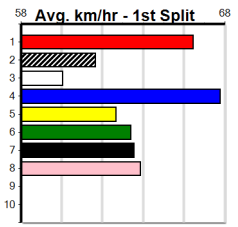

SPORTSBET SAME RACE MULTI (275+RA

Distance: 400m, Race Type: Grade 6, Total Prizemoney: $1,530
1st: $1,000, 2nd: $320, 3rd: $160, 4th: $50

Watchdog Tips:

1 8 6 4

Bet:

Win 1

Main table containing race details for 10 horses, including names, trainers, odds, and winning boxes. Includes sections for GOLD BENZ (SA), FLYING PANAMA (NSW), BERNARDO'S BOY, MORAIN GEMMA, SHE'S HARD WORK, BLACKPOOL TRIP, SAINT JAYDEN, PELICAN FLYER, and NO RESERVE.