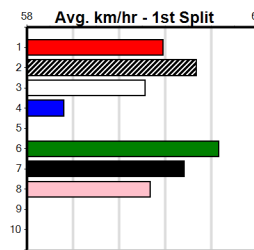

PARKER PUMPS (275+RANK)

Distance: 400m, Race Type: Grade 5, Total Prizemoney: $1,530
1st: $1,000, 2nd: $320, 3rd: $160, 4th: $50

SNAKE SEASON (6) comes here with strong Tassie form and she has joined a strong kennel.
SHE'S UNREAL (2) is better than her past few runs and she will be in the firing line from the outset.
TINKER MIKE (1) is racing with confidence.

Watchdog Tips: **6** **2** **1** **8** **Bet:** Box Quinella 1,2,6 ($10 for 333.33%)

1

TINKER MIKE [5] **Racing well, settles near the speed, threat** **$4.20**

BK Dog Apr-20 Sire: MAGIC SPRITE Dam: SLEW LEFT Trainer: Jennifer Burns (Balliang)

Owner(s): Burns Racing (SYN), C Burns, J Burns
Winning Distances: < 300m (0) 300 - 399m (0) 400 - 499m (5) 500 - 599m (1) 600 - 699m (0) > 700m (0)
Winning Weights: 33.9(3) 34.5(1) 34.7(1) 35.3(1)

Run	Dist	Time	Time	Margin	1st/2nd (Time)	PIR	Checked	Comment	WR	Split 1	S/P	Grade	
2nd (3)	35.0	400	GEL	R9	09-Mar-24	22.93	22.50	6.50L HADOUKEN (22.50)	Q/23	.	.	8.59	$17.70 5
6th (8)	34.9	400	GEL	R10	15-Mar-24	23.37	22.46	12.00 SHE DEVIL (22.56)	M/36	.	W	8.67	$15.00 5
6th (4)	34.9	400	GEL	R12	29-Mar-24	23.42	22.41	9.00L YOU YANG YAALA (22.80)	M/66	.	SW	8.90	$17.10 5
8th (8)	34.0	400	GEL	R6	16-Apr-24	23.44	22.64	8.50L DR. MATRIX (22.87)	S/78	.	.	8.74	$23.20 5
6th (6)	34.0	400	GEL	R5	30-Apr-24	23.50	22.73	7.50L ROGAN BALE (22.98)	M/67	.	.	8.97	$6.70 5
1st (1)	33.9	400	GEL	R12	28-May-24	22.98	22.41	0.50L SQUIGGLY SAM (22.99)	M/31	.	.	8.71	$6.10 T3-5
1st (2)	33.9	400	GEL	R7	04-Jun-24	22.92	22.69	3.25L BROOKE'S GIRL (23.14)	M/32	.	W	8.70	$8.70 5
4th (7)	34.0	400	GEL	R11	07-Jun-24	23.06	22.31	4.00L MRS. ESHAY (22.80)	M/35	.	W	8.66	$11.50 5H

Last 3 wins NOT included above

1st (3)	34.5	460	GEL	R4	07-Feb-23	26.12	26.08	4.50L MALIBU BALE (26.43)	M/431	.	.	6.71	$7.40 7
1st (1)	35.3	460	GEL	R5	08-Apr-23	26.52	26.17	1.5L BILALI (26.62)	M/111	.	.	6.80	$3.30 X67
1st (8)	34.7	525	MEP	R12	03-Jan-24	30.43	29.89	8.00L ZIPPING MORK (30.96)	M/1111	.	.	5.22	$6.40 T3-5

Box History

Bx	1st	2nd	3rd	4th	5th	6th	7th	8th
1	2	2	3					1
2	1		2	3	3	1	2	
3	1	1						
4			2	1		2	1	1
5		3			2	1		
6			1	2	4	4	2	
7	1	1	1	1	1			
8	1	1	1	2	1	1		2

Prize Best Starts Trk/Dts APM: $15628.57, 22.92(2)-4/6/24, 61-6-7-10, 17-2-1-4, 4303