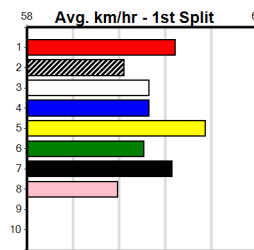

DOWNLOAD THE WATCHDOG APP (275+RANK)

Distance: 400m, Race Type: Grade 5, Total Prizemoney: $1,530
1st: $1,000, 2nd: $320, 3rd: $160, 4th: $50

SUPER TONE (5) lit up the clock when scoring here recently and he looks very well graded again. HUMMOCK (3) is a powerful type and he just needs an ounce of luck mid race. GROVER BALE (7) will be strong in the run home

Watchdog Tips: 5 3 7 1 Bet: Win 5

HELLO JETT [5] Drawn to be on the pace throughout, keep safe $4.60
BK Dog Jan-21 Sire: BARCIA BALE Dam: MACEY BLUE Trainer: Wendy Hughes (Lara)
Winning Distances: < 300m (0) 300 - 399m (1) 400 - 499m (3) 500 - 599m (1) 600 - 699m (0) > 700m (0)
Winning Weights: 31.8(1) 32.3(1) 32.5(1) 32.8(1) 33.2(1)
2nd (4) 32.3 525 MEP R10 28-Jun-23 30.97 30.10 3.75L SOUND OF SILENCE (30.73) Q/1114 . . . . . 5.17 $3.00 T3-5
2nd (4) 30.9 400 GEL R7 01-Aug-23 23.12 22.73 0.75L SHE'S SO KIND (23.08) M/11 . . . . . 8.47 $2.70 X45
5th (6) 31.5 400 GEL R6 15-Aug-23 23.48 22.66 10.00 RIVERDALE SOCKS (22.80) M/34 . . . . . 8.59 $2.60 5
ST (-) 30.6 400 GEL 23-Apr-24 22.97 . . . . . 10f1 . . . . . ST . . . . .
7th (1) 30.2 400 GEL R8 21-May-24 23.35 22.48 13.00 TINKER DOT (22.48) M/44 . . . . . 8.65 $10.00 X45
3rd (1) 30.2 400 GEL R7 04-Jun-24 23.16 22.69 3.5L TINKER MIKE (22.92) Q/11 . . . . . 8.54 $2.70 5
5th (8) 30.8 390 BAL R11 09-Jun-24 22.73 23.34 6.00L GRANDPA (22.34) S/57 . . . . . 8.69 $5.30 T3-5
6th (5) 31.0 400 GEL R5 18-Jun-24 23.63 22.63 9.50L SLEEK MONIQUE (22.99) M/66 . . . . . 8.92 $5.30 5
Last 3 wins NOT included above
1st (7) 32.3 400 GEL R3 03-Feb-23 22.56 22.47 4.00L WESTAR ALFREDO (22.83) M/11 . . . . . 8.49 $2.70 X67
1st (3) 32.5 425 BEN R12 17-Feb-23 23.76 23.53 5.50L BAROOGA BANJO (24.13) M/111 . . . . . SW 6.57 $2.80 5
1st (6) 31.8 500 BEN R7 17-Mar-23 28.34 27.94 1.75L ASTON PRIDE (28.45) M/111 . . . . . 6.47 $2.70 5

DAISY MAY [5] Needs to lead, will cop pressure, place best $10.00
BK Bitch Apr-21 Sire: BORAT Dam: DYNA FAME Trainer: Cody Hose (Lara)
Winning Distances: < 300m (0) 300 - 399m (2) 400 - 499m (1) 500 - 599m (0) 600 - 699m (0) > 700m (0)
Winning Weights: 24.8(1) 25.2(1) 25.3(1)
F (6) 24.9 450 BAL R7 21-Apr-24 0.00 25.70 . . . . . ASTON OPHELIA (25.70) M/388 . . . . . VO 6.72 $19.50 5
4th (2) 24.5 390 BAL R10 12-May-24 22.59 22.15 6.50L LADY ARANDT (22.15) M/55 . . . . . SW 8.59 $28.80 T3-5
3rd (7) 24.4 400 GEL R11 21-May-24 23.06 22.48 6.00L SUPER SIZE FRIES (22.67) M/32 . . . . 8.67 $6.30 5
6th (7) 24.6 450 BAL R9 27-May-24 26.06 25.38 6.50L BACK TO SCRATCH (25.61) Q/345 . . . . 6.70 $51.10 SH
3rd (4) 24.9 390 BAL R3 02-Jun-24 22.65 22.08 4.75L SONIC SONNY (22.33) M/44 . . . . 8.67 $5.60 T3-5
7th (2) 24.6 390 BAL R12 06-Jun-24 22.73 21.80 7.00L HELLO EASY (22.27) M/77 . . . . 8.93 $24.00 5H
3rd (8) 24.6 390 BAL R12 12-Jun-24 22.48 22.07 2.00L FIERY DUEL (22.35) S/22 . . . . 8.63 $6.10 5NP
8th (8) 24.5 450 BAL R5 19-Jun-24 26.01 25.12 9.00L QUEST FOR MAGIC (25.39) M/788 . . . . 6.93 $173.10 5
Last 3 wins NOT included above
1st (1) 25.2 390 BAL R1 09-Oct-23 22.62 22.15 1.5L TURBO TOMMY (22.71) M/42 . . . . 8.63 $4.20 T3-M
1st (2) 25.3 390 BAL R4 28-Feb-24 22.33 22.00 1.25L QUEEN SHAKIRA (22.40) M/21 . . . . . SW 8.48 $2.30 7
1st (4) 24.8 450 BAL R5 15-Apr-24 25.99 25.49 1.5L BRAVAAD (26.08) Q/111 . . . . 6.63 $5.50 T3-RW