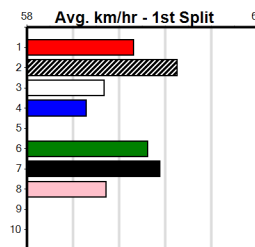

THE BECKLEY CENTRE GEELONG (275+RANK)

Distance: 400m, Race Type: Maiden, Total Prizemoney: $1,530
1st: $1,000, 2nd: $320, 3rd: $160, 4th: $50

CIRCLE ROUND (3) showed some improvement when placed here and she just needs a little room early on. GINNIVAN (2) has been placed in three of eight here and he can settle on the speed. PAW MARVEL (7) is better than his past few runs

Watchdog Tips: 3 2 7 6 **Bet:** Win 3

Form Box	Wgt	Dist	Track	Date	Time	BON	Margin	1st/2nd (Time)	PIR	Checked	Comment	W/R	Split 1	S/P	Grade	
1	AUSSIE BLIZZARD [M] $10.00															
	WF Dog Aug-22 Sire: AUSSIE INFRARED Dam: PAIR OF NINES															
	Owner(s): Vi Alskar Hundar (SYN), A Lie, J Sharp Trainer: Dylan Sharp (Lara)															
	Winning Distances: < 300m (0) 300 - 399m (0) 400 - 499m (0) 500 - 599m (0) 600 - 699m (0) > 700m (0)															
	Winning Weights:															
	6th (1) 30.7 400 GEL R4 03-May-24 23.64 22.45 13.00 PERRY MARKERI (22.74) M/46 . . . . . 8.75 $20.90 MH															
	5th (5) 30.3 400 GEL R1 10-May-24 23.83 22.76 8.50L QUEEN KATE (23.26) M/65 . . . . . 8.90 $23.00 M															
	4th (7) 31.5 400 GEL R2 18-Jun-24 23.37 22.63 9.50L JERSEY JET (22.72) S/84 . . . . . 8.87 $18.80 M															
	Last 3 wins NOT included above															
	<table border="1" style="width: 100%; border-collapse: collapse;"> <thead> <tr> <th>Bx</th> <th>1st</th> <th>2nd</th> <th>3rd</th> <th>4th</th> <th>5th</th> <th>6th</th> <th>7th</th> <th>8th</th> </tr> </thead> <tbody> <tr><td>1</td><td></td><td></td><td></td><td></td><td></td><td></td><td></td><td></td></tr> <tr><td>2</td><td></td><td></td><td></td><td></td><td></td><td></td><td></td><td></td></tr> <tr><td>3</td><td></td><td></td><td></td><td></td><td></td><td></td><td></td><td></td></tr> <tr><td>4</td><td></td><td></td><td></td><td></td><td></td><td></td><td></td><td></td></tr> <tr><td>5</td><td></td><td></td><td></td><td></td><td>1</td><td></td><td></td><td></td></tr> <tr><td>6</td><td></td><td></td><td></td><td></td><td></td><td></td><td></td><td></td></tr> <tr><td>7</td><td></td><td></td><td></td><td></td><td>1</td><td></td><td></td><td></td></tr> <tr><td>8</td><td></td><td></td><td></td><td></td><td></td><td></td><td></td><td></td></tr> <tr> <td>Prize Best</td> <td colspan="7"></td> <td>$50.00</td> </tr> <tr> <td>Starts</td> <td colspan="7"></td> <td>NBT</td> </tr> <tr> <td>Trk/Dts</td> <td colspan="7"></td> <td>3-0-0-0</td> </tr> <tr> <td>APM</td> <td colspan="7"></td> <td>3-0-0-0</td> </tr> <tr> <td></td> <td colspan="7"></td> <td>50</td> </tr> </tbody> </table>															

2	GINNIVAN [M] $6.50															
	WBK Dog Sep-21 Sire: FERNANDO BALE Dam: MACEY BLUE															
	Owner(s): C Hughes Trainer: Wendy Hughes (Lara)															
	Winning Distances: < 300m (0) 300 - 399m (0) 400 - 499m (0) 500 - 599m (0) 600 - 699m (0) > 700m (0)															
	Winning Weights:															
	2nd (1) 31.2 400 GEL R3 02-Jan-24 22.94 22.48 3.00L DUNDEE TIARA (22.73) Q/11 . . . . . 8.41 $1.80 M															
	3rd (5) 31.4 400 GEL R4 16-Jan-24 22.74 22.30 6.50L SILVER MACK (22.30) Q/23 . . . . . 8.42 $7.20 M															
	4th (1) 31.5 400 GEL R12 22-Jan-24 23.51 22.63 11.00 BRONELLY SASS (22.80) Q/34 . . . . . 8.56 $3.70 M															
	5th (1) 31.1 400 GEL R1 05-Feb-24 23.28 22.66 8.00L KIA ORA MAGIC (22.74) Q/23 . . . . . 8.50 $4.60 M															
	8th (5) 30.8 425 BEN R1 28-Feb-24 25.63 24.18 13.00 HIGH COTTON (24.77) M/888 . . . . . VO 6.89 $7.10 T3-M															
4th (3) 29.9 390 BAL R2 11-Mar-24 23.28 22.26 13.00 BISSUOMA (22.41) Q/54 . . . . . 8.83 $6.20 T3-M																
7th (8) 30.9 400 GEL R2 26-Mar-24 23.50 22.68 7.00L CLIFFORD BALE (23.02) M/57 . . . . . 8.75 $3.60 M																
8th (5) 29.7 400 GEL R1 14-May-24 23.84 22.84 9.50L PLATYPUS YAALA (23.18) Q/48 . . . . . 8.60 $7.20 M																
Last 3 wins NOT included above																
<table border="1" style="width: 100%; border-collapse: collapse;"> <thead> <tr> <th>Bx</th> <th>1st</th> <th>2nd</th> <th>3rd</th> <th>4th</th> <th>5th</th> <th>6th</th> <th>7th</th> <th>8th</th> </tr> </thead> <tbody> <tr><td>1</td><td></td><td>1</td><td></td><td></td><td>1</td><td>1</td><td></td><td></td></tr> <tr><td>2</td><td></td><td></td><td>1</td><td></td><td></td><td></td><td></td><td></td></tr> <tr><td>3</td><td></td><td></td><td></td><td>1</td><td></td><td></td><td></td><td></td></tr> <tr><td>4</td><td></td><td></td><td></td><td>1</td><td></td><td></td><td></td><td></td></tr> <tr><td>5</td><td></td><td></td><td>1</td><td></td><td></td><td></td><td></td><td>2</td></tr> <tr><td>6</td><td></td><td></td><td></td><td></td><td>1</td><td></td><td></td><td></td></tr> <tr><td>7</td><td></td><td></td><td></td><td></td><td></td><td>1</td><td></td><td></td></tr> <tr><td>8</td><td></td><td></td><td></td><td></td><td></td><td></td><td>1</td><td></td></tr> <tr> <td>Prize Best</td> <td colspan="7"></td> <td>$895.00</td> </tr> <tr> <td>Starts</td> <td colspan="7"></td> <td>NBT</td> </tr> <tr> <td>Trk/Dts</td> <td colspan="7"></td> <td>12-0-1-2</td> </tr> <tr> <td>APM</td> <td colspan="7"></td> <td>8-0-1-2</td> </tr> <tr> <td></td> <td colspan="7"></td> <td>310</td> </tr> </tbody> </table>																

3	CIRCLE ROUND [M] $3.40															
	WPKBD Bitch Jan-22 Sire: WOW Dam: GAMMA BALE															
	Owner(s): K Muscat Trainer: Kylie Muscat (Ocean Grove)															
	Winning Distances: < 300m (0) 300 - 399m (0) 400 - 499m (0) 500 - 599m (0) 600 - 699m (0) > 700m (0)															
	Winning Weights:															
	7th (7) 26.3 525 MEP R1 29-May-24 31.88 29.92 18.00 HARVEY INTENTION (30.63) S/5777 . . . . . VO W 5.43 $8.30 M															
	3rd (8) 26.3 400 GEL R1 14-Jun-24 22.97 22.54 3.25L MISS PATSY (22.76) S/33 . . . . . 8.67 $10.20 M															
	2nd (4) 26.2 460 GEL R2 22-Jun-24 26.69 26.08 6.50L HURDLING HAROLD (26.23) M/433 . . . . . W 6.94 $2.10 M															
	Last 3 wins NOT included above															
	<table border="1" style="width: 100%; border-collapse: collapse;"> <thead> <tr> <th>Bx</th> <th>1st</th> <th>2nd</th> <th>3rd</th> <th>4th</th> <th>5th</th> <th>6th</th> <th>7th</th> <th>8th</th> </tr> </thead> <tbody> <tr><td>1</td><td></td><td></td><td></td><td></td><td></td><td></td><td></td><td></td></tr> <tr><td>2</td><td></td><td></td><td></td><td></td><td></td><td></td><td></td><td></td></tr> <tr><td>3</td><td></td><td></td><td></td><td></td><td></td><td></td><td></td><td></td></tr> <tr><td>4</td><td></td><td></td><td>1</td><td></td><td></td><td></td><td></td><td></td></tr> <tr><td>5</td><td></td><td></td><td></td><td></td><td></td><td></td><td></td><td></td></tr> <tr><td>6</td><td></td><td></td><td></td><td></td><td></td><td></td><td></td><td></td></tr> <tr><td>7</td><td></td><td></td><td></td><td></td><td></td><td></td><td></td><td>1</td></tr> <tr><td>8</td><td></td><td></td><td></td><td>1</td><td></td><td></td><td></td><td></td></tr> <tr> <td>Prize Best</td> <td colspan="7"></td> <td>$580.00</td> </tr> <tr> <td>Starts</td> <td colspan="7"></td> <td>NBT</td> </tr> <tr> <td>Trk/Dts</td> <td colspan="7"></td> <td>3-0-1-1</td> </tr> <tr> <td>APM</td> <td colspan="7"></td> <td>1-0-0-1</td> </tr> <tr> <td></td> <td colspan="7"></td> <td>260</td> </tr> </tbody> </table>