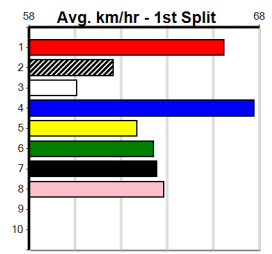

Geelong
11
6:25PM
(VIC time)

SPORTSBET SAME RACE MULTI (275+RANK)

Distance: 400m, Race Type: Grade 6, Total Prizemoney: $1,530
1st: $1,000, 2nd: $320, 3rd: $160, 4th: $50

GOLD BENZ (1) is a nice prospect and he should have more than enough pace to punch through and hold the early lead. PELICAN FLYER (8) can show early burn

Watchdog Tips: **1** **8** **6** **4** **Bet:** **Win 1**

Form Box	Wgt	Dist	Track	Date	Time	BON	Margin	1st/2nd (Time)	PIR	Checked	Comment	WR	Split 1	S/P	Grade	
1	GOLD BENZ (SA)[6] Drawn to lead, can carve out time, go close $3.20															
	BEF Dog May-22 Sire: KOBLENZ Dam: MADDISON KAYE Trainer: David Geall (Lara)															
	Owner(s): P Wescott															
	Winning Distances: < 300m (0) 300 - 399m (1) 400 - 499m (1) 500 - 599m (0) 600 - 699m (0) > 700m (0)															
	Winning Weights: 35.1(2)															
	4th (3)	34.5	410	HOR	R3	19-Apr-24	23.79	23.40	1.5L ASTON LUTON (23.68)	M/22				10.37	$1.60	X67
	8th (2)	34.5	425	BEN	R3	26-Apr-24	24.84	23.85	12.00 TIME TO PROPHET (24.00)	M/388				6.65	$4.40	7
	2nd (4)	34.7	400	GEL	R10	07-May-24	22.86	22.58	1.75L RUXTON SPICE (22.74)	M/22				8.43	$2.50	X67
	5th (4)	34.7	425	BEN	R3	17-May-24	24.38	23.88	3.25L JOROGUMO (24.17)	M/134				6.55	$10.50	X67
	3rd (2)	34.9	400	GEL	R3	23-May-24	22.99	22.37	2.50L FABRICATE (22.83)	Q/22				8.62	$1.40	X67
1st (5)	35.1	390	SHP	R2	27-May-24	22.23	21.84	0.75L BONE SHAKER (22.27)	Q/11				8.42	$2.10	X67	
5th (1)	35.1	410	HOR	R2	04-Jun-24	23.97	22.97	8.00L LEAP OF FAITH (23.42)	M/35				10.71	$2.50	X67H	
5th (7)	34.7	400	GEL	R4	14-Jun-24	23.19	22.54	7.50L HOVLAND (22.68)	M/35				8.58	$6.60	X67H	
Last 3 wins NOT included above																
1st (2)	35.1	400	GEL	R10	25-Mar-24	22.80	22.68	13.00 STRAIGHT FACTS (23.66)	M/111				8.51	$1.30	M	
Prize Best Starts Trk/Dts APM $5000.00 22.80(2)-25/3/24 11-2-2-1 4-1-1-1 3964																

Form Box	Wgt	Dist	Track	Date	Time	BON	Margin	1st/2nd (Time)	PIR	Checked	Comment	WR	Split 1	S/P	Grade	
2	FLYING PANAMA (NSW)[6] Rises in class, may get crowded early on, no $14.00															
	RF Dog Jan-22 Sire: SUPERIOR PANAMA Dam: WYNBURN WILLOW Trainer: Aroha Hemingway (Rochester)															
	Owner(s): A Hemingway															
	Winning Distances: < 300m (0) 300 - 399m (2) 400 - 499m (0) 500 - 599m (0) 600 - 699m (0) > 700m (0)															
	Winning Weights: 31.9(2)															
	5th (5)	31.8	425	BEN	R3	17-Apr-24	24.81	24.30	4.75L SHOWGIRL KARA (24.49)	M/245				6.68	$6.30	M
	8th (2)	32.2	395	TRA	R1	22-Apr-24	23.39	22.29	13.00 INTER ROUGE (22.52)	M/778				3.93	$8.80	T3-M
	1st (4)	31.9	305	MTG	R2	25-Apr-24	17.98	17.81	2.00L KAHU (18.12)	0		SAMP		5.87	$3.00	M
	7th (2)	32.7	390	BAL	R9	04-May-24	23.15	22.27	3.75L AYIA THE SLAYER (22.89)	M/45				8.72	$12.90	7
	7th (7)	32.6	395	MBR	R6	12-May-24	24.11	22.08	20.00 HIGHWAY (22.74)	2		VINJ(7)		5.23	$81.00	6
5th (7)	32.5	410	HOR	R2	21-May-24	24.94	23.21	22.00 TRESPASSING (23.45)	M/55		V21		10.96	$29.30	7	
7th (4)	32.4	390	WBL	R9	17-Jun-24	23.27	22.51	8.00L TESSA DENMARK (22.73)	M/44				8.98	$25.00	7	
1st (1)	31.9	305	MTG	R3	20-Jun-24	18.04	18.03	1.75L DETORRI FURY (18.17)	0				5.85	$2.50	RW	
Last 3 wins NOT included above																
Prize Best Starts Trk/Dts APM $1195.00 FSH 12-2-0-0 0-0-0-0 1025