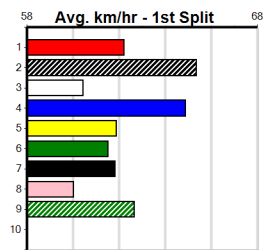

# GREYHOUND CLUBS VICTORIA (275+RANK)

Distance: 460m, Race Type: Grade 5, Total Prizemoney: \$1,530  
1st: \$1,000, 2nd: \$320, 3rd: \$160, 4th: \$50

SILVER TAQUISHA (2) owns a handy 25.89 PB here and she can atone for some luckless runs of late. JOLLY JOHNNY (3) can charge to the line