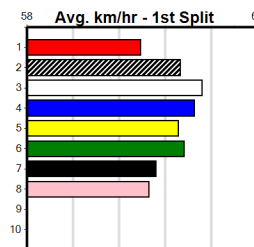

TOPCAT VIDEO PRODUCTIONS (275+RANK)

Distance: 400m, Race Type: Grade 7, Total Prizemoney: $1,530
1st: $1,000, 2nd: $320, 3rd: $160, 4th: $50

SICILY (6) has been luckless since his top 22.79 win here and he can make amends this time around. HAVANA MAGIC (5) has been in the money in all three runs here and she can settle on the speed. CANYA LIBBY (8) is showing some promise.

Watchdog Tips: 6 5 8 1 Bet: Win 6

JEFF THE MAN [7] Placed in six of 15 here, place hope again $7.50
WBD Dog May-21 Sire: MY REDEEMER Dam: MIMSTAR
Trainer: John Frewin (Anakie)
Winning Distances: < 300m (0) 300 - 399m (1) 400 - 499m (0) 500 - 599m (0) 600 - 699m (0) > 700m (0)
Winning Weights: 29.2(1)
4th (7) 30.1 400 GEL R1 30-Apr-24 23.73 22.73 7.00L MORE VOLTAGE (23.27) M/64 . . . . 8.93 $11.30 M
7th (5) 29.4 400 GEL R1 07-May-24 23.70 22.58 9.00L CHARLI MARLEY (23.08) M/67 . . . . 8.89 $39.60 M
4th (1) 29.2 400 GEL R1 14-May-24 23.31 22.84 2.00L PLATYPUS YAALA (23.18) M/22 . . . . 8.60 $15.20 M
2nd (5) 29.3 400 GEL R2 21-May-24 23.19 22.48 2.75L HAVANA MAGIC (23.00) M/22 . . . . 8.65 $5.70 M
2nd (1) 28.9 400 GEL R3 28-May-24 23.25 22.41 6.50L SICILY (22.79) M/32 . . . . 8.58 $9.20 T3-RW
2nd (1) 29.2 390 BAL R1 02-Jun-24 22.77 22.08 0.50L BELFAST LILY (22.74) M/21 . . . . 8.73 $4.40 T3-M
1st (6) 29.2 390 BAL R1 09-Jun-24 22.51 22.34 3.75L BRILEY RIOT (22.76) M/11 . . . . 8.51 $11.90 T3-M
3rd (2) 28.6 400 GEL R4 18-Jun-24 23.28 22.63 9.50L INTREPID BALE (22.63) M/33 . . . . 8.71 $8.60 7
Last 3 wins NOT included above
Prize Best $3570.00 NBT
Starts 25-1-5-3
Trk/Dts 15-0-3-3
APM 2834

GOSSIPS [7] Needs to lead, will get tired, place best $10.00
BE Dog Oct-21 Sire: DROOPYS MALDINI Dam: ONE STEP AHEAD
Trainer: Craig Treherne (Lara)
Winning Distances: < 300m (0) 300 - 399m (1) 400 - 499m (0) 500 - 599m (0) 600 - 699m (0) > 700m (0)
Winning Weights: 34.6(1)
5th (2) 34.3 390 BAL R9 08-Apr-24 23.06 22.25 8.00L RIVERDALE CLYDE (22.52) M/77 . . . . 9.00 $7.10 T3-7
4th (2) 34.3 450 WBL R5 15-Apr-24 25.98 25.47 3.00L FLYING HOT (25.78) M/111 . . . . 6.71 $11.00 7
4th (7) 34.1 390 WBL R1 22-Apr-24 22.74 22.06 4.75L SHAKA GOES BANG (22.42) M/44 . . . . 8.91 $17.10 SH
3rd (7) 34.1 450 BAL R5 04-May-24 25.84 25.21 1.75L WHATEVER WILLOW (25.72) M/212 . . . . 6.67 $18.60 7
3rd (8) 34.6 450 SHP R5 09-May-24 26.23 25.42 2.50L GO GO JEFF (26.06) M/212 . . . . 6.78 $12.80 7
5th (7) 34.3 400 GEL R4 14-May-24 23.53 22.84 7.00L GLORIA'S ENTITY (23.04) M/45 . . . . 8.72 $7.80 7
2nd (1) 34.3 425 BEN R10 08-Jun-24 24.49 24.27 0.25L MIAMI TICKET (24.48) M/111 . . . . 6.73 $2.80 7
7th (1) 34.4 400 GEL R5 14-Jun-24 23.42 22.54 13.00 WERRIS BALE (22.54) M/86 . . . . 8.83 $27.10 X67H
Last 3 wins NOT included above
1st (3) 34.6 390 BAL R1 16-Sep-23 22.40 22.17 7.00L NANDO COMMANDO (22.89) Q/11 . . . . 8.48 $2.30 M
Prize Best $3660.00 NBT
Starts 27-1-4-5
Trk/Dts 9-0-1-0
APM 1304