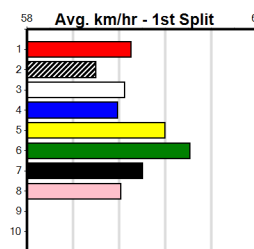

NP ELECTRICAL (275+RANK)

Distance: 400m, Race Type: Grade 7, Total Prizemoney: $1,530
1st: $1,000, 2nd: $320, 3rd: $160, 4th: $50

JERSEY JET (6) showed her true talent with a handy 22.72 win here and she will prove hard to hold out again. MAKE US DREAM (1) has the good draw and she can lead for a long way, while TORRENTIAL (4) just needs a little room in the early stages

Watchdog Tips: **6** **1** **4** **3** **Bet:** **Win 6**

1

MAKE US DREAM [7] **Drawn to be on the pace throughout, danger** **$3.40**

BE **Bitch** **Apr-22** **Sire: MY REDEEMER** **Dam: LIVERPOOL FLYER** **Trainer: Gregory Mcrae (Smythes Creek)**

Owner(s): B Thurston
Winning Distances: < 300m (0) 300 - 399m (1) 400 - 499m (0) 500 - 599m (0) 600 - 699m (0) > 700m (0)
Winning Weights: 23.0(1)

Run	Pos	Wgt	Dist	Track	Date	Time	BOB	Margin	1st/2nd (Time)	PIR	Checked	Comment	WR	Split 1	S/P	Grade
5th	(4)	23.1	450	BAL	R7	22-Apr-24	26.03	25.46	8.50L VARSITY BALE (25.46)	Q/345	.	.	.	6.77	$19.30	T3-RW
8th	(8)	22.9	460	GEL	R7	30-Apr-24	27.06	26.21	11.00 MEPUNGA RILEY (26.35)	M/688	.	.	.	6.94	$25.40	X67
5th	(8)	22.8	450	BAL	R5	04-May-24	26.04	25.21	4.75L WHATEVER WILLOW (25.72)	M/334	.	.	.	6.76	$14.70	7
7th	(6)	22.8	390	WBL	R3	16-May-24	22.85	21.89	10.00 ASTON ZINGARA (22.15)	M/77	.	.	.	8.99	$42.90	7
5th	(2)	22.8	400	GEL	R9	28-May-24	23.34	22.41	7.50L SPICY MINX (22.83)	M/54	.	.	.	8.74	$9.60	T3-7
2nd	(5)	22.4	400	GEL	R3	04-Jun-24	22.91	22.69	1.00L VALLETTA DIVA (22.86)	Q/11	.	.	.	8.50	$3.20	7
2nd	(3)	22.8	390	BAL	R10	09-Jun-24	22.89	22.34	4.75L SALMON SPRAY (22.56)	M/56	.	.	.	8.72	$4.80	T3-7
8th	(7)	22.7	450	BAL	R9	16-Jun-24	26.34	25.67	3.75L MCIVOR JEWELS (26.09)	Q/111	.	.	.	6.64	$18.00	T3-7

Last 3 wins NOT included above

Run	Pos	Wgt	Dist	Track	Date	Time	BOB	Margin	1st/2nd (Time)	PIR	Checked	Comment	WR	Split 1	S/P	Grade
1st	(2)	23.0	390	WBL	R2	02-Mar-24	22.68	22.06	6.00L CAUSING RUBBLE (23.07)	Q/11	.	.	.	8.64	$10.20	M

Prize Best Starts Trk/Dts APM: $2760.00 NBT 16-1-5-1 3-0-2-0 1912

2

LUCKY JEAN [7] **Struggled for a while now, out of her depth** **$21.00**

DKBD **Bitch** **Nov-21** **Sire: FERNANDO BALE** **Dam: ROTHWELL GAL** **Trainer: Alanah Parker (Little River)**

Owner(s): A Parker
Winning Distances: < 300m (0) 300 - 399m (1) 400 - 499m (0) 500 - 599m (0) 600 - 699m (0) > 700m (0)
Winning Weights: 25.7(1)

Run	Pos	Wgt	Dist	Track	Date	Time	BOB	Margin	1st/2nd (Time)	PIR	Checked	Comment	WR	Split 1	S/P	Grade
5th	(4)	24.4	400	GEL	R9	12-Mar-24	23.71	22.57	5.00L SCOOBY GRANGE (23.37)	M/55	.	.	W	8.98	$9.60	7
6th	(1)	24.6	460	GEL	R7	18-Mar-24	27.19	26.01	15.00 JIMMY THE PUMPER (26.17)	S/446	.	.	.	6.74	$43.00	X67
8th	(8)	24.5	450	BAL	R9	25-Mar-24	26.53	25.34	17.00 SHARP THIEF (25.34)	M/888	.	.	W	6.95	$79.20	T3-7
4th	(6)	24.0	425	BEN	R3	01-May-24	24.90	24.35	7.50L SHE IS SPOILT (24.41)	M/664	.	.	W	6.95	$20.30	7
4th	(4)	24.4	425	BEN	R2	08-May-24	24.84	23.97	4.50L PERFECT ACE (24.53)	M/776	.	.	.	6.83	$51.30	T3-7
8th	(7)	24.0	460	GEL	R7	21-May-24	27.21	25.73	16.00 THUNDERBOLT ROSS	M/678	.	.	W	6.94	$54.70	RW
6th	(2)	24.3	350	HVL	R9	24-May-24	20.13	19.42	10.00 FERNLEIGH (19.44)	M/6	.	.	.	6.79	$25.40	T3-7
8th	(7)	24.2	350	HVL	R3	23-Jun-24	20.40	19.02	15.00 I'M WHAT'S NEXT (19.38)	M/8	.	.	.	6.87	$69.80	X67

Last 3 wins NOT included above

Run	Pos	Wgt	Dist	Track	Date	Time	BOB	Margin	1st/2nd (Time)	PIR	Checked	Comment	WR	Split 1	S/P	Grade
1st	(8)	25.7	390	BAL	R2	21-Oct-23	23.14	22.25	0.50L BAMBURI (23.17)	M/11	.	.	.	8.77	$5.90	M

Prize Best Starts Trk/Dts APM: $2070.00 NBT 31-1-1-1 6-0-0-0 506