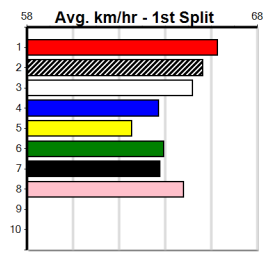

Geelong
12
6:50PM
(VIC time)

SPORTSBET BS RESPONSIBLY (275+RANK)

Distance: 400m, Race Type: Grade 5, Total Prizemoney: $1,530
1st: $1,000, 2nd: $320, 3rd: $160, 4th: $50

GLORIOUS GLORY (6) has turned in some tremendous performances here of late and she is very well graded in this event. ONE SPARK (8) loves racing here and he will be very strong in the run to the line. MR. FLASH (7) is nearing another win

Watchdog Tips: **6** **8** **7** **3** **Bet:** **Win 6**

1

EVIE MALDINI [5] **Every chance here last time, place preferred** **$14.00**

BK Bitch Oct-21 Sire: DROOPYS MALDINI Dam: ONE STEP AHEAD Trainer: Craig Treherne (Lara)

Owner(s): J Beach
Winning Distances: < 300m (0) 300 - 399m (1) 400 - 499m (2) 500 - 599m (0) 600 - 699m (0) > 700m (0)
Winning Weights: 28.1(1) 28.2(2)

Pl	Box	Dist	Track	Date	Time	BON	Margin	1st/2nd (Time)	PIR	Checked	Comment	WR	Split 1	S/P	Grade
4th (1)	28.3	390	SHP	R2	13-Nov-23	22.80	21.88	4.25L ASTON JALAPENO (22.50)	Q/24	.	.	.	8.43	$1.70	X67
4th (1)	28.2	400	GEL	R3	19-Nov-23	22.90	22.46	5.50L ORLI BALE (22.53)	Q/54	.	.	.	8.50	$6.60	X67
1st (1)	28.1	410	HOR	R3	28-Nov-23	23.52	22.69	1.5L ASTON WESTERN (23.62)	Q/21	.	SW	.	10.38	$7.00	6G
7th (2)	27.9	300	HVL	R12	07-Jan-24	17.04	16.56	3.5L BLUE CRISTALLE (16.81)	M/4	.	.	.	3.96	$11.50	5
8th (5)	28.0	425	BEN	R3	28-Apr-24	25.18	23.58	14.00 GOGO SKYE (24.23)	M/788	.	.	.	6.73	$13.40	5
8th (3)	27.9	350	HVL	R10	19-May-24	19.93	19.28	5.00L MASTER ZORRO (19.59)	M/6	.	.	.	6.80	$23.50	5
2nd (5)	27.9	390	BAL	R11	06-Jun-24	22.49	21.80	1.5L PRESTIA (22.40)	Q/11	.	.	.	8.41	$7.40	5H
3rd (5)	28.1	400	GEL	R12	14-Jun-24	22.95	22.54	3.25L TIME TO PROPHET (22.73)	Q/11	.	.	.	8.35	$6.50	5

Last 3 wins NOT included above

1st (4)	28.2	390	BAL	R1	09-Sep-23	22.48	22.48	2.00L QUEEN SHAKIRA (22.61)	Q/11	.	.	.	8.49	$3.90	M
1st (4)	28.2	400	GEL	R10	24-Oct-23	22.72	22.58	0.75L SIDE OF ICE (22.77)	Q/11	.	.	.	8.46	$2.60	X67

Box History

Box	1st	2nd	3rd	4th	5th	6th	7th	8th
1	1			2				
2		1	1	1				1
3		1	1	1	1			1
4	2							
5		1	1					1
6								
7		1		1				
8		1						

Prize Best Starts Trk/Dts APM: $8260.00, 22.72(4)-24/10/23, 22-3-6-3, 10-1-3-2, 2372