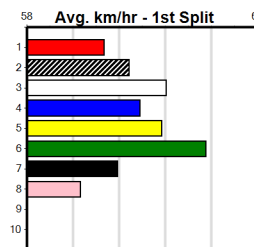

TTS ELECTRICS (275+RANK)

Distance: 460m, Race Type: Mixed 6/7, Total Prizemoney: $1,530
1st: $1,000, 2nd: $320, 3rd: $160, 4th: $50

FLAWS AND SINS (6) was smartly placed when resuming from a spell and she can go one better this time around. INTREPID BALE (1) was dominant here last time and he will appreciate the rise in distance. PAW NICHOLLS (3) is showing some promise.

Watchdog Tips: 6 1 3 8 **Bet:** Win 6

1

INTREPID BALE (NSW)[6] **Dominant last time, has the good draw, danger** **$3.40**
DKBD Dog Mar-22 Sire: JS FLAMIN ACE Dam: FAITHY BALE Trainer: Samantha Grenfell (Anakie)
Owner(s): B Wheeler
Winning Distances: < 300m (0) 300 - 399m (0) 400 - 499m (1) 500 - 599m (1) 600 - 699m (0) > 700m (0)
Winning Weights: 31.8(1) 32.2(1)

Rank	Age	Sex	Wgt	Dist	Track	Date	Time	BOB	Margin	1st/2nd (Time)	PIR	Checked	Comment	WR	Split 1	S/P	Grade
4th	(4)		31.2	515	SAN	R1	07-Mar-24	30.56	29.23	13.00 DUCKWORTH (29.69)	S/8855				5.41	$12.70	MF
6th	(2)		31.6	525	MEA	R1	16-Mar-24	30.69	29.65	4.25L CABAO LAPIS (30.41)	S/8776				5.26	$13.00	7
4th	(8)		31.4	525	MEA	R2	23-Mar-24	31.02	29.64	6.50L GEANI BALE (30.57)	S/6444				5.41	$26.60	7
4th	(1)		31.9	660	BAL	R4	27-Mar-24	38.40	38.09	4.75L PASS MARK (38.09)	M/3333				13.02	$18.80	RW
5th	(2)		31.8	485	HOR	R9	09-Apr-24	27.88	27.53	4.25L LIGHTNING JEDDA (27.59)	S/545				7.51	$15.30	RW
5th	(2)		32.3	485	HOR	R5	16-Apr-24	28.11	27.48	6.00L BELSAR (27.70)	M/665				6.80	$10.60	X67
5th	(8)		31.7	400	GEL	R3	11-Jun-24	23.03	22.65	4.00L PURPLE SAPPHIRE (22.77)	S/75				8.98	$4.40	7
1st	(3)		32.2	400	GEL	R4	18-Jun-24	22.63	22.63	7.50L PAW NICHOLLS (23.14)	M/11				8.52	$3.40	7

Last 3 wins NOT included above

Rank	Age	Sex	Wgt	Dist	Track	Date	Time	BOB	Margin	1st/2nd (Time)	PIR	Checked	Comment	WR	Split 1	S/P	Grade
1st	(1)		31.8	515	SAP	R3	03-Mar-24	29.96	29.28	0.10L BEAUTIFUL STORY (29.97)	S/8443				5.38	$12.50	MH

Prize Best Starts Trk/Dts APM: $3865.00 NBT 12-2-1-0 1-0-0-0 2719

2

STRAIGHT FACTS [7] **Steady maiden winner, rises in class, tested** **$21.00**
BK Dog Jan-22 Sire: SHIMA SHINE Dam: AMARA LUCY Trainer: Chris Reynolds (Little River)
Owner(s): Reynolds Cram (SYN), C Reynolds, B Cram
Winning Distances: < 300m (0) 300 - 399m (0) 400 - 499m (1) 500 - 599m (0) 600 - 699m (0) > 700m (0)
Winning Weights: 33.5(1)

Rank	Age	Sex	Wgt	Dist	Track	Date	Time	BOB	Margin	1st/2nd (Time)	PIR	Checked	Comment	WR	Split 1	S/P	Grade
2nd	(1)		34.2	400	GEL	R10	25-Mar-24	23.66	22.68	13.00 GOLD BENZ (22.80)	M/322				8.77	$6.30	M
5th	(4)		34.4	400	GEL	R1	02-Apr-24	23.43	22.50	11.00 BERN'S BANJO (22.72)	M/55				8.98	$37.40	M
6th	(7)		33.3	350	HVL	R3	03-May-24	20.63	19.59	10.00 EASY PIE (19.94)	M/7				7.02	$2.90	T3-M
3rd	(7)		33.3	400	GEL	R2	21-May-24	23.48	22.48	7.00L HAVANA MAGIC (23.00)	S/44				8.93	$4.90	M
1st	(1)		33.5	400	GEL	R2	28-May-24	23.65	22.41	6.50L IZAKAYA LAD (24.08)	Q/21				8.73	$6.50	T3-M
2nd	(7)		33.5	400	GEL	R9	04-Jun-24	23.11	22.69	0.50L CRAIG KEEPING (23.08)	S/32				8.81	$38.50	7
6th	(5)		33.5	400	GEL	R3	11-Jun-24	23.71	22.65	14.00 PURPLE SAPPHIRE (22.77)	M/87				9.03	$21.90	7
7th	(7)		33.5	425	BEN	R3	19-Jun-24	25.51	24.13	16.00 SCOTT CRUSH (24.40)	M/577				6.68	$22.50	T3-7

Last 3 wins NOT included above

Rank	Age	Sex	Wgt	Dist	Track	Date	Time	BOB	Margin	1st/2nd (Time)	PIR	Checked	Comment	WR	Split 1	S/P	Grade
1st	(1)		33.5	400	GEL	R2	28-May-24	23.65	22.41	6.50L IZAKAYA LAD (24.08)	Q/21				8.73	$6.50	T3-M

Prize Best Starts Trk/Dts APM: $2000.00 FSTD 8-1-2-1 0-0-0-0 1760