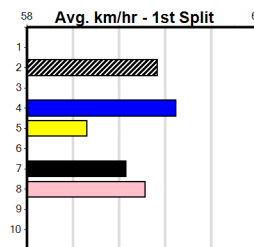

MERV JENNINGS SIGNS (275+RANK)

Distance: 400m, Race Type: Maiden, Total Prizemoney: $1,530
1st: $1,000, 2nd: $320, 3rd: $160, 4th: $50

EDINBURGH BALE (5) has been placed in three of his past four and he gets his chance to break through. GOT A PULSE (7) has been placed in all three runs here and he will turn up the pressure mid race. SAINT FINNIE (8) was impressive two runs back

Watchdog Tips: **5** **7** **8** **4** **Bet:** **Win 5**

1

MUSTARD DE JONG [M] ***** SCRATCHED ***** **$10.00**

BK Dog Mar-21 Sire: BERNARDO Dam: MIDNIGHT HUSSLER
Owner(s): C Baker
Winning Distances: < 300m (0) 300 - 399m (0) 400 - 499m (0) 500 - 599m (0) 600 - 699m (0) > 700m (0)
Winning Weights:

Run	Pos	Wt	Sex	Age	Date	Time	Margin	1st/2nd (Time)	PIR	Checked	Comment	WR	Split 1	S/P	Grade
8th	(1)	33.5	380	CAN	R3	22-Oct-23	23.14	21.84	19.00	MIDNIGHT KUNA (21.84)	888	S8c5owxcw8	7.32	$7.10	M
3rd	(7)	33.3	380	CAN	R1	15-Nov-23	22.91	21.99	4.50L	POP'S POCKET (22.59)	532	M5c32	7.04	$5.40	M
2nd	(8)	33.6	380	CAN	R1	22-Nov-23	22.81	21.71	4.75L	YUNDERUP THORN (22.47)	312	S312	7.07	$5.40	M
4th	(4)	34.0	380	CAN	R1	03-Jan-24	22.72	21.77	8.00L	RIPPIN' JAKE (22.18)	432	Mc4c3c2	6.93	$6.60	M
8th	(8)	34.2	380	CAN	R4	10-Jan-24	23.18	21.77	14.00	AUGUSTA STAR (22.24)	767	S7c67	7.11	$6.00	M
4th	(5)	34.2	380	CAN	R1	17-Jan-24	22.63	21.72	6.00L	HOLE SHOT (22.21)	334	Mc334	6.79	$23.10	M
6th	(6)	33.8	380	CAN	R1	28-Feb-24	23.04	21.80	8.50L	BUSH DEVIL (22.46)	676	Sccc6csocw7	6.96	$39.20	M
7th	(4)	33.4	400	MAN	R1	10-Mar-24	23.42	22.43	11.00	LEADFOOT JIMMY (22.65)	66	Sc6c6	6.64	$64.50	M

Last 3 wins NOT included above

Trainer: Colin Baker (Lara)

Box History

Bx	1st	2nd	3rd	4th	5th	6th	7th	8th
1								
2								
3								
4		1		2				3
5				1				2
6						2		
7			1			2		1
8		1					1	2

Prize Best Starts Trk/Dts APM: $1820.00 FSH 20-0-2-1 0-0-0-0 395

2

ACTION ROYALE [M] **Had plenty of chances, will find this beyond him** **$16.00**

WBK Dog Apr-22 Sire: KEYBOW Dam: ALVIRA
Owner(s): J Farrugia
Winning Distances: < 300m (0) 300 - 399m (0) 400 - 499m (0) 500 - 599m (0) 600 - 699m (0) > 700m (0)
Winning Weights:

Run	Pos	Wt	Sex	Age	Date	Time	Margin	1st/2nd (Time)	PIR	Checked	Comment	WR	Split 1	S/P	Grade
7th	(1)	32.1	400	GEL	R1	12-Mar-24	23.54	22.57	11.00	BLACKPOOL WINNIE (22.77)	M/56		8.83	$5.70	M
3rd	(2)	31.7	400	GEL	R2	19-Mar-24	23.52	22.37	6.00L	ASTILL BALE (23.10)	M/23		8.81	$5.00	M
3rd	(5)	31.9	400	GEL	R3	25-Mar-24	23.25	22.68	4.25L	JORD'S THE GIFT (22.96)	M/22		8.68	$15.50	M
7th	(2)	31.7	400	GEL	R2	02-Apr-24	23.52	22.50	6.50L	WISE MOVE (23.09)	M/56		8.87	$34.00	M
4th	(2)	31.7	400	GEL	R2	30-Apr-24	23.62	22.73	10.00	TUFF TOBY (22.95)	M/33		8.80	$6.20	M
5th	(4)	32.1	400	GEL	R1	07-May-24	23.58	22.58	7.50L	CHARLI MARLEY (23.08)	M/34		8.72	$73.00	M
3rd	(1)	32.0	400	GEL	R1	11-Jun-24	23.32	22.65	0.25L	MY BOY KINGSLEY (23.30)	M/31		8.72	$14.20	M
7th	(8)	32.2	390	BAL	R2	16-Jun-24	23.29	22.46	7.50L	CLASSY MUSTANG (22.78)	M/56		8.77	$17.40	T3-M

Last 3 wins NOT included above

Trainer: Keith Lloyd (Anakie)

Box History

Bx	1st	2nd	3rd	4th	5th	6th	7th	8th
1			1					1
2			1	1		1		1
3						2		
4					1			
5			1					
6		1		1	1	1		
7				1				
8		1						1

Prize Best Starts Trk/Dts APM: $1370.00 NBT 17-0-2-3 11-0-0-3 822

3

*** VACANT BOX ***

Sire: Dam:
Owner(s):
Winning Distances: < 300m (0) 300 - 399m (0) 400 - 499m (0) 500 - 599m (0) 600 - 699m (0) > 700m (0)
Winning Weights:

Trainer:

Box History