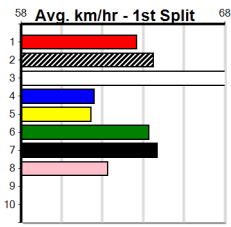

Horsham

ON-SITE ENGINEERING

Distance: 485m, Race Type: Mixed 4/5, Total Prizemoney: $3,875
1st: $2,600, 2nd: $800, 3rd: $400, 4th: $75

6

3:57PM

(VIC time)

MATT LOCH (3) is one of the best one bend sprinters in the land and he is expected to blow up the clock today. CRACKERJACK BULL (7) is a G1 winner and he is ready to fire after two runs since a spell. OVER ACHIEVER (6) can run a cheeky race

Watchdog Tips:

3

7

6

4

Bet:

Trifecta 3/7/2,4,6 ($10 - 333.33%)