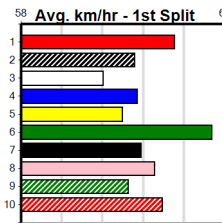

WEBB CON MARINE

Distance: 410m, Race Type: Grade 6, Total Prizemoney: $2,925
1st: $1,950, 2nd: $600, 3rd: $300, 4th: $75

4

3:19PM

(VIC time)

GENESIS BALE (2) caught the eye here last time and he can go one better this time around. JED'S MEMORY (8) has a good record here and he will be in the firing line throughout. RIVIA ZORO (3) is racing with confidence and is a threat

Watchdog Tips:

2

8

3

1

Bet:

Win 2