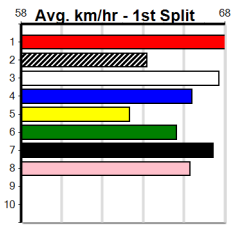

Horsham

GREYHOUND ADOPTION PROGRAM

Distance: 410m, Race Type: Mixed 3/4, Total Prizemoney: $3,360
1st: $2,250, 2nd: $690, 3rd: $345, 4th: $75

5

3:36PM

(VIC time)

MR. BEETS (3) has a wonderful winning record and he will be carving out time on the arm. GRAND TOURER (7) lit up the clock at Warrnambool two runs back and he can stay wide in his race. SOFIA RIOT (8) is more than capable.

Watchdog Tips:

3

7

8

2

Bet:

Win 3