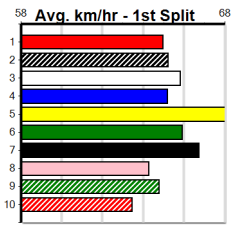

LOCKS CONSTRUCTIONS

Distance: 410m, Race Type: Mixed 4/5, Total Prizemoney: \$3,360
1st: \$2,250, 2nd: \$690, 3rd: \$345, 4th: \$75

8

4:34PM

(VIC time)

LAKEVIEW VINCENT (5) is far better than his past few runs and he should have enough pace to cross early on. TROPICANA (4) owns a speedy 23.23 PB here and he will be in the firing line throughout. ZORBAS BALE (1) has the good draw