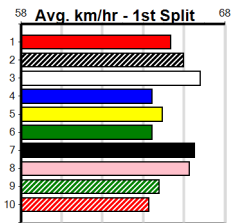

Horsham

10

5:12PM

(VIC time)

SHIMA SHINE AT STUD

Distance: 410m, Race Type: Grade 5, Total Prizemoney: \$2,925
1st: \$1,950, 2nd: \$600, 3rd: \$300, 4th: \$75

Watchdog Tips:

1