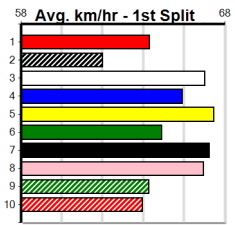

ENG WBL 2024-06-27

WATTS PRICE ACCOUNTANTS

Distance: 410m, Race Type: Grade 5, Total Prizemoney: \$2,925
1st: \$1,950, 2nd: \$600, 3rd: \$300, 4th: \$75

9

4:50PM

(VIC time)

ROUGE KNIGHT (7) is armed with sizzling early speed and he can break up the field in the run through the first bend. ANNA YOU PEST (8) has a nice turn of foot and she will get a nice cart across early on. GIFTED BLAZER (5) can come out running