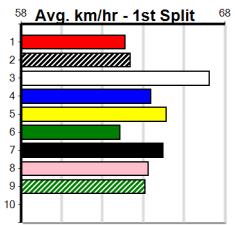

Winning Boxes								
1	2	3	4	5	6	7	8	
1	1		1		2			
Prize	\$15,050.00							
Best	NBT							
Starts	61-5-14-5							
Trk/Dst	10-0-2-1							
APM	\$3484							

Winning Boxes							
1	2	3	4	5	6	7	8
1					1		
Prize	\$8,0						

CHS GROUP DAMSELS DASH

Distance: 410m, Race Type: Grade 5, Total Prizemoney: \$2,925
1st: \$1,950, 2nd: \$600, 3rd: \$300, 4th: \$75

12

5:58PM

(VIC time)

ASTON AURELIA (3) showed plenty of promise in her first prep and she should be primed to fire fresh. ZODIAC BALE (4) is a powerful type and she can follow the three across early on. ROUND UP (1) is drawn to get every chance.